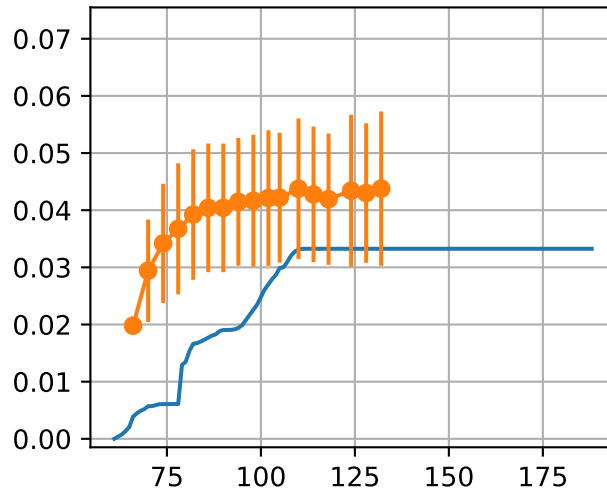

Model Prediction (P10AW)

P10AW: ['LfN', 'NdN', 'TsN', 'tgtLfN', 'prunLfN']

P10AW: ['LfN', 'LfNT', 'TsN', 'TsNT']

P10AW: ['LfA', 'peakTgtLAI']

P10AW (plot by DAT)

P10AW TsN1 (plot by DAT)

P10AW TsN2 (plot by DAT)

P10AW TsN3 (plot by DAT)

P10AW TsN4 (plot by DAT)

P10AW TsN5 (plot by DAT)

P10AW TsN6 (plot by DAT)

P10AW (plot by adjDAT)

P10AW TsN1 (plot by adjDAT)

P10AW TsN2 (plot by adjDAT)

P10AW TsN3 (plot by adjDAT)

P10AW TsN4 (plot by adjDAT)

P10AW TsN5 (plot by adjDAT)

P10AW TsN6 (plot by adjDAT)

['S1L6']

LFA (P10A7)

['S1L9']

['S1L10']

['S1L12']

['S1L13']

['S1L15']

LfA ['S1L16']

['S1L18']

['S1L19']

['S1L21']

['S1L22']

['S1T1Fr1']