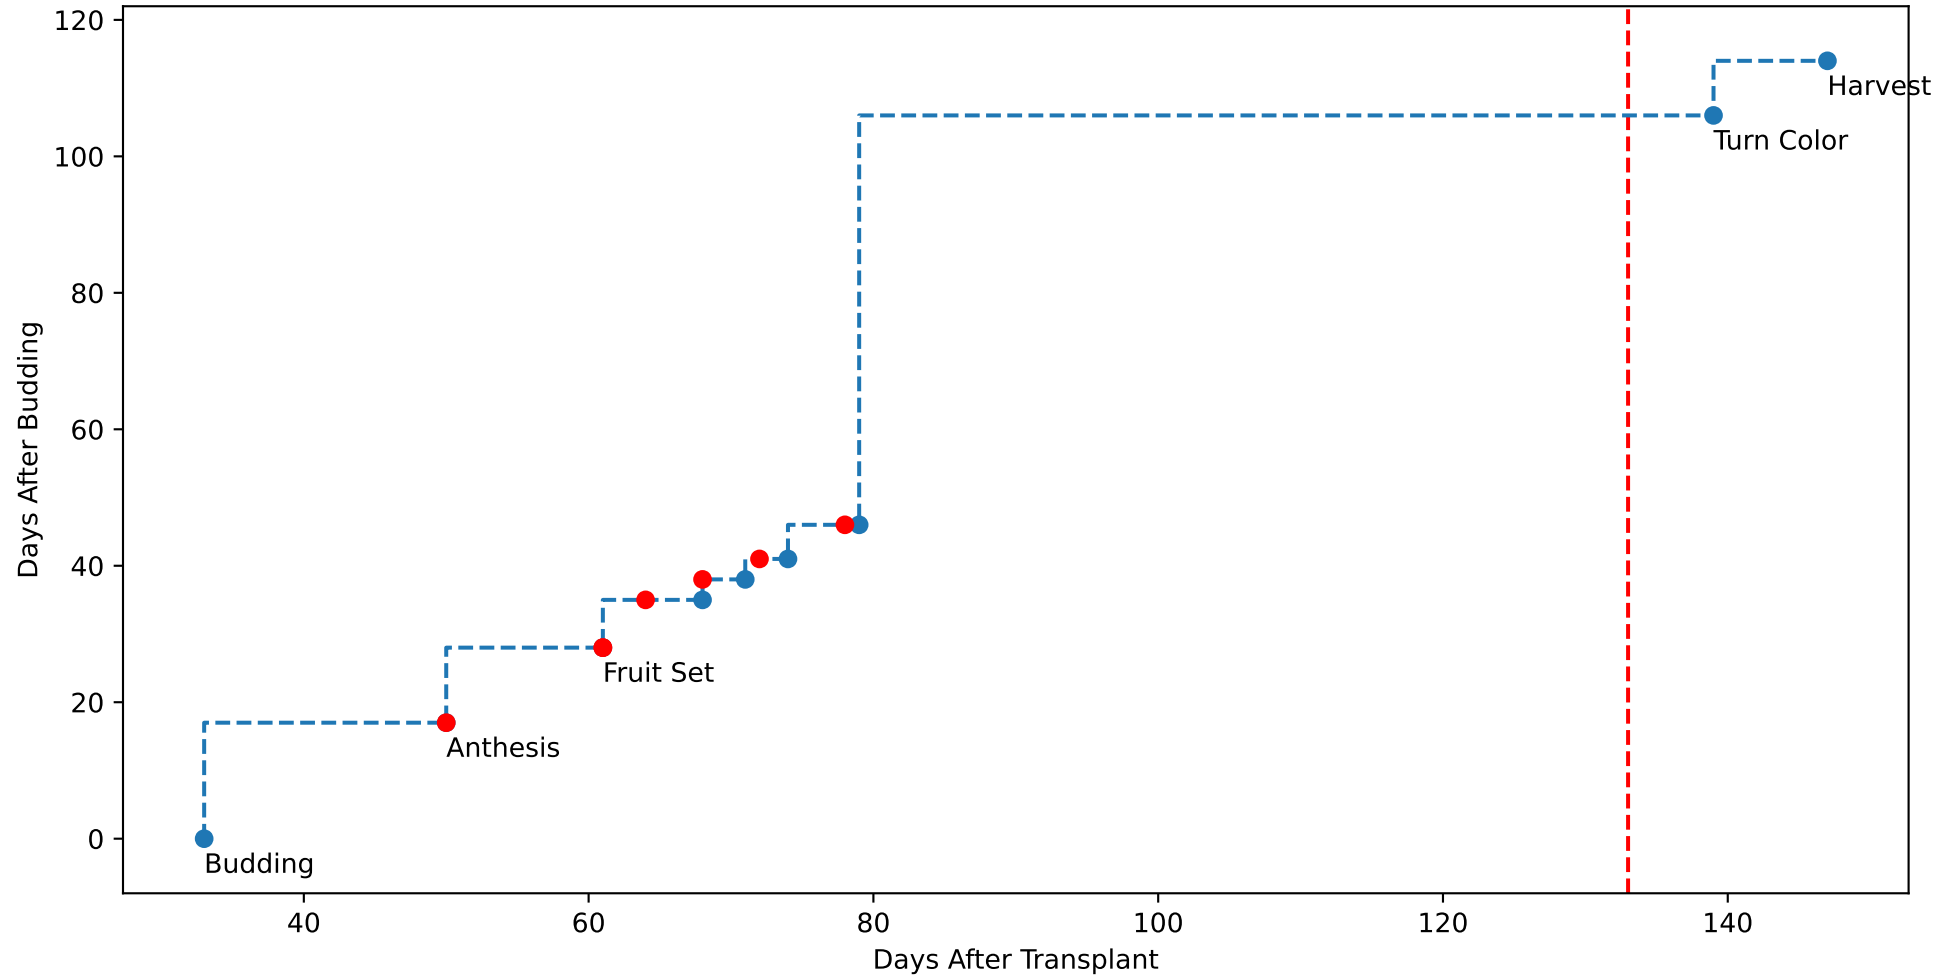

Model Prediction (P10AW)

P10AW: ['LfN', 'NdN', 'TsN', 'tgtLfN', 'prunLfN']

P10AW: ['LfN', 'LfNT', 'TsN', 'TsNT']

P10AW: ['LfA', 'peakTgtLAI']

P10AW (plot by DAT)

P10AW TsN1 (plot by DAT)

P10AW TsN2 (plot by DAT)

P10AW TsN3 (plot by DAT)

P10AW TsN4 (plot by DAT)

P10AW TsN5 (plot by DAT)

P10AW TsN6 (plot by DAT)

P10AW (plot by adjDAT)

P10AW TsN1 (plot by adjDAT)

P10AW TsN2 (plot by adjDAT)

P10AW TsN3 (plot by adjDAT)

P10AW TsN4 (plot by adjDAT)

P10AW TsN5 (plot by adjDAT)

P10AW TsN6 (plot by adjDAT)

['S1L6']

LFA (P10A7)

['S1L9']

['S1L10']

['S1L12']