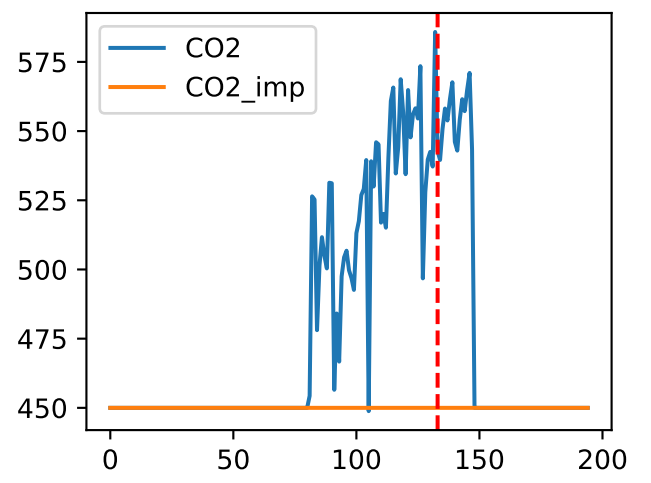

FrV (P10A5)

['S1T2Fr1']

['S1T2Fr5']

['S1T3Fr1']

['S1T3Fr5']

['S1T4Fr1']

FrV ('S1T4Fr5')

['S1T5Fr1']

['S1T5Fr5']

['S1T6Fr1']

Plot Env Data

Plot [['sfTemp', 'sfInit', 'sfDev', 'sfDem']]

Plot ['sfDemLfA']

Plot ['sfDemFrV']

Plot EnvOpt Decision