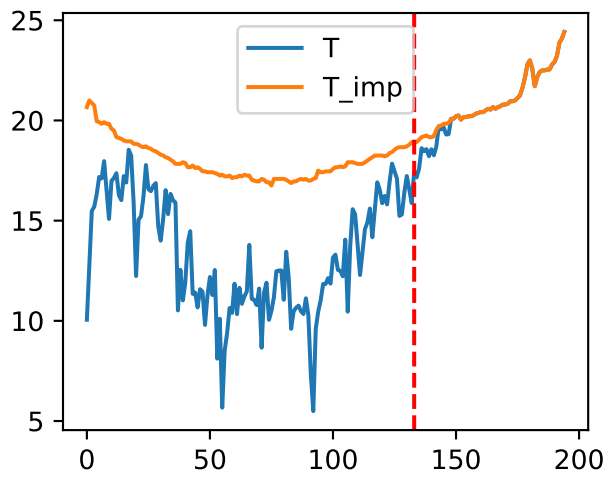

FrV (P10A5)

['S1T2Fr1']

['S1T2Fr5']

['S1T3Fr1']

['S1T3Fr5']

['S1T4Fr1']

FrV ('S1T4Fr5')

['S1T5Fr1']

['S1T5Fr5']

['S1T6Fr1']

Plot Env Data

Plot [['sfTemp', 'sfInit', 'sfDev', 'sfDem']]

Plot ['sfDemLfA']

Plot ['sfDemFrV']

Plot EnvOpt Decision