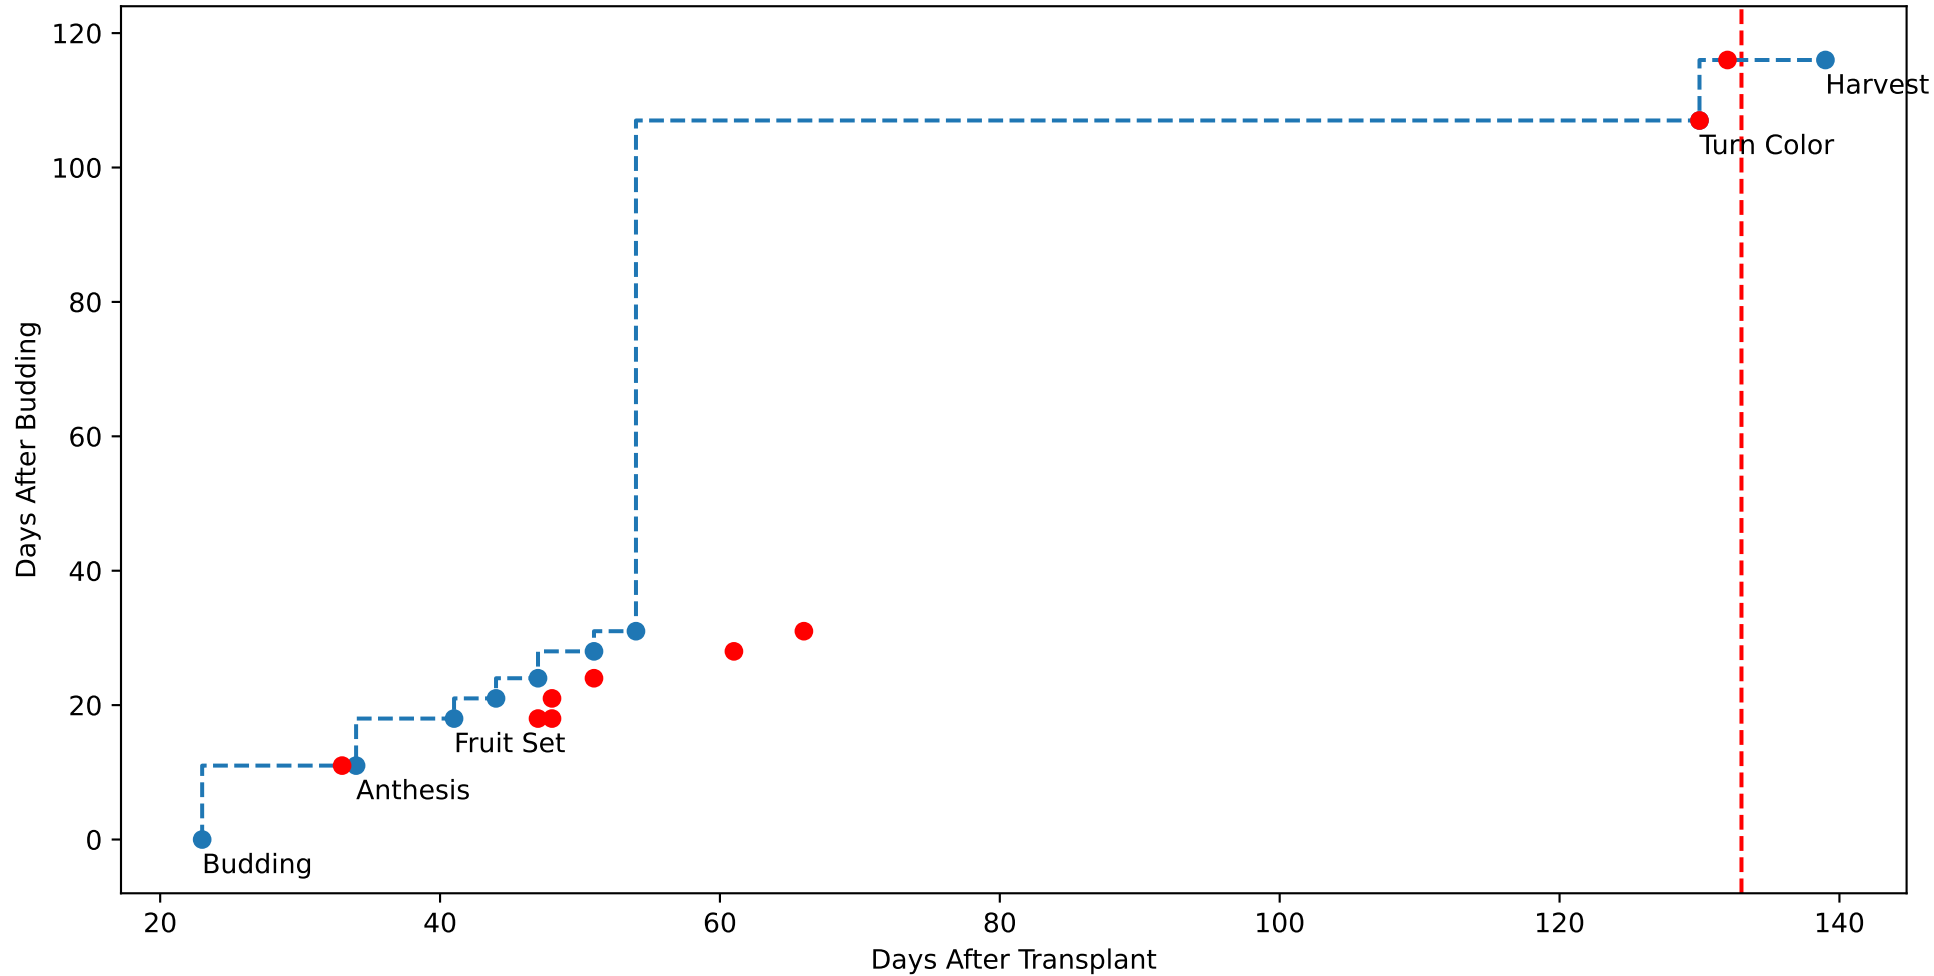

Model Prediction (P10AW)

P10AW: ['LfN', 'NdN', 'TsN', 'tgtLfN', 'prunLfN']

P10AW: ['LfN', 'LfNT', 'TsN', 'TsNT']

P10AW: ['LfA', 'peakTgtLAI']

P10AW (plot by DAT)

P10AW TsN1 (plot by DAT)

P10AW TsN2 (plot by DAT)

P10AW TsN3 (plot by DAT)

P10AW TsN4 (plot by DAT)

P10AW TsN5 (plot by DAT)

P10AW TsN6 (plot by DAT)

P10AW (plot by adjDAT)

P10AW TsN1 (plot by adjDAT)

P10AW TsN2 (plot by adjDAT)

P10AW TsN3 (plot by adjDAT)

P10AW TsN4 (plot by adjDAT)

P10AW TsN5 (plot by adjDAT)

P10AW TsN6 (plot by adjDAT)

['S1L6']

LFA (P10A7)

['S1L9']

['S1L10']

['S1L12']

['S1T5Fr5']

['S1T6Fr1']

Plot Env Data

Plot [['sfTemp', 'sfInit', 'sfDev', 'sfDem']]

Plot ['sfDemLfA']

Plot ['sfDemFrV']

Plot EnvOpt Decision