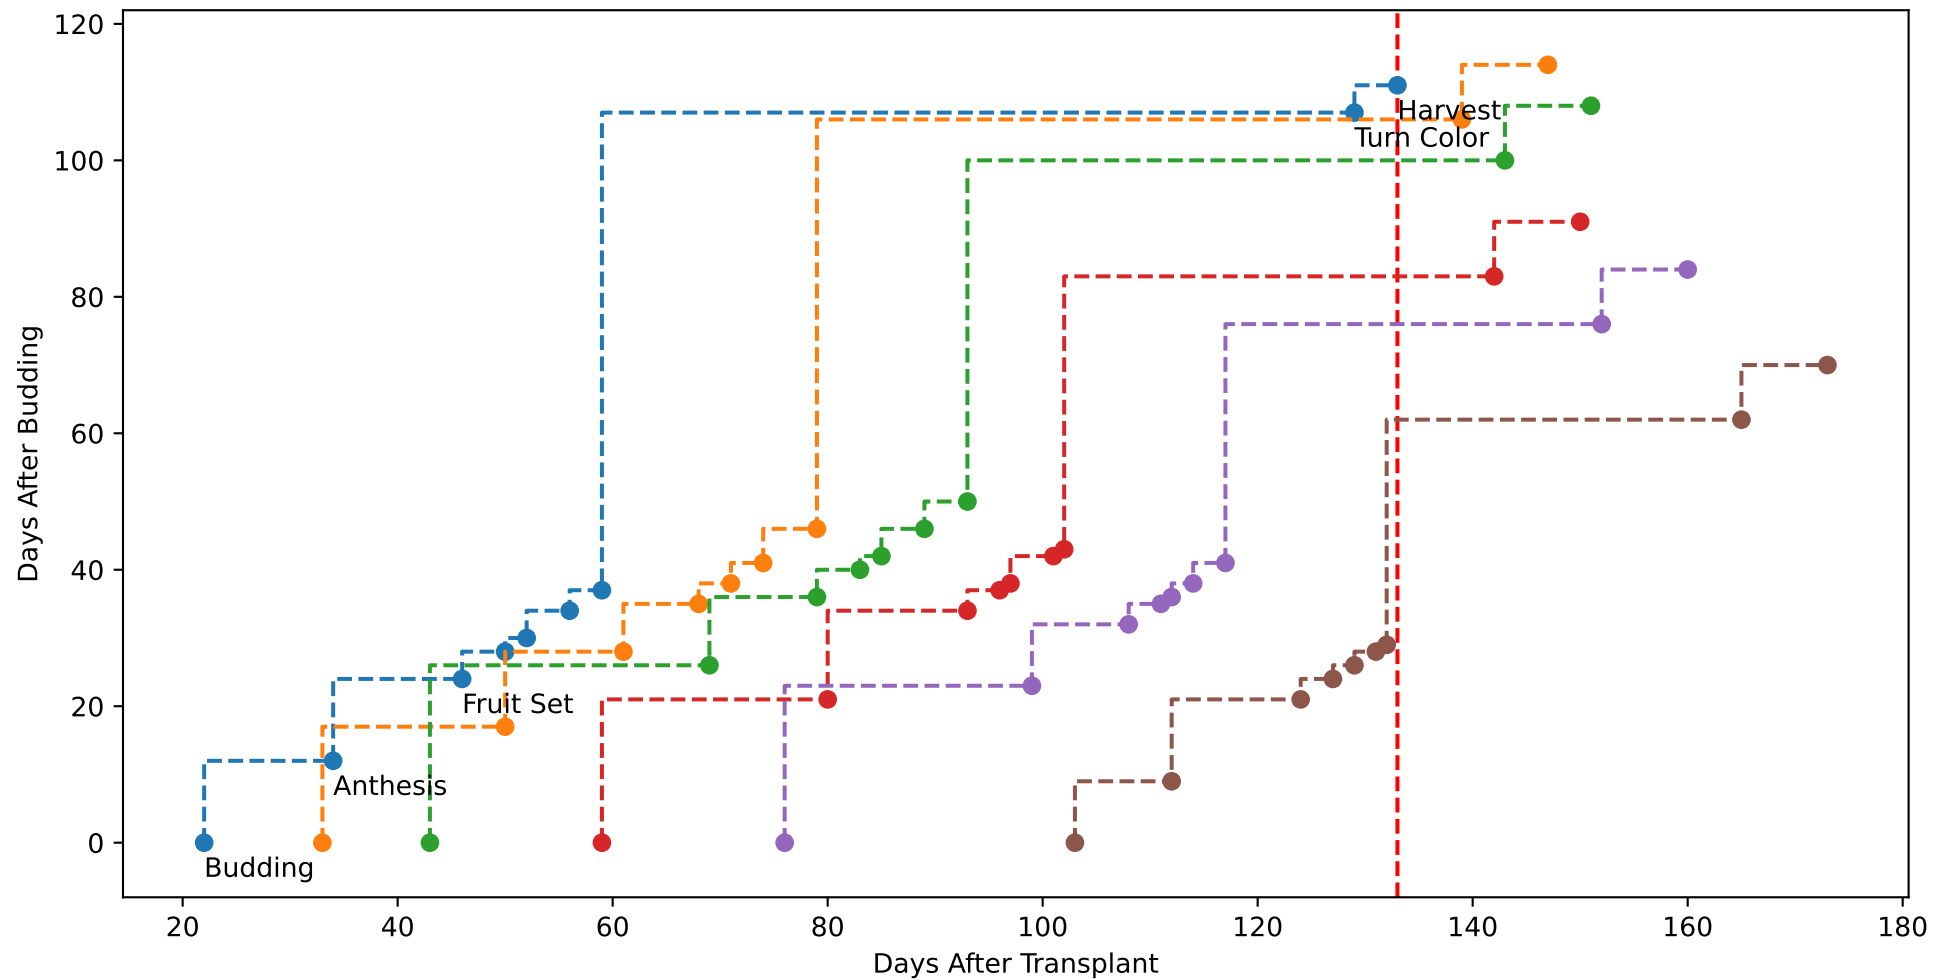

Model Prediction (P10AW)

P10AW: ['LfN', 'NdN', 'TsN', 'tgtLfN', 'prunLfN']

P10AW: ['LfN', 'LfNT', 'TsN', 'TsNT']

P10AW: ['LfA', 'peakTgtLAI']

P10AW (plot by DAT)

P10AW TsN1 (plot by DAT)

P10AW TsN2 (plot by DAT)

P10AW TsN3 (plot by DAT)

P10AW TsN4 (plot by DAT)

P10AW TsN5 (plot by DAT)

P10AW TsN6 (plot by DAT)

P10AW (plot by adjDAT)

P10AW TsN1 (plot by adjDAT)

P10AW TsN2 (plot by adjDAT)

P10AW TsN3 (plot by adjDAT)

P10AW TsN4 (plot by adjDAT)

P10AW TsN5 (plot by adjDAT)

P10AW TsN6 (plot by adjDAT)

['S1L6']

LFA (P10A7)

['S1L9']

['S1L10']

['S1L12']

['S1T5Fr5']

['S1T6Fr1']

Plot Env Data

Plot [['sfTemp', 'sfInit', 'sfDev', 'sfDem']]

Plot ['sfDemLfA']

Plot ['sfDemFrV']

Plot EnvOpt Decision