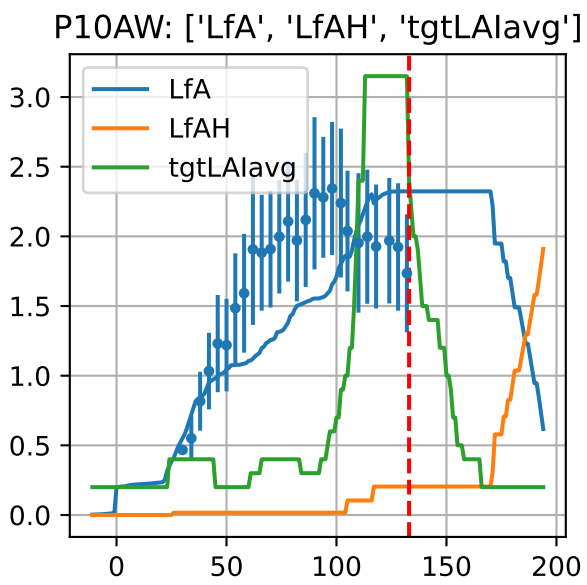

Model Prediction (P10AW)

P10AW: ['LfN', 'NdN', 'TsN', 'tgtLfN', 'prunLfN']

P10AW: ['LfN', 'LfNT', 'TsN', 'TsNT']

P10AW: ['LfA', 'peakTgtLAI']

P10AW (plot by DAT)

P10AW TsN1 (plot by DAT)

P10AW TsN2 (plot by DAT)

P10AW TsN3 (plot by DAT)

P10AW TsN4 (plot by DAT)

P10AW TsN5 (plot by DAT)

P10AW TsN6 (plot by DAT)

P10AW (plot by adjDAT)

P10AW TsN1 (plot by adjDAT)

P10AW TsN2 (plot by adjDAT)

P10AW TsN3 (plot by adjDAT)

P10AW TsN4 (plot by adjDAT)

P10AW TsN5 (plot by adjDAT)

P10AW TsN6 (plot by adjDAT)

['S1L6']

LFA (P10A7)

['S1L9']

['S1L10']

['S1L12']