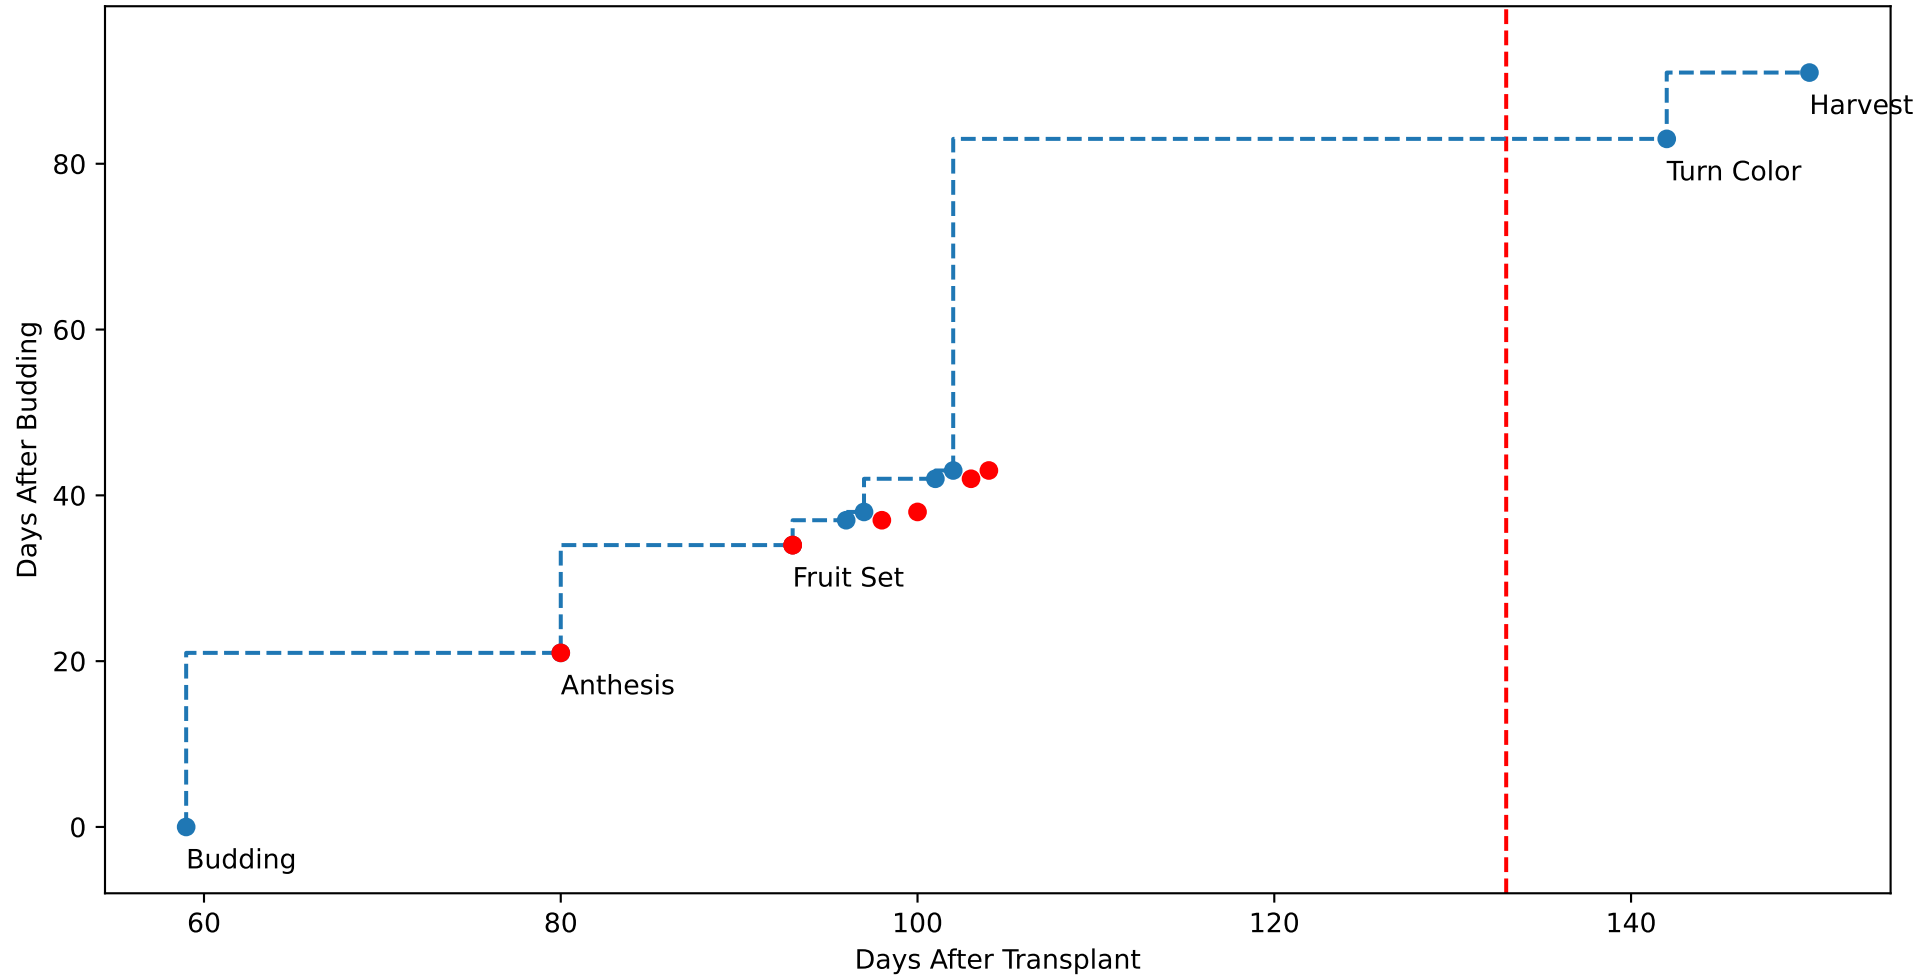

Model Prediction (P10AW)

P10AW: ['LfN', 'NdN', 'TsN', 'tgtLfN', 'prunLfN']

P10AW: ['LfN', 'LfNT', 'TsN', 'TsNT']

P10AW: ['LfA', 'peakTgtLAI']

P10AW (plot by DAT)

P10AW TsN1 (plot by DAT)

P10AW TsN2 (plot by DAT)

P10AW TsN3 (plot by DAT)

P10AW TsN4 (plot by DAT)

P10AW TsN5 (plot by DAT)

P10AW TsN6 (plot by DAT)

P10AW (plot by adjDAT)

P10AW TsN1 (plot by adjDAT)

P10AW TsN2 (plot by adjDAT)

P10AW TsN3 (plot by adjDAT)

P10AW TsN4 (plot by adjDAT)

P10AW TsN5 (plot by adjDAT)

P10AW TsN6 (plot by adjDAT)

['S1L6']

LFA (P10A7)

['S1L9']

['S1L10']

['S1L12']