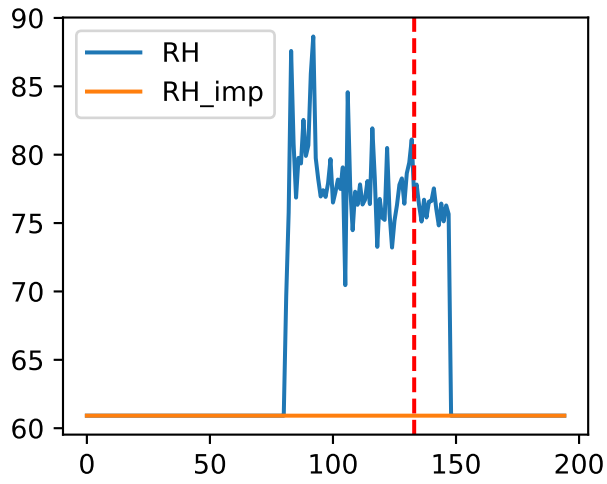

FrV (P10A5)

['S1T2Fr1']

['S1T2Fr5']

['S1T3Fr1']

['S1T3Fr5']

['S1T4Fr1']

FrV ('S1T4Fr5')

['S1T5Fr1']

['S1T5Fr5']

['S1T6Fr1']

Plot Env Data

Plot [['sfTemp', 'sfInit', 'sfDev', 'sfDem']]

Plot ['sfDemLfA']

Plot ['sfDemFrV']

Plot EnvOpt Decision