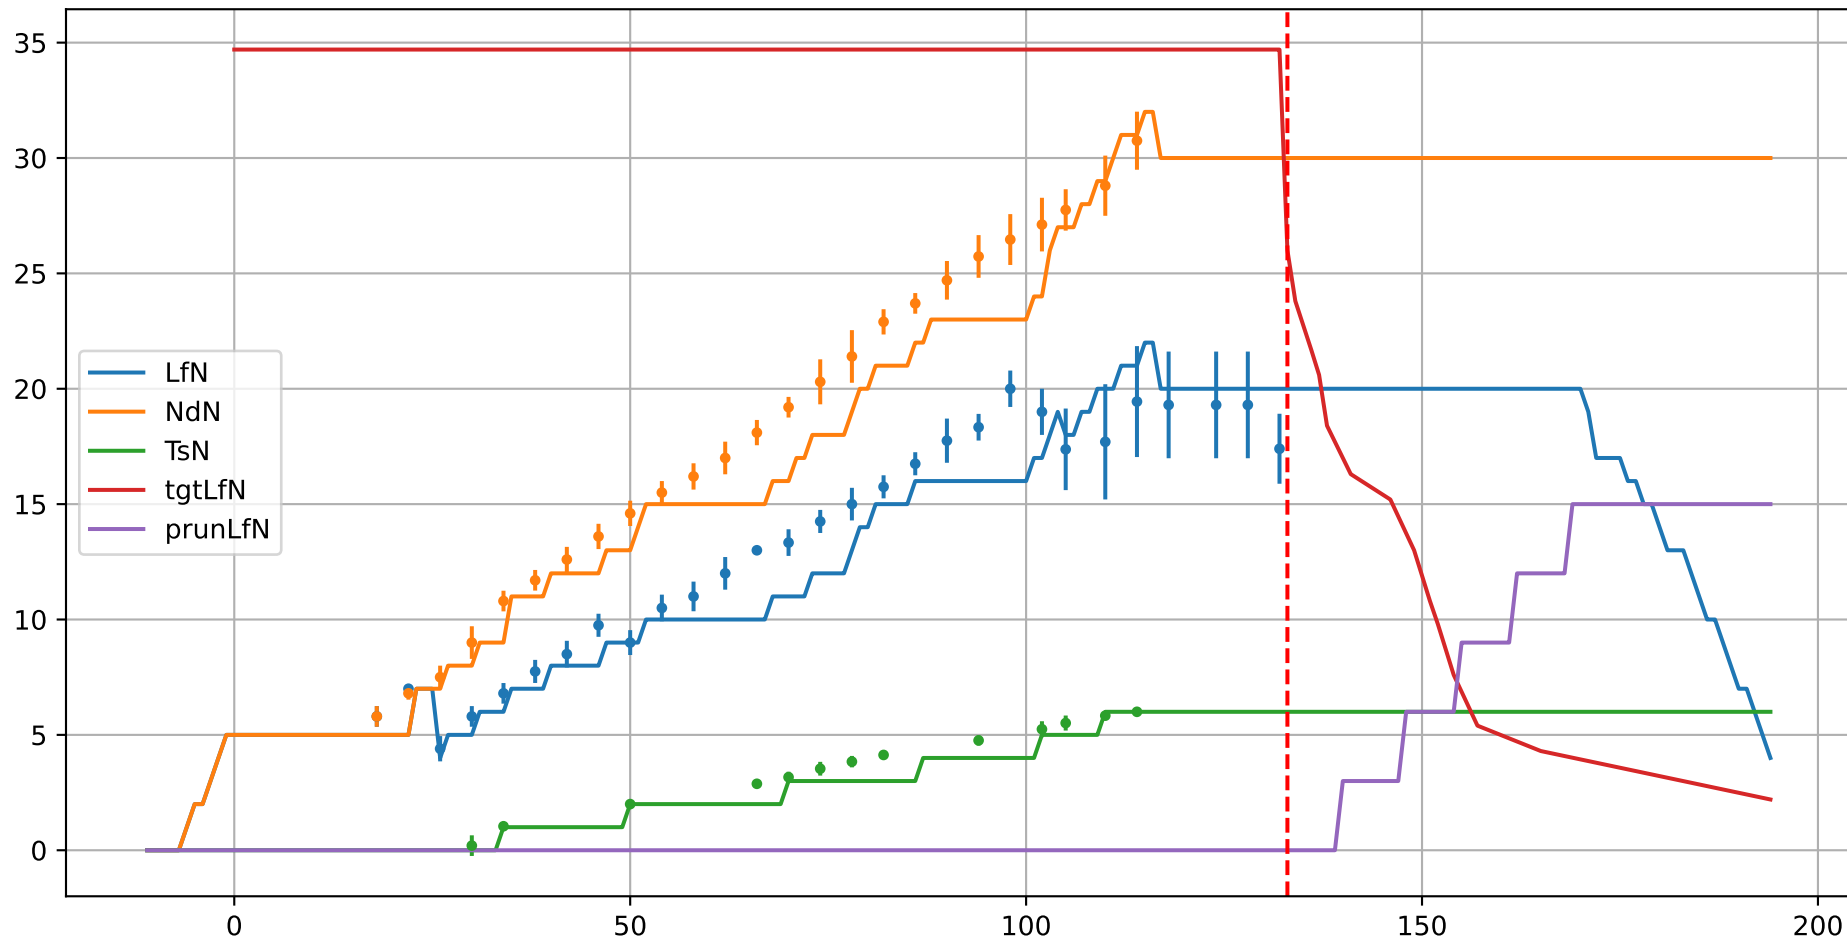

Model Prediction (P10AW)

P10AW: ['LfN', 'NdN', 'TsN', 'tgtLfN', 'prunLfN']

P10AW: ['LfN', 'LfNT', 'TsN', 'TsNT']

P10AW: ['LfA', 'peakTgtLAI']

P10AW (plot by DAT)

P10AW TsN1 (plot by DAT)

P10AW TsN2 (plot by DAT)

P10AW TsN3 (plot by DAT)

P10AW TsN4 (plot by DAT)

P10AW TsN5 (plot by DAT)

P10AW TsN6 (plot by DAT)

P10AW (plot by adjDAT)

P10AW TsN1 (plot by adjDAT)

P10AW TsN2 (plot by adjDAT)

P10AW TsN3 (plot by adjDAT)

P10AW TsN4 (plot by adjDAT)

P10AW TsN5 (plot by adjDAT)

P10AW TsN6 (plot by adjDAT)

['S1L6']

LFA (P10A7)

['S1L9']

['S1L10']

['S1L12']

FrV (P10A5)

['S1T2Fr1']

['S1T2Fr5']

['S1T3Fr1']

['S1T3Fr5']

['S1T4Fr1']

FrV ('S1T4Fr5')

['S1T5Fr1']