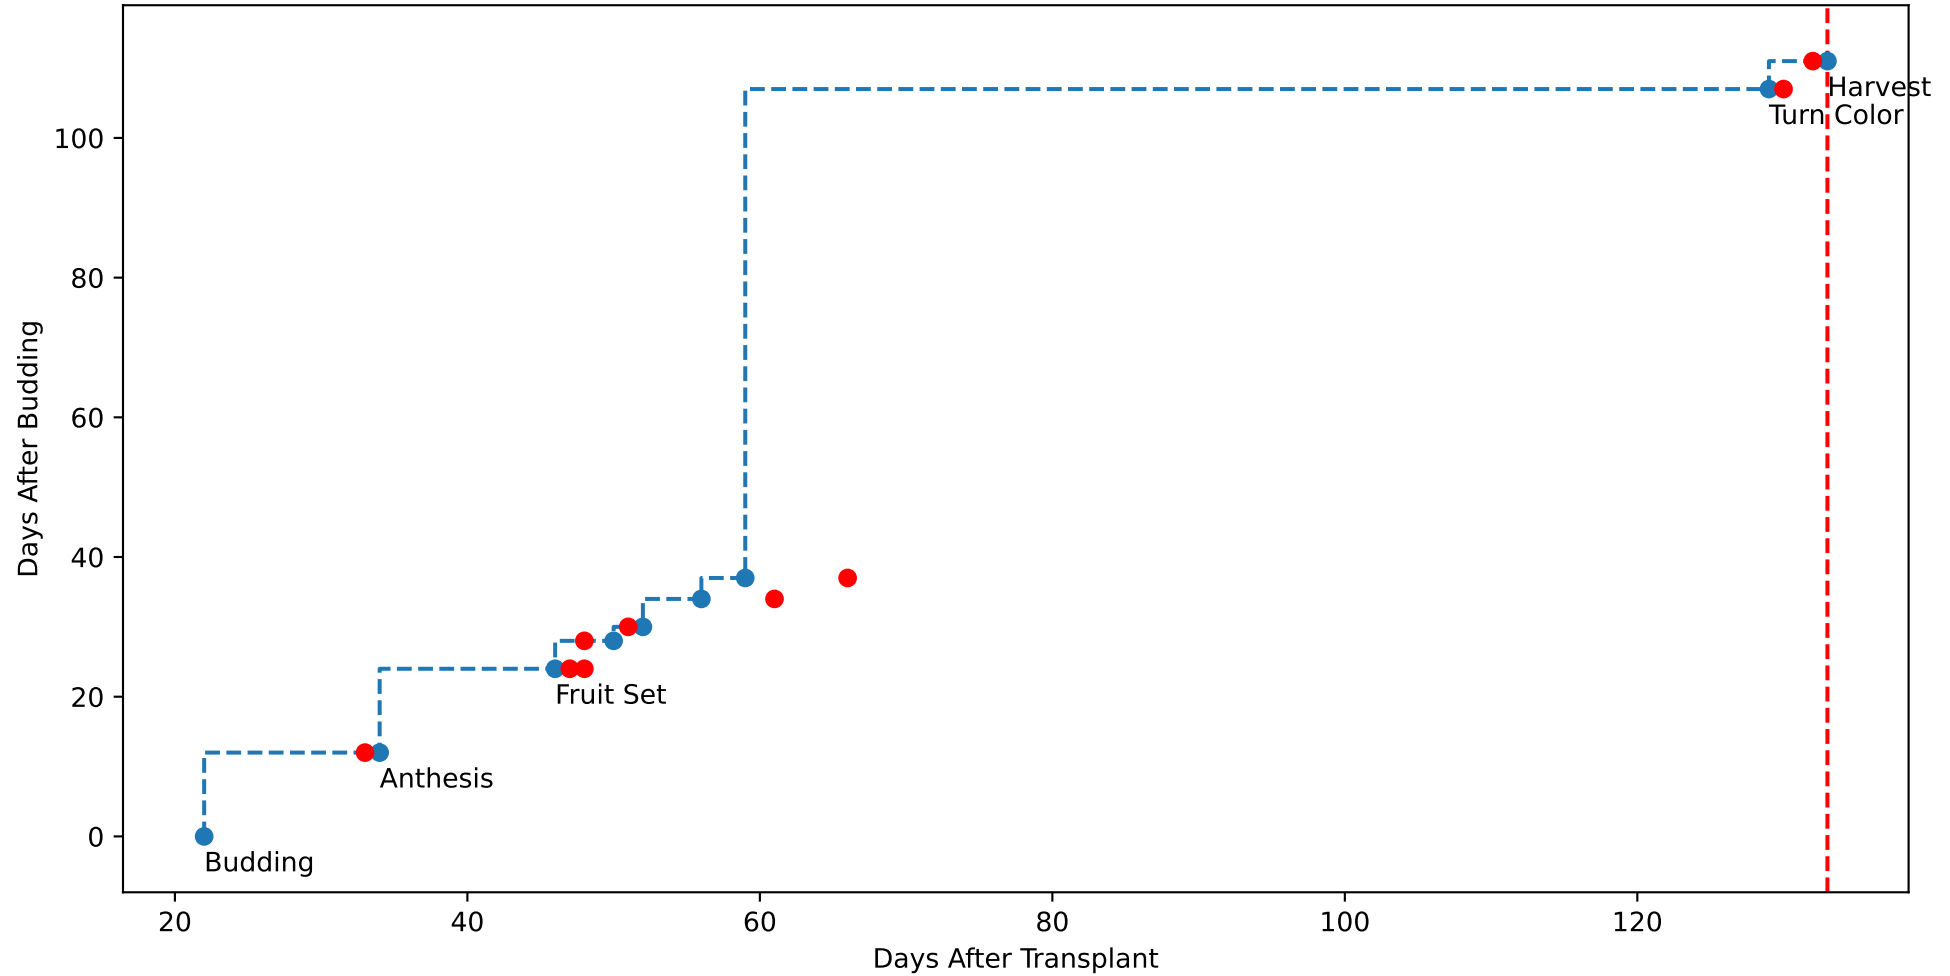

Model Prediction (P10AW)

P10AW: ['LfN', 'NdN', 'TsN', 'tgtLfN', 'prunLfN']

P10AW: ['LfN', 'LfNT', 'TsN', 'TsNT']

P10AW: ['LfA', 'peakTgtLAI']

P10AW (plot by DAT)

P10AW TsN1 (plot by DAT)

P10AW TsN2 (plot by DAT)

P10AW TsN3 (plot by DAT)

P10AW TsN4 (plot by DAT)

P10AW TsN5 (plot by DAT)

P10AW TsN6 (plot by DAT)

P10AW (plot by adjDAT)

P10AW TsN1 (plot by adjDAT)

P10AW TsN2 (plot by adjDAT)

P10AW TsN3 (plot by adjDAT)

P10AW TsN4 (plot by adjDAT)

P10AW TsN5 (plot by adjDAT)

P10AW TsN6 (plot by adjDAT)

['S1L6']

LFA (P10A7)

['S1L9']

['S1L10']

['S1L12']

['S1T5Fr5']

['S1T6Fr1']

Plot Env Data

Plot [['sfTemp', 'sfInit', 'sfDev', 'sfDem']]

Plot ['sfDemLfA']

Plot ['sfDemFrV']

Plot EnvOpt Decision