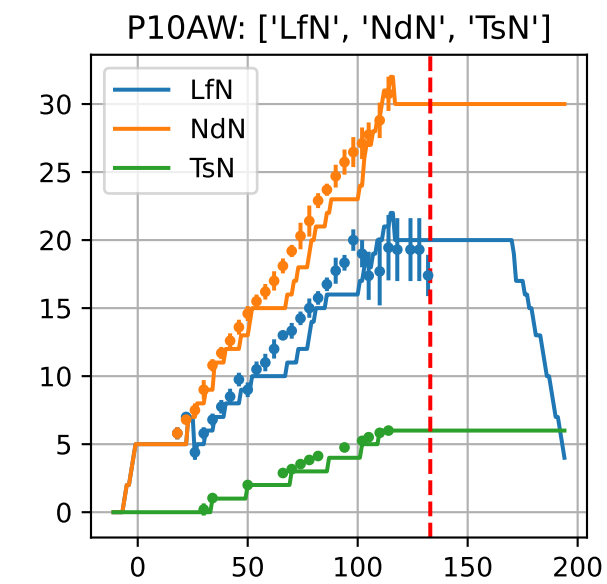

Model Prediction (P10AW)

P10AW: ['LfN', 'NdN', 'TsN', 'tgtLfN', 'prunLfN']

P10AW: ['LfN', 'LfNT', 'TsN', 'TsNT']

P10AW: ['LfA', 'peakTgtLAI']

P10AW (plot by DAT)

P10AW TsN1 (plot by DAT)

P10AW TsN2 (plot by DAT)

P10AW TsN3 (plot by DAT)

P10AW TsN4 (plot by DAT)

P10AW TsN5 (plot by DAT)

P10AW TsN6 (plot by DAT)

P10AW (plot by adjDAT)

P10AW TsN1 (plot by adjDAT)

P10AW TsN2 (plot by adjDAT)

P10AW TsN3 (plot by adjDAT)