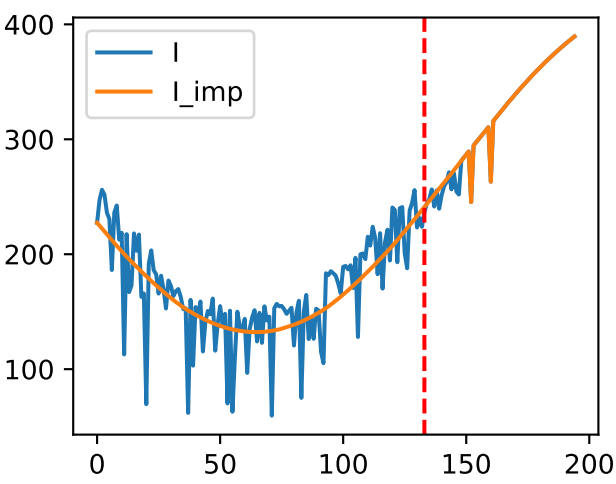

FrV (P10A5)

['S1T2Fr1']

['S1T2Fr5']

['S1T3Fr1']

['S1T3Fr5']

['S1T4Fr1']

FrV ('S1T4Fr5')

['S1T5Fr1']

['S1T5Fr5']

['S1T6Fr1']

Plot Env Data

Plot [['sfTemp', 'sfInit', 'sfDev', 'sfDem']]

Plot ['sfDemLfA']

Plot ['sfDemFrV']

Plot EnvOpt Decision