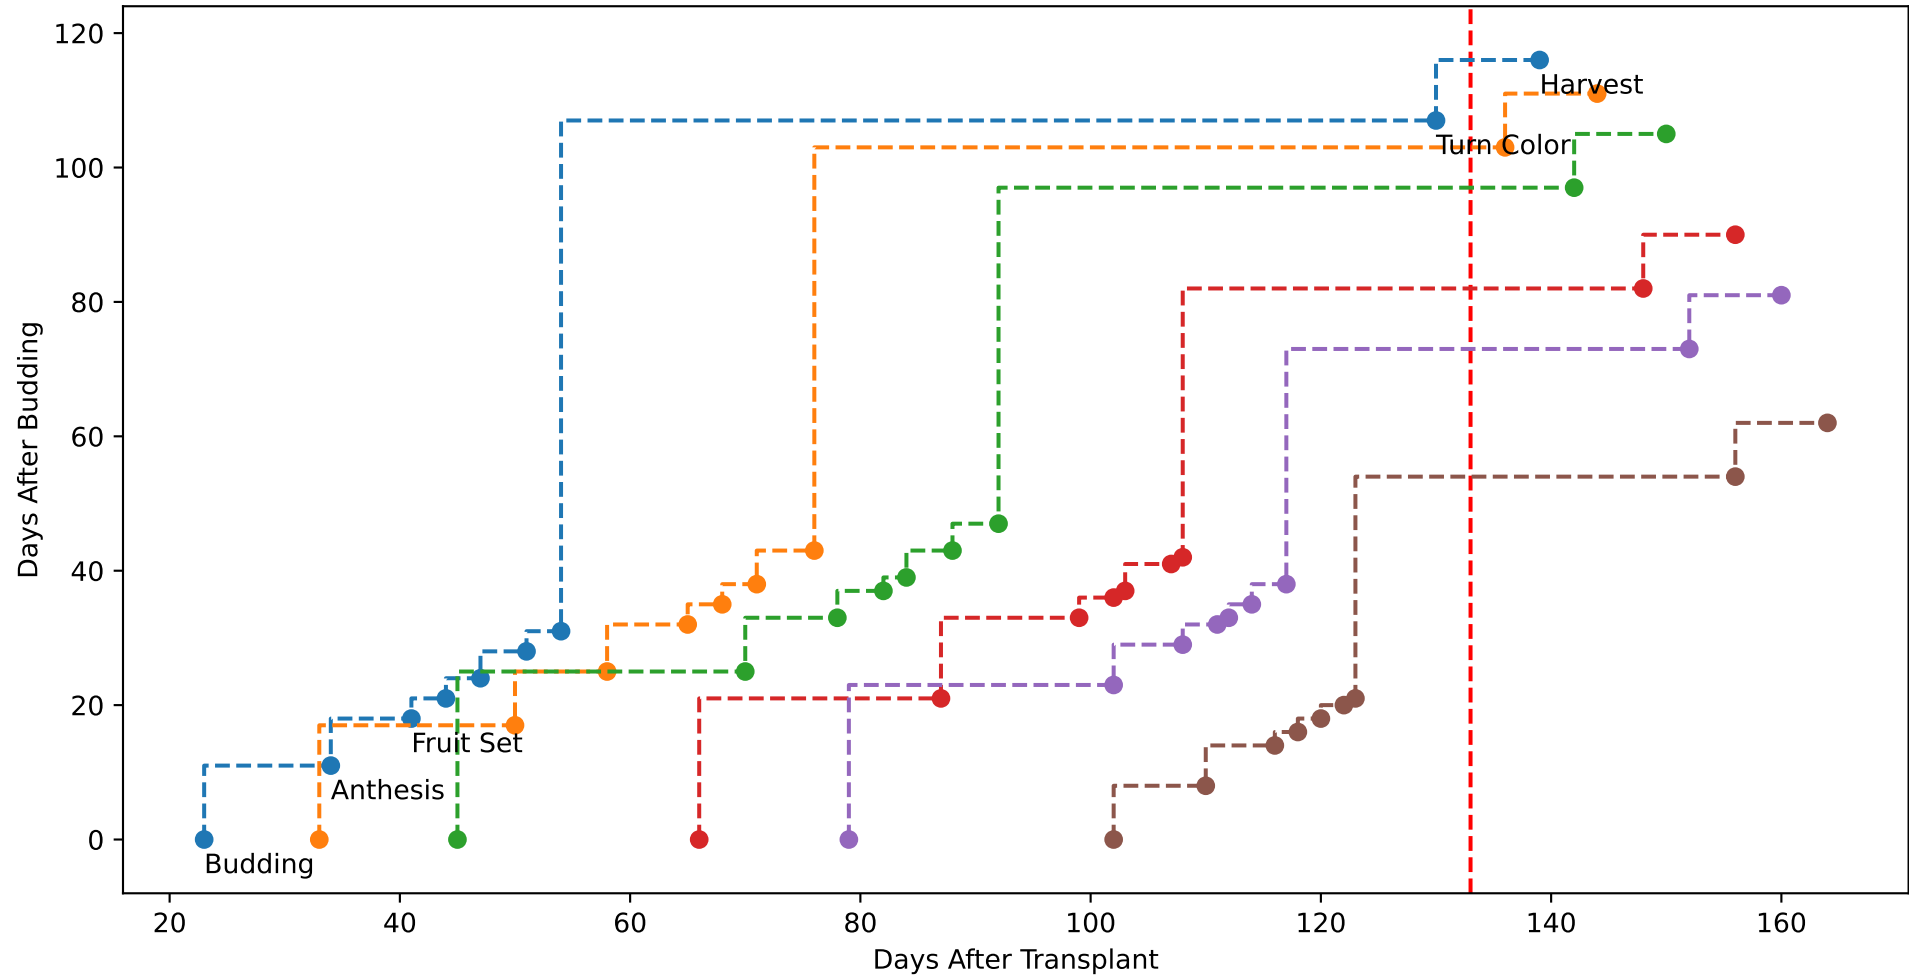

Model Prediction (P10AW)

P10AW: ['LfN', 'NdN', 'TsN', 'tgtLfN', 'prunLfN']

P10AW: ['LfN', 'LfNT', 'TsN', 'TsNT']

P10AW: ['LfA', 'peakTgtLAI']

P10AW (plot by DAT)

P10AW TsN1 (plot by DAT)

P10AW TsN2 (plot by DAT)

P10AW TsN3 (plot by DAT)

P10AW TsN4 (plot by DAT)

P10AW TsN5 (plot by DAT)

P10AW TsN6 (plot by DAT)

P10AW (plot by adjDAT)

P10AW TsN1 (plot by adjDAT)

P10AW TsN2 (plot by adjDAT)

P10AW TsN3 (plot by adjDAT)

P10AW TsN4 (plot by adjDAT)

P10AW TsN5 (plot by adjDAT)

P10AW TsN6 (plot by adjDAT)

['S1L6']

LFA (P10A7)

['S1L9']

['S1L10']

['S1L12']

['S1T5Fr5']

['S1T6Fr1']

Plot Env Data

Plot [['sfTemp', 'sfInit', 'sfDev', 'sfDem']]

Plot ['sfDemLfA']

Plot ['sfDemFrV']

Plot EnvOpt Decision