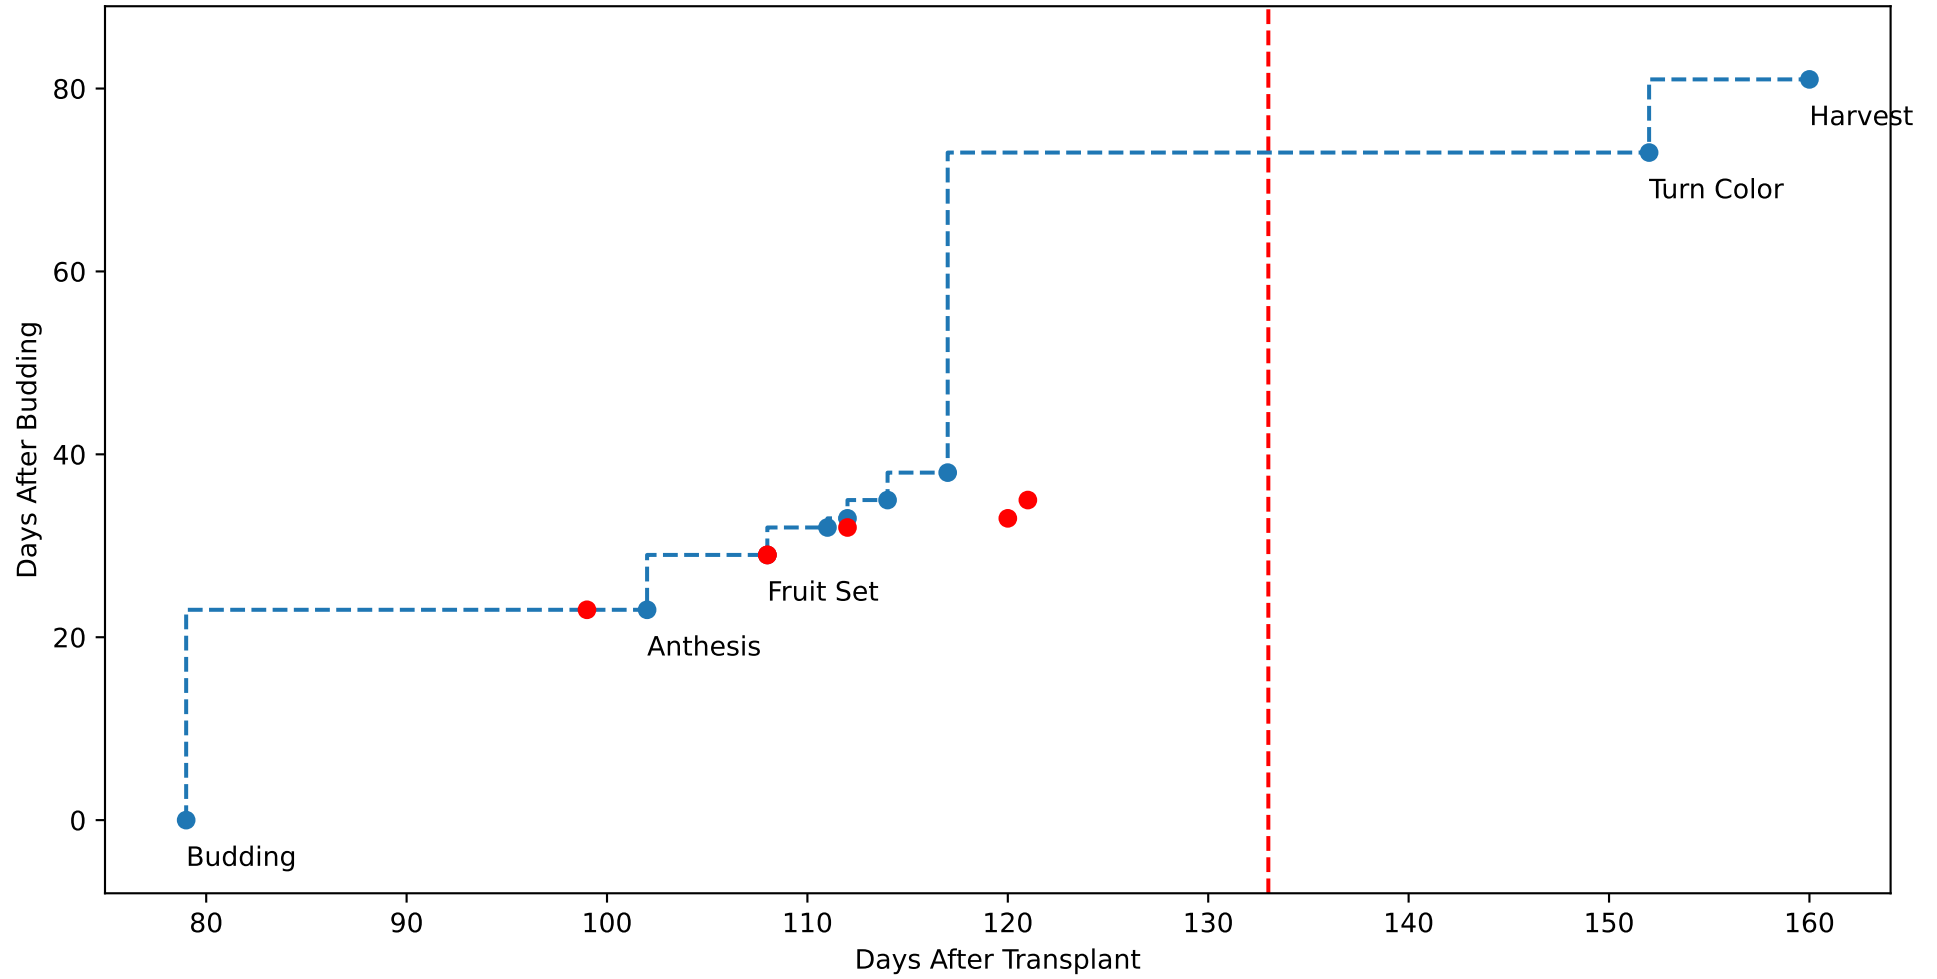

Model Prediction (P10AW)

P10AW: ['LfN', 'NdN', 'TsN', 'tgtLfN', 'prunLfN']

P10AW: ['LfN', 'LfNT', 'TsN', 'TsNT']

P10AW: ['LfA', 'peakTgtLAI']

P10AW (plot by DAT)

P10AW TsN1 (plot by DAT)

P10AW TsN2 (plot by DAT)

P10AW TsN3 (plot by DAT)

P10AW TsN4 (plot by DAT)

P10AW TsN5 (plot by DAT)

P10AW TsN6 (plot by DAT)

P10AW (plot by adjDAT)

P10AW TsN1 (plot by adjDAT)

P10AW TsN2 (plot by adjDAT)

P10AW TsN3 (plot by adjDAT)

P10AW TsN4 (plot by adjDAT)

P10AW TsN5 (plot by adjDAT)

P10AW TsN6 (plot by adjDAT)

['S1L6']

LFA (P10A7)

['S1L9']

['S1L10']

['S1L12']

['S1T5Fr5']

['S1T6Fr1']

Plot Env Data

Plot [['sfTemp', 'sfInit', 'sfDev', 'sfDem']]

Plot ['sfDemLfA']

Plot ['sfDemFrV']

Plot EnvOpt Decision