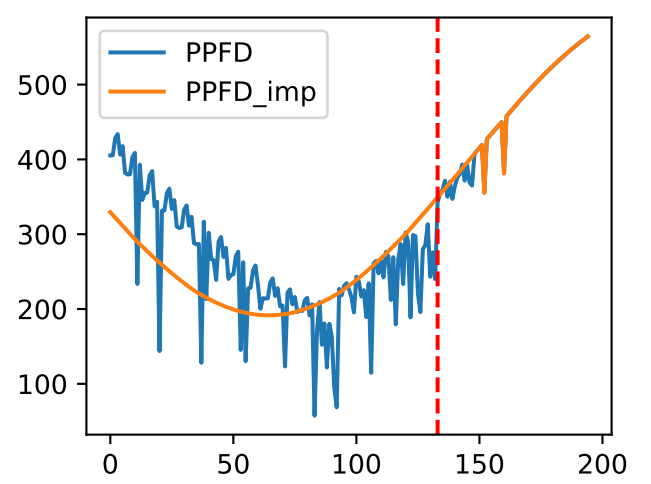

FrV (P10A5)

['S1T2Fr1']

['S1T2Fr5']

['S1T3Fr1']

['S1T3Fr5']

['S1T4Fr1']

FrV ('S1T4Fr5')

['S1T5Fr1']

['S1T5Fr5']

['S1T6Fr1']

Plot Env Data

Plot [['sfTemp', 'sfInit', 'sfDev', 'sfDem']]

Plot ['sfDemLfA']

Plot ['sfDemFrV']

Plot EnvOpt Decision