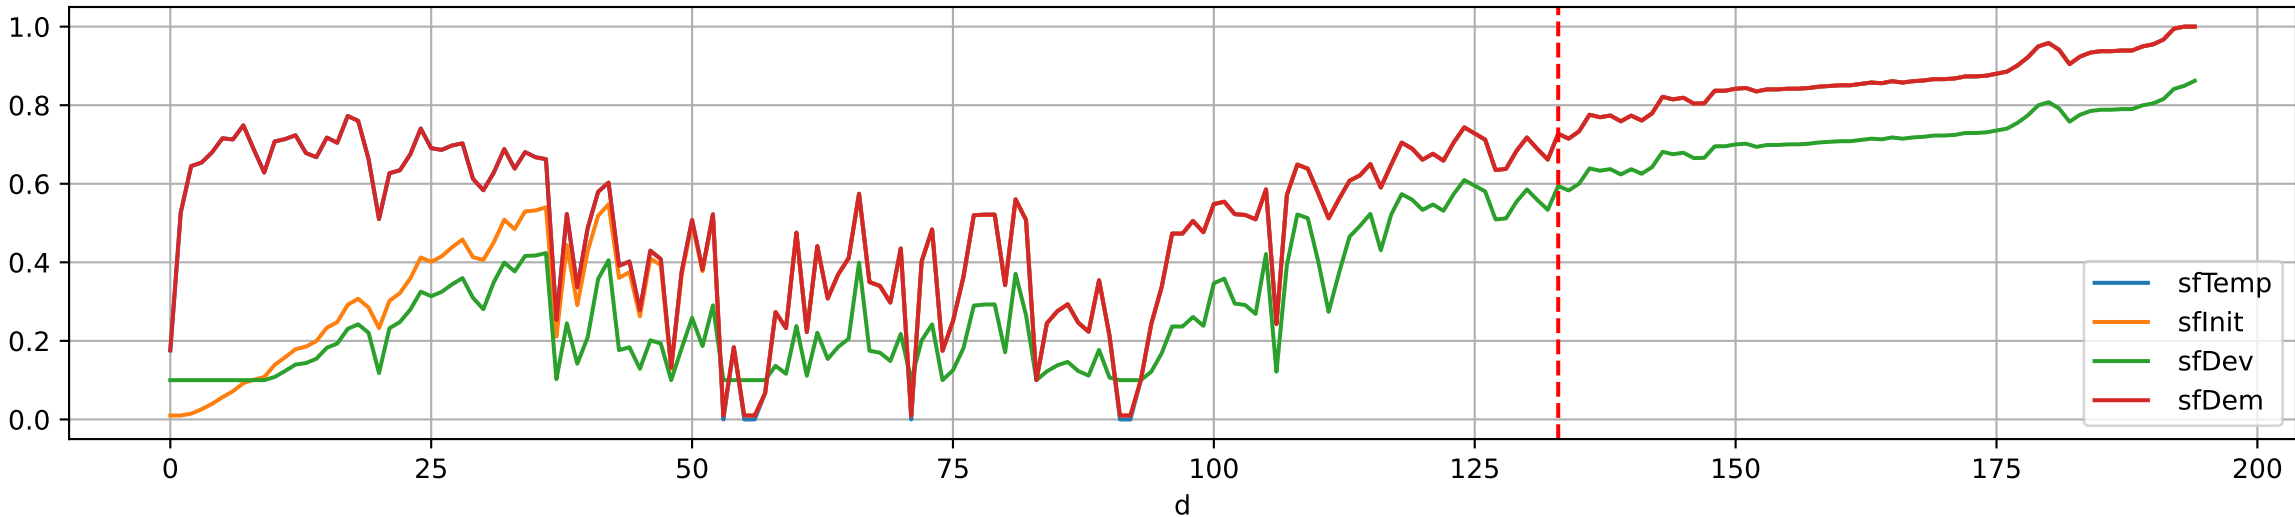

FrV (P10A5)

['S1T2Fr1']

['S1T2Fr5']

['S1T3Fr1']

['S1T3Fr5']

['S1T4Fr1']

FrV ('S1T4Fr5')

['S1T5Fr1']

['S1T5Fr5']

['S1T6Fr1']

Plot Env Data

Plot [['sfTemp', 'sfInit', 'sfDev', 'sfDem']]

Plot ['sfDemLfA']

Plot ['sfDemFrV']

Plot EnvOpt Decision