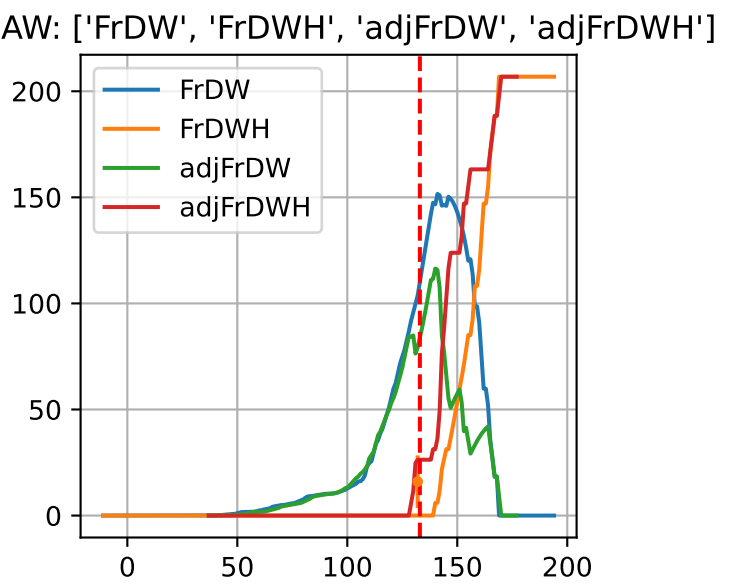

Model Prediction (P10AW)

P10AW: ['LfN', 'NdN', 'TsN', 'tgtLfN', 'prunLfN']

P10AW: ['LfN', 'LfNT', 'TsN', 'TsNT']

P10AW: ['LfA', 'peakTgtLAI']

P10AW (plot by DAT)

P10AW TsN1 (plot by DAT)

P10AW TsN2 (plot by DAT)

P10AW TsN3 (plot by DAT)

P10AW TsN4 (plot by DAT)

P10AW TsN5 (plot by DAT)

P10AW TsN6 (plot by DAT)

P10AW (plot by adjDAT)

P10AW TsN1 (plot by adjDAT)

P10AW TsN2 (plot by adjDAT)

P10AW TsN3 (plot by adjDAT)

P10AW TsN4 (plot by adjDAT)

P10AW TsN5 (plot by adjDAT)

P10AW TsN6 (plot by adjDAT)

['S1L6']

LFA (P10A7)

['S1L9']

['S1L10']

['S1L12']