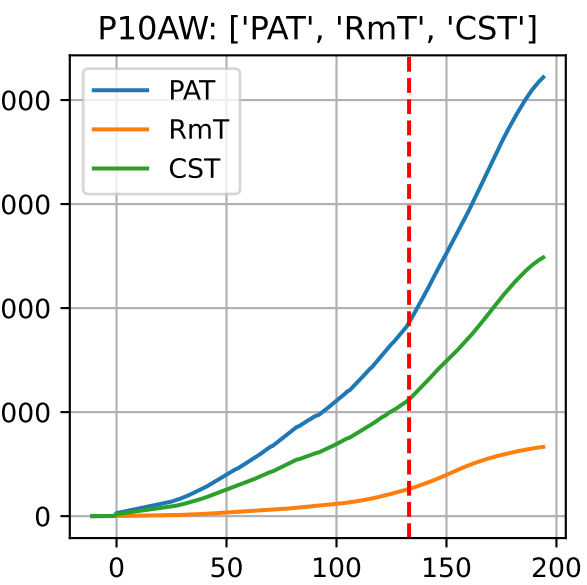

Model Prediction (P10AW)

P10AW: ['LfN', 'NdN', 'TsN', 'tgtLfN', 'prunLfN']

P10AW: ['LfN', 'LfNT', 'TsN', 'TsNT']

P10AW: ['LfA', 'peakTgtLAI']

P10AW (plot by DAT)

P10AW TsN1 (plot by DAT)

P10AW TsN2 (plot by DAT)