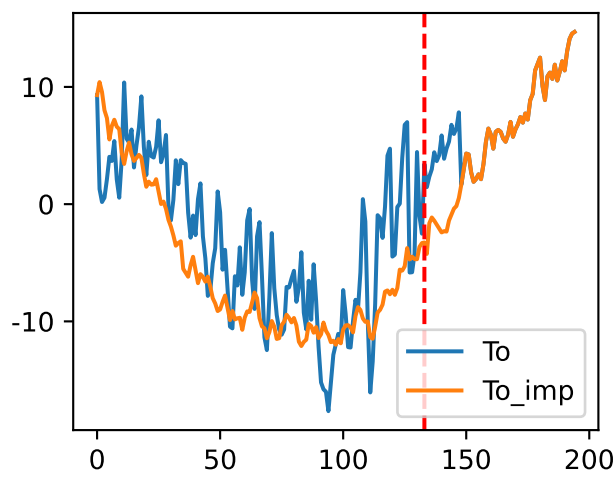

FrV (P10A5)

['S1T2Fr1']

['S1T2Fr5']

['S1T3Fr1']

['S1T3Fr5']

['S1T4Fr1']

FrV ('S1T4Fr5')

['S1T5Fr1']

['S1T5Fr5']

['S1T6Fr1']

Plot Env Data

Plot [['sfTemp', 'sfInit', 'sfDev', 'sfDem']]

Plot ['sfDemLfA']

Plot ['sfDemFrV']

Plot EnvOpt Decision