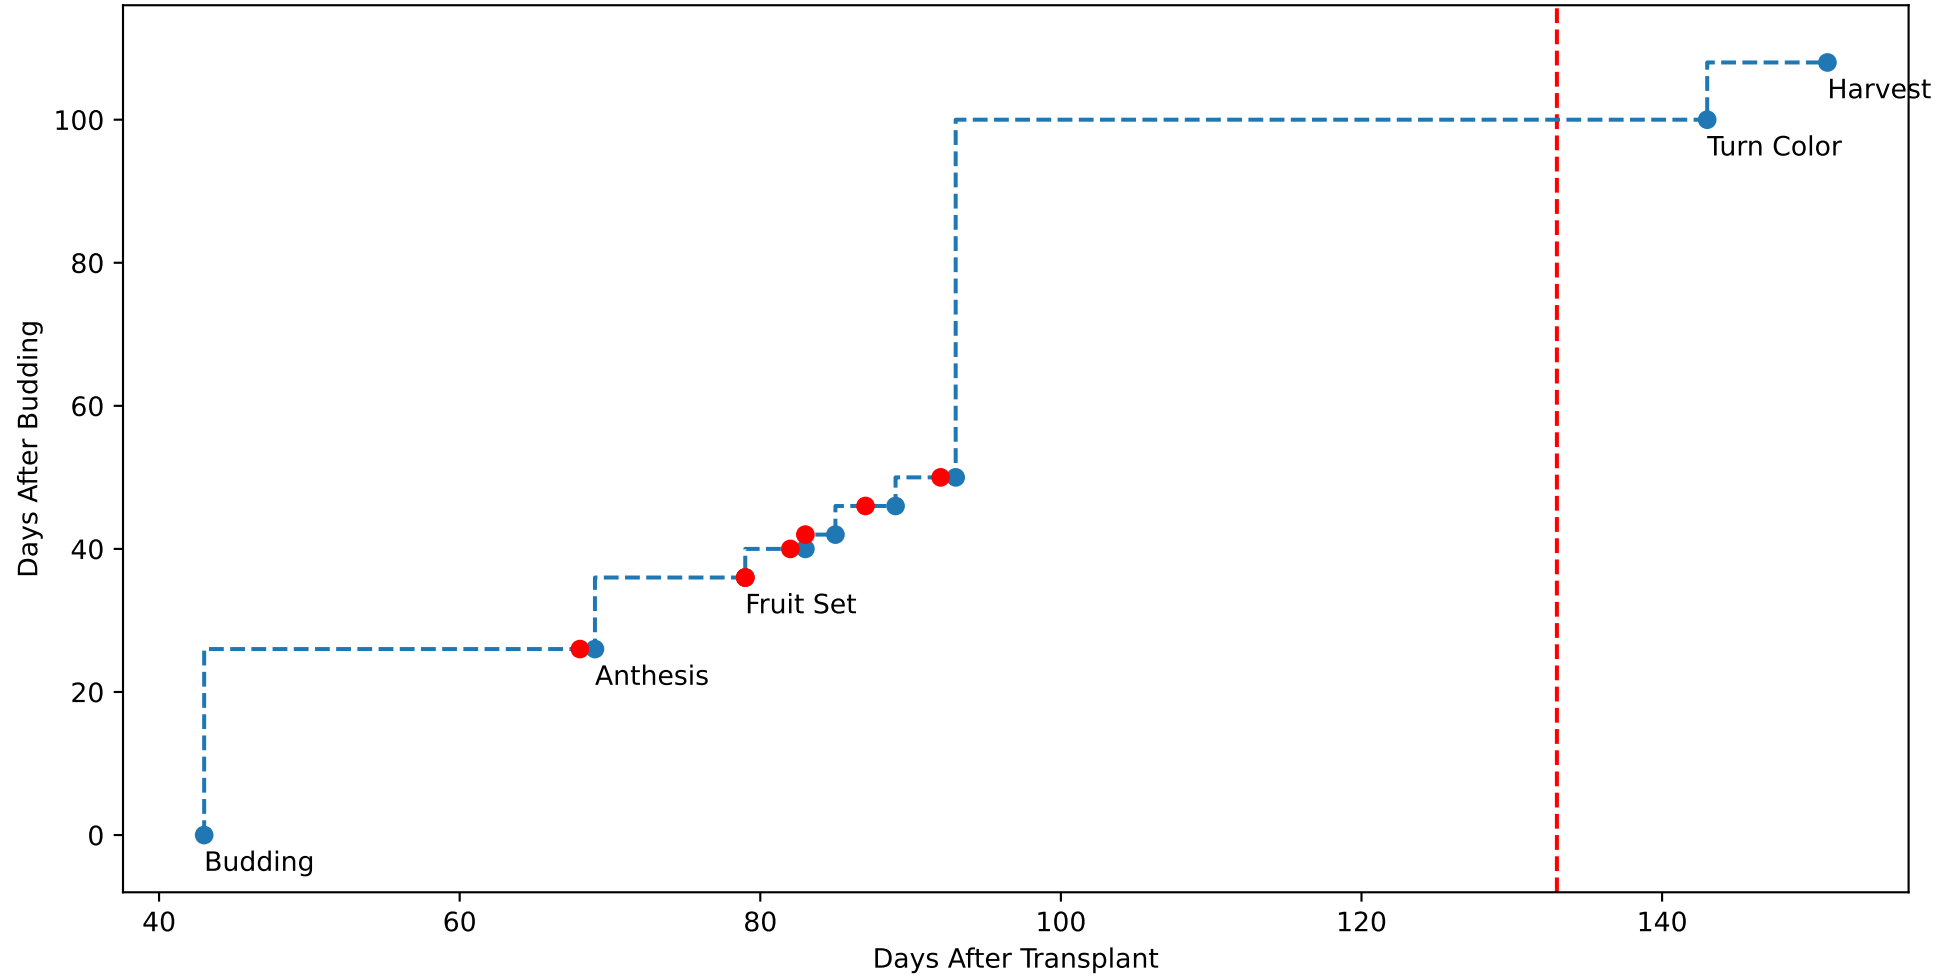

Model Prediction (P10AW)

P10AW: ['LfN', 'NdN', 'TsN', 'tgtLfN', 'prunLfN']

P10AW: ['LfN', 'LfNT', 'TsN', 'TsNT']

P10AW: ['LfA', 'peakTgtLAI']

P10AW (plot by DAT)

P10AW TsN1 (plot by DAT)

P10AW TsN2 (plot by DAT)

P10AW TsN3 (plot by DAT)

P10AW TsN4 (plot by DAT)

P10AW TsN5 (plot by DAT)

P10AW TsN6 (plot by DAT)

P10AW (plot by adjDAT)

P10AW TsN1 (plot by adjDAT)

P10AW TsN2 (plot by adjDAT)

P10AW TsN3 (plot by adjDAT)

P10AW TsN4 (plot by adjDAT)

P10AW TsN5 (plot by adjDAT)

P10AW TsN6 (plot by adjDAT)

['S1L6']

LFA (P10A7)

['S1L9']

['S1L10']

['S1L12']