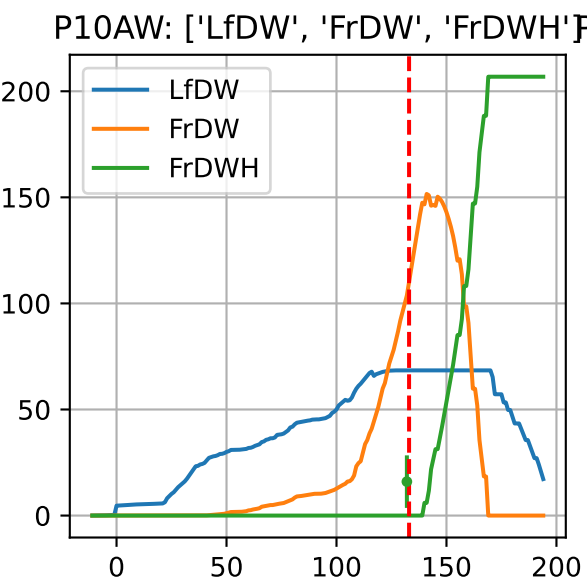

Model Prediction (P10AW)

P10AW: ['LfN', 'NdN', 'TsN', 'tgtLfN', 'prunLfN']

P10AW: ['LfN', 'LfNT', 'TsN', 'TsNT']

P10AW: ['LfA', 'peakTgtLAI']

P10AW (plot by DAT)

P10AW TsN1 (plot by DAT)

P10AW TsN2 (plot by DAT)

P10AW TsN3 (plot by DAT)

P10AW TsN4 (plot by DAT)

P10AW TsN5 (plot by DAT)

P10AW TsN6 (plot by DAT)

P10AW (plot by adjDAT)

P10AW TsN1 (plot by adjDAT)

P10AW TsN2 (plot by adjDAT)

P10AW TsN3 (plot by adjDAT)