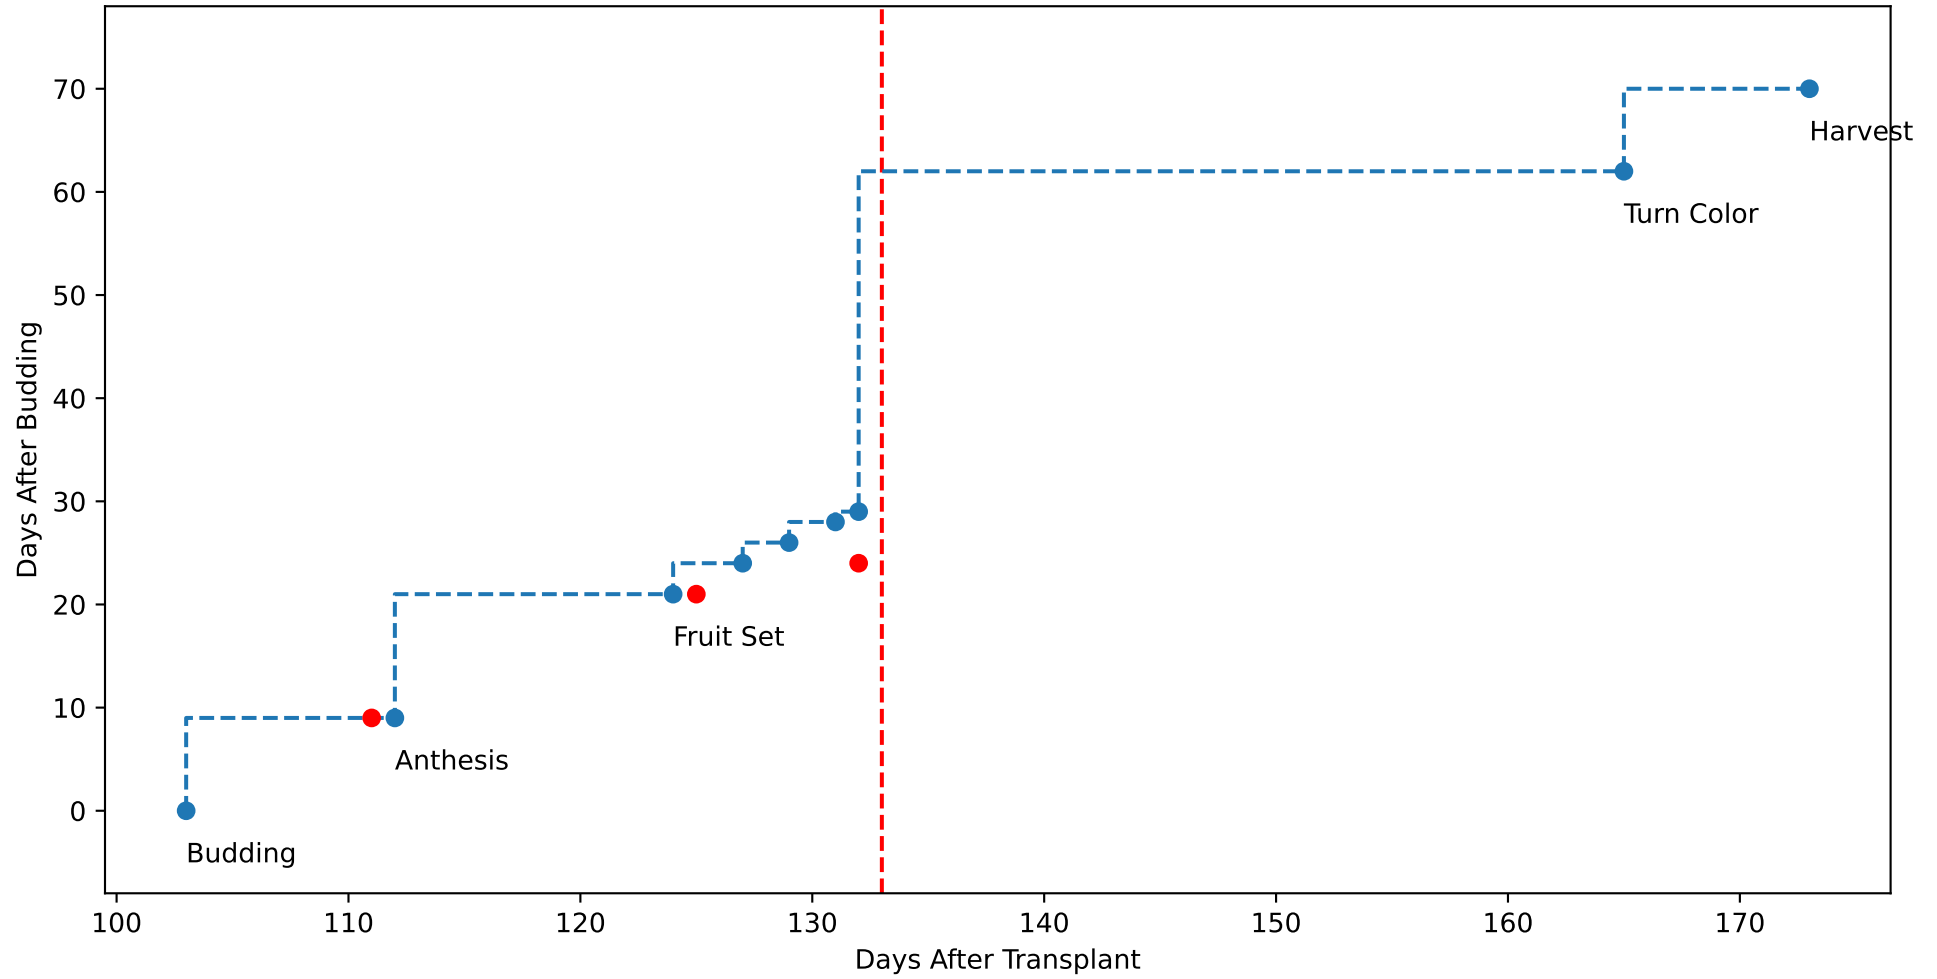

Model Prediction (P10AW)

P10AW: ['LfN', 'NdN', 'TsN', 'tgtLfN', 'prunLfN']

P10AW: ['LfN', 'LfNT', 'TsN', 'TsNT']

P10AW: ['LfA', 'peakTgtLAI']

P10AW (plot by DAT)

P10AW TsN1 (plot by DAT)

P10AW TsN2 (plot by DAT)

P10AW TsN3 (plot by DAT)

P10AW TsN4 (plot by DAT)

P10AW TsN5 (plot by DAT)

P10AW TsN6 (plot by DAT)

P10AW (plot by adjDAT)

P10AW TsN1 (plot by adjDAT)

P10AW TsN2 (plot by adjDAT)

P10AW TsN3 (plot by adjDAT)

P10AW TsN4 (plot by adjDAT)

P10AW TsN5 (plot by adjDAT)

P10AW TsN6 (plot by adjDAT)

['S1L6']

LFA (P10A7)

['S1L9']

['S1L10']

['S1L12']