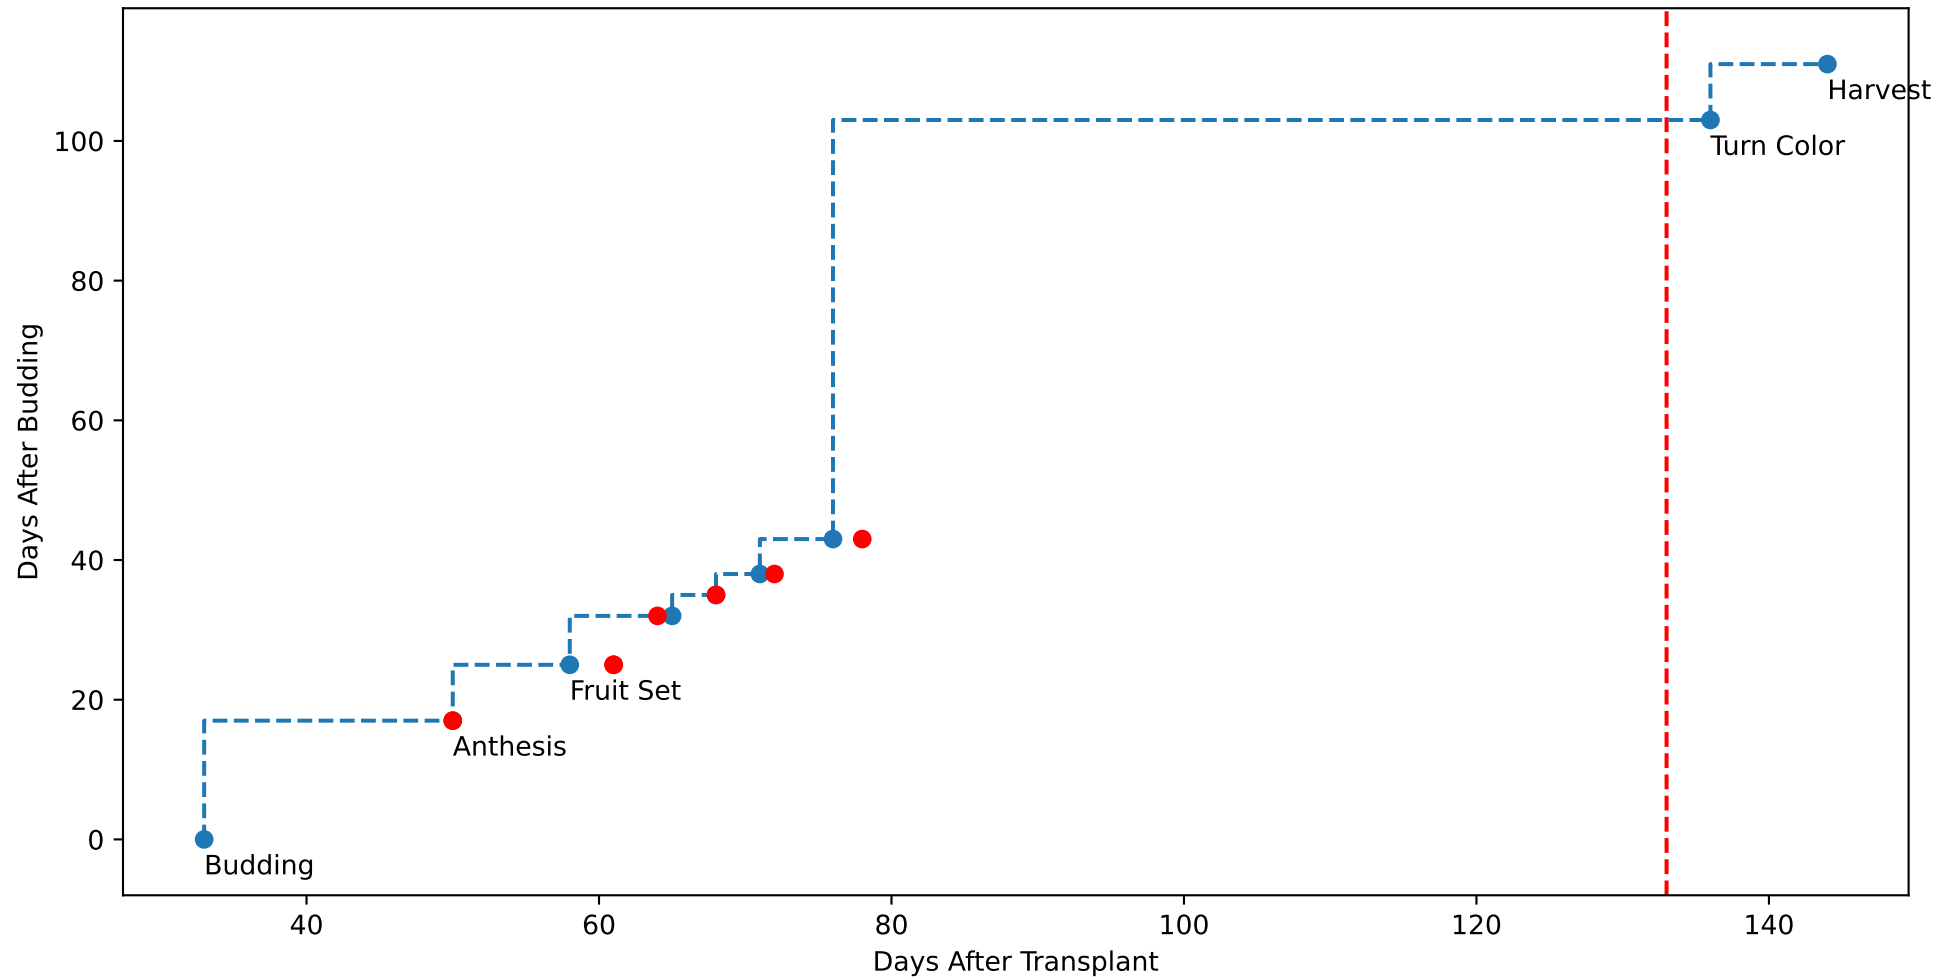

Model Prediction (P10AW)

P10AW: ['LfN', 'NdN', 'TsN', 'tgtLfN', 'prunLfN']

P10AW: ['LfN', 'LfNT', 'TsN', 'TsNT']

P10AW: ['LfA', 'peakTgtLAI']

P10AW (plot by DAT)

P10AW TsN1 (plot by DAT)

P10AW TsN2 (plot by DAT)

P10AW TsN3 (plot by DAT)

P10AW TsN4 (plot by DAT)

P10AW TsN5 (plot by DAT)

P10AW TsN6 (plot by DAT)

P10AW (plot by adjDAT)

P10AW TsN1 (plot by adjDAT)

P10AW TsN2 (plot by adjDAT)

P10AW TsN3 (plot by adjDAT)

P10AW TsN4 (plot by adjDAT)

P10AW TsN5 (plot by adjDAT)

P10AW TsN6 (plot by adjDAT)

['S1L6']

LFA (P10A7)

['S1L9']

['S1L10']

['S1L12']

['S1T5Fr5']

['S1T6Fr1']

Plot Env Data

Plot [['sfTemp', 'sfInit', 'sfDev', 'sfDem']]

Plot ['sfDemLfA']

Plot ['sfDemFrV']

Plot EnvOpt Decision