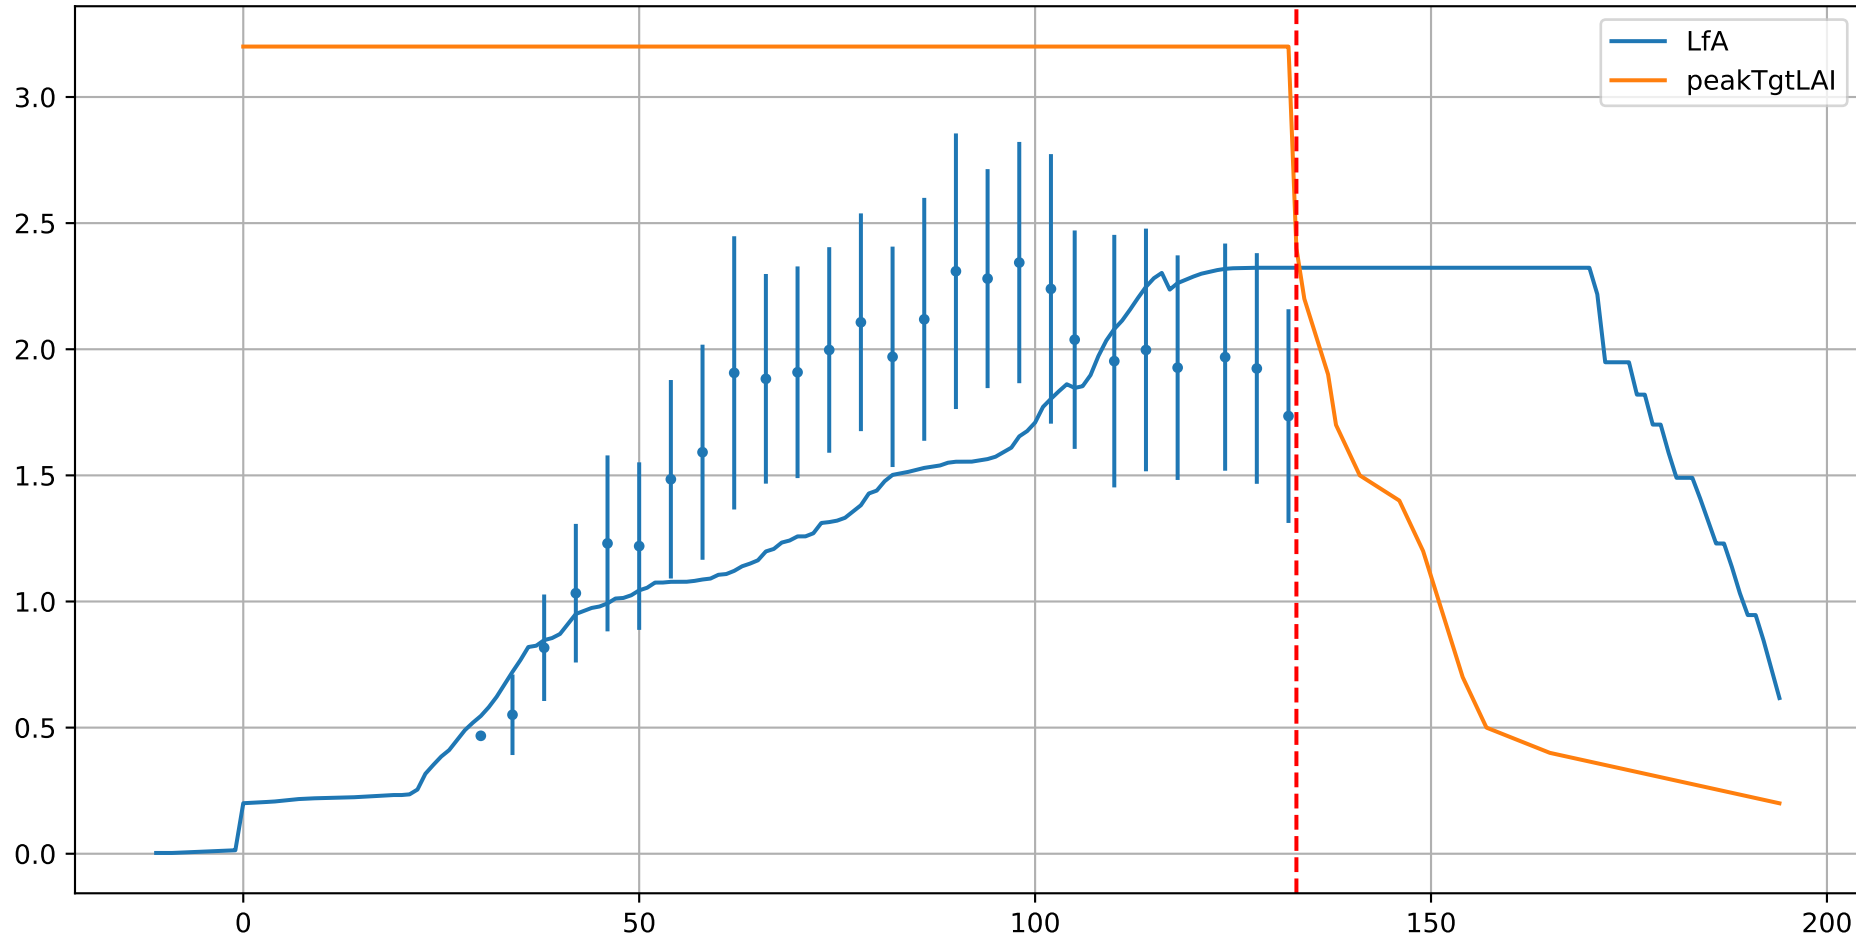

Model Prediction (P10AW)

P10AW: ['LfN', 'NdN', 'TsN', 'tgtLfN', 'prunLfN']

P10AW: ['LfN', 'LfNT', 'TsN', 'TsNT']

P10AW: ['LfA', 'peakTgtLAI']

P10AW (plot by DAT)

P10AW TsN1 (plot by DAT)

P10AW TsN2 (plot by DAT)

P10AW TsN3 (plot by DAT)

P10AW TsN4 (plot by DAT)

P10AW TsN5 (plot by DAT)

P10AW TsN6 (plot by DAT)

P10AW (plot by adjDAT)

P10AW TsN1 (plot by adjDAT)

P10AW TsN2 (plot by adjDAT)

P10AW TsN3 (plot by adjDAT)

P10AW TsN4 (plot by adjDAT)

P10AW TsN5 (plot by adjDAT)

P10AW TsN6 (plot by adjDAT)

['S1L6']

LFA (P10A7)

['S1L9']

['S1L10']

['S1L12']

FrV (P10A5)

['S1T2Fr1']

['S1T2Fr5']

['S1T3Fr1']

['S1T3Fr5']

['S1T4Fr1']

FrV ('S1T4Fr5')

['S1T5Fr1']