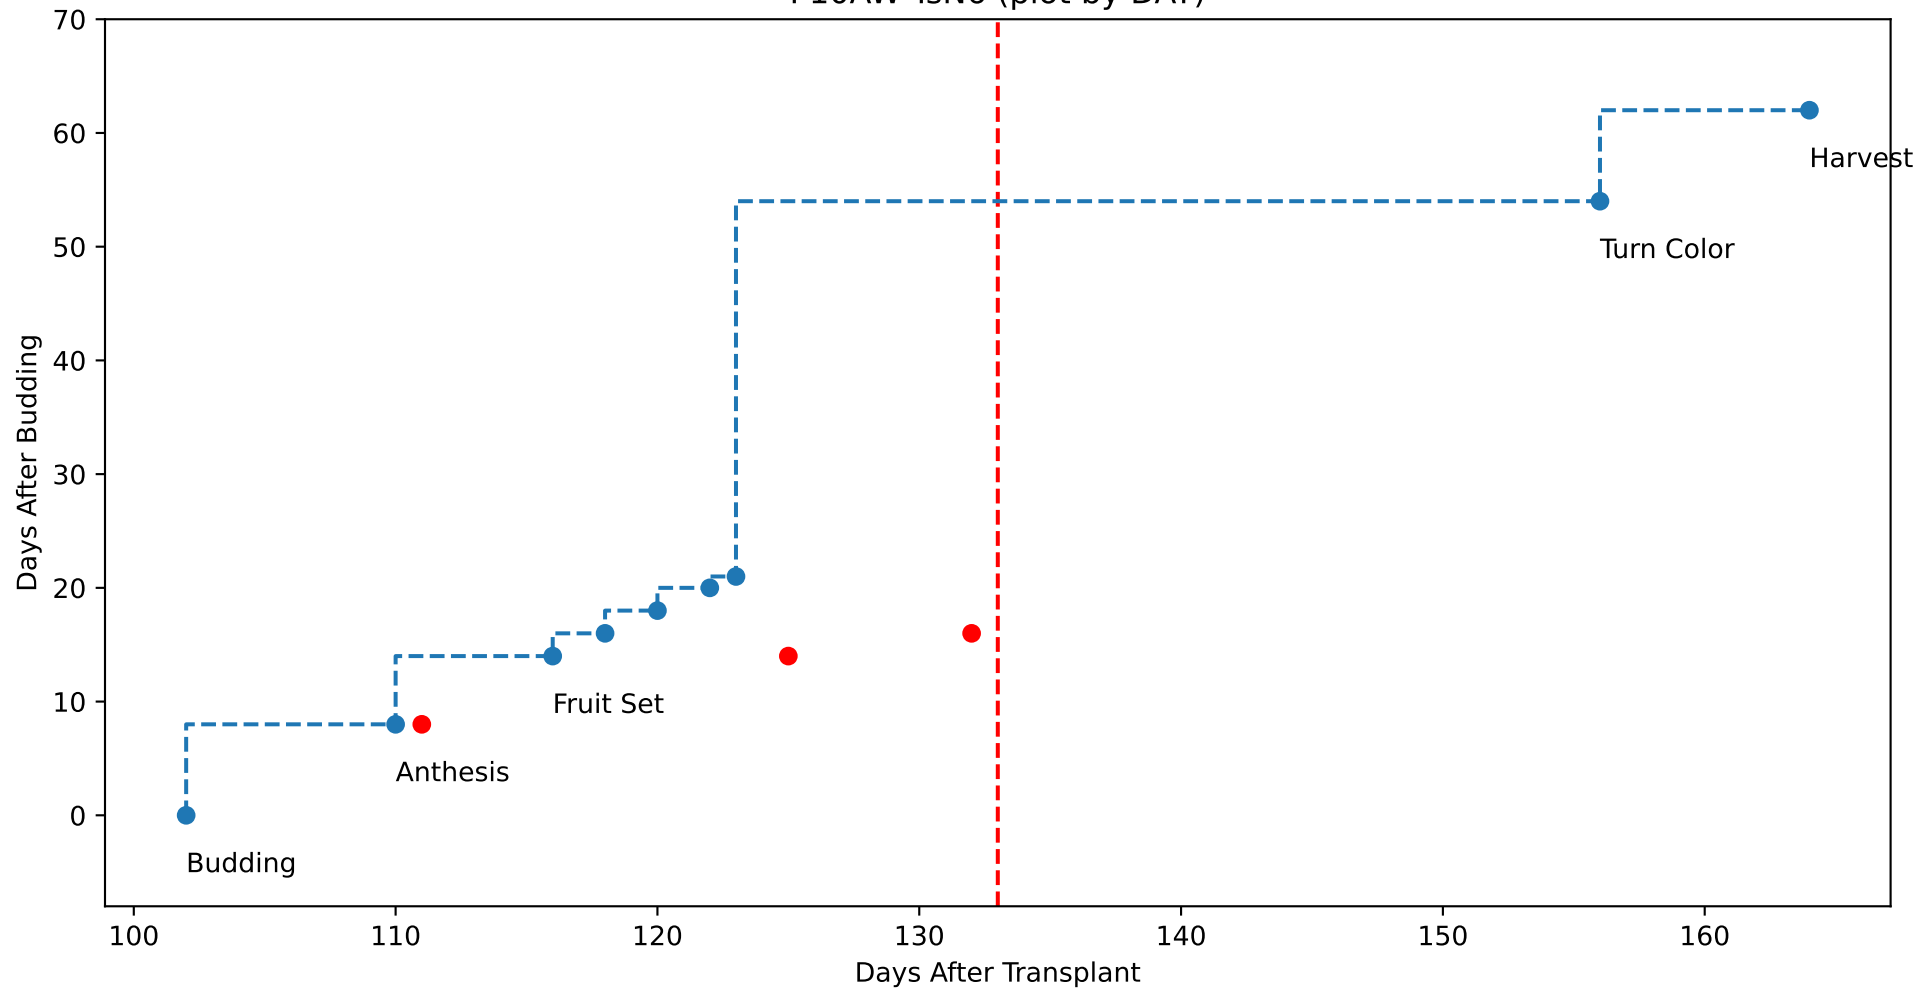

Model Prediction (P10AW)

P10AW: ['LfN', 'NdN', 'TsN', 'tgtLfN', 'prunLfN']

P10AW: ['LfN', 'LfNT', 'TsN', 'TsNT']

P10AW: ['LfA', 'peakTgtLAI']

P10AW (plot by DAT)

P10AW TsN1 (plot by DAT)

P10AW TsN2 (plot by DAT)

P10AW TsN3 (plot by DAT)

P10AW TsN4 (plot by DAT)

P10AW TsN5 (plot by DAT)

P10AW TsN6 (plot by DAT)

P10AW (plot by adjDAT)

P10AW TsN1 (plot by adjDAT)

P10AW TsN2 (plot by adjDAT)

P10AW TsN3 (plot by adjDAT)

P10AW TsN4 (plot by adjDAT)

P10AW TsN5 (plot by adjDAT)

P10AW TsN6 (plot by adjDAT)

['S1L6']

LFA (P10A7)

['S1L9']

['S1L10']

['S1L12']

['S1T5Fr5']

['S1T6Fr1']

Plot Env Data

Plot [['sfTemp', 'sfInit', 'sfDev', 'sfDem']]

Plot ['sfDemLfA']

Plot ['sfDemFrV']

Plot EnvOpt Decision