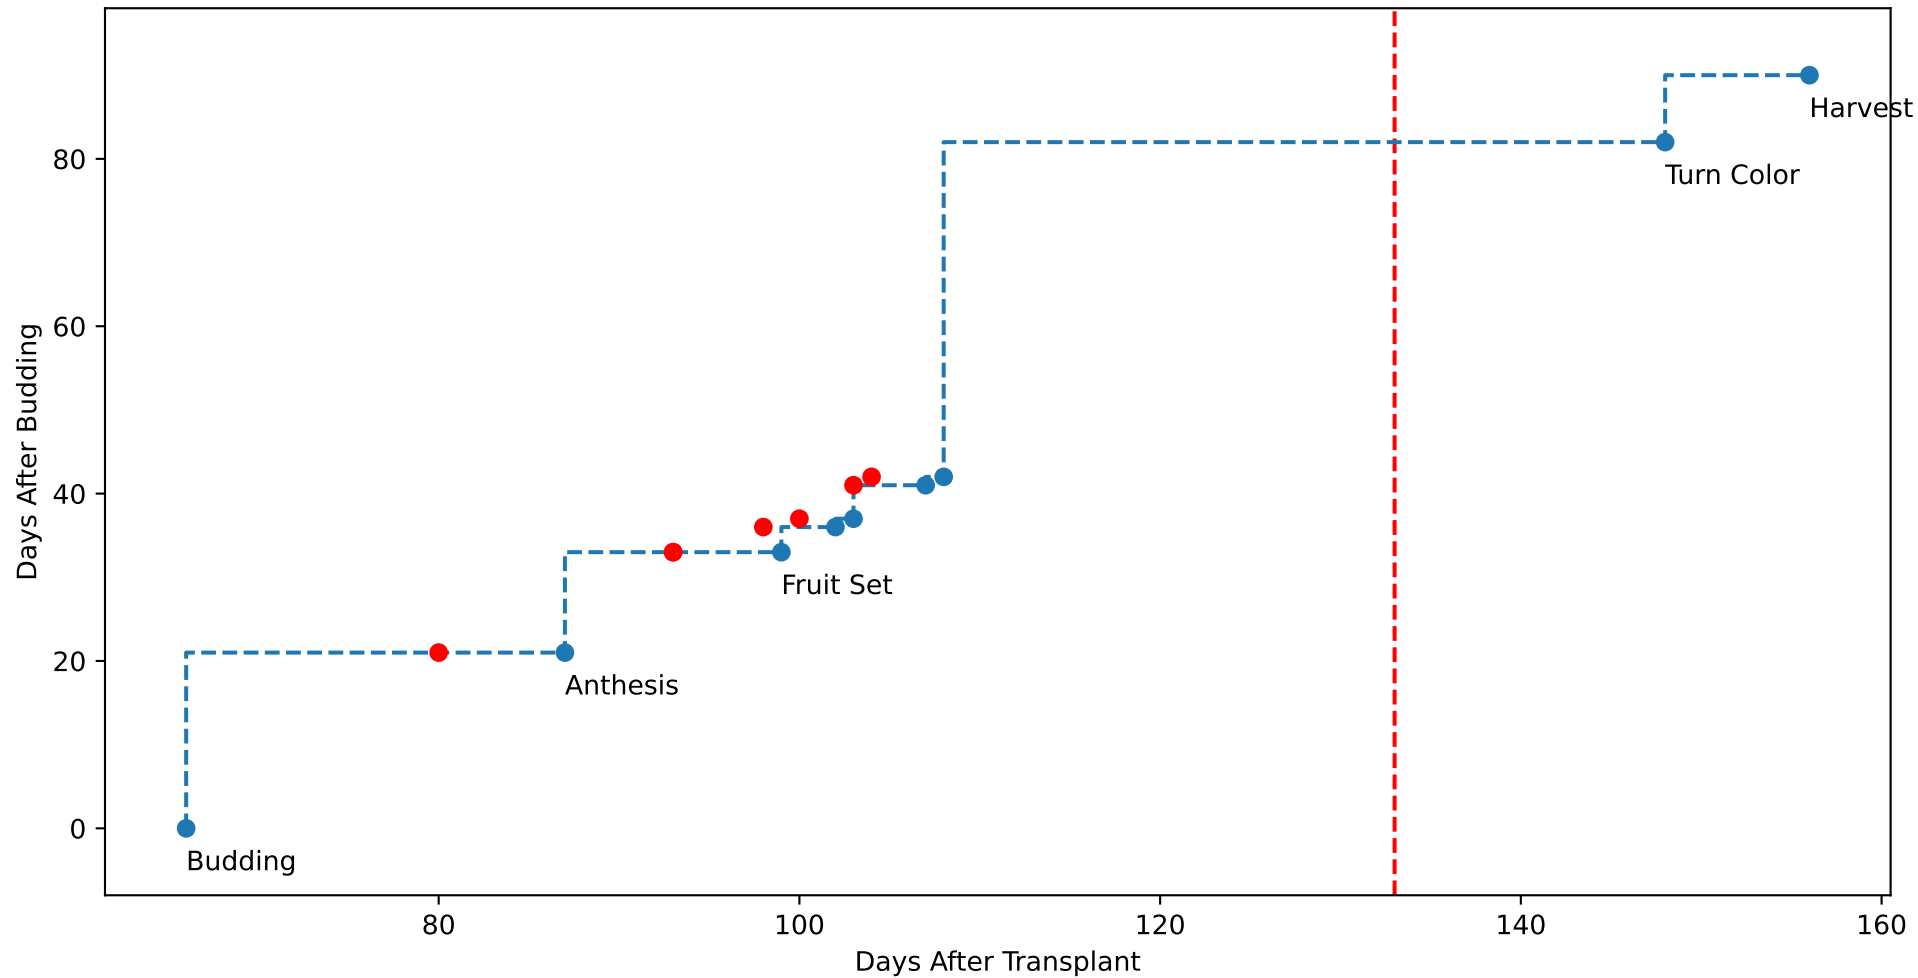

Model Prediction (P10AW)

P10AW: ['LfN', 'NdN', 'TsN', 'tgtLfN', 'prunLfN']

P10AW: ['LfN', 'LfNT', 'TsN', 'TsNT']

P10AW: ['LfA', 'peakTgtLAI']

P10AW (plot by DAT)

P10AW TsN1 (plot by DAT)

P10AW TsN2 (plot by DAT)

P10AW TsN3 (plot by DAT)

P10AW TsN4 (plot by DAT)

P10AW TsN5 (plot by DAT)

P10AW TsN6 (plot by DAT)

P10AW (plot by adjDAT)

P10AW TsN1 (plot by adjDAT)

P10AW TsN2 (plot by adjDAT)

P10AW TsN3 (plot by adjDAT)

P10AW TsN4 (plot by adjDAT)

P10AW TsN5 (plot by adjDAT)

P10AW TsN6 (plot by adjDAT)

['S1L6']

LFA (P10A7)

['S1L9']

['S1L10']

['S1L12']