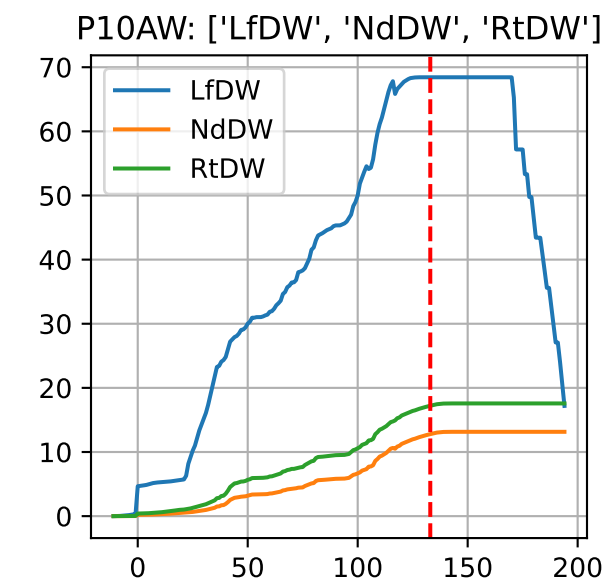

Model Prediction (P10AW)

P10AW: ['LfN', 'NdN', 'TsN', 'tgtLfN', 'prunLfN']

P10AW: ['LfN', 'LfNT', 'TsN', 'TsNT']

P10AW: ['LfA', 'peakTgtLAI']

P10AW (plot by DAT)

P10AW TsN1 (plot by DAT)

P10AW TsN2 (plot by DAT)

P10AW TsN3 (plot by DAT)

P10AW TsN4 (plot by DAT)

P10AW TsN5 (plot by DAT)

P10AW TsN6 (plot by DAT)

P10AW (plot by adjDAT)

P10AW TsN1 (plot by adjDAT)

P10AW TsN2 (plot by adjDAT)

P10AW TsN3 (plot by adjDAT)

P10AW TsN4 (plot by adjDAT)

P10AW TsN5 (plot by adjDAT)

P10AW TsN6 (plot by adjDAT)

['S1L6']

LFA (P10A7)

['S1L9']

['S1L10']

['S1L12']