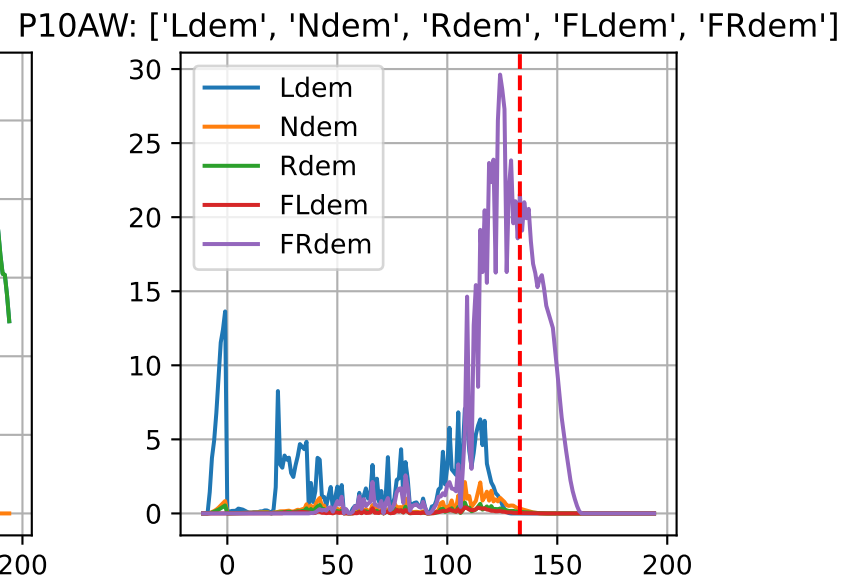

Model Prediction (P10AW)

P10AW: ['LfN', 'NdN', 'TsN', 'tgtLfN', 'prunLfN']

P10AW: ['LfN', 'LfNT', 'TsN', 'TsNT']

P10AW: ['LfA', 'peakTgtLAI']

P10AW (plot by DAT)

P10AW TsN1 (plot by DAT)

P10AW TsN2 (plot by DAT)

P10AW TsN3 (plot by DAT)

P10AW TsN4 (plot by DAT)

P10AW TsN5 (plot by DAT)

P10AW TsN6 (plot by DAT)

P10AW (plot by adjDAT)

P10AW TsN1 (plot by adjDAT)

P10AW TsN2 (plot by adjDAT)

P10AW TsN3 (plot by adjDAT)

P10AW TsN4 (plot by adjDAT)

P10AW TsN5 (plot by adjDAT)

P10AW TsN6 (plot by adjDAT)

['S1L6']

LFA (P10A7)

['S1L9']

['S1L10']

['S1L12']