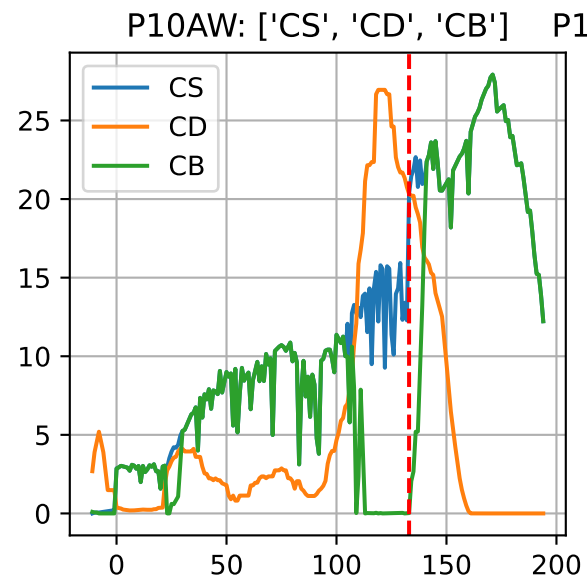

Model Prediction (P10AW)

P10AW: ['LfN', 'NdN', 'TsN', 'tgtLfN', 'prunLfN']

P10AW: ['LfN', 'LfNT', 'TsN', 'TsNT']

P10AW: ['LfA', 'peakTgtLAI']

P10AW (plot by DAT)

P10AW TsN1 (plot by DAT)

P10AW TsN2 (plot by DAT)

P10AW TsN3 (plot by DAT)

P10AW TsN4 (plot by DAT)

P10AW TsN5 (plot by DAT)

P10AW TsN6 (plot by DAT)

P10AW (plot by adjDAT)

P10AW TsN1 (plot by adjDAT)

P10AW TsN2 (plot by adjDAT)

P10AW TsN3 (plot by adjDAT)

P10AW TsN4 (plot by adjDAT)

P10AW TsN5 (plot by adjDAT)

P10AW TsN6 (plot by adjDAT)

['S1L6']

LFA (P10A7)

['S1L9']

['S1L10']

['S1L12']