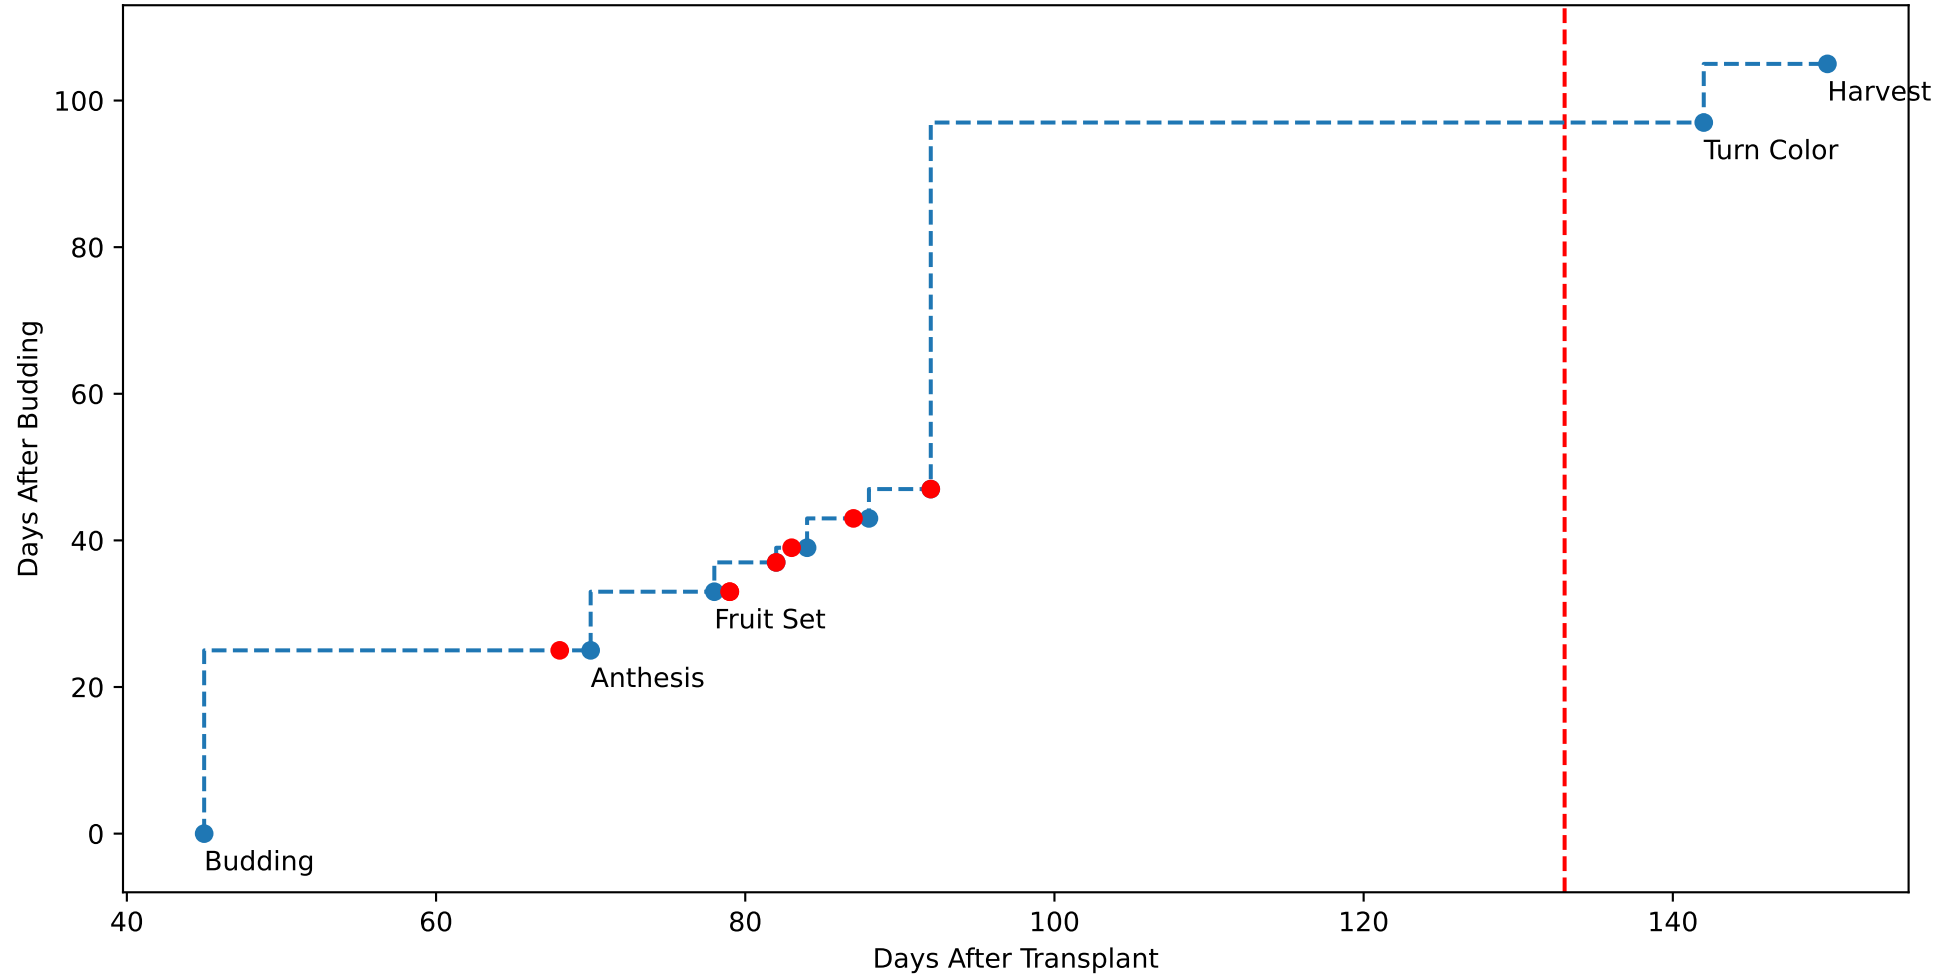

Model Prediction (P10AW)

P10AW: ['LfN', 'NdN', 'TsN', 'tgtLfN', 'prunLfN']

P10AW: ['LfN', 'LfNT', 'TsN', 'TsNT']

P10AW: ['LfA', 'peakTgtLAI']

P10AW (plot by DAT)

P10AW TsN1 (plot by DAT)

P10AW TsN2 (plot by DAT)

P10AW TsN3 (plot by DAT)

P10AW TsN4 (plot by DAT)

P10AW TsN5 (plot by DAT)

P10AW TsN6 (plot by DAT)

P10AW (plot by adjDAT)

P10AW TsN1 (plot by adjDAT)

P10AW TsN2 (plot by adjDAT)

P10AW TsN3 (plot by adjDAT)

P10AW TsN4 (plot by adjDAT)

P10AW TsN5 (plot by adjDAT)

P10AW TsN6 (plot by adjDAT)

['S1L6']

LFA (P10A7)

['S1L9']

['S1L10']

['S1L12']