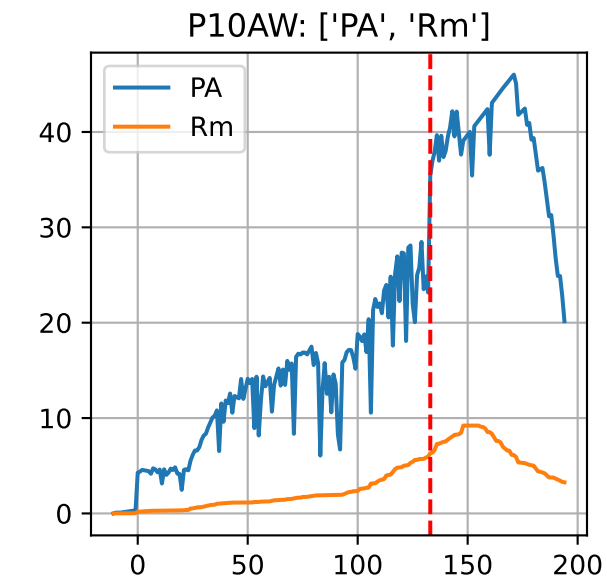

Model Prediction (P10AW)

P10AW: ['LfN', 'NdN', 'TsN', 'tgtLfN', 'prunLfN']

P10AW: ['LfN', 'LfNT', 'TsN', 'TsNT']

P10AW: ['LfA', 'peakTgtLAI']

P10AW (plot by DAT)

P10AW TsN1 (plot by DAT)

P10AW TsN2 (plot by DAT)

P10AW TsN3 (plot by DAT)

P10AW TsN4 (plot by DAT)

P10AW TsN5 (plot by DAT)

P10AW TsN6 (plot by DAT)

P10AW (plot by adjDAT)

P10AW TsN1 (plot by adjDAT)

P10AW TsN2 (plot by adjDAT)

P10AW TsN3 (plot by adjDAT)

P10AW TsN4 (plot by adjDAT)

P10AW TsN5 (plot by adjDAT)

P10AW TsN6 (plot by adjDAT)

['S1L6']

LFA (P10A7)

['S1L9']

['S1L10']

['S1L12']