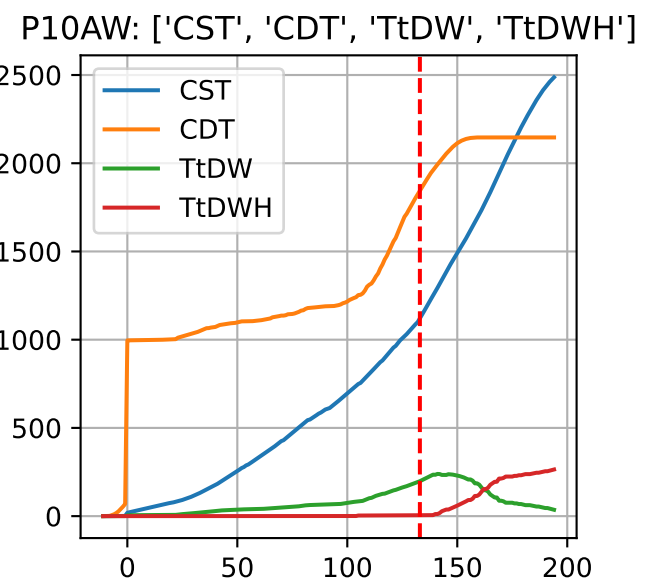

Model Prediction (P10AW)

P10AW: ['LfN', 'NdN', 'TsN', 'tgtLfN', 'prunLfN']

P10AW: ['LfN', 'LfNT', 'TsN', 'TsNT']

P10AW: ['LfA', 'peakTgtLAI']

P10AW (plot by DAT)

P10AW TsN1 (plot by DAT)

P10AW TsN2 (plot by DAT)

P10AW TsN3 (plot by DAT)

P10AW TsN4 (plot by DAT)

P10AW TsN5 (plot by DAT)

P10AW TsN6 (plot by DAT)

P10AW (plot by adjDAT)

P10AW TsN1 (plot by adjDAT)

P10AW TsN2 (plot by adjDAT)

P10AW TsN3 (plot by adjDAT)