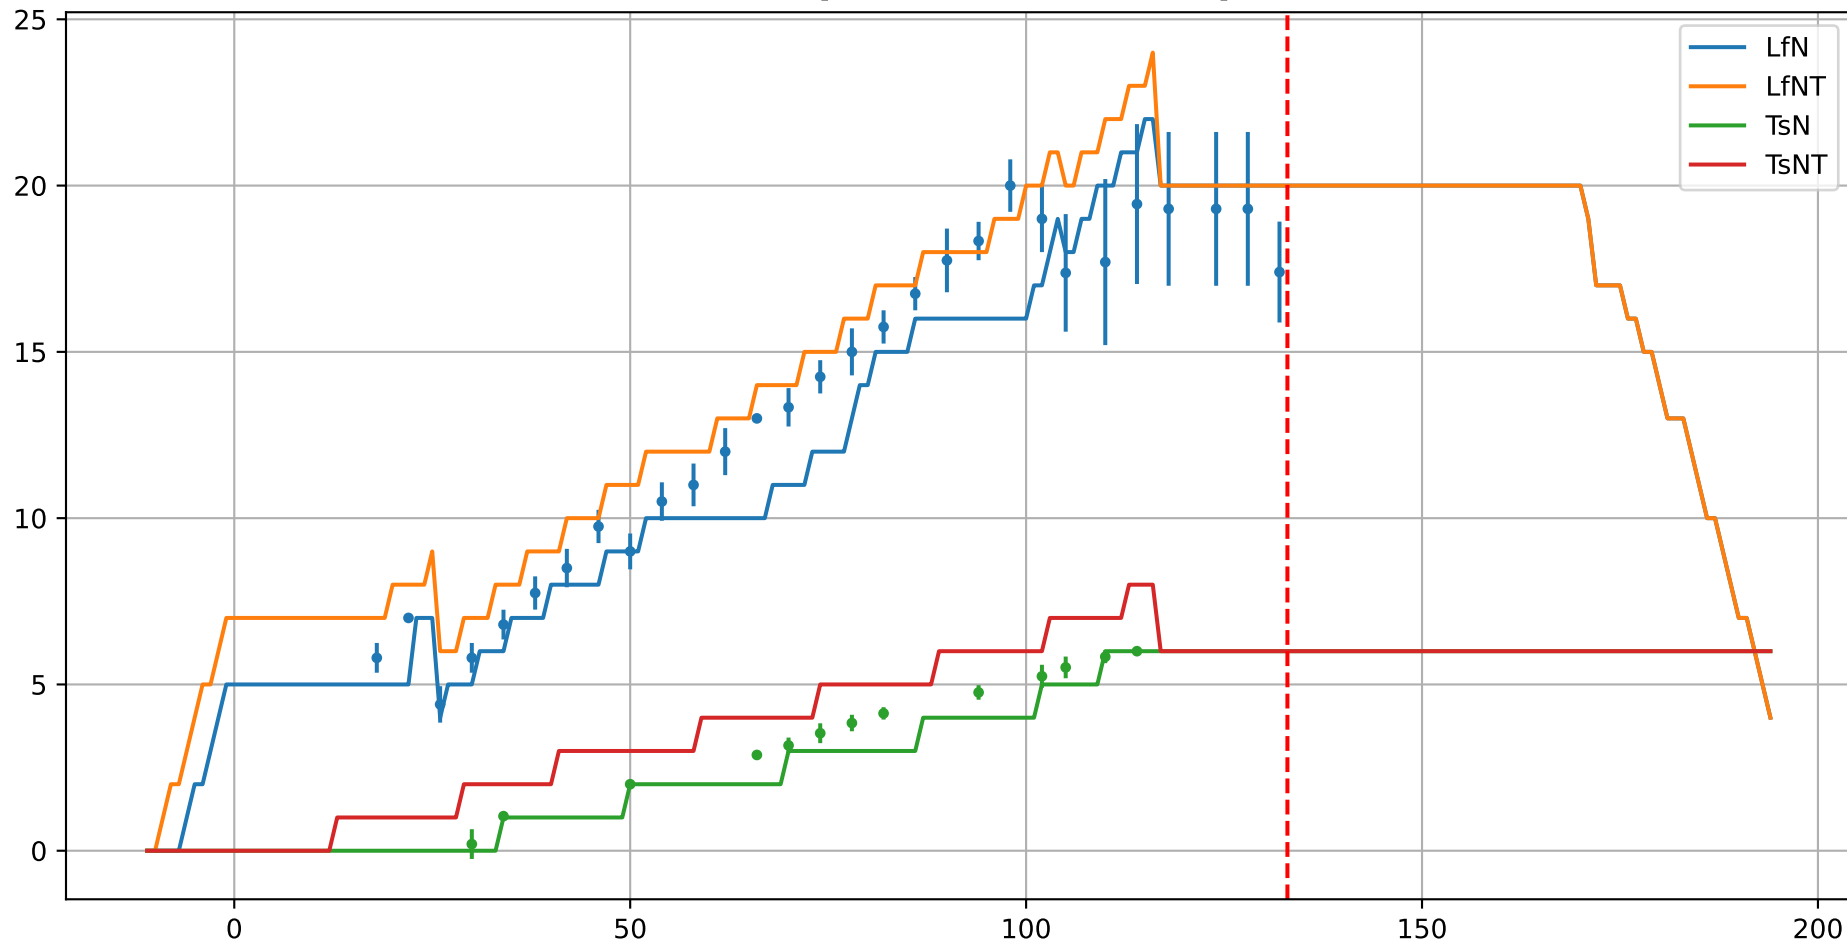

Model Prediction (P10AW)

P10AW: ['LfN', 'NdN', 'TsN', 'tgtLfN', 'prunLfN']

P10AW: ['LfN', 'LfNT', 'TsN', 'TsNT']

P10AW: ['LfA', 'peakTgtLAI']

P10AW (plot by DAT)

P10AW TsN1 (plot by DAT)

P10AW TsN2 (plot by DAT)

P10AW TsN3 (plot by DAT)

P10AW TsN4 (plot by DAT)

P10AW TsN5 (plot by DAT)

P10AW TsN6 (plot by DAT)

P10AW (plot by adjDAT)

P10AW TsN1 (plot by adjDAT)

P10AW TsN2 (plot by adjDAT)

P10AW TsN3 (plot by adjDAT)

P10AW TsN4 (plot by adjDAT)

P10AW TsN5 (plot by adjDAT)

P10AW TsN6 (plot by adjDAT)

['S1L6']

LFA (P10A7)

['S1L9']

['S1L10']

['S1L12']

FrV (P10A5)

['S1T2Fr1']

['S1T2Fr5']

['S1T3Fr1']

['S1T3Fr5']

['S1T4Fr1']

FrV ('S1T4Fr5')

['S1T5Fr1']