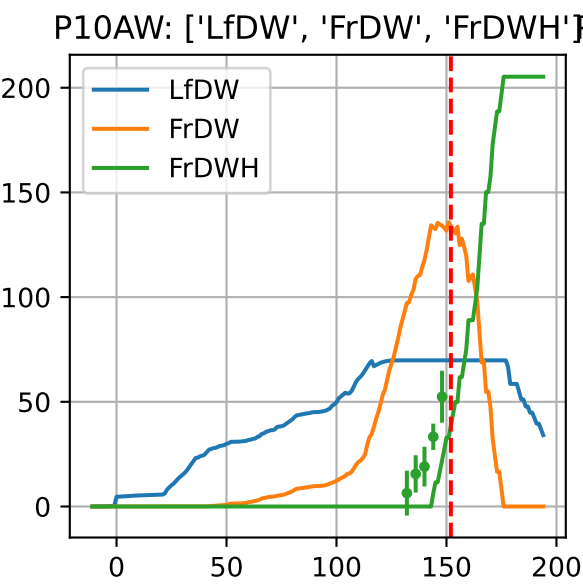

Model Prediction (P10AW)

P10AW: ['LfN', 'NdN', 'TsN', 'tgtLfN', 'prunLfN']

P10AW: ['LfN', 'LfNT', 'TsN', 'TsNT']

P10AW: ['LfA', 'peakTgtLAI']

P10AW (plot by DAT)

P10AW TsN1 (plot by DAT)

P10AW TsN2 (plot by DAT)

P10AW TsN3 (plot by DAT)

P10AW TsN4 (plot by DAT)

P10AW TsN5 (plot by DAT)

P10AW TsN6 (plot by DAT)

P10AW (plot by adjDAT)

P10AW TsN1 (plot by adjDAT)

P10AW TsN2 (plot by adjDAT)

P10AW TsN3 (plot by adjDAT)