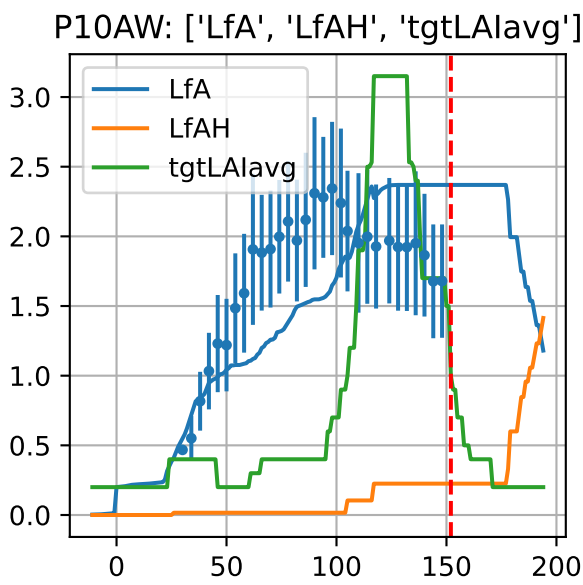

Model Prediction (P10AW)

P10AW: ['LfN', 'NdN', 'TsN', 'tgtLfN', 'prunLfN']

P10AW: ['LfN', 'LfNT', 'TsN', 'TsNT']

P10AW: ['LfA', 'peakTgtLAI']

P10AW (plot by DAT)

P10AW TsN1 (plot by DAT)

P10AW TsN2 (plot by DAT)

P10AW TsN3 (plot by DAT)

P10AW TsN4 (plot by DAT)

P10AW TsN5 (plot by DAT)

P10AW TsN6 (plot by DAT)

P10AW (plot by adjDAT)

P10AW TsN1 (plot by adjDAT)

P10AW TsN2 (plot by adjDAT)

P10AW TsN3 (plot by adjDAT)

P10AW TsN4 (plot by adjDAT)

P10AW TsN5 (plot by adjDAT)

P10AW TsN6 (plot by adjDAT)

['S1L6']

LfA (PS10M)

['S1L9']

['S1L10']

['S1L12']