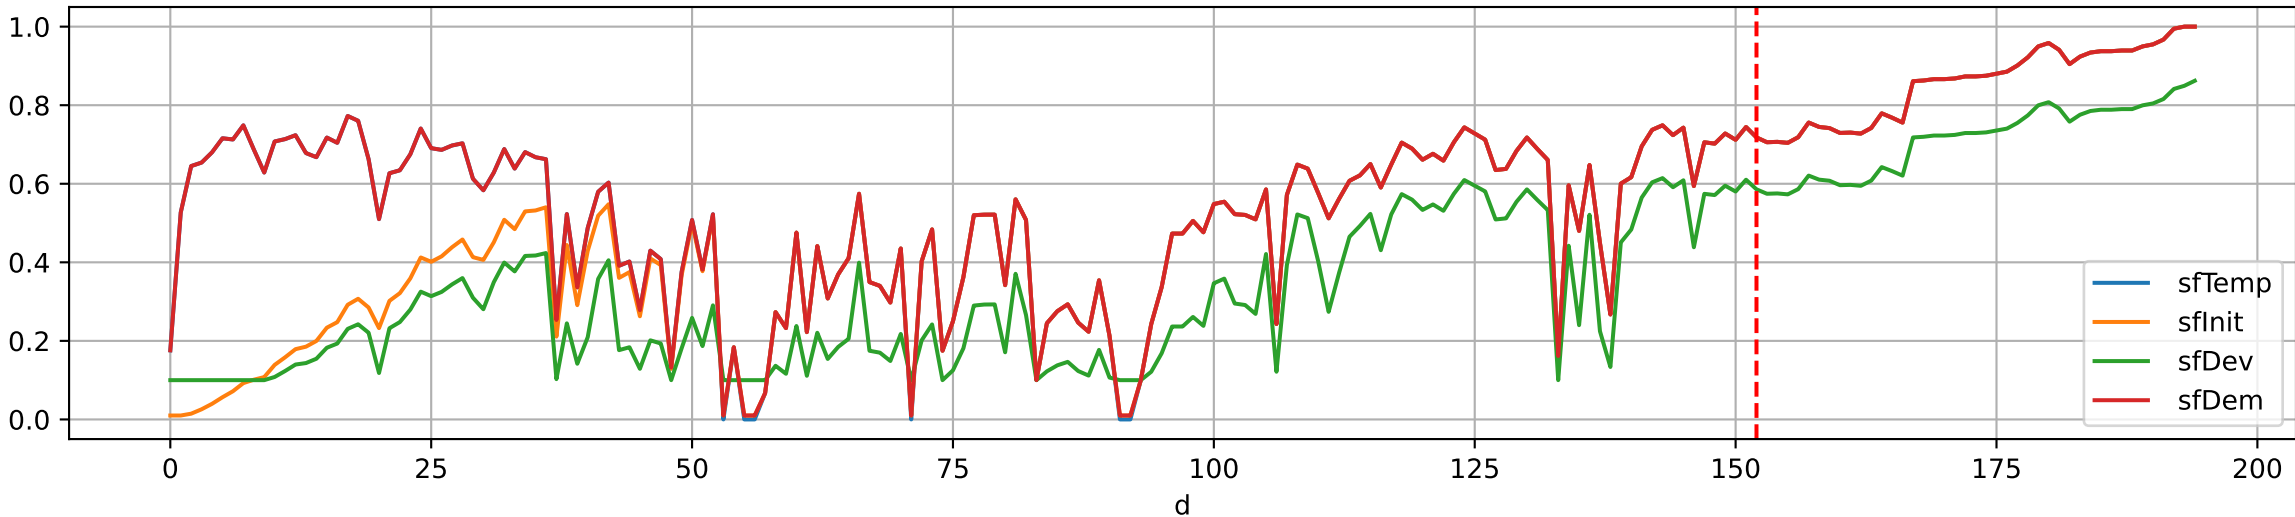

P10AW TsN3 (plot by DAT)

P10AW TsN4 (plot by DAT)

P10AW TsN5 (plot by DAT)

P10AW TsN6 (plot by DAT)

P10AW (plot by adjDAT)

P10AW TsN1 (plot by adjDAT)

P10AW TsN2 (plot by adjDAT)

P10AW TsN3 (plot by adjDAT)

FrV (S1T1Fr5)

['S1T2Fr1']

['S1T2Fr5']

['S1T3Fr1']

['S1T3Fr5']

['S1T4Fr1']

FrV (P104Fr5)

['S1T5Fr1']

['S1T5Fr5']

['S1T6Fr1']

Plot Env Data

Plot [['sfTemp', 'sfInit', 'sfDev', 'sfDem']]

Plot ['sfDemLfA']

Plot ['sfDemFrV']

Plot EnvOpt Decision