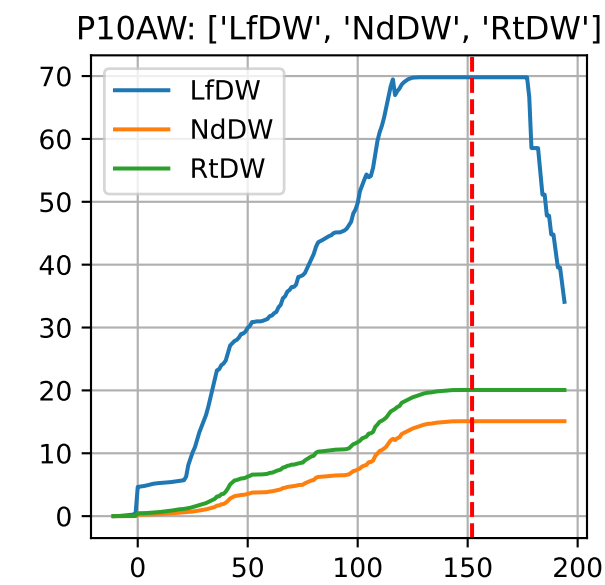

Model Prediction (P10AW)

P10AW: ['LfN', 'NdN', 'TsN', 'tgtLfN', 'prunLfN']

P10AW: ['LfN', 'LfNT', 'TsN', 'TsNT']

P10AW: ['LfA', 'peakTgtLAI']

P10AW (plot by DAT)

P10AW TsN1 (plot by DAT)

P10AW TsN2 (plot by DAT)

P10AW TsN3 (plot by DAT)

P10AW TsN4 (plot by DAT)

P10AW TsN5 (plot by DAT)

P10AW TsN6 (plot by DAT)

P10AW (plot by adjDAT)

P10AW TsN1 (plot by adjDAT)

P10AW TsN2 (plot by adjDAT)

P10AW TsN3 (plot by adjDAT)

P10AW TsN4 (plot by adjDAT)

P10AW TsN5 (plot by adjDAT)

P10AW TsN6 (plot by adjDAT)

['S1L6']

LfA (PS10M)

['S1L9']

['S1L10']

['S1L12']