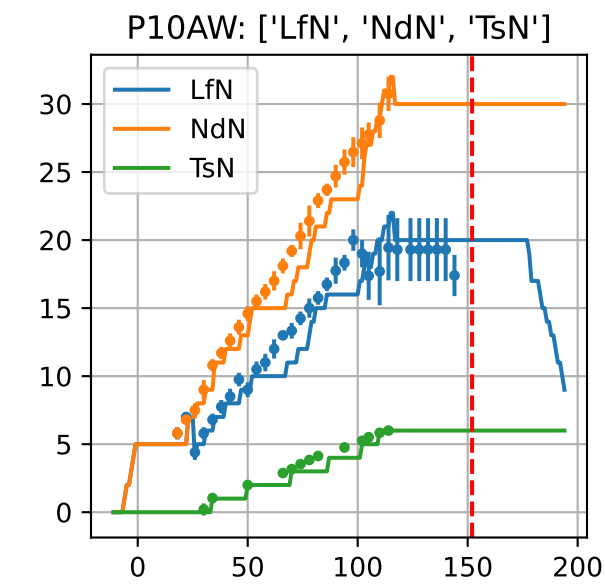

Model Prediction (P10AW)

P10AW: ['LfN', 'NdN', 'TsN', 'tgtLfN', 'prunLfN']

P10AW: ['LfN', 'LfNT', 'TsN', 'TsNT']

P10AW: ['LfA', 'peakTgtLAI']

P10AW (plot by DAT)

P10AW TsN1 (plot by DAT)

P10AW TsN2 (plot by DAT)

P10AW TsN3 (plot by DAT)

P10AW TsN4 (plot by DAT)

P10AW TsN5 (plot by DAT)

P10AW TsN6 (plot by DAT)

P10AW (plot by adjDAT)

P10AW TsN1 (plot by adjDAT)

P10AW TsN2 (plot by adjDAT)

P10AW TsN3 (plot by adjDAT)