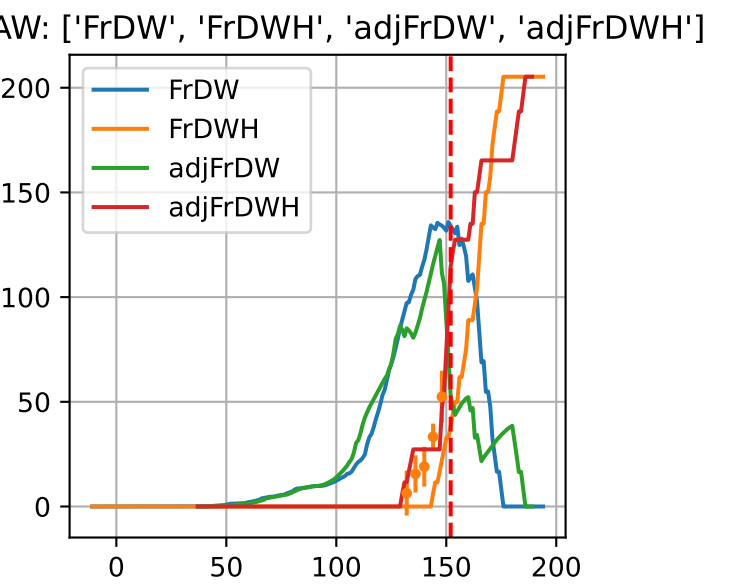

Model Prediction (P10AW)

P10AW: ['LfN', 'NdN', 'TsN', 'tgtLfN', 'prunLfN']

P10AW: ['LfN', 'LfNT', 'TsN', 'TsNT']

P10AW: ['LfA', 'peakTgtLAI']

P10AW (plot by DAT)

P10AW TsN1 (plot by DAT)

P10AW TsN2 (plot by DAT)

P10AW TsN3 (plot by DAT)

P10AW TsN4 (plot by DAT)

P10AW TsN5 (plot by DAT)

P10AW TsN6 (plot by DAT)

P10AW (plot by adjDAT)

P10AW TsN1 (plot by adjDAT)

P10AW TsN2 (plot by adjDAT)

P10AW TsN3 (plot by adjDAT)

P10AW TsN4 (plot by adjDAT)

P10AW TsN5 (plot by adjDAT)

P10AW TsN6 (plot by adjDAT)

['S1L6']

LfA (PS10M)

['S1L9']

['S1L10']

['S1L12']