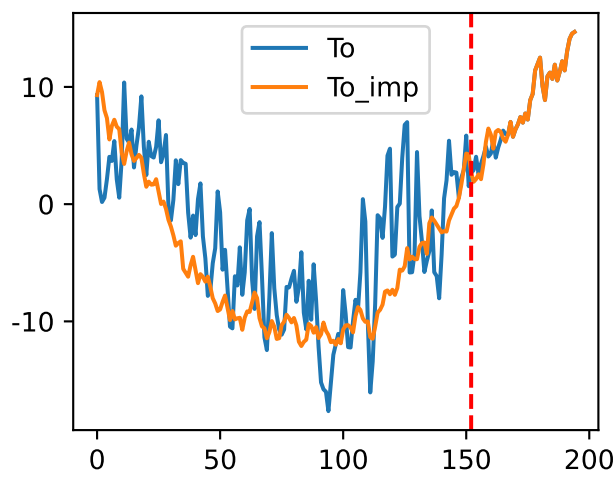

FrV (S1T1Fr5)

['S1T2Fr1']

['S1T2Fr5']

['S1T3Fr1']

['S1T3Fr5']

['S1T4Fr1']

FrV (P104Fr5)

['S1T5Fr1']

['S1T5Fr5']

['S1T6Fr1']

Plot Env Data

Plot [['sfTemp', 'sfInit', 'sfDev', 'sfDem']]

Plot ['sfDemLfA']

Plot ['sfDemFrV']

Plot EnvOpt Decision