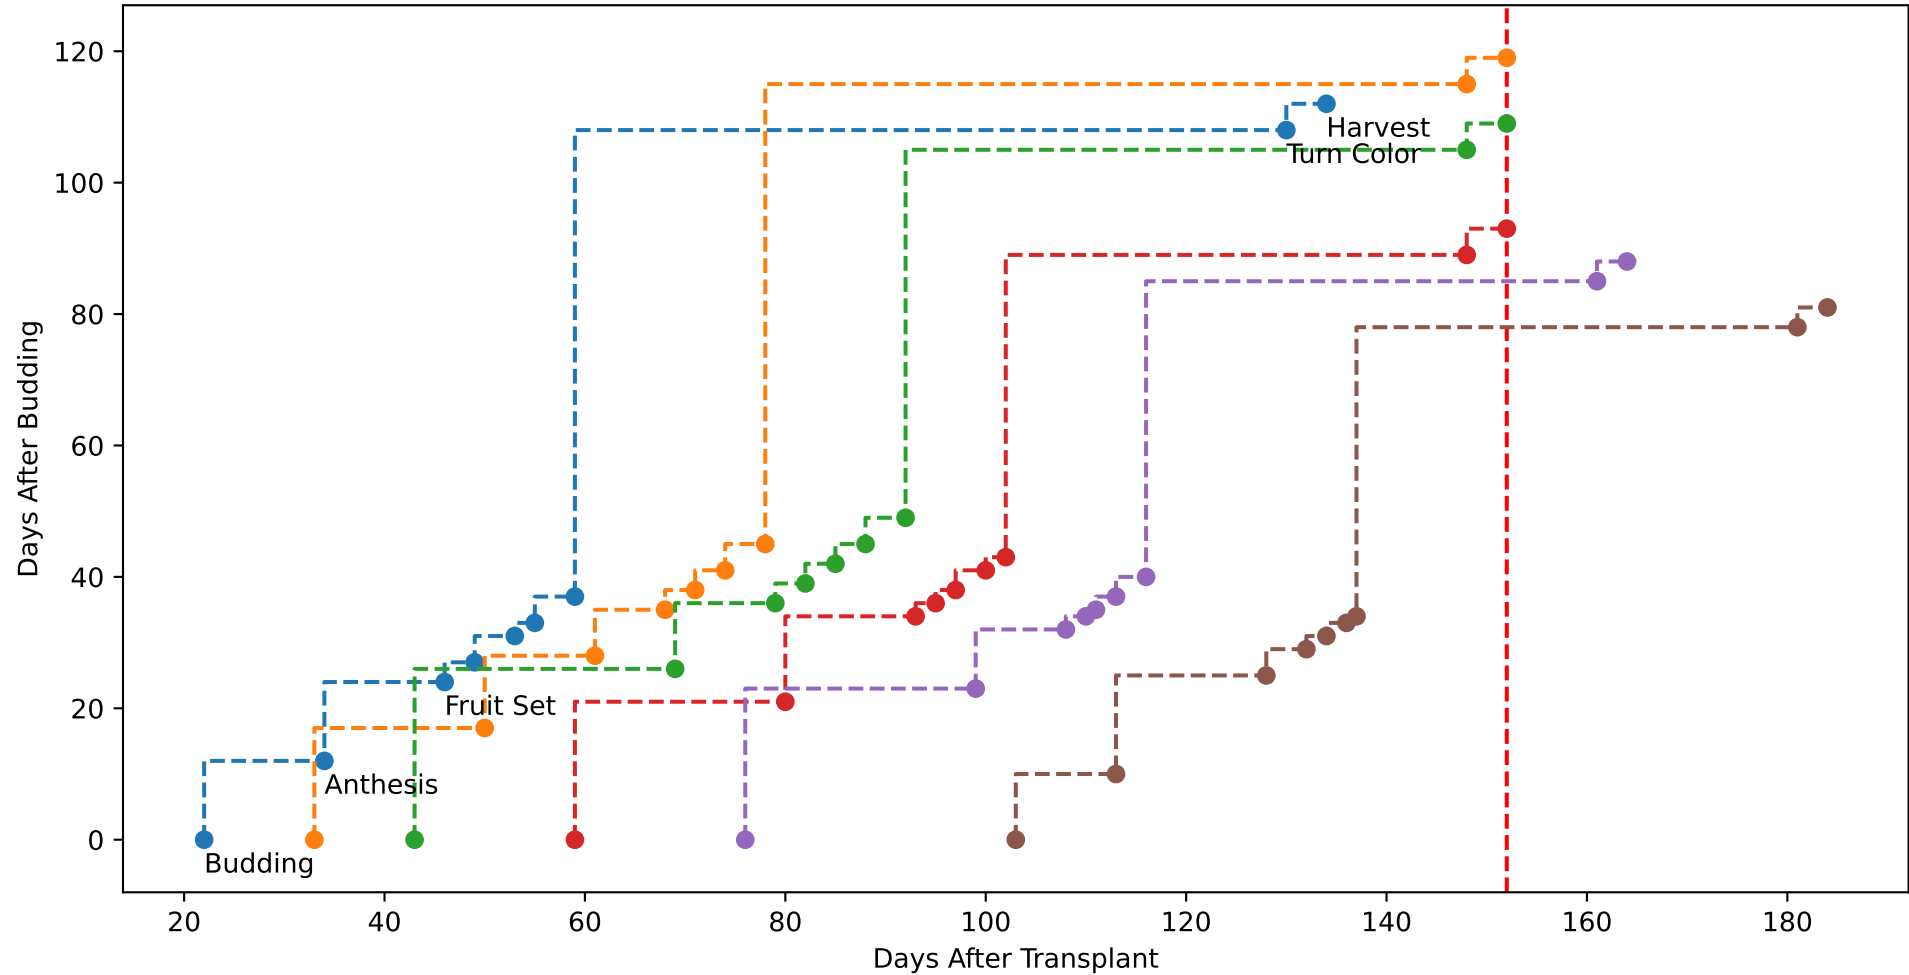

Model Prediction (P10AW)

P10AW: ['LfN', 'NdN', 'TsN', 'tgtLfN', 'prunLfN']

P10AW: ['LfN', 'LfNT', 'TsN', 'TsNT']

P10AW: ['LfA', 'peakTgtLAI']

P10AW (plot by DAT)

P10AW TsN1 (plot by DAT)

P10AW TsN2 (plot by DAT)

P10AW TsN3 (plot by DAT)

P10AW TsN4 (plot by DAT)

P10AW TsN5 (plot by DAT)

P10AW TsN6 (plot by DAT)

P10AW (plot by adjDAT)

P10AW TsN1 (plot by adjDAT)

P10AW TsN2 (plot by adjDAT)

P10AW TsN3 (plot by adjDAT)

P10AW TsN4 (plot by adjDAT)

P10AW TsN5 (plot by adjDAT)

P10AW TsN6 (plot by adjDAT)

['S1L6']

LfA (PS10M)

['S1L9']

['S1L10']

['S1L12']

['S1T5Fr5']

['S1T6Fr1']

Plot Env Data

Plot [['sfTemp', 'sfInit', 'sfDev', 'sfDem']]

Plot ['sfDemLfA']

Plot ['sfDemFrV']

Plot EnvOpt Decision