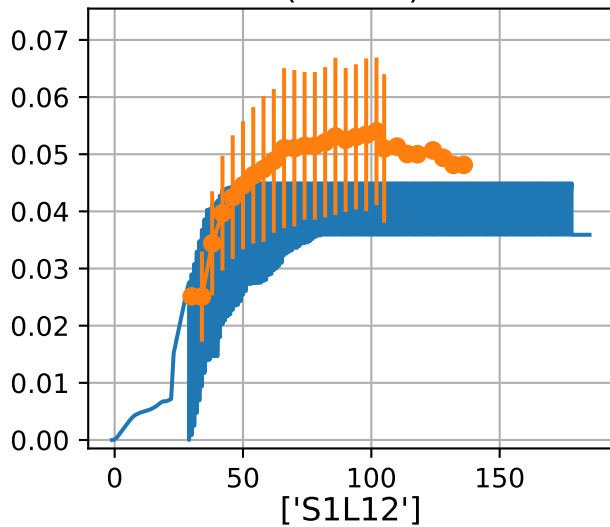

Model Prediction (P10AW)

P10AW: ['LfN', 'NdN', 'TsN', 'tgtLfN', 'prunLfN']

P10AW: ['LfN', 'LfNT', 'TsN', 'TsNT']

P10AW: ['LfA', 'peakTgtLAI']

P10AW (plot by DAT)

P10AW TsN1 (plot by DAT)

P10AW TsN2 (plot by DAT)

P10AW TsN3 (plot by DAT)

P10AW TsN4 (plot by DAT)

P10AW TsN5 (plot by DAT)

P10AW TsN6 (plot by DAT)

P10AW (plot by adjDAT)

P10AW TsN1 (plot by adjDAT)

P10AW TsN2 (plot by adjDAT)

P10AW TsN3 (plot by adjDAT)

P10AW TsN4 (plot by adjDAT)

P10AW TsN5 (plot by adjDAT)

P10AW TsN6 (plot by adjDAT)

['S1L6']

LfA (PS10M)

['S1L9']

['S1L10']

['S1L12']

['S1L13']

['S1L15']

LfA ['S1L16']

['S1L18']

['S1L19']

['S1L21']

['S1L22']

['S1T1Fr1']