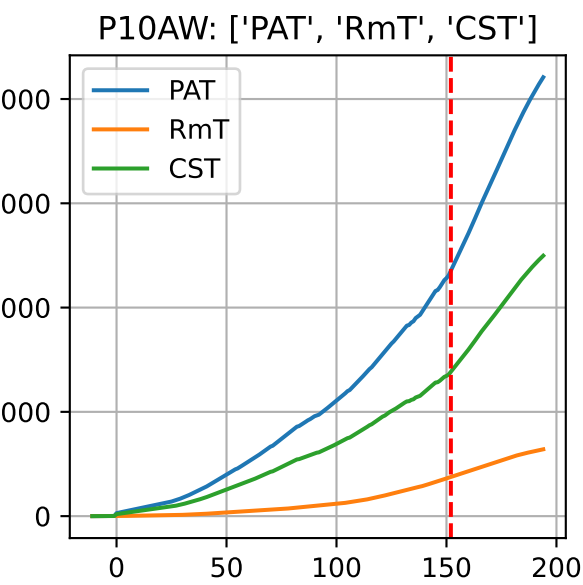

Model Prediction (P10AW)

P10AW: ['LfN', 'NdN', 'TsN', 'tgtLfN', 'prunLfN']

P10AW: ['LfN', 'LfNT', 'TsN', 'TsNT']

P10AW: ['LfA', 'peakTgtLAI']

P10AW (plot by DAT)

P10AW TsN1 (plot by DAT)

P10AW TsN2 (plot by DAT)