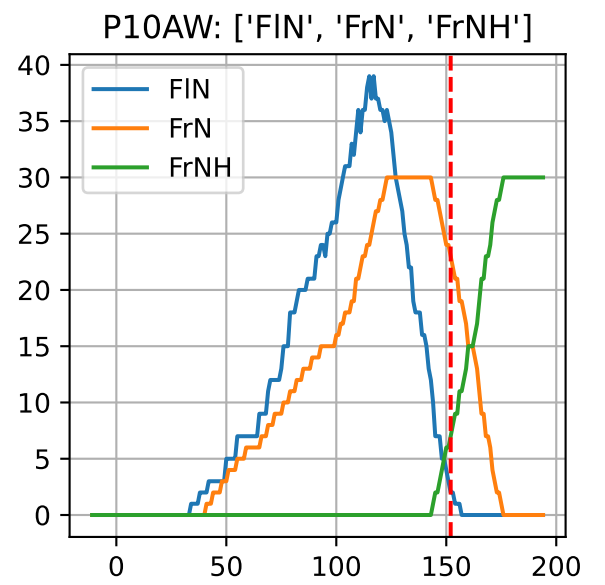

Model Prediction (P10AW)

P10AW: ['LfN', 'NdN', 'TsN', 'tgtLfN', 'prunLfN']

P10AW: ['LfN', 'LfNT', 'TsN', 'TsNT']

P10AW: ['LfA', 'peakTgtLAI']

P10AW (plot by DAT)

P10AW TsN1 (plot by DAT)

P10AW TsN2 (plot by DAT)

P10AW TsN3 (plot by DAT)

P10AW TsN4 (plot by DAT)

P10AW TsN5 (plot by DAT)

P10AW TsN6 (plot by DAT)

P10AW (plot by adjDAT)

P10AW TsN1 (plot by adjDAT)

P10AW TsN2 (plot by adjDAT)

P10AW TsN3 (plot by adjDAT)