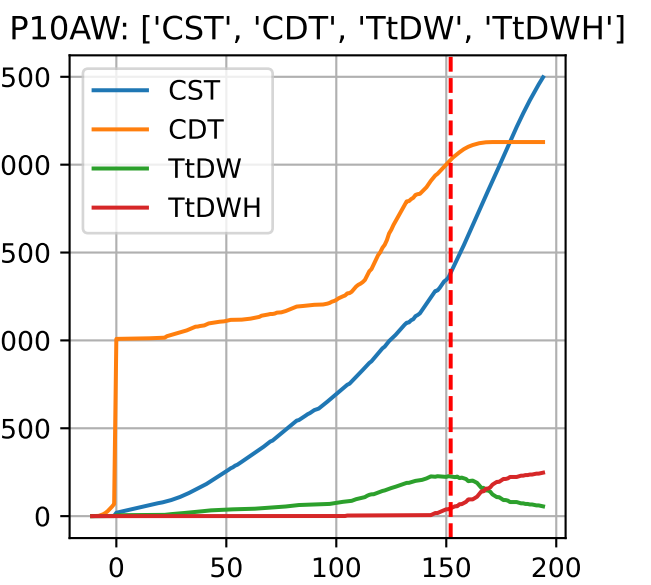

Model Prediction (P10AW)

P10AW: ['LfN', 'NdN', 'TsN', 'tgtLfN', 'prunLfN']

P10AW: ['LfN', 'LfNT', 'TsN', 'TsNT']

P10AW: ['LfA', 'peakTgtLAI']

P10AW (plot by DAT)

P10AW TsN1 (plot by DAT)

P10AW TsN2 (plot by DAT)

P10AW TsN3 (plot by DAT)

P10AW TsN4 (plot by DAT)

P10AW TsN5 (plot by DAT)

P10AW TsN6 (plot by DAT)

P10AW (plot by adjDAT)

P10AW TsN1 (plot by adjDAT)

P10AW TsN2 (plot by adjDAT)

P10AW TsN3 (plot by adjDAT)