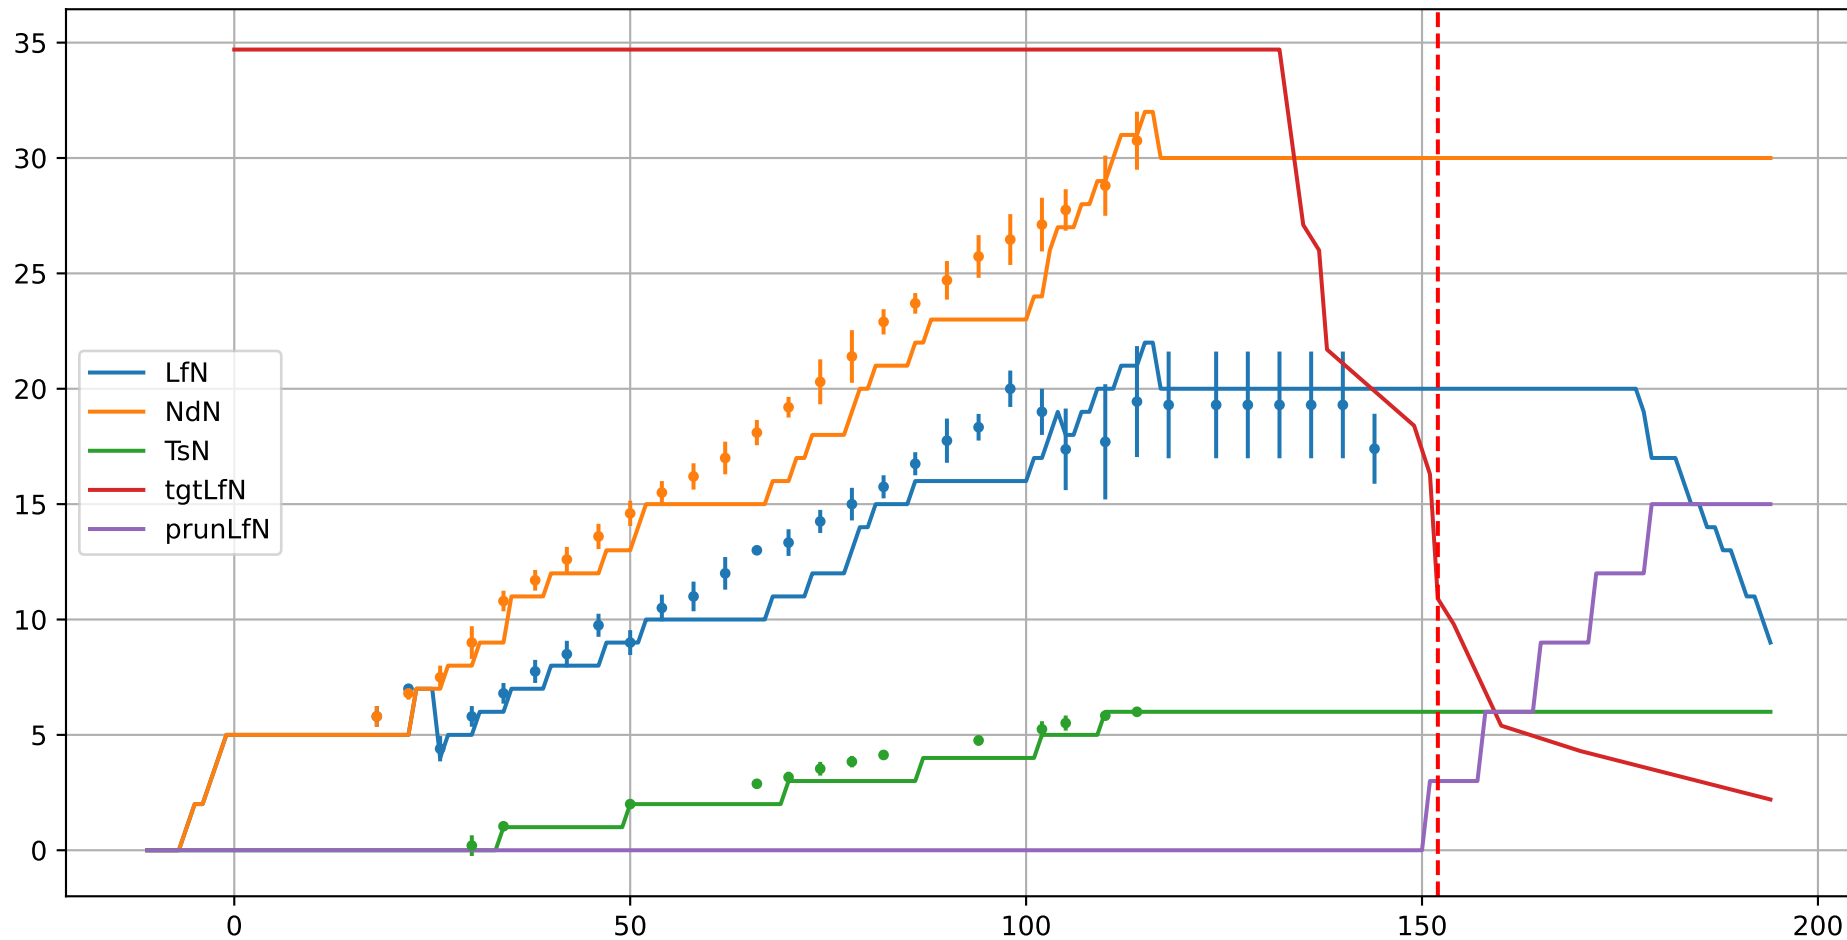

Model Prediction (P10AW)

P10AW: ['LfN', 'NdN', 'TsN', 'tgtLfN', 'prunLfN']

P10AW: ['LfN', 'LfNT', 'TsN', 'TsNT']

P10AW: ['LfA', 'peakTgtLAI']

P10AW (plot by DAT)

P10AW TsN1 (plot by DAT)

P10AW TsN2 (plot by DAT)

P10AW TsN3 (plot by DAT)

P10AW TsN4 (plot by DAT)

P10AW TsN5 (plot by DAT)

P10AW TsN6 (plot by DAT)

P10AW (plot by adjDAT)

P10AW TsN1 (plot by adjDAT)

P10AW TsN2 (plot by adjDAT)

P10AW TsN3 (plot by adjDAT)

P10AW TsN4 (plot by adjDAT)

P10AW TsN5 (plot by adjDAT)

P10AW TsN6 (plot by adjDAT)

['S1L6']

LfA (PS10M)

['S1L9']

['S1L10']

['S1L12']

['S1T5Fr5']

['S1T6Fr1']

Plot Env Data

Plot [['sfTemp', 'sfInit', 'sfDev', 'sfDem']]

Plot ['sfDemLfA']

Plot ['sfDemFrV']

Plot EnvOpt Decision