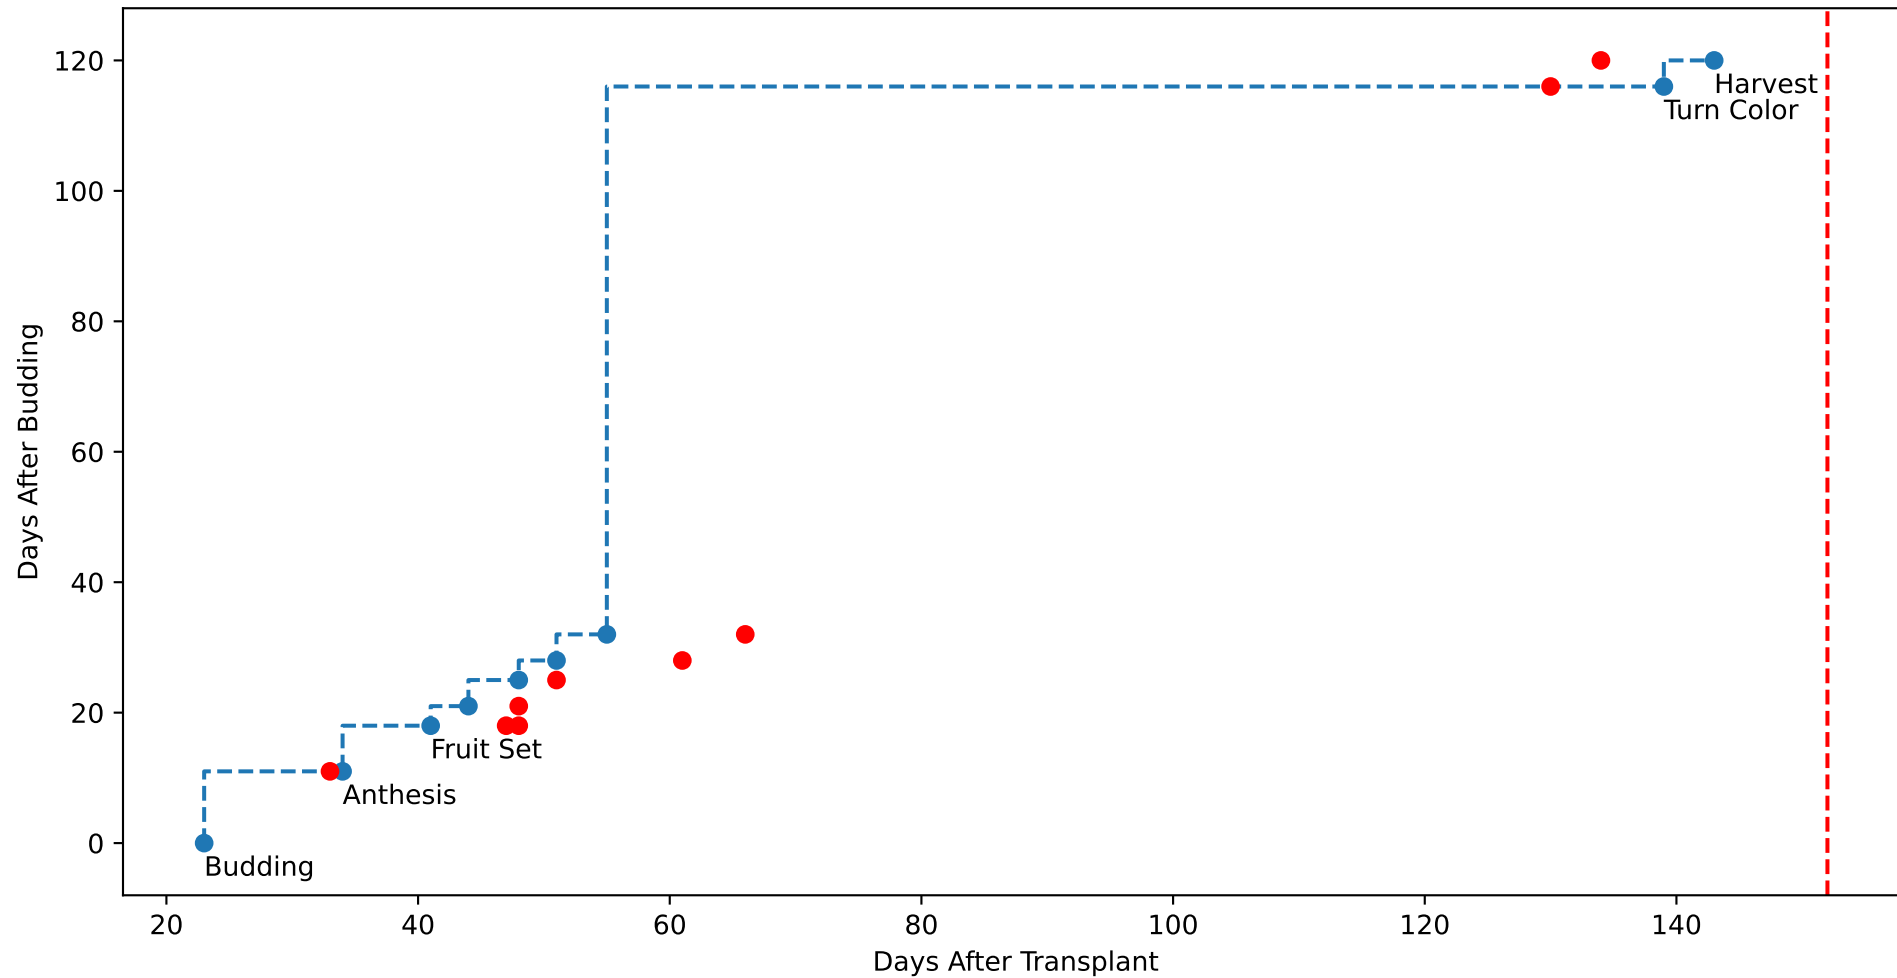

Model Prediction (P10AW)

P10AW: ['LfN', 'NdN', 'TsN', 'tgtLfN', 'prunLfN']

P10AW: ['LfN', 'LfNT', 'TsN', 'TsNT']

P10AW: ['LfA', 'peakTgtLAI']

P10AW (plot by DAT)

P10AW TsN1 (plot by DAT)

P10AW TsN2 (plot by DAT)

P10AW TsN3 (plot by DAT)

P10AW TsN4 (plot by DAT)

P10AW TsN5 (plot by DAT)

P10AW TsN6 (plot by DAT)

P10AW (plot by adjDAT)

P10AW TsN1 (plot by adjDAT)

P10AW TsN2 (plot by adjDAT)

P10AW TsN3 (plot by adjDAT)

P10AW TsN4 (plot by adjDAT)

P10AW TsN5 (plot by adjDAT)

P10AW TsN6 (plot by adjDAT)

['S1L6']

LfA (PS10M)

['S1L9']

['S1L10']

['S1L12']