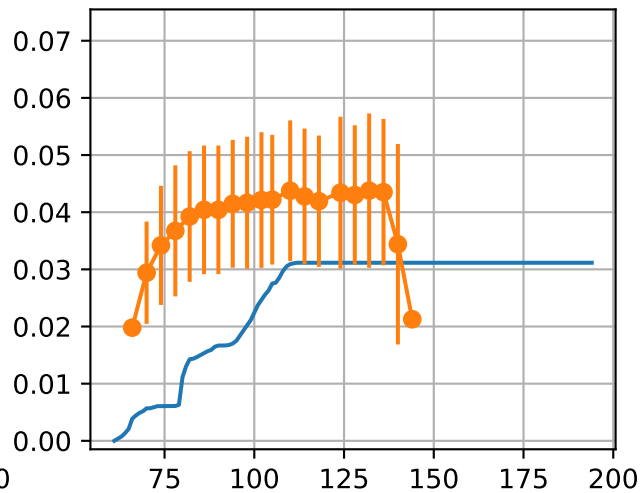

Model Prediction (P10AW)

P10AW: ['LfN', 'NdN', 'TsN', 'tgtLfN', 'prunLfN']

P10AW: ['LfN', 'LfNT', 'TsN', 'TsNT']

P10AW: ['LfA', 'peakTgtLAI']

P10AW (plot by DAT)

P10AW TsN1 (plot by DAT)

P10AW TsN2 (plot by DAT)

P10AW TsN3 (plot by DAT)

P10AW TsN4 (plot by DAT)

P10AW TsN5 (plot by DAT)

P10AW TsN6 (plot by DAT)

P10AW (plot by adjDAT)

P10AW TsN1 (plot by adjDAT)

P10AW TsN2 (plot by adjDAT)

P10AW TsN3 (plot by adjDAT)

P10AW TsN4 (plot by adjDAT)

P10AW TsN5 (plot by adjDAT)

P10AW TsN6 (plot by adjDAT)

['S1L6']

LfA (PS10M)

['S1L9']

['S1L10']

['S1L12']

['S1L13']

['S1L15']

LfA ['S1L16']

['S1L18']

['S1L19']

['S1L21']

['S1L22']

['S1T1Fr1']