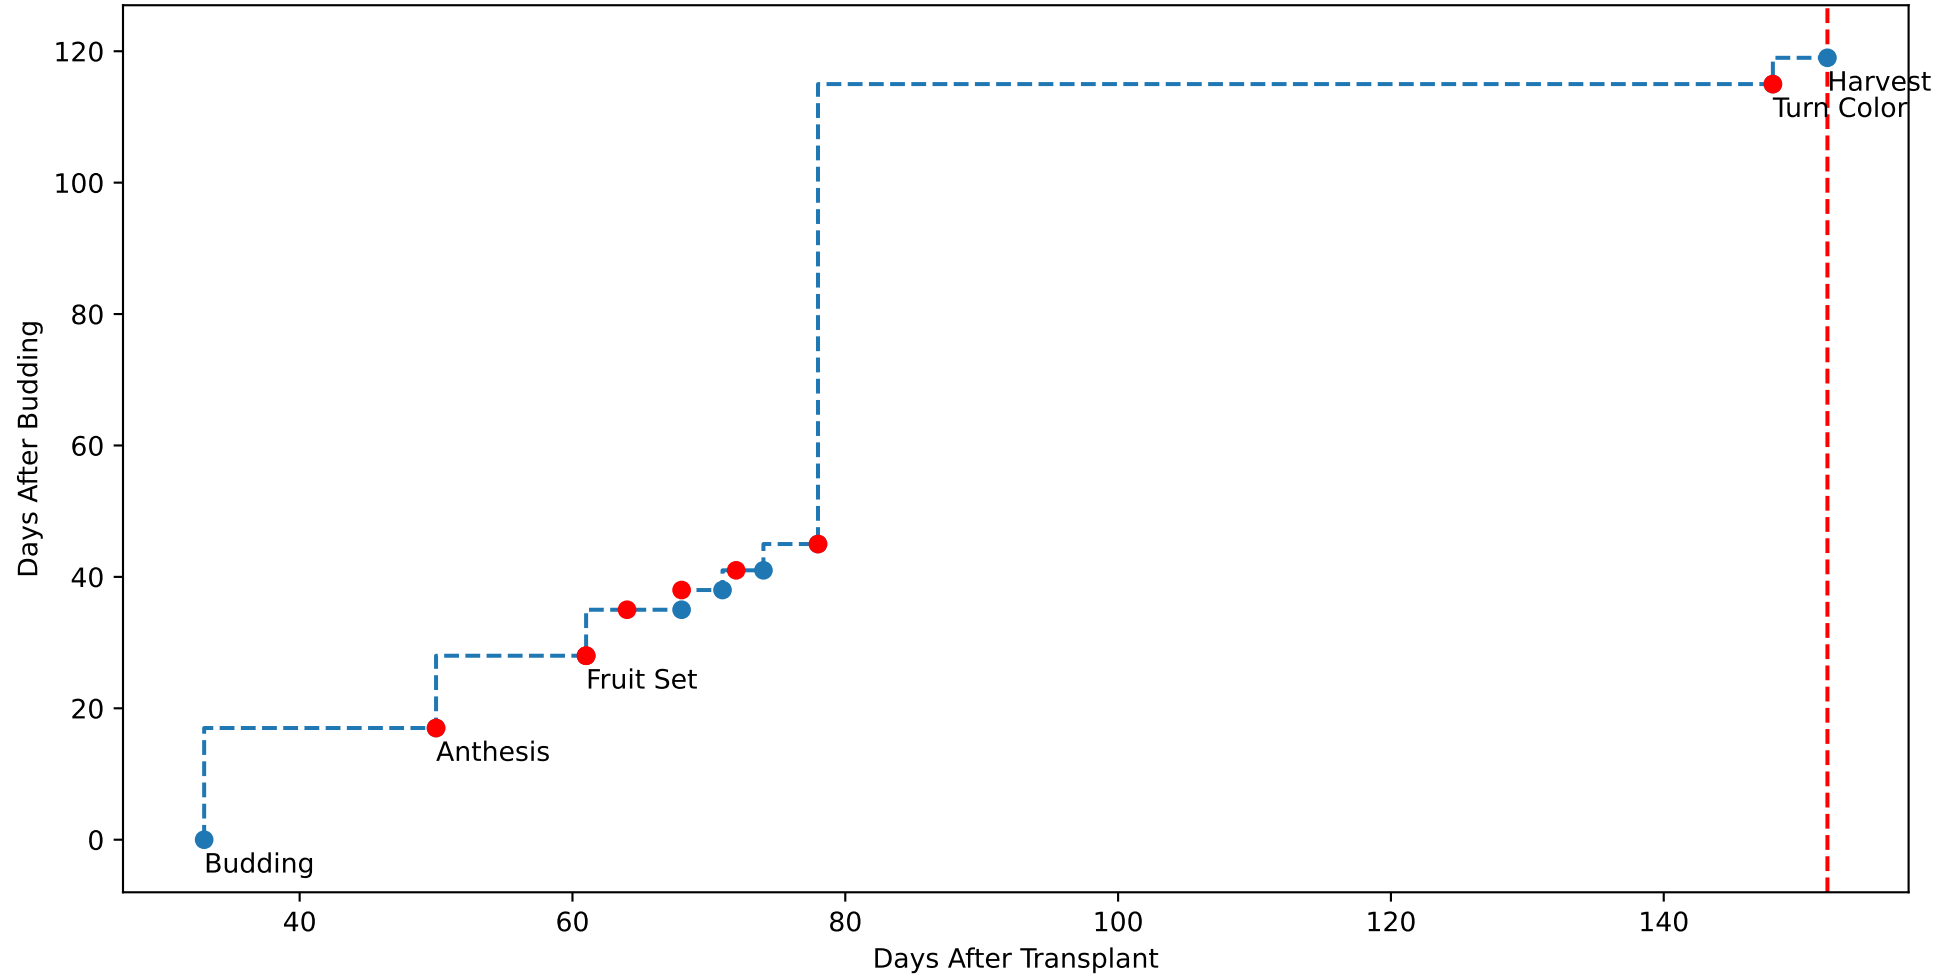

Model Prediction (P10AW)

P10AW: ['LfN', 'NdN', 'TsN', 'tgtLfN', 'prunLfN']

P10AW: ['LfN', 'LfNT', 'TsN', 'TsNT']

P10AW: ['LfA', 'peakTgtLAI']

P10AW (plot by DAT)

P10AW TsN1 (plot by DAT)

P10AW TsN2 (plot by DAT)

P10AW TsN3 (plot by DAT)

P10AW TsN4 (plot by DAT)

P10AW TsN5 (plot by DAT)

P10AW TsN6 (plot by DAT)

P10AW (plot by adjDAT)

P10AW TsN1 (plot by adjDAT)

P10AW TsN2 (plot by adjDAT)

P10AW TsN3 (plot by adjDAT)

P10AW TsN4 (plot by adjDAT)

P10AW TsN5 (plot by adjDAT)

P10AW TsN6 (plot by adjDAT)

['S1L6']

LfA (PS10M)

['S1L9']

['S1L10']

['S1L12']