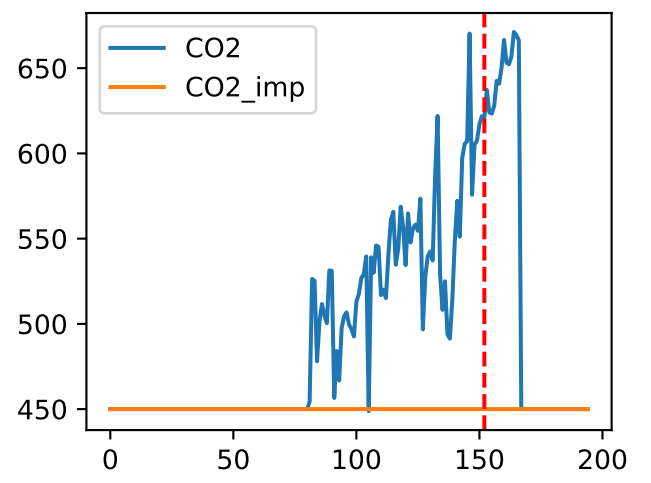

FrV (S1T1Fr5)

['S1T2Fr1']

['S1T2Fr5']

['S1T3Fr1']

['S1T3Fr5']

['S1T4Fr1']

FrV (P104Fr5)

['S1T5Fr1']

['S1T5Fr5']

['S1T6Fr1']

Plot Env Data

Plot [['sfTemp', 'sfInit', 'sfDev', 'sfDem']]

Plot ['sfDemLfA']

Plot ['sfDemFrV']

Plot EnvOpt Decision