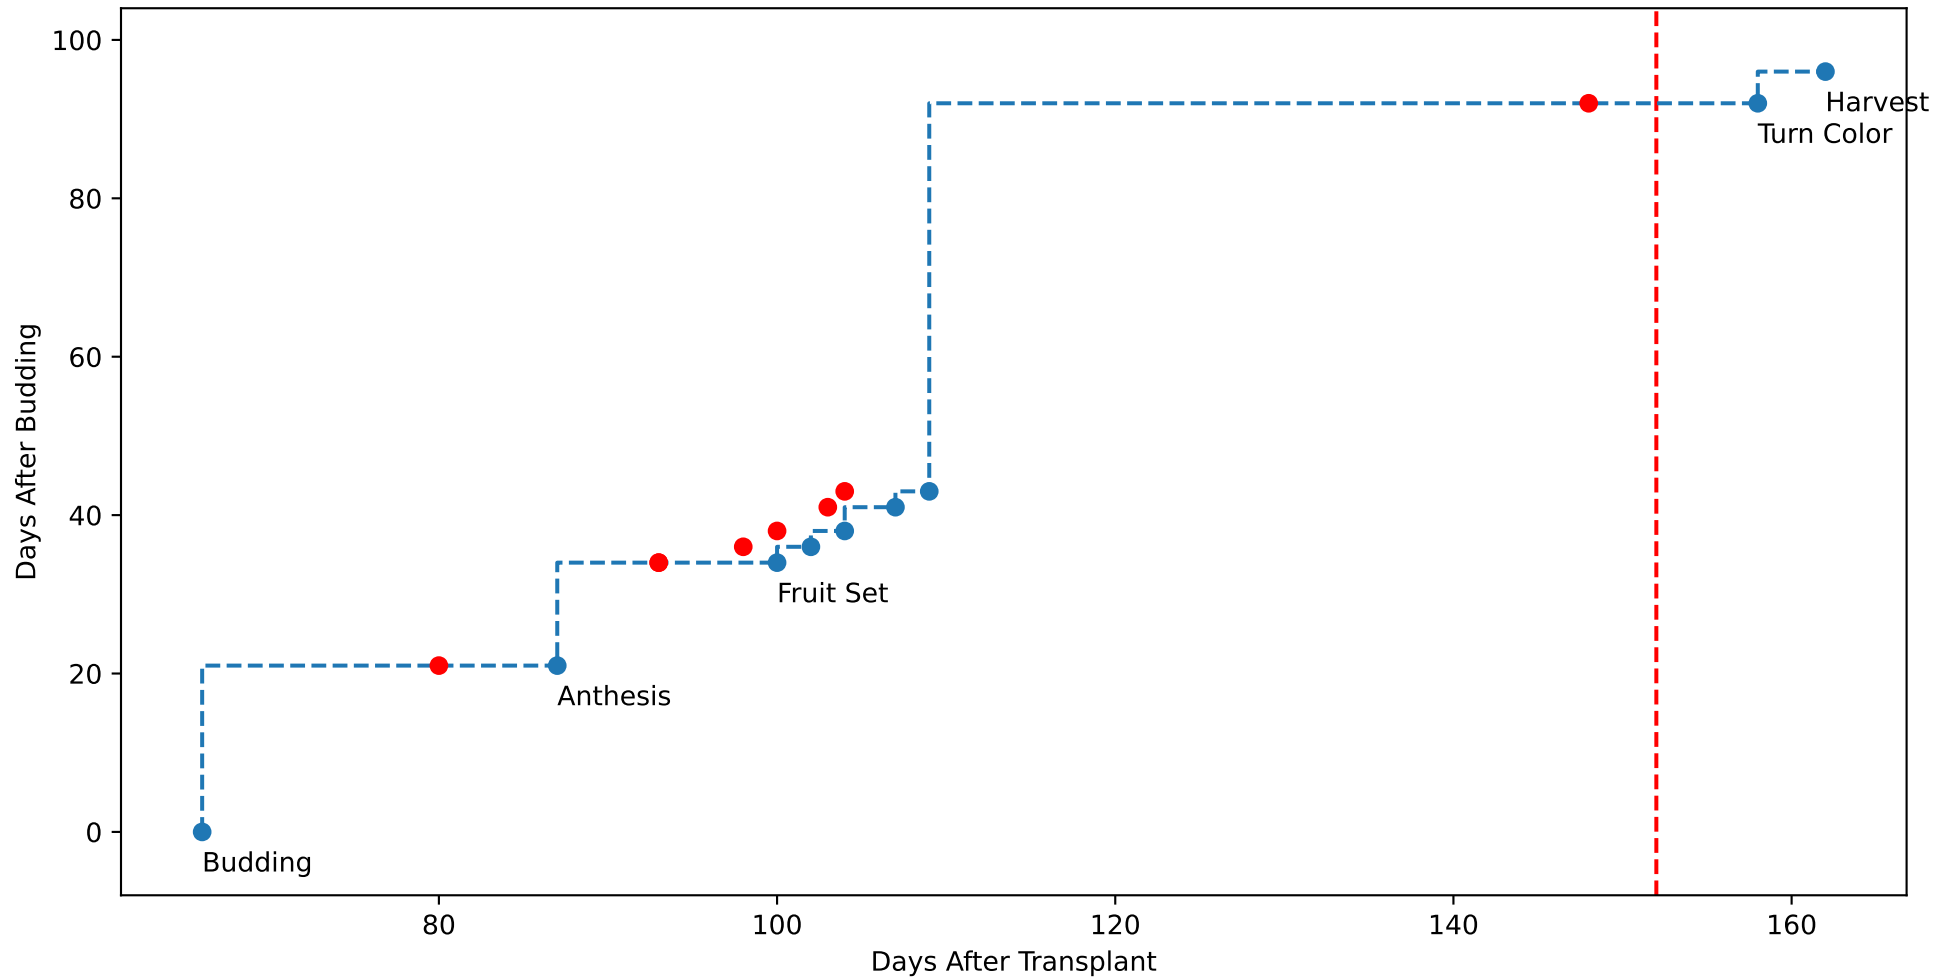

Model Prediction (P10AW)

P10AW: ['LfN', 'NdN', 'TsN', 'tgtLfN', 'prunLfN']

P10AW: ['LfN', 'LfNT', 'TsN', 'TsNT']

P10AW: ['LfA', 'peakTgtLAI']

P10AW (plot by DAT)

P10AW TsN1 (plot by DAT)

P10AW TsN2 (plot by DAT)

P10AW TsN3 (plot by DAT)

P10AW TsN4 (plot by DAT)

P10AW TsN5 (plot by DAT)

P10AW TsN6 (plot by DAT)

P10AW (plot by adjDAT)

P10AW TsN1 (plot by adjDAT)

P10AW TsN2 (plot by adjDAT)

P10AW TsN3 (plot by adjDAT)

P10AW TsN4 (plot by adjDAT)

P10AW TsN5 (plot by adjDAT)

P10AW TsN6 (plot by adjDAT)

['S1L6']

LfA (PS10M)

['S1L9']

['S1L10']

['S1L12']