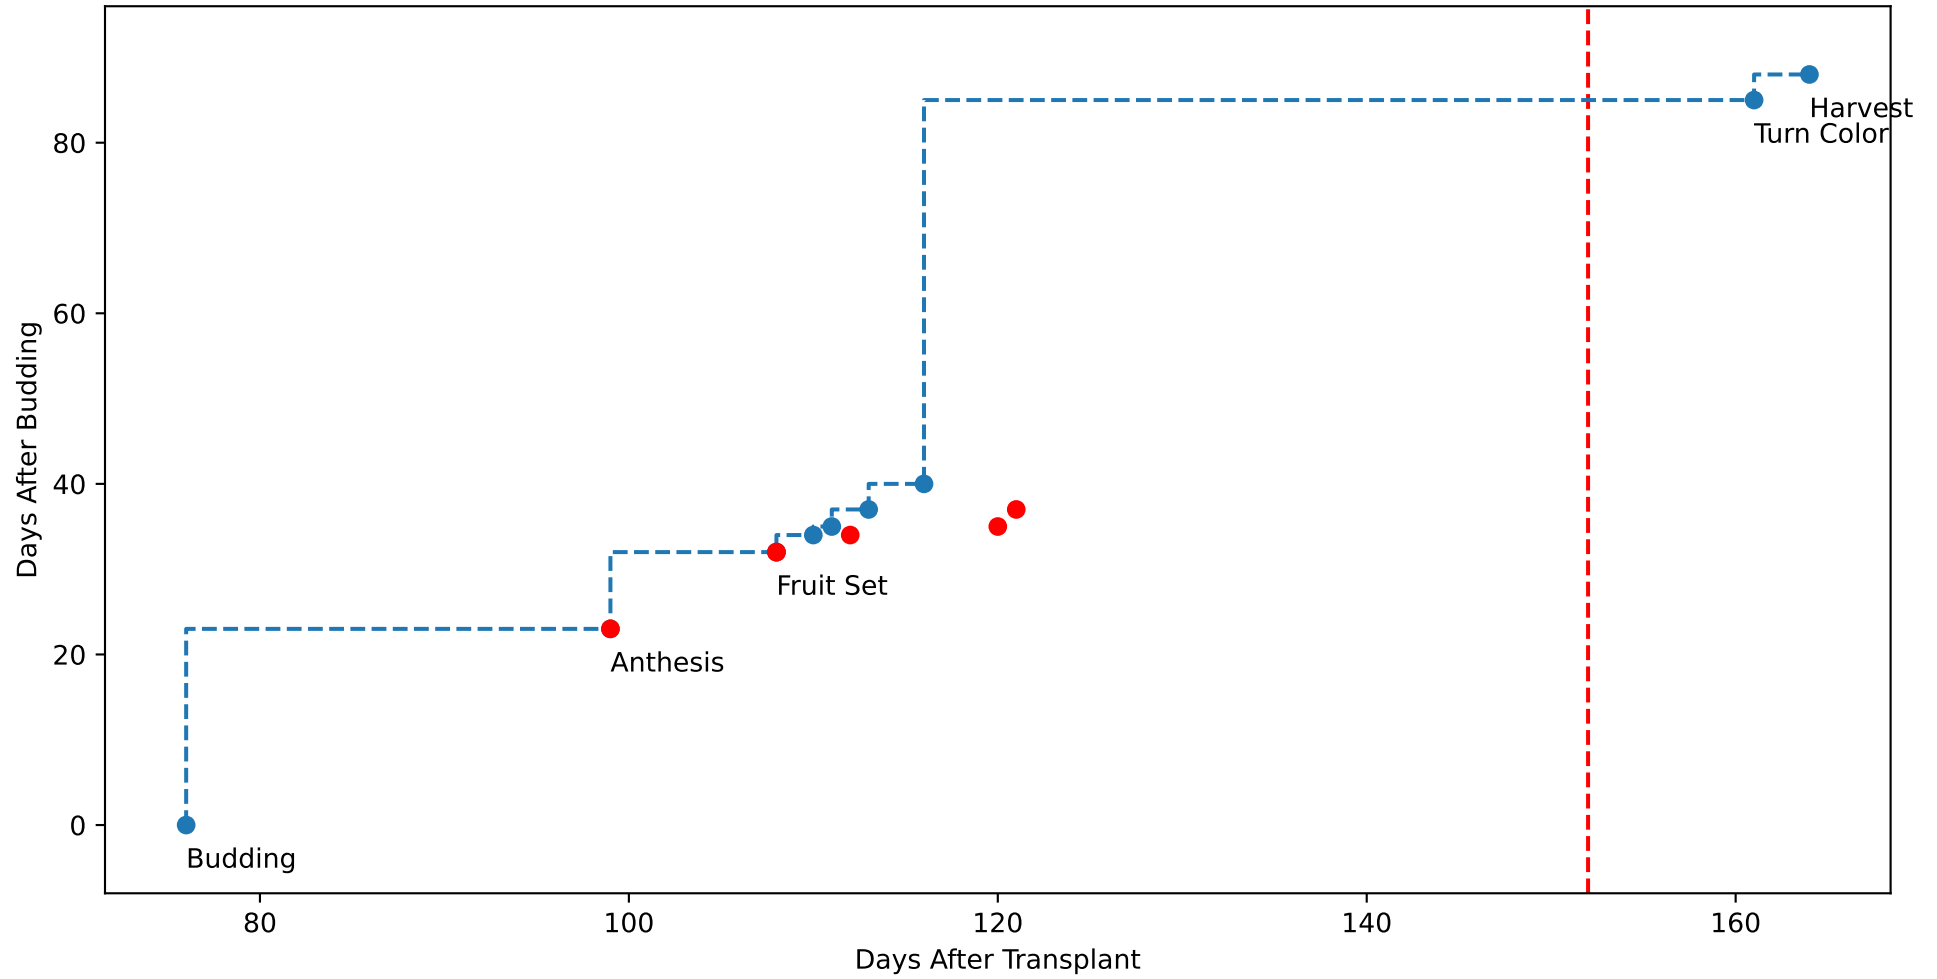

Model Prediction (P10AW)

P10AW: ['LfN', 'NdN', 'TsN', 'tgtLfN', 'prunLfN']

P10AW: ['LfN', 'LfNT', 'TsN', 'TsNT']

P10AW: ['LfA', 'peakTgtLAI']

P10AW (plot by DAT)

P10AW TsN1 (plot by DAT)

P10AW TsN2 (plot by DAT)

P10AW TsN3 (plot by DAT)

P10AW TsN4 (plot by DAT)

P10AW TsN5 (plot by DAT)

P10AW TsN6 (plot by DAT)

P10AW (plot by adjDAT)

P10AW TsN1 (plot by adjDAT)

P10AW TsN2 (plot by adjDAT)

P10AW TsN3 (plot by adjDAT)

P10AW TsN4 (plot by adjDAT)

P10AW TsN5 (plot by adjDAT)

P10AW TsN6 (plot by adjDAT)

['S1L6']

LfA (PS10M)

['S1L9']

['S1L10']

['S1L12']