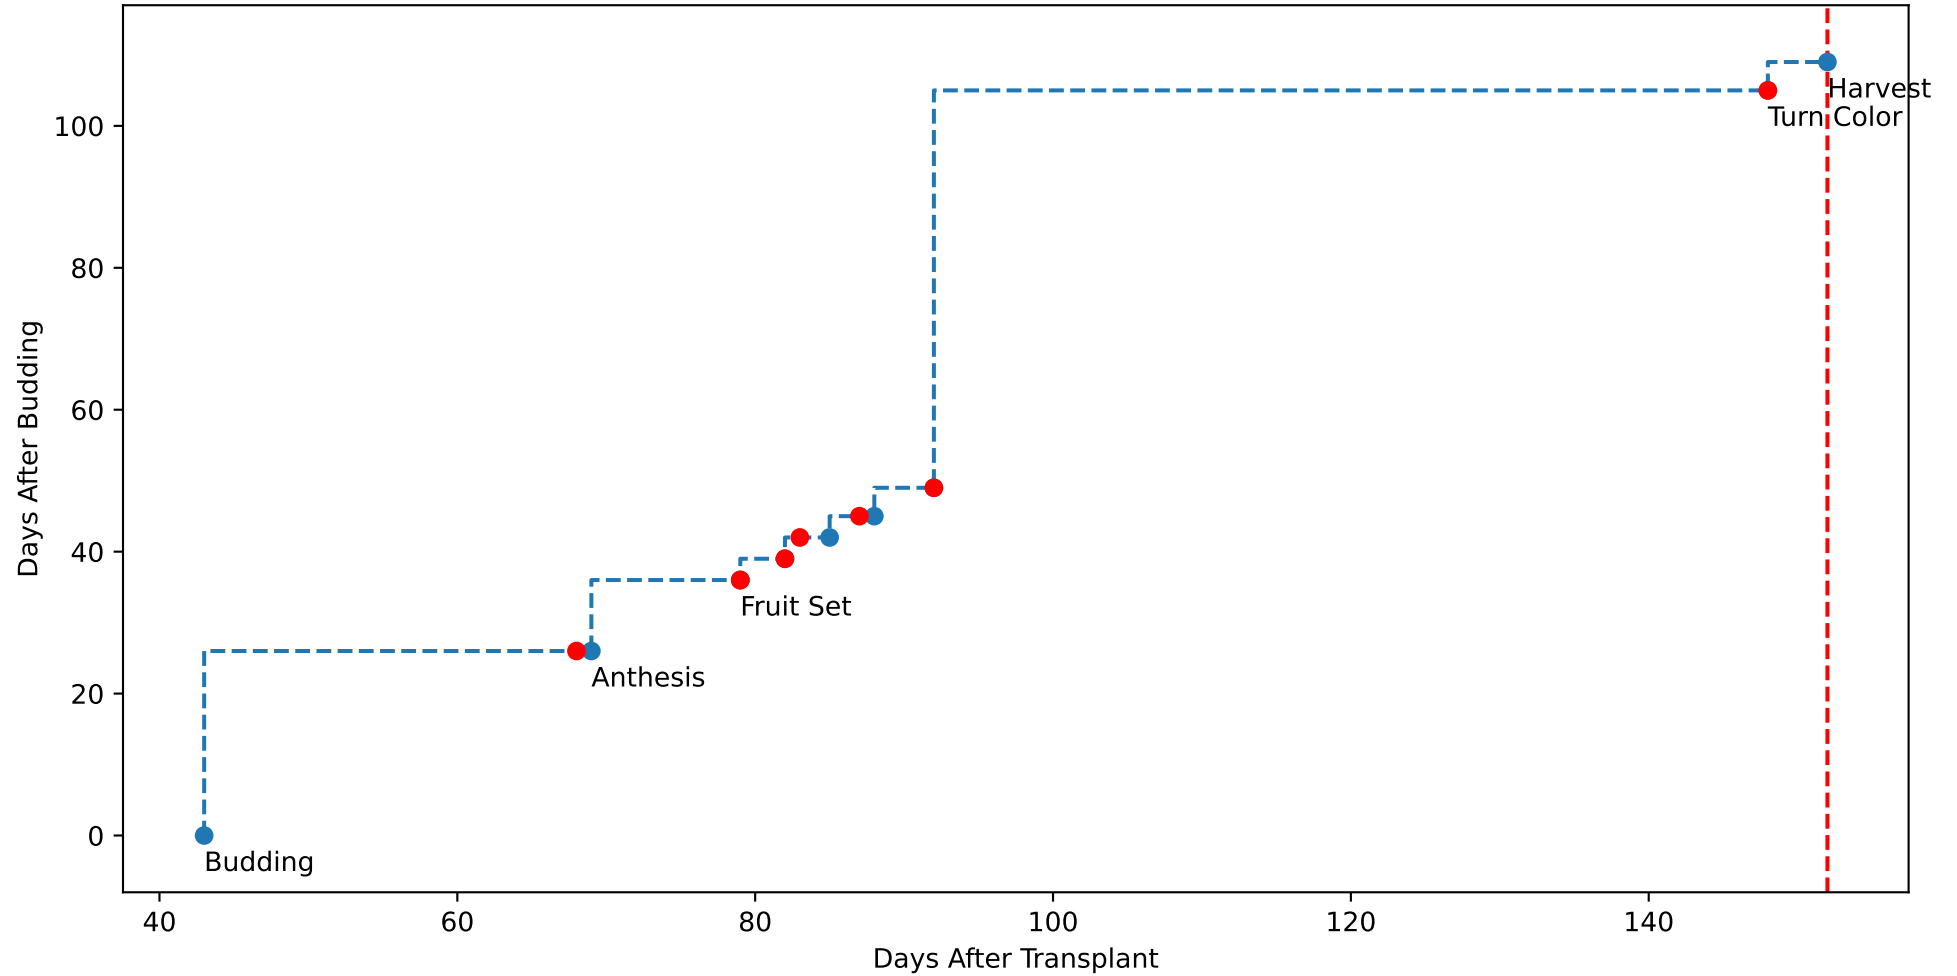

Model Prediction (P10AW)

P10AW: ['LfN', 'NdN', 'TsN', 'tgtLfN', 'prunLfN']

P10AW: ['LfN', 'LfNT', 'TsN', 'TsNT']

P10AW: ['LfA', 'peakTgtLAI']

P10AW (plot by DAT)

P10AW TsN1 (plot by DAT)

P10AW TsN2 (plot by DAT)

P10AW TsN3 (plot by DAT)

P10AW TsN4 (plot by DAT)

P10AW TsN5 (plot by DAT)

P10AW TsN6 (plot by DAT)

P10AW (plot by adjDAT)

P10AW TsN1 (plot by adjDAT)

P10AW TsN2 (plot by adjDAT)

P10AW TsN3 (plot by adjDAT)

P10AW TsN4 (plot by adjDAT)

P10AW TsN5 (plot by adjDAT)

P10AW TsN6 (plot by adjDAT)

['S1L6']

LfA (PS10M)

['S1L9']

['S1L10']

['S1L12']