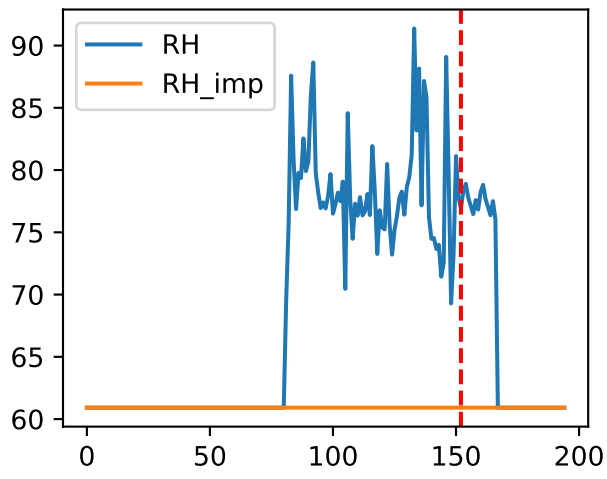

FrV (S1T1Fr5)

['S1T2Fr1']

['S1T2Fr5']

['S1T3Fr1']

['S1T3Fr5']

['S1T4Fr1']

FrV (P104Fr5)

['S1T5Fr1']

['S1T5Fr5']

['S1T6Fr1']

Plot Env Data

Plot [['sfTemp', 'sfInit', 'sfDev', 'sfDem']]

Plot ['sfDemLfA']

Plot ['sfDemFrV']

Plot EnvOpt Decision