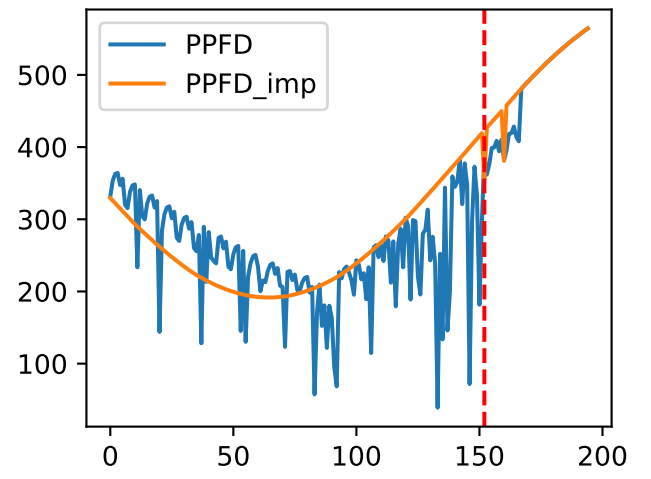

FrV (S1T1Fr5)

['S1T2Fr1']

['S1T2Fr5']

['S1T3Fr1']

['S1T3Fr5']

['S1T4Fr1']

FrV (P104Fr5)

['S1T5Fr1']

['S1T5Fr5']

['S1T6Fr1']

Plot Env Data

Plot [['sfTemp', 'sfInit', 'sfDev', 'sfDem']]

Plot ['sfDemLfA']

Plot ['sfDemFrV']

Plot EnvOpt Decision