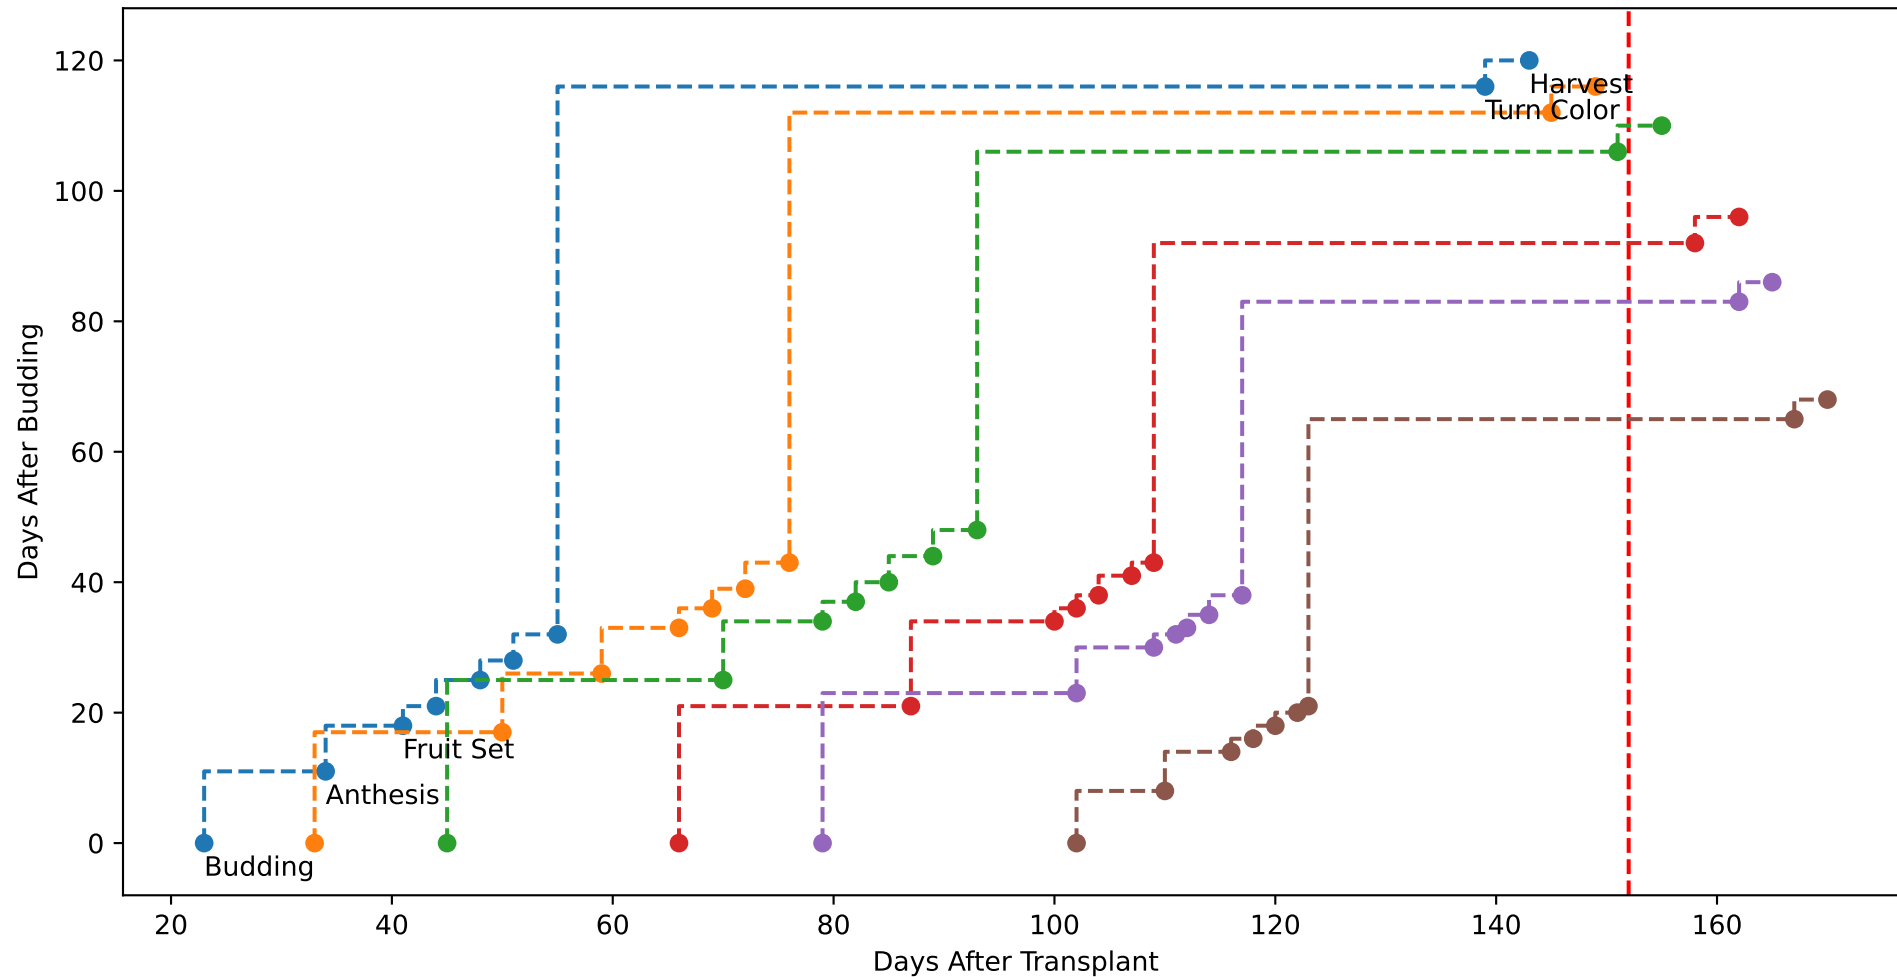

Model Prediction (P10AW)

P10AW: ['LfN', 'NdN', 'TsN', 'tgtLfN', 'prunLfN']

P10AW: ['LfN', 'LfNT', 'TsN', 'TsNT']

P10AW: ['LfA', 'peakTgtLAI']

P10AW (plot by DAT)

P10AW TsN1 (plot by DAT)

P10AW TsN2 (plot by DAT)

P10AW TsN3 (plot by DAT)

P10AW TsN4 (plot by DAT)

P10AW TsN5 (plot by DAT)

P10AW TsN6 (plot by DAT)

P10AW (plot by adjDAT)

P10AW TsN1 (plot by adjDAT)

P10AW TsN2 (plot by adjDAT)

P10AW TsN3 (plot by adjDAT)

P10AW TsN4 (plot by adjDAT)

P10AW TsN5 (plot by adjDAT)

P10AW TsN6 (plot by adjDAT)

['S1L6']

LfA (PS10M)

['S1L9']

['S1L10']

['S1L12']