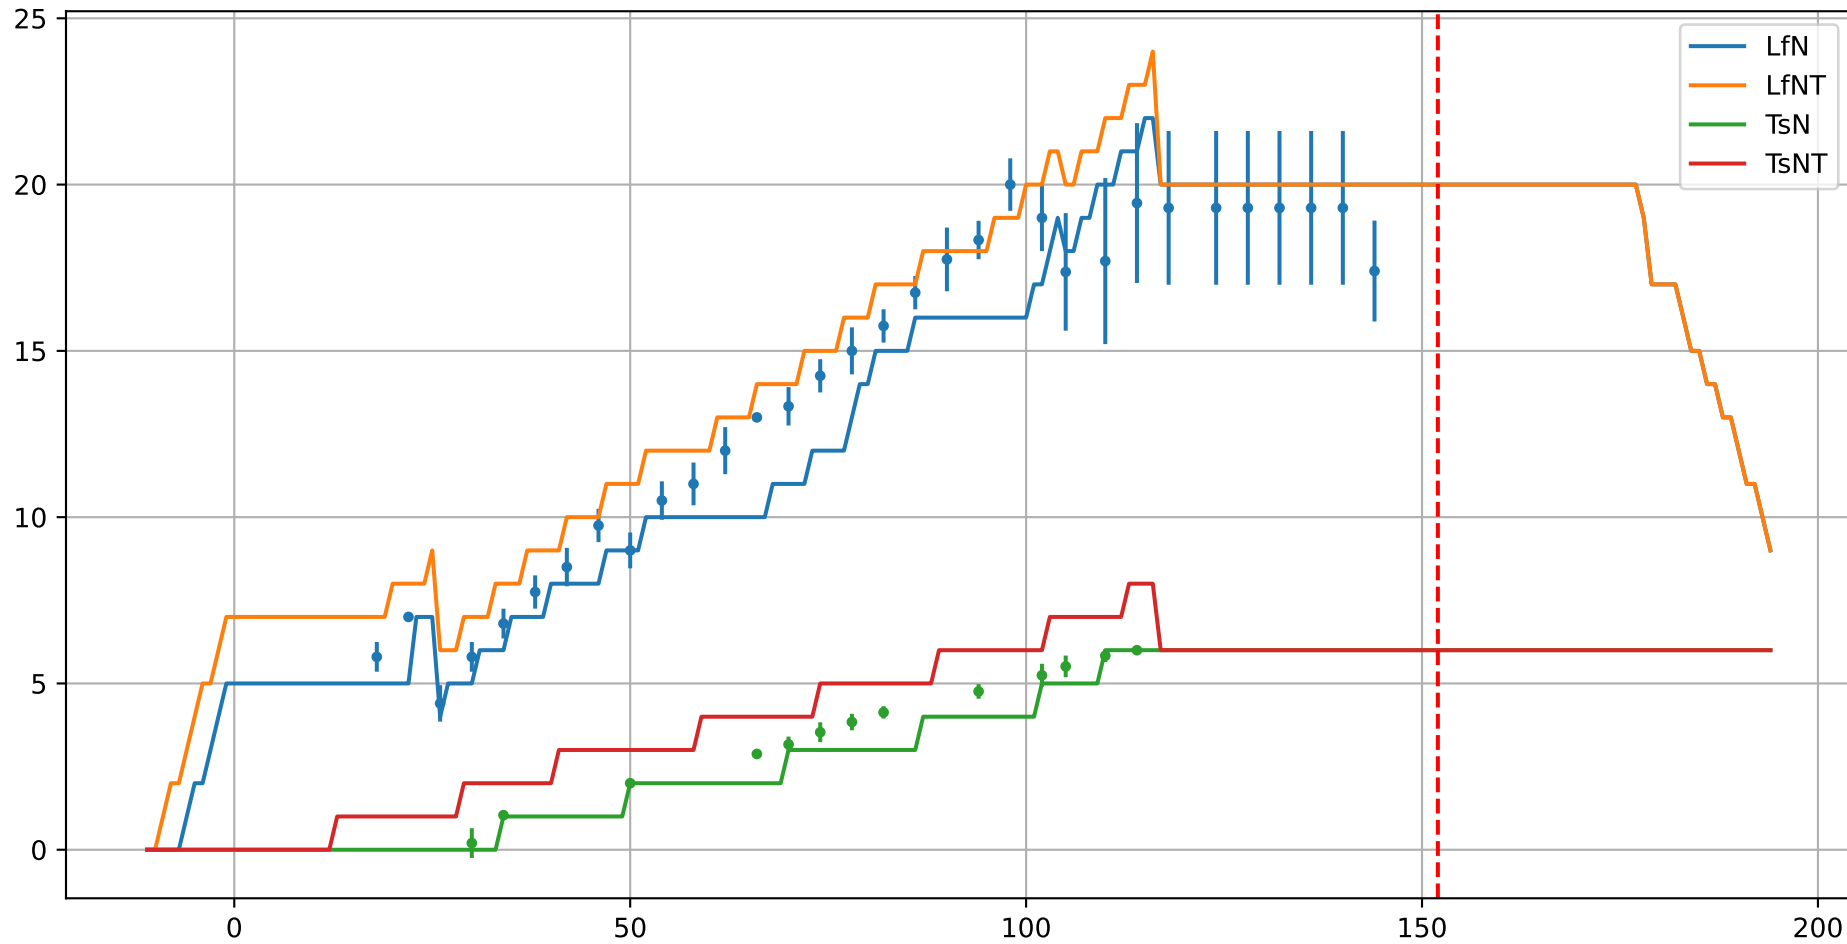

Model Prediction (P10AW)

P10AW: ['LfN', 'NdN', 'TsN', 'tgtLfN', 'prunLfN']

P10AW: ['LfN', 'LfNT', 'TsN', 'TsNT']

P10AW: ['LfA', 'peakTgtLAI']

P10AW (plot by DAT)

P10AW TsN1 (plot by DAT)

P10AW TsN2 (plot by DAT)

P10AW TsN3 (plot by DAT)

P10AW TsN4 (plot by DAT)

P10AW TsN5 (plot by DAT)

P10AW TsN6 (plot by DAT)

P10AW (plot by adjDAT)

P10AW TsN1 (plot by adjDAT)

P10AW TsN2 (plot by adjDAT)

P10AW TsN3 (plot by adjDAT)

P10AW TsN4 (plot by adjDAT)

P10AW TsN5 (plot by adjDAT)

P10AW TsN6 (plot by adjDAT)

['S1L6']

LfA (PS10M)

['S1L9']

['S1L10']

['S1L12']

['S1T5Fr5']

['S1T6Fr1']

Plot Env Data

Plot [['sfTemp', 'sfInit', 'sfDev', 'sfDem']]

Plot ['sfDemLfA']

Plot ['sfDemFrV']

Plot EnvOpt Decision