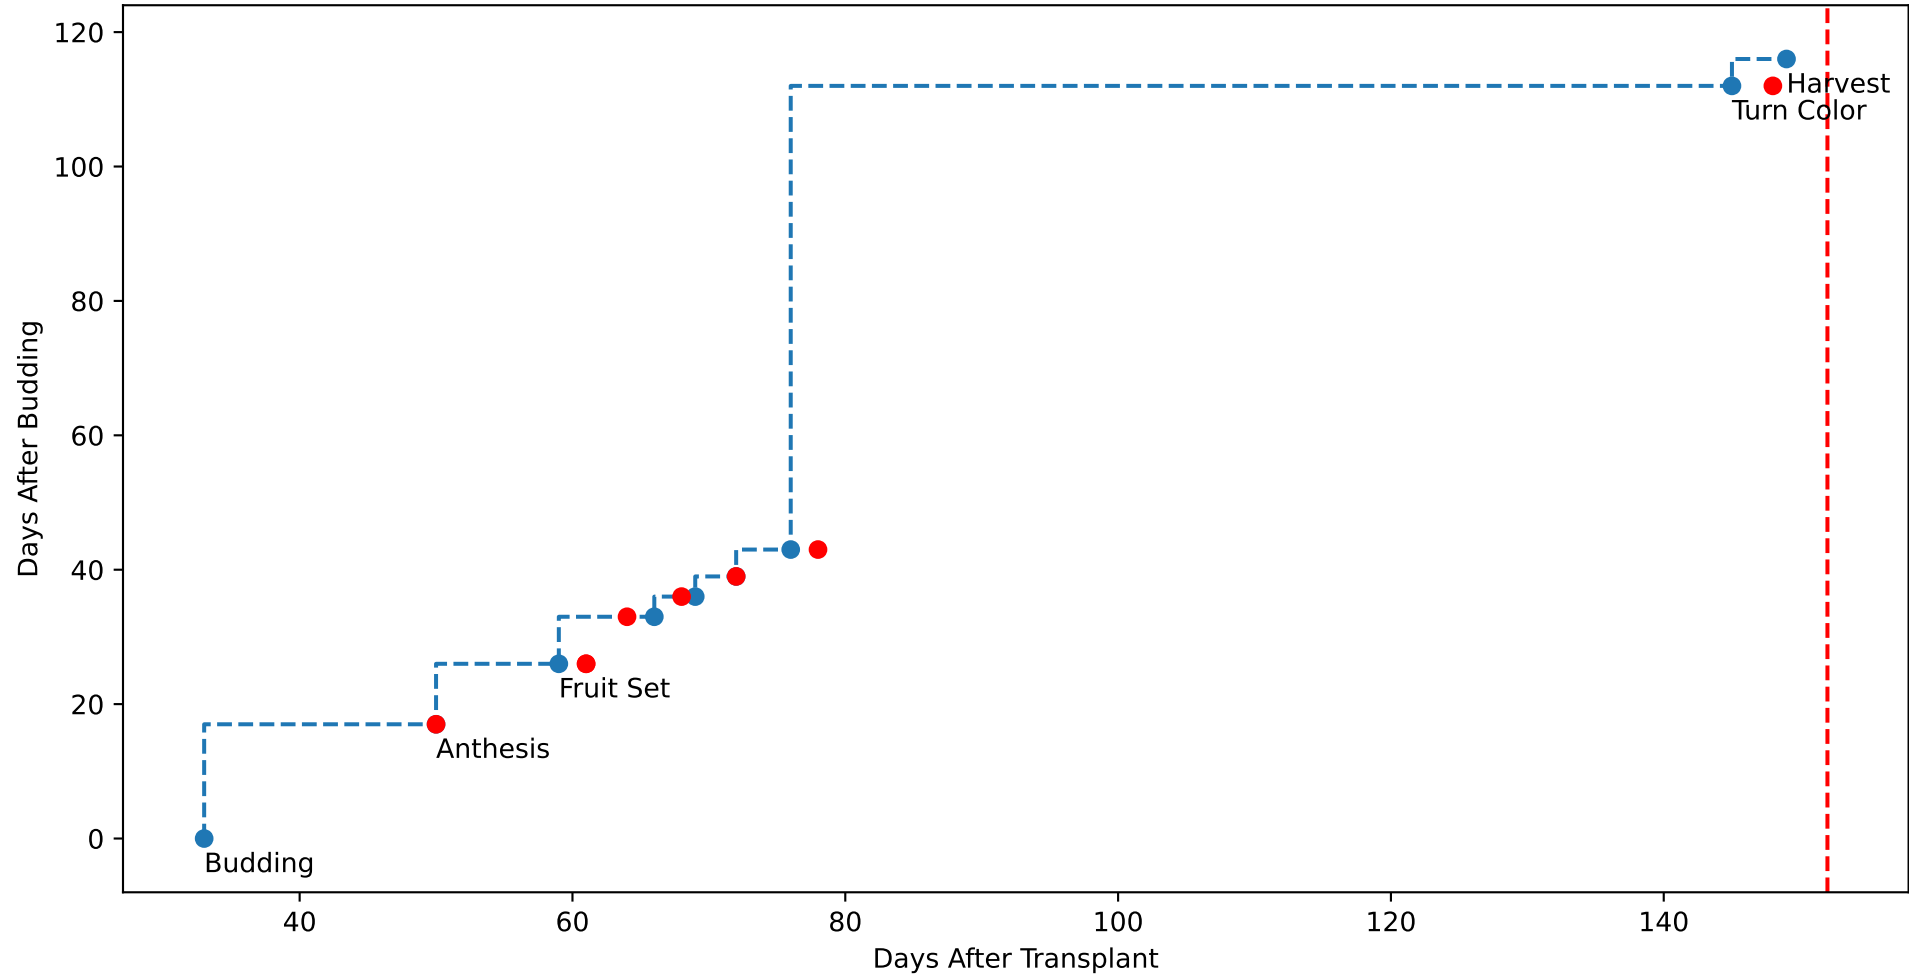

Model Prediction (P10AW)

P10AW: ['LfN', 'NdN', 'TsN', 'tgtLfN', 'prunLfN']

P10AW: ['LfN', 'LfNT', 'TsN', 'TsNT']

P10AW: ['LfA', 'peakTgtLAI']

P10AW (plot by DAT)

P10AW TsN1 (plot by DAT)

P10AW TsN2 (plot by DAT)

P10AW TsN3 (plot by DAT)

P10AW TsN4 (plot by DAT)

P10AW TsN5 (plot by DAT)

P10AW TsN6 (plot by DAT)

P10AW (plot by adjDAT)

P10AW TsN1 (plot by adjDAT)

P10AW TsN2 (plot by adjDAT)

P10AW TsN3 (plot by adjDAT)

P10AW TsN4 (plot by adjDAT)

P10AW TsN5 (plot by adjDAT)

P10AW TsN6 (plot by adjDAT)

['S1L6']

LfA (PS10M)

['S1L9']

['S1L10']

['S1L12']

['S1T5Fr5']

['S1T6Fr1']

Plot Env Data

Plot [['sfTemp', 'sfInit', 'sfDev', 'sfDem']]

Plot ['sfDemLfA']

Plot ['sfDemFrV']

Plot EnvOpt Decision