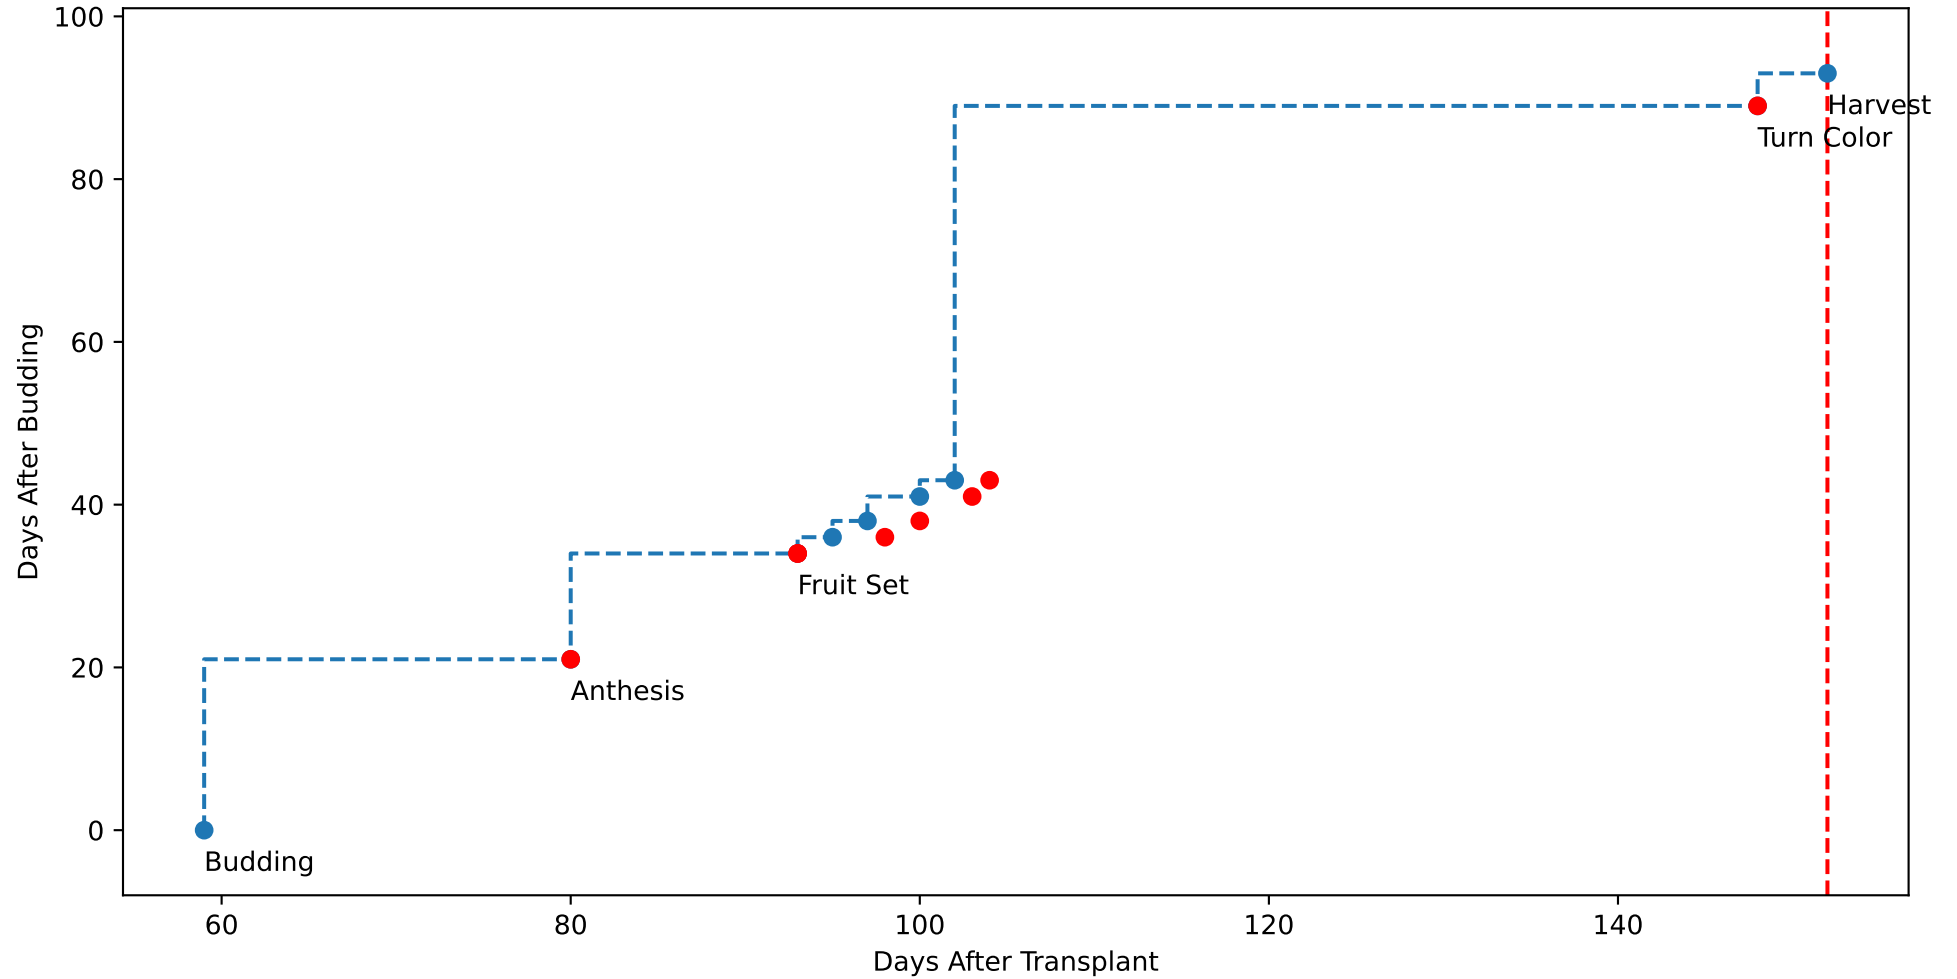

Model Prediction (P10AW)

P10AW: ['LfN', 'NdN', 'TsN', 'tgtLfN', 'prunLfN']

P10AW: ['LfN', 'LfNT', 'TsN', 'TsNT']

P10AW: ['LfA', 'peakTgtLAI']

P10AW (plot by DAT)

P10AW TsN1 (plot by DAT)

P10AW TsN2 (plot by DAT)

P10AW TsN3 (plot by DAT)

P10AW TsN4 (plot by DAT)

P10AW TsN5 (plot by DAT)

P10AW TsN6 (plot by DAT)

P10AW (plot by adjDAT)

P10AW TsN1 (plot by adjDAT)

P10AW TsN2 (plot by adjDAT)

P10AW TsN3 (plot by adjDAT)

P10AW TsN4 (plot by adjDAT)

P10AW TsN5 (plot by adjDAT)

P10AW TsN6 (plot by adjDAT)

['S1L6']

LfA (PS10M)

['S1L9']

['S1L10']

['S1L12']

['S1T5Fr5']

['S1T6Fr1']

Plot Env Data

Plot [['sfTemp', 'sfInit', 'sfDev', 'sfDem']]

Plot ['sfDemLfA']

Plot ['sfDemFrV']

Plot EnvOpt Decision