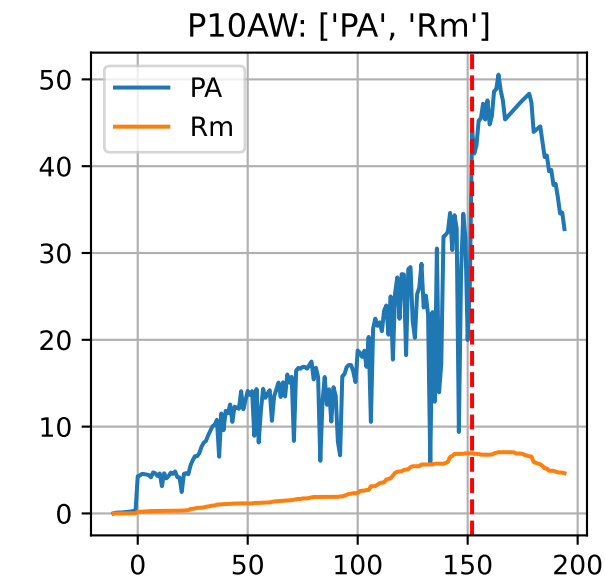

Model Prediction (P10AW)

P10AW: ['LfN', 'NdN', 'TsN', 'tgtLfN', 'prunLfN']

P10AW: ['LfN', 'LfNT', 'TsN', 'TsNT']

P10AW: ['LfA', 'peakTgtLAI']

P10AW (plot by DAT)

P10AW TsN1 (plot by DAT)

P10AW TsN2 (plot by DAT)

P10AW TsN3 (plot by DAT)

P10AW TsN4 (plot by DAT)

P10AW TsN5 (plot by DAT)

P10AW TsN6 (plot by DAT)

P10AW (plot by adjDAT)

P10AW TsN1 (plot by adjDAT)

P10AW TsN2 (plot by adjDAT)

P10AW TsN3 (plot by adjDAT)

P10AW TsN4 (plot by adjDAT)

P10AW TsN5 (plot by adjDAT)

P10AW TsN6 (plot by adjDAT)

['S1L6']

LfA (PS10M)

['S1L9']

['S1L10']

['S1L12']