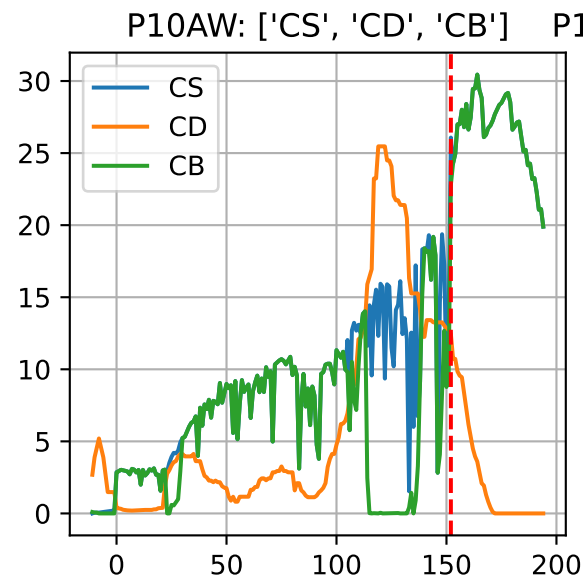

Model Prediction (P10AW)

P10AW: ['LfN', 'NdN', 'TsN', 'tgtLfN', 'prunLfN']

P10AW: ['LfN', 'LfNT', 'TsN', 'TsNT']

P10AW: ['LfA', 'peakTgtLAI']

P10AW (plot by DAT)

P10AW TsN1 (plot by DAT)

P10AW TsN2 (plot by DAT)

P10AW TsN3 (plot by DAT)

P10AW TsN4 (plot by DAT)

P10AW TsN5 (plot by DAT)

P10AW TsN6 (plot by DAT)

P10AW (plot by adjDAT)

P10AW TsN1 (plot by adjDAT)

P10AW TsN2 (plot by adjDAT)

P10AW TsN3 (plot by adjDAT)

P10AW TsN4 (plot by adjDAT)

P10AW TsN5 (plot by adjDAT)

P10AW TsN6 (plot by adjDAT)

['S1L6']

LfA (PS10M)

['S1L9']

['S1L10']

['S1L12']