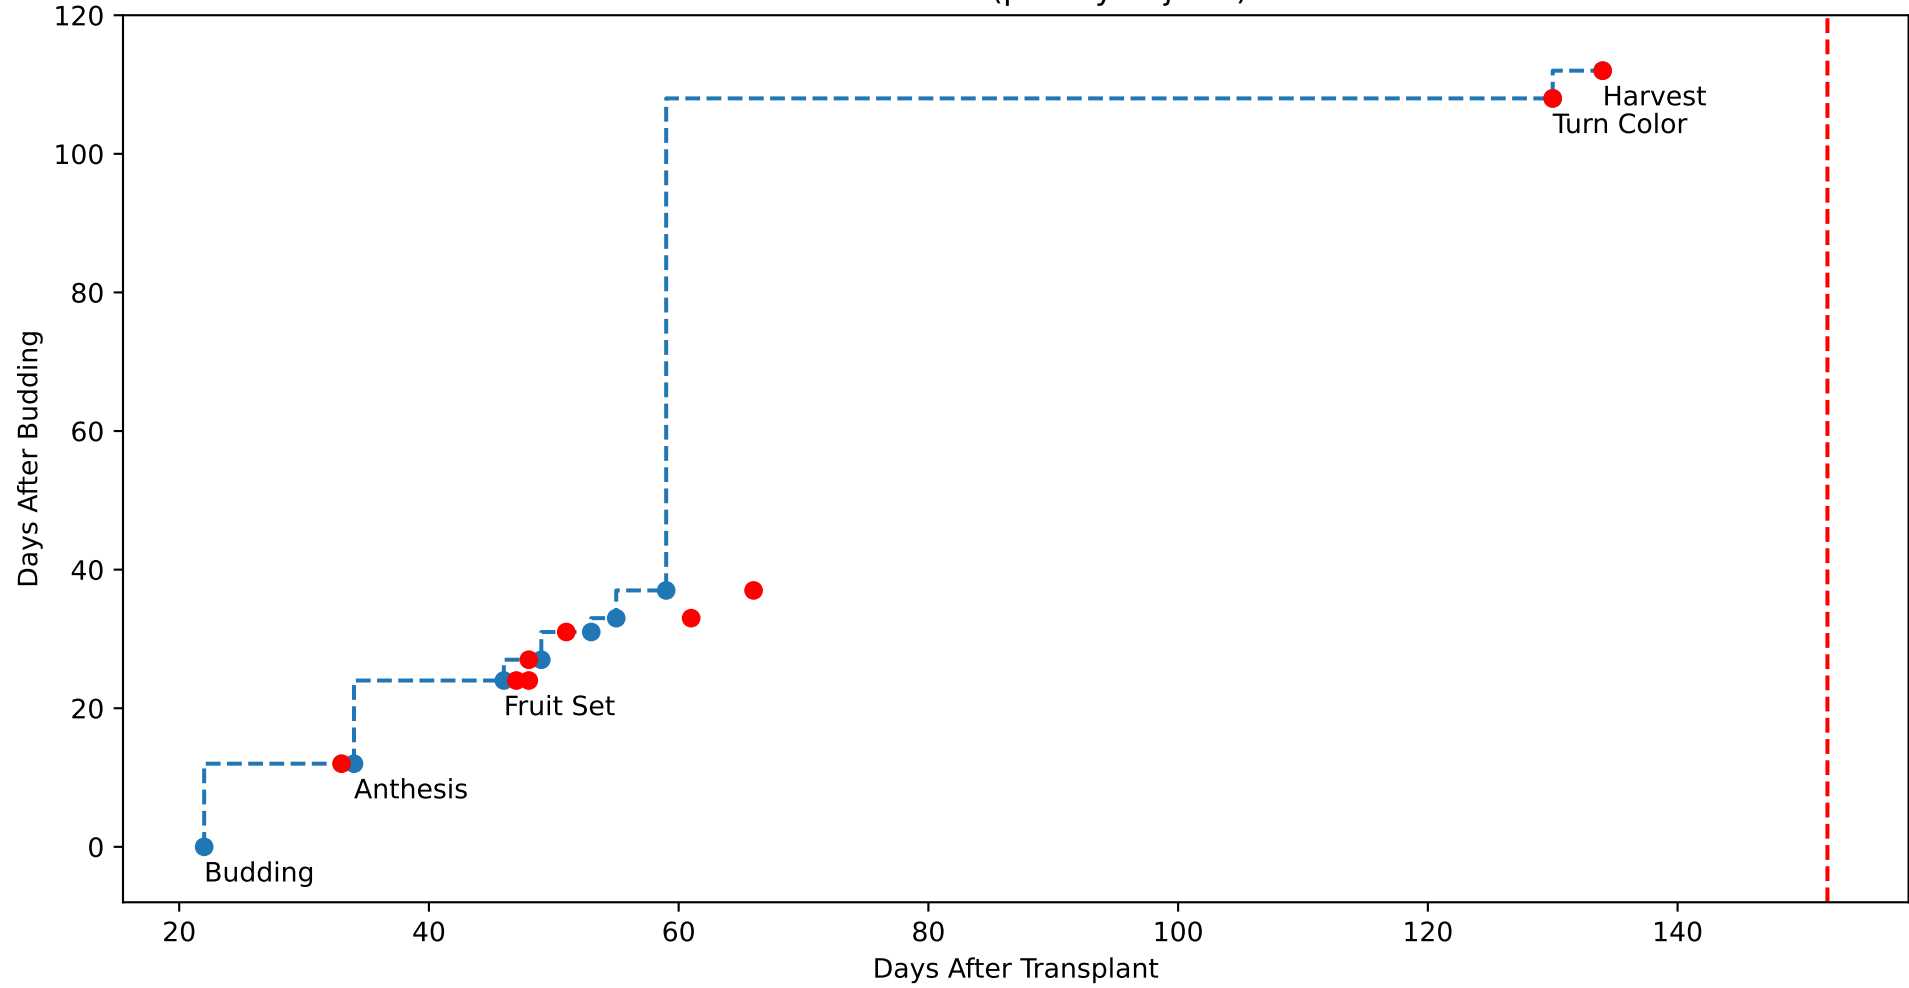

Model Prediction (P10AW)

P10AW: ['LfN', 'NdN', 'TsN', 'tgtLfN', 'prunLfN']

P10AW: ['LfN', 'LfNT', 'TsN', 'TsNT']

P10AW: ['LfA', 'peakTgtLAI']

P10AW (plot by DAT)

P10AW TsN1 (plot by DAT)

P10AW TsN2 (plot by DAT)

P10AW TsN3 (plot by DAT)

P10AW TsN4 (plot by DAT)

P10AW TsN5 (plot by DAT)

P10AW TsN6 (plot by DAT)

P10AW (plot by adjDAT)

P10AW TsN1 (plot by adjDAT)

P10AW TsN2 (plot by adjDAT)

P10AW TsN3 (plot by adjDAT)

P10AW TsN4 (plot by adjDAT)

P10AW TsN5 (plot by adjDAT)

P10AW TsN6 (plot by adjDAT)

['S1L6']

LfA (PS10M)

['S1L9']

['S1L10']

['S1L12']

['S1T5Fr5']

['S1T6Fr1']

Plot Env Data

Plot [['sfTemp', 'sfInit', 'sfDev', 'sfDem']]

Plot ['sfDemLfA']

Plot ['sfDemFrV']

Plot EnvOpt Decision