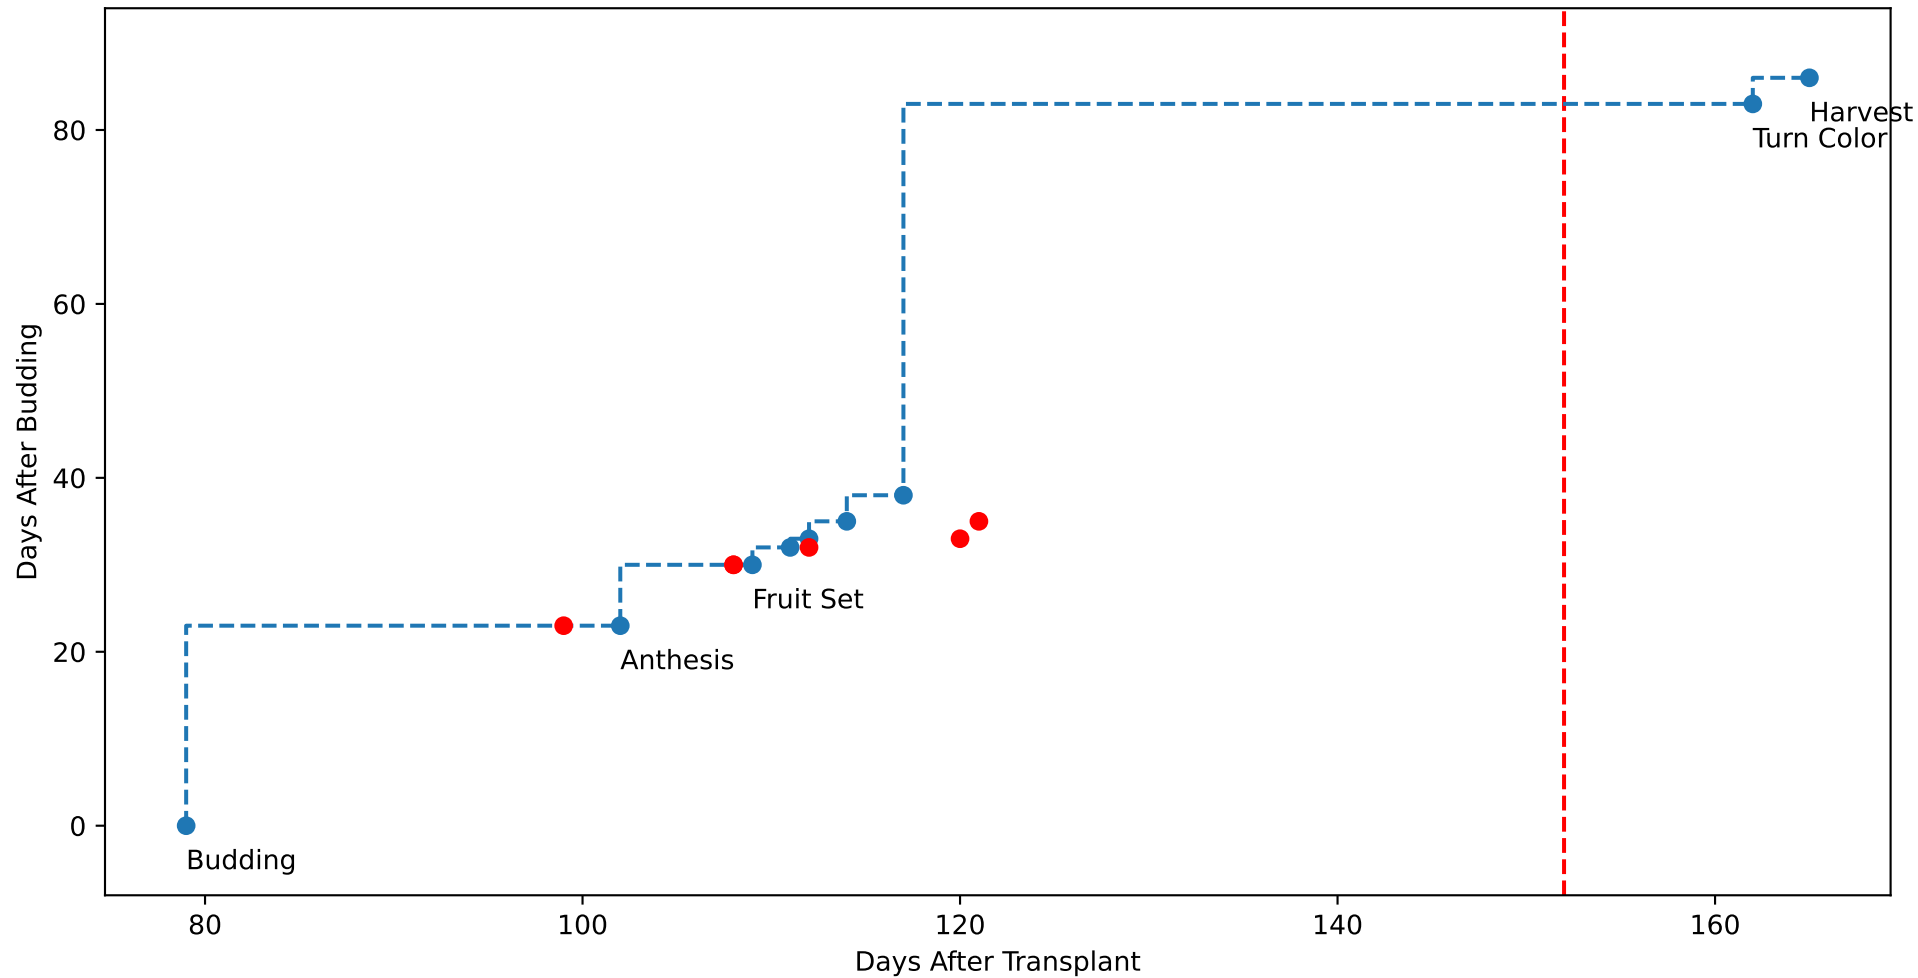

Model Prediction (P10AW)

P10AW: ['LfN', 'NdN', 'TsN', 'tgtLfN', 'prunLfN']

P10AW: ['LfN', 'LfNT', 'TsN', 'TsNT']

P10AW: ['LfA', 'peakTgtLAI']

P10AW (plot by DAT)

P10AW TsN1 (plot by DAT)

P10AW TsN2 (plot by DAT)

P10AW TsN3 (plot by DAT)

P10AW TsN4 (plot by DAT)

P10AW TsN5 (plot by DAT)

P10AW TsN6 (plot by DAT)

P10AW (plot by adjDAT)

P10AW TsN1 (plot by adjDAT)

P10AW TsN2 (plot by adjDAT)

P10AW TsN3 (plot by adjDAT)

P10AW TsN4 (plot by adjDAT)

P10AW TsN5 (plot by adjDAT)

P10AW TsN6 (plot by adjDAT)

['S1L6']

LfA (PS10M)

['S1L9']

['S1L10']

['S1L12']

['S1T5Fr5']

['S1T6Fr1']

Plot Env Data

Plot [['sfTemp', 'sfInit', 'sfDev', 'sfDem']]

Plot ['sfDemLfA']

Plot ['sfDemFrV']

Plot EnvOpt Decision