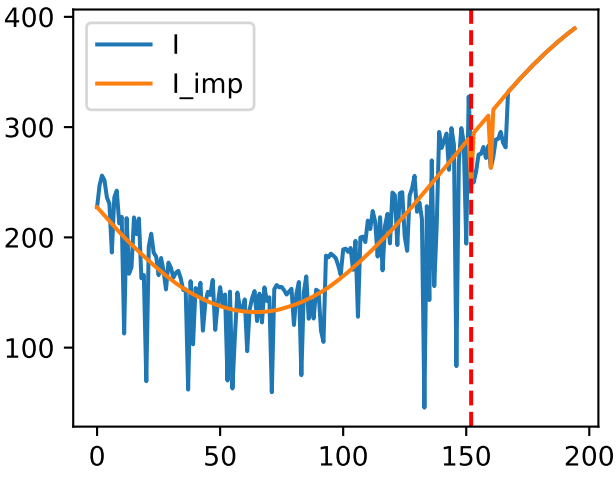

FrV (S1T1Fr5)

['S1T2Fr1']

['S1T2Fr5']

['S1T3Fr1']

['S1T3Fr5']

['S1T4Fr1']

FrV (P104Fr5)

['S1T5Fr1']

['S1T5Fr5']

['S1T6Fr1']

Plot Env Data

Plot [['sfTemp', 'sfInit', 'sfDev', 'sfDem']]

Plot ['sfDemLfA']

Plot ['sfDemFrV']

Plot EnvOpt Decision