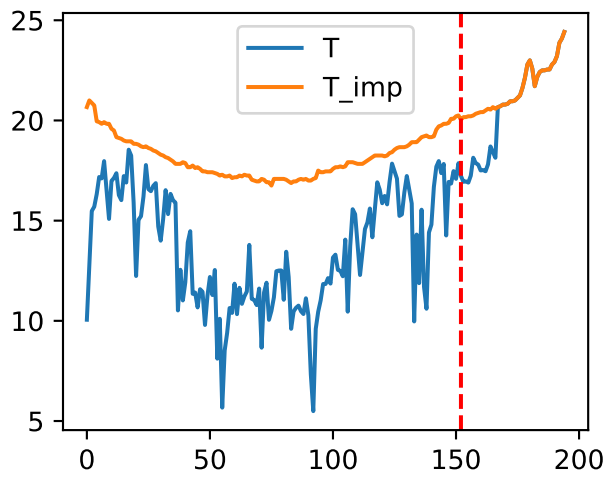

FrV (S1T1Fr5)

['S1T2Fr1']

['S1T2Fr5']

['S1T3Fr1']

['S1T3Fr5']

['S1T4Fr1']

FrV (P104Fr5)

['S1T5Fr1']

['S1T5Fr5']

['S1T6Fr1']

Plot Env Data

Plot [['sfTemp', 'sfInit', 'sfDev', 'sfDem']]

Plot ['sfDemLfA']

Plot ['sfDemFrV']

Plot EnvOpt Decision