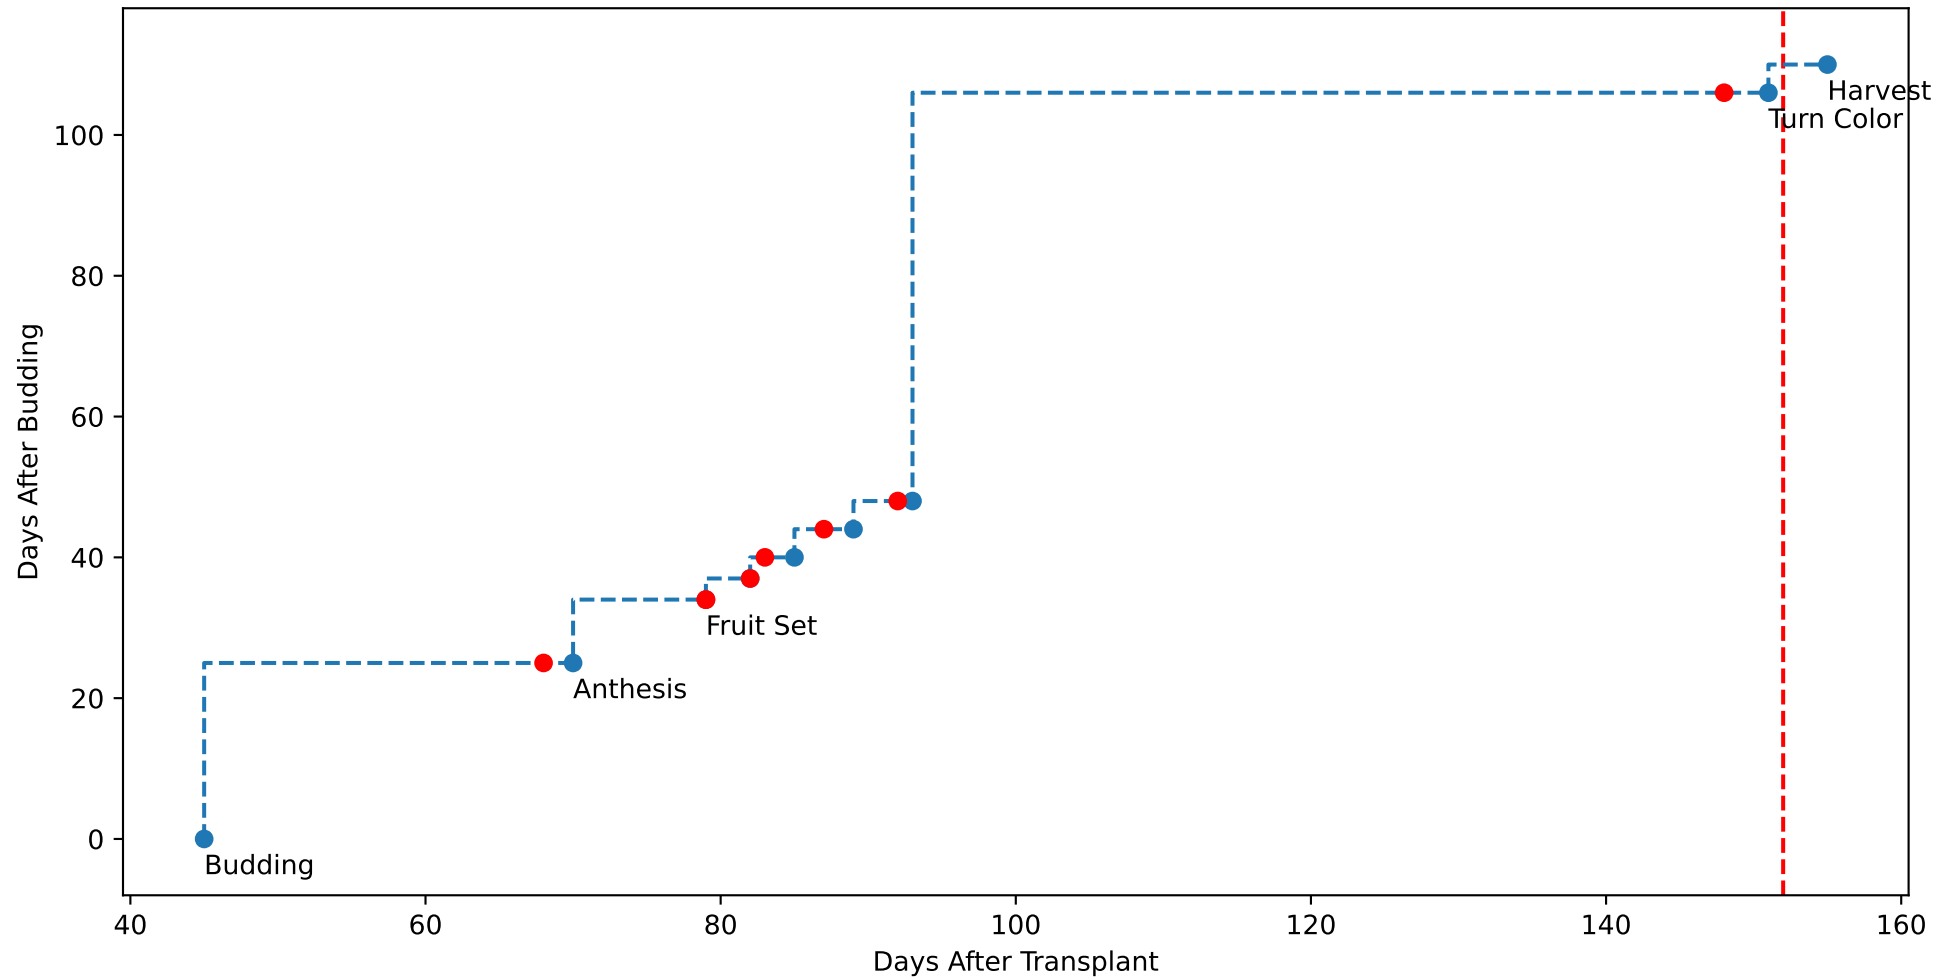

Model Prediction (P10AW)

P10AW: ['LfN', 'NdN', 'TsN', 'tgtLfN', 'prunLfN']

P10AW: ['LfN', 'LfNT', 'TsN', 'TsNT']

P10AW: ['LfA', 'peakTgtLAI']

P10AW (plot by DAT)

P10AW TsN1 (plot by DAT)

P10AW TsN2 (plot by DAT)

P10AW TsN3 (plot by DAT)

P10AW TsN4 (plot by DAT)

P10AW TsN5 (plot by DAT)

P10AW TsN6 (plot by DAT)

P10AW (plot by adjDAT)

P10AW TsN1 (plot by adjDAT)

P10AW TsN2 (plot by adjDAT)

P10AW TsN3 (plot by adjDAT)

P10AW TsN4 (plot by adjDAT)

P10AW TsN5 (plot by adjDAT)

P10AW TsN6 (plot by adjDAT)

['S1L6']

LfA (PS10M)

['S1L9']

['S1L10']

['S1L12']