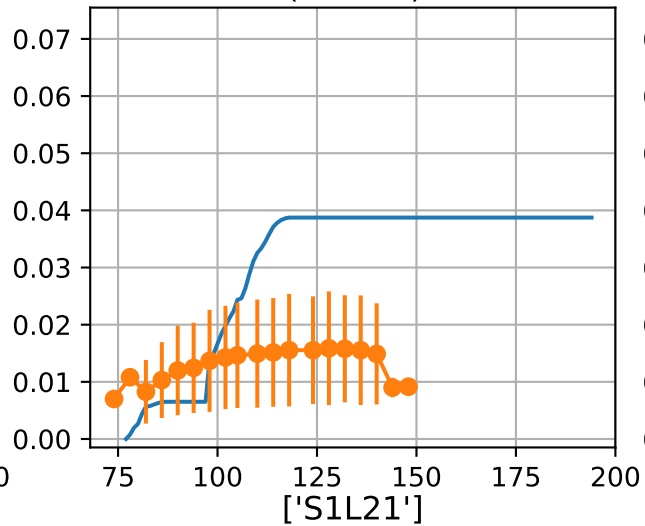

Model Prediction (P10AW)

P10AW: ['LfN', 'NdN', 'TsN', 'tgtLfN', 'prunLfN']

P10AW: ['LfN', 'LfNT', 'TsN', 'TsNT']

P10AW: ['LfA', 'peakTgtLAI']

P10AW (plot by DAT)

P10AW TsN1 (plot by DAT)

P10AW TsN2 (plot by DAT)

P10AW TsN3 (plot by DAT)

P10AW TsN4 (plot by DAT)

P10AW TsN5 (plot by DAT)

P10AW TsN6 (plot by DAT)

P10AW (plot by adjDAT)

P10AW TsN1 (plot by adjDAT)

P10AW TsN2 (plot by adjDAT)

P10AW TsN3 (plot by adjDAT)

P10AW TsN4 (plot by adjDAT)

P10AW TsN5 (plot by adjDAT)

P10AW TsN6 (plot by adjDAT)

['S1L6']

LfA (PS10M)

['S1L9']

['S1L10']

['S1L12']

['S1L13']

['S1L15']

LfA ['S1L16']

['S1L18']

['S1L19']

['S1L21']

['S1L22']

['S1T1Fr1']