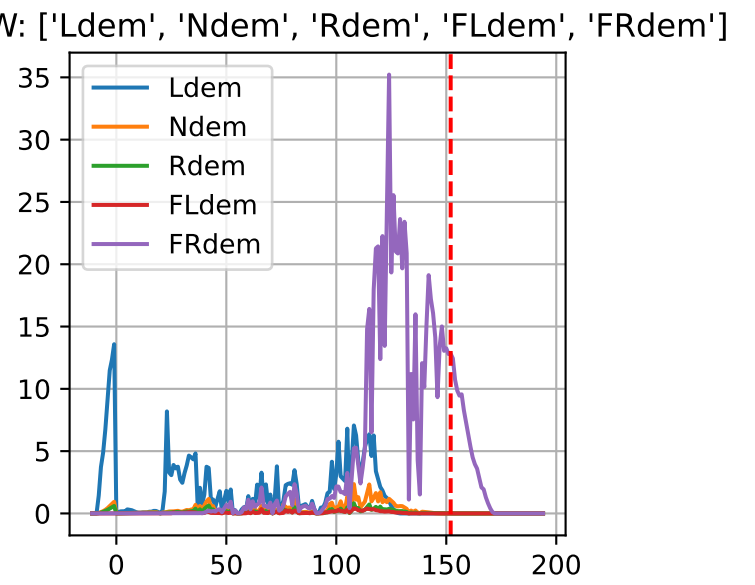

Model Prediction (P10AW)

P10AW: ['LfN', 'NdN', 'TsN', 'tgtLfN', 'prunLfN']

P10AW: ['LfN', 'LfNT', 'TsN', 'TsNT']

P10AW: ['LfA', 'peakTgtLAI']

P10AW (plot by DAT)

P10AW TsN1 (plot by DAT)

P10AW TsN2 (plot by DAT)

P10AW TsN3 (plot by DAT)

P10AW TsN4 (plot by DAT)

P10AW TsN5 (plot by DAT)

P10AW TsN6 (plot by DAT)

P10AW (plot by adjDAT)

P10AW TsN1 (plot by adjDAT)

P10AW TsN2 (plot by adjDAT)

P10AW TsN3 (plot by adjDAT)

P10AW TsN4 (plot by adjDAT)

P10AW TsN5 (plot by adjDAT)

P10AW TsN6 (plot by adjDAT)

['S1L6']

LfA (PS10M)

['S1L9']

['S1L10']

['S1L12']