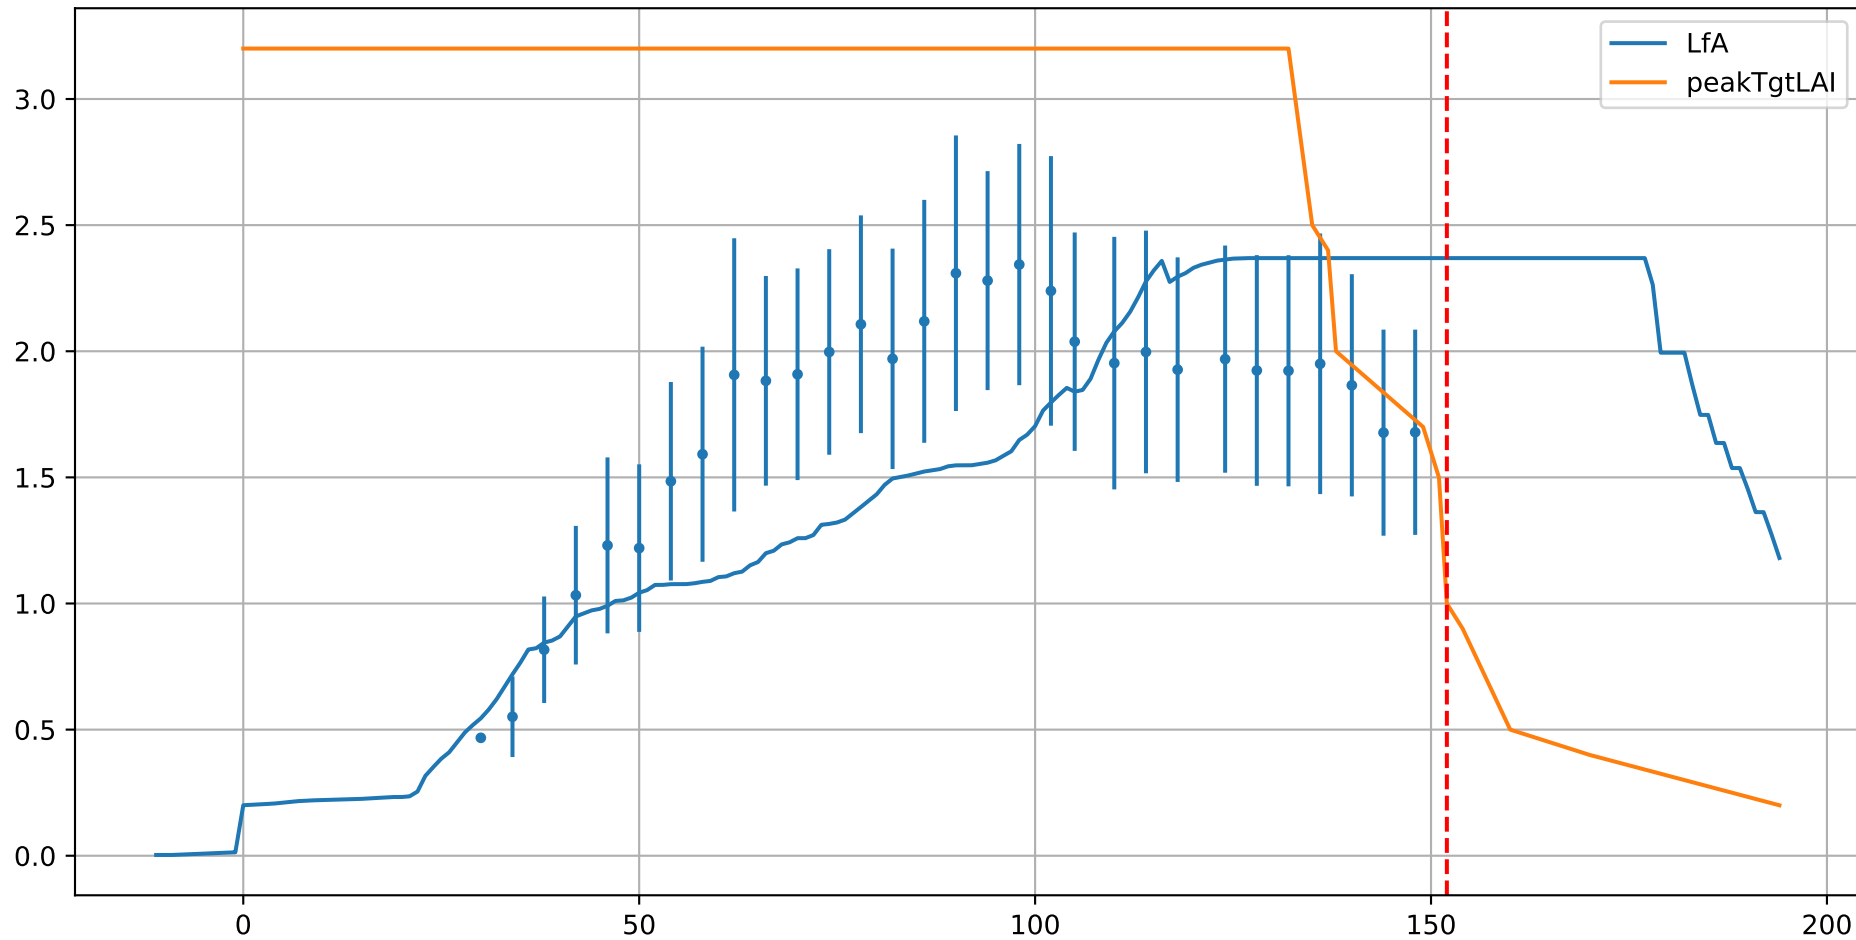

Model Prediction (P10AW)

P10AW: ['LfN', 'NdN', 'TsN', 'tgtLfN', 'prunLfN']

P10AW: ['LfN', 'LfNT', 'TsN', 'TsNT']

P10AW: ['LfA', 'peakTgtLAI']

P10AW (plot by DAT)

P10AW TsN1 (plot by DAT)

P10AW TsN2 (plot by DAT)

P10AW TsN3 (plot by DAT)

P10AW TsN4 (plot by DAT)

P10AW TsN5 (plot by DAT)

P10AW TsN6 (plot by DAT)

P10AW (plot by adjDAT)

P10AW TsN1 (plot by adjDAT)

P10AW TsN2 (plot by adjDAT)

P10AW TsN3 (plot by adjDAT)

P10AW TsN4 (plot by adjDAT)

P10AW TsN5 (plot by adjDAT)

P10AW TsN6 (plot by adjDAT)

['S1L6']

LfA (PS10M)

['S1L9']

['S1L10']

['S1L12']