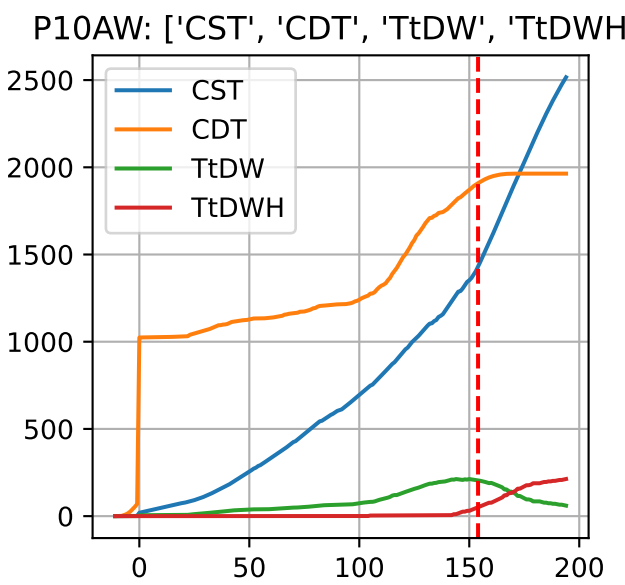

Model Prediction (P10AW)

P10AW: ['LfN', 'NdN', 'TsN', 'tgtLfN', 'prunLfN']

P10AW: ['LfN', 'LfNT', 'TsN', 'TsNT']

P10AW: ['LfA', 'peakTgtLAI']

P10AW (plot by DAT)

P10AW TsN1 (plot by DAT)

P10AW TsN2 (plot by DAT)

P10AW TsN3 (plot by DAT)

P10AW TsN4 (plot by DAT)

P10AW TsN5 (plot by DAT)

P10AW TsN6 (plot by DAT)

P10AW (plot by adjDAT)

P10AW TsN1 (plot by adjDAT)

P10AW TsN2 (plot by adjDAT)

P10AW TsN3 (plot by adjDAT)