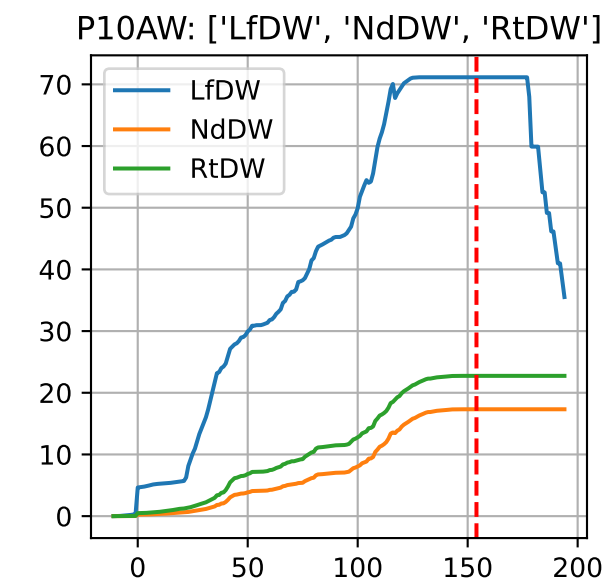

Model Prediction (P10AW)

P10AW: ['LfN', 'NdN', 'TsN', 'tgtLfN', 'prunLfN']

P10AW: ['LfN', 'LfNT', 'TsN', 'TsNT']

P10AW: ['LfA', 'peakTgtLAI']

P10AW (plot by DAT)

P10AW TsN1 (plot by DAT)

P10AW TsN2 (plot by DAT)

P10AW TsN3 (plot by DAT)

P10AW TsN4 (plot by DAT)

P10AW TsN5 (plot by DAT)

P10AW TsN6 (plot by DAT)

P10AW (plot by adjDAT)

P10AW TsN1 (plot by adjDAT)

P10AW TsN2 (plot by adjDAT)

P10AW TsN3 (plot by adjDAT)

P10AW TsN4 (plot by adjDAT)

P10AW TsN5 (plot by adjDAT)

P10AW TsN6 (plot by adjDAT)

['S1L6']

LfA (PS1AW)

['S1L9']

['S1L10']

['S1L12']