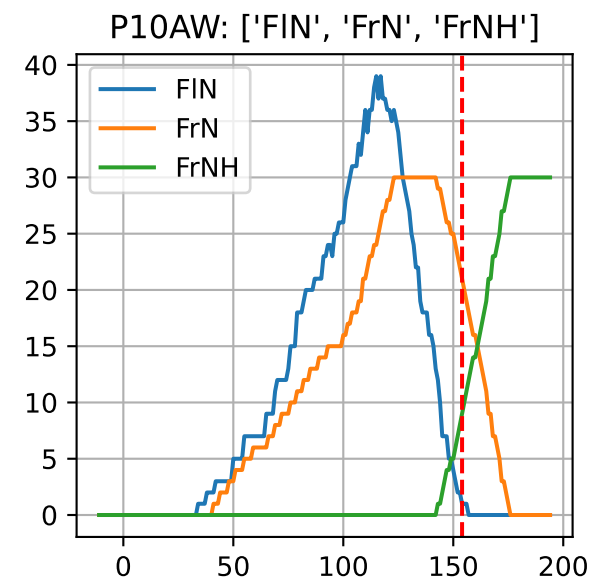

Model Prediction (P10AW)

P10AW: ['LfN', 'NdN', 'TsN', 'tgtLfN', 'prunLfN']

P10AW: ['LfN', 'LfNT', 'TsN', 'TsNT']

P10AW: ['LfA', 'peakTgtLAI']

P10AW (plot by DAT)

P10AW TsN1 (plot by DAT)

P10AW TsN2 (plot by DAT)

P10AW TsN3 (plot by DAT)

P10AW TsN4 (plot by DAT)

P10AW TsN5 (plot by DAT)

P10AW TsN6 (plot by DAT)

P10AW (plot by adjDAT)

P10AW TsN1 (plot by adjDAT)

P10AW TsN2 (plot by adjDAT)

P10AW TsN3 (plot by adjDAT)

P10AW TsN4 (plot by adjDAT)

P10AW TsN5 (plot by adjDAT)

P10AW TsN6 (plot by adjDAT)

['S1L6']

LfA (PS1AW)

['S1L9']

['S1L10']

['S1L12']