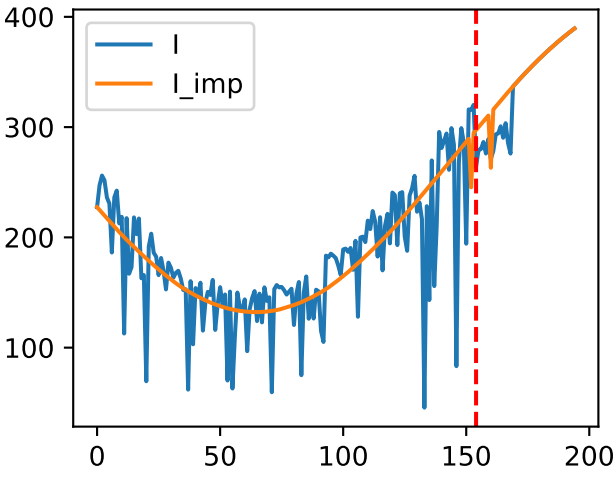

FrV (S1T1Fr5)

['S1T2Fr1']

['S1T2Fr5']

['S1T3Fr1']

['S1T3Fr5']

['S1T4Fr1']

FrV (P104Fr5)

['S1T5Fr1']

['S1T5Fr5']

['S1T6Fr1']

Plot Env Data

Plot [['sfTemp', 'sfInit', 'sfDev', 'sfDem']]

Plot ['sfDemLfA']

Plot ['sfDemFrV']

Plot EnvOpt Decision