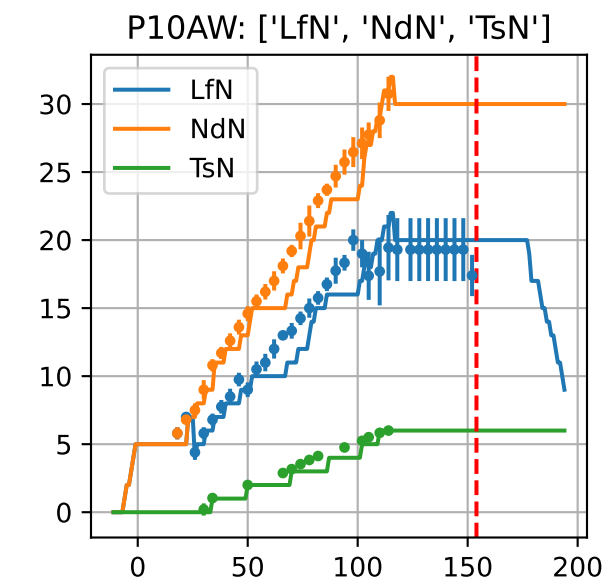

Model Prediction (P10AW)

P10AW: ['LfN', 'NdN', 'TsN', 'tgtLfN', 'prunLfN']

P10AW: ['LfN', 'LfNT', 'TsN', 'TsNT']

P10AW: ['LfA', 'peakTgtLAI']

P10AW (plot by DAT)

P10AW TsN1 (plot by DAT)

P10AW TsN2 (plot by DAT)

P10AW TsN3 (plot by DAT)

P10AW TsN4 (plot by DAT)

P10AW TsN5 (plot by DAT)

P10AW TsN6 (plot by DAT)

P10AW (plot by adjDAT)

P10AW TsN1 (plot by adjDAT)

P10AW TsN2 (plot by adjDAT)

P10AW TsN3 (plot by adjDAT)

P10AW TsN4 (plot by adjDAT)

P10AW TsN5 (plot by adjDAT)

P10AW TsN6 (plot by adjDAT)

['S1L6']

LfA (PS1AW)

['S1L9']

['S1L10']

['S1L12']