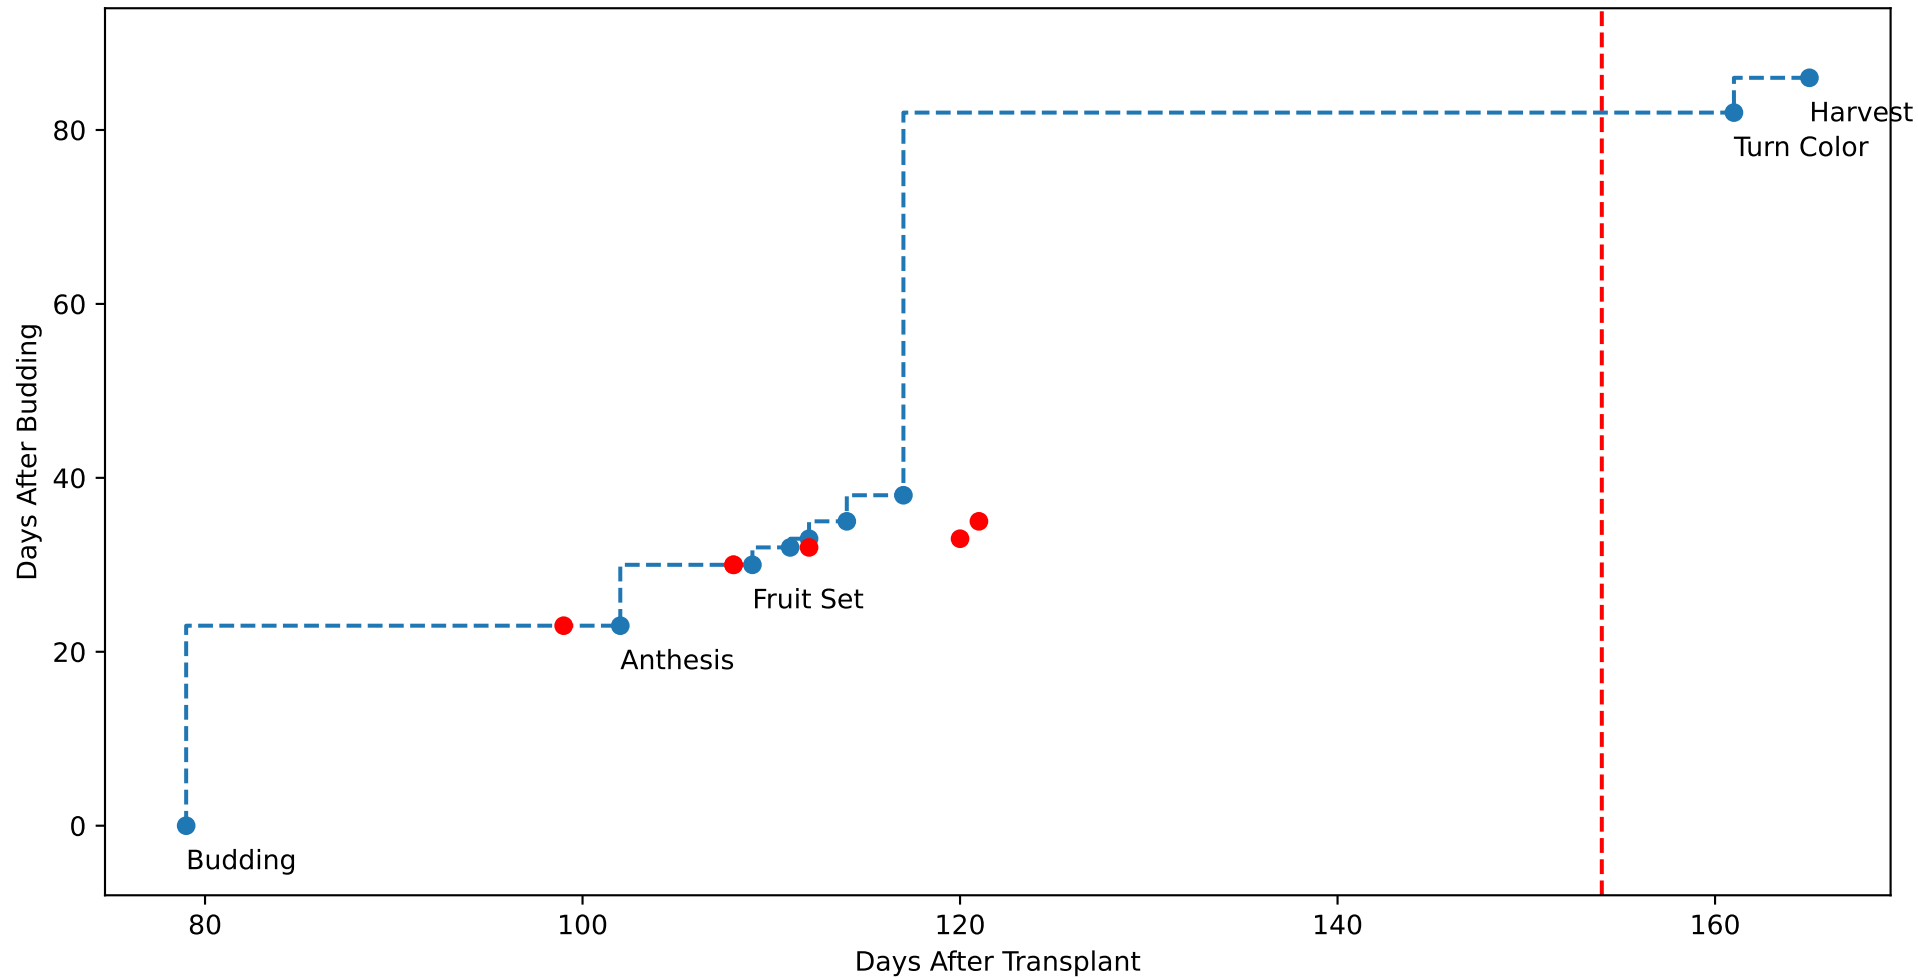

Model Prediction (P10AW)

P10AW: ['LfN', 'NdN', 'TsN', 'tgtLfN', 'prunLfN']

P10AW: ['LfN', 'LfNT', 'TsN', 'TsNT']

P10AW: ['LfA', 'peakTgtLAI']

P10AW (plot by DAT)

P10AW TsN1 (plot by DAT)

P10AW TsN2 (plot by DAT)

P10AW TsN3 (plot by DAT)

P10AW TsN4 (plot by DAT)

P10AW TsN5 (plot by DAT)

P10AW TsN6 (plot by DAT)

P10AW (plot by adjDAT)

P10AW TsN1 (plot by adjDAT)

P10AW TsN2 (plot by adjDAT)

P10AW TsN3 (plot by adjDAT)

P10AW TsN4 (plot by adjDAT)

P10AW TsN5 (plot by adjDAT)

P10AW TsN6 (plot by adjDAT)

['S1L6']

LfA (PS1AW)

['S1L9']

['S1L10']

['S1L12']

['S1T5Fr5']

['S1T6Fr1']

Plot Env Data

Plot [['sfTemp', 'sfInit', 'sfDev', 'sfDem']]

Plot ['sfDemLfA']

Plot ['sfDemFrV']

Plot EnvOpt Decision