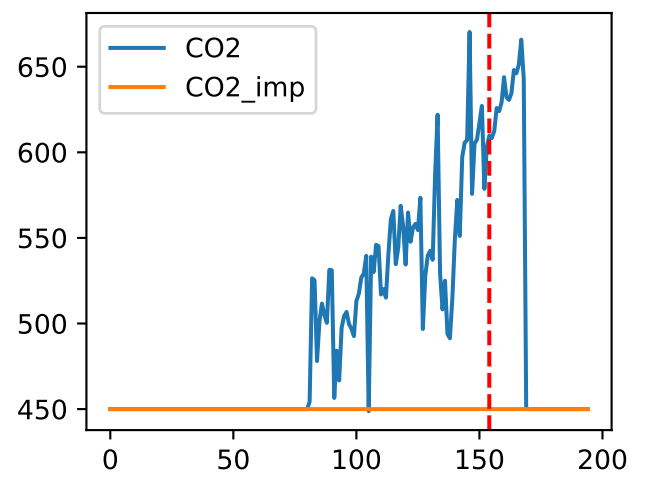

FrV (S1T1Fr5)

['S1T2Fr1']

['S1T2Fr5']

['S1T3Fr1']

['S1T3Fr5']

['S1T4Fr1']

FrV (P104Fr5)

['S1T5Fr1']

['S1T5Fr5']

['S1T6Fr1']

Plot Env Data

Plot [['sfTemp', 'sfInit', 'sfDev', 'sfDem']]

Plot ['sfDemLfA']

Plot ['sfDemFrV']

Plot EnvOpt Decision