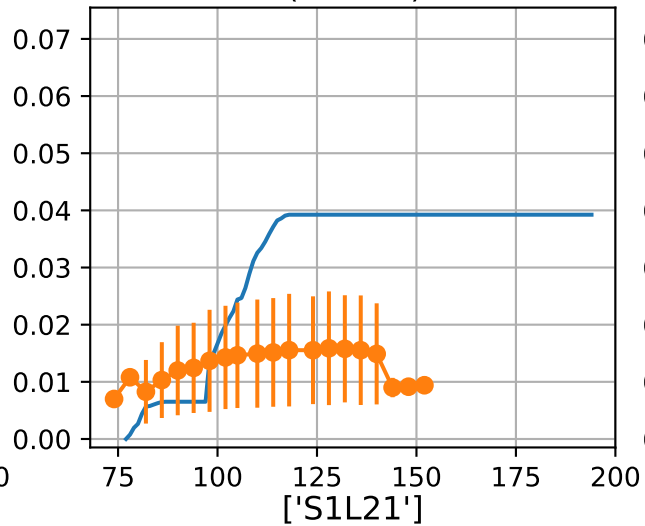

Model Prediction (P10AW)

P10AW: ['LfN', 'NdN', 'TsN', 'tgtLfN', 'prunLfN']

P10AW: ['LfN', 'LfNT', 'TsN', 'TsNT']

P10AW: ['LfA', 'peakTgtLAI']

P10AW (plot by DAT)

P10AW TsN1 (plot by DAT)

P10AW TsN2 (plot by DAT)

P10AW TsN3 (plot by DAT)

P10AW TsN4 (plot by DAT)

P10AW TsN5 (plot by DAT)

P10AW TsN6 (plot by DAT)

P10AW (plot by adjDAT)

P10AW TsN1 (plot by adjDAT)

P10AW TsN2 (plot by adjDAT)

P10AW TsN3 (plot by adjDAT)

P10AW TsN4 (plot by adjDAT)

P10AW TsN5 (plot by adjDAT)

P10AW TsN6 (plot by adjDAT)

['S1L6']

LfA (PS1AW)

['S1L9']

['S1L10']

['S1L12']

['S1L13']

['S1L15']

LfA ['S1L16']

['S1L18']

['S1L19']

['S1L21']

['S1L22']

['S1T1Fr1']