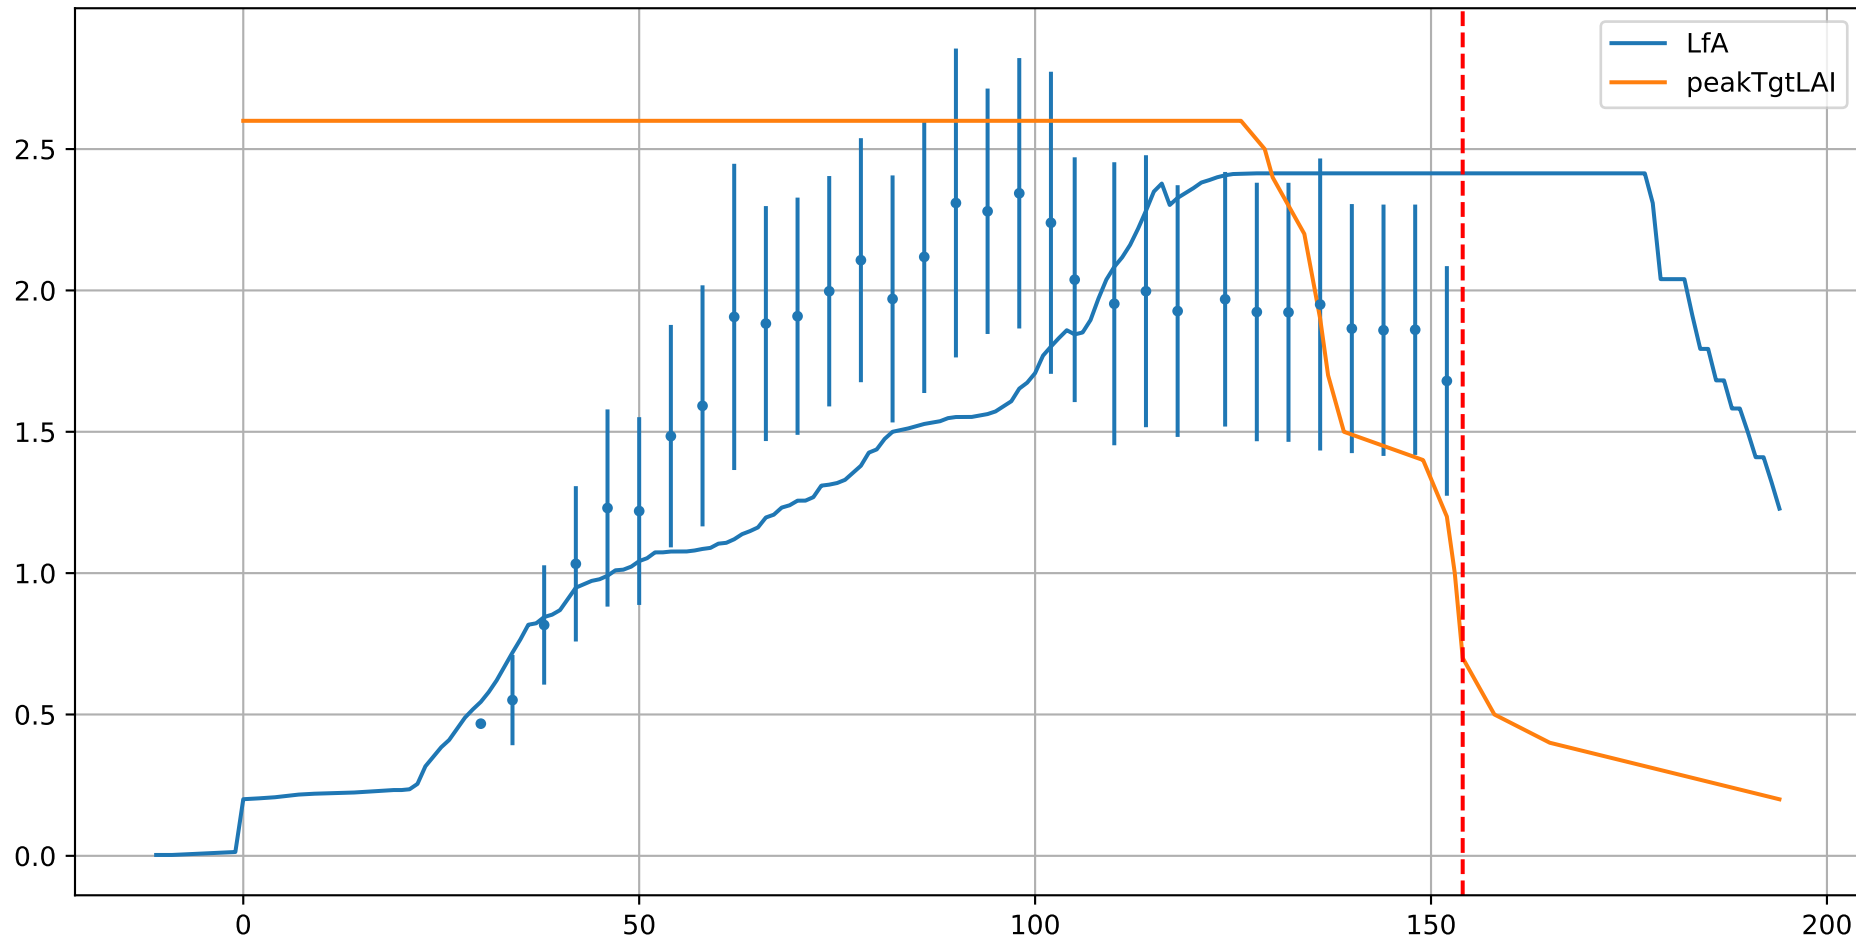

Model Prediction (P10AW)

P10AW: ['LfN', 'NdN', 'TsN', 'tgtLfN', 'prunLfN']

P10AW: ['LfN', 'LfNT', 'TsN', 'TsNT']

P10AW: ['LfA', 'peakTgtLAI']

P10AW (plot by DAT)

P10AW TsN1 (plot by DAT)

P10AW TsN2 (plot by DAT)

P10AW TsN3 (plot by DAT)

P10AW TsN4 (plot by DAT)

P10AW TsN5 (plot by DAT)

P10AW TsN6 (plot by DAT)

P10AW (plot by adjDAT)

P10AW TsN1 (plot by adjDAT)

P10AW TsN2 (plot by adjDAT)

P10AW TsN3 (plot by adjDAT)

P10AW TsN4 (plot by adjDAT)

P10AW TsN5 (plot by adjDAT)

P10AW TsN6 (plot by adjDAT)

['S1L6']

LfA (PS1AW)

['S1L9']

['S1L10']

['S1L12']