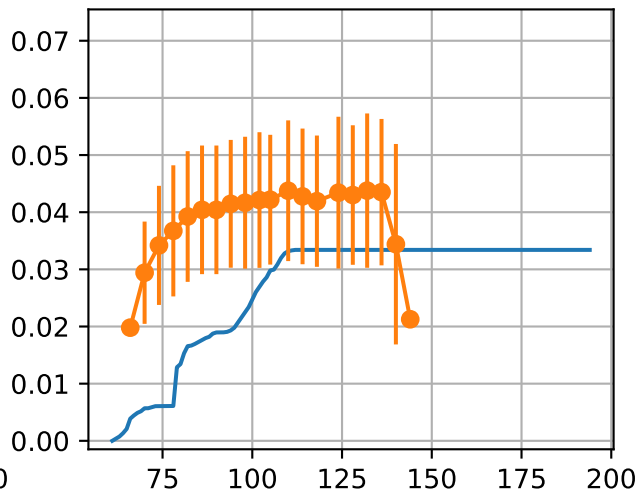

Model Prediction (P10AW)

P10AW: ['LfN', 'NdN', 'TsN', 'tgtLfN', 'prunLfN']

P10AW: ['LfN', 'LfNT', 'TsN', 'TsNT']

P10AW: ['LfA', 'peakTgtLAI']

P10AW (plot by DAT)

P10AW TsN1 (plot by DAT)

P10AW TsN2 (plot by DAT)

P10AW TsN3 (plot by DAT)

P10AW TsN4 (plot by DAT)

P10AW TsN5 (plot by DAT)

P10AW TsN6 (plot by DAT)

P10AW (plot by adjDAT)

P10AW TsN1 (plot by adjDAT)

P10AW TsN2 (plot by adjDAT)

P10AW TsN3 (plot by adjDAT)

P10AW TsN4 (plot by adjDAT)

P10AW TsN5 (plot by adjDAT)

P10AW TsN6 (plot by adjDAT)

['S1L6']

LfA (PS1AW)

['S1L9']

['S1L10']

['S1L12']

['S1L13']

['S1L15']

LfA ['S1L16']

['S1L18']

['S1L19']

['S1L21']

['S1L22']

['S1T1Fr1']