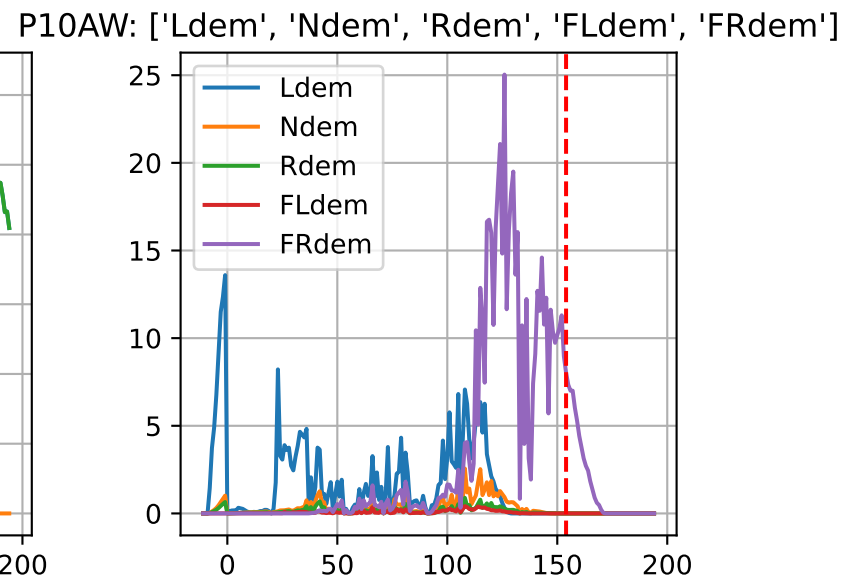

Model Prediction (P10AW)

P10AW: ['LfN', 'NdN', 'TsN', 'tgtLfN', 'prunLfN']

P10AW: ['LfN', 'LfNT', 'TsN', 'TsNT']

P10AW: ['LfA', 'peakTgtLAI']

P10AW (plot by DAT)

P10AW TsN1 (plot by DAT)

P10AW TsN2 (plot by DAT)

P10AW TsN3 (plot by DAT)

P10AW TsN4 (plot by DAT)

P10AW TsN5 (plot by DAT)

P10AW TsN6 (plot by DAT)

P10AW (plot by adjDAT)

P10AW TsN1 (plot by adjDAT)

P10AW TsN2 (plot by adjDAT)

P10AW TsN3 (plot by adjDAT)

P10AW TsN4 (plot by adjDAT)

P10AW TsN5 (plot by adjDAT)

P10AW TsN6 (plot by adjDAT)

['S1L6']

LfA (PS1AW)

['S1L9']

['S1L10']

['S1L12']