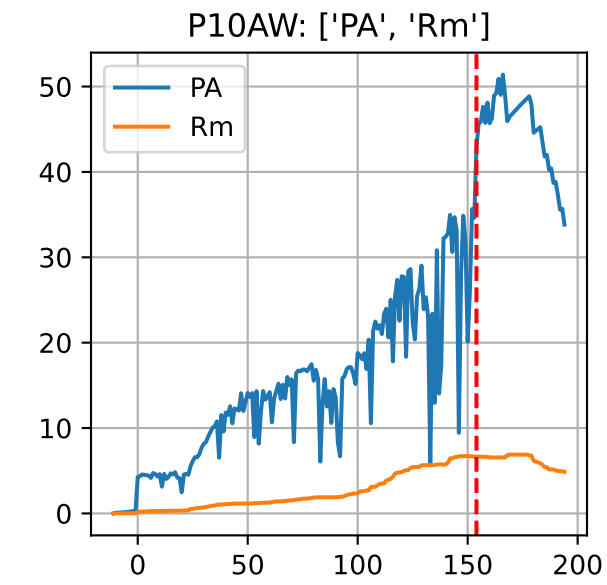

Model Prediction (P10AW)

P10AW: ['LfN', 'NdN', 'TsN', 'tgtLfN', 'prunLfN']

P10AW: ['LfN', 'LfNT', 'TsN', 'TsNT']

P10AW: ['LfA', 'peakTgtLAI']

P10AW (plot by DAT)

P10AW TsN1 (plot by DAT)

P10AW TsN2 (plot by DAT)

P10AW TsN3 (plot by DAT)

P10AW TsN4 (plot by DAT)

P10AW TsN5 (plot by DAT)

P10AW TsN6 (plot by DAT)

P10AW (plot by adjDAT)

P10AW TsN1 (plot by adjDAT)

P10AW TsN2 (plot by adjDAT)

P10AW TsN3 (plot by adjDAT)

P10AW TsN4 (plot by adjDAT)

P10AW TsN5 (plot by adjDAT)

P10AW TsN6 (plot by adjDAT)

['S1L6']

LfA (PS1AW)

['S1L9']

['S1L10']

['S1L12']