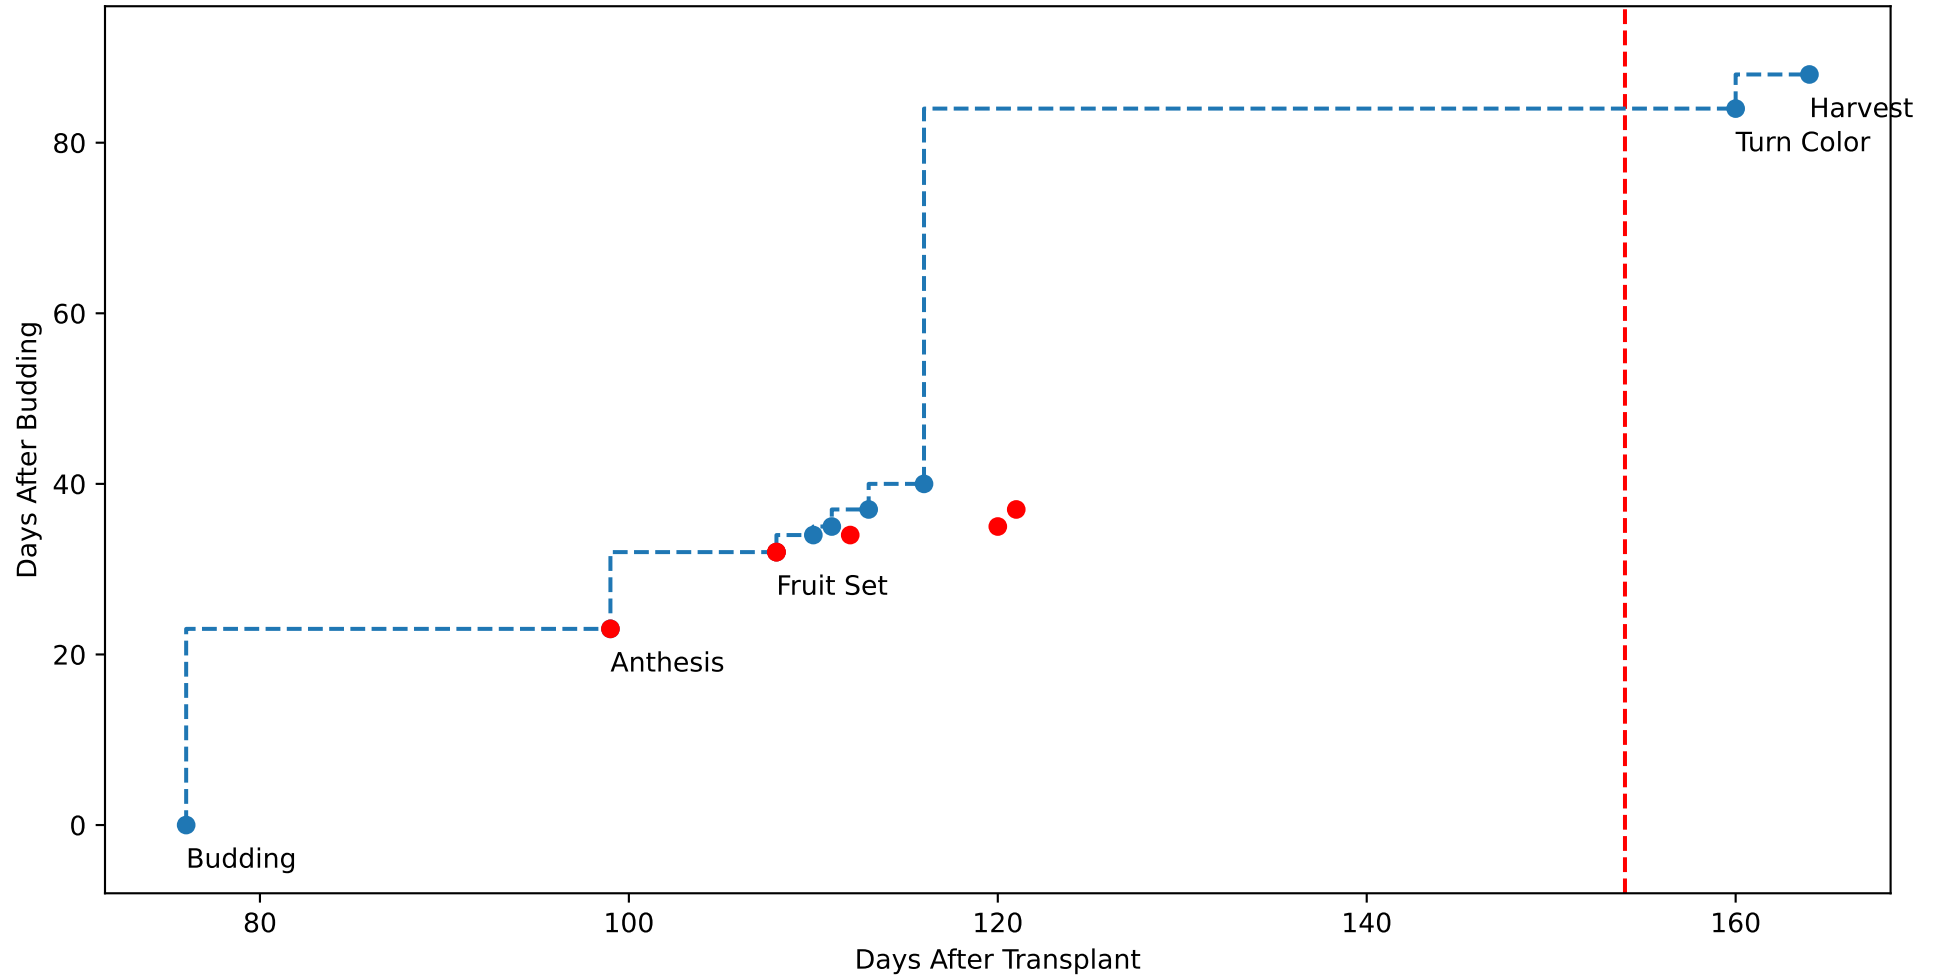

Model Prediction (P10AW)

P10AW: ['LfN', 'NdN', 'TsN', 'tgtLfN', 'prunLfN']

P10AW: ['LfN', 'LfNT', 'TsN', 'TsNT']

P10AW: ['LfA', 'peakTgtLAI']

P10AW (plot by DAT)

P10AW TsN1 (plot by DAT)

P10AW TsN2 (plot by DAT)

P10AW TsN3 (plot by DAT)

P10AW TsN4 (plot by DAT)

P10AW TsN5 (plot by DAT)

P10AW TsN6 (plot by DAT)

P10AW (plot by adjDAT)

P10AW TsN1 (plot by adjDAT)

P10AW TsN2 (plot by adjDAT)

P10AW TsN3 (plot by adjDAT)

P10AW TsN4 (plot by adjDAT)

P10AW TsN5 (plot by adjDAT)

P10AW TsN6 (plot by adjDAT)

['S1L6']

LfA (PS1AW)

['S1L9']

['S1L10']

['S1L12']