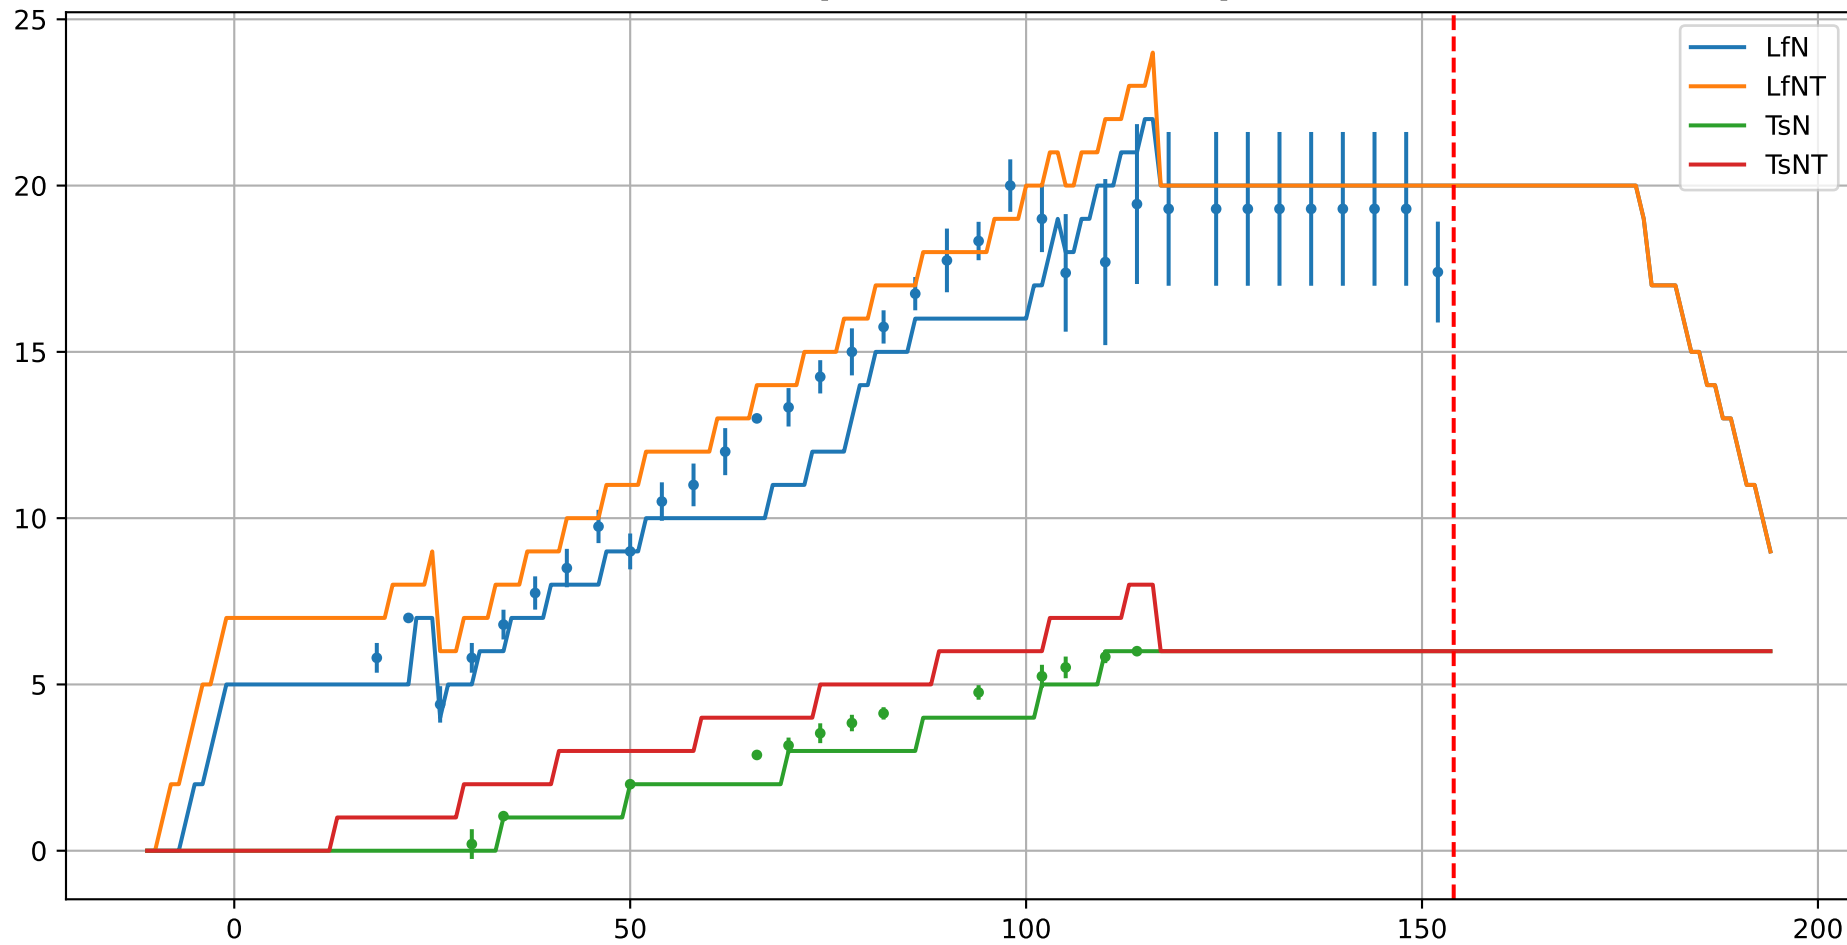

Model Prediction (P10AW)

P10AW: ['LfN', 'NdN', 'TsN', 'tgtLfN', 'prunLfN']

P10AW: ['LfN', 'LfNT', 'TsN', 'TsNT']

P10AW: ['LfA', 'peakTgtLAI']

P10AW (plot by DAT)

P10AW TsN1 (plot by DAT)

P10AW TsN2 (plot by DAT)

P10AW TsN3 (plot by DAT)

P10AW TsN4 (plot by DAT)

P10AW TsN5 (plot by DAT)

P10AW TsN6 (plot by DAT)

P10AW (plot by adjDAT)

P10AW TsN1 (plot by adjDAT)

P10AW TsN2 (plot by adjDAT)

P10AW TsN3 (plot by adjDAT)

P10AW TsN4 (plot by adjDAT)

P10AW TsN5 (plot by adjDAT)

P10AW TsN6 (plot by adjDAT)

['S1L6']

LfA (PS1AW)

['S1L9']

['S1L10']

['S1L12']

['S1T5Fr5']

['S1T6Fr1']

Plot Env Data

Plot [['sfTemp', 'sfInit', 'sfDev', 'sfDem']]

Plot ['sfDemLfA']

Plot ['sfDemFrV']

Plot EnvOpt Decision