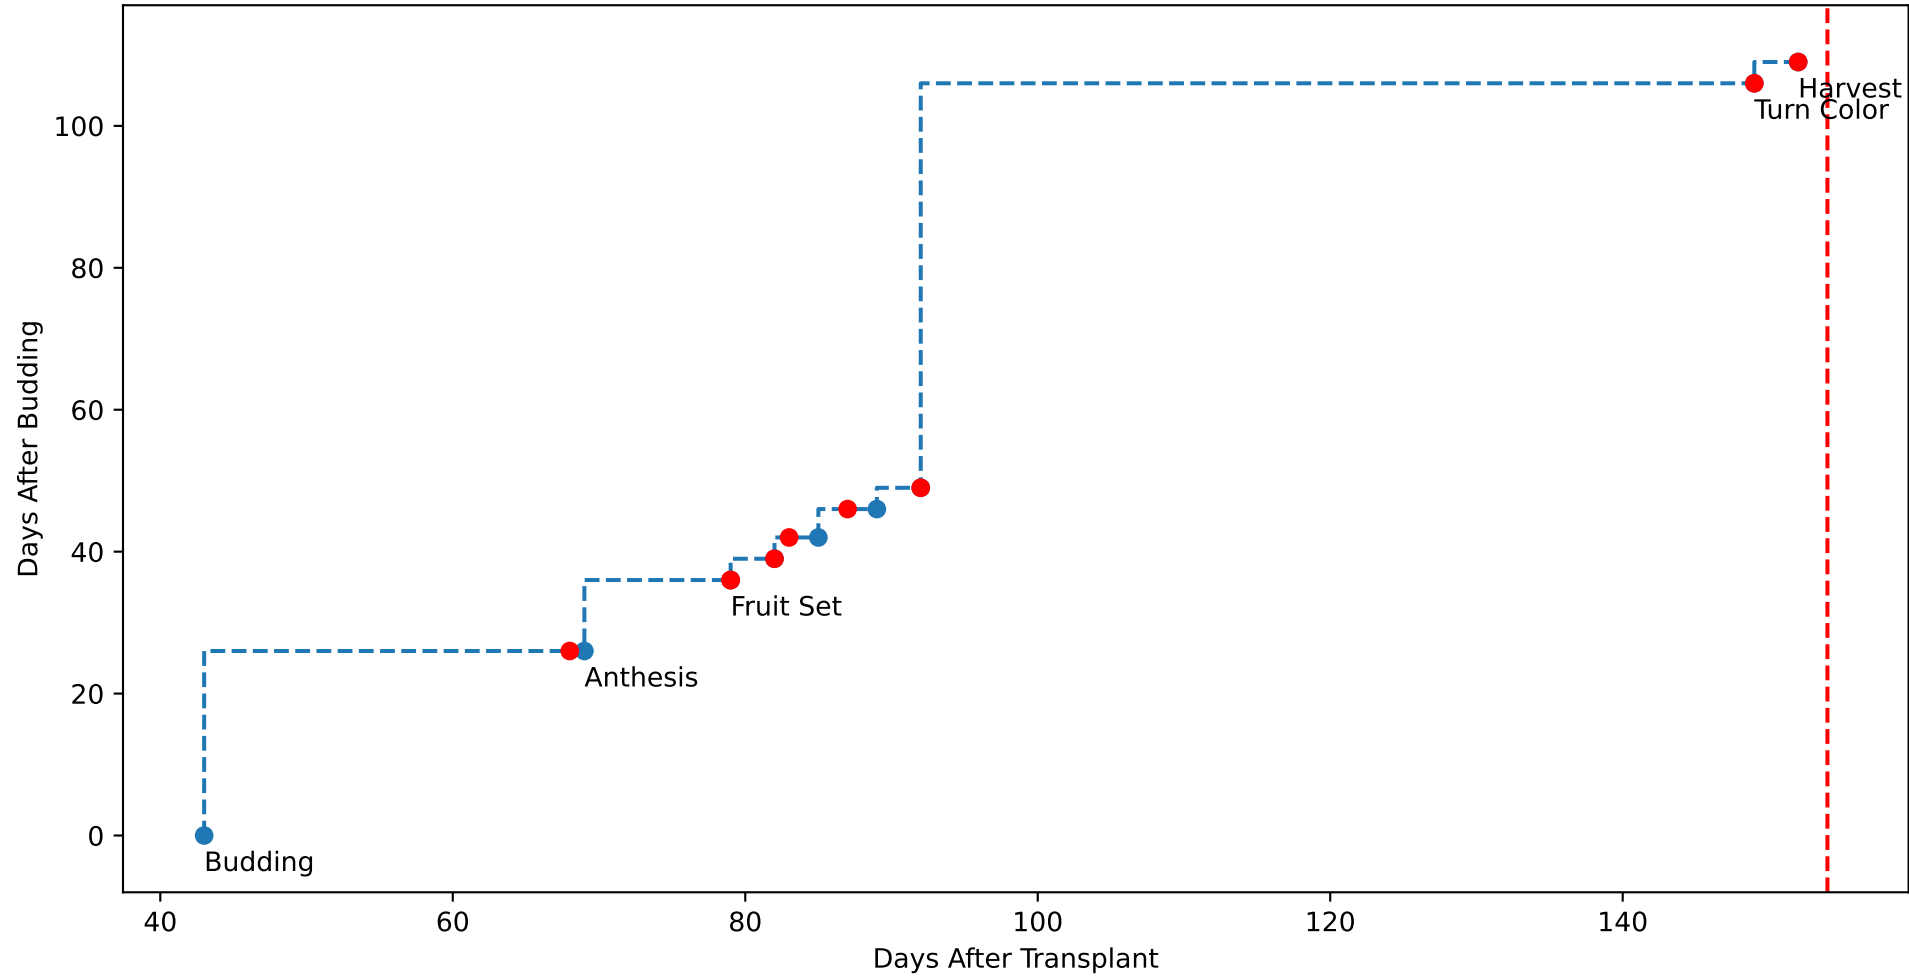

Model Prediction (P10AW)

P10AW: ['LfN', 'NdN', 'TsN', 'tgtLfN', 'prunLfN']

P10AW: ['LfN', 'LfNT', 'TsN', 'TsNT']

P10AW: ['LfA', 'peakTgtLAI']

P10AW (plot by DAT)

P10AW TsN1 (plot by DAT)

P10AW TsN2 (plot by DAT)

P10AW TsN3 (plot by DAT)

P10AW TsN4 (plot by DAT)

P10AW TsN5 (plot by DAT)

P10AW TsN6 (plot by DAT)

P10AW (plot by adjDAT)

P10AW TsN1 (plot by adjDAT)

P10AW TsN2 (plot by adjDAT)

P10AW TsN3 (plot by adjDAT)

P10AW TsN4 (plot by adjDAT)

P10AW TsN5 (plot by adjDAT)

P10AW TsN6 (plot by adjDAT)

['S1L6']

LfA (PS1AW)

['S1L9']

['S1L10']

['S1L12']