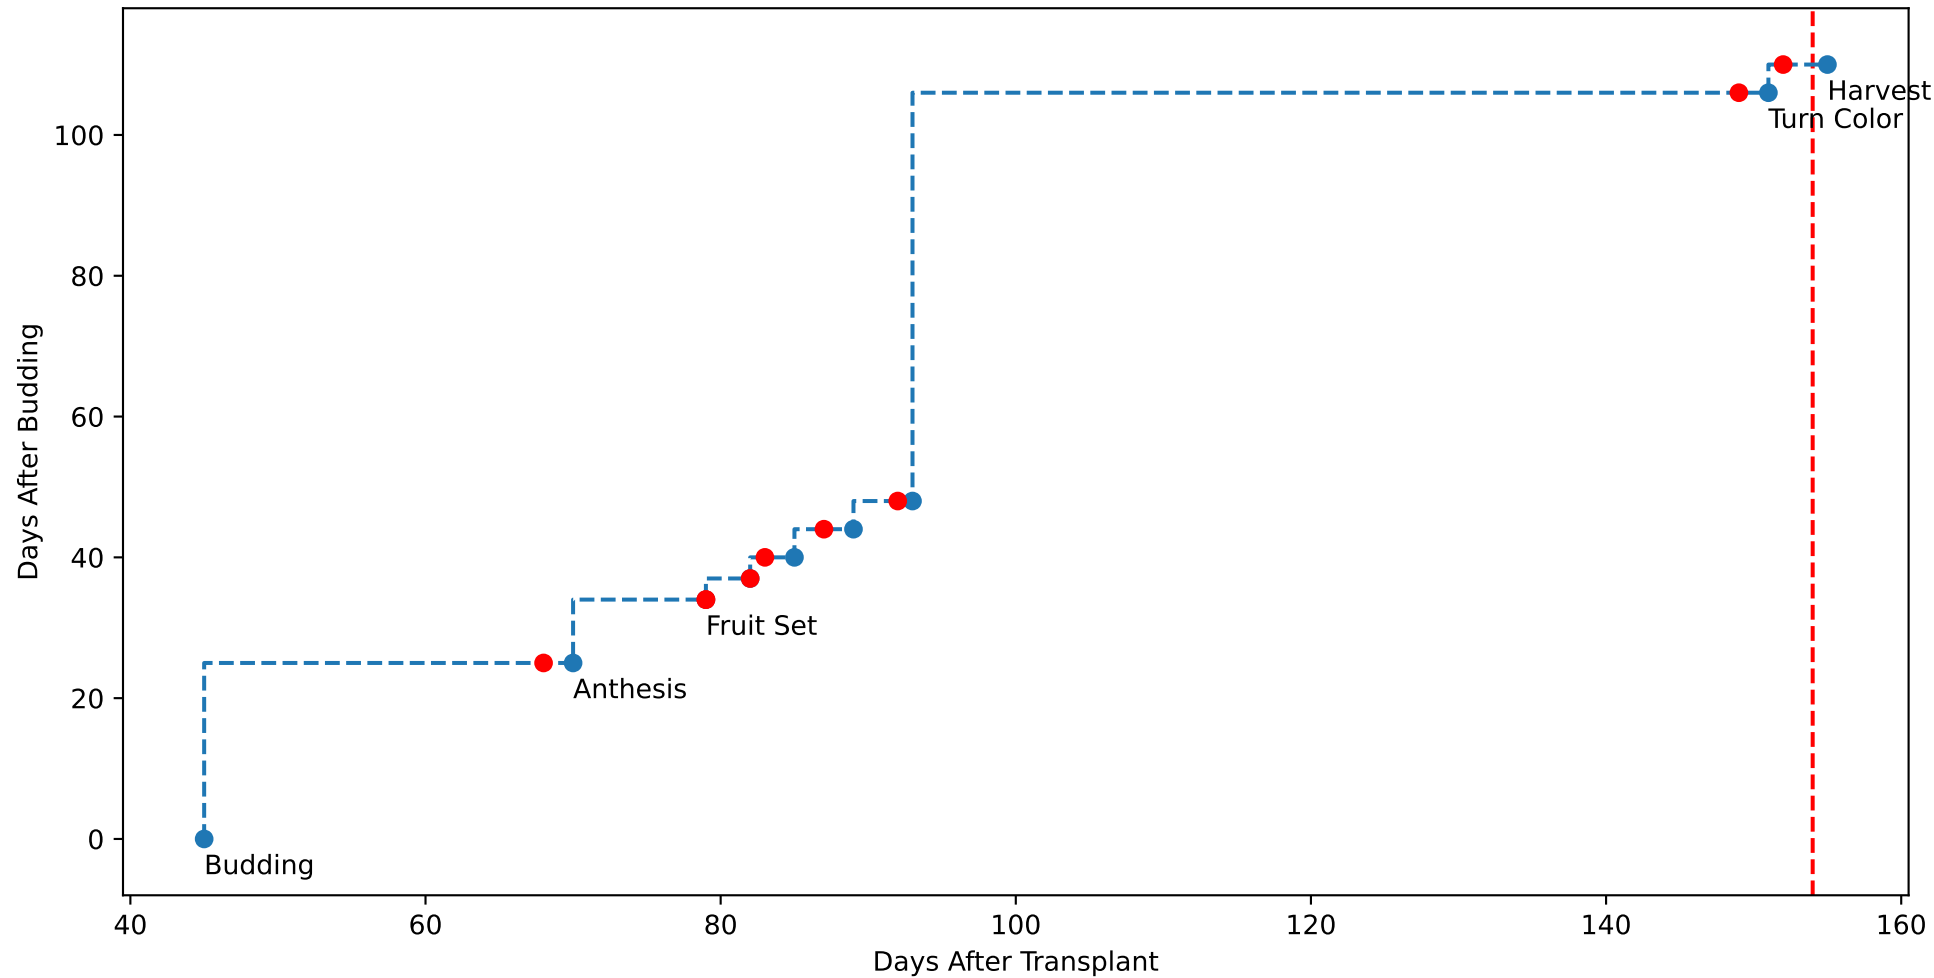

Model Prediction (P10AW)

P10AW: ['LfN', 'NdN', 'TsN', 'tgtLfN', 'prunLfN']

P10AW: ['LfN', 'LfNT', 'TsN', 'TsNT']

P10AW: ['LfA', 'peakTgtLAI']

P10AW (plot by DAT)

P10AW TsN1 (plot by DAT)

P10AW TsN2 (plot by DAT)

P10AW TsN3 (plot by DAT)

P10AW TsN4 (plot by DAT)

P10AW TsN5 (plot by DAT)

P10AW TsN6 (plot by DAT)

P10AW (plot by adjDAT)

P10AW TsN1 (plot by adjDAT)

P10AW TsN2 (plot by adjDAT)

P10AW TsN3 (plot by adjDAT)

P10AW TsN4 (plot by adjDAT)

P10AW TsN5 (plot by adjDAT)

P10AW TsN6 (plot by adjDAT)

['S1L6']

LfA (PS1AW)

['S1L9']

['S1L10']

['S1L12']

['S1T5Fr5']

['S1T6Fr1']

Plot Env Data

Plot [['sfTemp', 'sfInit', 'sfDev', 'sfDem']]

Plot ['sfDemLfA']

Plot ['sfDemFrV']

Plot EnvOpt Decision