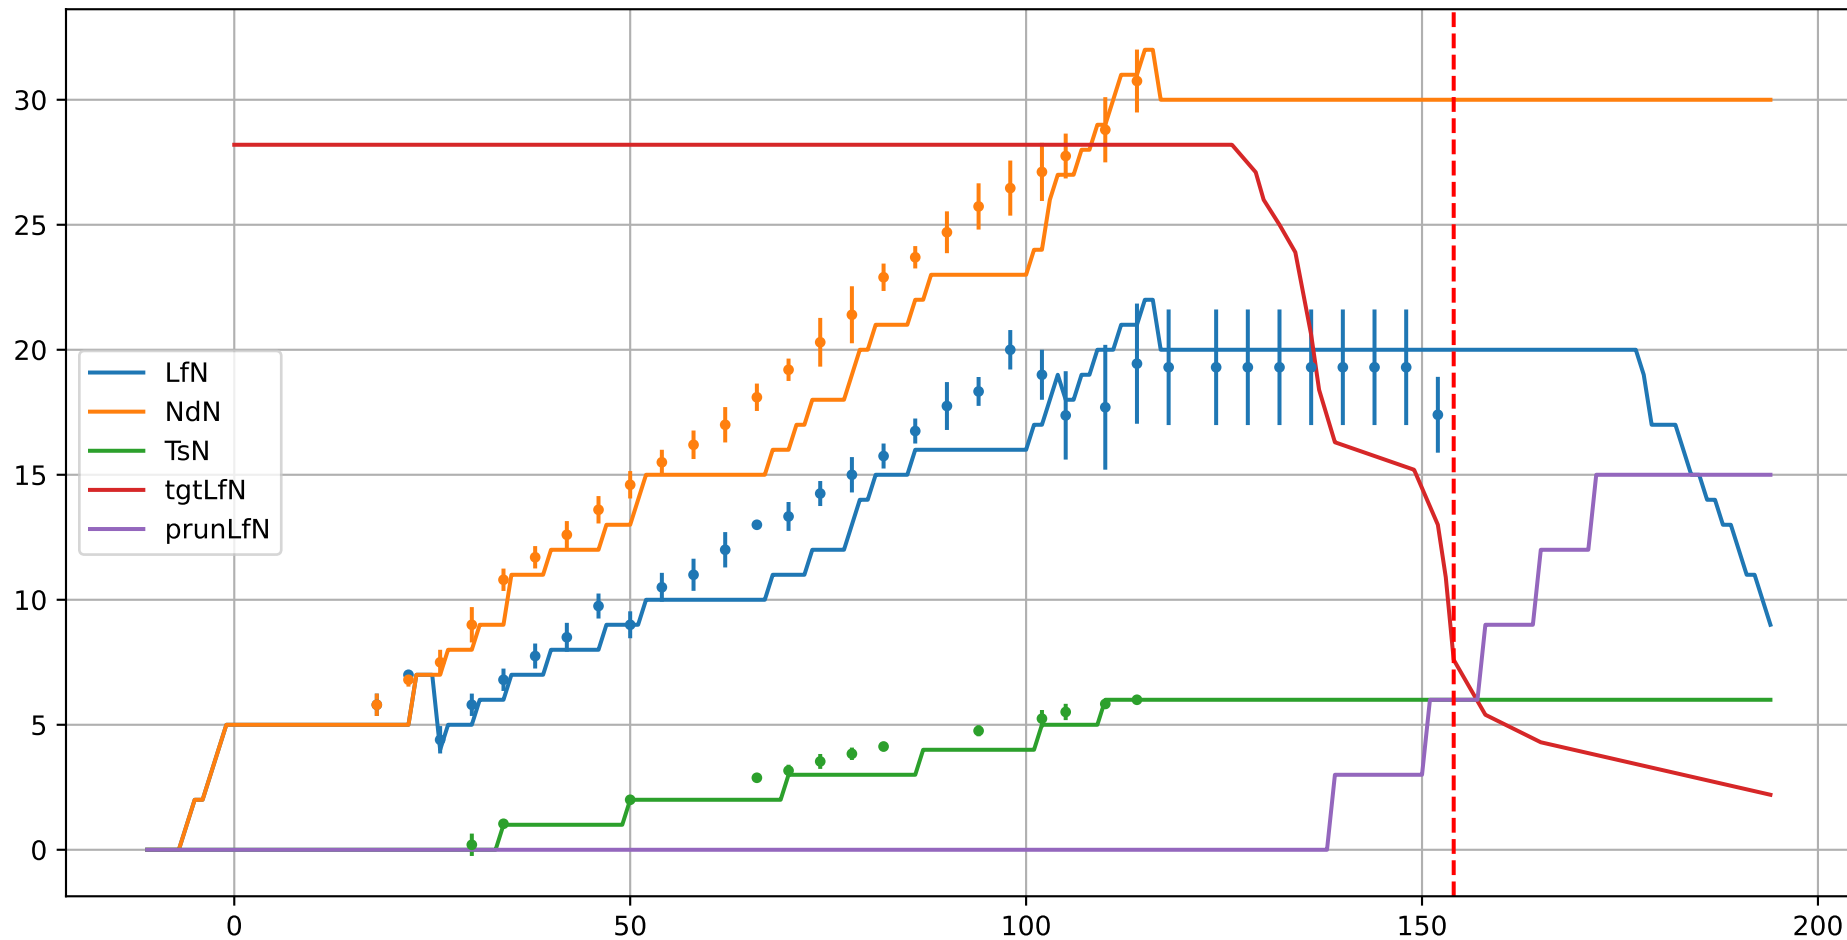

Model Prediction (P10AW)

P10AW: ['LfN', 'NdN', 'TsN', 'tgtLfN', 'prunLfN']

P10AW: ['LfN', 'LfNT', 'TsN', 'TsNT']

P10AW: ['LfA', 'peakTgtLAI']

P10AW (plot by DAT)

P10AW TsN1 (plot by DAT)

P10AW TsN2 (plot by DAT)

P10AW TsN3 (plot by DAT)

P10AW TsN4 (plot by DAT)

P10AW TsN5 (plot by DAT)

P10AW TsN6 (plot by DAT)

P10AW (plot by adjDAT)

P10AW TsN1 (plot by adjDAT)

P10AW TsN2 (plot by adjDAT)

P10AW TsN3 (plot by adjDAT)

P10AW TsN4 (plot by adjDAT)

P10AW TsN5 (plot by adjDAT)

P10AW TsN6 (plot by adjDAT)

['S1L6']

LfA (PS1AW)

['S1L9']

['S1L10']

['S1L12']

['S1T5Fr5']

['S1T6Fr1']

Plot Env Data

Plot [['sfTemp', 'sfInit', 'sfDev', 'sfDem']]

Plot ['sfDemLfA']

Plot ['sfDemFrV']

Plot EnvOpt Decision