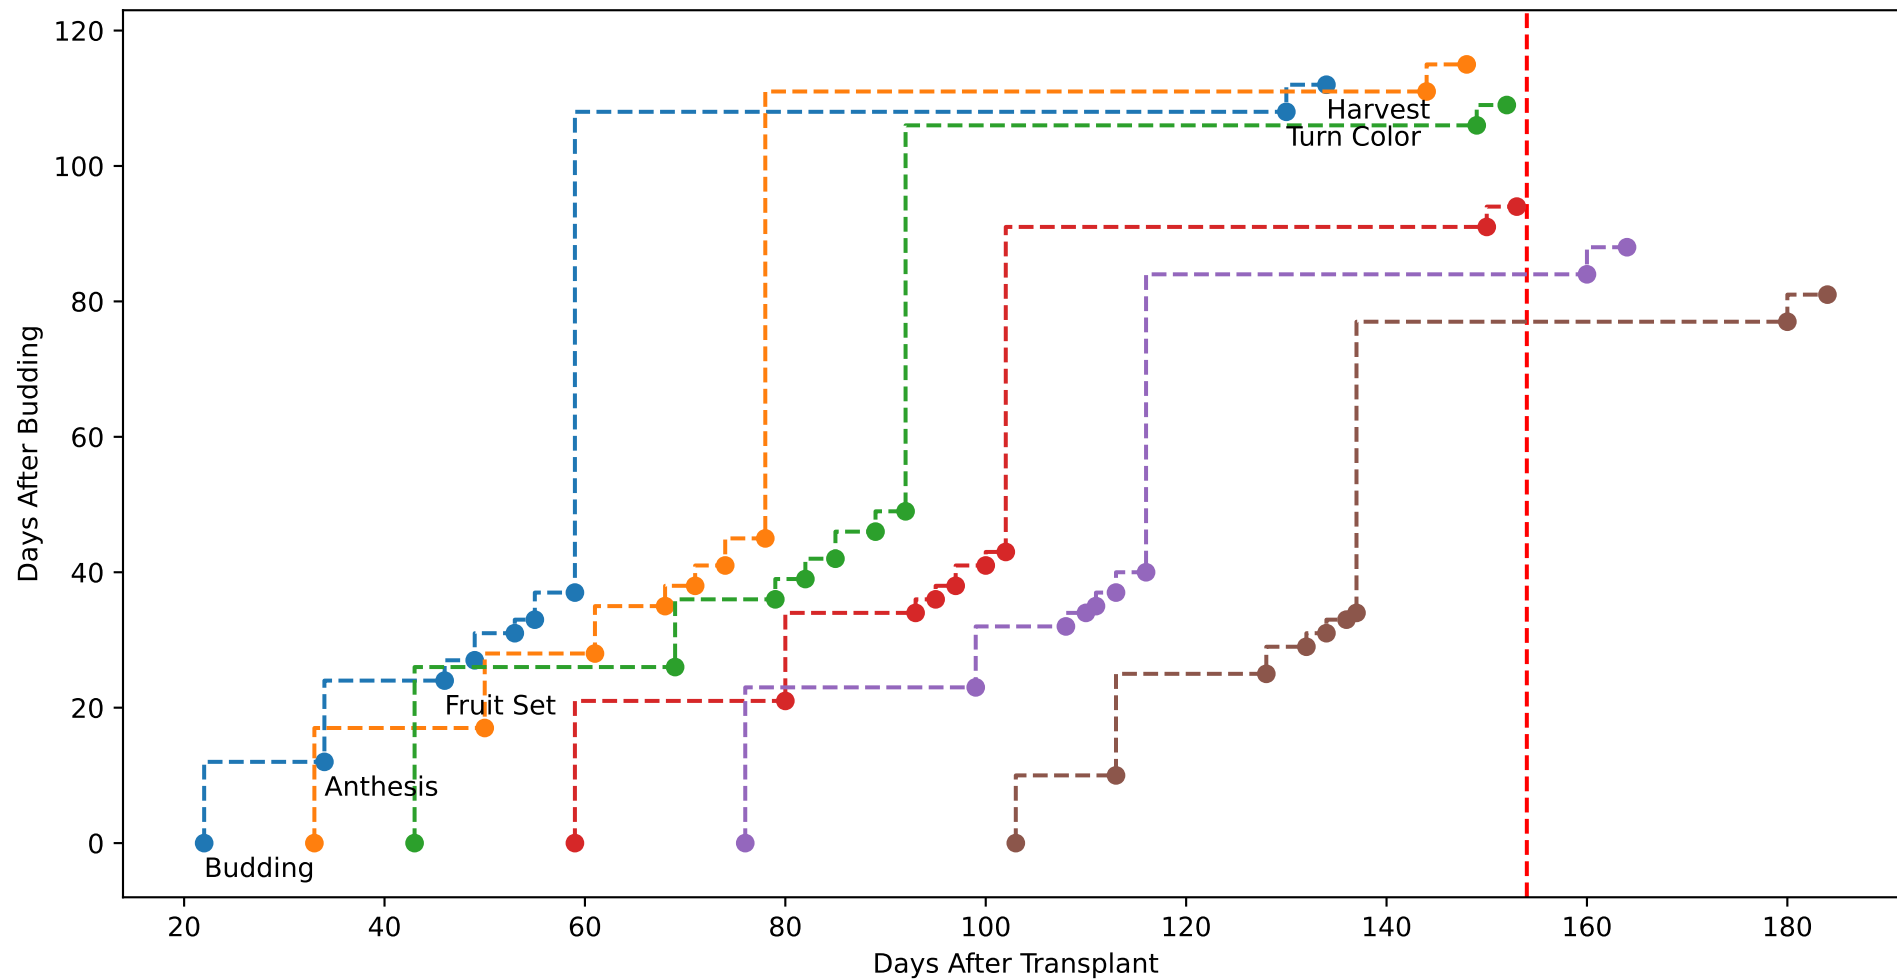

Model Prediction (P10AW)

P10AW: ['LfN', 'NdN', 'TsN', 'tgtLfN', 'prunLfN']

P10AW: ['LfN', 'LfNT', 'TsN', 'TsNT']

P10AW: ['LfA', 'peakTgtLAI']

P10AW (plot by DAT)

P10AW TsN1 (plot by DAT)

P10AW TsN2 (plot by DAT)

P10AW TsN3 (plot by DAT)

P10AW TsN4 (plot by DAT)

P10AW TsN5 (plot by DAT)

P10AW TsN6 (plot by DAT)

P10AW (plot by adjDAT)

P10AW TsN1 (plot by adjDAT)

P10AW TsN2 (plot by adjDAT)

P10AW TsN3 (plot by adjDAT)

P10AW TsN4 (plot by adjDAT)

P10AW TsN5 (plot by adjDAT)

P10AW TsN6 (plot by adjDAT)

['S1L6']

LfA (PS1AW)

['S1L9']

['S1L10']

['S1L12']

['S1T5Fr5']

['S1T6Fr1']

Plot Env Data

Plot [['sfTemp', 'sfInit', 'sfDev', 'sfDem']]

Plot ['sfDemLfA']

Plot ['sfDemFrV']

Plot EnvOpt Decision