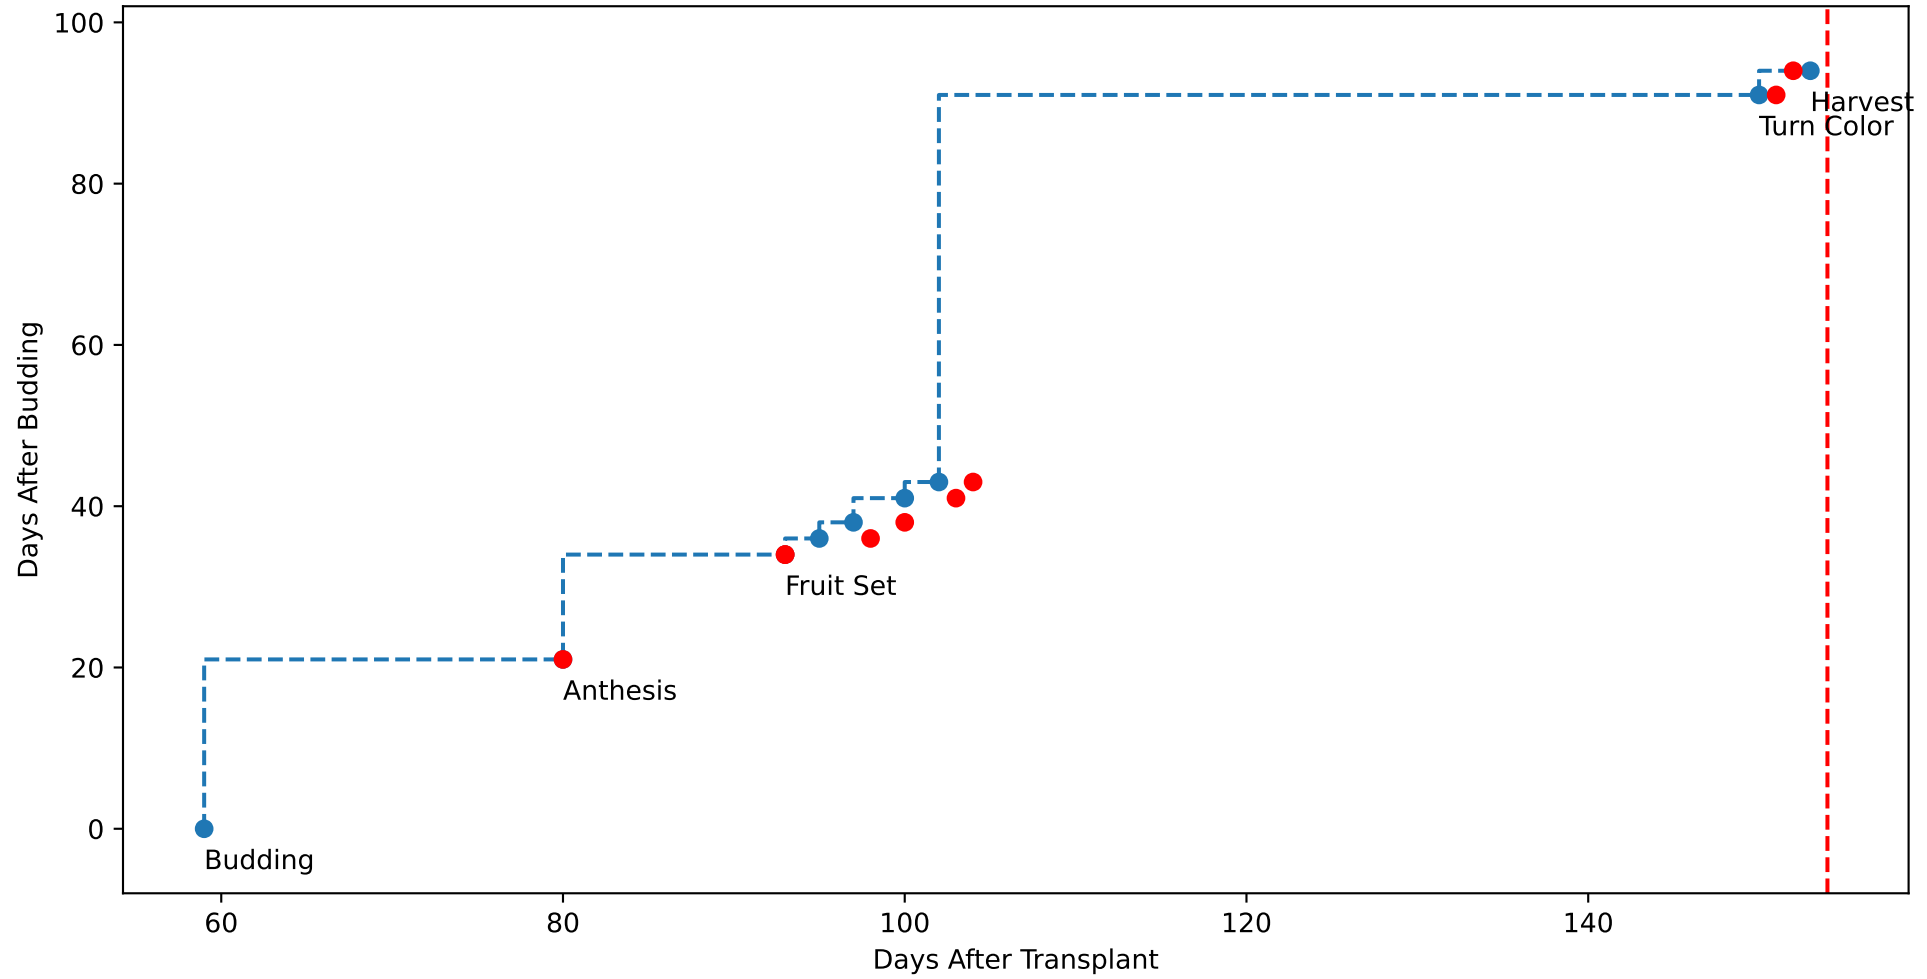

Model Prediction (P10AW)

P10AW: ['LfN', 'NdN', 'TsN', 'tgtLfN', 'prunLfN']

P10AW: ['LfN', 'LfNT', 'TsN', 'TsNT']

P10AW: ['LfA', 'peakTgtLAI']

P10AW (plot by DAT)

P10AW TsN1 (plot by DAT)

P10AW TsN2 (plot by DAT)

P10AW TsN3 (plot by DAT)

P10AW TsN4 (plot by DAT)

P10AW TsN5 (plot by DAT)

P10AW TsN6 (plot by DAT)

P10AW (plot by adjDAT)

P10AW TsN1 (plot by adjDAT)

P10AW TsN2 (plot by adjDAT)

P10AW TsN3 (plot by adjDAT)

P10AW TsN4 (plot by adjDAT)

P10AW TsN5 (plot by adjDAT)

P10AW TsN6 (plot by adjDAT)

['S1L6']

LfA (PS1AW)

['S1L9']

['S1L10']

['S1L12']

['S1T5Fr5']

['S1T6Fr1']

Plot Env Data

Plot [['sfTemp', 'sfInit', 'sfDev', 'sfDem']]

Plot ['sfDemLfA']

Plot ['sfDemFrV']

Plot EnvOpt Decision