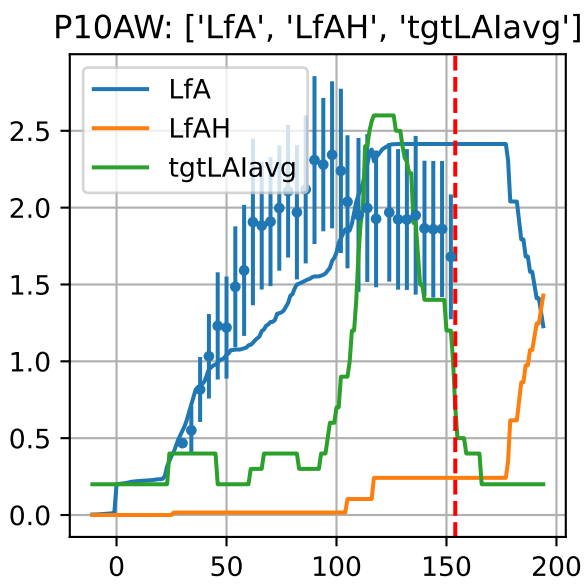

Model Prediction (P10AW)

P10AW: ['LfN', 'NdN', 'TsN', 'tgtLfN', 'prunLfN']

P10AW: ['LfN', 'LfNT', 'TsN', 'TsNT']

P10AW: ['LfA', 'peakTgtLAI']

P10AW (plot by DAT)

P10AW TsN1 (plot by DAT)

P10AW TsN2 (plot by DAT)

P10AW TsN3 (plot by DAT)

P10AW TsN4 (plot by DAT)

P10AW TsN5 (plot by DAT)

P10AW TsN6 (plot by DAT)

P10AW (plot by adjDAT)

P10AW TsN1 (plot by adjDAT)

P10AW TsN2 (plot by adjDAT)

P10AW TsN3 (plot by adjDAT)

P10AW TsN4 (plot by adjDAT)

P10AW TsN5 (plot by adjDAT)

P10AW TsN6 (plot by adjDAT)

['S1L6']

LfA (PS1AW)

['S1L9']

['S1L10']

['S1L12']