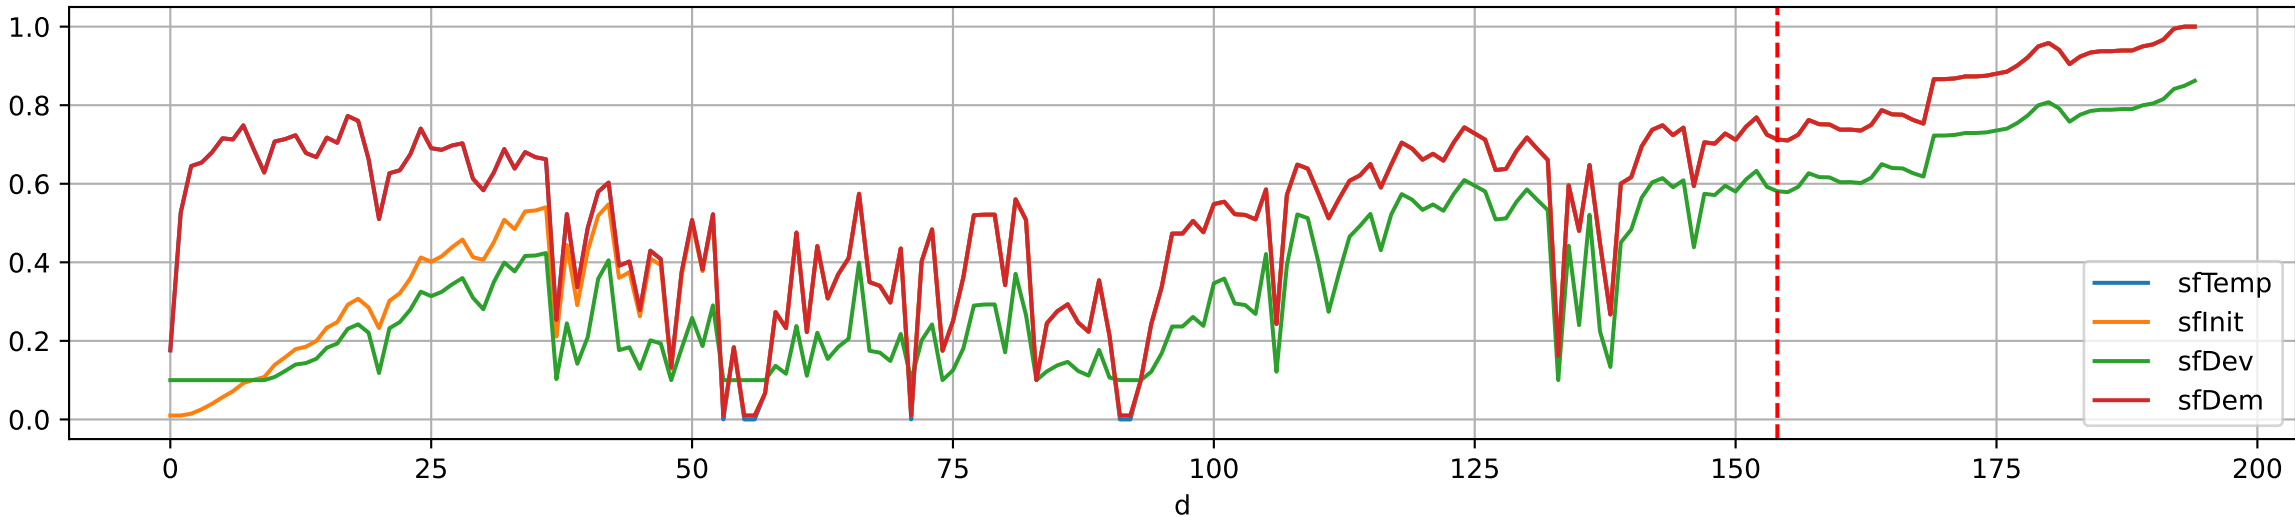

FrV (S1T1Fr5)

['S1T2Fr1']

['S1T2Fr5']

['S1T3Fr1']

['S1T3Fr5']

['S1T4Fr1']

FrV (P104Fr5)

['S1T5Fr1']

['S1T5Fr5']

['S1T6Fr1']

Plot Env Data

Plot [['sfTemp', 'sfInit', 'sfDev', 'sfDem']]

Plot ['sfDemLfA']

Plot ['sfDemFrV']

Plot EnvOpt Decision