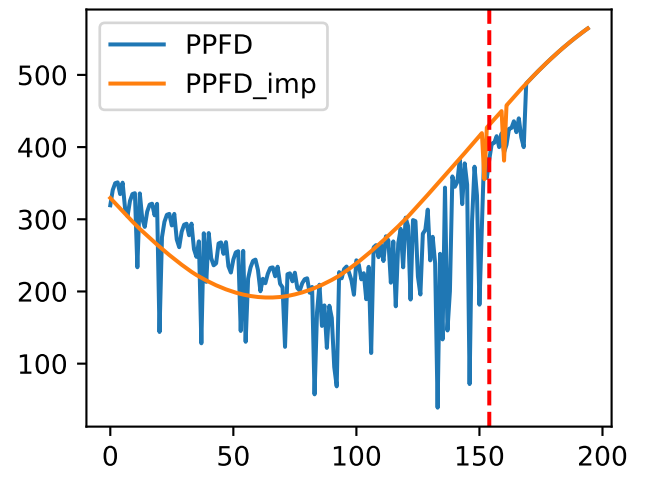

FrV (S1T1Fr5)

['S1T2Fr1']

['S1T2Fr5']

['S1T3Fr1']

['S1T3Fr5']

['S1T4Fr1']

FrV (P104Fr5)

['S1T5Fr1']

['S1T5Fr5']

['S1T6Fr1']

Plot Env Data

Plot [['sfTemp', 'sfInit', 'sfDev', 'sfDem']]

Plot ['sfDemLfA']

Plot ['sfDemFrV']

Plot EnvOpt Decision