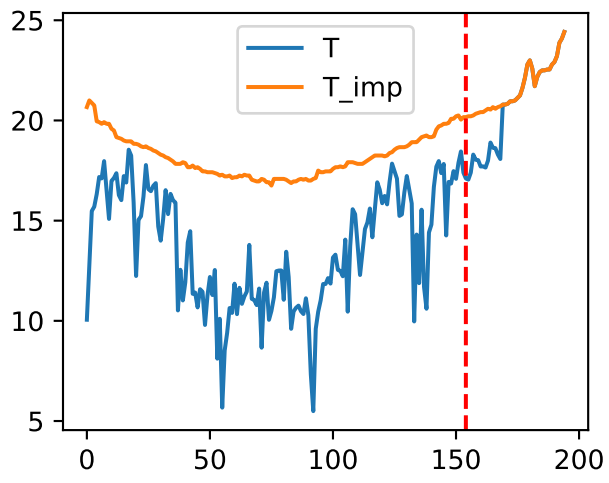

FrV (S1T1Fr5)

['S1T2Fr1']

['S1T2Fr5']

['S1T3Fr1']

['S1T3Fr5']

['S1T4Fr1']

FrV (P104Fr5)

['S1T5Fr1']

['S1T5Fr5']

['S1T6Fr1']

Plot Env Data

Plot [['sfTemp', 'sfInit', 'sfDev', 'sfDem']]

Plot ['sfDemLfA']

Plot ['sfDemFrV']

Plot EnvOpt Decision