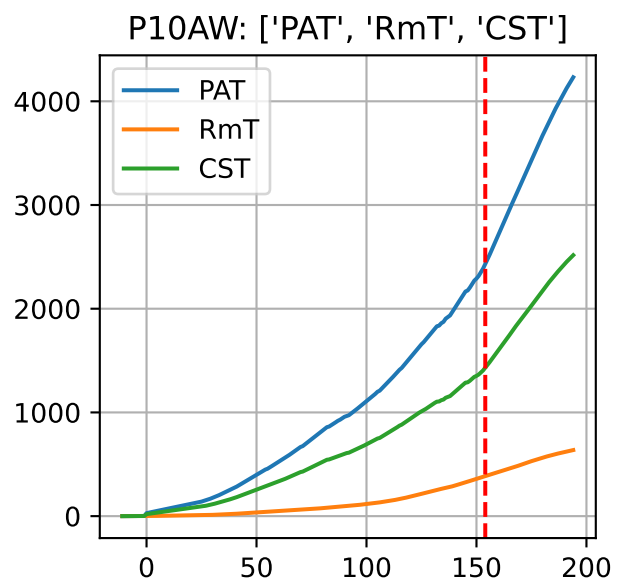

Model Prediction (P10AW)

P10AW: ['LfN', 'NdN', 'TsN', 'tgtLfN', 'prunLfN']

P10AW: ['LfN', 'LfNT', 'TsN', 'TsNT']

P10AW: ['LfA', 'peakTgtLAI']

P10AW (plot by DAT)

P10AW TsN1 (plot by DAT)

P10AW TsN2 (plot by DAT)