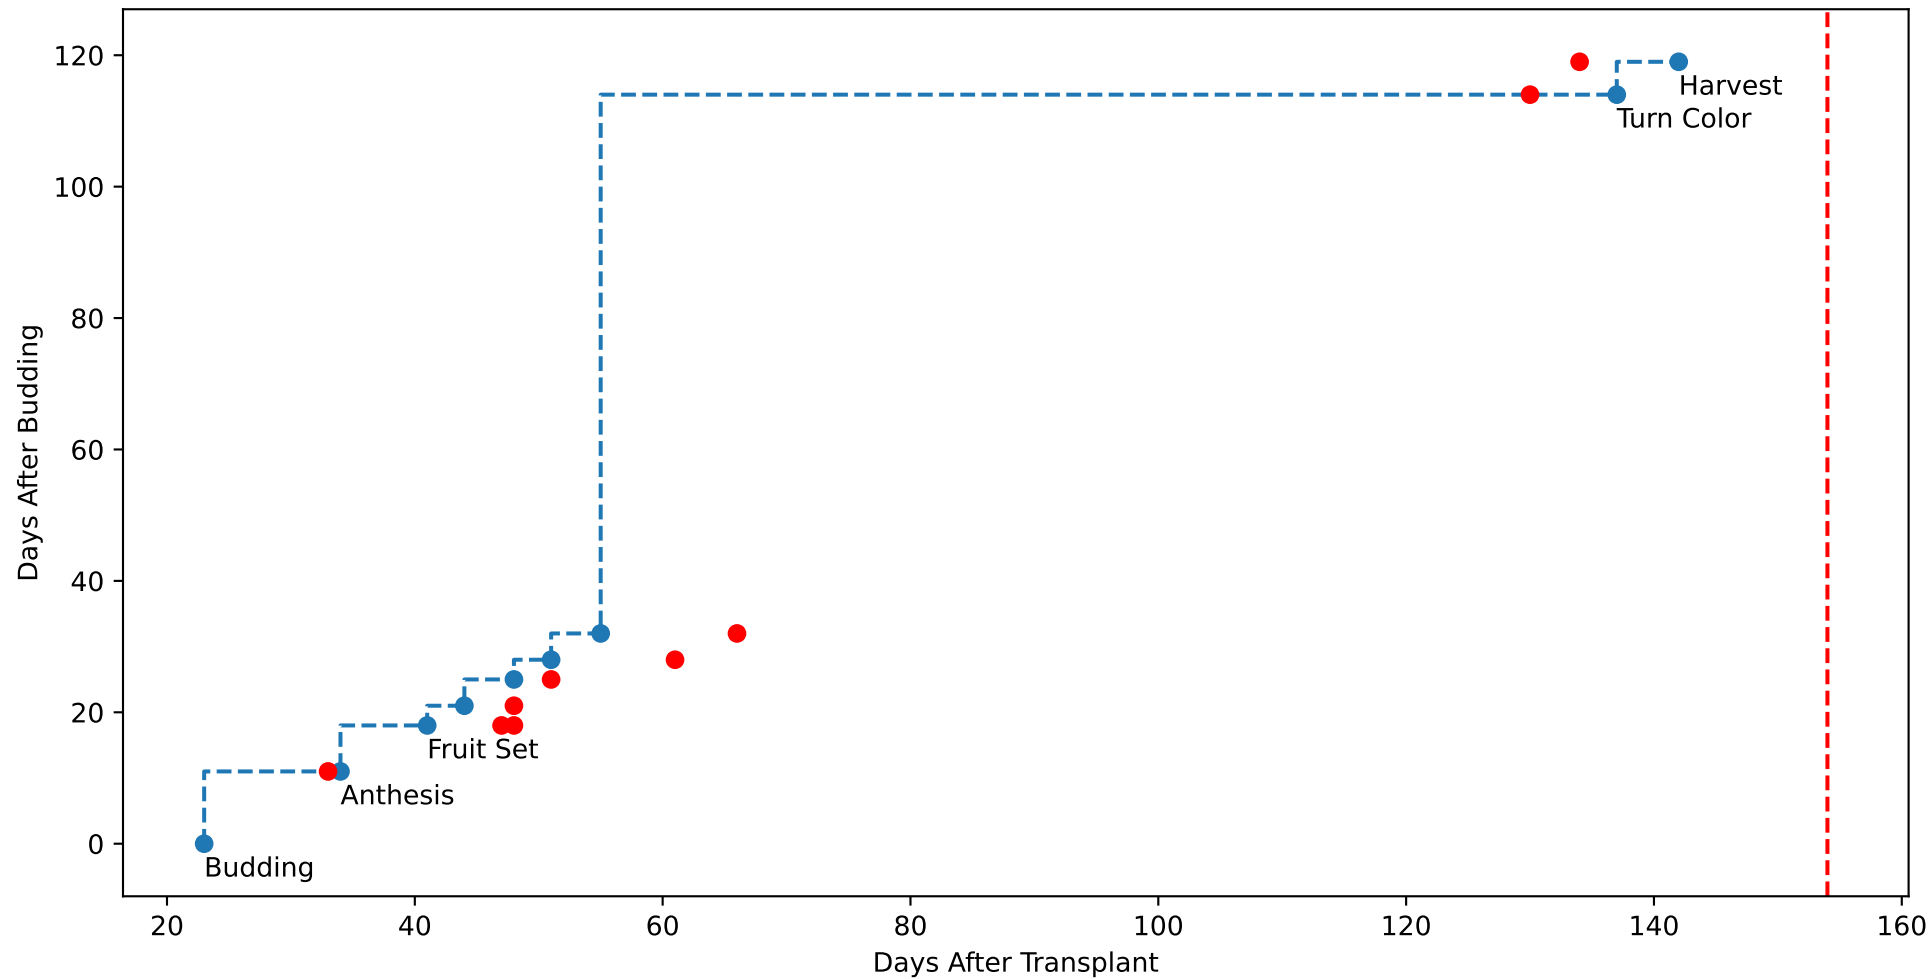

Model Prediction (P10AW)

P10AW: ['LfN', 'NdN', 'TsN', 'tgtLfN', 'prunLfN']

P10AW: ['LfN', 'LfNT', 'TsN', 'TsNT']

P10AW: ['LfA', 'peakTgtLAI']

P10AW (plot by DAT)

P10AW TsN1 (plot by DAT)

P10AW TsN2 (plot by DAT)

P10AW TsN3 (plot by DAT)

P10AW TsN4 (plot by DAT)

P10AW TsN5 (plot by DAT)

P10AW TsN6 (plot by DAT)

P10AW (plot by adjDAT)

P10AW TsN1 (plot by adjDAT)

P10AW TsN2 (plot by adjDAT)

P10AW TsN3 (plot by adjDAT)

P10AW TsN4 (plot by adjDAT)

P10AW TsN5 (plot by adjDAT)

P10AW TsN6 (plot by adjDAT)

['S1L6']

LfA (PS1AW)

['S1L9']

['S1L10']

['S1L12']