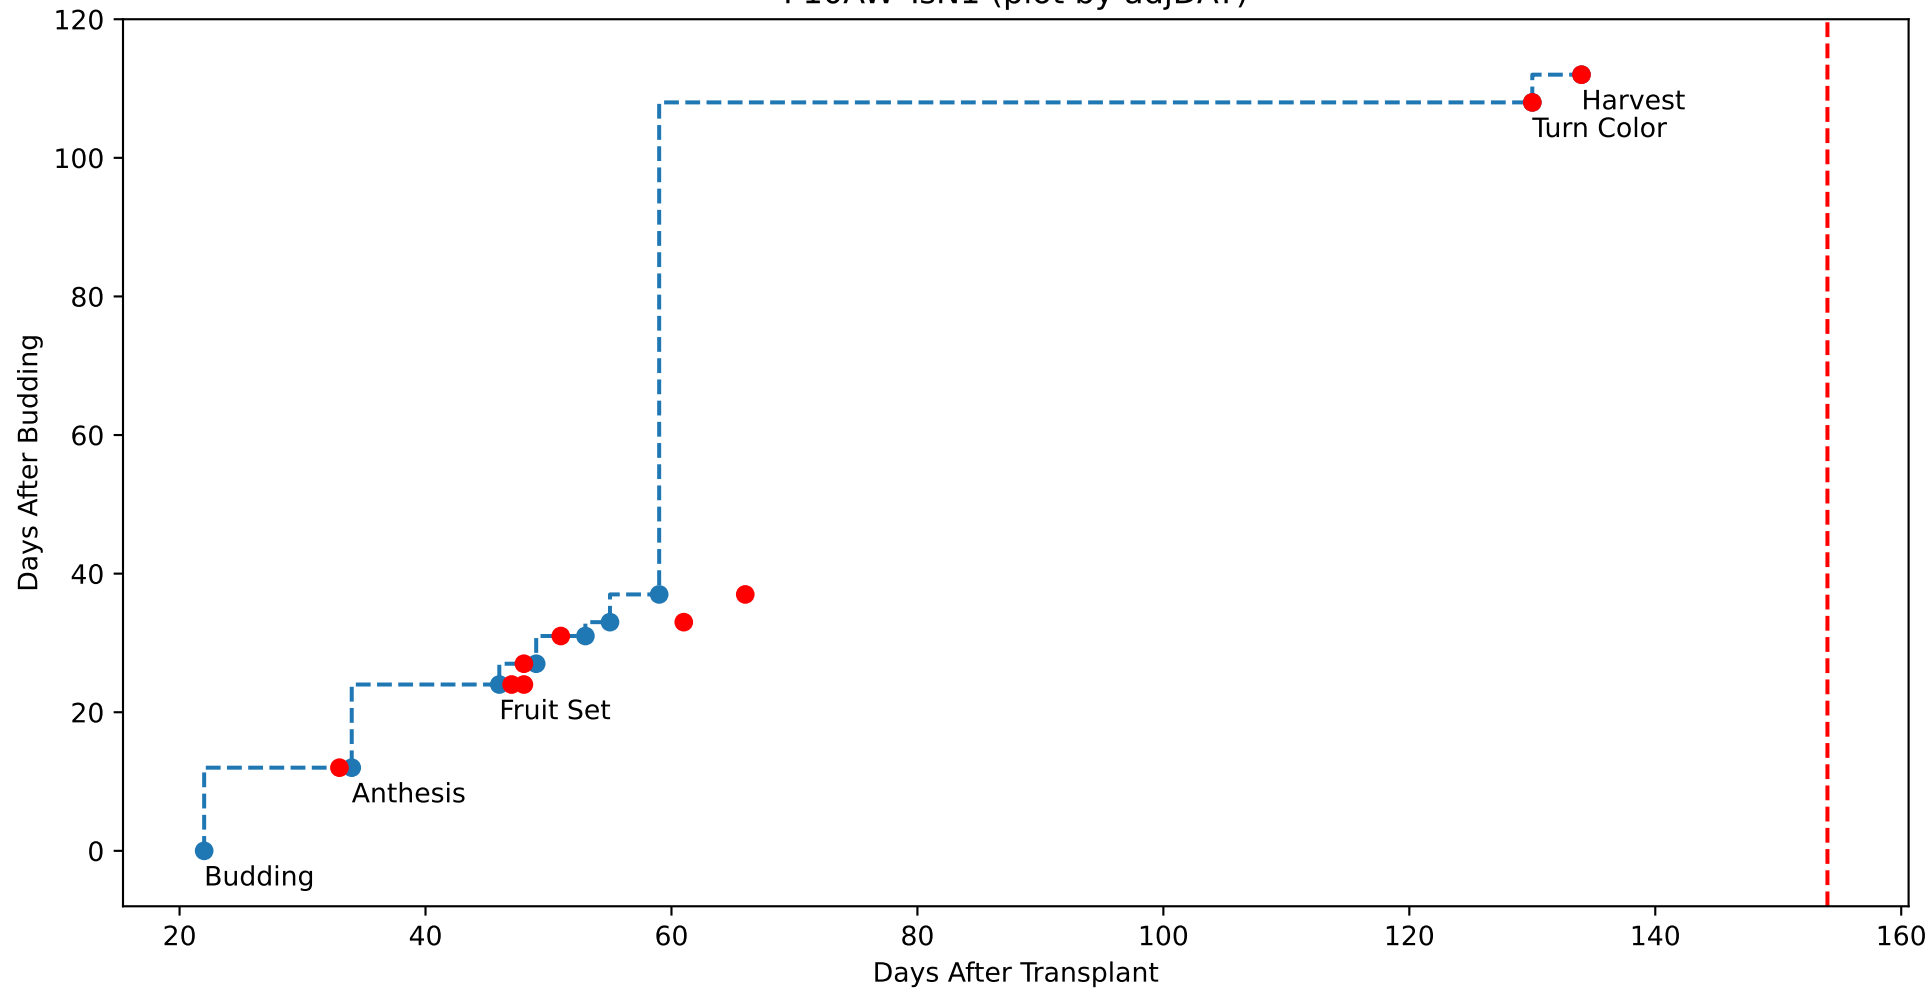

Model Prediction (P10AW)

P10AW: ['LfN', 'NdN', 'TsN', 'tgtLfN', 'prunLfN']

P10AW: ['LfN', 'LfNT', 'TsN', 'TsNT']

P10AW: ['LfA', 'peakTgtLAI']

P10AW (plot by DAT)

P10AW TsN1 (plot by DAT)

P10AW TsN2 (plot by DAT)

P10AW TsN3 (plot by DAT)

P10AW TsN4 (plot by DAT)

P10AW TsN5 (plot by DAT)

P10AW TsN6 (plot by DAT)

P10AW (plot by adjDAT)

P10AW TsN1 (plot by adjDAT)

P10AW TsN2 (plot by adjDAT)

P10AW TsN3 (plot by adjDAT)

P10AW TsN4 (plot by adjDAT)

P10AW TsN5 (plot by adjDAT)

P10AW TsN6 (plot by adjDAT)

['S1L6']

LfA (PS1AW)

['S1L9']

['S1L10']

['S1L12']