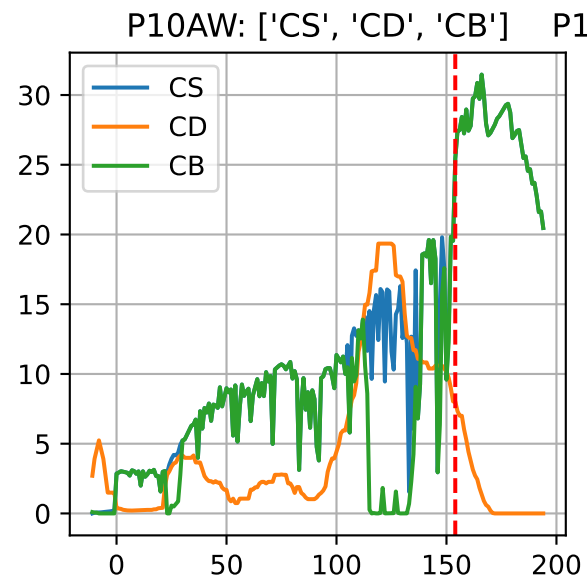

Model Prediction (P10AW)

P10AW: ['LfN', 'NdN', 'TsN', 'tgtLfN', 'prunLfN']

P10AW: ['LfN', 'LfNT', 'TsN', 'TsNT']

P10AW: ['LfA', 'peakTgtLAI']

P10AW (plot by DAT)

P10AW TsN1 (plot by DAT)

P10AW TsN2 (plot by DAT)

P10AW TsN3 (plot by DAT)

P10AW TsN4 (plot by DAT)

P10AW TsN5 (plot by DAT)

P10AW TsN6 (plot by DAT)

P10AW (plot by adjDAT)

P10AW TsN1 (plot by adjDAT)

P10AW TsN2 (plot by adjDAT)

P10AW TsN3 (plot by adjDAT)

P10AW TsN4 (plot by adjDAT)

P10AW TsN5 (plot by adjDAT)

P10AW TsN6 (plot by adjDAT)

['S1L6']

LfA (PS1AW)

['S1L9']

['S1L10']

['S1L12']