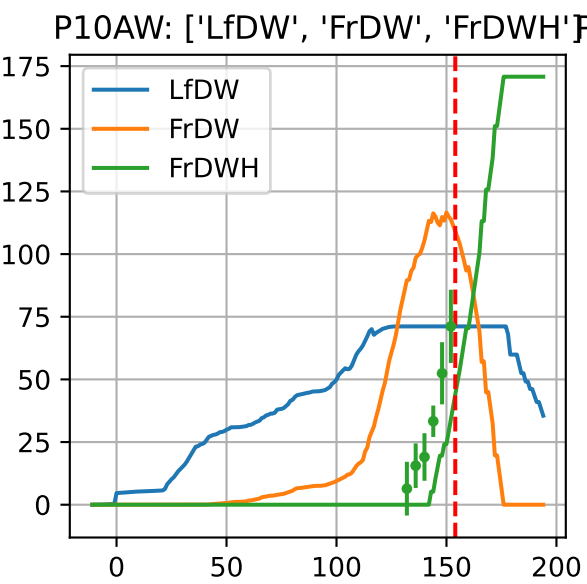

Model Prediction (P10AW)

P10AW: ['LfN', 'NdN', 'TsN', 'tgtLfN', 'prunLfN']

P10AW: ['LfN', 'LfNT', 'TsN', 'TsNT']

P10AW: ['LfA', 'peakTgtLAI']

P10AW (plot by DAT)

P10AW TsN1 (plot by DAT)

P10AW TsN2 (plot by DAT)

P10AW TsN3 (plot by DAT)

P10AW TsN4 (plot by DAT)

P10AW TsN5 (plot by DAT)

P10AW TsN6 (plot by DAT)

P10AW (plot by adjDAT)

P10AW TsN1 (plot by adjDAT)

P10AW TsN2 (plot by adjDAT)

P10AW TsN3 (plot by adjDAT)

P10AW TsN4 (plot by adjDAT)

P10AW TsN5 (plot by adjDAT)

P10AW TsN6 (plot by adjDAT)

['S1L6']

LfA (PS1AW)

['S1L9']

['S1L10']

['S1L12']