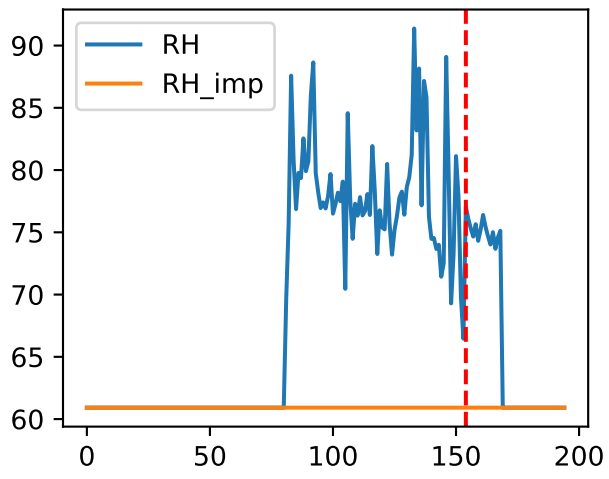

FrV (S1T1Fr5)

['S1T2Fr1']

['S1T2Fr5']

['S1T3Fr1']

['S1T3Fr5']

['S1T4Fr1']

FrV (P104Fr5)

['S1T5Fr1']

['S1T5Fr5']

['S1T6Fr1']

Plot Env Data

Plot [['sfTemp', 'sfInit', 'sfDev', 'sfDem']]

Plot ['sfDemLfA']

Plot ['sfDemFrV']

Plot EnvOpt Decision