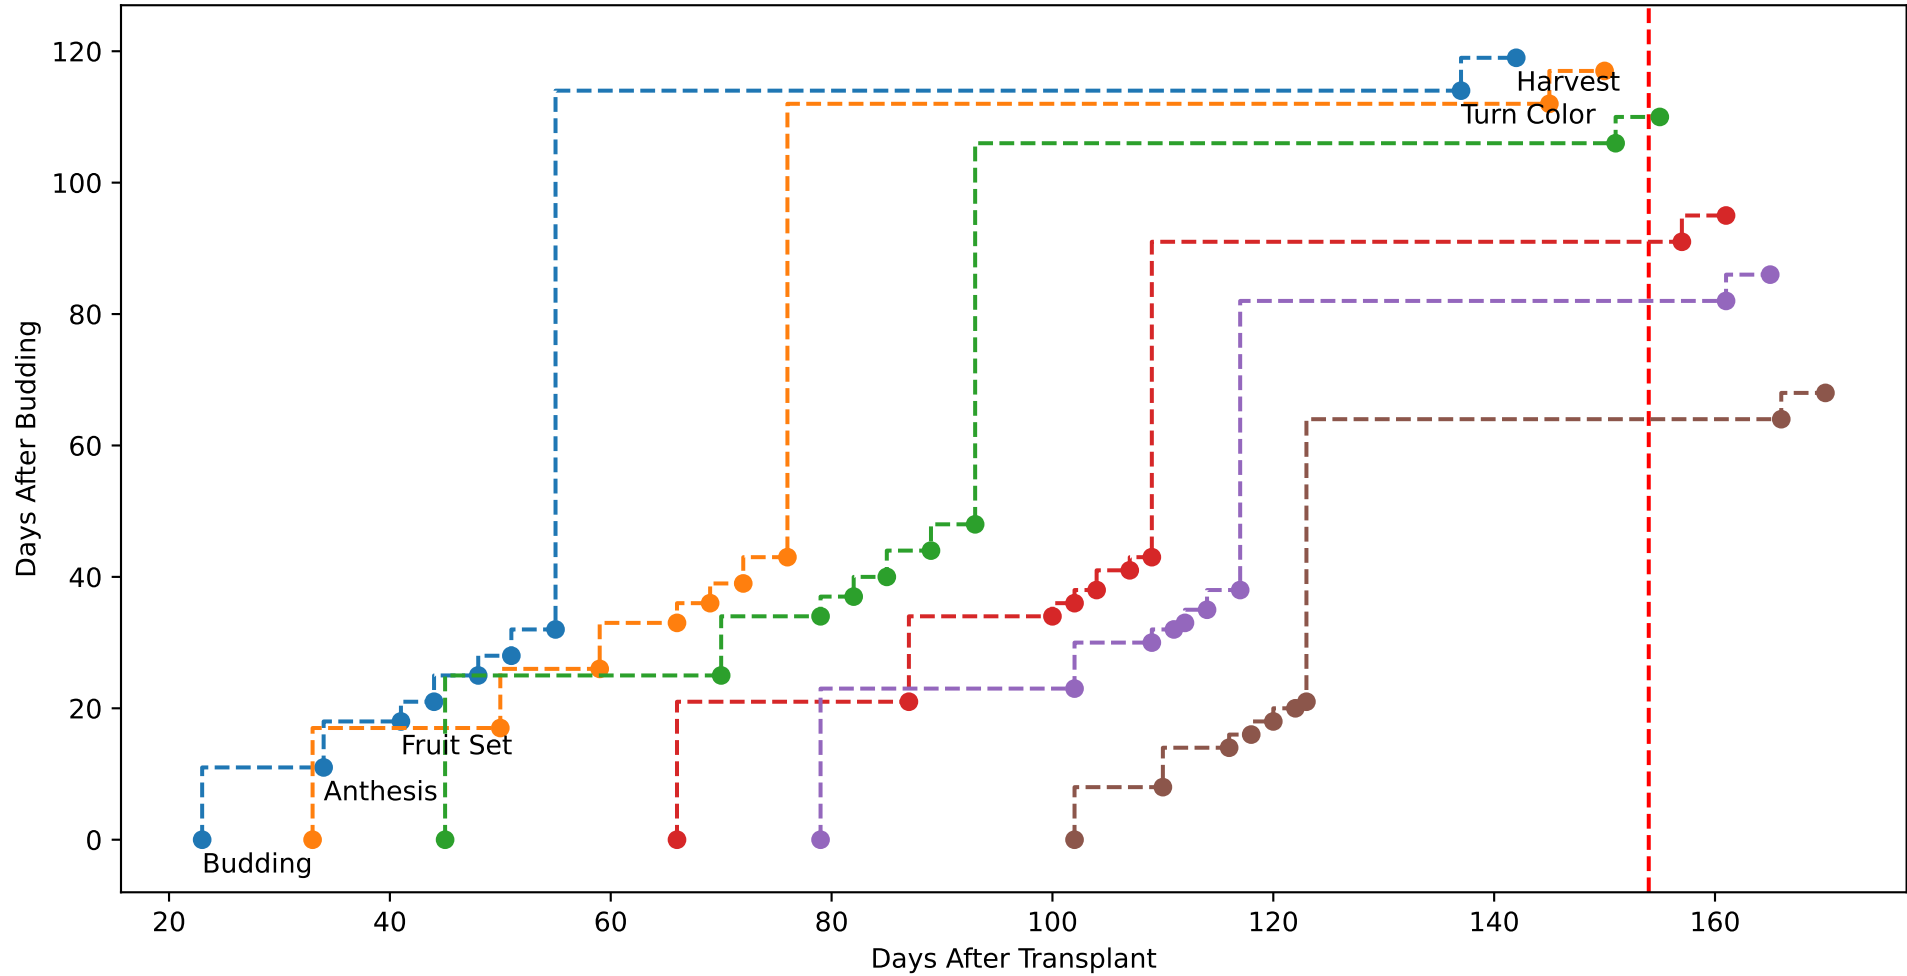

Model Prediction (P10AW)

P10AW: ['LfN', 'NdN', 'TsN', 'tgtLfN', 'prunLfN']

P10AW: ['LfN', 'LfNT', 'TsN', 'TsNT']

P10AW: ['LfA', 'peakTgtLAI']

P10AW (plot by DAT)

P10AW TsN1 (plot by DAT)

P10AW TsN2 (plot by DAT)

P10AW TsN3 (plot by DAT)

P10AW TsN4 (plot by DAT)

P10AW TsN5 (plot by DAT)

P10AW TsN6 (plot by DAT)

P10AW (plot by adjDAT)

P10AW TsN1 (plot by adjDAT)

P10AW TsN2 (plot by adjDAT)

P10AW TsN3 (plot by adjDAT)

P10AW TsN4 (plot by adjDAT)

P10AW TsN5 (plot by adjDAT)

P10AW TsN6 (plot by adjDAT)

['S1L6']

LfA (PS1AW)

['S1L9']

['S1L10']

['S1L12']

['S1T5Fr5']

['S1T6Fr1']

Plot Env Data

Plot [['sfTemp', 'sfInit', 'sfDev', 'sfDem']]

Plot ['sfDemLfA']

Plot ['sfDemFrV']

Plot EnvOpt Decision