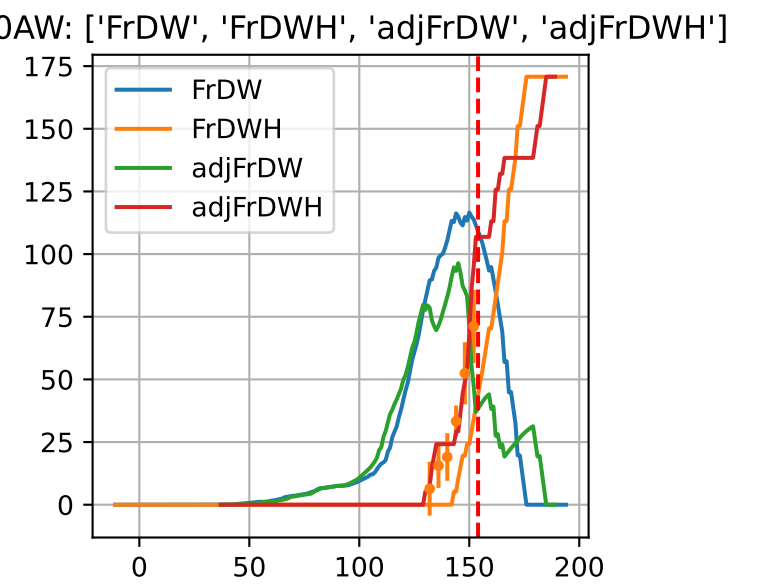

Model Prediction (P10AW)

P10AW: ['LfN', 'NdN', 'TsN', 'tgtLfN', 'prunLfN']

P10AW: ['LfN', 'LfNT', 'TsN', 'TsNT']

P10AW: ['LfA', 'peakTgtLAI']

P10AW (plot by DAT)

P10AW TsN1 (plot by DAT)

P10AW TsN2 (plot by DAT)

P10AW TsN3 (plot by DAT)

P10AW TsN4 (plot by DAT)

P10AW TsN5 (plot by DAT)

P10AW TsN6 (plot by DAT)

P10AW (plot by adjDAT)

P10AW TsN1 (plot by adjDAT)

P10AW TsN2 (plot by adjDAT)

P10AW TsN3 (plot by adjDAT)

P10AW TsN4 (plot by adjDAT)

P10AW TsN5 (plot by adjDAT)

P10AW TsN6 (plot by adjDAT)

['S1L6']

LfA (PS1AW)

['S1L9']

['S1L10']

['S1L12']