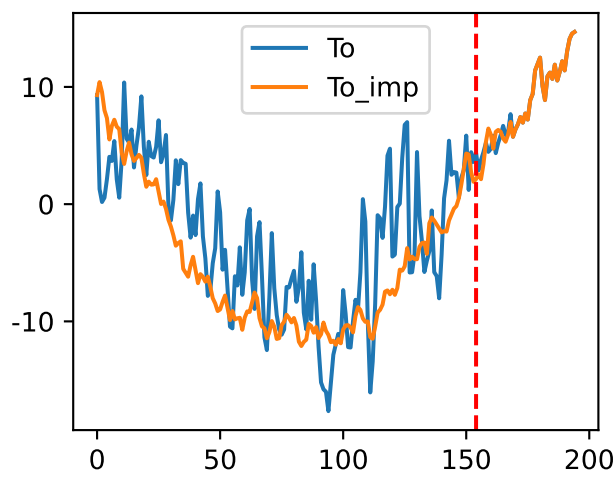

FrV (S1T1Fr5)

['S1T2Fr1']

['S1T2Fr5']

['S1T3Fr1']

['S1T3Fr5']

['S1T4Fr1']

FrV (P104Fr5)

['S1T5Fr1']

['S1T5Fr5']

['S1T6Fr1']

Plot Env Data

Plot [['sfTemp', 'sfInit', 'sfDev', 'sfDem']]

Plot ['sfDemLfA']

Plot ['sfDemFrV']

Plot EnvOpt Decision