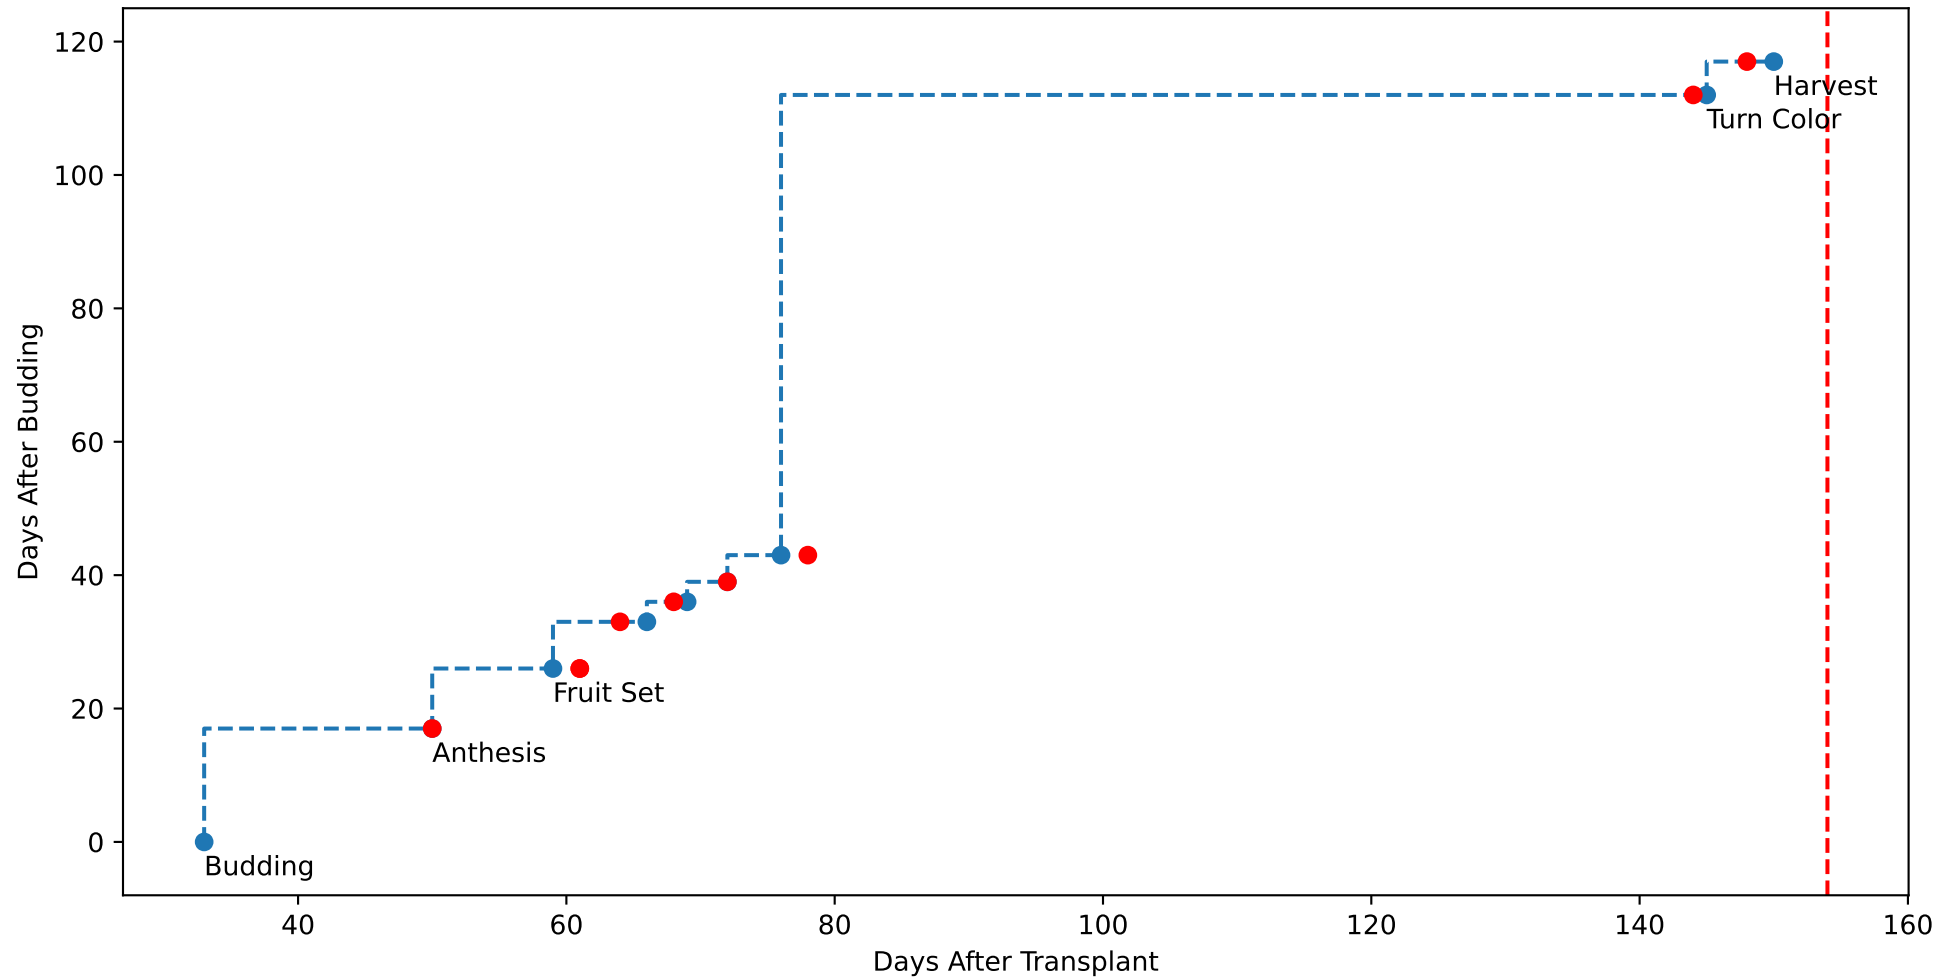

Model Prediction (P10AW)

P10AW: ['LfN', 'NdN', 'TsN', 'tgtLfN', 'prunLfN']

P10AW: ['LfN', 'LfNT', 'TsN', 'TsNT']

P10AW: ['LfA', 'peakTgtLAI']

P10AW (plot by DAT)

P10AW TsN1 (plot by DAT)

P10AW TsN2 (plot by DAT)

P10AW TsN3 (plot by DAT)

P10AW TsN4 (plot by DAT)

P10AW TsN5 (plot by DAT)

P10AW TsN6 (plot by DAT)

P10AW (plot by adjDAT)

P10AW TsN1 (plot by adjDAT)

P10AW TsN2 (plot by adjDAT)

P10AW TsN3 (plot by adjDAT)

P10AW TsN4 (plot by adjDAT)

P10AW TsN5 (plot by adjDAT)

P10AW TsN6 (plot by adjDAT)

['S1L6']

LfA (PS1AW)

['S1L9']

['S1L10']

['S1L12']

['S1T5Fr5']

['S1T6Fr1']

Plot Env Data

Plot [['sfTemp', 'sfInit', 'sfDev', 'sfDem']]

Plot ['sfDemLfA']

Plot ['sfDemFrV']

Plot EnvOpt Decision