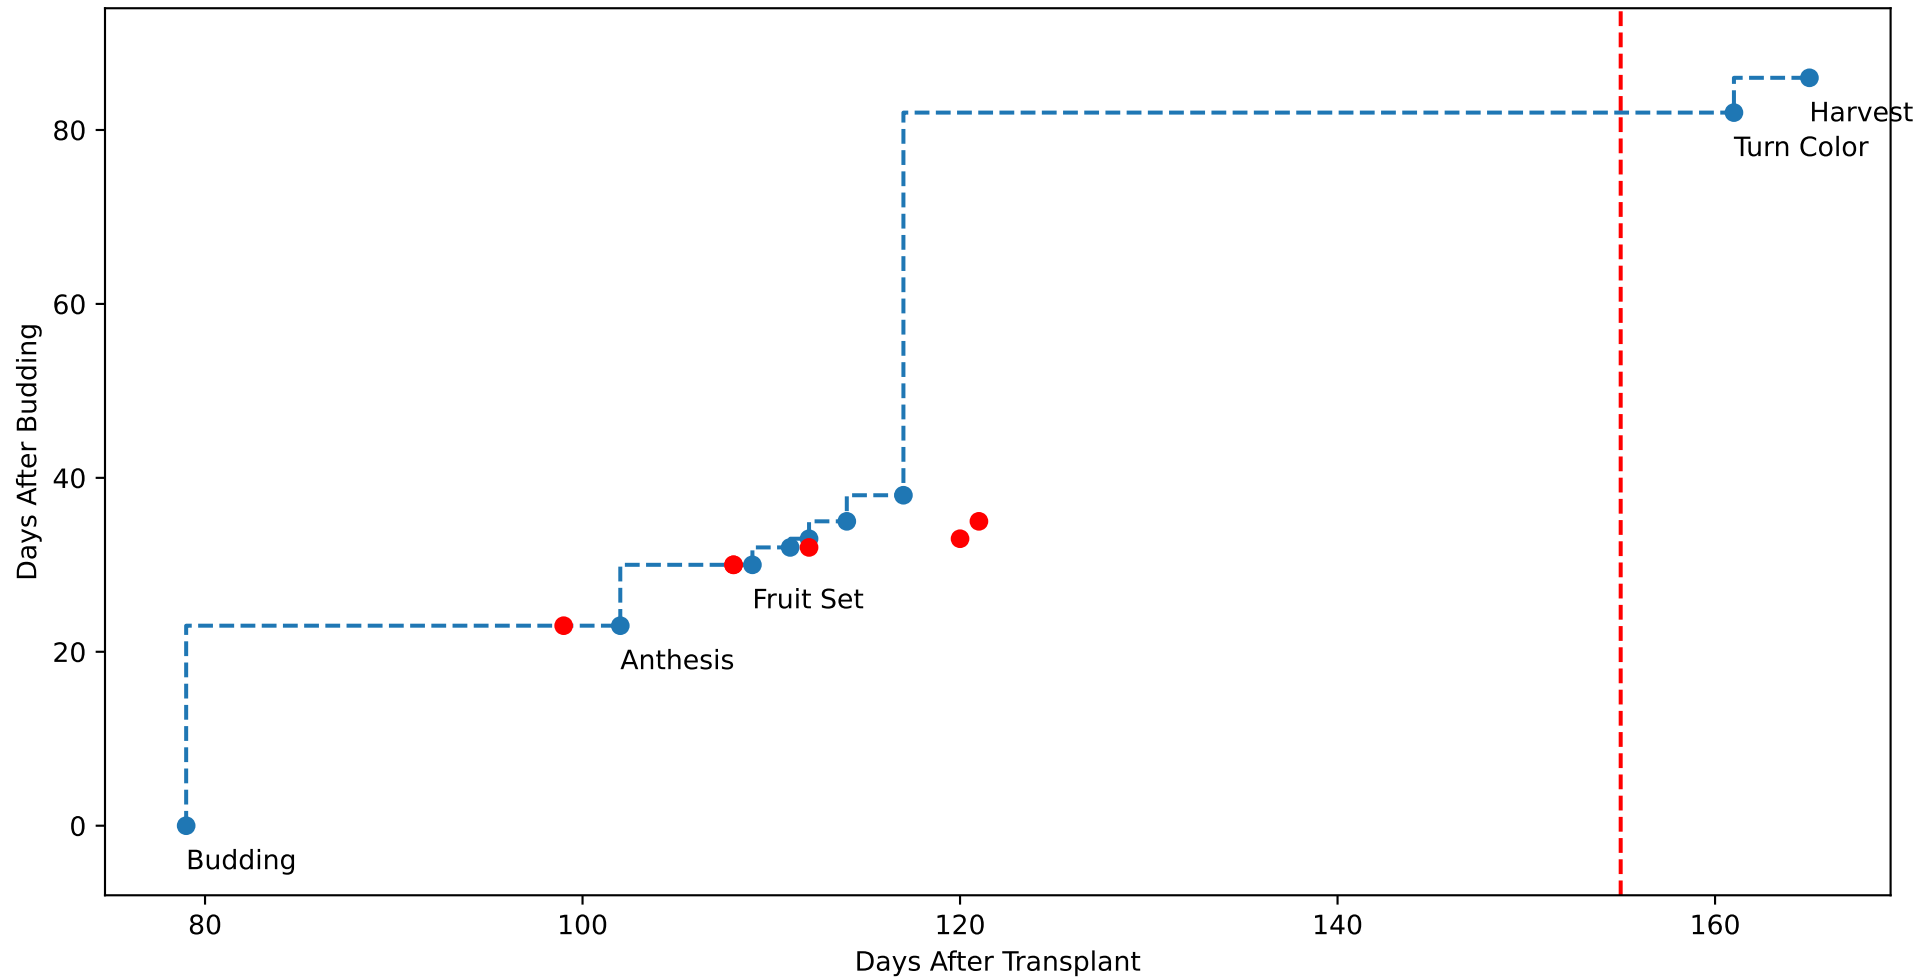

Model Prediction (P10AW)

P10AW: ['LfN', 'NdN', 'TsN', 'tgtLfN', 'prunLfN']

P10AW: ['LfN', 'LfNT', 'TsN', 'TsNT']

P10AW: ['LfA', 'peakTgtLAI']

P10AW (plot by DAT)

P10AW TsN1 (plot by DAT)

P10AW TsN2 (plot by DAT)

P10AW TsN3 (plot by DAT)

P10AW TsN4 (plot by DAT)

P10AW TsN5 (plot by DAT)

P10AW TsN6 (plot by DAT)

P10AW (plot by adjDAT)

P10AW TsN1 (plot by adjDAT)

P10AW TsN2 (plot by adjDAT)

P10AW TsN3 (plot by adjDAT)

P10AW TsN4 (plot by adjDAT)

P10AW TsN5 (plot by adjDAT)

P10AW TsN6 (plot by adjDAT)

['S1L6']

LfA (PS10M)

['S1L9']

['S1L10']

['S1L12']

['S1T5Fr5']

['S1T6Fr1']

Plot Env Data

Plot [['sfTemp', 'sfInit', 'sfDev', 'sfDem']]

Plot ['sfDemLfA']

Plot ['sfDemFrV']

Plot EnvOpt Decision