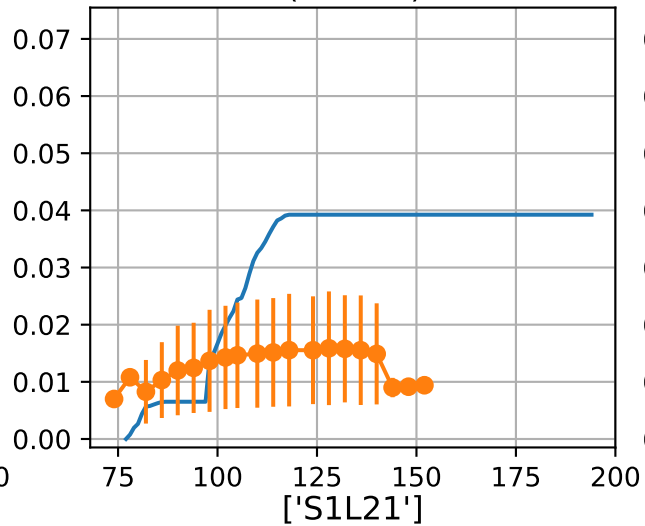

Model Prediction (P10AW)

P10AW: ['LfN', 'NdN', 'TsN', 'tgtLfN', 'prunLfN']

P10AW: ['LfN', 'LfNT', 'TsN', 'TsNT']

P10AW: ['LfA', 'peakTgtLAI']

P10AW (plot by DAT)

P10AW TsN1 (plot by DAT)

P10AW TsN2 (plot by DAT)

P10AW TsN3 (plot by DAT)

P10AW TsN4 (plot by DAT)

P10AW TsN5 (plot by DAT)

P10AW TsN6 (plot by DAT)

P10AW (plot by adjDAT)

P10AW TsN1 (plot by adjDAT)

P10AW TsN2 (plot by adjDAT)

P10AW TsN3 (plot by adjDAT)

P10AW TsN4 (plot by adjDAT)

P10AW TsN5 (plot by adjDAT)

P10AW TsN6 (plot by adjDAT)

['S1L6']

LfA (PS10M)

['S1L9']

['S1L10']

['S1L12']

['S1L13']

['S1L15']

LfA ['S1L16']

['S1L18']

['S1L19']

['S1L21']

['S1L22']

['S1T1Fr1']