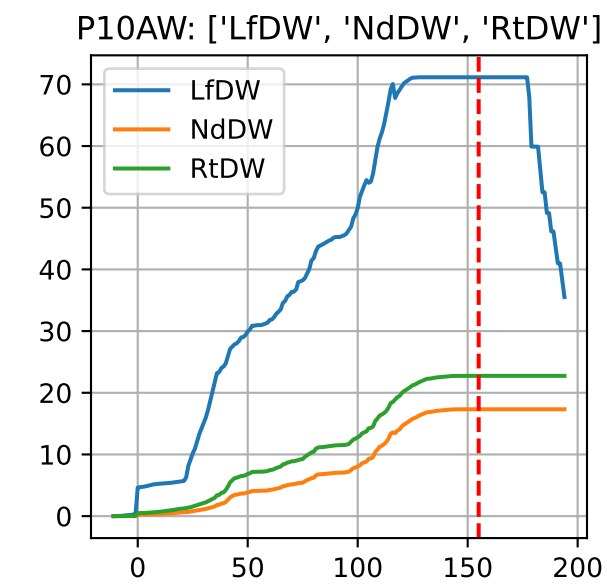

Model Prediction (P10AW)

P10AW: ['LfN', 'NdN', 'TsN', 'tgtLfN', 'prunLfN']

P10AW: ['LfN', 'LfNT', 'TsN', 'TsNT']

P10AW: ['LfA', 'peakTgtLAI']

P10AW (plot by DAT)

P10AW TsN1 (plot by DAT)

P10AW TsN2 (plot by DAT)

P10AW TsN3 (plot by DAT)

P10AW TsN4 (plot by DAT)

P10AW TsN5 (plot by DAT)

P10AW TsN6 (plot by DAT)

P10AW (plot by adjDAT)

P10AW TsN1 (plot by adjDAT)

P10AW TsN2 (plot by adjDAT)

P10AW TsN3 (plot by adjDAT)

P10AW TsN4 (plot by adjDAT)

P10AW TsN5 (plot by adjDAT)

P10AW TsN6 (plot by adjDAT)

['S1L6']

LfA (PS10M)

['S1L9']

['S1L10']

['S1L12']