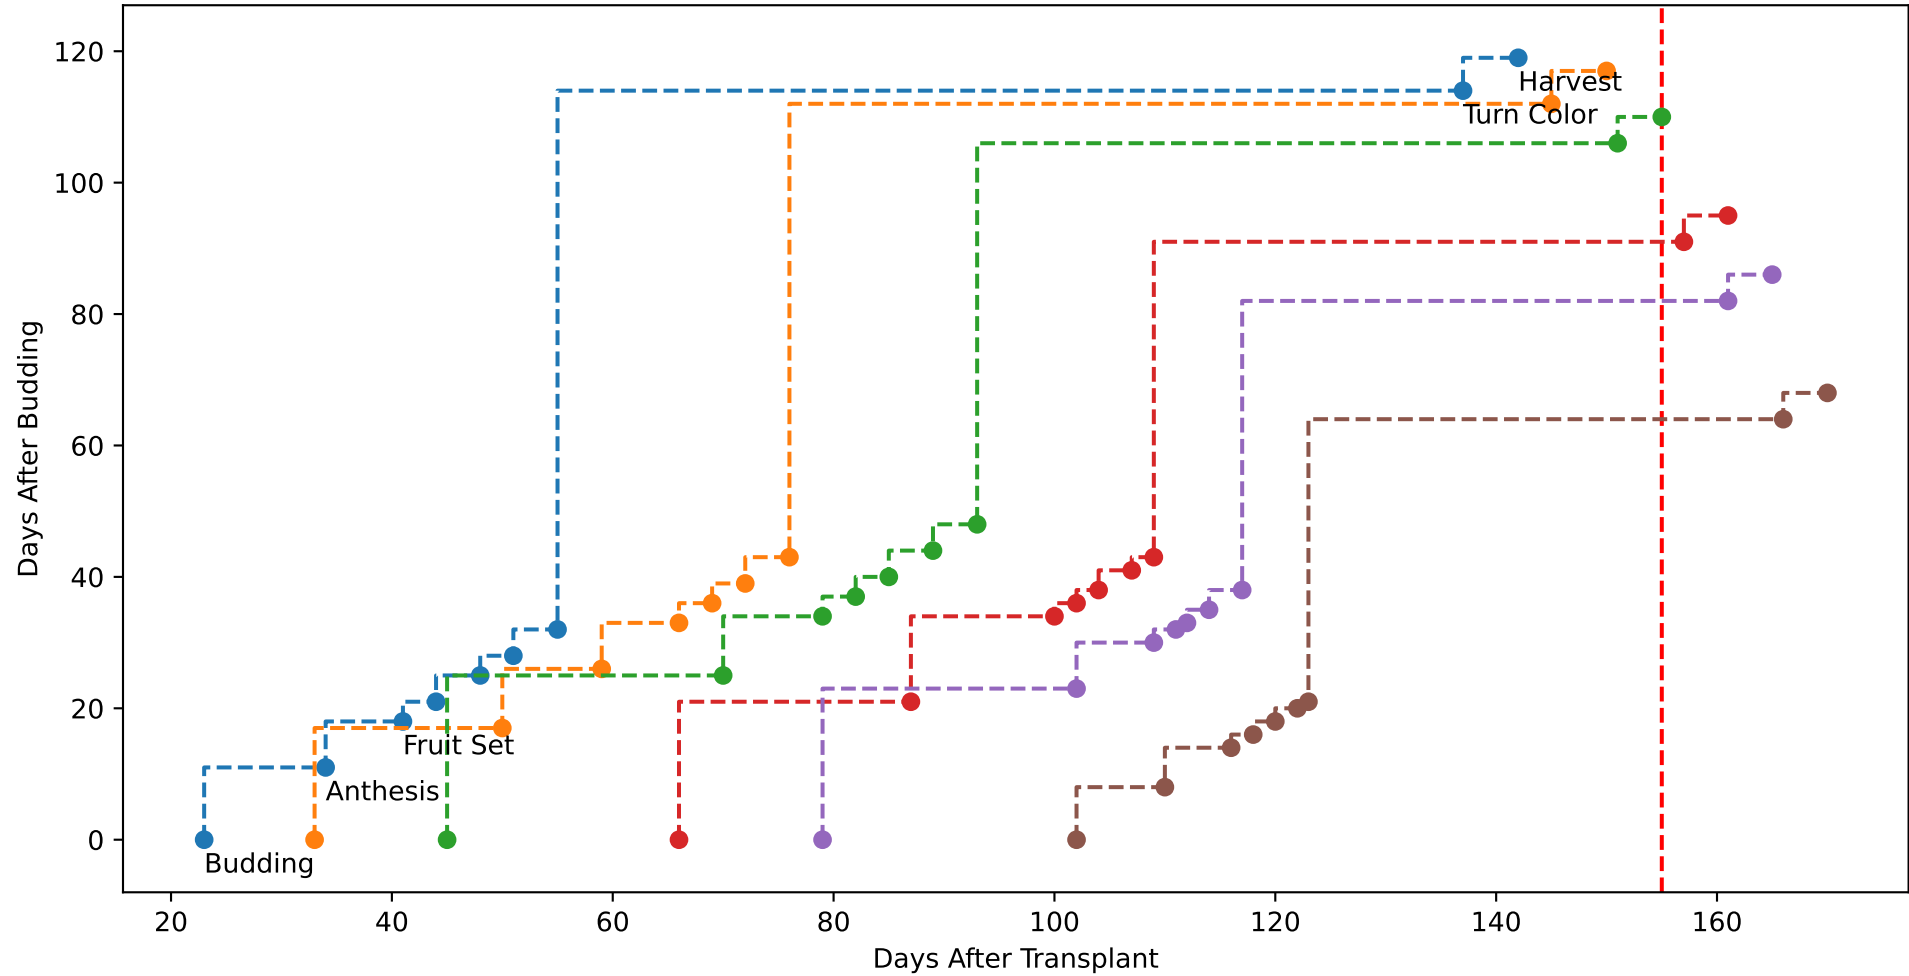

Model Prediction (P10AW)

P10AW: ['LfN', 'NdN', 'TsN', 'tgtLfN', 'prunLfN']

P10AW: ['LfN', 'LfNT', 'TsN', 'TsNT']

P10AW: ['LfA', 'peakTgtLAI']

P10AW (plot by DAT)

P10AW TsN1 (plot by DAT)

P10AW TsN2 (plot by DAT)

P10AW TsN3 (plot by DAT)

P10AW TsN4 (plot by DAT)

P10AW TsN5 (plot by DAT)

P10AW TsN6 (plot by DAT)

P10AW (plot by adjDAT)

P10AW TsN1 (plot by adjDAT)

P10AW TsN2 (plot by adjDAT)

P10AW TsN3 (plot by adjDAT)

P10AW TsN4 (plot by adjDAT)

P10AW TsN5 (plot by adjDAT)

P10AW TsN6 (plot by adjDAT)

['S1L6']

LfA (PS10M)

['S1L9']

['S1L10']

['S1L12']

['S1T5Fr5']

['S1T6Fr1']

Plot Env Data

Plot [['sfTemp', 'sfInit', 'sfDev', 'sfDem']]

Plot ['sfDemLfA']

Plot ['sfDemFrV']

Plot EnvOpt Decision