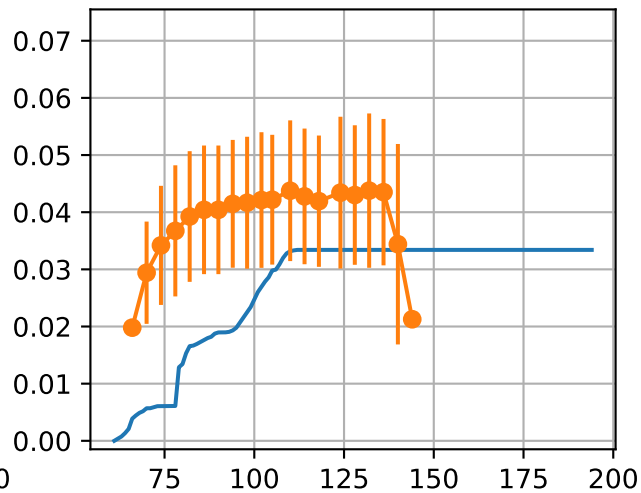

Model Prediction (P10AW)

P10AW: ['LfN', 'NdN', 'TsN', 'tgtLfN', 'prunLfN']

P10AW: ['LfN', 'LfNT', 'TsN', 'TsNT']

P10AW: ['LfA', 'peakTgtLAI']

P10AW (plot by DAT)

P10AW TsN1 (plot by DAT)

P10AW TsN2 (plot by DAT)

P10AW TsN3 (plot by DAT)

P10AW TsN4 (plot by DAT)

P10AW TsN5 (plot by DAT)

P10AW TsN6 (plot by DAT)

P10AW (plot by adjDAT)

P10AW TsN1 (plot by adjDAT)

P10AW TsN2 (plot by adjDAT)

P10AW TsN3 (plot by adjDAT)

P10AW TsN4 (plot by adjDAT)

P10AW TsN5 (plot by adjDAT)

P10AW TsN6 (plot by adjDAT)

['S1L6']

LfA (PS10M)

['S1L9']

['S1L10']

['S1L12']

['S1L13']

['S1L15']

LfA ['S1L16']

['S1L18']

['S1L19']

['S1L21']

['S1L22']

['S1T1Fr1']