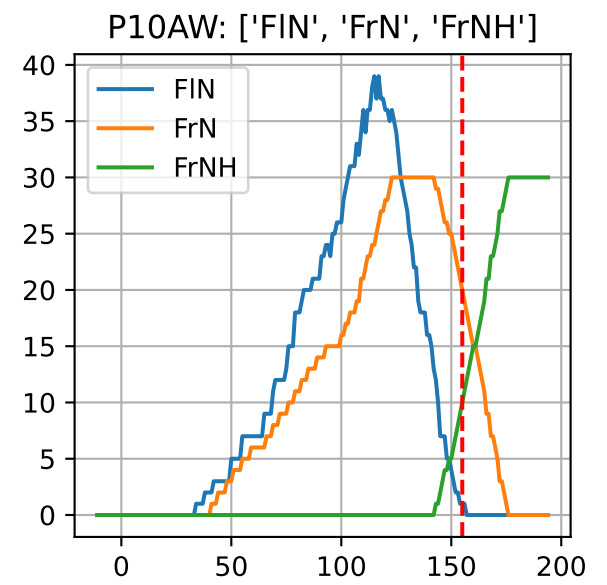

Model Prediction (P10AW)

P10AW: ['LfN', 'NdN', 'TsN', 'tgtLfN', 'prunLfN']

P10AW: ['LfN', 'LfNT', 'TsN', 'TsNT']

P10AW: ['LfA', 'peakTgtLAI']

P10AW (plot by DAT)

P10AW TsN1 (plot by DAT)

P10AW TsN2 (plot by DAT)

P10AW TsN3 (plot by DAT)

P10AW TsN4 (plot by DAT)

P10AW TsN5 (plot by DAT)

P10AW TsN6 (plot by DAT)

P10AW (plot by adjDAT)

P10AW TsN1 (plot by adjDAT)

P10AW TsN2 (plot by adjDAT)

P10AW TsN3 (plot by adjDAT)

P10AW TsN4 (plot by adjDAT)

P10AW TsN5 (plot by adjDAT)

P10AW TsN6 (plot by adjDAT)

['S1L6']

LfA (PS10M)

['S1L9']

['S1L10']

['S1L12']