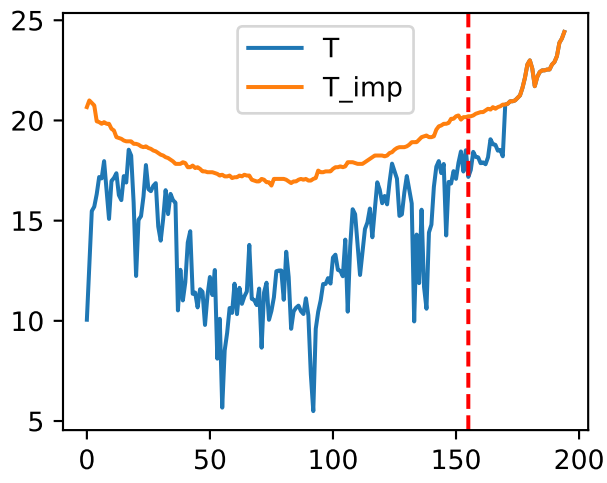

FrV (S1T1Fr5)

['S1T2Fr1']

['S1T2Fr5']

['S1T3Fr1']

['S1T3Fr5']

['S1T4Fr1']

FrV (P104Fr5)

['S1T5Fr1']

['S1T5Fr5']

['S1T6Fr1']

Plot Env Data

Plot [['sfTemp', 'sfInit', 'sfDev', 'sfDem']]

Plot ['sfDemLfA']

Plot ['sfDemFrV']

Plot EnvOpt Decision