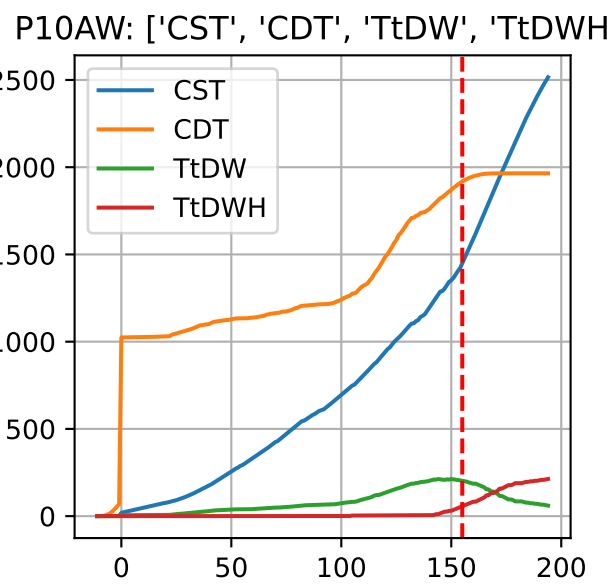

Model Prediction (P10AW)

P10AW: ['LfN', 'NdN', 'TsN', 'tgtLfN', 'prunLfN']

P10AW: ['LfN', 'LfNT', 'TsN', 'TsNT']

P10AW: ['LfA', 'peakTgtLAI']

P10AW (plot by DAT)

P10AW TsN1 (plot by DAT)

P10AW TsN2 (plot by DAT)

P10AW TsN3 (plot by DAT)

P10AW TsN4 (plot by DAT)

P10AW TsN5 (plot by DAT)

P10AW TsN6 (plot by DAT)

P10AW (plot by adjDAT)

P10AW TsN1 (plot by adjDAT)

P10AW TsN2 (plot by adjDAT)

P10AW TsN3 (plot by adjDAT)