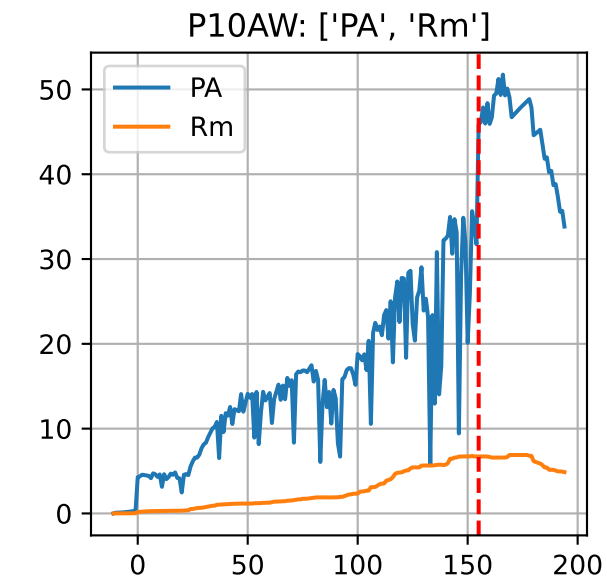

Model Prediction (P10AW)

P10AW: ['LfN', 'NdN', 'TsN', 'tgtLfN', 'prunLfN']

P10AW: ['LfN', 'LfNT', 'TsN', 'TsNT']

P10AW: ['LfA', 'peakTgtLAI']

P10AW (plot by DAT)

P10AW TsN1 (plot by DAT)

P10AW TsN2 (plot by DAT)

P10AW TsN3 (plot by DAT)

P10AW TsN4 (plot by DAT)

P10AW TsN5 (plot by DAT)

P10AW TsN6 (plot by DAT)

P10AW (plot by adjDAT)

P10AW TsN1 (plot by adjDAT)

P10AW TsN2 (plot by adjDAT)

P10AW TsN3 (plot by adjDAT)

P10AW TsN4 (plot by adjDAT)

P10AW TsN5 (plot by adjDAT)

P10AW TsN6 (plot by adjDAT)

['S1L6']

LfA (PS10M)

['S1L9']

['S1L10']

['S1L12']