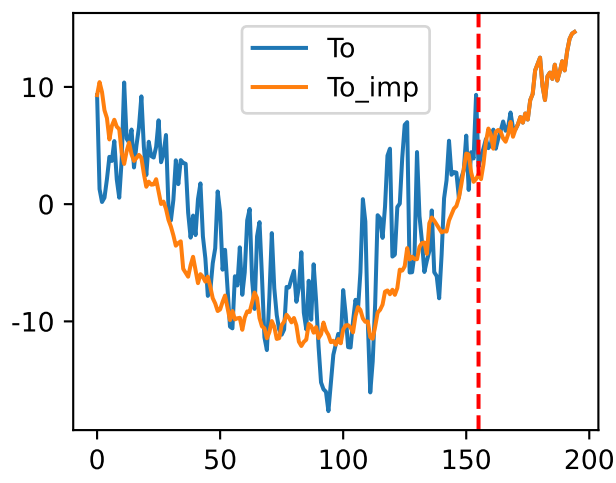

FrV (S1T1Fr5)

['S1T2Fr1']

['S1T2Fr5']

['S1T3Fr1']

['S1T3Fr5']

['S1T4Fr1']

FrV (P104Fr5)

['S1T5Fr1']

['S1T5Fr5']

['S1T6Fr1']

Plot Env Data

Plot [['sfTemp', 'sfInit', 'sfDev', 'sfDem']]

Plot ['sfDemLfA']

Plot ['sfDemFrV']

Plot EnvOpt Decision