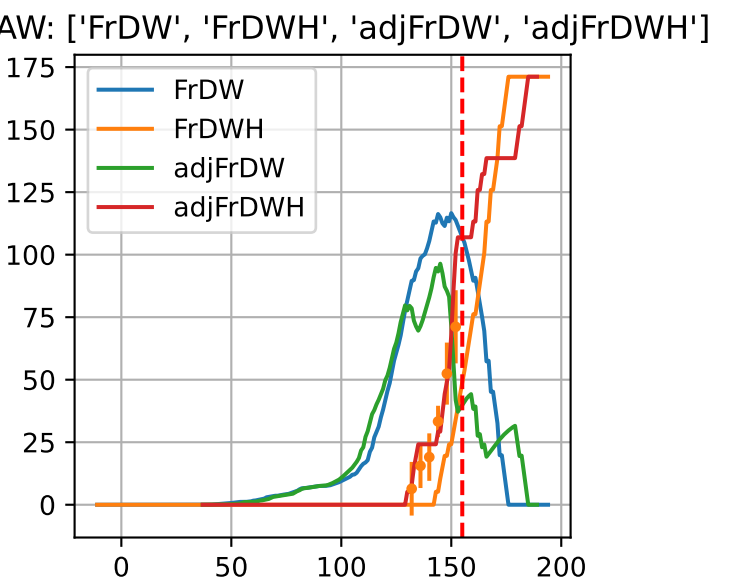

Model Prediction (P10AW)

P10AW: ['LfN', 'NdN', 'TsN', 'tgtLfN', 'prunLfN']

P10AW: ['LfN', 'LfNT', 'TsN', 'TsNT']

P10AW: ['LfA', 'peakTgtLAI']

P10AW (plot by DAT)

P10AW TsN1 (plot by DAT)

P10AW TsN2 (plot by DAT)

P10AW TsN3 (plot by DAT)

P10AW TsN4 (plot by DAT)

P10AW TsN5 (plot by DAT)

P10AW TsN6 (plot by DAT)

P10AW (plot by adjDAT)

P10AW TsN1 (plot by adjDAT)

P10AW TsN2 (plot by adjDAT)

P10AW TsN3 (plot by adjDAT)

P10AW TsN4 (plot by adjDAT)

P10AW TsN5 (plot by adjDAT)

P10AW TsN6 (plot by adjDAT)

['S1L6']

LfA (PS10M)

['S1L9']

['S1L10']

['S1L12']