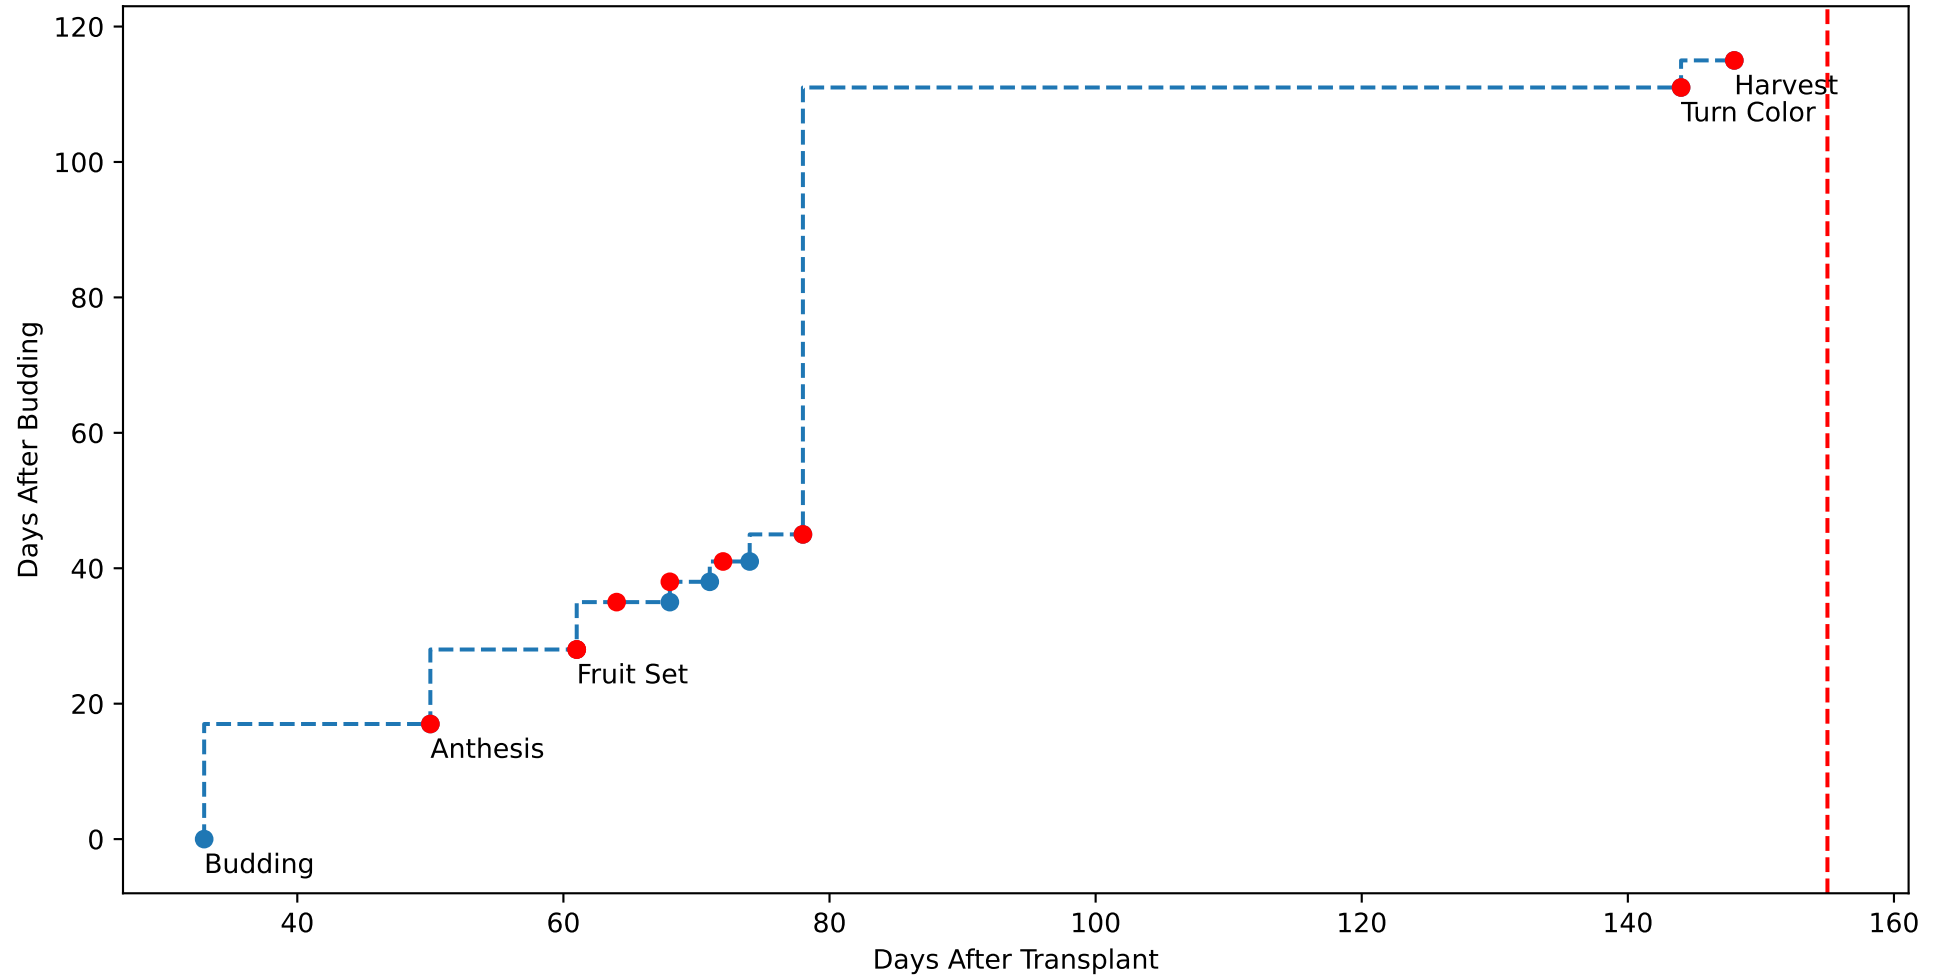

Model Prediction (P10AW)

P10AW: ['LfN', 'NdN', 'TsN', 'tgtLfN', 'prunLfN']

P10AW: ['LfN', 'LfNT', 'TsN', 'TsNT']

P10AW: ['LfA', 'peakTgtLAI']

P10AW (plot by DAT)

P10AW TsN1 (plot by DAT)

P10AW TsN2 (plot by DAT)

P10AW TsN3 (plot by DAT)

P10AW TsN4 (plot by DAT)

P10AW TsN5 (plot by DAT)

P10AW TsN6 (plot by DAT)

P10AW (plot by adjDAT)

P10AW TsN1 (plot by adjDAT)

P10AW TsN2 (plot by adjDAT)

P10AW TsN3 (plot by adjDAT)

P10AW TsN4 (plot by adjDAT)

P10AW TsN5 (plot by adjDAT)

P10AW TsN6 (plot by adjDAT)

['S1L6']

LfA (PS10M)

['S1L9']

['S1L10']

['S1L12']