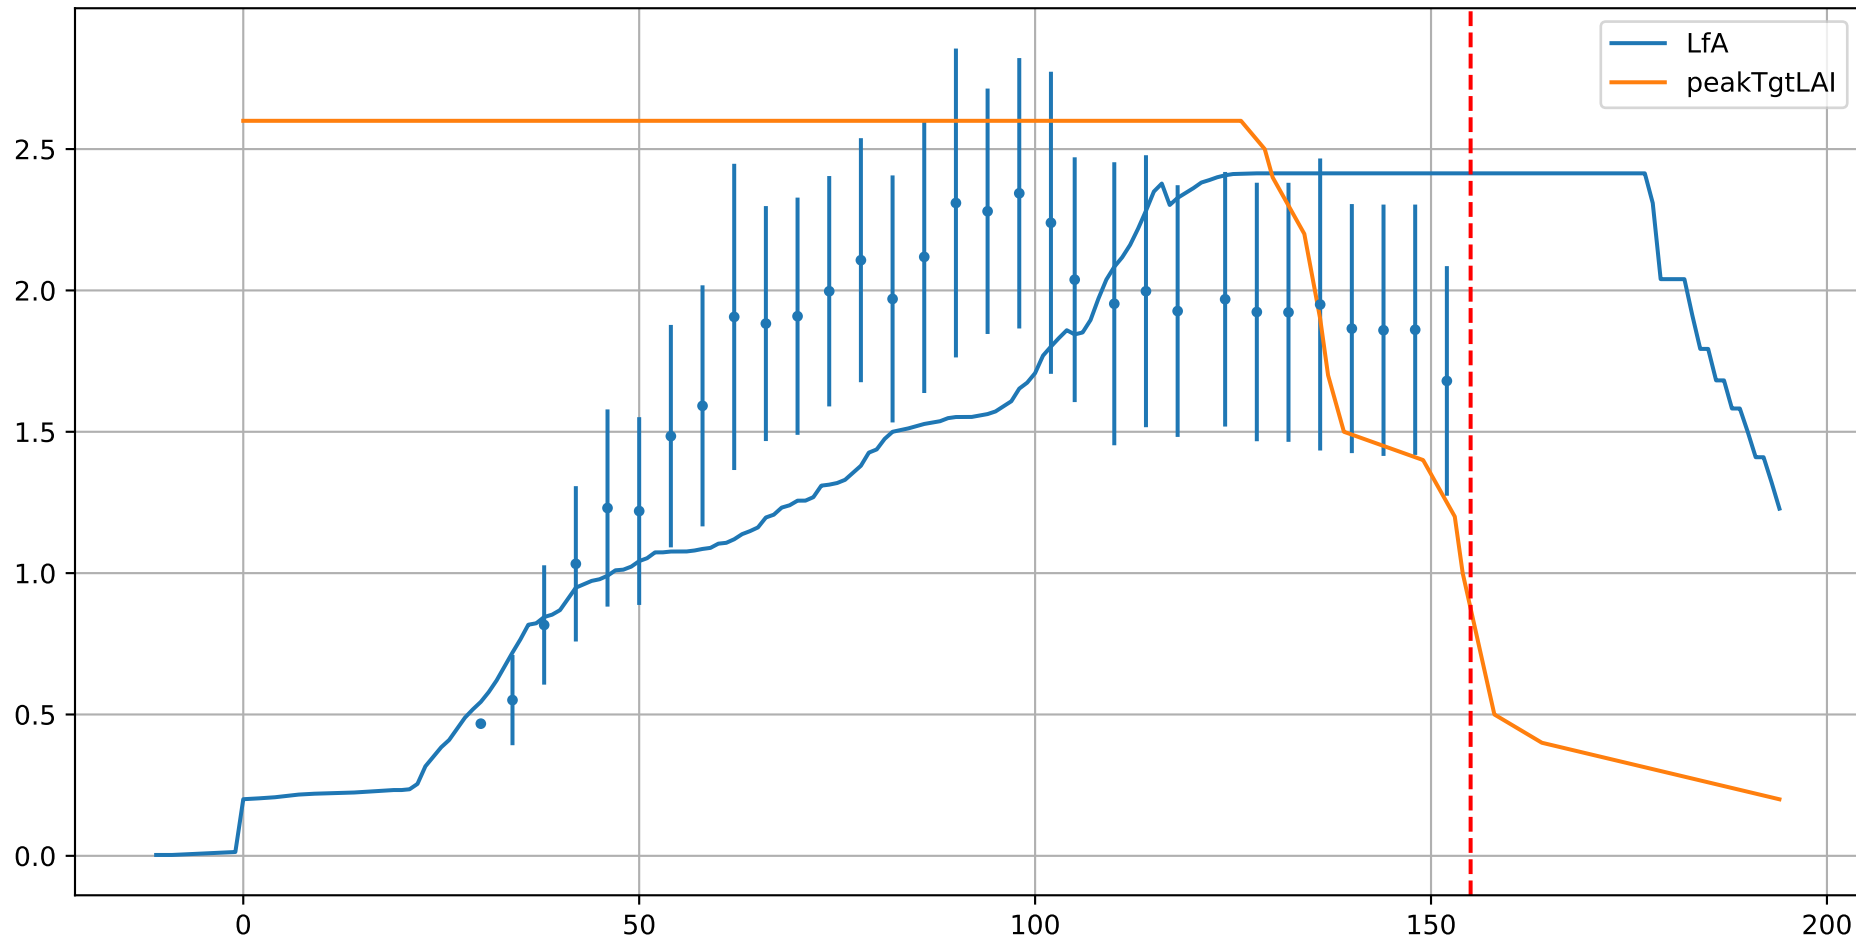

Model Prediction (P10AW)

P10AW: ['LfN', 'NdN', 'TsN', 'tgtLfN', 'prunLfN']

P10AW: ['LfN', 'LfNT', 'TsN', 'TsNT']

P10AW: ['LfA', 'peakTgtLAI']

P10AW (plot by DAT)

P10AW TsN1 (plot by DAT)

P10AW TsN2 (plot by DAT)

P10AW TsN3 (plot by DAT)

P10AW TsN4 (plot by DAT)

P10AW TsN5 (plot by DAT)

P10AW TsN6 (plot by DAT)

P10AW (plot by adjDAT)

P10AW TsN1 (plot by adjDAT)

P10AW TsN2 (plot by adjDAT)

P10AW TsN3 (plot by adjDAT)

P10AW TsN4 (plot by adjDAT)

P10AW TsN5 (plot by adjDAT)

P10AW TsN6 (plot by adjDAT)

['S1L6']

LfA (PS10M)

['S1L9']

['S1L10']

['S1L12']