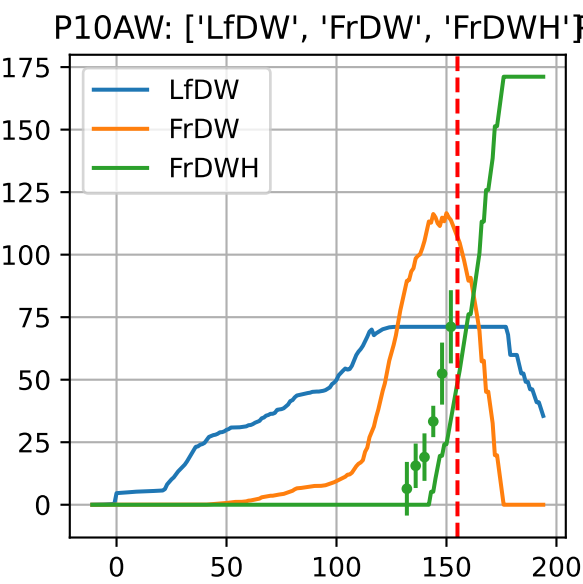

Model Prediction (P10AW)

P10AW: ['LfN', 'NdN', 'TsN', 'tgtLfN', 'prunLfN']

P10AW: ['LfN', 'LfNT', 'TsN', 'TsNT']

P10AW: ['LfA', 'peakTgtLAI']

P10AW (plot by DAT)

P10AW TsN1 (plot by DAT)

P10AW TsN2 (plot by DAT)

P10AW TsN3 (plot by DAT)

P10AW TsN4 (plot by DAT)

P10AW TsN5 (plot by DAT)

P10AW TsN6 (plot by DAT)

P10AW (plot by adjDAT)

P10AW TsN1 (plot by adjDAT)

P10AW TsN2 (plot by adjDAT)

P10AW TsN3 (plot by adjDAT)

P10AW TsN4 (plot by adjDAT)

P10AW TsN5 (plot by adjDAT)

P10AW TsN6 (plot by adjDAT)

['S1L6']

LfA (PS10M)

['S1L9']

['S1L10']

['S1L12']