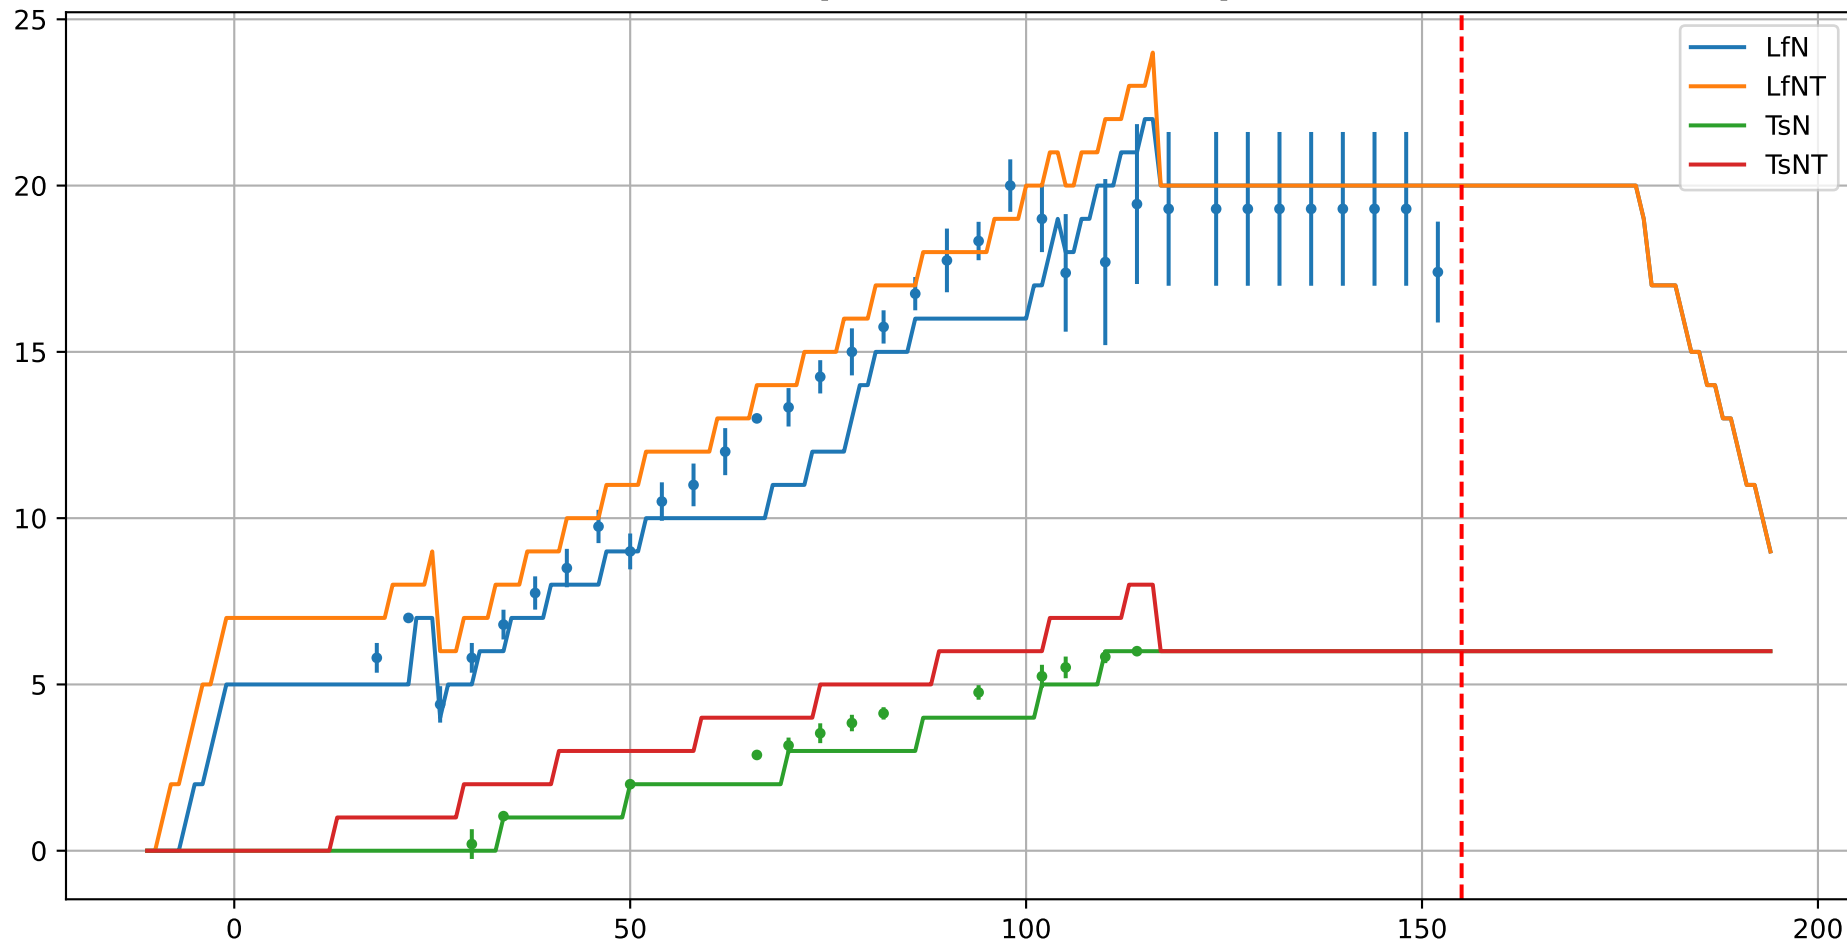

Model Prediction (P10AW)

P10AW: ['LfN', 'NdN', 'TsN', 'tgtLfN', 'prunLfN']

P10AW: ['LfN', 'LfNT', 'TsN', 'TsNT']

P10AW: ['LfA', 'peakTgtLAI']

P10AW (plot by DAT)

P10AW TsN1 (plot by DAT)

P10AW TsN2 (plot by DAT)

P10AW TsN3 (plot by DAT)

P10AW TsN4 (plot by DAT)

P10AW TsN5 (plot by DAT)

P10AW TsN6 (plot by DAT)

P10AW (plot by adjDAT)

P10AW TsN1 (plot by adjDAT)

P10AW TsN2 (plot by adjDAT)

P10AW TsN3 (plot by adjDAT)

P10AW TsN4 (plot by adjDAT)

P10AW TsN5 (plot by adjDAT)

P10AW TsN6 (plot by adjDAT)

['S1L6']

LfA (PS10M)

['S1L9']

['S1L10']

['S1L12']

['S1T5Fr5']

['S1T6Fr1']

Plot Env Data

Plot [['sfTemp', 'sfInit', 'sfDev', 'sfDem']]

Plot ['sfDemLfA']

Plot ['sfDemFrV']

Plot EnvOpt Decision