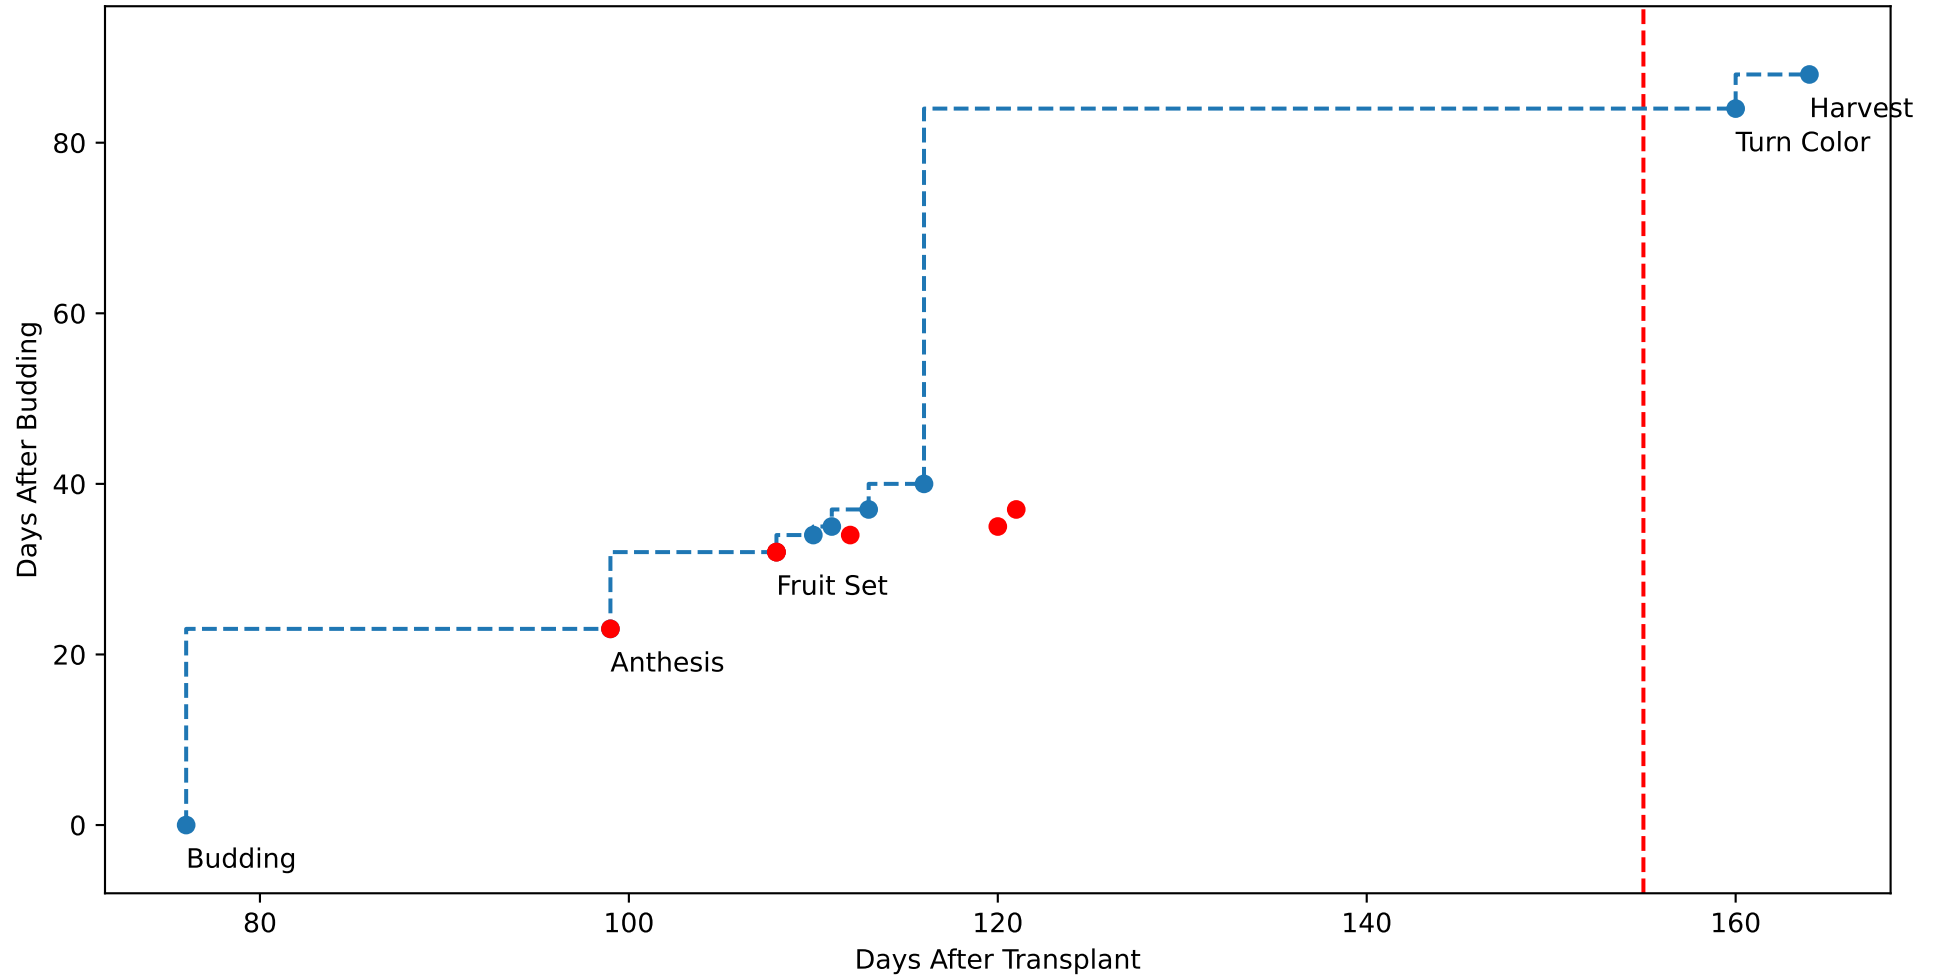

Model Prediction (P10AW)

P10AW: ['LfN', 'NdN', 'TsN', 'tgtLfN', 'prunLfN']

P10AW: ['LfN', 'LfNT', 'TsN', 'TsNT']

P10AW: ['LfA', 'peakTgtLAI']

P10AW (plot by DAT)

P10AW TsN1 (plot by DAT)

P10AW TsN2 (plot by DAT)

P10AW TsN3 (plot by DAT)

P10AW TsN4 (plot by DAT)

P10AW TsN5 (plot by DAT)

P10AW TsN6 (plot by DAT)

P10AW (plot by adjDAT)

P10AW TsN1 (plot by adjDAT)

P10AW TsN2 (plot by adjDAT)

P10AW TsN3 (plot by adjDAT)

P10AW TsN4 (plot by adjDAT)

P10AW TsN5 (plot by adjDAT)

P10AW TsN6 (plot by adjDAT)

['S1L6']

LfA (PS10M)

['S1L9']

['S1L10']

['S1L12']