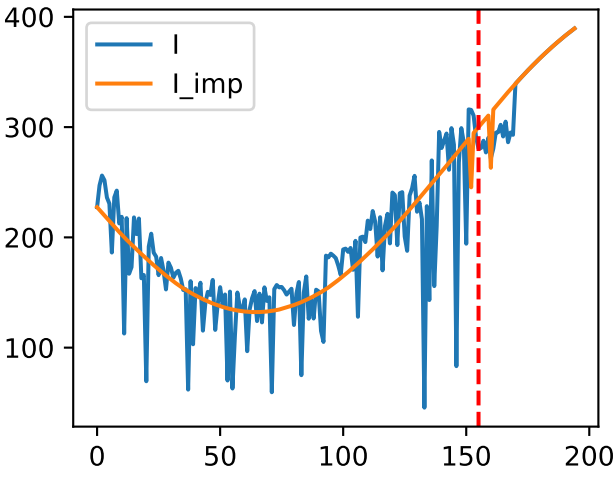

FrV (S1T1Fr5)

['S1T2Fr1']

['S1T2Fr5']

['S1T3Fr1']

['S1T3Fr5']

['S1T4Fr1']

FrV (P104Fr5)

['S1T5Fr1']

['S1T5Fr5']

['S1T6Fr1']

Plot Env Data

Plot [['sfTemp', 'sfInit', 'sfDev', 'sfDem']]

Plot ['sfDemLfA']

Plot ['sfDemFrV']

Plot EnvOpt Decision