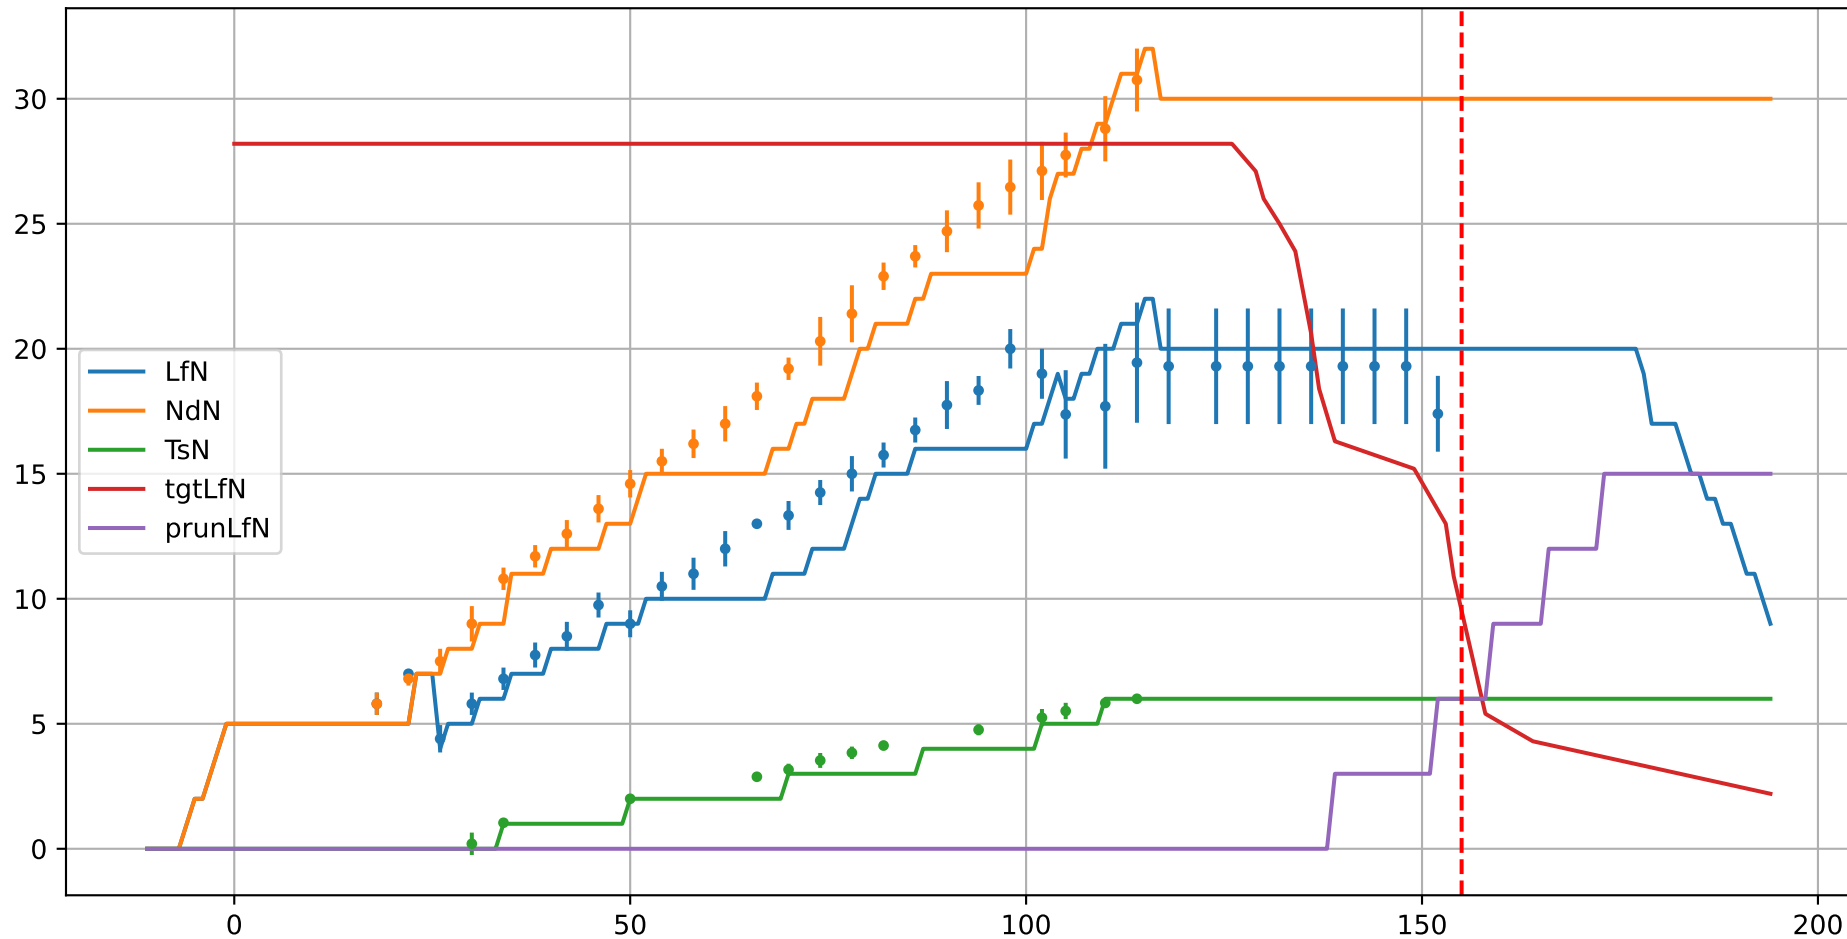

Model Prediction (P10AW)

P10AW: ['LfN', 'NdN', 'TsN', 'tgtLfN', 'prunLfN']

P10AW: ['LfN', 'LfNT', 'TsN', 'TsNT']

P10AW: ['LfA', 'peakTgtLAI']

P10AW (plot by DAT)

P10AW TsN1 (plot by DAT)

P10AW TsN2 (plot by DAT)

P10AW TsN3 (plot by DAT)

P10AW TsN4 (plot by DAT)

P10AW TsN5 (plot by DAT)

P10AW TsN6 (plot by DAT)

P10AW (plot by adjDAT)

P10AW TsN1 (plot by adjDAT)

P10AW TsN2 (plot by adjDAT)

P10AW TsN3 (plot by adjDAT)

P10AW TsN4 (plot by adjDAT)

P10AW TsN5 (plot by adjDAT)

P10AW TsN6 (plot by adjDAT)

['S1L6']

LfA (PS10M)

['S1L9']

['S1L10']

['S1L12']

['S1T5Fr5']

['S1T6Fr1']

Plot Env Data

Plot [['sfTemp', 'sfInit', 'sfDev', 'sfDem']]

Plot ['sfDemLfA']

Plot ['sfDemFrV']

Plot EnvOpt Decision