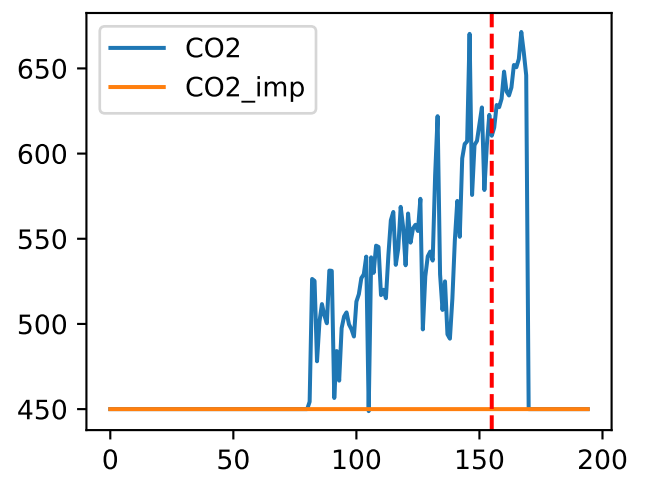

FrV (S1T1Fr5)

['S1T2Fr1']

['S1T2Fr5']

['S1T3Fr1']

['S1T3Fr5']

['S1T4Fr1']

FrV (P104Fr5)

['S1T5Fr1']

['S1T5Fr5']

['S1T6Fr1']

Plot Env Data

Plot [['sfTemp', 'sfInit', 'sfDev', 'sfDem']]

Plot ['sfDemLfA']

Plot ['sfDemFrV']

Plot EnvOpt Decision