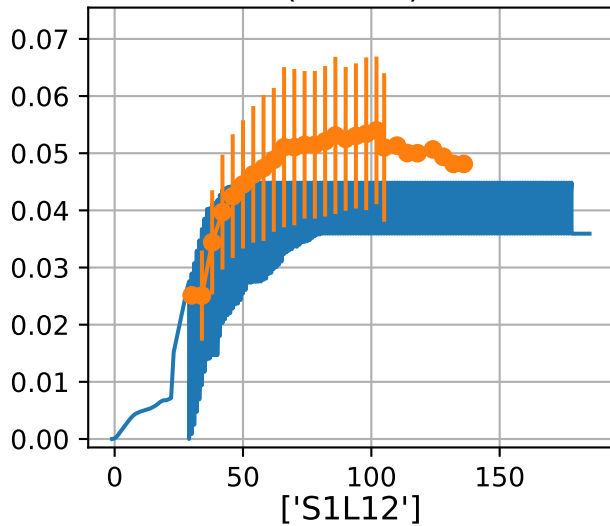

Model Prediction (P10AW)

P10AW: ['LfN', 'NdN', 'TsN', 'tgtLfN', 'prunLfN']

P10AW: ['LfN', 'LfNT', 'TsN', 'TsNT']

P10AW: ['LfA', 'peakTgtLAI']

P10AW (plot by DAT)

P10AW TsN1 (plot by DAT)

P10AW TsN2 (plot by DAT)

P10AW TsN3 (plot by DAT)

P10AW TsN4 (plot by DAT)

P10AW TsN5 (plot by DAT)

P10AW TsN6 (plot by DAT)

P10AW (plot by adjDAT)

P10AW TsN1 (plot by adjDAT)

P10AW TsN2 (plot by adjDAT)

P10AW TsN3 (plot by adjDAT)

P10AW TsN4 (plot by adjDAT)

P10AW TsN5 (plot by adjDAT)

P10AW TsN6 (plot by adjDAT)

['S1L6']

LfA (PS10M)

['S1L9']

['S1L10']

['S1L12']

['S1L13']

['S1L15']

LfA ['S1L16']

['S1L18']

['S1L19']

['S1L21']

['S1L22']

['S1T1Fr1']