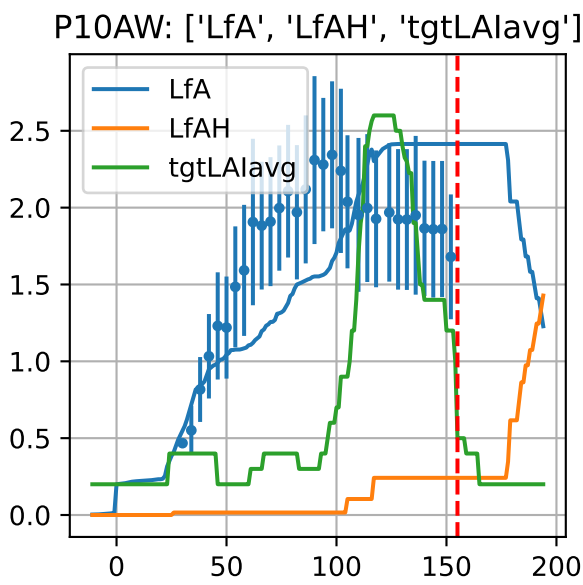

Model Prediction (P10AW)

P10AW: ['LfN', 'NdN', 'TsN', 'tgtLfN', 'prunLfN']

P10AW: ['LfN', 'LfNT', 'TsN', 'TsNT']

P10AW: ['LfA', 'peakTgtLAI']

P10AW (plot by DAT)

P10AW TsN1 (plot by DAT)

P10AW TsN2 (plot by DAT)

P10AW TsN3 (plot by DAT)

P10AW TsN4 (plot by DAT)

P10AW TsN5 (plot by DAT)

P10AW TsN6 (plot by DAT)

P10AW (plot by adjDAT)

P10AW TsN1 (plot by adjDAT)

P10AW TsN2 (plot by adjDAT)

P10AW TsN3 (plot by adjDAT)

P10AW TsN4 (plot by adjDAT)

P10AW TsN5 (plot by adjDAT)

P10AW TsN6 (plot by adjDAT)

['S1L6']

LfA (PS10M)

['S1L9']

['S1L10']

['S1L12']