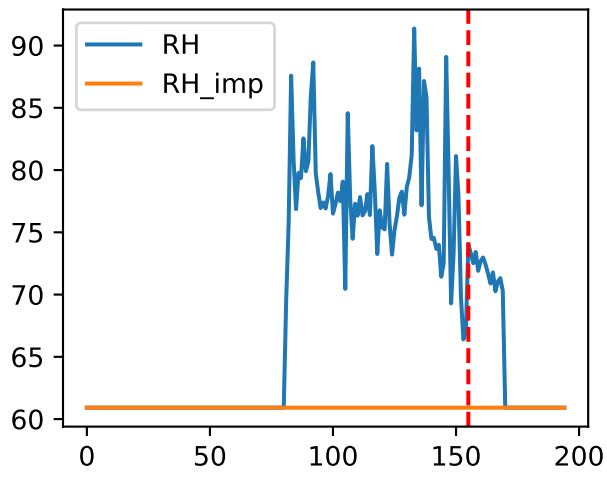

FrV (S1T1Fr5)

['S1T2Fr1']

['S1T2Fr5']

['S1T3Fr1']

['S1T3Fr5']

['S1T4Fr1']

FrV (P104Fr5)

['S1T5Fr1']

['S1T5Fr5']

['S1T6Fr1']

Plot Env Data

Plot [['sfTemp', 'sfInit', 'sfDev', 'sfDem']]

Plot ['sfDemLfA']

Plot ['sfDemFrV']

Plot EnvOpt Decision