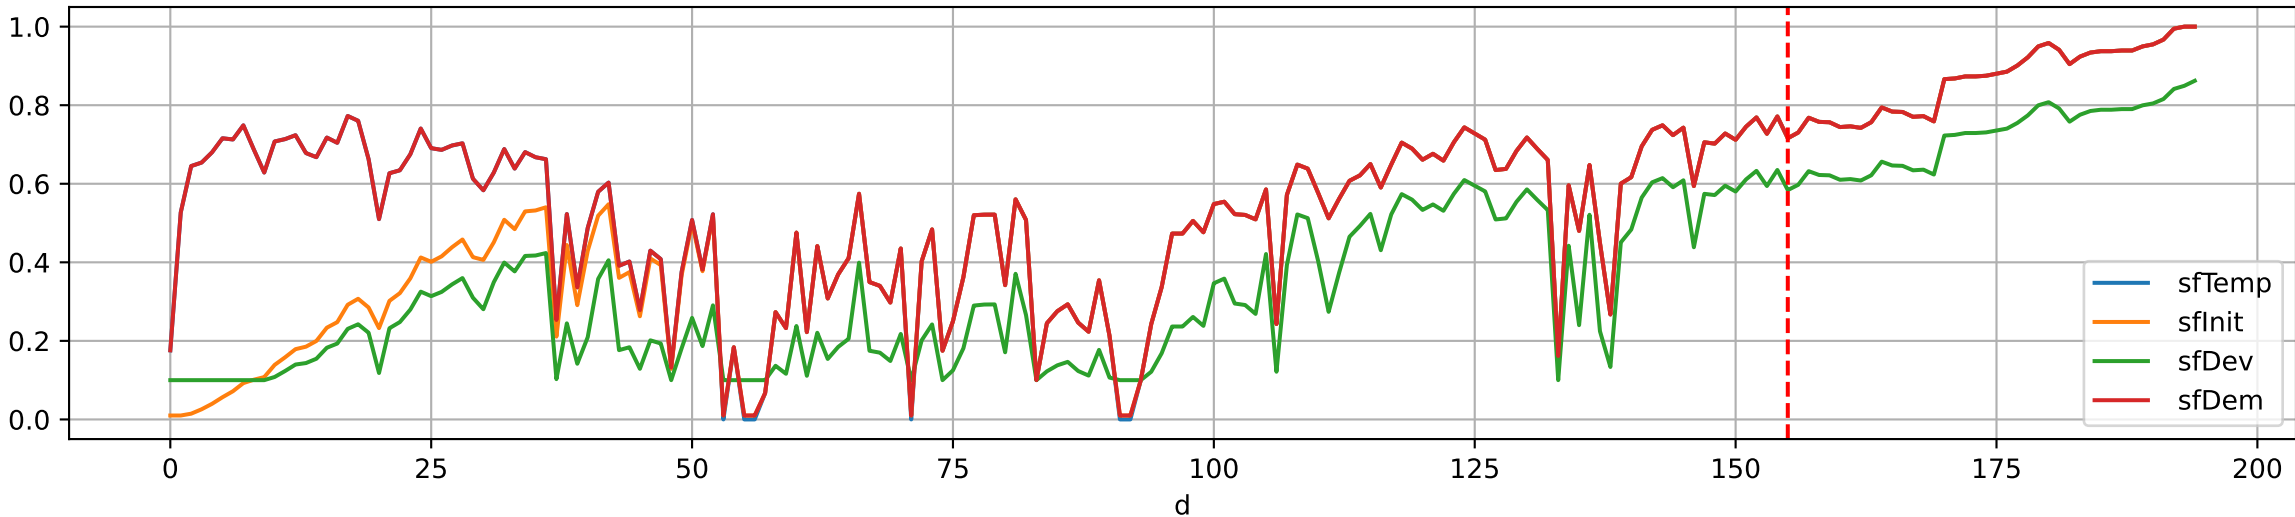

FrV (S1T1Fr5)

['S1T2Fr1']

['S1T2Fr5']

['S1T3Fr1']

['S1T3Fr5']

['S1T4Fr1']

FrV (P104Fr5)

['S1T5Fr1']

['S1T5Fr5']

['S1T6Fr1']

Plot Env Data

Plot [['sfTemp', 'sfInit', 'sfDev', 'sfDem']]

Plot ['sfDemLfA']

Plot ['sfDemFrV']

Plot EnvOpt Decision