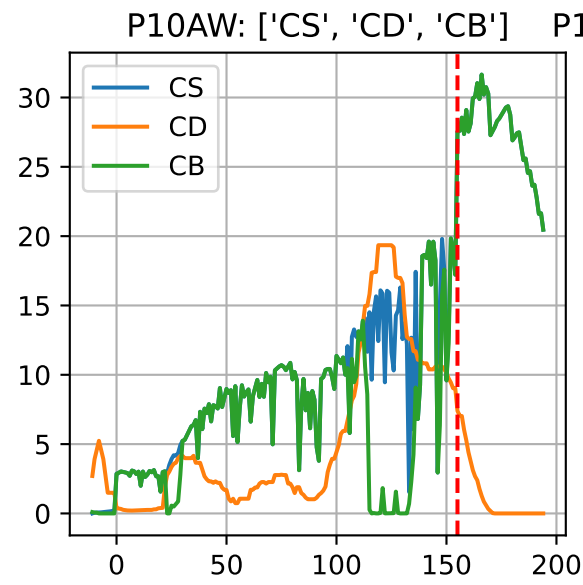

Model Prediction (P10AW)

P10AW: ['LfN', 'NdN', 'TsN', 'tgtLfN', 'prunLfN']

P10AW: ['LfN', 'LfNT', 'TsN', 'TsNT']

P10AW: ['LfA', 'peakTgtLAI']

P10AW (plot by DAT)

P10AW TsN1 (plot by DAT)

P10AW TsN2 (plot by DAT)

P10AW TsN3 (plot by DAT)

P10AW TsN4 (plot by DAT)

P10AW TsN5 (plot by DAT)

P10AW TsN6 (plot by DAT)

P10AW (plot by adjDAT)

P10AW TsN1 (plot by adjDAT)

P10AW TsN2 (plot by adjDAT)

P10AW TsN3 (plot by adjDAT)

P10AW TsN4 (plot by adjDAT)

P10AW TsN5 (plot by adjDAT)

P10AW TsN6 (plot by adjDAT)

['S1L6']

LfA (PS10M)

['S1L9']

['S1L10']

['S1L12']