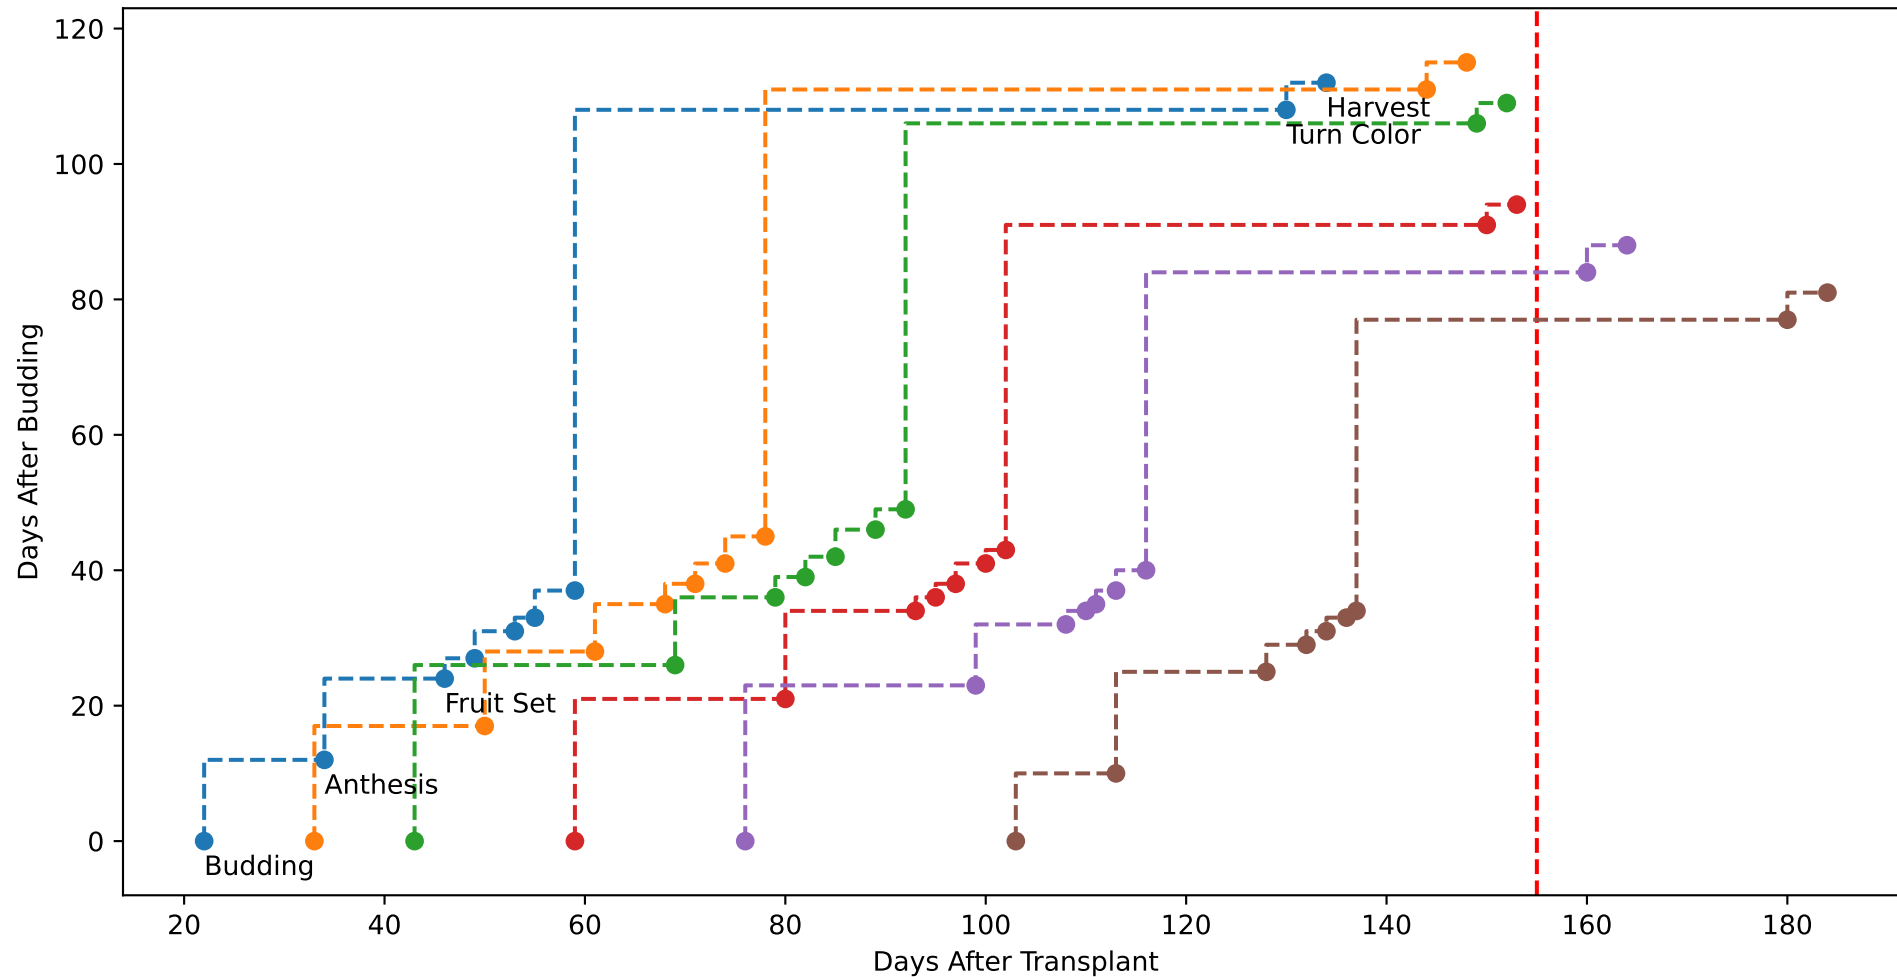

Model Prediction (P10AW)

P10AW: ['LfN', 'NdN', 'TsN', 'tgtLfN', 'prunLfN']

P10AW: ['LfN', 'LfNT', 'TsN', 'TsNT']

P10AW: ['LfA', 'peakTgtLAI']

P10AW (plot by DAT)

P10AW TsN1 (plot by DAT)

P10AW TsN2 (plot by DAT)

P10AW TsN3 (plot by DAT)

P10AW TsN4 (plot by DAT)

P10AW TsN5 (plot by DAT)

P10AW TsN6 (plot by DAT)

P10AW (plot by adjDAT)

P10AW TsN1 (plot by adjDAT)

P10AW TsN2 (plot by adjDAT)

P10AW TsN3 (plot by adjDAT)

P10AW TsN4 (plot by adjDAT)

P10AW TsN5 (plot by adjDAT)

P10AW TsN6 (plot by adjDAT)

['S1L6']

LfA (PS10M)

['S1L9']

['S1L10']

['S1L12']

['S1T5Fr5']

['S1T6Fr1']

Plot Env Data

Plot [['sfTemp', 'sfInit', 'sfDev', 'sfDem']]

Plot ['sfDemLfA']

Plot ['sfDemFrV']

Plot EnvOpt Decision