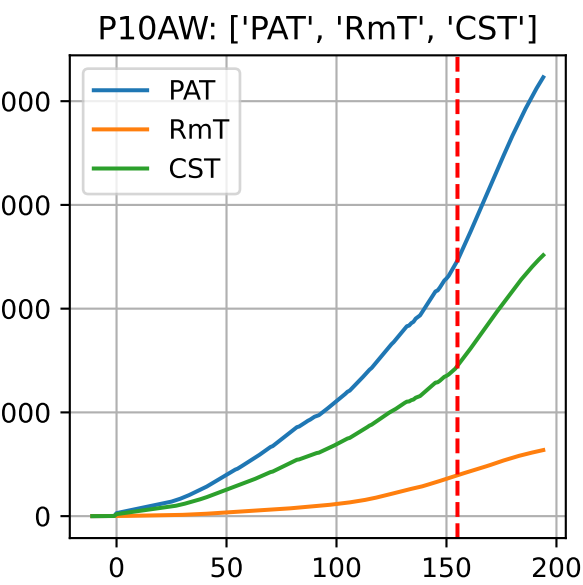

Model Prediction (P10AW)

P10AW: ['LfN', 'NdN', 'TsN', 'tgtLfN', 'prunLfN']

P10AW: ['LfN', 'LfNT', 'TsN', 'TsNT']

P10AW: ['LfA', 'peakTgtLAI']

P10AW (plot by DAT)

P10AW TsN1 (plot by DAT)

P10AW TsN2 (plot by DAT)