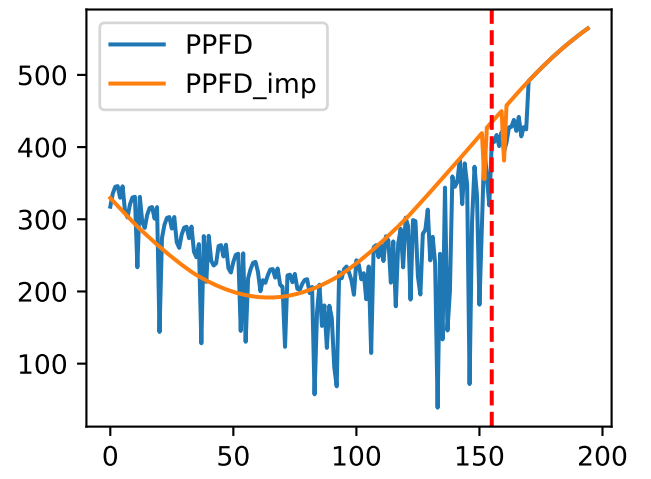

FrV (S1T1Fr5)

['S1T2Fr1']

['S1T2Fr5']

['S1T3Fr1']

['S1T3Fr5']

['S1T4Fr1']

FrV (P104Fr5)

['S1T5Fr1']

['S1T5Fr5']

['S1T6Fr1']

Plot Env Data

Plot [['sfTemp', 'sfInit', 'sfDev', 'sfDem']]

Plot ['sfDemLfA']

Plot ['sfDemFrV']

Plot EnvOpt Decision