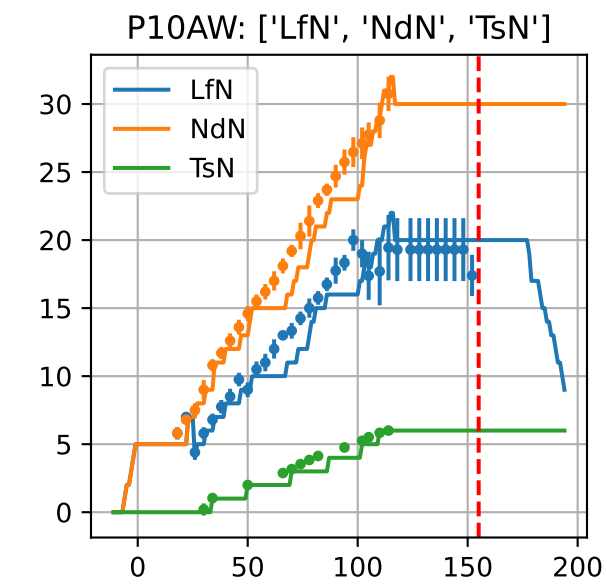

Model Prediction (P10AW)

P10AW: ['LfN', 'NdN', 'TsN', 'tgtLfN', 'prunLfN']

P10AW: ['LfN', 'LfNT', 'TsN', 'TsNT']

P10AW: ['LfA', 'peakTgtLAI']

P10AW (plot by DAT)

P10AW TsN1 (plot by DAT)

P10AW TsN2 (plot by DAT)

P10AW TsN3 (plot by DAT)

P10AW TsN4 (plot by DAT)

P10AW TsN5 (plot by DAT)

P10AW TsN6 (plot by DAT)

P10AW (plot by adjDAT)

P10AW TsN1 (plot by adjDAT)

P10AW TsN2 (plot by adjDAT)

P10AW TsN3 (plot by adjDAT)

P10AW TsN4 (plot by adjDAT)

P10AW TsN5 (plot by adjDAT)

P10AW TsN6 (plot by adjDAT)

['S1L6']

LfA (PS10M)

['S1L9']

['S1L10']

['S1L12']