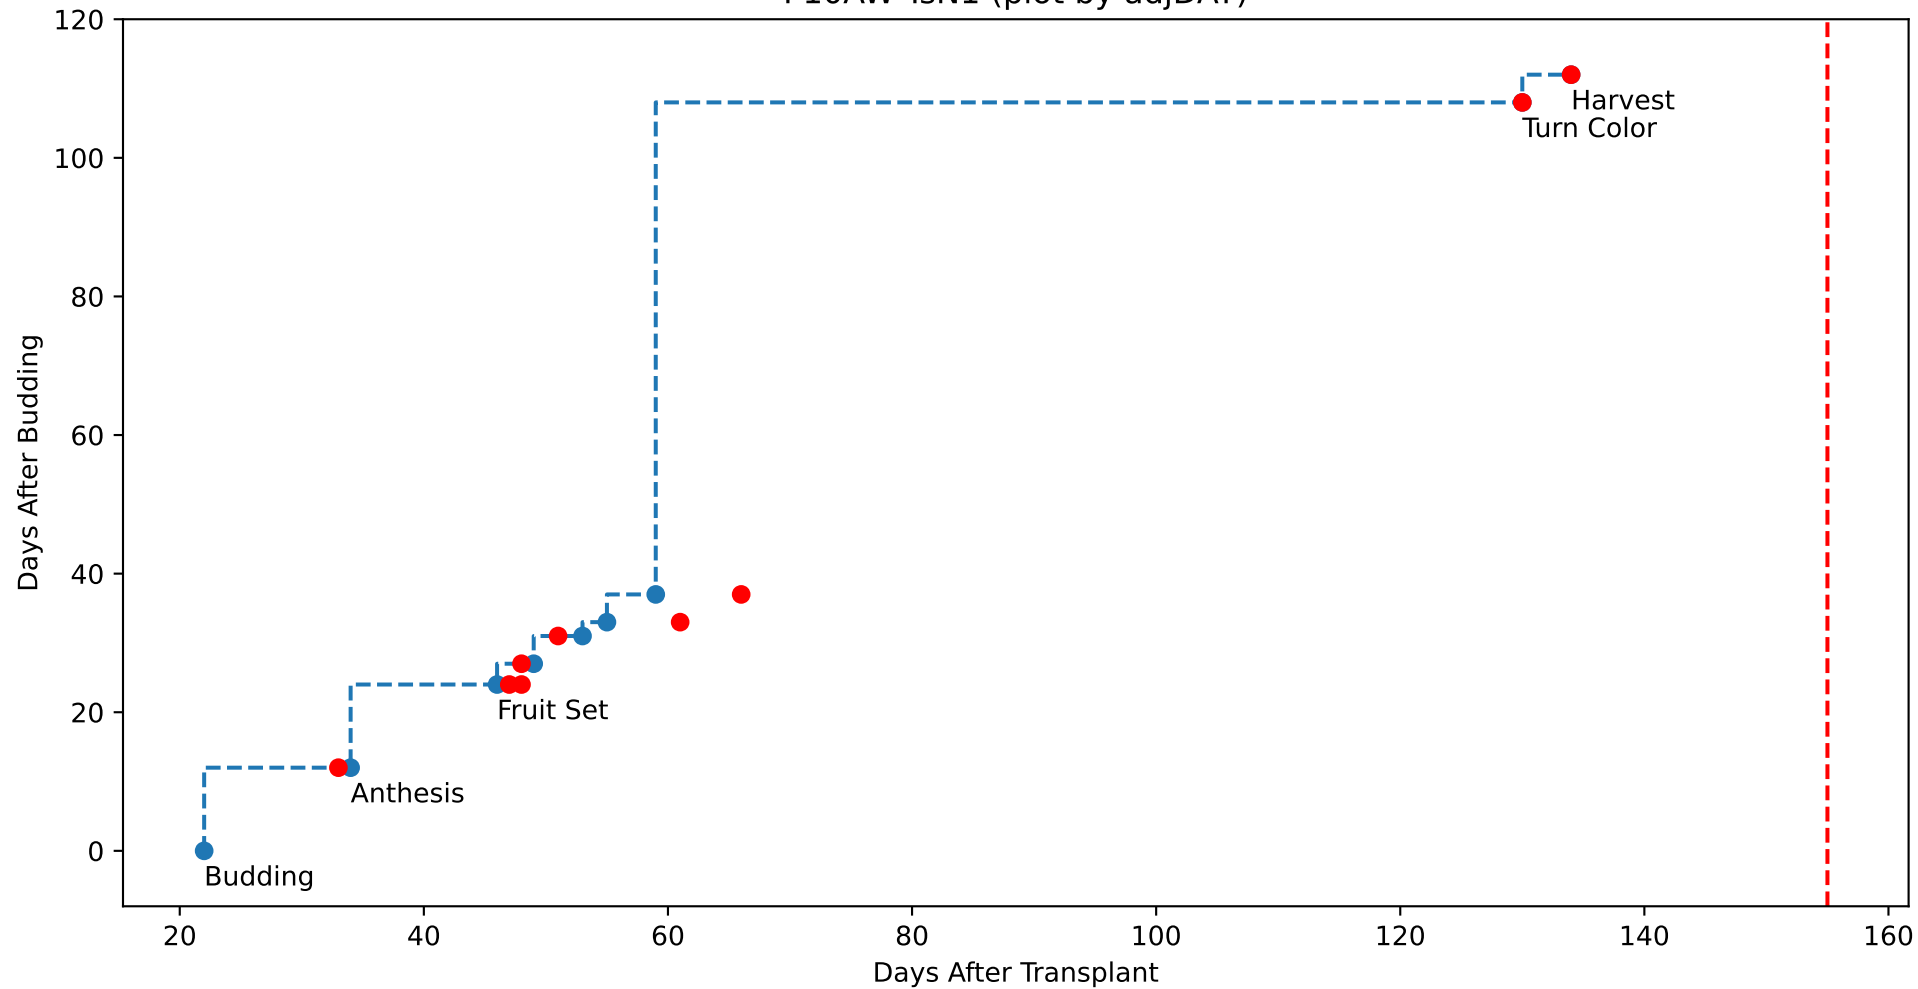

Model Prediction (P10AW)

P10AW: ['LfN', 'NdN', 'TsN', 'tgtLfN', 'prunLfN']

P10AW: ['LfN', 'LfNT', 'TsN', 'TsNT']

P10AW: ['LfA', 'peakTgtLAI']

P10AW (plot by DAT)

P10AW TsN1 (plot by DAT)

P10AW TsN2 (plot by DAT)

P10AW TsN3 (plot by DAT)

P10AW TsN4 (plot by DAT)

P10AW TsN5 (plot by DAT)

P10AW TsN6 (plot by DAT)

P10AW (plot by adjDAT)

P10AW TsN1 (plot by adjDAT)

P10AW TsN2 (plot by adjDAT)

P10AW TsN3 (plot by adjDAT)

P10AW TsN4 (plot by adjDAT)

P10AW TsN5 (plot by adjDAT)

P10AW TsN6 (plot by adjDAT)

['S1L6']

LfA (PS10M)

['S1L9']

['S1L10']

['S1L12']