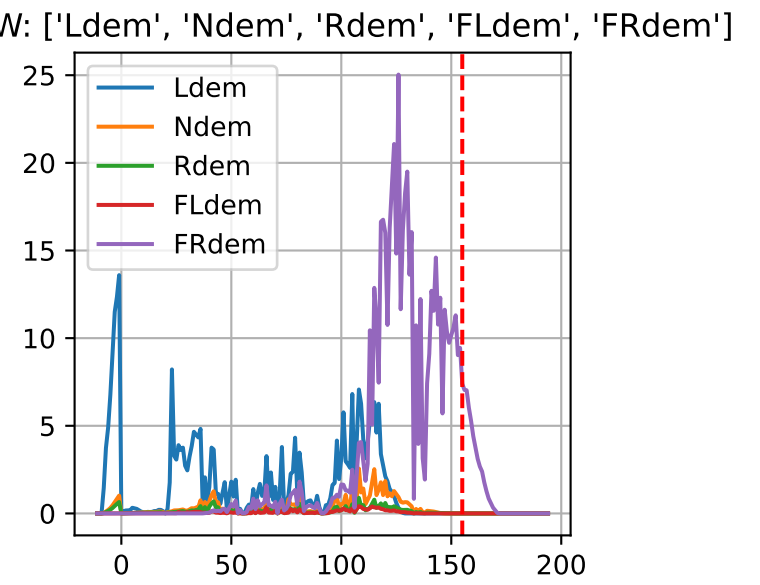

Model Prediction (P10AW)

P10AW: ['LfN', 'NdN', 'TsN', 'tgtLfN', 'prunLfN']

P10AW: ['LfN', 'LfNT', 'TsN', 'TsNT']

P10AW: ['LfA', 'peakTgtLAI']

P10AW (plot by DAT)

P10AW TsN1 (plot by DAT)

P10AW TsN2 (plot by DAT)

P10AW TsN3 (plot by DAT)

P10AW TsN4 (plot by DAT)

P10AW TsN5 (plot by DAT)

P10AW TsN6 (plot by DAT)

P10AW (plot by adjDAT)

P10AW TsN1 (plot by adjDAT)

P10AW TsN2 (plot by adjDAT)

P10AW TsN3 (plot by adjDAT)

P10AW TsN4 (plot by adjDAT)

P10AW TsN5 (plot by adjDAT)

P10AW TsN6 (plot by adjDAT)

['S1L6']

LfA (PS10M)

['S1L9']

['S1L10']

['S1L12']