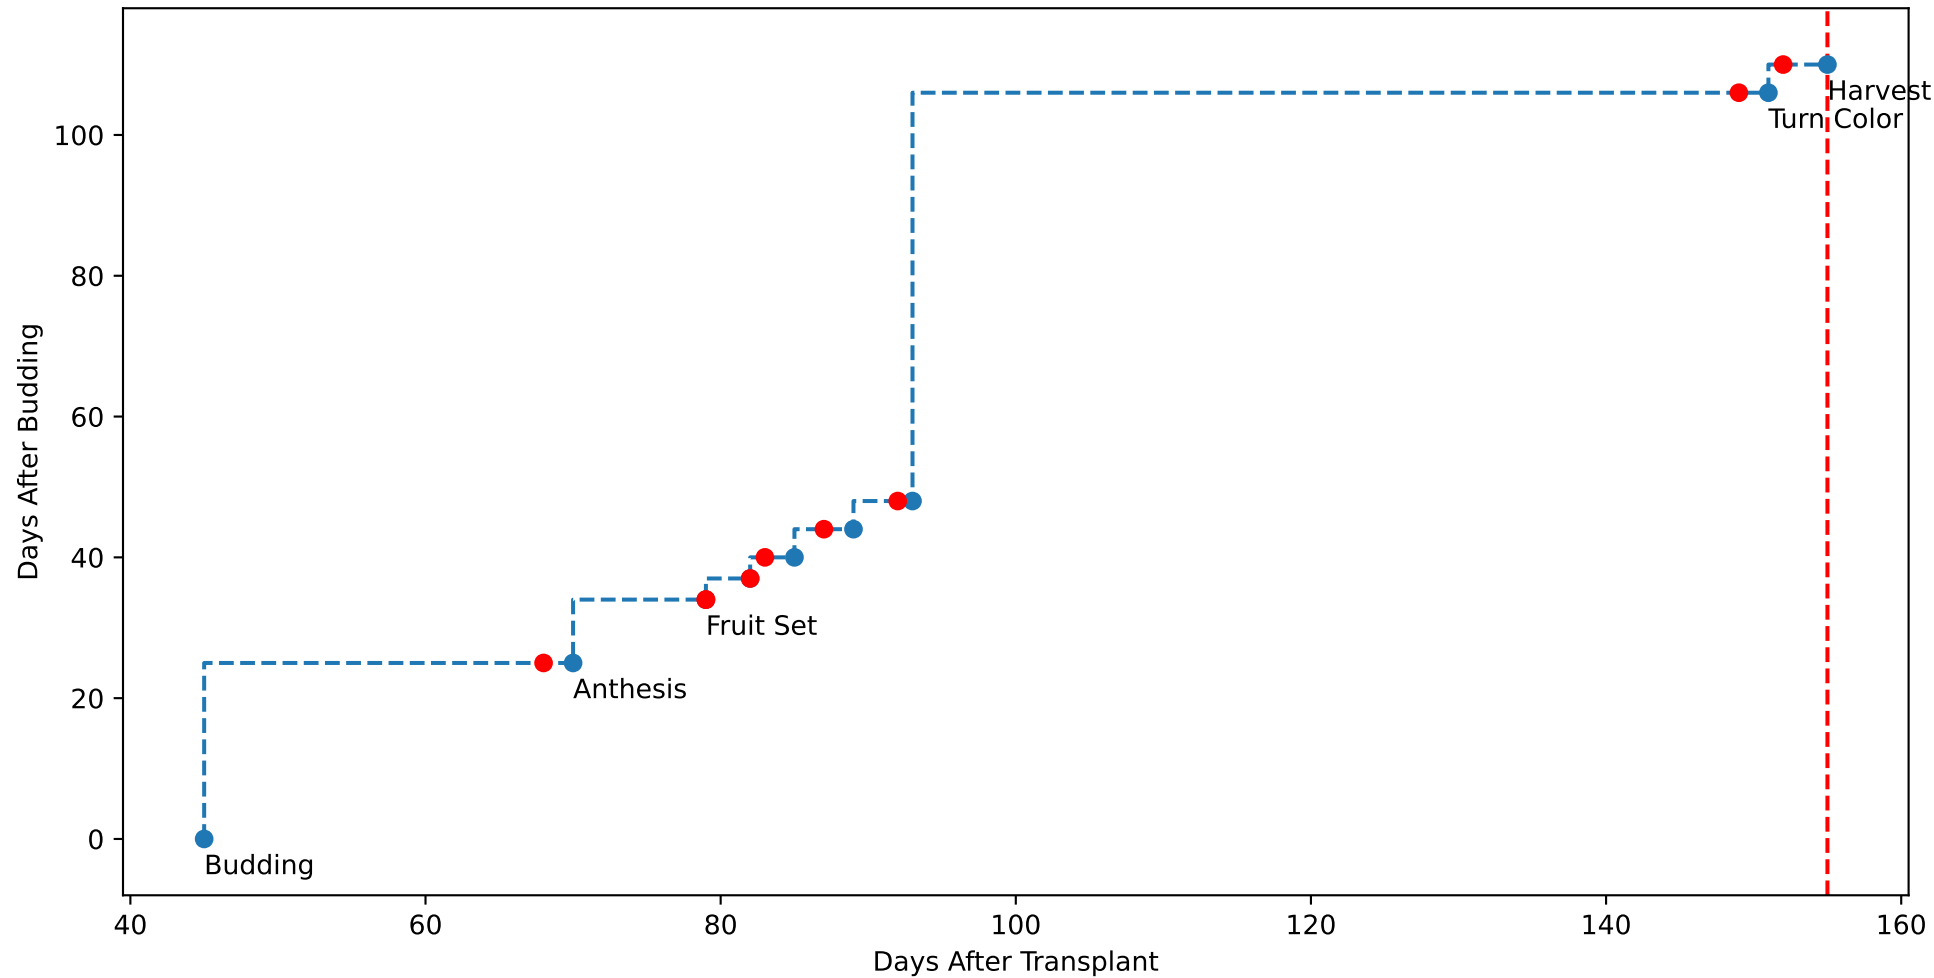

Model Prediction (P10AW)

P10AW: ['LfN', 'NdN', 'TsN', 'tgtLfN', 'prunLfN']

P10AW: ['LfN', 'LfNT', 'TsN', 'TsNT']

P10AW: ['LfA', 'peakTgtLAI']

P10AW (plot by DAT)

P10AW TsN1 (plot by DAT)

P10AW TsN2 (plot by DAT)

P10AW TsN3 (plot by DAT)

P10AW TsN4 (plot by DAT)

P10AW TsN5 (plot by DAT)

P10AW TsN6 (plot by DAT)

P10AW (plot by adjDAT)

P10AW TsN1 (plot by adjDAT)

P10AW TsN2 (plot by adjDAT)

P10AW TsN3 (plot by adjDAT)

P10AW TsN4 (plot by adjDAT)

P10AW TsN5 (plot by adjDAT)

P10AW TsN6 (plot by adjDAT)

['S1L6']

LfA (PS10M)

['S1L9']

['S1L10']

['S1L12']

['S1T5Fr5']

['S1T6Fr1']

Plot Env Data

Plot [['sfTemp', 'sfInit', 'sfDev', 'sfDem']]

Plot ['sfDemLfA']

Plot ['sfDemFrV']

Plot EnvOpt Decision