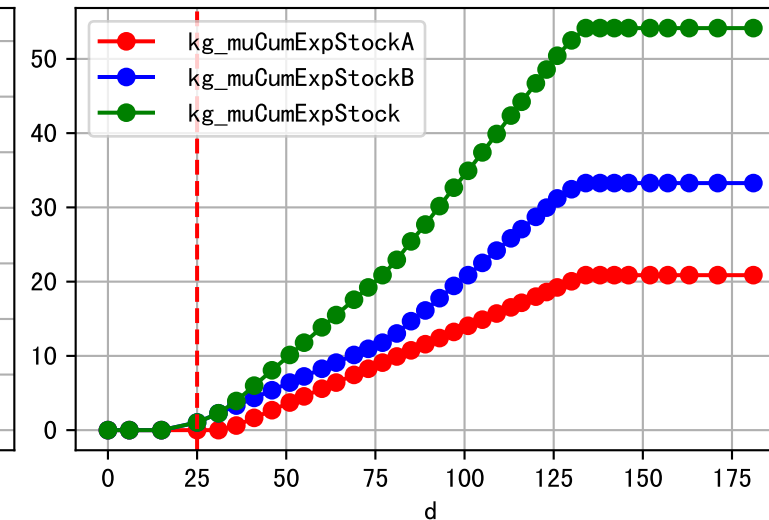

Plot solid fertilizer (kg/mu) usage