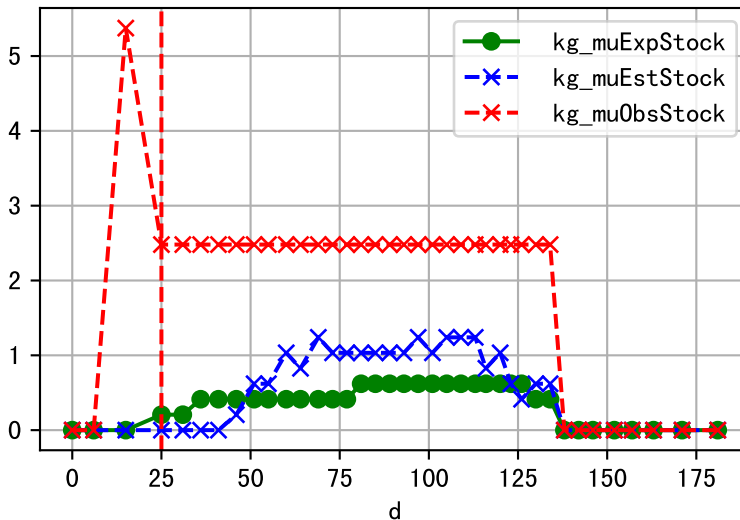

plot dfFv (daily Agg)

Plot minDeltaM, minDeltaMs, minDeltaMt

Daily %DeltaM and %DeltaM/1000ml ETcIdef for M_E (nan%/D, nan%/1000ml ET)

ETcldef vs pctDeltaM and pdMPerEtL for M_E

Daily %DeltaM and %DeltaM/1000ml ETcIdef for M_W (-1.6%/D, -4.3%/1000ml ET)

ETcldef vs pctDeltaM and pdMPerEtL for M_W

Plot ['FR', 'Fdu', 'soilSetVI']

ETcM and ETcMma

Plot [['taoc', 'taoc_raw:ro', 'taoc_avg:r-']]

s	d	note	fz	fzStockID	expFDF	expEC	preDu	fzDu	postDu	fzStock
07:00:00	15	发现灌溉，未预期	丰码有品苗期肥	1020.0	150.0	1144.0	300.0	2770.0	300.0	2.
07:00:00	25	预期灌溉（原定计划），预期灌溉	丰码有品苗期肥	1033	500.0	877.0	360.0	4213.0	300.0	1.
07:00:00	31	预期灌溉	丰码有品苗期肥	1033	500.0	877.0	360.0	4213.0	300.0	1.
07:00:00	36	预期灌溉	丰码有品果期肥	1033	500.0	877.0	360.0	4213.0	300.0	1.
07:00:00	41	预期灌溉	丰码有品果期肥	TBD	500.0	722.0	360.0	4213.0	300.0	1.

Fg Trigger Score (by Et and sensor)

Plot liquid fertilizer usage

Plot solid fertilizer (kg/mu) usage

Fertilizer Range Source: kerleyL, kerleyH, UnivFL, TNAI, Haifa