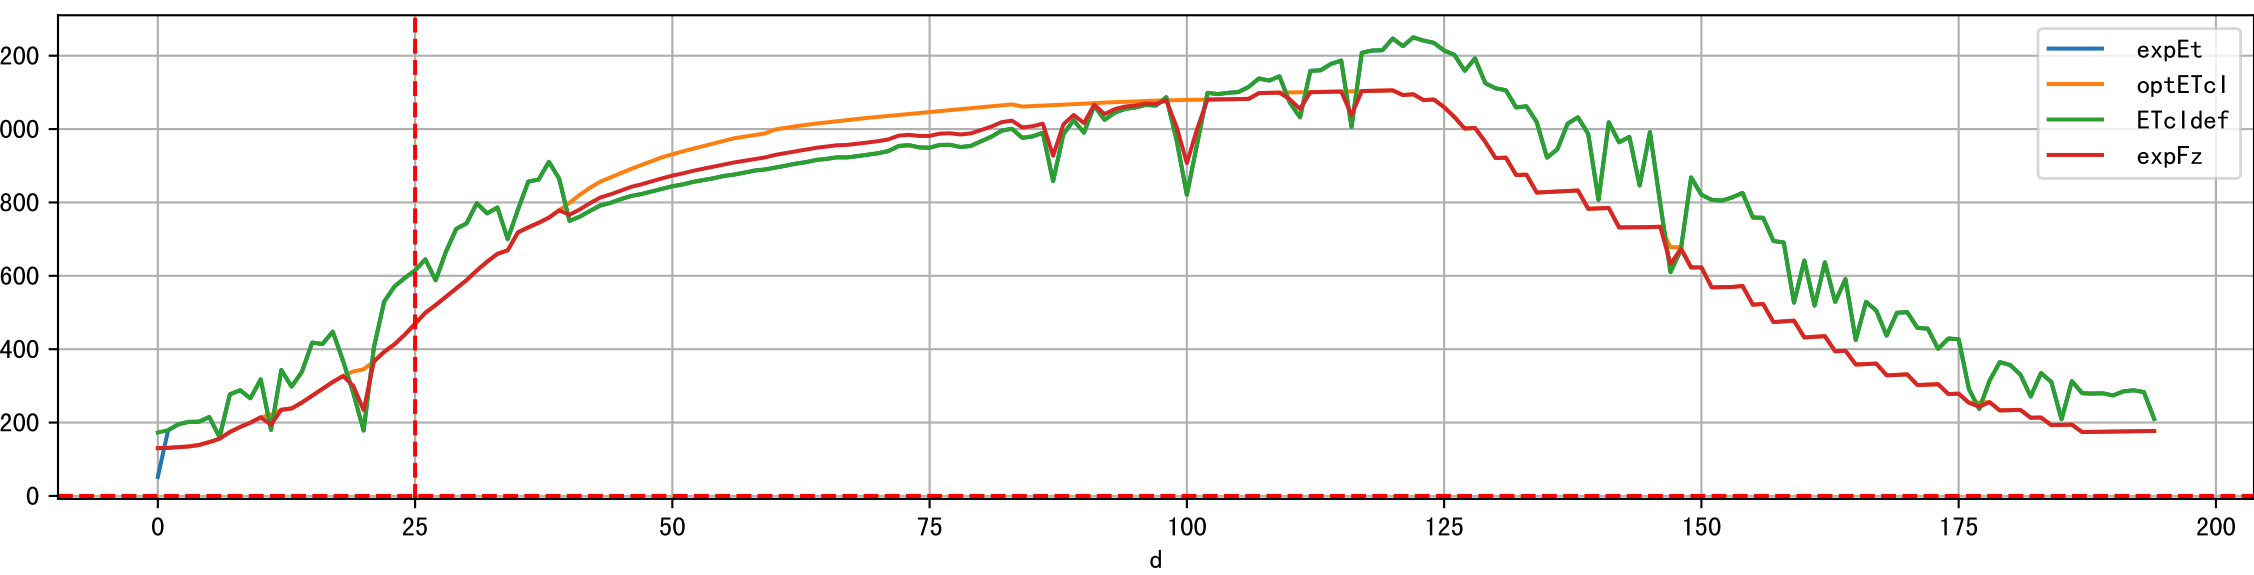

plot dfFv (daily Agg)

Plot minDeltaM, minDeltaMs, minDeltaMt

Daily %DeltaM and %DeltaM/1000ml ETcIdef for M_E (nan%/D, nan%/1000ml ET)

ETcldef vs pctDeltaM and pdMPerEtL for M_E

Daily %DeltaM and %DeltaM/1000ml ETcIdef for M_W (-1.6%/D, -4.3%/1000ml ET)

ETcldef vs pctDeltaM and pdMPerEtL for M_W

Plot ['FR', 'Fdu', 'soilSetVI']

ETcM and ETcMma

Plot [['taoc', 'taoc_raw:ro', 'taoc_avg:r-']]

s	d	note	fz	fzStockID	expFDF	expEC	preDu	fzDu	postDu	fzStock
07:00:00	15	发现灌溉，未预期	丰码有品苗期肥	1020.0	150.0	1144.0	300.0	2770.0	300.0	2.
07:00:00	25	预期灌溉（原定计划），预期灌溉	丰码有品苗期肥	1033	500.0	877.0	360.0	4213.0	300.0	1.
07:00:00	31	预期灌溉	丰码有品苗期肥	1033	500.0	877.0	360.0	4213.0	300.0	1.
07:00:00	36	预期灌溉	丰码有品果期肥	1033	500.0	877.0	360.0	4213.0	300.0	1.
07:00:00	41	预期灌溉	丰码有品果期肥	TBD	500.0	722.0	360.0	4213.0	300.0	1.

Fg Trigger Score (by Et and sensor)

Plot liquid fertilizer usage

Plot solid fertilizer (kg/mu) usage

Fertilizer Range Source: kerleyL, kerleyH, UnivFL, TNAI, Haifa