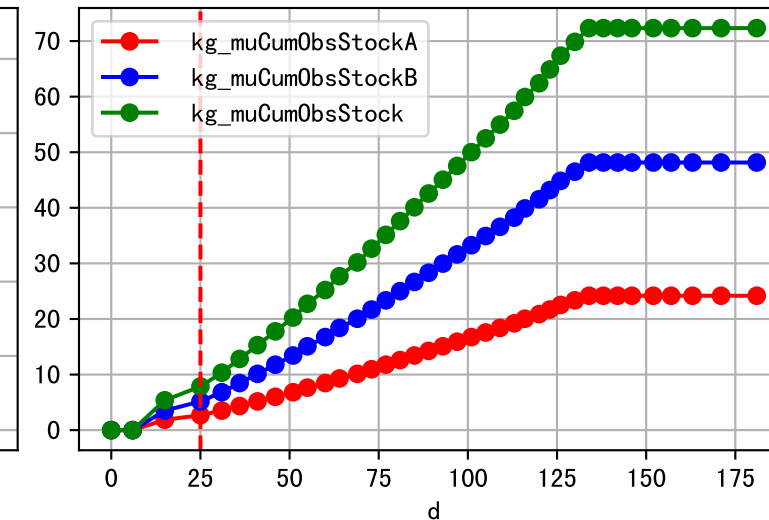

plot dfFv (daily Agg)

Plot minDeltaM, minDeltaMs, minDeltaMt

Daily %DeltaM and %DeltaM/1000ml ETcIdef for M_E (nan%/D, nan%/1000ml ET)

ETcldef vs pctDeltaM and pdMPerEtL for M_E

Daily %DeltaM and %DeltaM/1000ml ETcIdef for M_W (-1.6%/D, -4.3%/1000ml ET)

ETcldef vs pctDeltaM and pdMPerEtL for M_W

Plot ['FR', 'Fdu', 'soilSetVI']

ETcM and ETcMma

Plot [['taoc', 'taoc_raw:ro', 'taoc_avg:r-']]

s	d	note	fz	fzStockID	expFDF	expEC	preDu	fzDu	postDu	fzStock
07:00:00	15	发现灌溉，未预期	丰码有品苗期肥	1020.0	150.0	1144.0	300.0	2770.0	300.0	2.
07:00:00	25	预期灌溉（原定计划），预期灌溉	丰码有品苗期肥	1033	500.0	877.0	360.0	4213.0	300.0	1.
07:00:00	31	预期灌溉	丰码有品苗期肥	1033	500.0	877.0	360.0	4213.0	300.0	1.
07:00:00	36	预期灌溉	丰码有品果期肥	1033	500.0	877.0	360.0	4213.0	300.0	1.
07:00:00	41	预期灌溉	丰码有品果期肥	TBD	500.0	722.0	360.0	4213.0	300.0	1.

Fg Trigger Score (by Et and sensor)

Plot liquid fertilizer usage

Plot solid fertilizer (kg/mu) usage

Fertilizer Range Source: kerleyL, kerleyH, UnivFL, TNAI, Haifa