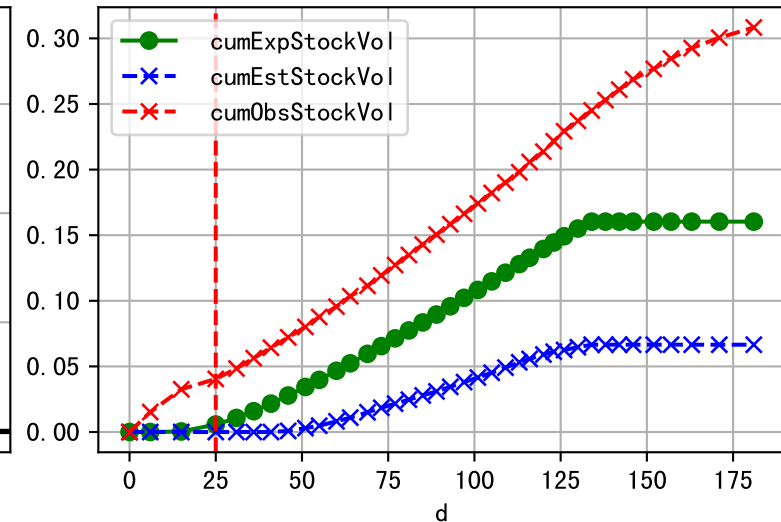

Plot liquid fertilizer usage