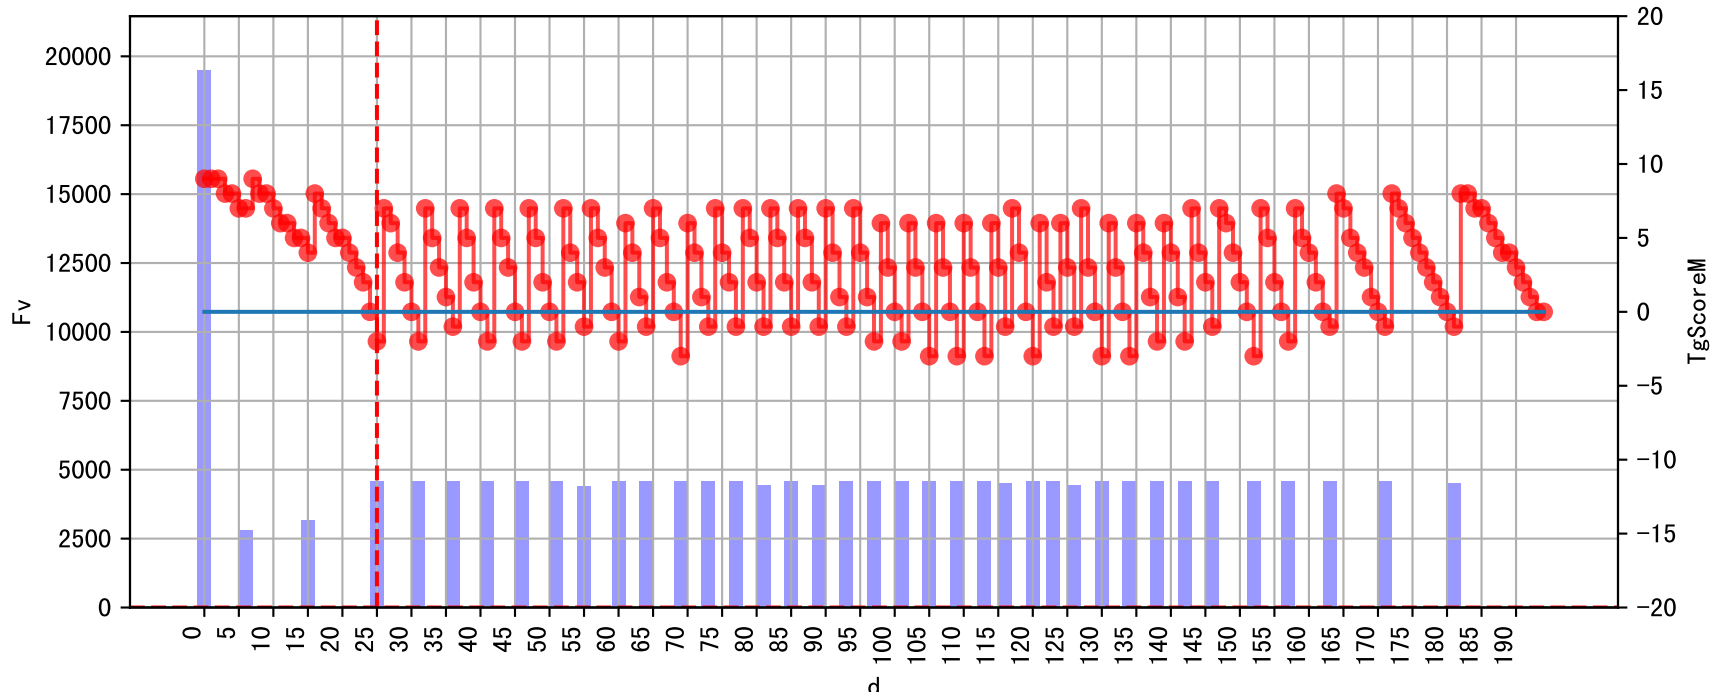

FgArea: [' 0']
NC11 P11
2025-11-12 (Day 25)

Plot [['EcFgro', 'EcFzExp', 'EcPltng', 'ECdef', 'EcParam', 'water_ec']]

Warning: col ['EcFgro', 'EcPltng'] is missing

Plot [' ECopt ']

P11_0: M_E

P11_0: M_W

plot dFFv

plot dfFv (daily Agg)

Plot minDeltaM, minDeltaMs, minDeltaMt

Daily %DeltaM and %DeltaM/1000ml ETcIdef for M_E (nan%/D, nan%/1000ml ET)

ETcldef vs pctDeltaM and pdMPerEtL for M_E

Daily %DeltaM and %DeltaM/1000ml ETcIdef for M_W (-1.6%/D, -4.3%/1000ml ET)

ETcldef vs pctDeltaM and pdMPerEtL for M_W

Plot ['FR', 'Fdu', 'soilSetVI']

ETcM and ETcMma

Plot [['taoc', 'taoc_raw:ro', 'taoc_avg:r-']]

s	d	note	fz	fzStockID	expFDF	expEC	preDu	fzDu	postDu	fzStock
07:00:00	15	发现灌溉，未预期	丰码有品苗期肥	1020.0	150.0	1144.0	300.0	2770.0	300.0	2.
07:00:00	25	预期灌溉（原定计划），预期灌溉	丰码有品苗期肥	1033	500.0	877.0	360.0	4213.0	300.0	1.
07:00:00	31	预期灌溉	丰码有品苗期肥	1033	500.0	877.0	360.0	4213.0	300.0	1.
07:00:00	36	预期灌溉	丰码有品果期肥	1033	500.0	877.0	360.0	4213.0	300.0	1.
07:00:00	41	预期灌溉	丰码有品果期肥	TBD	500.0	722.0	360.0	4213.0	300.0	1.

Fg Trigger Score (by Et and sensor)

Plot liquid fertilizer usage

Plot solid fertilizer (kg/mu) usage

Fertilizer Range Source: kerleyL, kerleyH, UnivFL, TNAI, Haifa