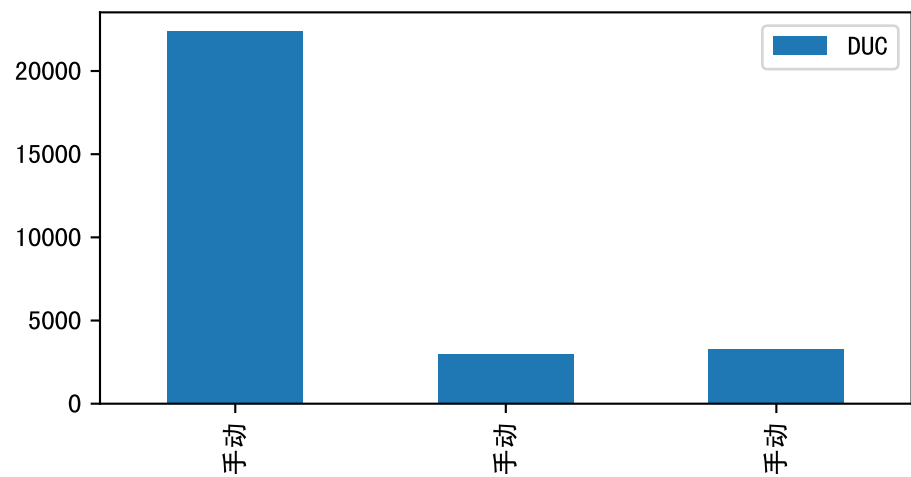

FgArea: [' 0']
NC11 P11
2025-11-12 (Day 25)

Plot [['EcFgro', 'EcFzExp', 'EcPltng', 'ECdef', 'EcParam', 'water_ec']]

Warning: col ['EcFgro', 'EcPltng'] is missing

Plot [' ECopt ']

P11_0: M_E

P11_0: M_W

plot dFFv

plot dfFv (daily Agg)

Plot minDeltaM, minDeltaMs, minDeltaMt

Daily %DeltaM and %DeltaM/1000ml ETcIdef for M_E (nan%/D, nan%/1000ml ET)

ETcldef vs pctDeltaM and pdMPerEtL for M_E

Daily %DeltaM and %DeltaM/1000ml ETcIdef for M_W (-1.6%/D, -4.3%/1000ml ET)