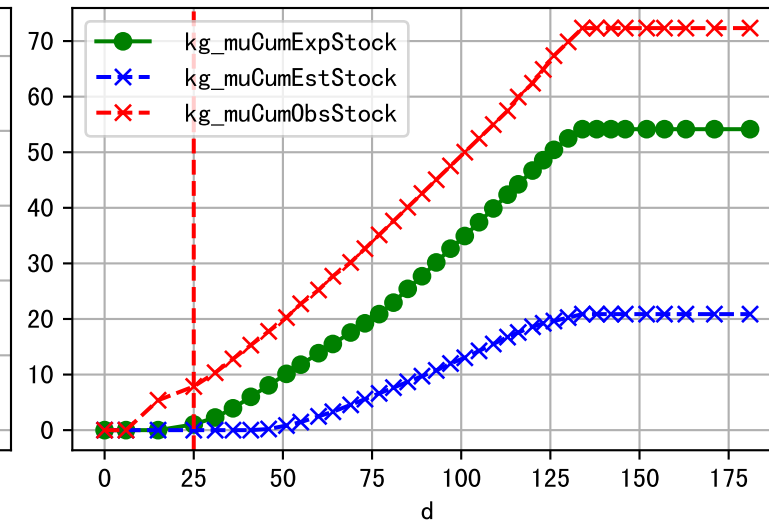

Plot solid fertilizer (kg/mu) usage