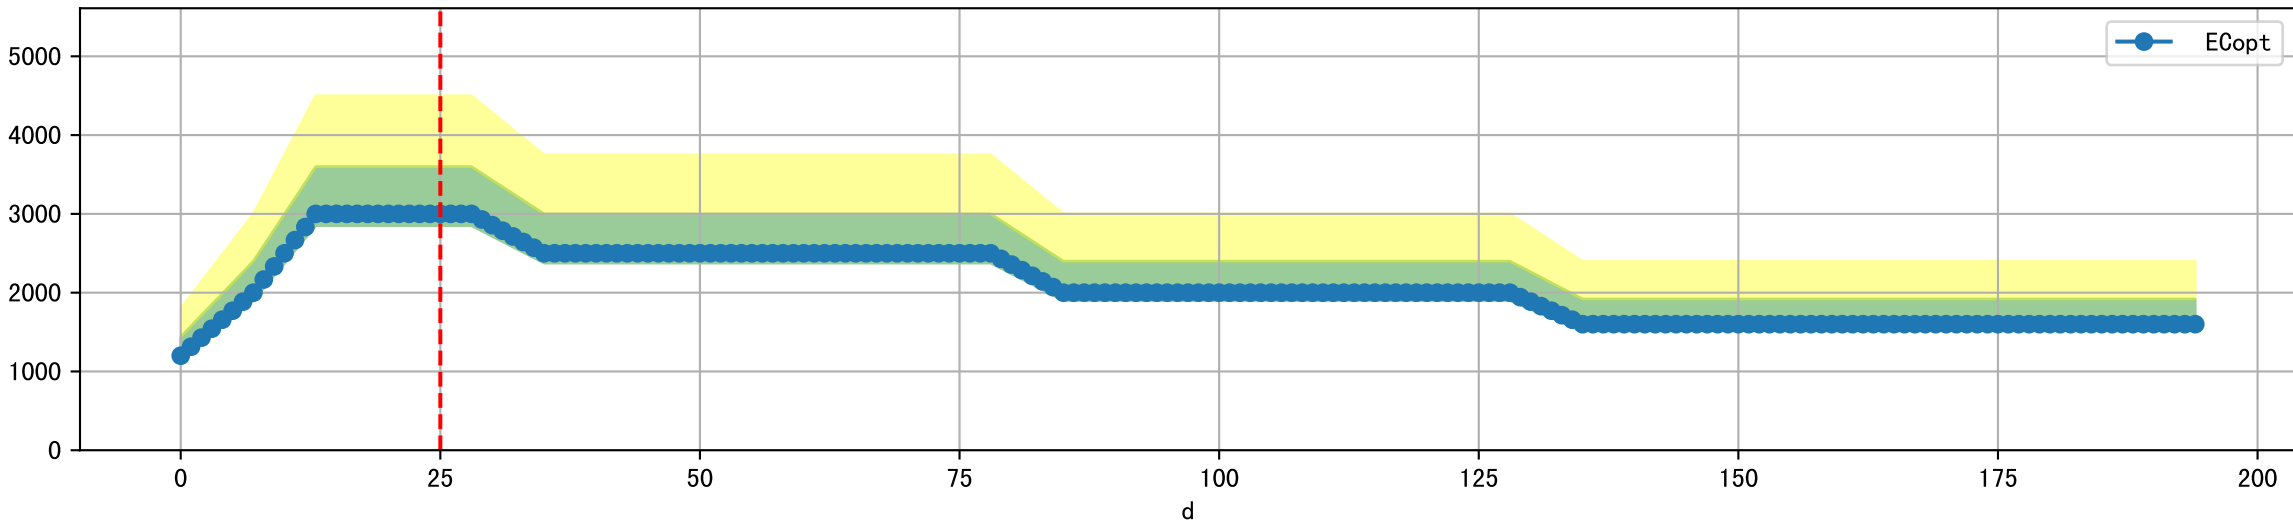

FgArea: [' 0']
NC11 P11
2025-11-12 (Day 25)

Plot [['EcFgro', 'EcFzExp', 'EcPltng', 'ECdef', 'EcParam', 'water_ec']]

Warning: col ['EcFgro', 'EcPltng'] is missing

Plot [' ECopt ']

P11_0: M_E

P11_0: M_W

plot dFFv

plot dfFv (daily Agg)

Plot minDeltaM, minDeltaMs, minDeltaMt

Daily %DeltaM and %DeltaM/1000ml ETcIdef for M_E (nan%/D, nan%/1000ml ET)

ETcldef vs pctDeltaM and pdMPerEtL for M_E

Daily %DeltaM and %DeltaM/1000ml ETcIdef for M_W (-1.6%/D, -4.3%/1000ml ET)

ETcldef vs pctDeltaM and pdMPerEtL for M_W

Plot ['FR', 'Fdu', 'soilSetVI']

ETcM and ETcMma

Plot [['taoc', 'taoc_raw:ro', 'taoc_avg:r-']]

s	d	note	fz	fzStockID	expFDF	expEC	preDu	fzDu	postDu	fzStock
07:00:00	15	发现灌溉，未预期	丰码有品苗期肥	1020.0	150.0	1144.0	300.0	2770.0	300.0	2.
07:00:00	25	预期灌溉（原定计划），预期灌溉	丰码有品苗期肥	1033	500.0	877.0	360.0	4213.0	300.0	1.
07:00:00	31	预期灌溉	丰码有品苗期肥	1033	500.0	877.0	360.0	4213.0	300.0	1.
07:00:00	36	预期灌溉	丰码有品果期肥	1033	500.0	877.0	360.0	4213.0	300.0	1.
07:00:00	41	预期灌溉	丰码有品果期肥	TBD	500.0	722.0	360.0	4213.0	300.0	1.