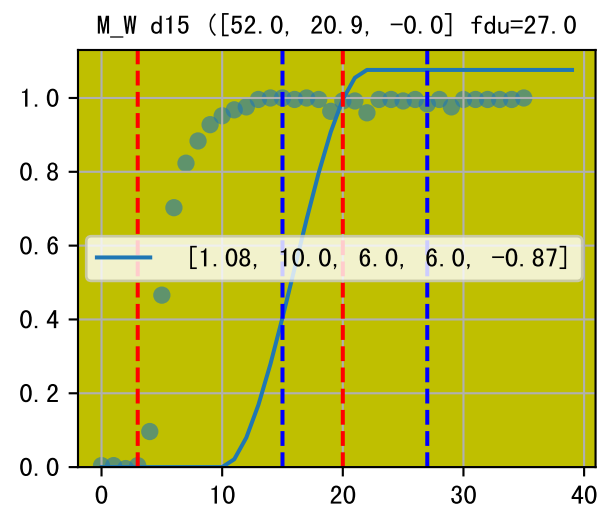

FgArea: [' 0']
NC11 P11
2025-11-12 (Day 25)

Plot [['EcFgro', 'EcFzExp', 'EcPltng', 'ECdef', 'EcParam', 'water_ec']]

Warning: col ['EcFgro', 'EcPltng'] is missing

Plot [' ECopt ']

P11_0: M_E

P11_0: M_W

plot dFFv

plot dfFv (daily Agg)

Plot minDeltaM, minDeltaMs, minDeltaMt

Daily %DeltaM and %DeltaM/1000ml ETcIdef for M_E (nan%/D, nan%/1000ml ET)

ETcldef vs pctDeltaM and pdMPerEtL for M_E

Daily %DeltaM and %DeltaM/1000ml ETcIdef for M_W (-1.6%/D, -4.3%/1000ml ET)

ETcldef vs pctDeltaM and pdMPerEtL for M_W

Plot ['FR', 'Fdu', 'soilSetVI']

ETcM and ETcMma

Plot [['taoc', 'taoc_raw:ro', 'taoc_avg:r-']]

s	d	note	fz	fzStockID	expFDF	expEC	preDu	fzDu	postDu	fzStock
07:00:00	15	发现灌溉，未预期	丰码有品苗期肥	1020.0	150.0	1144.0	300.0	2770.0	300.0	2.
07:00:00	25	预期灌溉（原定计划），预期灌溉	丰码有品苗期肥	1033	500.0	877.0	360.0	4213.0	300.0	1.
07:00:00	31	预期灌溉	丰码有品苗期肥	1033	500.0	877.0	360.0	4213.0	300.0	1.
07:00:00	36	预期灌溉	丰码有品果期肥	1033	500.0	877.0	360.0	4213.0	300.0	1.
07:00:00	41	预期灌溉	丰码有品果期肥	TBD	500.0	722.0	360.0	4213.0	300.0	1.