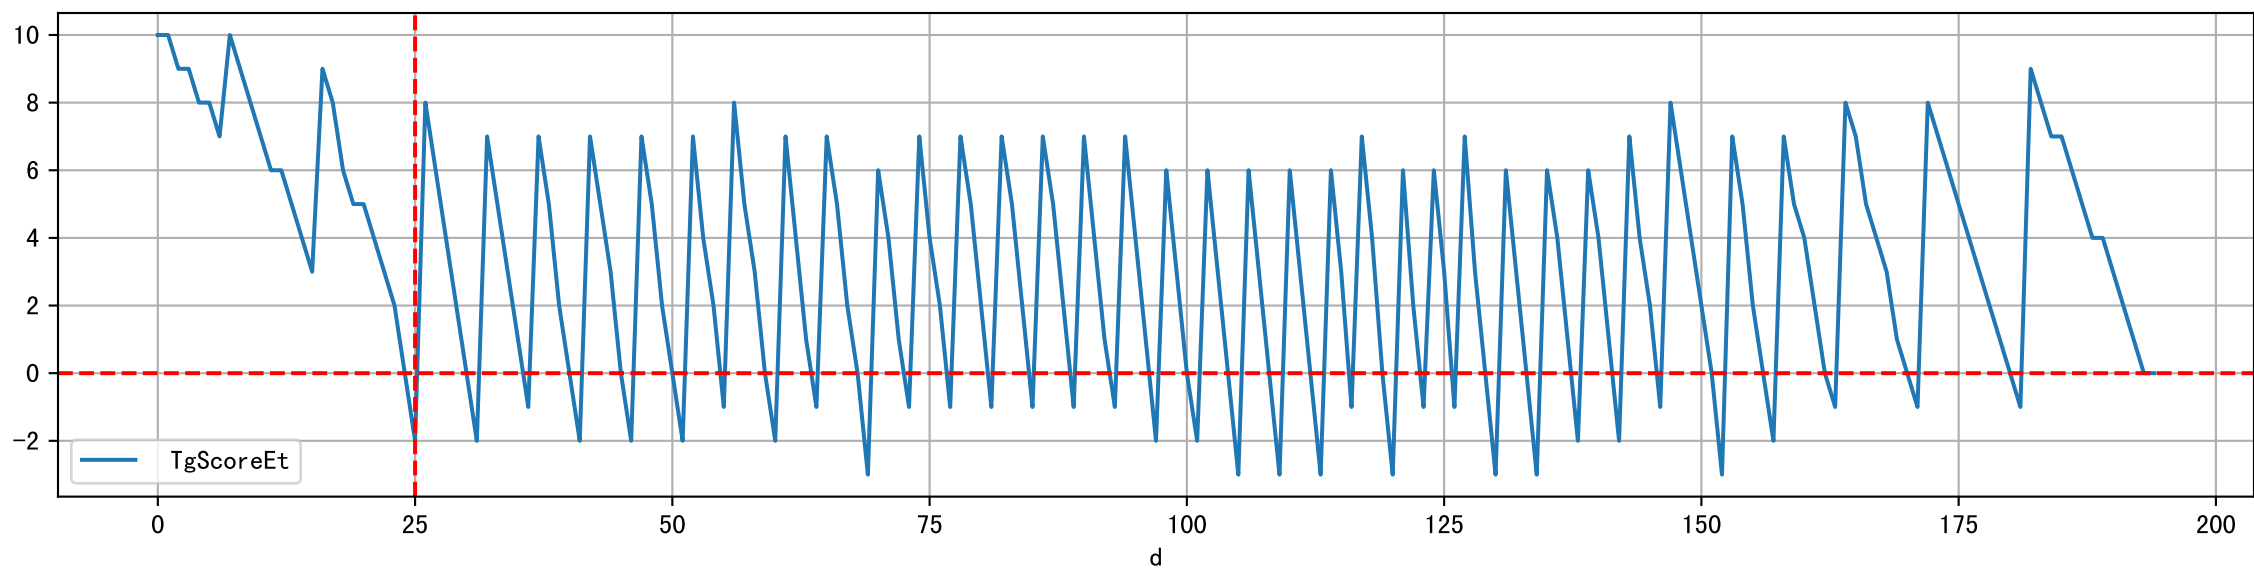

Fg Trigger Score (by Et and sensor)