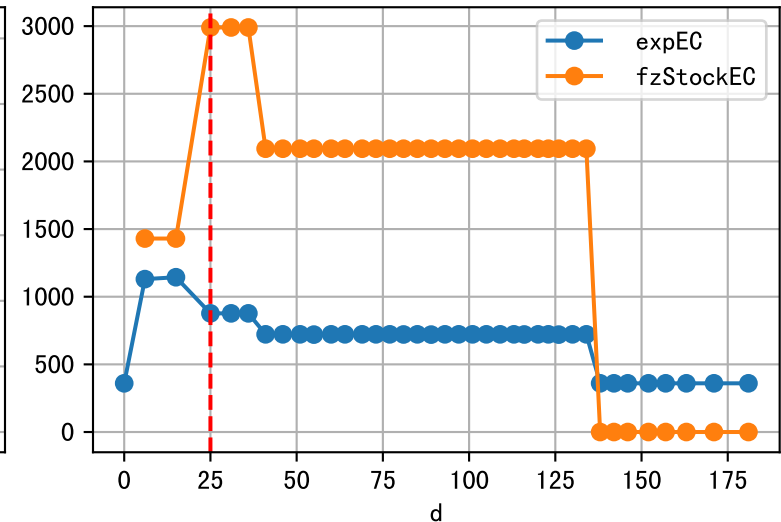

Plot liquid fertilizer usage