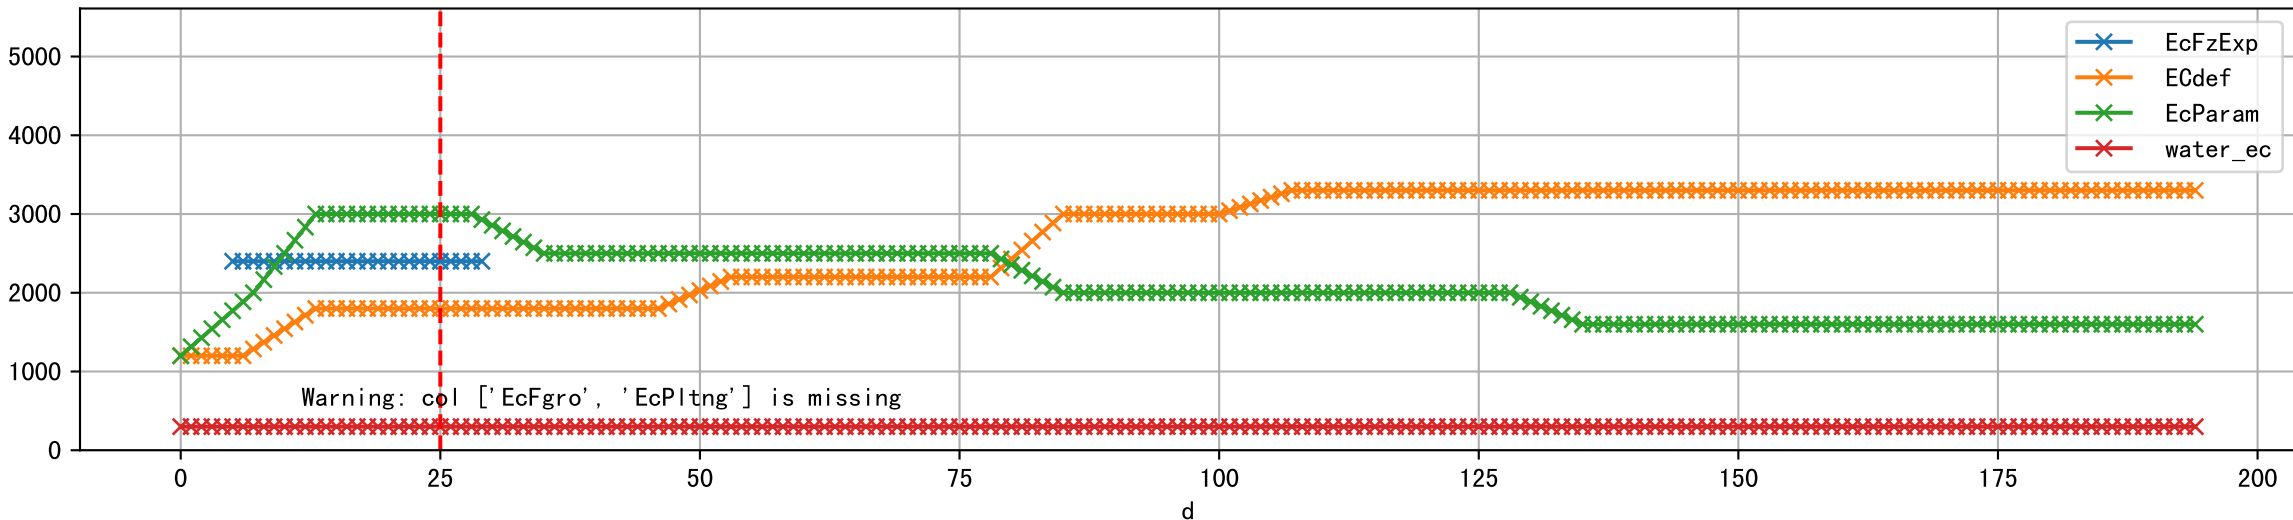

FgArea: [' 0']
NC11 P11
2025-11-12 (Day 25)

Plot [['EcFgro', 'EcFzExp', 'EcPltng', 'ECdef', 'EcParam', 'water_ec']]

Warning: col ['EcFgro', 'EcPltng'] is missing

Plot [' ECopt ']

P11_0: M_E

P11_0: M_W

plot dFFv

plot dfFv (daily Agg)

Plot minDeltaM, minDeltaMs, minDeltaMt

Daily %DeltaM and %DeltaM/1000ml ETcIdef for M_E (nan%/D, nan%/1000ml ET)

ETcldef vs pctDeltaM and pdMPerEtL for M_E

Daily %DeltaM and %DeltaM/1000ml ETcIdef for M_W (-1.6%/D, -4.3%/1000ml ET)

ETcldef vs pctDeltaM and pdMPerEtL for M_W

Plot ['FR', 'Fdu', 'soilSetVI']

ETcM and ETcMma

Plot [['taoc', 'taoc_raw:ro', 'taoc_avg:r-']]

s	d	note	fz	fzStockID	expFDF	expEC	preDu	fzDu	postDu	fzStock
07:00:00	15	发现灌溉，未预期	丰码有品苗期肥	1020.0	150.0	1144.0	300.0	2770.0	300.0	2.
07:00:00	25	预期灌溉（原定计划），预期灌溉	丰码有品苗期肥	1033	500.0	877.0	360.0	4213.0	300.0	1.
07:00:00	31	预期灌溉	丰码有品苗期肥	1033	500.0	877.0	360.0	4213.0	300.0	1.
07:00:00	36	预期灌溉	丰码有品果期肥	1033	500.0	877.0	360.0	4213.0	300.0	1.
07:00:00	41	预期灌溉	丰码有品果期肥	TBD	500.0	722.0	360.0	4213.0	300.0	1.