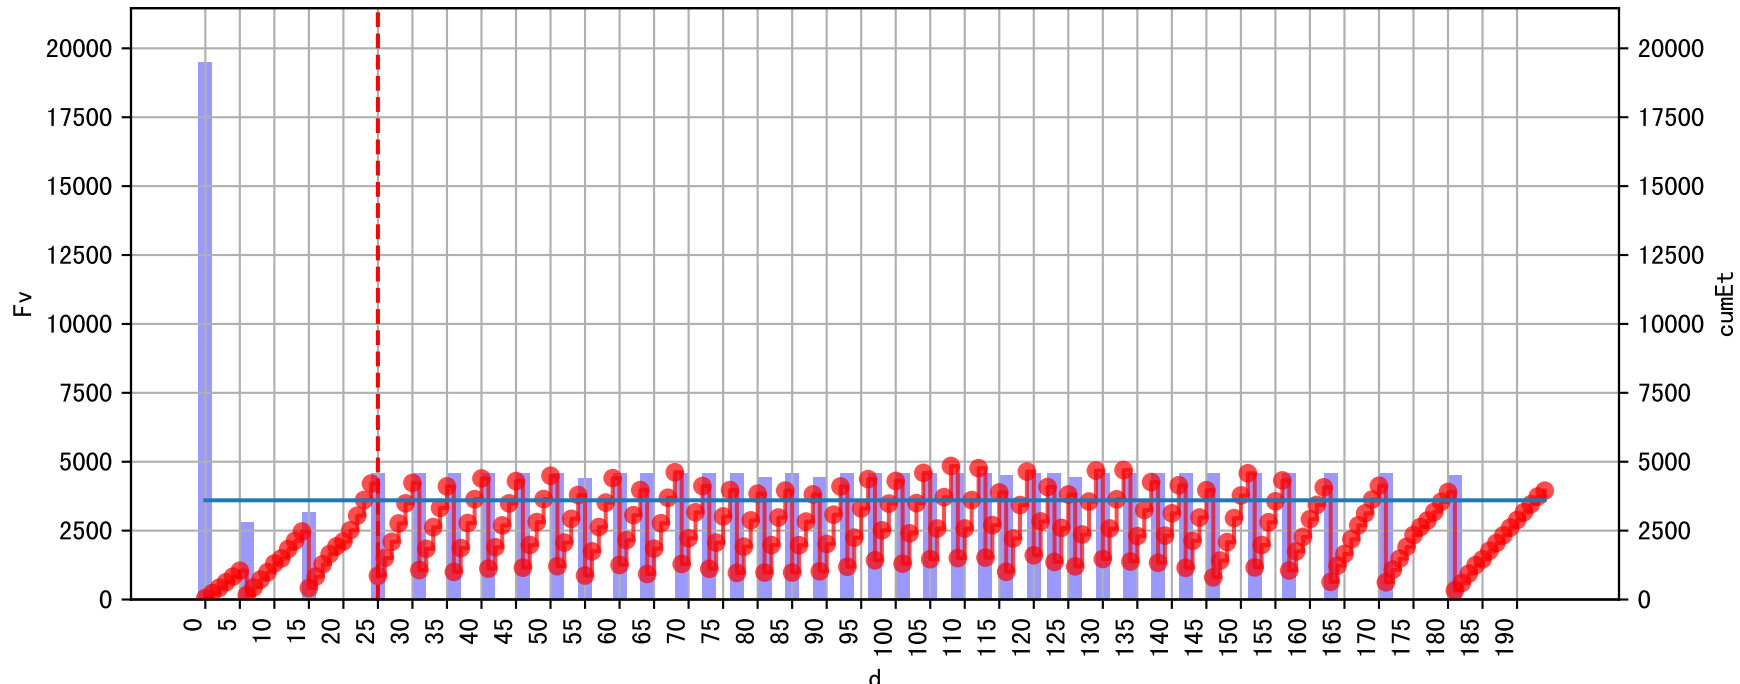

plot dfFv (daily Agg)

Plot minDeltaM, minDeltaMs, minDeltaMt

Daily %DeltaM and %DeltaM/1000ml ETcIdef for M_E (nan%/D, nan%/1000ml ET)

ETcldef vs pctDeltaM and pdMPerEtL for M_E

Daily %DeltaM and %DeltaM/1000ml ETcIdef for M_W (-1.6%/D, -4.3%/1000ml ET)

ETcldef vs pctDeltaM and pdMPerEtL for M_W

Plot ['FR', 'Fdu', 'soilSetVI']

ETcM and ETcMma

Plot [['taoc', 'taoc_raw:ro', 'taoc_avg:r-']]

s	d	note	fz	fzStockID	expFDF	expEC	preDu	fzDu	postDu	fzStock
07:00:00	15	发现灌溉，未预期	丰码有品苗期肥	1020.0	150.0	1144.0	300.0	2770.0	300.0	2.
07:00:00	25	预期灌溉（原定计划），预期灌溉	丰码有品苗期肥	1033	500.0	877.0	360.0	4213.0	300.0	1.
07:00:00	31	预期灌溉	丰码有品苗期肥	1033	500.0	877.0	360.0	4213.0	300.0	1.
07:00:00	36	预期灌溉	丰码有品果期肥	1033	500.0	877.0	360.0	4213.0	300.0	1.
07:00:00	41	预期灌溉	丰码有品果期肥	TBD	500.0	722.0	360.0	4213.0	300.0	1.