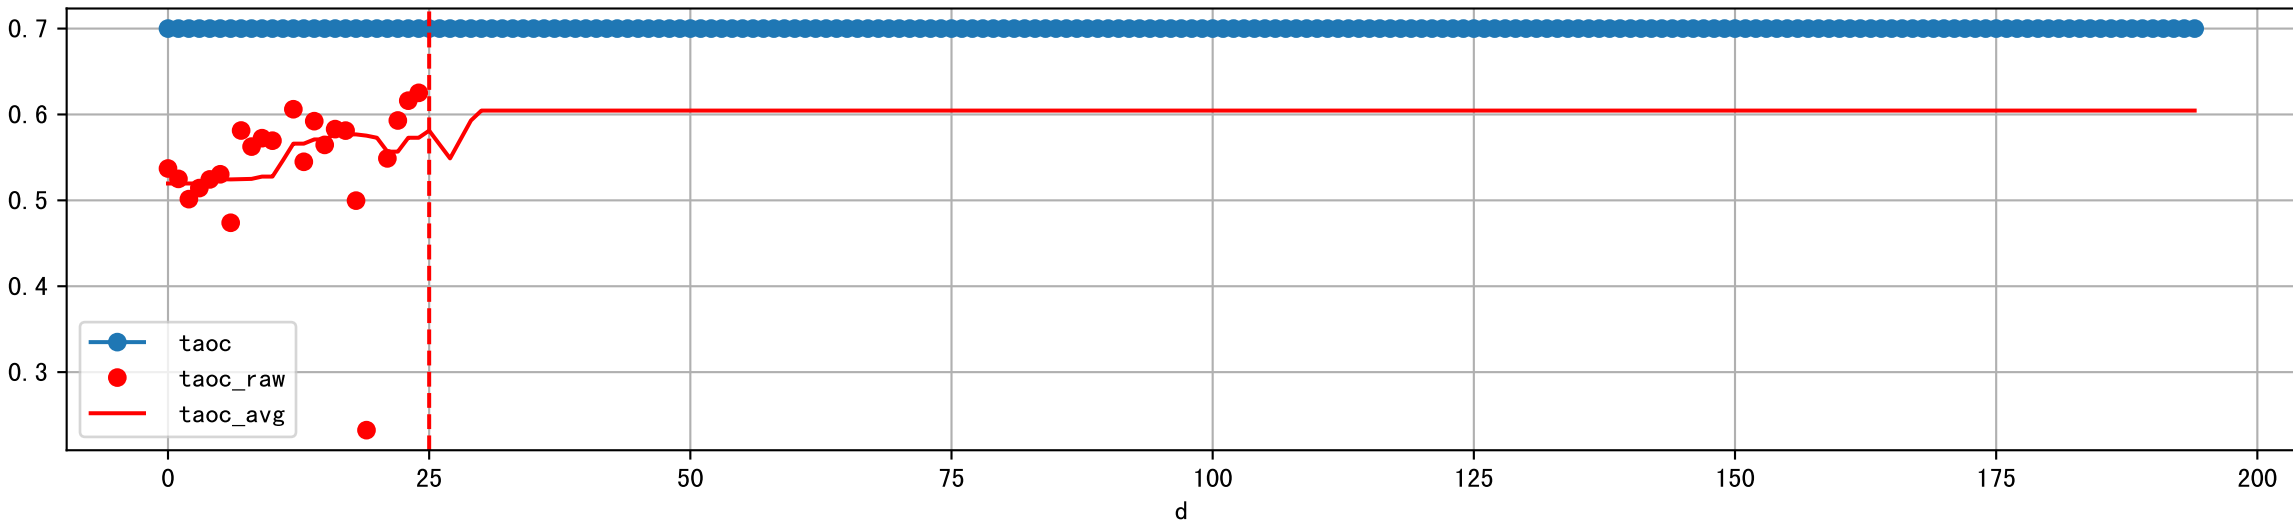

FgArea: [' 0']
NC11 P11
2025-11-12 (Day 25)

Plot [['EcFgro', 'EcFzExp', 'EcPltng', 'ECdef', 'EcParam', 'water_ec']]

Warning: col ['EcFgro', 'EcPltng'] is missing

Plot [' ECopt ']

P11_0: M_E

P11_0: M_W

plot dFFv

plot dfFv (daily Agg)

Plot minDeltaM, minDeltaMs, minDeltaMt

Daily %DeltaM and %DeltaM/1000ml ETcIdef for M_E (nan%/D, nan%/1000ml ET)

ETcldef vs pctDeltaM and pdMPerEtL for M_E

Daily %DeltaM and %DeltaM/1000ml ETcIdef for M_W (-1.6%/D, -4.3%/1000ml ET)

ETcldef vs pctDeltaM and pdMPerEtL for M_W

Plot ['FR', 'Fdu', 'soilSetVI']

ETcM and ETcMma

Plot [['taoc', 'taoc_raw:ro', 'taoc_avg:r-']]

s	d	note	fz	fzStockID	expFDF	expEC	preDu	fzDu	postDu	fzStock
07:00:00	15	发现灌溉，未预期	丰码有品苗期肥	1020.0	150.0	1144.0	300.0	2770.0	300.0	2.
07:00:00	25	预期灌溉（原定计划），预期灌溉	丰码有品苗期肥	1033	500.0	877.0	360.0	4213.0	300.0	1.
07:00:00	31	预期灌溉	丰码有品苗期肥	1033	500.0	877.0	360.0	4213.0	300.0	1.
07:00:00	36	预期灌溉	丰码有品果期肥	1033	500.0	877.0	360.0	4213.0	300.0	1.
07:00:00	41	预期灌溉	丰码有品果期肥	TBD	500.0	722.0	360.0	4213.0	300.0	1.

Fg Trigger Score (by Et and sensor)

Plot liquid fertilizer usage

Plot solid fertilizer (kg/mu) usage

Fertilizer Range Source: kerleyL, kerleyH, UnivFL, TNAI, Haifa