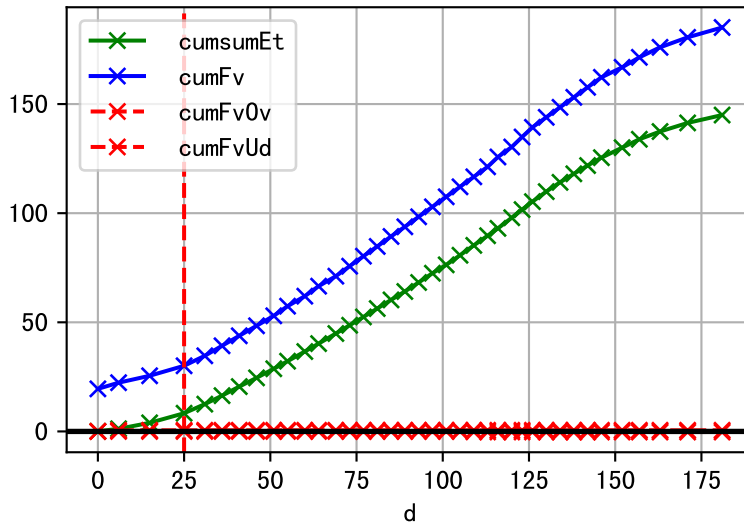

Plot liquid fertilizer usage