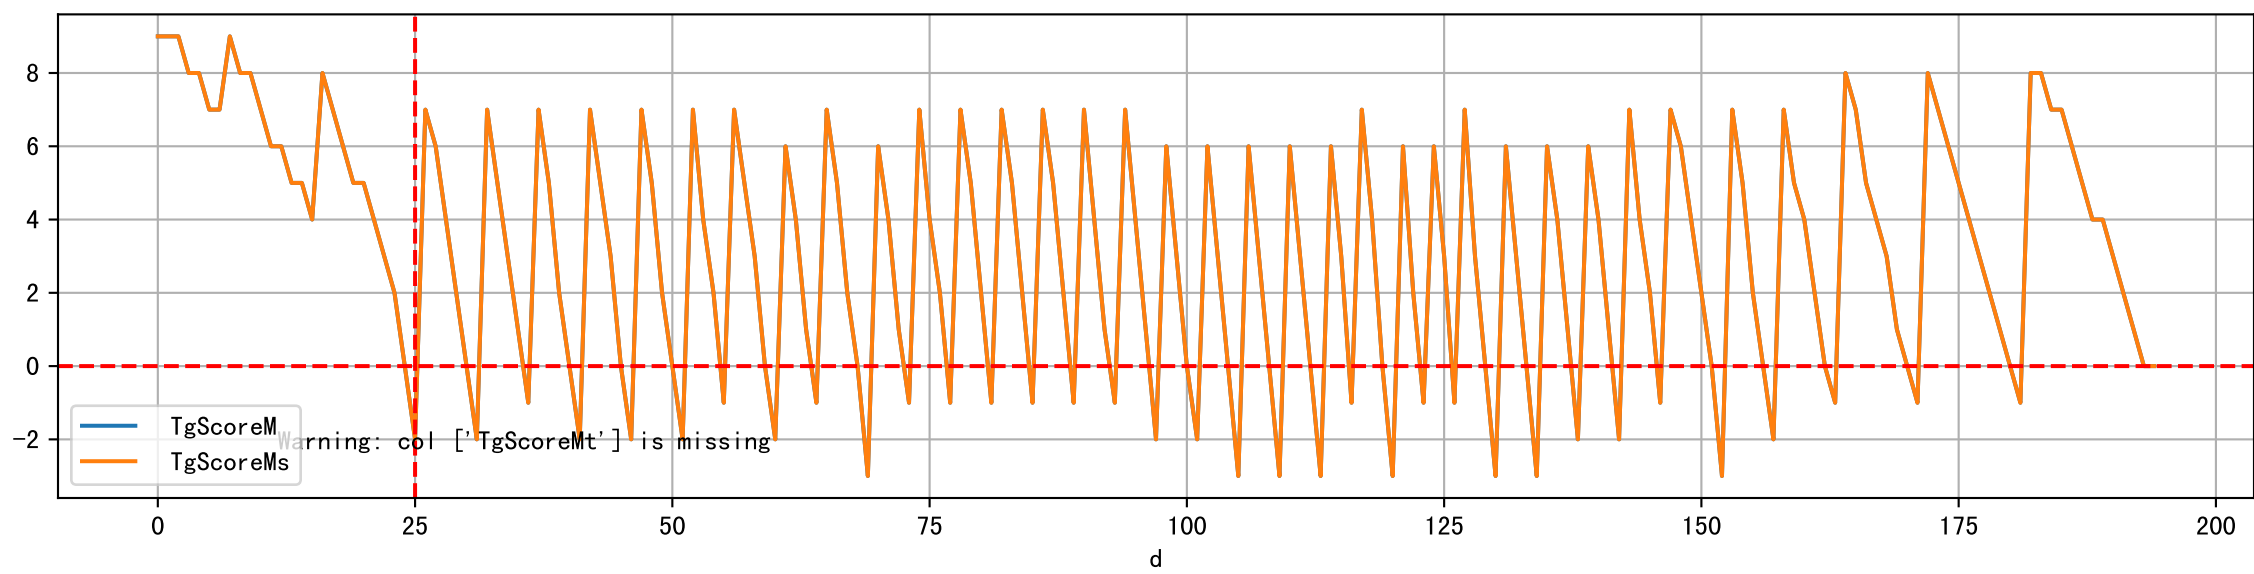

Fg Trigger Score (by Et and sensor)