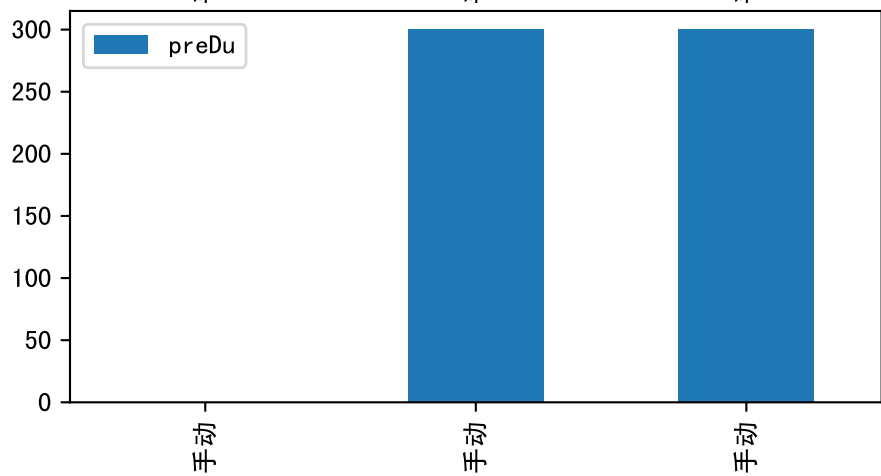

FgArea: [' 0']
NC11 P11
2025-11-12 (Day 25)

Plot [['EcFgro', 'EcFzExp', 'EcPltng', 'ECdef', 'EcParam', 'water_ec']]

Warning: col ['EcFgro', 'EcPltng'] is missing

Plot [' ECopt ']

P11_0: M_E

P11_0: M_W

plot dFFv

plot dfFv (daily Agg)

Plot minDeltaM, minDeltaMs, minDeltaMt

Daily %DeltaM and %DeltaM/1000ml ETcIdef for M_E (nan%/D, nan%/1000ml ET)

ETcldef vs pctDeltaM and pdMPerEtL for M_E

Daily %DeltaM and %DeltaM/1000ml ETcIdef for M_W (-1.6%/D, -4.3%/1000ml ET)

ETcldef vs pctDeltaM and pdMPerEtL for M_W

Plot ['FR', 'Fdu', 'soilSetVI']

ETcM and ETcMma

Plot [['taoc', 'taoc_raw:ro', 'taoc_avg:r-']]

s	d	note	fz	fzStockID	expFDF	expEC	preDu	fzDu	postDu	fzStock
07:00:00	15	发现灌溉，未预期	丰码有品苗期肥	1020.0	150.0	1144.0	300.0	2770.0	300.0	2.
07:00:00	25	预期灌溉（原定计划），预期灌溉	丰码有品苗期肥	1033	500.0	877.0	360.0	4213.0	300.0	1.
07:00:00	31	预期灌溉	丰码有品苗期肥	1033	500.0	877.0	360.0	4213.0	300.0	1.
07:00:00	36	预期灌溉	丰码有品果期肥	1033	500.0	877.0	360.0	4213.0	300.0	1.
07:00:00	41	预期灌溉	丰码有品果期肥	TBD	500.0	722.0	360.0	4213.0	300.0	1.