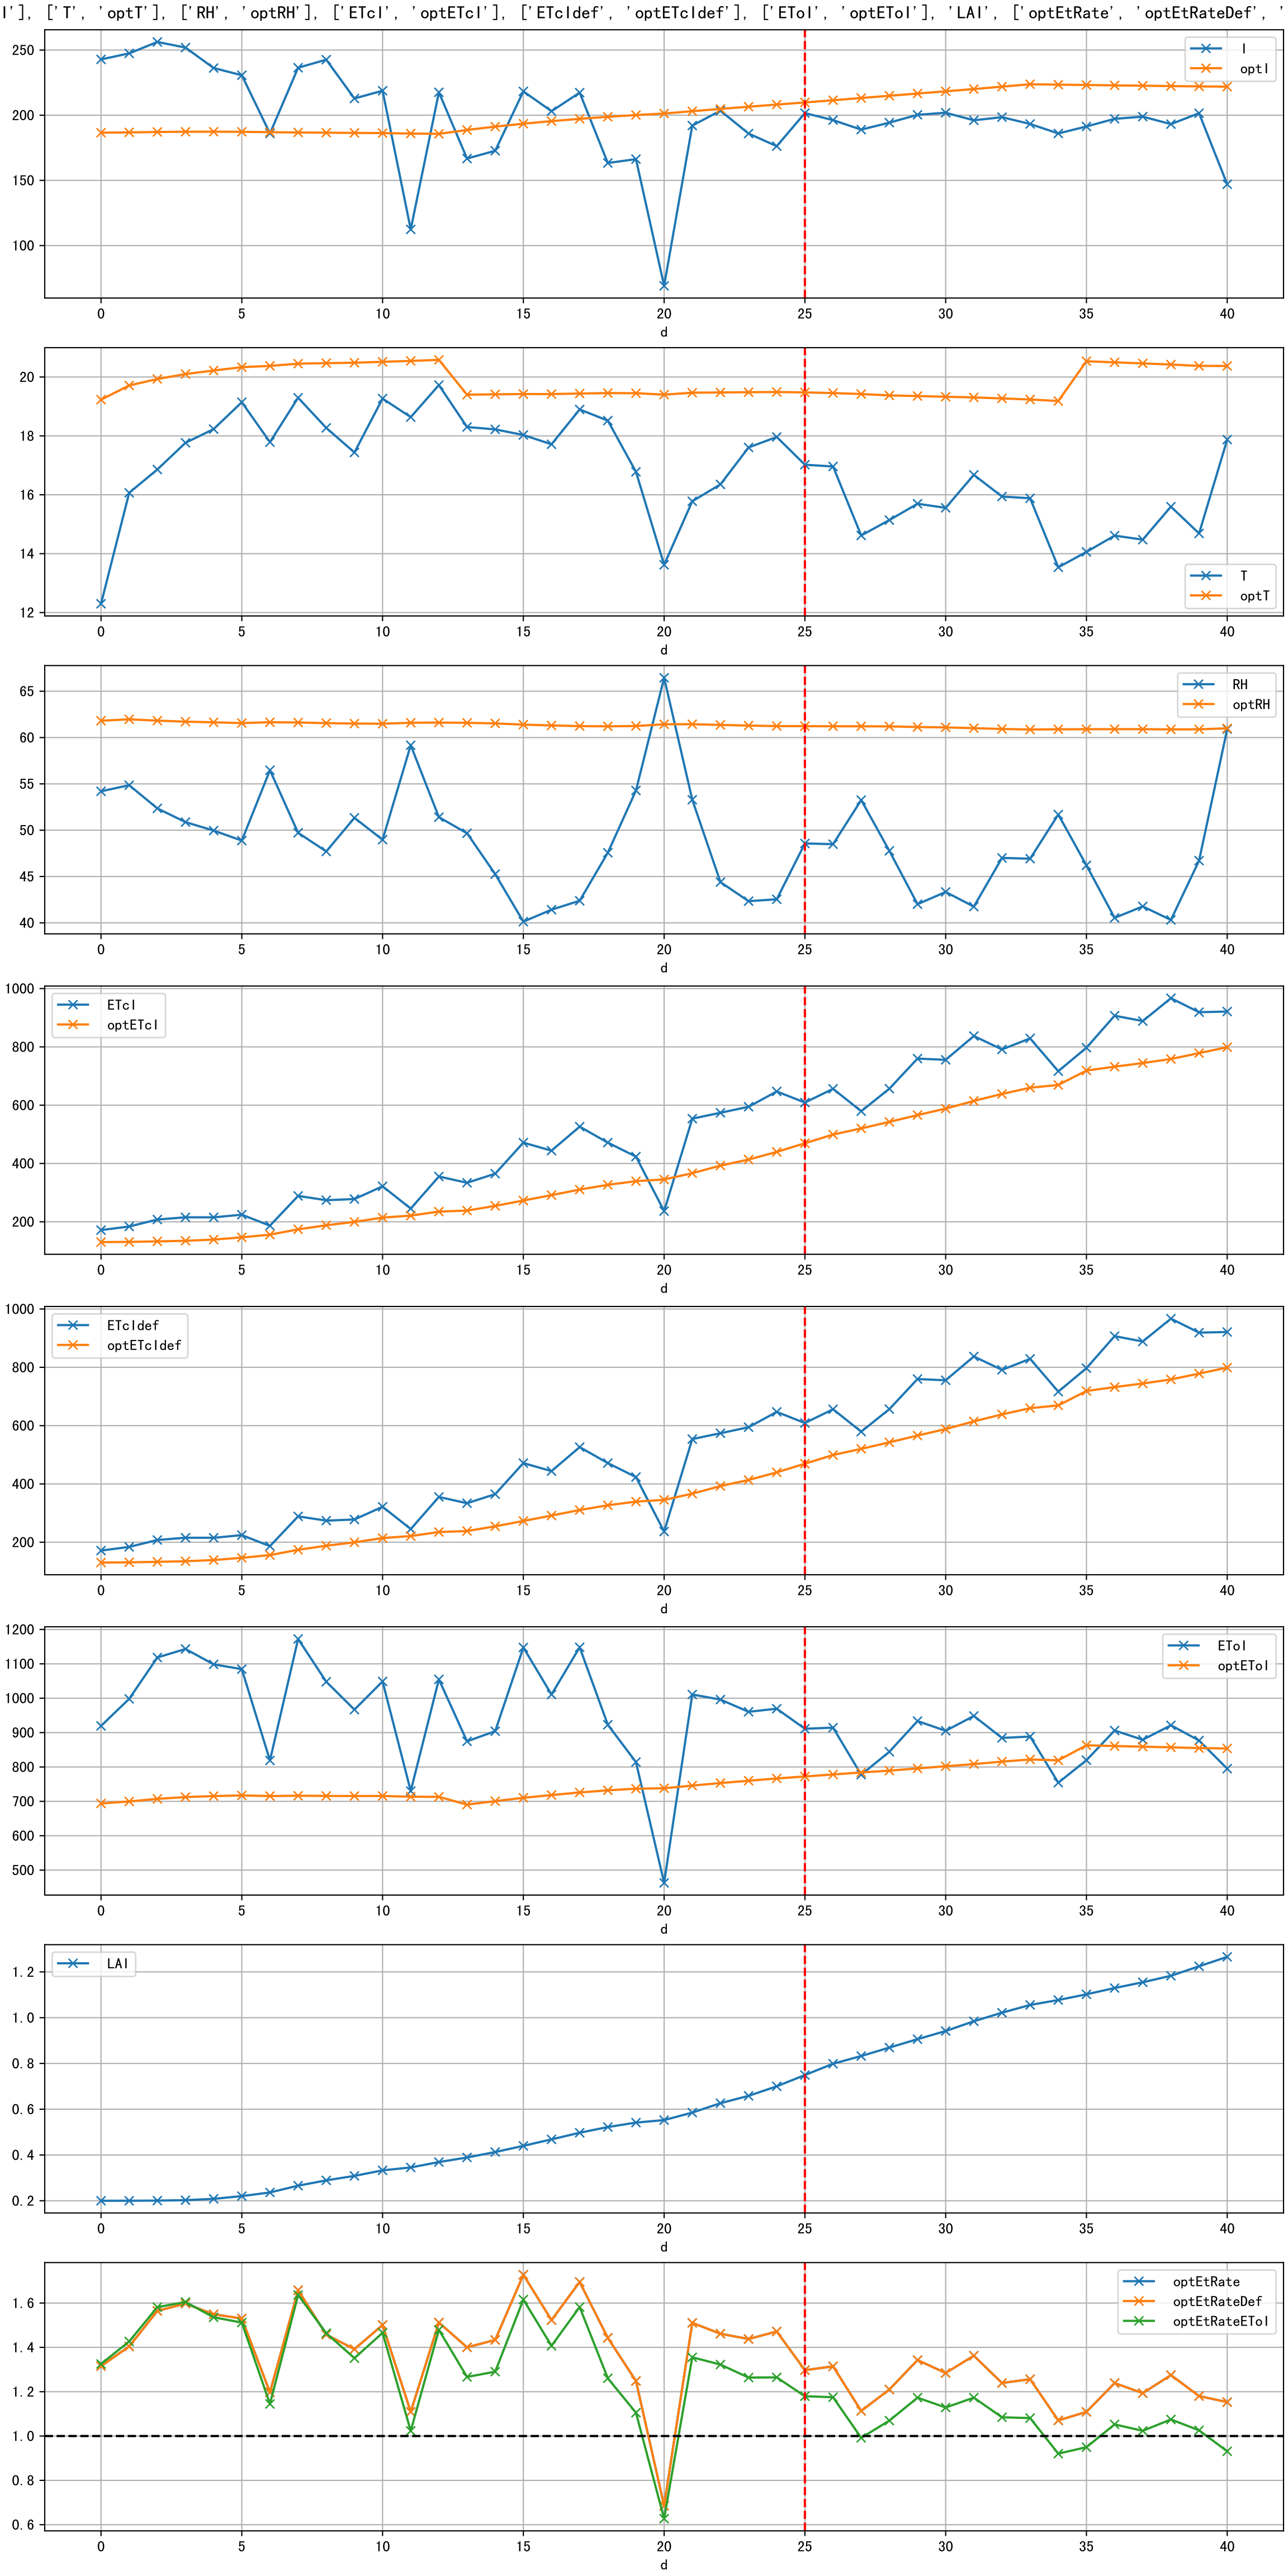

FgArea: [' 0']
NC11 P11
2025-11-12 (Day 25)

Plot [['EcFgro', 'EcFzExp', 'EcPltng', 'ECdef', 'EcParam', 'water_ec']]

Warning: col ['EcFgro', 'EcPltng'] is missing

Plot [' ECopt ']

P11_0: M_E

P11_0: M_W

plot dFFv

plot dfFv (daily Agg)

Plot minDeltaM, minDeltaMs, minDeltaMt

Daily %DeltaM and %DeltaM/1000ml ETcIdef for M_E (nan%/D, nan%/1000ml ET)

ETcldef vs pctDeltaM and pdMPerEtL for M_E

Daily %DeltaM and %DeltaM/1000ml ETcIdef for M_W (-1.6%/D, -4.3%/1000ml ET)

ETcldef vs pctDeltaM and pdMPerEtL for M_W

Plot ['FR', 'Fdu', 'soilSetVI']

ETcM and ETcMma

Plot [['taoc', 'taoc_raw:ro', 'taoc_avg:r-']]

s	d	note	fz	fzStockID	expFDF	expEC	preDu	fzDu	postDu	fzStock
07:00:00	15	发现灌溉，未预期	丰码有品苗期肥	1020.0	150.0	1144.0	300.0	2770.0	300.0	2.
07:00:00	25	预期灌溉（原定计划），预期灌溉	丰码有品苗期肥	1033	500.0	877.0	360.0	4213.0	300.0	1.
07:00:00	31	预期灌溉	丰码有品苗期肥	1033	500.0	877.0	360.0	4213.0	300.0	1.
07:00:00	36	预期灌溉	丰码有品果期肥	1033	500.0	877.0	360.0	4213.0	300.0	1.
07:00:00	41	预期灌溉	丰码有品果期肥	TBD	500.0	722.0	360.0	4213.0	300.0	1.

Fg Trigger Score (by Et and sensor)

Plot liquid fertilizer usage

Plot solid fertilizer (kg/mu) usage

Fertilizer Range Source: kerleyL, kerleyH, UnivFL, TNAI, Haifa