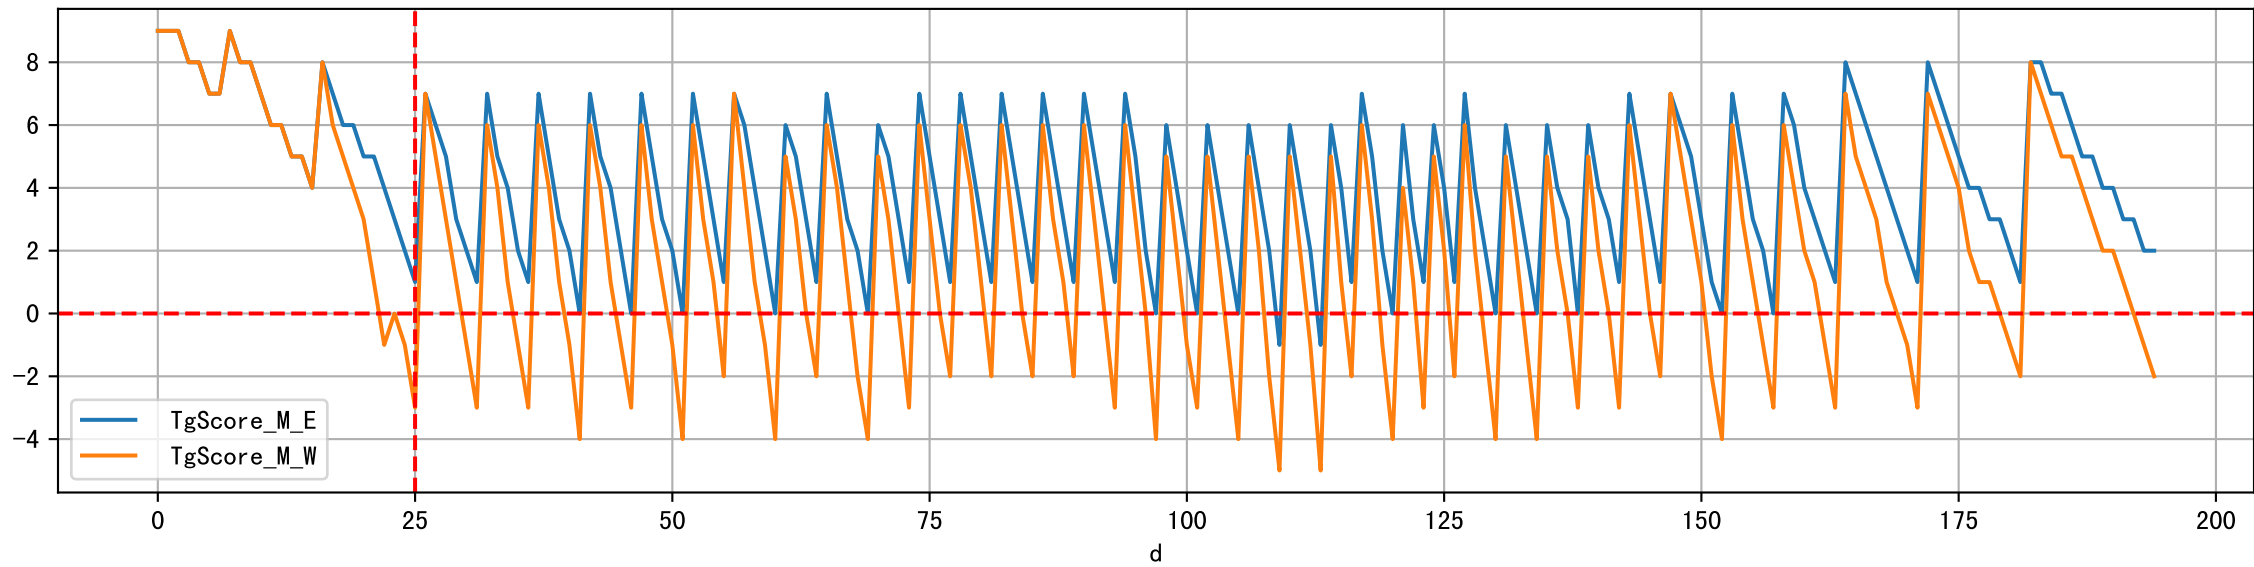

Fg Trigger Score (by Et and sensor)