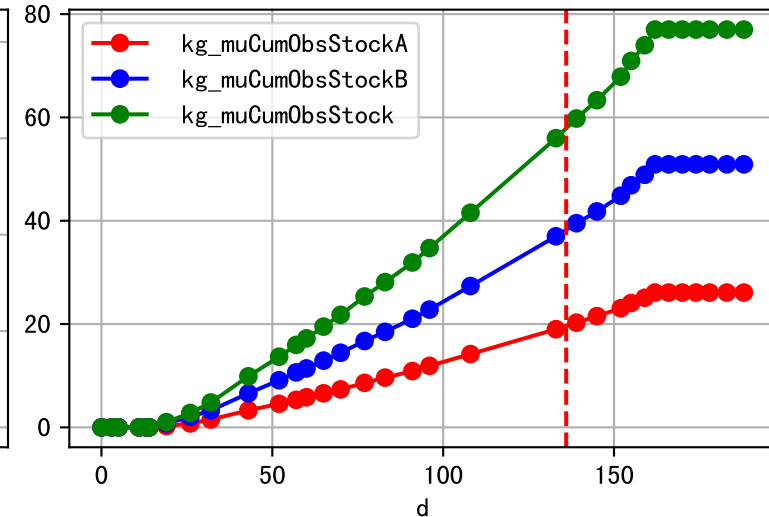

Daily %DeltaM and %DeltaM/1000ml ETcIdef for M\_E (-2.0%/D, -3.7%/1000ml ET)

ETcldef vs pctDeltaM and pdMPerEtL for M\_E

Daily %DeltaM and %DeltaM/1000ml ETcIdef for M\_W (-1.0%/D, -3.0%/1000ml ET)

ETcldef vs pctDeltaM and pdMPerEtL for M\_W

Plot ['FR', 'Fdu', 'soilSetVI']

ETcM and ETcMma

Plot [['taoc', 'taoc\_raw:ro', 'taoc\_avg:r-']]

note	fz	fzStockID	expFDF	expEC	preDu	fzD
假设未如期灌溉	丰码有品果期肥		nan	nan	0.0	0
假设未如期灌溉	丰码有品果期肥		nan	nan	0.0	0
假设未如期灌溉	丰码有品果期肥		nan	nan	0.0	0
假设未如期灌溉	丰码有品果期肥		nan	nan	0.0	0
假设未如期灌溉	丰码有品果期肥		nan	nan	0.0	0
假设未如期灌溉	丰码有品果期肥		nan	nan	0.0	0
假设未如期灌溉	丰码有品果期肥		nan	nan	0.0	0
假设如期灌溉, 有检测无记录, 灌溉信息缺失(假设标准肥按需灌溉)	丰码有品果期肥	NA	338.1	919.0	0.0	17183
预期灌溉	丰码有品果期肥	1098	393.8	665.0	742.0	5280
预期灌溉	丰码有品果期肥	1098	424.5	644.0	632.0	5216
预期灌溉, 灌溉透支119ml/株	丰码有品果期肥	TBD	328.4	813.0	978.0	5280
预期灌溉, 土壤肥已过量, 逐渐减肥	丰码有品果期肥	TBD	500.0	672.0	360.0	5261

Fg Trigger Score (by Et and sensor)

Plot liquid fertilizer usage

Plot solid fertilizer (kg/mu) usage

Fertilizer Range Source: kerleyL, kerleyH, UnivFL, TNAI, Haifa