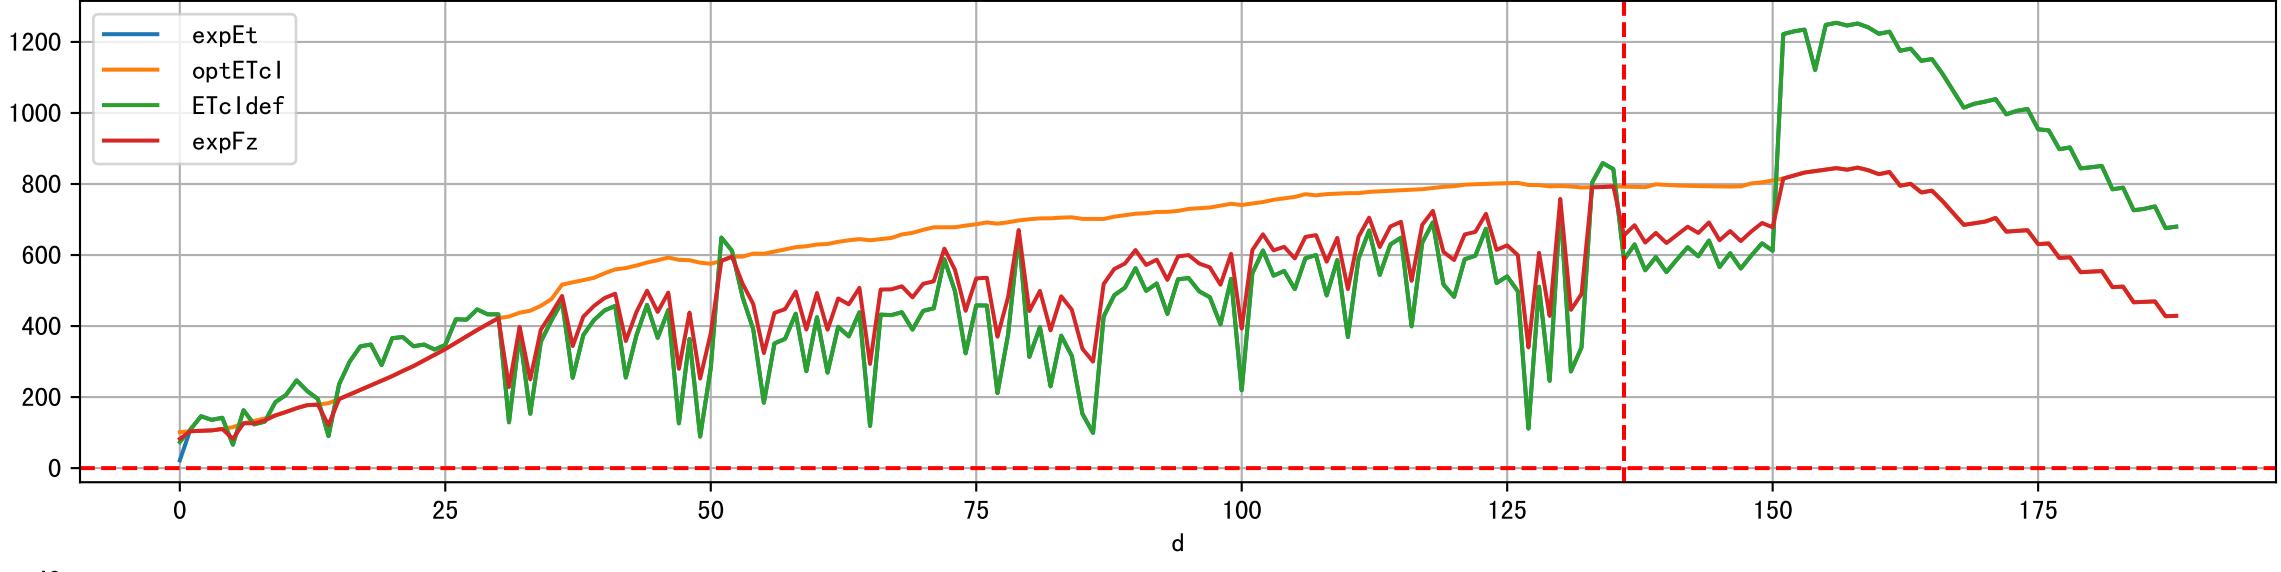

Daily %DeltaM and %DeltaM/1000ml ETcIdef for M\_E (-2.0%/D, -3.7%/1000ml ET)

ETcldef vs pctDeltaM and pdMPerEtL for M\_E

Daily %DeltaM and %DeltaM/1000ml ETcIdef for M\_W (-1.0%/D, -3.0%/1000ml ET)

ETcldef vs pctDeltaM and pdMPerEtL for M\_W

Plot ['FR', 'Fdu', 'soilSetVI']

ETcM and ETcMma

Plot [['taoc', 'taoc\_raw:ro', 'taoc\_avg:r-']]

note	fz	fzStockID	expFDF	expEC	preDu	fzD
假设未如期灌溉	丰码有品果期肥		nan	nan	0.0	0
假设未如期灌溉	丰码有品果期肥		nan	nan	0.0	0
假设未如期灌溉	丰码有品果期肥		nan	nan	0.0	0
假设未如期灌溉	丰码有品果期肥		nan	nan	0.0	0
假设未如期灌溉	丰码有品果期肥		nan	nan	0.0	0
假设未如期灌溉	丰码有品果期肥		nan	nan	0.0	0
假设未如期灌溉	丰码有品果期肥		nan	nan	0.0	0
假设如期灌溉, 有检测无记录, 灌溉信息缺失(假设标准肥按需灌溉)	丰码有品果期肥	NA	338.1	919.0	0.0	17183
预期灌溉	丰码有品果期肥	1098	393.8	665.0	742.0	5280
预期灌溉	丰码有品果期肥	1098	424.5	644.0	632.0	5216
预期灌溉, 灌溉透支119ml/株	丰码有品果期肥	TBD	328.4	813.0	978.0	5280
预期灌溉, 土壤肥已过量, 逐渐减肥	丰码有品果期肥	TBD	500.0	672.0	360.0	5261

Fg Trigger Score (by Et and sensor)

Plot liquid fertilizer usage

Plot solid fertilizer (kg/mu) usage

Fertilizer Range Source: kerleyL, kerleyH, UnivFL, TNAI, Haifa