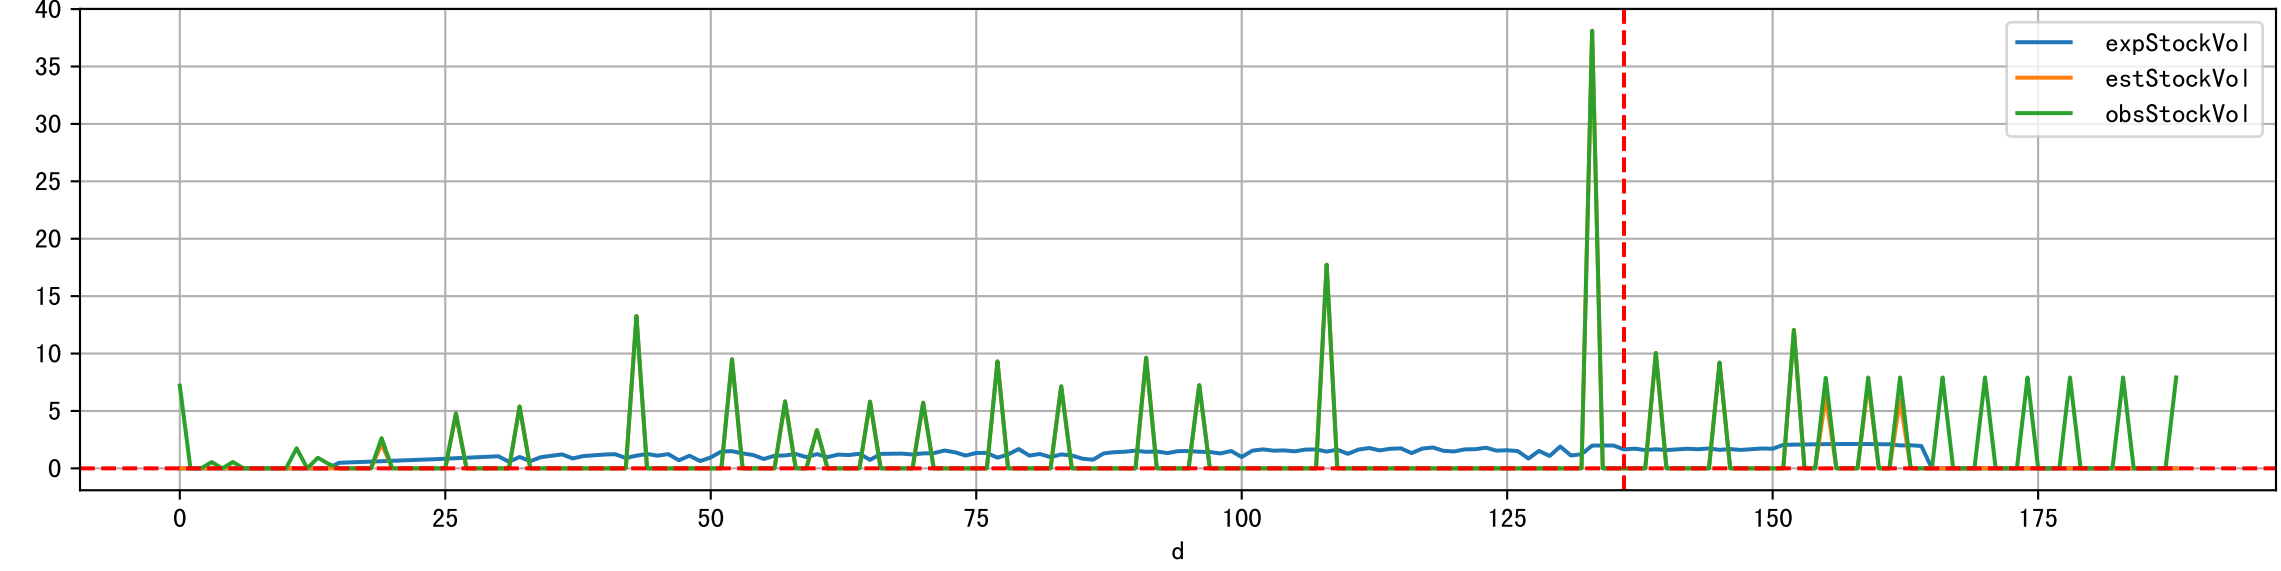

Daily %DeltaM and %DeltaM/1000ml ETcIdef for M\_E (-2.0%/D, -3.7%/1000ml ET)

ETcldef vs pctDeltaM and pdMPerEtL for M\_E

Daily %DeltaM and %DeltaM/1000ml ETcIdef for M\_W (-1.0%/D, -3.0%/1000ml ET)

ETcldef vs pctDeltaM and pdMPerEtL for M\_W

Plot ['FR', 'Fdu', 'soilSetVI']

ETcM and ETcMma

Plot [['taoc', 'taoc\_raw:ro', 'taoc\_avg:r-']]

note	fz	fzStockID	expFDF	expEC	preDu	fzD
假设未如期灌溉	丰码有品果期肥		nan	nan	0.0	0
假设未如期灌溉	丰码有品果期肥		nan	nan	0.0	0
假设未如期灌溉	丰码有品果期肥		nan	nan	0.0	0
假设未如期灌溉	丰码有品果期肥		nan	nan	0.0	0
假设未如期灌溉	丰码有品果期肥		nan	nan	0.0	0
假设未如期灌溉	丰码有品果期肥		nan	nan	0.0	0
假设未如期灌溉	丰码有品果期肥		nan	nan	0.0	0
假设如期灌溉, 有检测无记录, 灌溉信息缺失(假设标准肥按需灌溉)	丰码有品果期肥	NA	338.1	919.0	0.0	17183
预期灌溉	丰码有品果期肥	1098	393.8	665.0	742.0	5280
预期灌溉	丰码有品果期肥	1098	424.5	644.0	632.0	5216
预期灌溉, 灌溉透支119ml/株	丰码有品果期肥	TBD	328.4	813.0	978.0	5280
预期灌溉, 土壤肥已过量, 逐渐减肥	丰码有品果期肥	TBD	500.0	672.0	360.0	5261

Fg Trigger Score (by Et and sensor)

Plot liquid fertilizer usage

Plot solid fertilizer (kg/mu) usage

Fertilizer Range Source: kerleyL, kerleyH, UnivFL, TNAI, Haifa