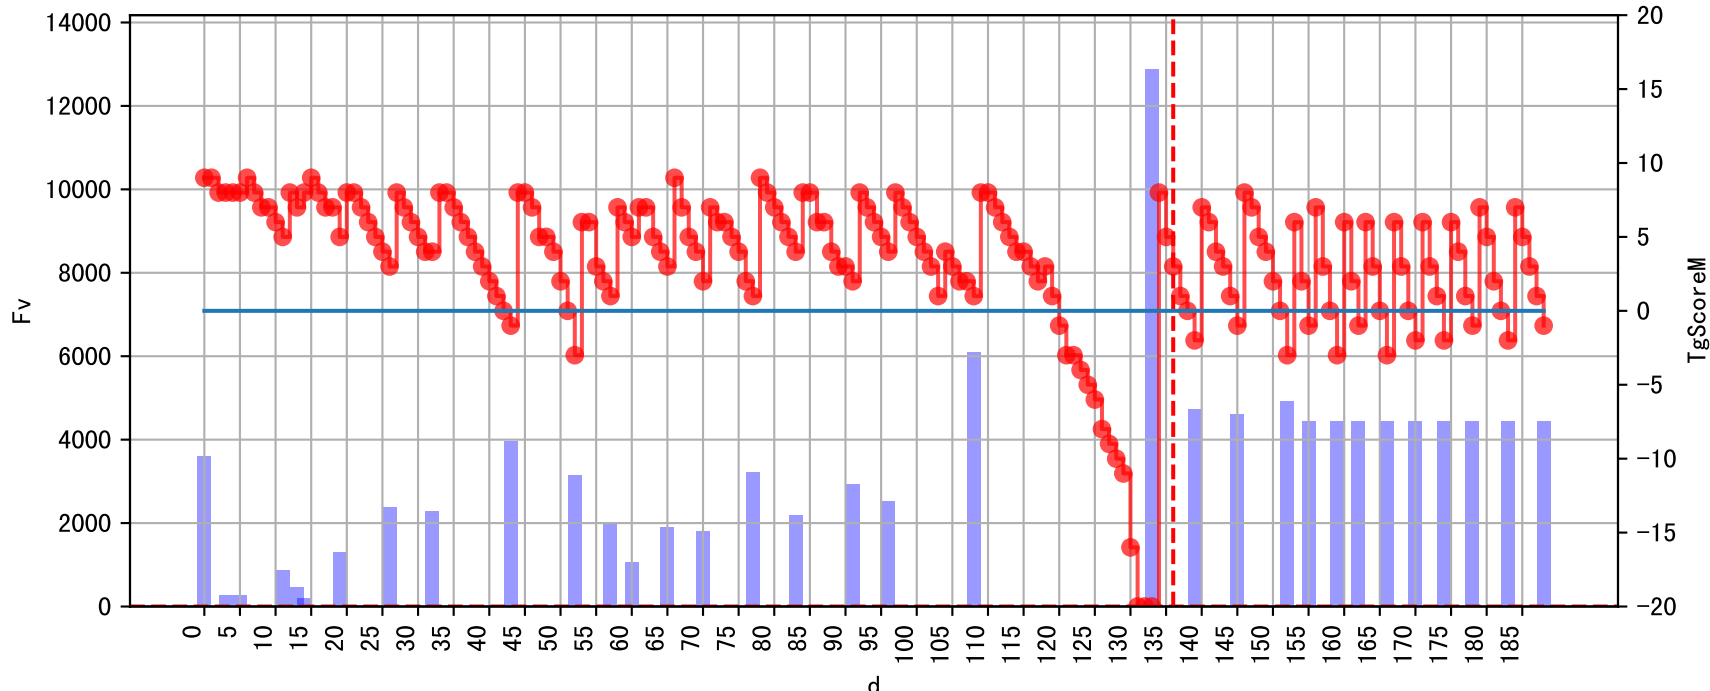

Daily %DeltaM and %DeltaM/1000ml ETcIdef for M\_E (-2.0%/D, -3.7%/1000ml ET)

ETcldef vs pctDeltaM and pdMPerEtL for M\_E

Daily %DeltaM and %DeltaM/1000ml ETcIdef for M\_W (-1.0%/D, -3.0%/1000ml ET)

ETcldef vs pctDeltaM and pdMPerEtL for M\_W

Plot ['FR', 'Fdu', 'soilSetVI']

ETcM and ETcMma

Plot [['taoc', 'taoc\_raw:ro', 'taoc\_avg:r-']]

note	fz	fzStockID	expFDF	expEC	preDu	fzD
假设未如期灌溉	丰码有品果期肥		nan	nan	0.0	0
假设未如期灌溉	丰码有品果期肥		nan	nan	0.0	0
假设未如期灌溉	丰码有品果期肥		nan	nan	0.0	0
假设未如期灌溉	丰码有品果期肥		nan	nan	0.0	0
假设未如期灌溉	丰码有品果期肥		nan	nan	0.0	0
假设未如期灌溉	丰码有品果期肥		nan	nan	0.0	0
假设未如期灌溉	丰码有品果期肥		nan	nan	0.0	0
假设如期灌溉, 有检测无记录, 灌溉信息缺失(假设标准肥按需灌溉)	丰码有品果期肥	NA	338.1	919.0	0.0	17183
预期灌溉	丰码有品果期肥	1098	393.8	665.0	742.0	5280
预期灌溉	丰码有品果期肥	1098	424.5	644.0	632.0	5216
预期灌溉, 灌溉透支119ml/株	丰码有品果期肥	TBD	328.4	813.0	978.0	5280
预期灌溉, 土壤肥已过量, 逐渐减肥	丰码有品果期肥	TBD	500.0	672.0	360.0	5261

Fg Trigger Score (by Et and sensor)

Plot liquid fertilizer usage

Plot solid fertilizer (kg/mu) usage

Fertilizer Range Source: kerleyL, kerleyH, UnivFL, TNAI, Haifa