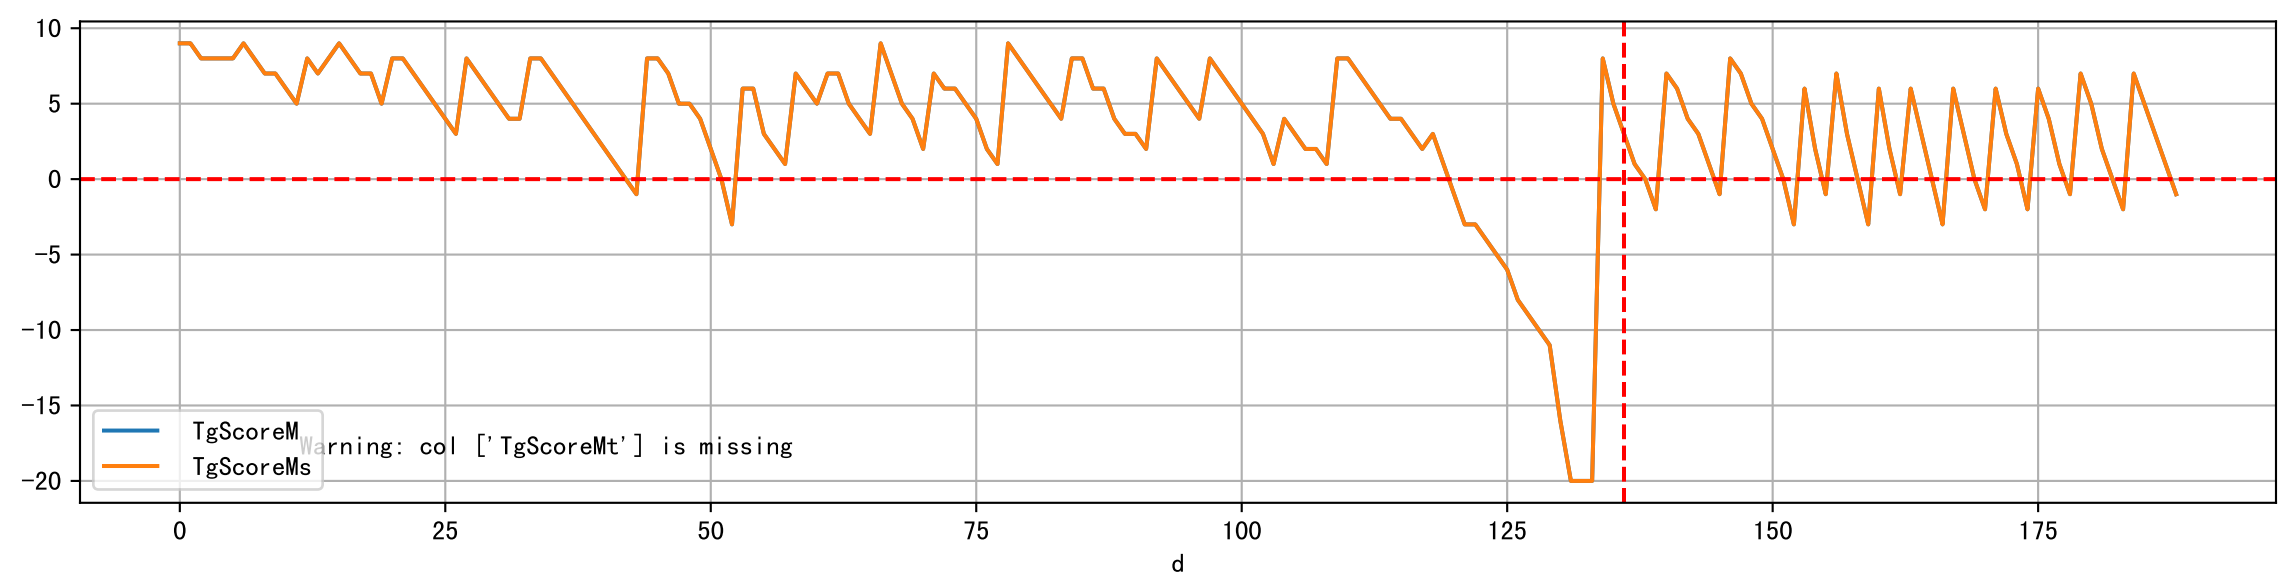

Fg Trigger Score (by Et and sensor)