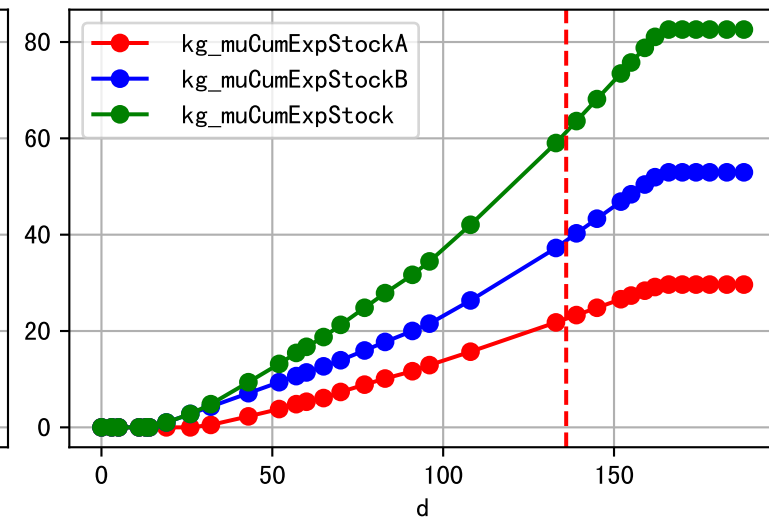

Daily %DeltaM and %DeltaM/1000ml ETcIdef for M\_E (-2.0%/D, -3.7%/1000ml ET)

ETcldef vs pctDeltaM and pdMPerEtL for M\_E

Daily %DeltaM and %DeltaM/1000ml ETcIdef for M\_W (-1.0%/D, -3.0%/1000ml ET)

ETcldef vs pctDeltaM and pdMPerEtL for M\_W

Plot ['FR', 'Fdu', 'soilSetVI']

ETcM and ETcMma

Plot [['taoc', 'taoc\_raw:ro', 'taoc\_avg:r-']]

note	fz	fzStockID	expFDF	expEC	preDu	fzD
假设未如期灌溉	丰码有品果期肥		nan	nan	0.0	0
假设未如期灌溉	丰码有品果期肥		nan	nan	0.0	0
假设未如期灌溉	丰码有品果期肥		nan	nan	0.0	0
假设未如期灌溉	丰码有品果期肥		nan	nan	0.0	0
假设未如期灌溉	丰码有品果期肥		nan	nan	0.0	0
假设未如期灌溉	丰码有品果期肥		nan	nan	0.0	0
假设未如期灌溉	丰码有品果期肥		nan	nan	0.0	0
假设如期灌溉, 有检测无记录, 灌溉信息缺失(假设标准肥按需灌溉)	丰码有品果期肥	NA	338.1	919.0	0.0	17183
预期灌溉	丰码有品果期肥	1098	393.8	665.0	742.0	5280
预期灌溉	丰码有品果期肥	1098	424.5	644.0	632.0	5216
预期灌溉, 灌溉透支119ml/株	丰码有品果期肥	TBD	328.4	813.0	978.0	5280
预期灌溉, 土壤肥已过量, 逐渐减肥	丰码有品果期肥	TBD	500.0	672.0	360.0	5261

Fg Trigger Score (by Et and sensor)

Plot liquid fertilizer usage

Plot solid fertilizer (kg/mu) usage

Fertilizer Range Source: kerleyL, kerleyH, UnivFL, TNAI, Haifa