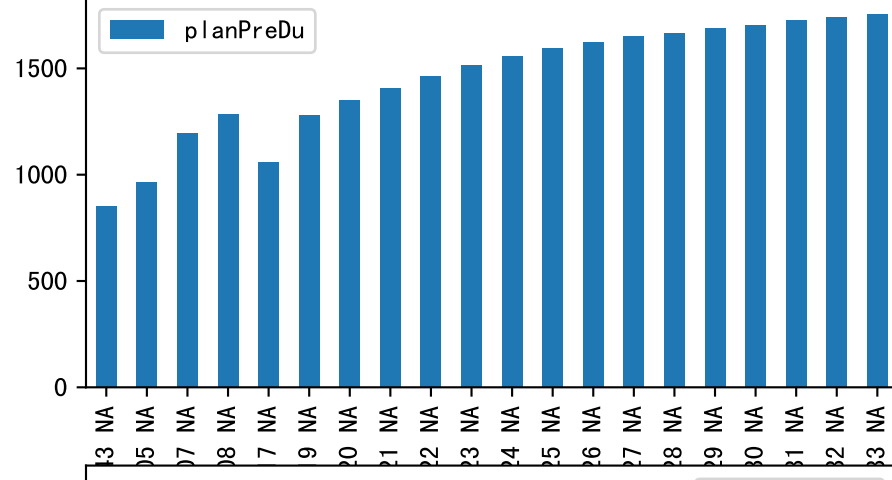

FgArea: [ ' 0' ]  
NC11 P3-17  
2026-03-09 (Day 136)

Plot [['EcFgro', 'EcFzExp', 'EcPltng', 'ECdef', 'EcParam', 'water\_ec']]

Plot [' ECopt ']

P3-17\_0: M\_E

P3-17\_0: M\_W

plot dfFv

plot dfFv (daily Agg)

Plot minDeltaM, minDeltaMs, minDeltaMt

Daily %DeltaM and %DeltaM/1000ml ETcIdef for M\_E (-2.0%/D, -3.7%/1000ml ET)

ETcldef vs pctDeltaM and pdMPerEtL for M\_E

Daily %DeltaM and %DeltaM/1000ml ETcIdef for M\_W (-1.0%/D, -3.0%/1000ml ET)

ETcldef vs pctDeltaM and pdMPerEtL for M\_W