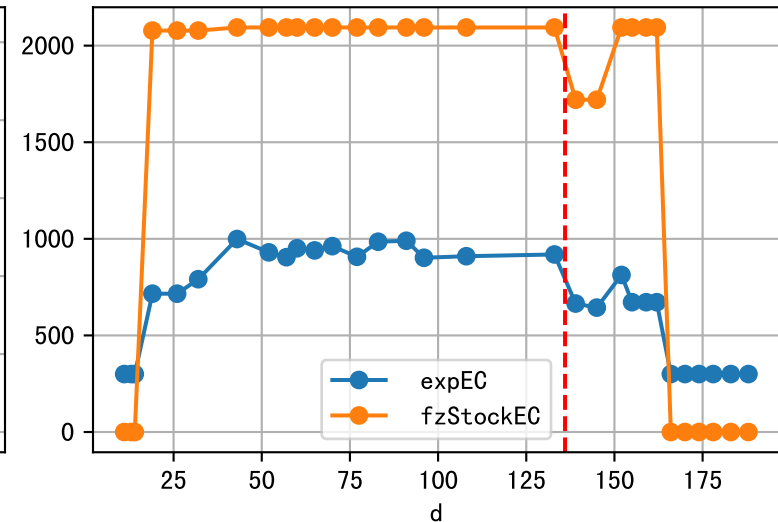

Daily %DeltaM and %DeltaM/1000ml ETcIdef for M\_E (-2.0%/D, -3.7%/1000ml ET)

ETcldef vs pctDeltaM and pdMPerEtL for M\_E

Daily %DeltaM and %DeltaM/1000ml ETcIdef for M\_W (-1.0%/D, -3.0%/1000ml ET)

ETcldef vs pctDeltaM and pdMPerEtL for M\_W

Plot ['FR', 'Fdu', 'soilSetVI']

ETcM and ETcMma

Plot [['taoc', 'taoc\_raw:ro', 'taoc\_avg:r-']]

note	fz	fzStockID	expFDF	expEC	preDu	fzD
假设未如期灌溉	丰码有品果期肥		nan	nan	0.0	0
假设未如期灌溉	丰码有品果期肥		nan	nan	0.0	0
假设未如期灌溉	丰码有品果期肥		nan	nan	0.0	0
假设未如期灌溉	丰码有品果期肥		nan	nan	0.0	0
假设未如期灌溉	丰码有品果期肥		nan	nan	0.0	0
假设未如期灌溉	丰码有品果期肥		nan	nan	0.0	0
假设未如期灌溉	丰码有品果期肥		nan	nan	0.0	0
假设如期灌溉, 有检测无记录, 灌溉信息缺失(假设标准肥按需灌溉)	丰码有品果期肥	NA	338.1	919.0	0.0	17183
预期灌溉	丰码有品果期肥	1098	393.8	665.0	742.0	5280
预期灌溉	丰码有品果期肥	1098	424.5	644.0	632.0	5216
预期灌溉, 灌溉透支119ml/株	丰码有品果期肥	TBD	328.4	813.0	978.0	5280
预期灌溉, 土壤肥已过量, 逐渐减肥	丰码有品果期肥	TBD	500.0	672.0	360.0	5261

Fg Trigger Score (by Et and sensor)

Plot liquid fertilizer usage

Plot solid fertilizer (kg/mu) usage

Fertilizer Range Source: kerleyL, kerleyH, UnivFL, TNAI, Haifa