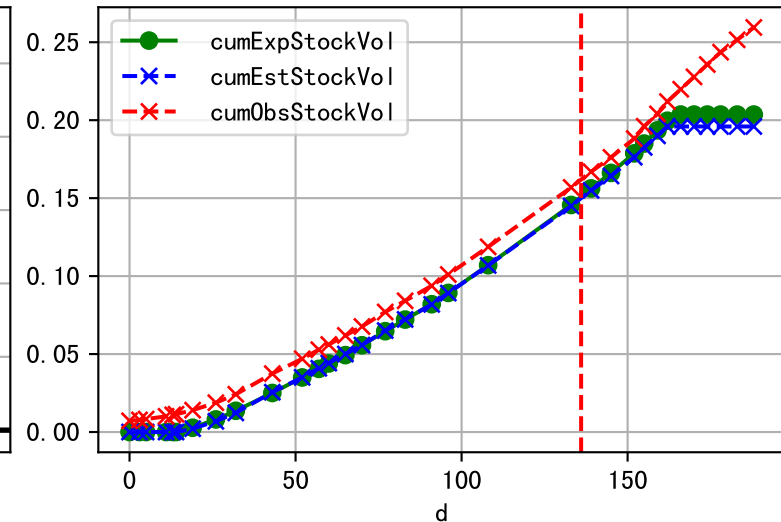

Plot liquid fertilizer usage