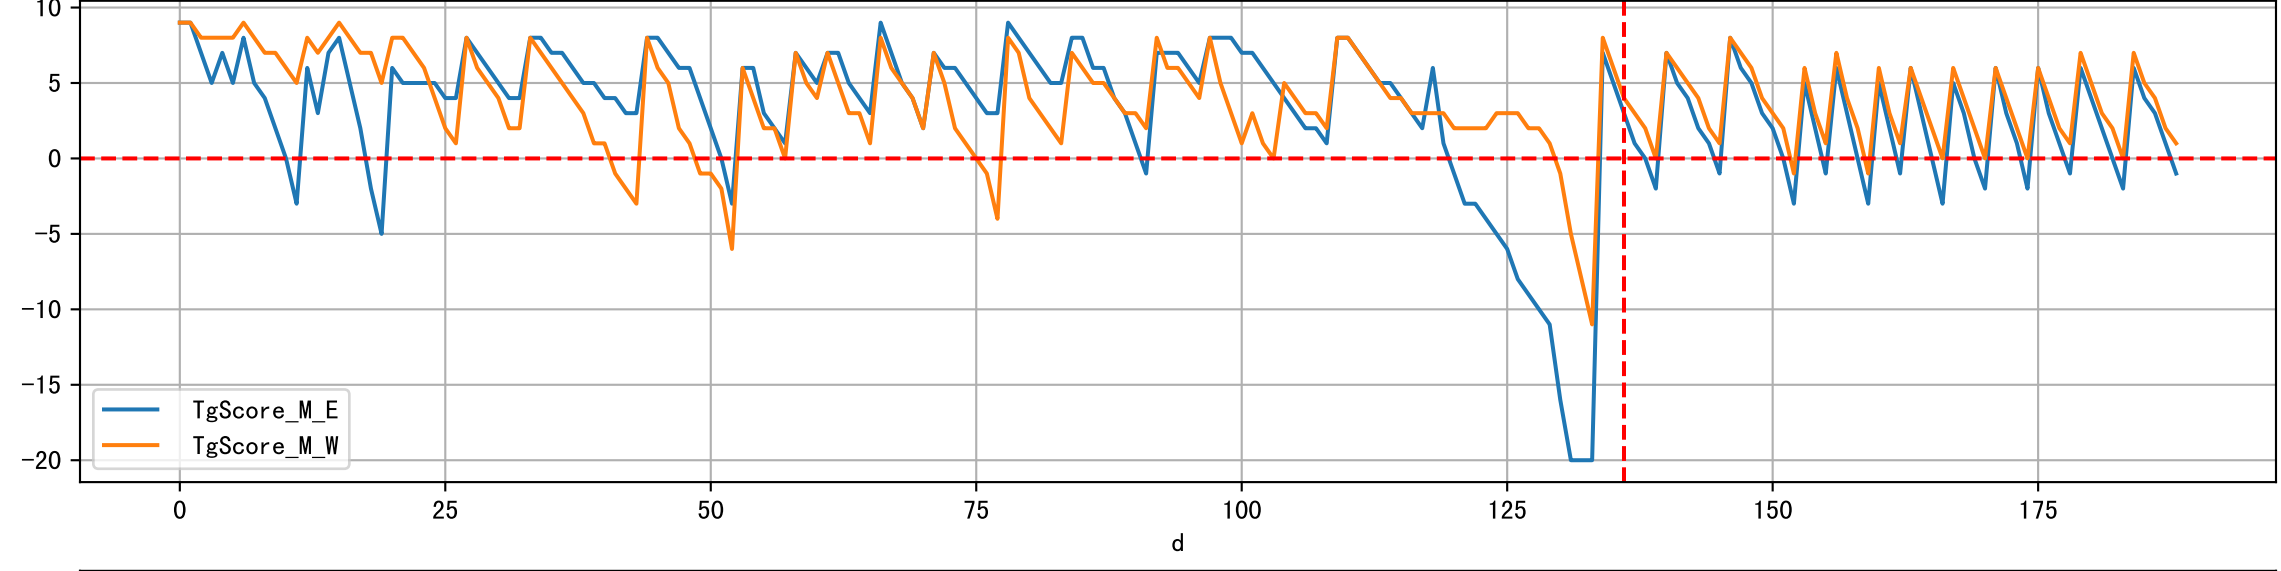

Fg Trigger Score (by Et and sensor)