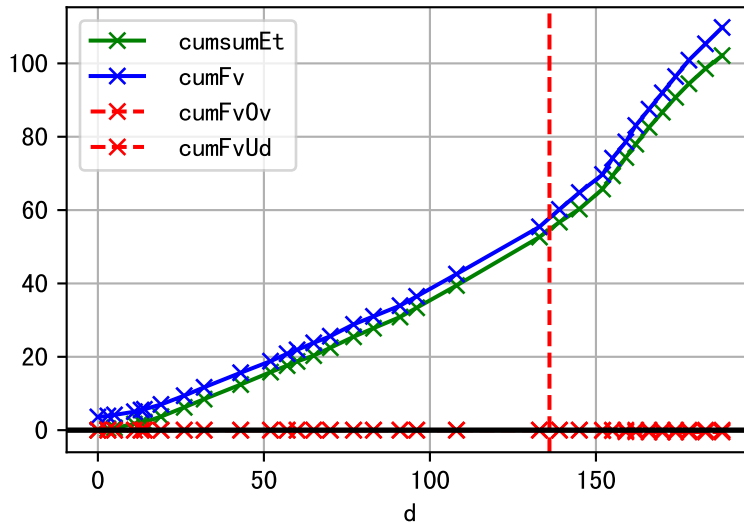

Plot liquid fertilizer usage