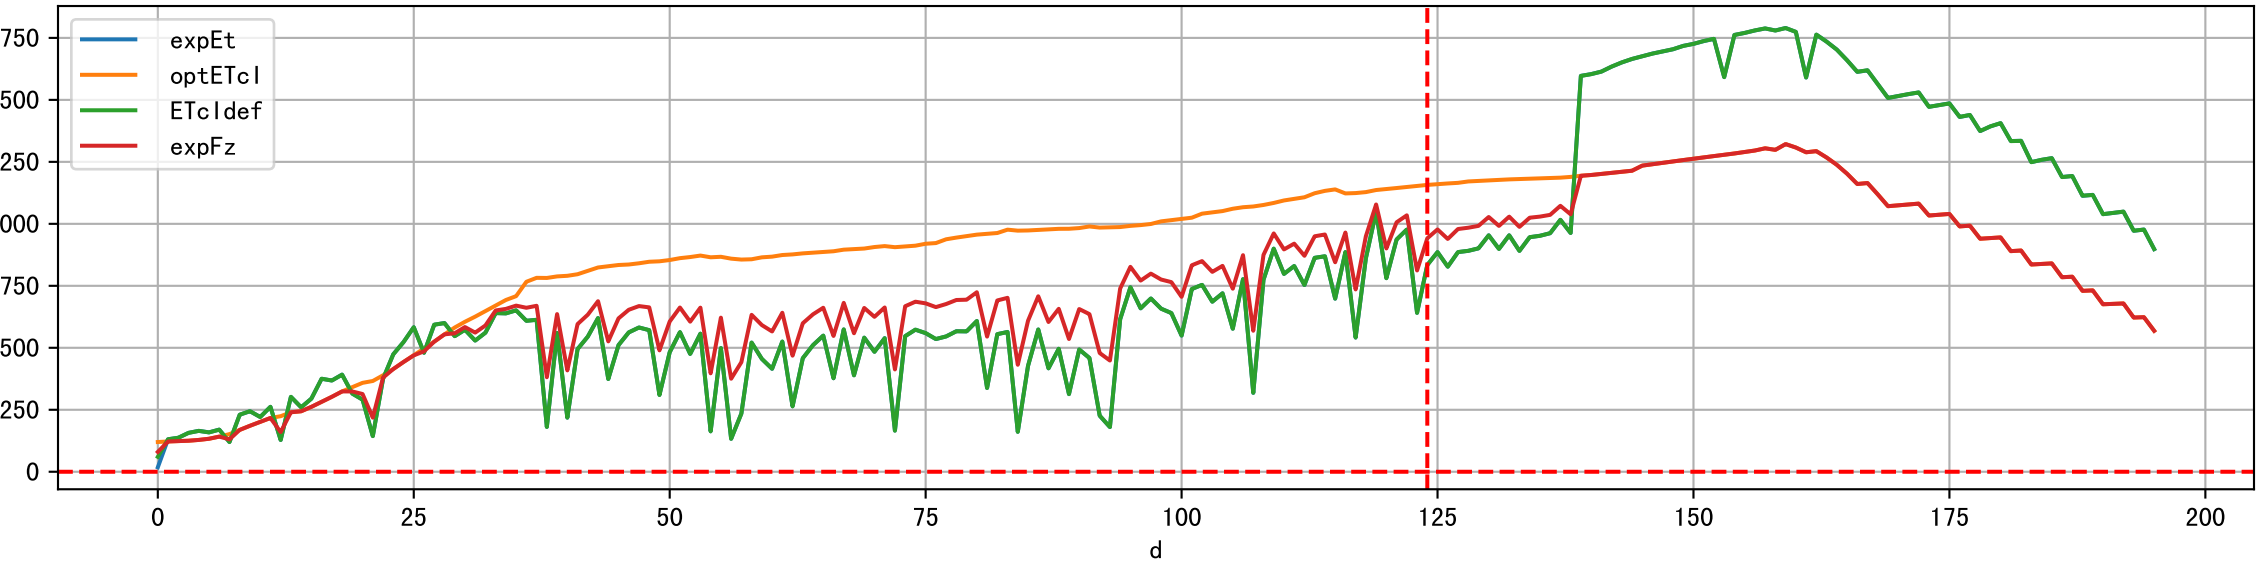

Fg Trigger Score (by Et and sensor)