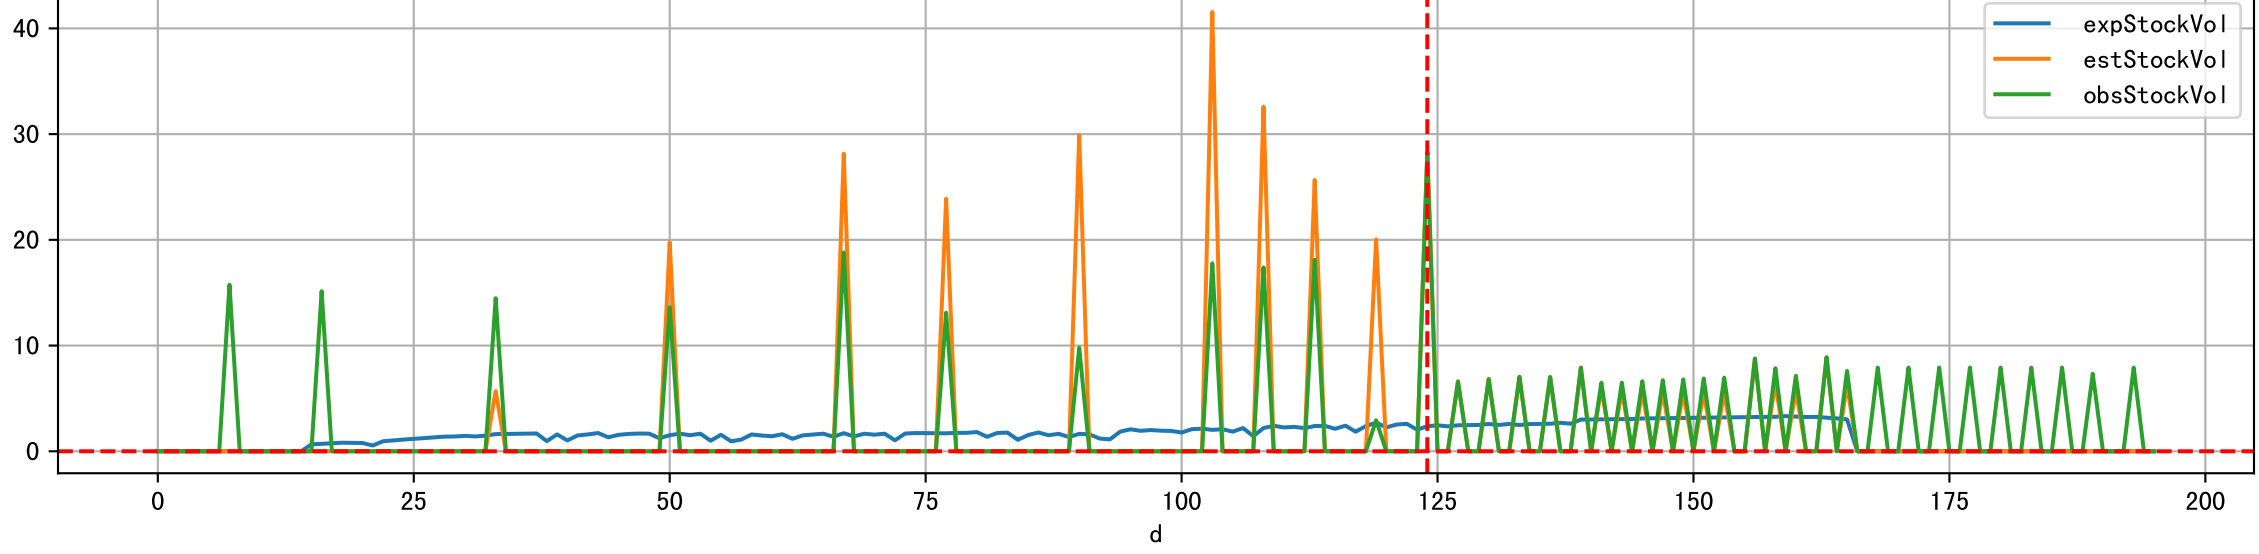

Fg Trigger Score (by Et and sensor)