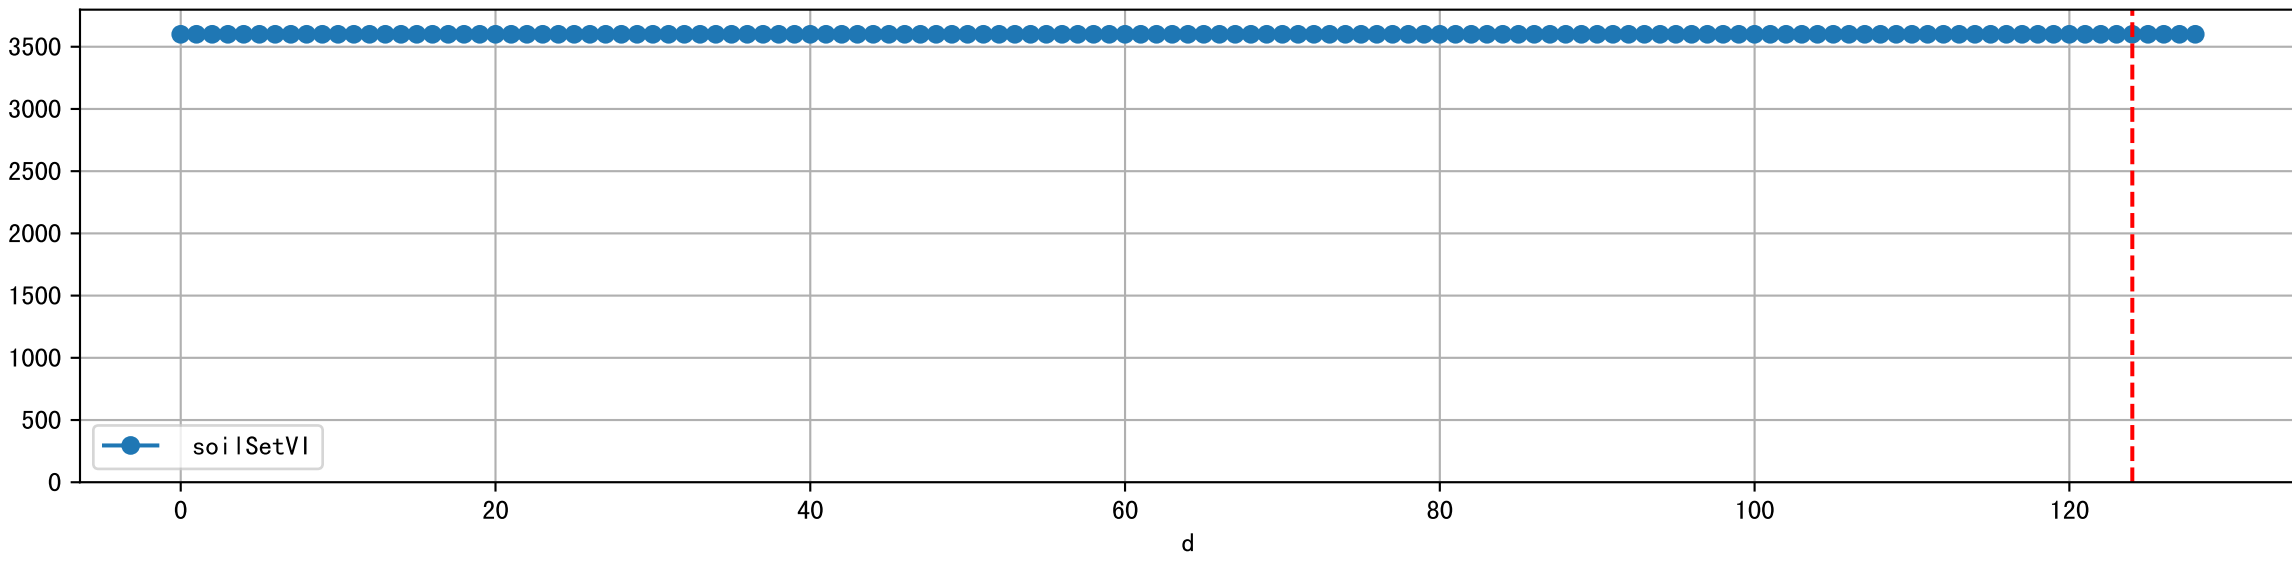

FgArea: [' 0']
NC11 P7
2026-02-18 (Day 124)

Plot [['EcFgro', 'EcFzExp', 'EcPltng', 'ECdef', 'EcParam', 'water_ec']]

Plot [' ECopt ']

P7_0: M_E

plot dFFv

plot dfFv (daily Agg)

Plot minDeltaM, minDeltaMs, minDeltaMt

Daily %DeltaM and %DeltaM/1000ml ETcIdef for M_E (-7.1%/D, -8.3%/1000ml ET)

ETcldef vs pctDeltaM and pdMPerEtL for M_E

Plot ['FR', 'Fdu', 'soilSetVI']

ETcM and ETcMma

Plot [['taoc', 'taoc_raw:ro', 'taoc_avg:r-']]