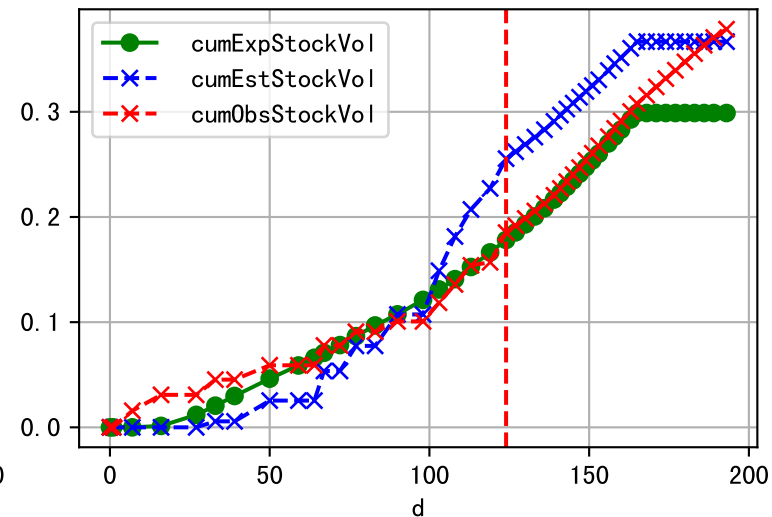

Plot liquid fertilizer usage