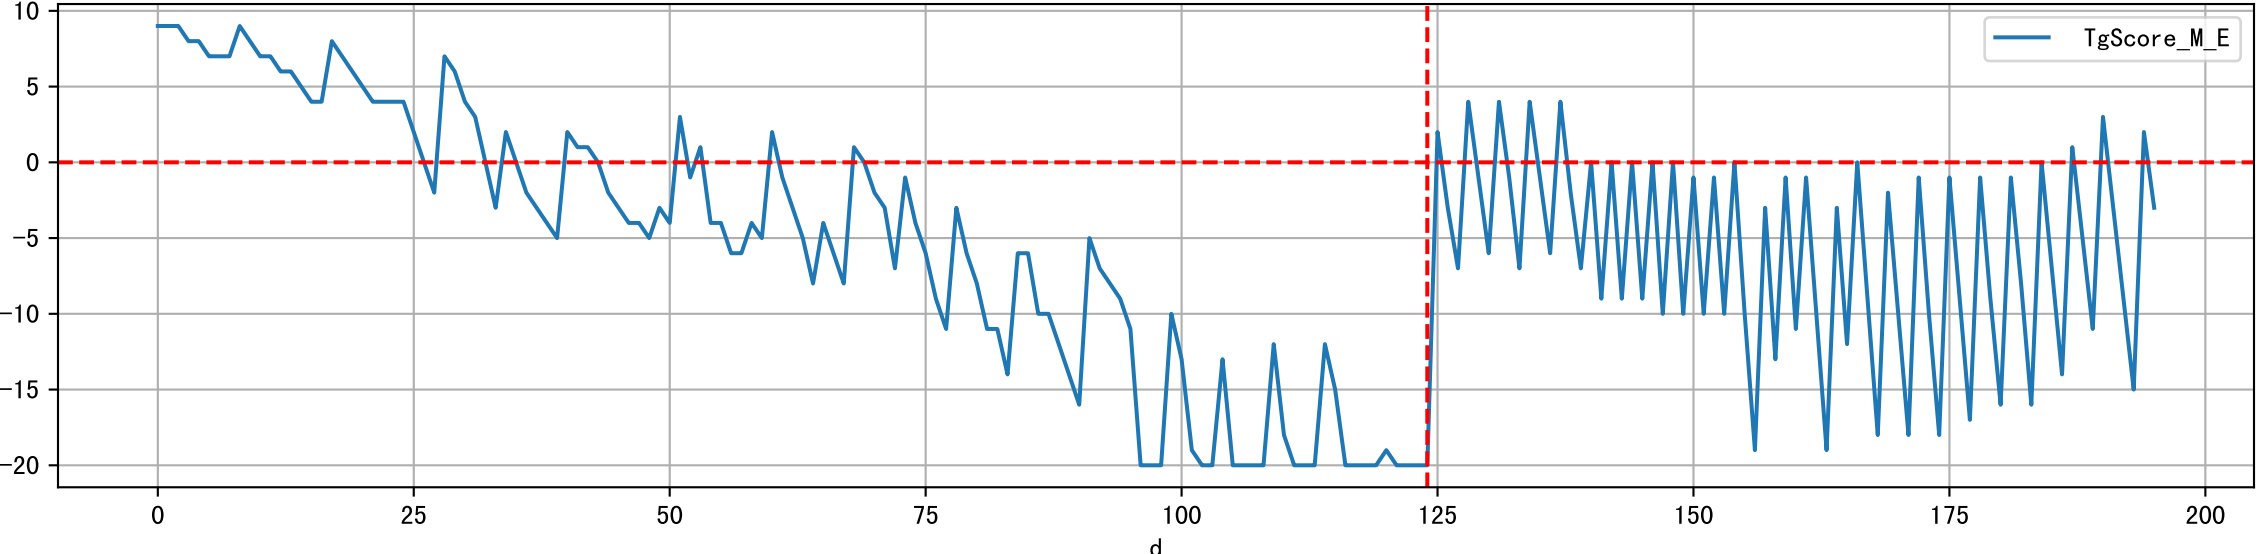

Fg Trigger Score (by Et and sensor)