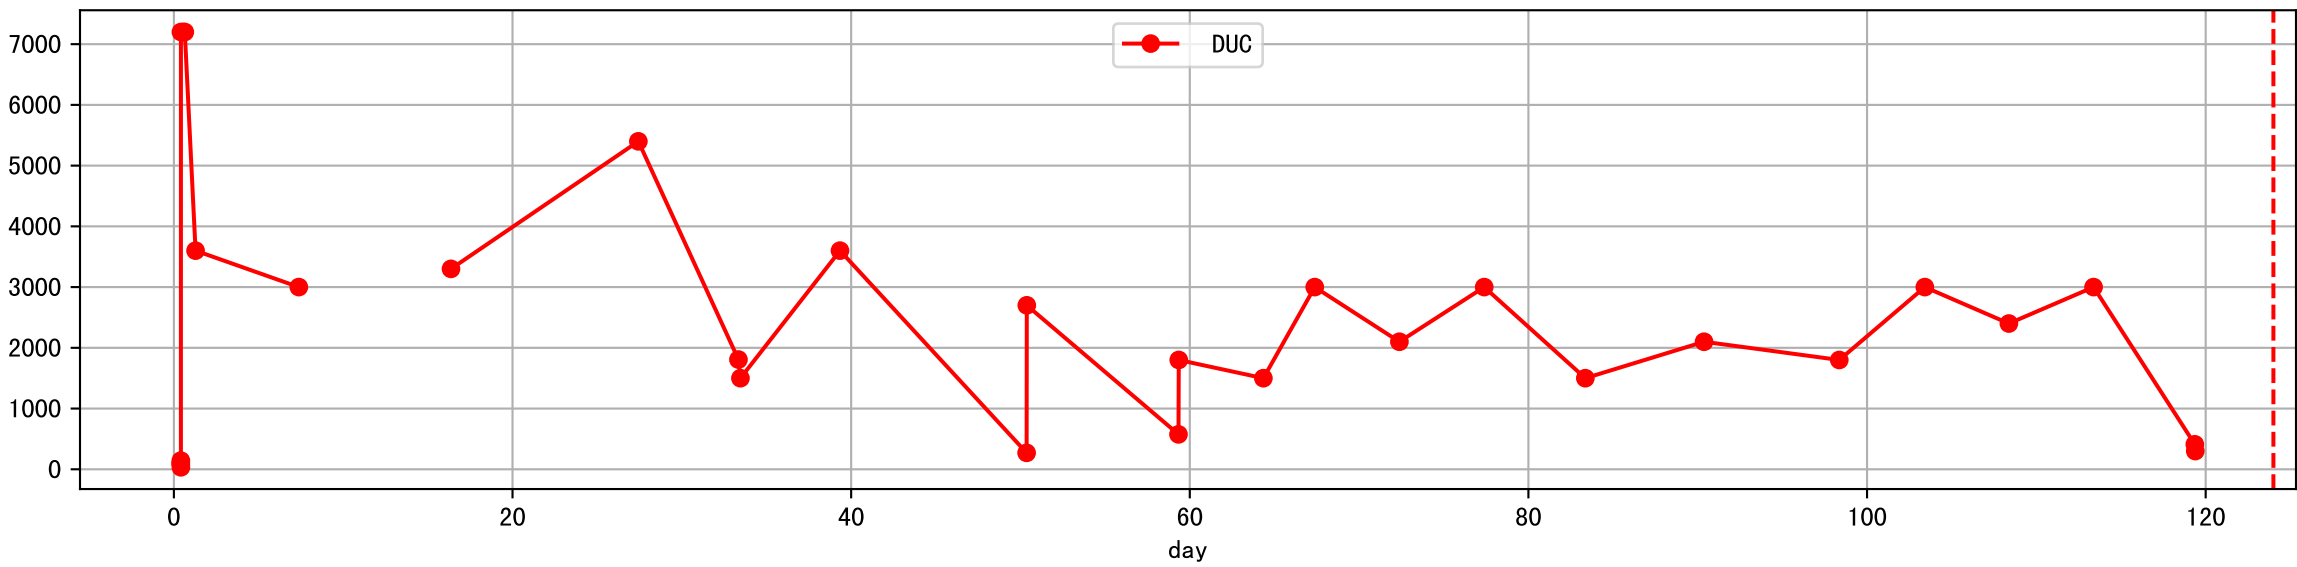

FgArea: [' 0']
NC11 P7
2026-02-18 (Day 124)

Plot [['EcFgro', 'EcFzExp', 'EcPltng', 'ECdef', 'EcParam', 'water_ec']]

Plot [' ECopt ']

P7_0: M_E

plot dFFv

plot dfFv (daily Agg)

Plot minDeltaM, minDeltaMs, minDeltaMt

Daily %DeltaM and %DeltaM/1000ml ETcIdef for M_E (-7.1%/D, -8.3%/1000ml ET)

ETcldef vs pctDeltaM and pdMPerEtL for M_E

Plot ['FR', 'Fdu', 'soilSetVI']

ETcM and ETcMma

Plot [['taoc', 'taoc_raw:ro', 'taoc_avg:r-']]