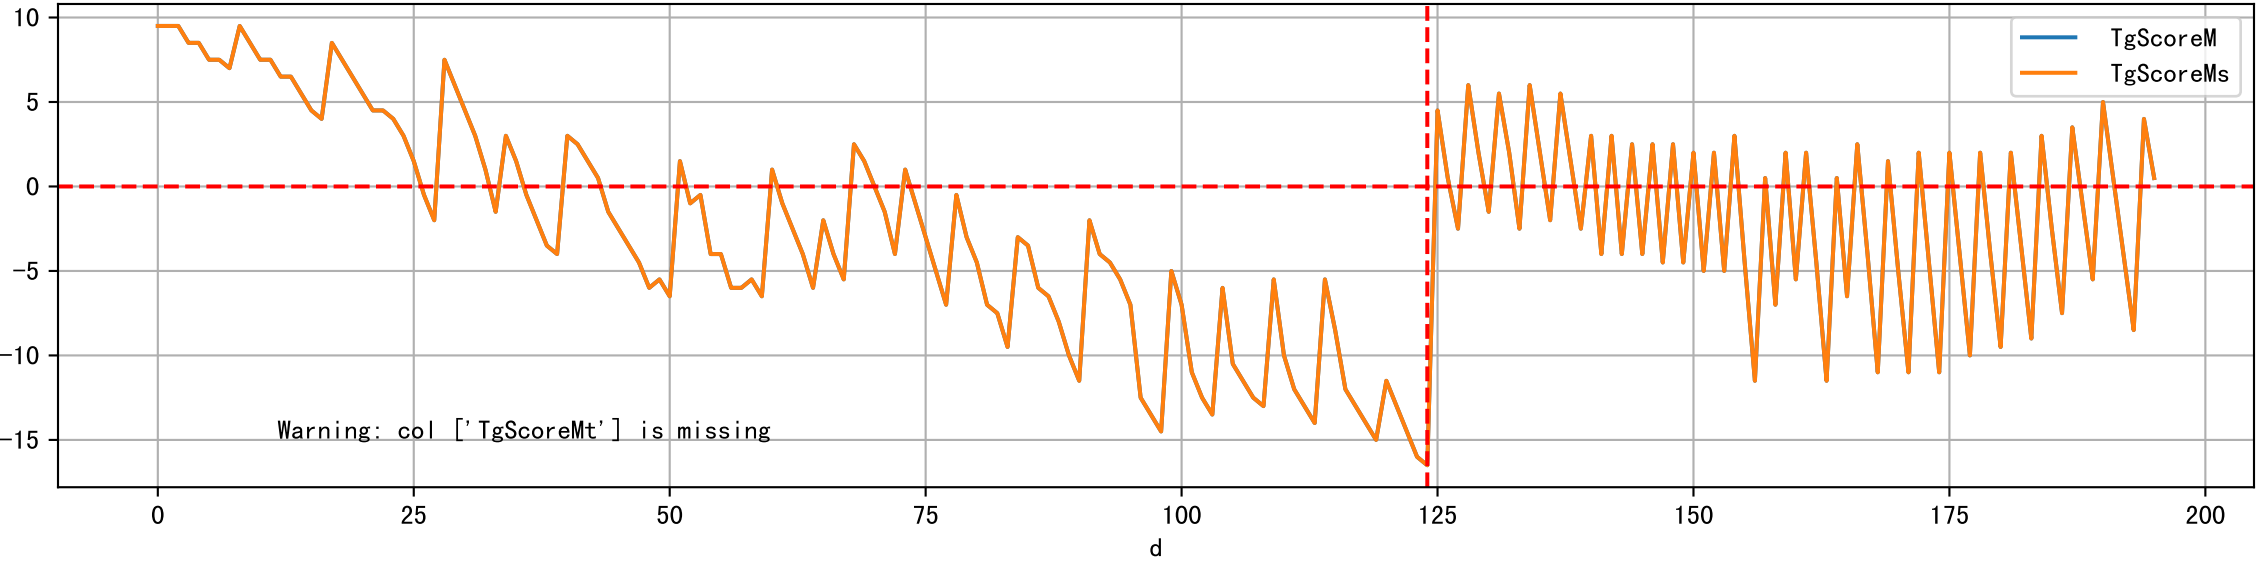

Fg Trigger Score (by Et and sensor)