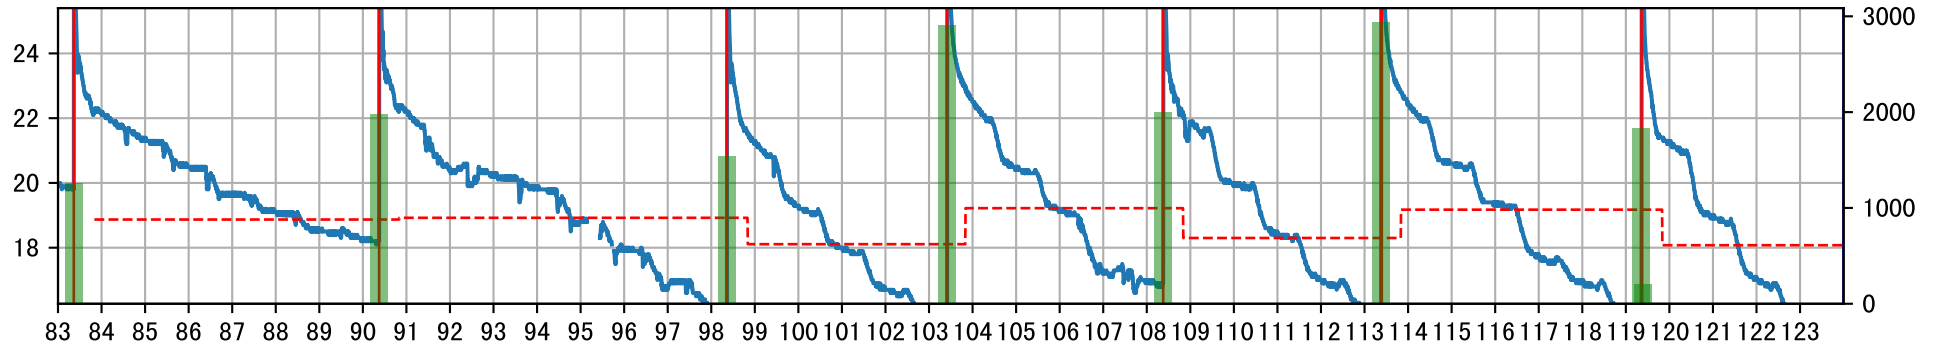

FgArea: [' 0']
NC11 P7
2026-02-18 (Day 124)

Plot [['EcFgro', 'EcFzExp', 'EcPltng', 'ECdef', 'EcParam', 'water_ec']]

Plot [' ECopt ']

P7_0: M_E

plot dFFv

plot dfFv (daily Agg)

Plot minDeltaM, minDeltaMs, minDeltaMt

Daily %DeltaM and %DeltaM/1000ml ETcIdef for M_E (-7.1%/D, -8.3%/1000ml ET)

ETcldef vs pctDeltaM and pdMPerEtL for M_E

Plot ['FR', 'Fdu', 'soilSetVI']

ETcM and ETcMma

Plot [['taoc', 'taoc_raw:ro', 'taoc_avg:r-']]