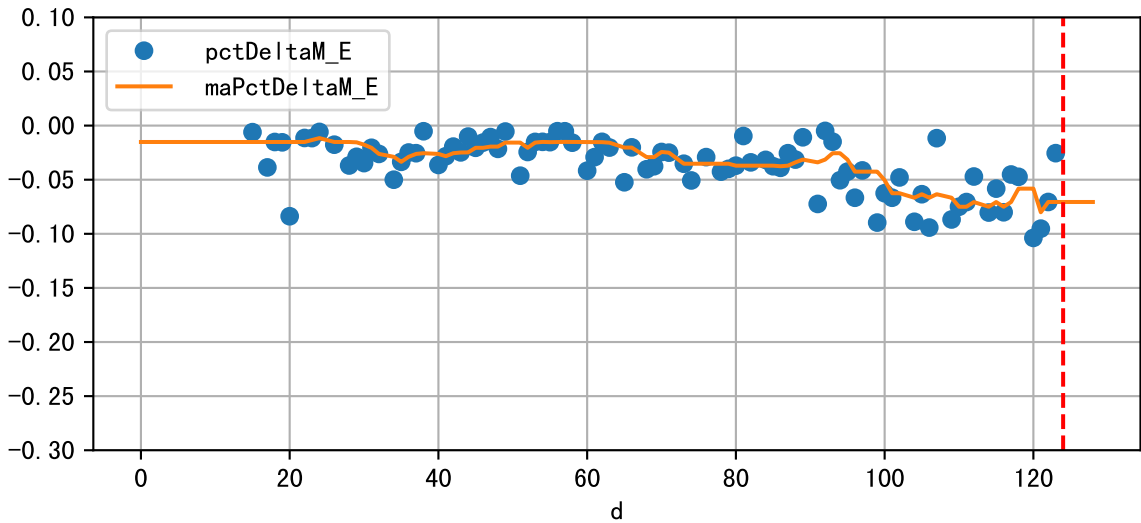

FgArea: [' 0']
NC11 P7
2026-02-18 (Day 124)

Plot [['EcFgro', 'EcFzExp', 'EcPltng', 'ECdef', 'EcParam', 'water_ec']]

Plot [' ECopt ']

P7_0: M_E

plot dFFv

plot dfFv (daily Agg)

Plot minDeltaM, minDeltaMs, minDeltaMt

Daily %DeltaM and %DeltaM/1000ml ETcIdef for M_E (-7.1%/D, -8.3%/1000ml ET)

ETcldef vs pctDeltaM and pdMPerEtL for M_E

Plot ['FR', 'Fdu', 'soilSetVI']

ETcM and ETcMma

Plot [['taoc', 'taoc_raw:ro', 'taoc_avg:r-']]