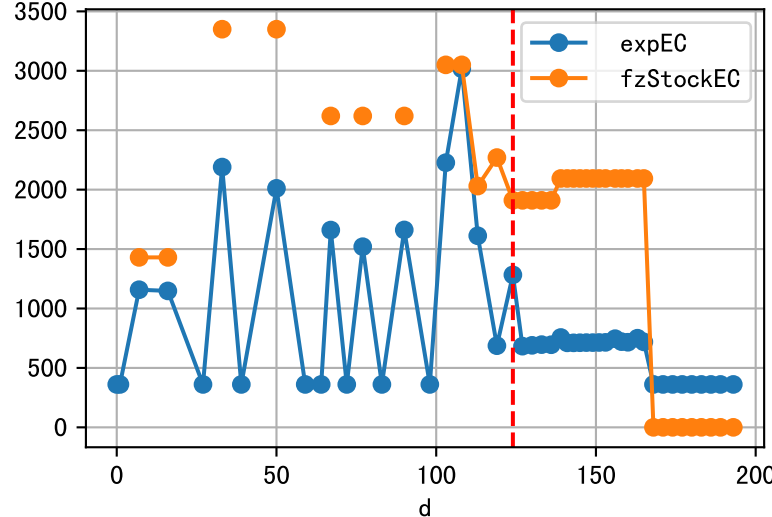

Daily %DeltaM and %DeltaM/1000ml ETcIdef for M_E (-7.1%/D, -8.3%/1000ml ET)

ETcldef vs pctDeltaM and pdMPerEtL for M_E

Plot ['FR', 'Fdu', 'soilSetVI']

ETcM and ETcMma

Plot [['taoc', 'taoc_raw:ro', 'taoc_avg:r-']]

Fg Trigger Score (by Et and sensor)

Plot liquid fertilizer usage

Plot solid fertilizer (kg/mu) usage

Fertilizer Range Source: kerleyL, kerleyH, UnivFL, TNAI, Haifa