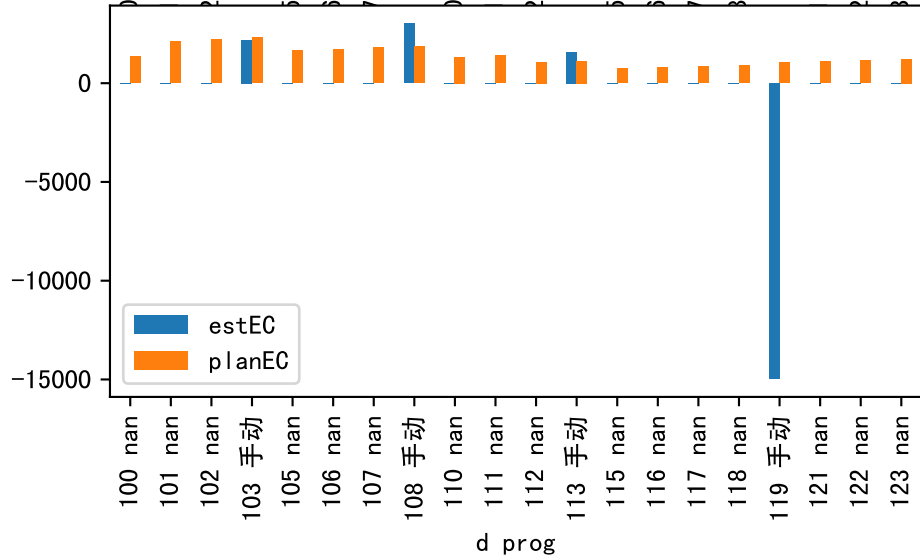

FgArea: [' 0']
NC11 P7
2026-02-18 (Day 124)

Plot [['EcFgro', 'EcFzExp', 'EcPltng', 'ECdef', 'EcParam', 'water_ec']]

Plot [' ECopt ']

P7_0: M_E

plot dFFv

plot dfFv (daily Agg)

Plot minDeltaM, minDeltaMs, minDeltaMt

Daily %DeltaM and %DeltaM/1000ml ETcIdef for M_E (-7.1%/D, -8.3%/1000ml ET)

ETcldef vs pctDeltaM and pdMPerEtL for M_E

Plot ['FR', 'Fdu', 'soilSetVI']

ETcM and ETcMma

Plot [['taoc', 'taoc_raw:ro', 'taoc_avg:r-']]