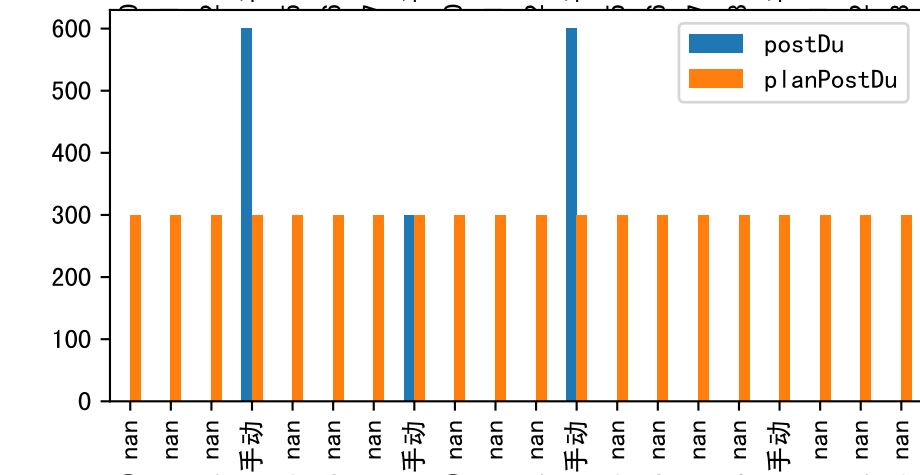

FgArea: [' 0']
NC11 P7
2026-02-18 (Day 124)

Plot [['EcFgro', 'EcFzExp', 'EcPltng', 'ECdef', 'EcParam', 'water_ec']]

Plot [' ECopt ']

P7_0: M_E

plot dFFv

plot dfFv (daily Agg)

Plot minDeltaM, minDeltaMs, minDeltaMt

Daily %DeltaM and %DeltaM/1000ml ETcIdef for M_E (-7.1%/D, -8.3%/1000ml ET)

ETcldef vs pctDeltaM and pdMPerEtL for M_E

Plot ['FR', 'Fdu', 'soilSetVI']

ETcM and ETcMma

Plot [['taoc', 'taoc_raw:ro', 'taoc_avg:r-']]