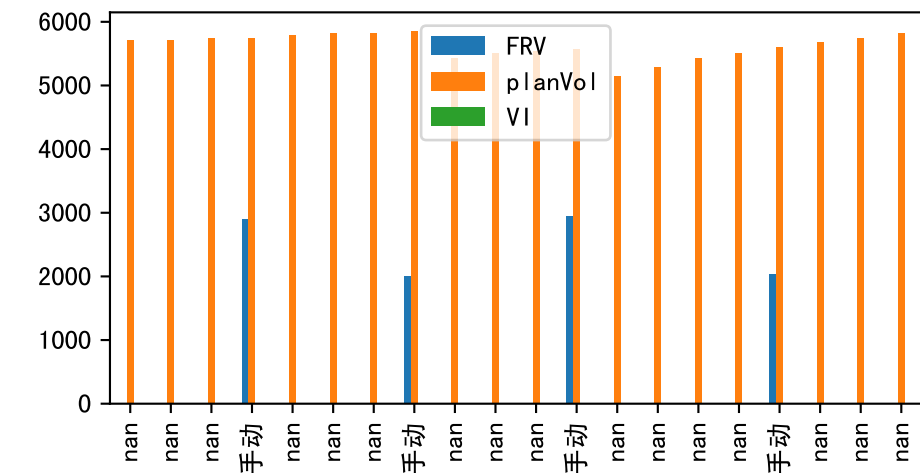

FgArea: [' 0']
NC11 P7
2026-02-18 (Day 124)

Plot [['EcFgro', 'EcFzExp', 'EcPltng', 'ECdef', 'EcParam', 'water_ec']]

Plot [' ECopt ']

P7_0: M_E

plot dFFv

plot dfFv (daily Agg)

Plot minDeltaM, minDeltaMs, minDeltaMt

Daily %DeltaM and %DeltaM/1000ml ETcIdef for M_E (-7.1%/D, -8.3%/1000ml ET)

ETcldef vs pctDeltaM and pdMPerEtL for M_E

Plot ['FR', 'Fdu', 'soilSetVI']

ETcM and ETcMma

Plot [['taoc', 'taoc_raw:ro', 'taoc_avg:r-']]