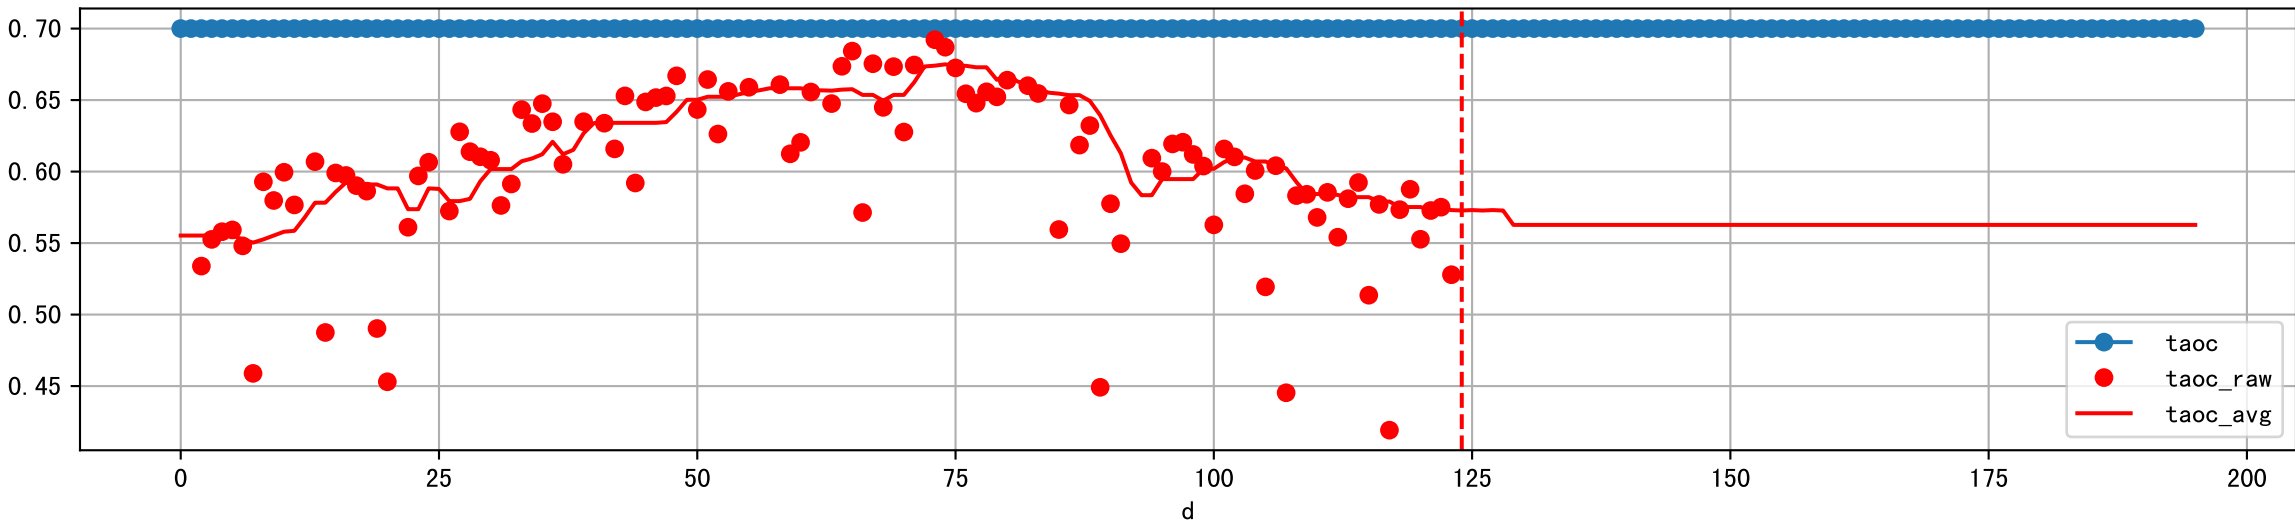

FgArea: [' 0']
NC11 P7
2026-02-18 (Day 124)

Plot [['EcFgro', 'EcFzExp', 'EcPltng', 'ECdef', 'EcParam', 'water_ec']]

Plot [' ECopt ']

P7_0: M_E

plot dFFv

plot dfFv (daily Agg)

Plot minDeltaM, minDeltaMs, minDeltaMt

Daily %DeltaM and %DeltaM/1000ml ETcIdef for M_E (-7.1%/D, -8.3%/1000ml ET)

ETcldef vs pctDeltaM and pdMPerEtL for M_E

Plot ['FR', 'Fdu', 'soilSetVI']

ETcM and ETcMma

Plot [['taoc', 'taoc_raw:ro', 'taoc_avg:r-']]