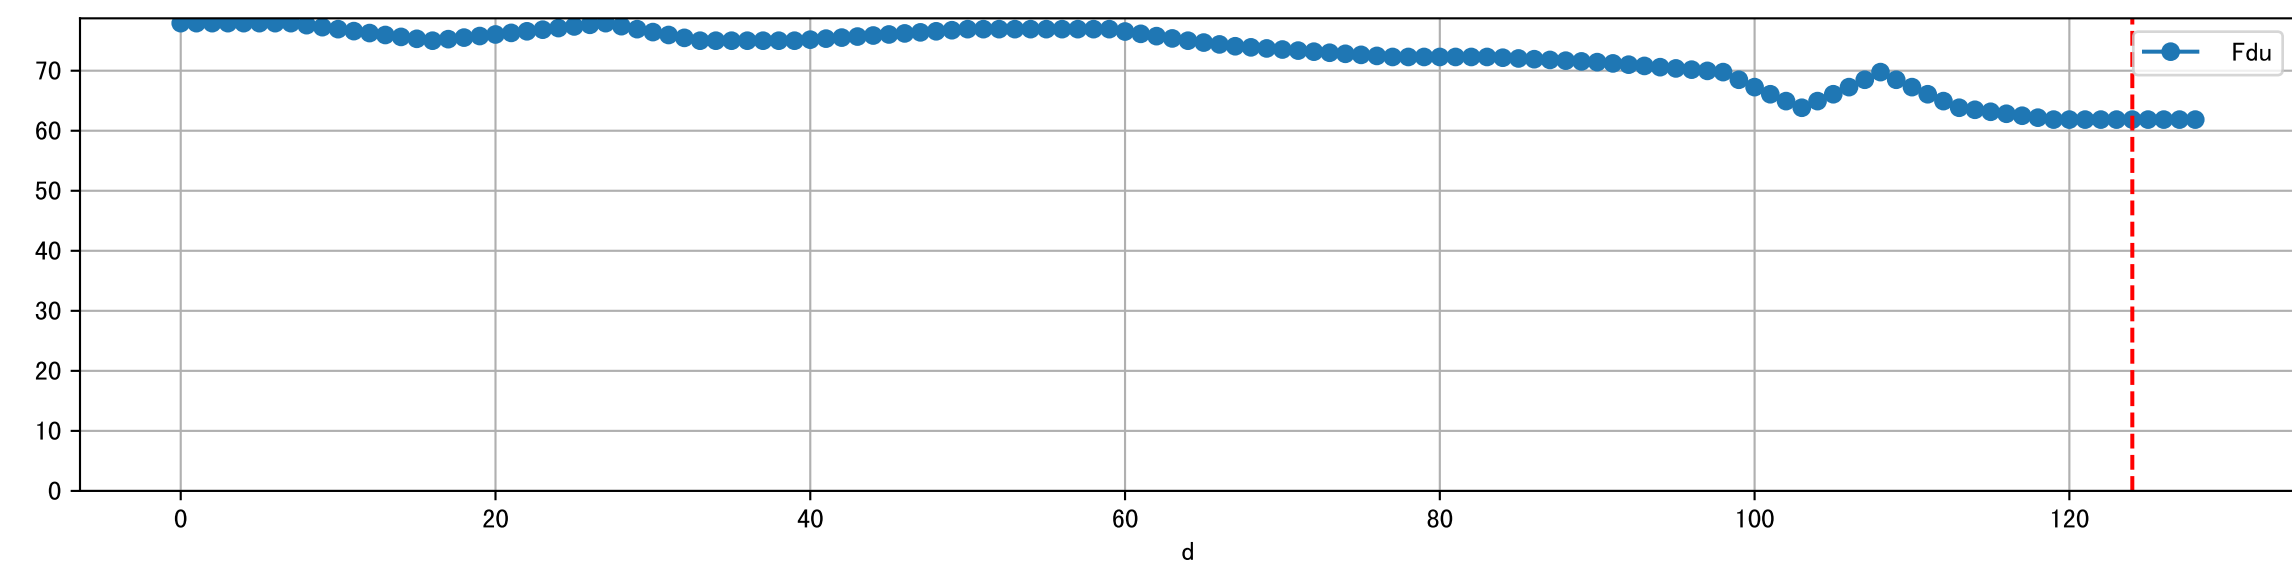

FgArea: [' 0']
NC11 P7
2026-02-18 (Day 124)

Plot [['EcFgro', 'EcFzExp', 'EcPltng', 'ECdef', 'EcParam', 'water_ec']]

Plot [' ECopt ']

P7_0: M_E

plot dFFv

plot dfFv (daily Agg)

Plot minDeltaM, minDeltaMs, minDeltaMt

Daily %DeltaM and %DeltaM/1000ml ETcIdef for M_E (-7.1%/D, -8.3%/1000ml ET)

ETcldef vs pctDeltaM and pdMPerEtL for M_E

Plot ['FR', 'Fdu', 'soilSetVI']

ETcM and ETcMma

Plot [['taoc', 'taoc_raw:ro', 'taoc_avg:r-']]