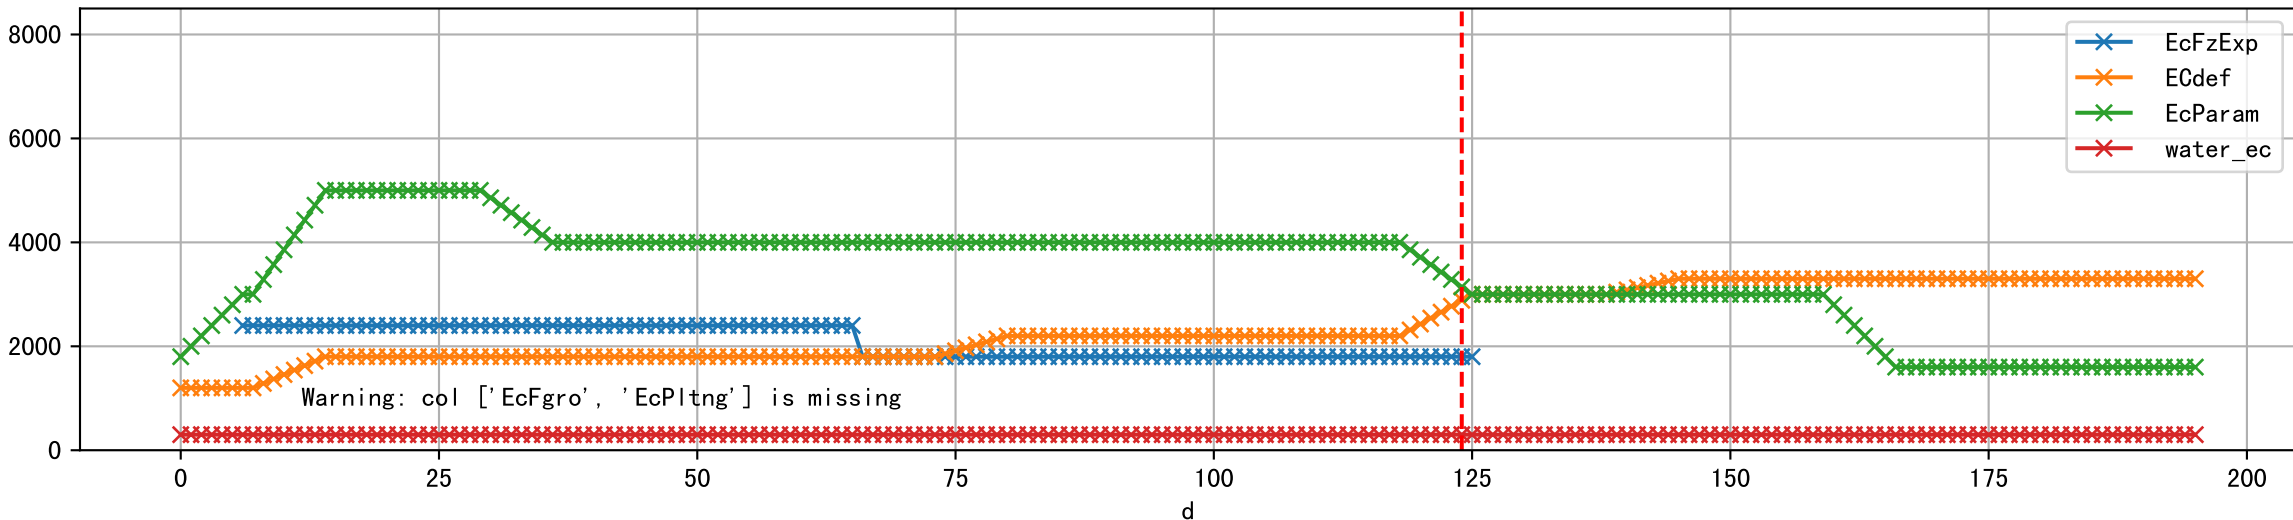

FgArea: [' 0']
NC11 P7
2026-02-18 (Day 124)

Plot [['EcFgro', 'EcFzExp', 'EcPltng', 'ECdef', 'EcParam', 'water_ec']]

Plot [' ECopt ']

P7_0: M_E

plot dFFv

plot dfFv (daily Agg)

Plot minDeltaM, minDeltaMs, minDeltaMt

Daily %DeltaM and %DeltaM/1000ml ETcIdef for M_E (-7.1%/D, -8.3%/1000ml ET)

ETcldef vs pctDeltaM and pdMPerEtL for M_E

Plot ['FR', 'Fdu', 'soilSetVI']

ETcM and ETcMma

Plot [['taoc', 'taoc_raw:ro', 'taoc_avg:r-']]