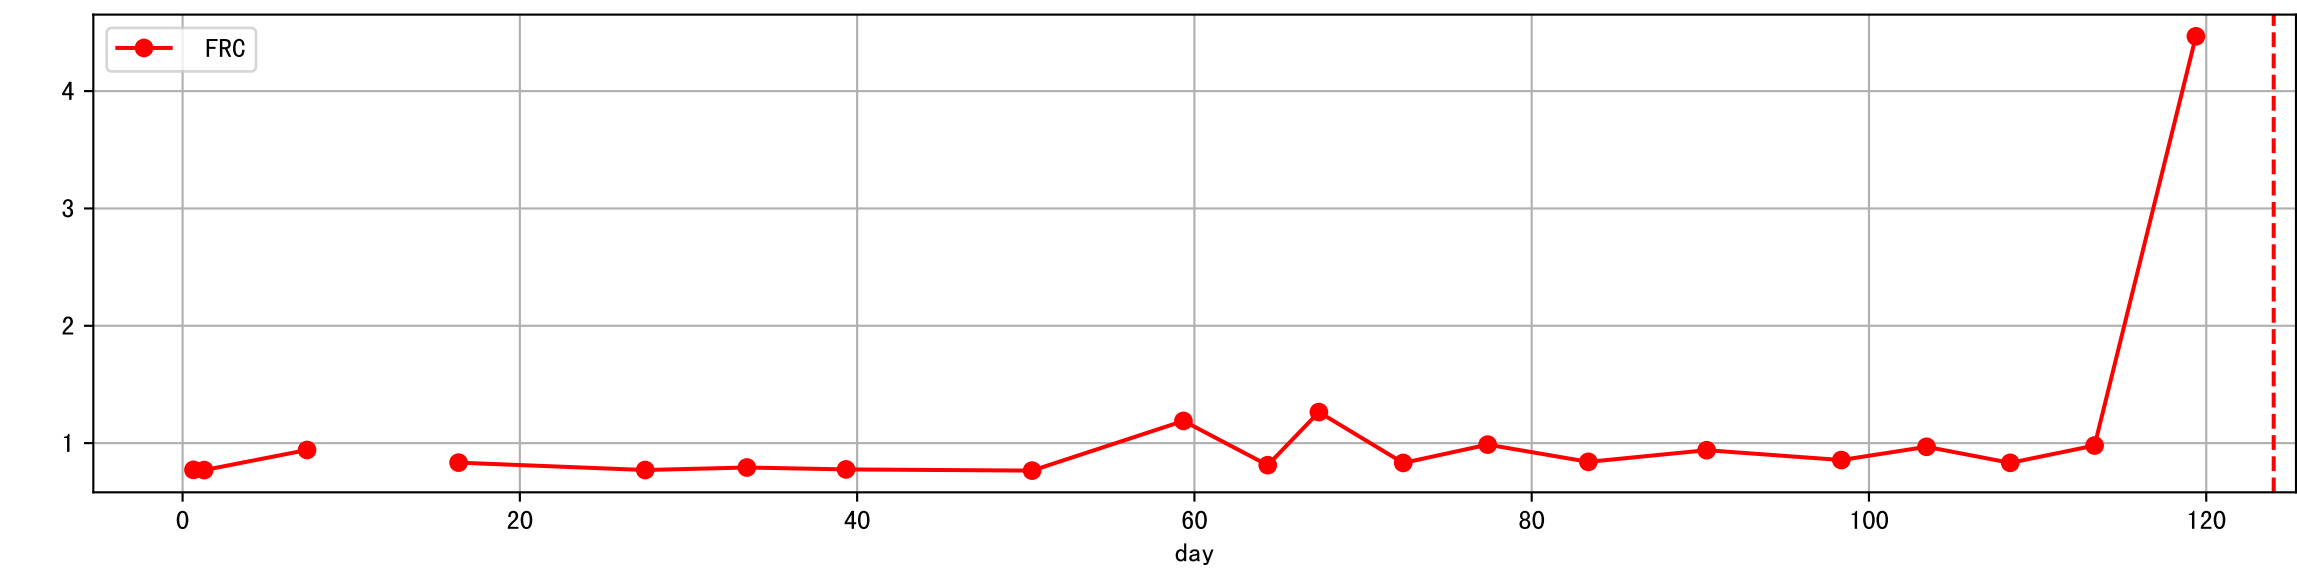

FgArea: [' 0']
NC11 P7
2026-02-18 (Day 124)

Plot [['EcFgro', 'EcFzExp', 'EcPltng', 'ECdef', 'EcParam', 'water_ec']]

Plot [' ECopt ']

P7_0: M_E

plot dFFv

plot dfFv (daily Agg)

Plot minDeltaM, minDeltaMs, minDeltaMt

Daily %DeltaM and %DeltaM/1000ml ETcIdef for M_E (-7.1%/D, -8.3%/1000ml ET)

ETcldef vs pctDeltaM and pdMPerEtL for M_E

Plot ['FR', 'Fdu', 'soilSetVI']

ETcM and ETcMma

Plot [['taoc', 'taoc_raw:ro', 'taoc_avg:r-']]