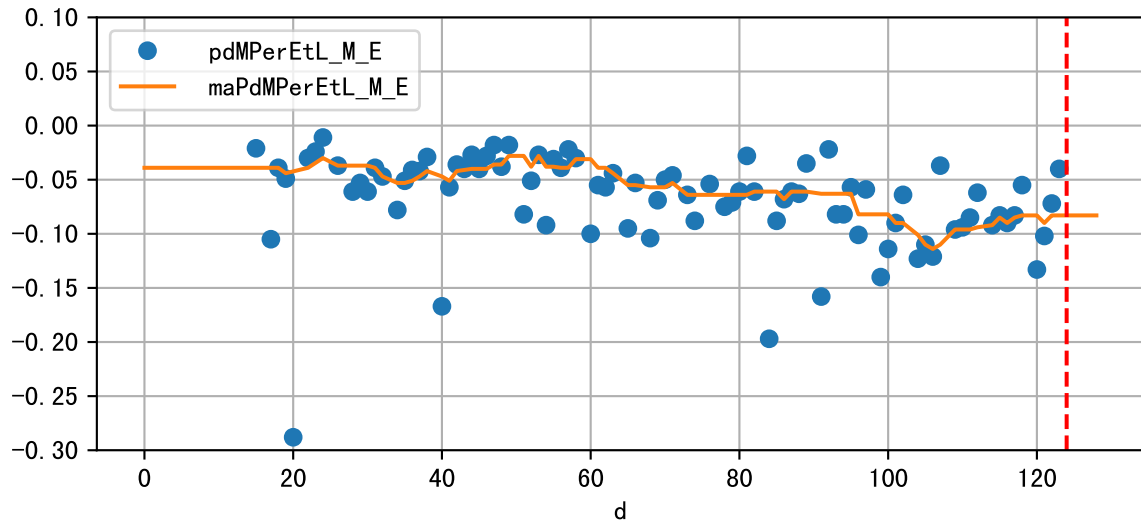

FgArea: [' 0']
NC11 P7
2026-02-18 (Day 124)

Plot [['EcFgro', 'EcFzExp', 'EcPltng', 'ECdef', 'EcParam', 'water_ec']]

Plot [' ECopt ']

P7_0: M_E

plot dFFv

plot dfFv (daily Agg)

Plot minDeltaM, minDeltaMs, minDeltaMt

Daily %DeltaM and %DeltaM/1000ml ETcIdef for M_E (-7.1%/D, -8.3%/1000ml ET)

ETcldef vs pctDeltaM and pdMPerEtL for M_E

Plot ['FR', 'Fdu', 'soilSetVI']

ETcM and ETcMma

Plot [['taoc', 'taoc_raw:ro', 'taoc_avg:r-']]