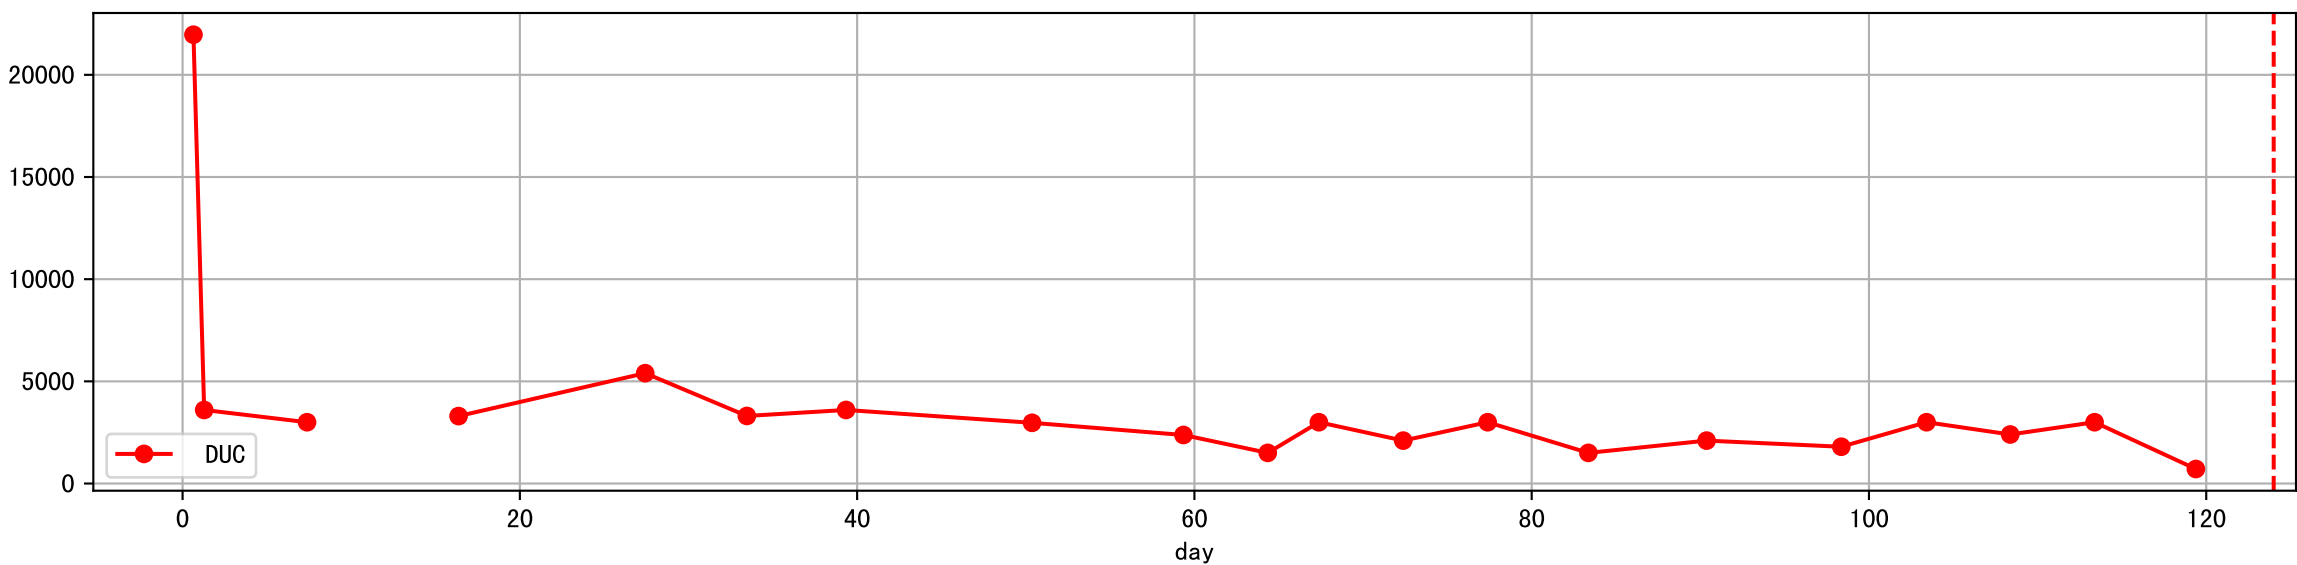

FgArea: [' 0']
NC11 P7
2026-02-18 (Day 124)

Plot [['EcFgro', 'EcFzExp', 'EcPltng', 'ECdef', 'EcParam', 'water_ec']]

Plot [' ECopt ']

P7_0: M_E

plot dFFv

plot dfFv (daily Agg)

Plot minDeltaM, minDeltaMs, minDeltaMt

Daily %DeltaM and %DeltaM/1000ml ETcIdef for M_E (-7.1%/D, -8.3%/1000ml ET)

ETcldef vs pctDeltaM and pdMPerEtL for M_E

Plot ['FR', 'Fdu', 'soilSetVI']

ETcM and ETcMma

Plot [['taoc', 'taoc_raw:ro', 'taoc_avg:r-']]