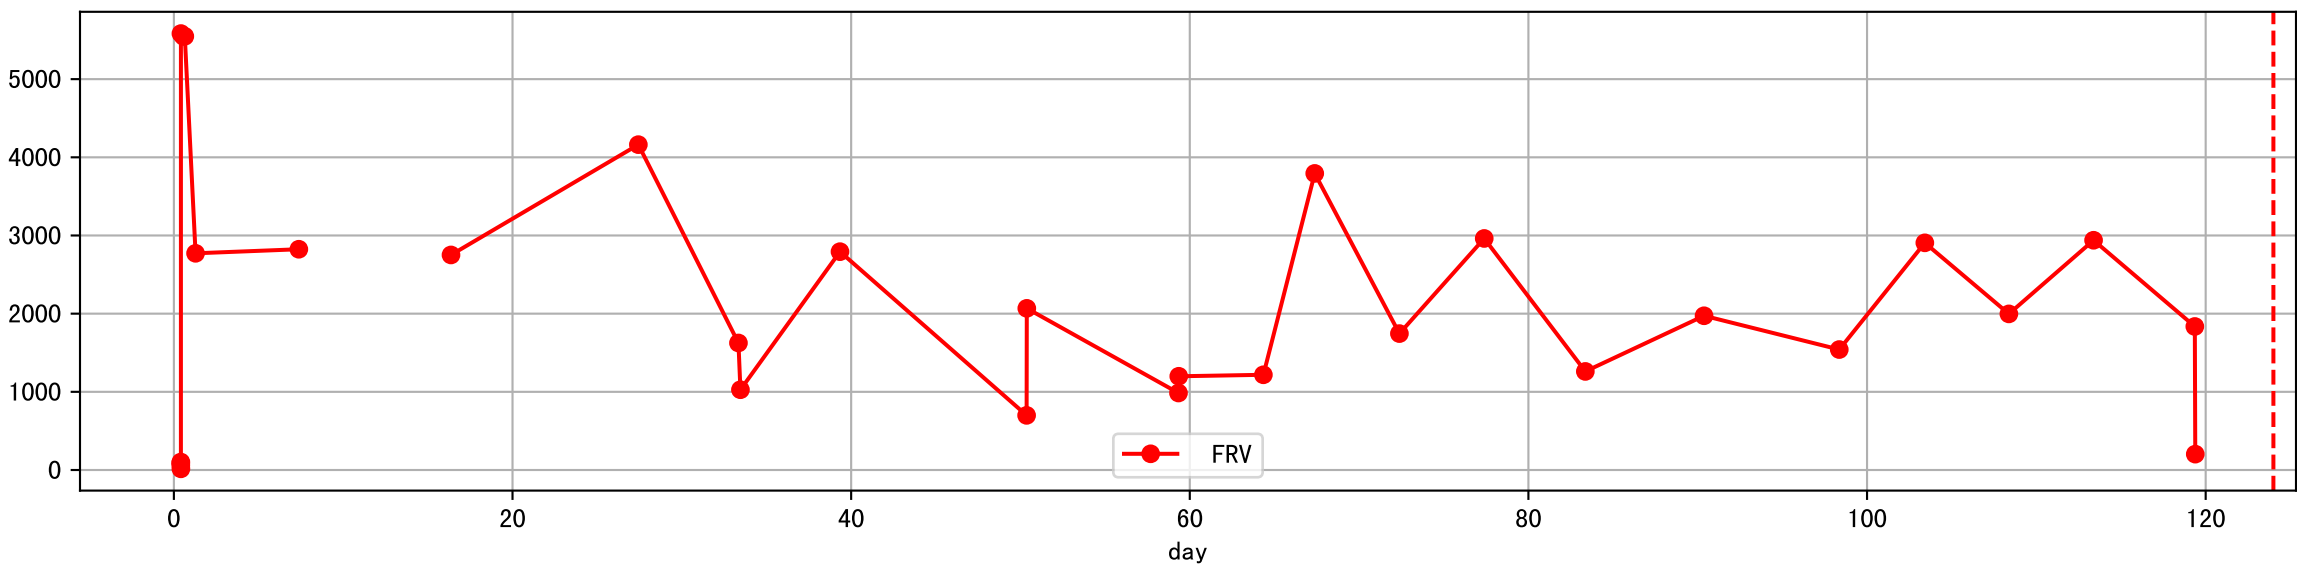

FgArea: [' 0']
NC11 P7
2026-02-18 (Day 124)

Plot [['EcFgro', 'EcFzExp', 'EcPltng', 'ECdef', 'EcParam', 'water_ec']]

Plot [' ECopt ']

P7_0: M_E

plot dFFv

plot dfFv (daily Agg)

Plot minDeltaM, minDeltaMs, minDeltaMt

Daily %DeltaM and %DeltaM/1000ml ETcIdef for M_E (-7.1%/D, -8.3%/1000ml ET)

ETcldef vs pctDeltaM and pdMPerEtL for M_E

Plot ['FR', 'Fdu', 'soilSetVI']

ETcM and ETcMma

Plot [['taoc', 'taoc_raw:ro', 'taoc_avg:r-']]