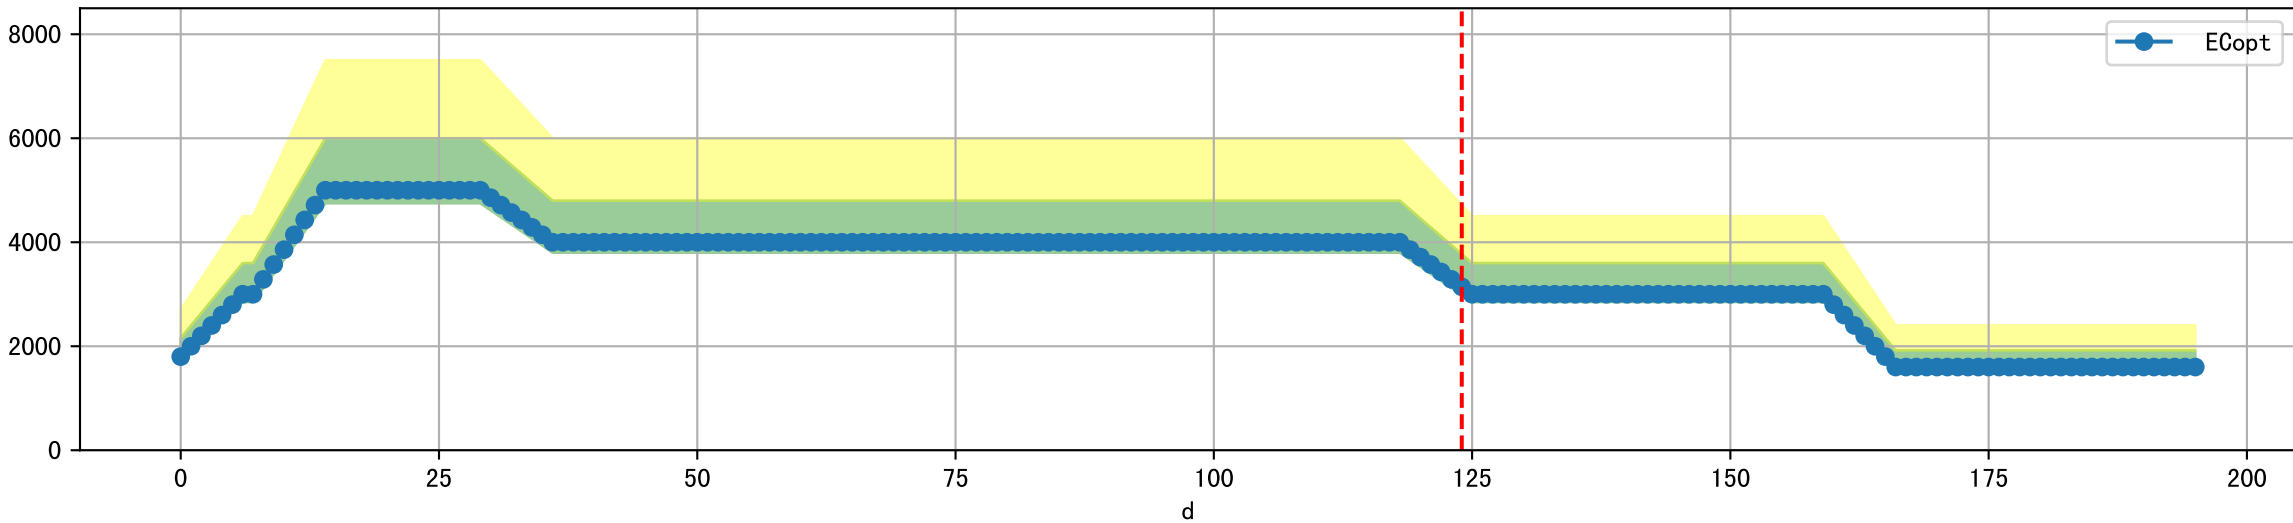

FgArea: [' 0']
NC11 P7
2026-02-18 (Day 124)

Plot [['EcFgro', 'EcFzExp', 'EcPltng', 'ECdef', 'EcParam', 'water_ec']]

Plot [' ECopt ']

P7_0: M_E

plot dFFv

plot dfFv (daily Agg)

Plot minDeltaM, minDeltaMs, minDeltaMt

Daily %DeltaM and %DeltaM/1000ml ETcIdef for M_E (-7.1%/D, -8.3%/1000ml ET)

ETcldef vs pctDeltaM and pdMPerEtL for M_E

Plot ['FR', 'Fdu', 'soilSetVI']

ETcM and ETcMma

Plot [['taoc', 'taoc_raw:ro', 'taoc_avg:r-']]