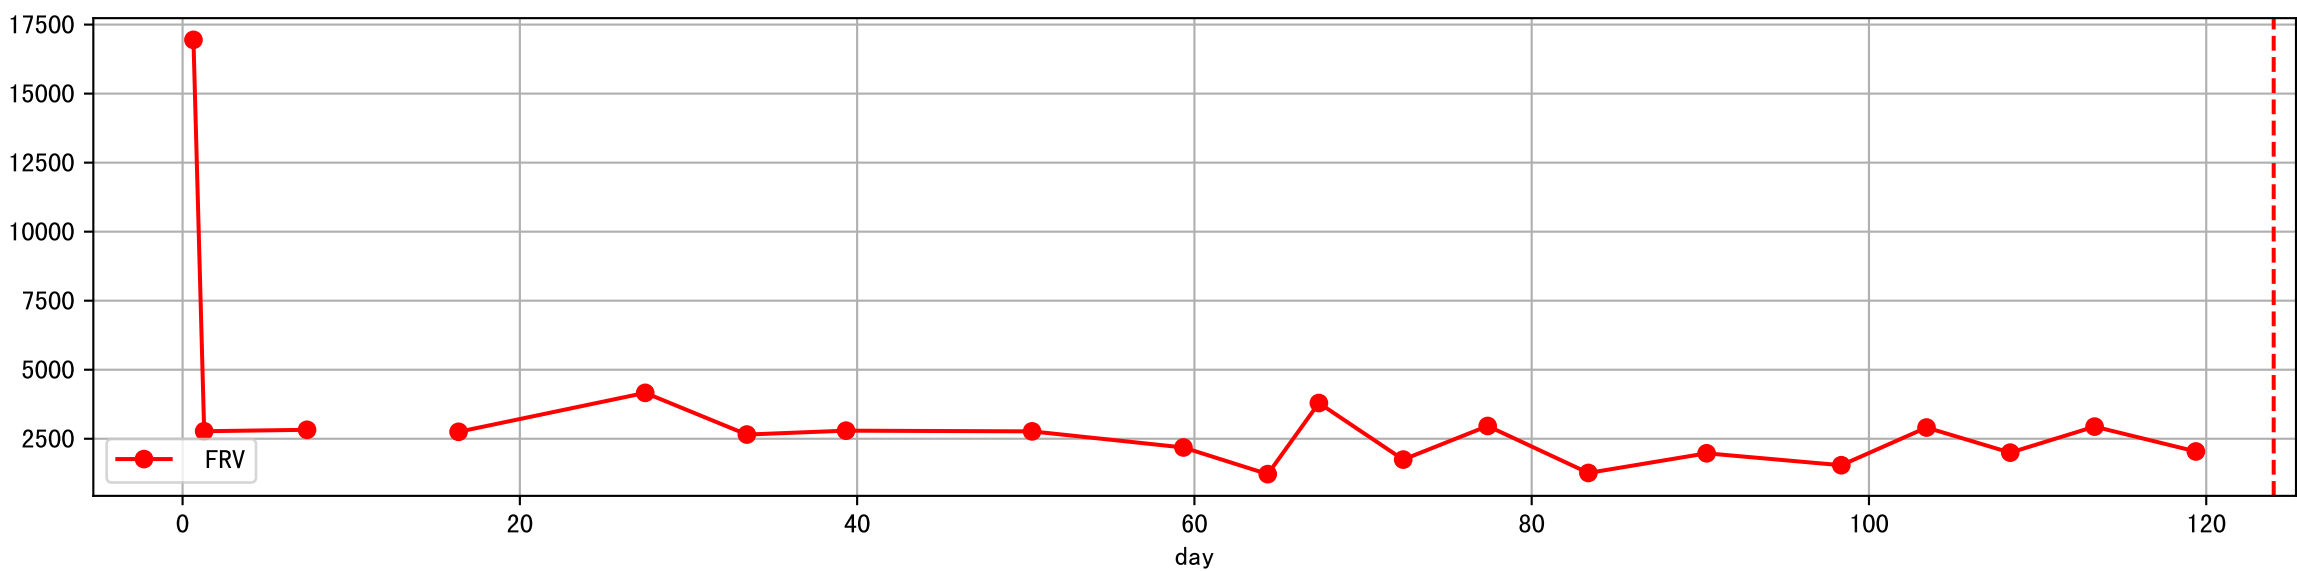

FgArea: [' 0']
NC11 P7
2026-02-18 (Day 124)

Plot [['EcFgro', 'EcFzExp', 'EcPltng', 'ECdef', 'EcParam', 'water_ec']]

Plot [' ECopt ']

P7_0: M_E

plot dFFv

plot dfFv (daily Agg)

Plot minDeltaM, minDeltaMs, minDeltaMt

Daily %DeltaM and %DeltaM/1000ml ETcIdef for M_E (-7.1%/D, -8.3%/1000ml ET)

ETcldef vs pctDeltaM and pdMPerEtL for M_E

Plot ['FR', 'Fdu', 'soilSetVI']

ETcM and ETcMma

Plot [['taoc', 'taoc_raw:ro', 'taoc_avg:r-']]