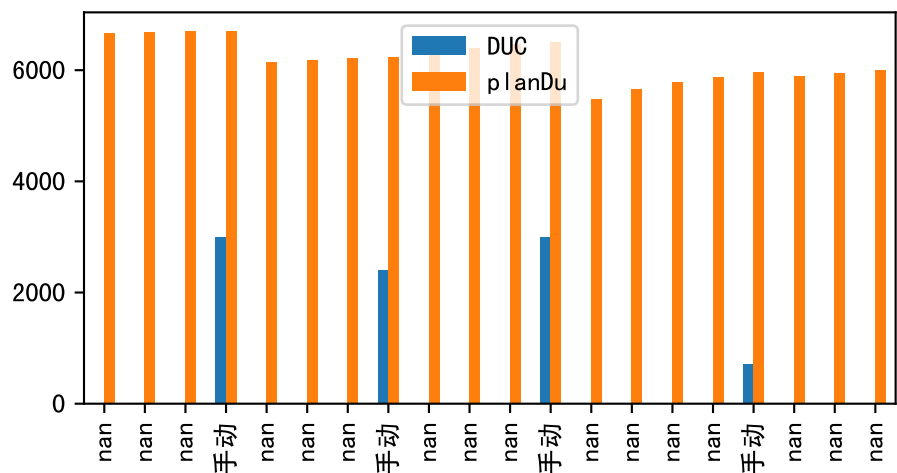

FgArea: [' 0']
NC11 P7
2026-02-18 (Day 124)

Plot [['EcFgro', 'EcFzExp', 'EcPltng', 'ECdef', 'EcParam', 'water_ec']]

Plot [' ECopt ']

P7_0: M_E

plot dFFv

plot dfFv (daily Agg)

Plot minDeltaM, minDeltaMs, minDeltaMt

Daily %DeltaM and %DeltaM/1000ml ETcIdef for M_E (-7.1%/D, -8.3%/1000ml ET)

ETcldef vs pctDeltaM and pdMPerEtL for M_E

Plot ['FR', 'Fdu', 'soilSetVI']

ETcM and ETcMma

Plot [['taoc', 'taoc_raw:ro', 'taoc_avg:r-']]