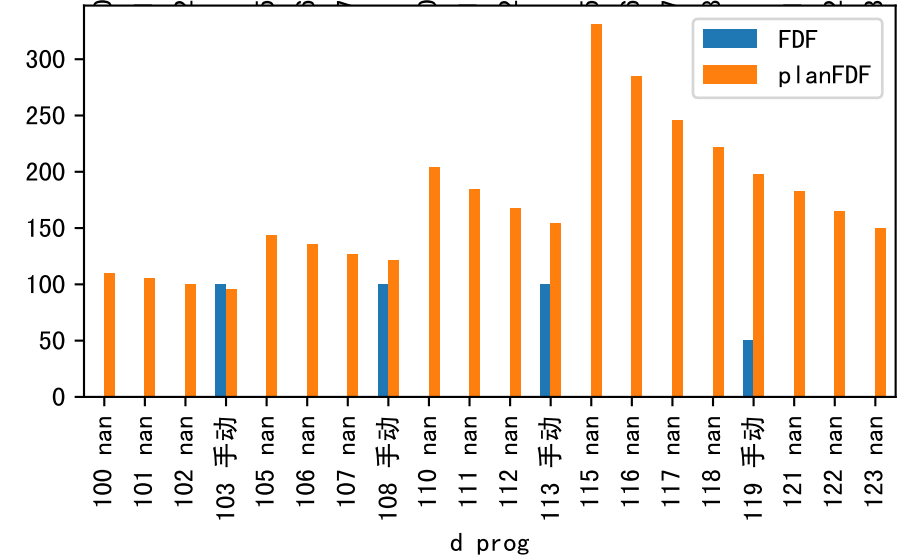

FgArea: [' 0']
NC11 P7
2026-02-18 (Day 124)

Plot [['EcFgro', 'EcFzExp', 'EcPltng', 'ECdef', 'EcParam', 'water_ec']]

Plot [' ECopt ']

P7_0: M_E

plot dFFv

plot dfFv (daily Agg)

Plot minDeltaM, minDeltaMs, minDeltaMt

Daily %DeltaM and %DeltaM/1000ml ETcIdef for M_E (-7.1%/D, -8.3%/1000ml ET)

ETcldef vs pctDeltaM and pdMPerEtL for M_E

Plot ['FR', 'Fdu', 'soilSetVI']

ETcM and ETcMma

Plot [['taoc', 'taoc_raw:ro', 'taoc_avg:r-']]