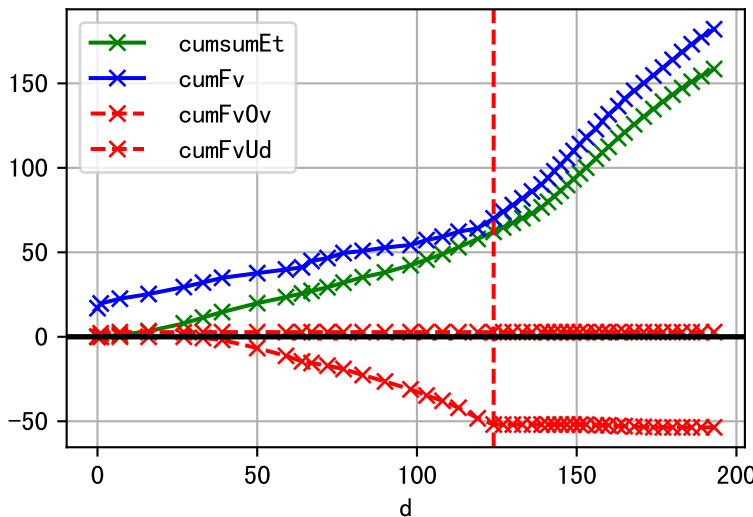

Plot liquid fertilizer usage