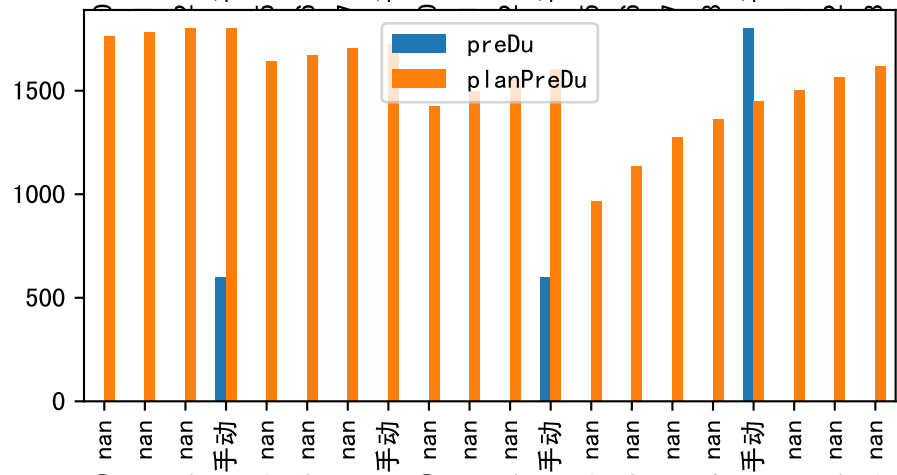

FgArea: [' 0']
NC11 P7
2026-02-18 (Day 124)

Plot [['EcFgro', 'EcFzExp', 'EcPltng', 'ECdef', 'EcParam', 'water_ec']]

Plot [' ECopt ']

P7_0: M_E

plot dFFv

plot dfFv (daily Agg)

Plot minDeltaM, minDeltaMs, minDeltaMt

Daily %DeltaM and %DeltaM/1000ml ETcIdef for M_E (-7.1%/D, -8.3%/1000ml ET)

ETcldef vs pctDeltaM and pdMPerEtL for M_E

Plot ['FR', 'Fdu', 'soilSetVI']

ETcM and ETcMma

Plot [['taoc', 'taoc_raw:ro', 'taoc_avg:r-']]