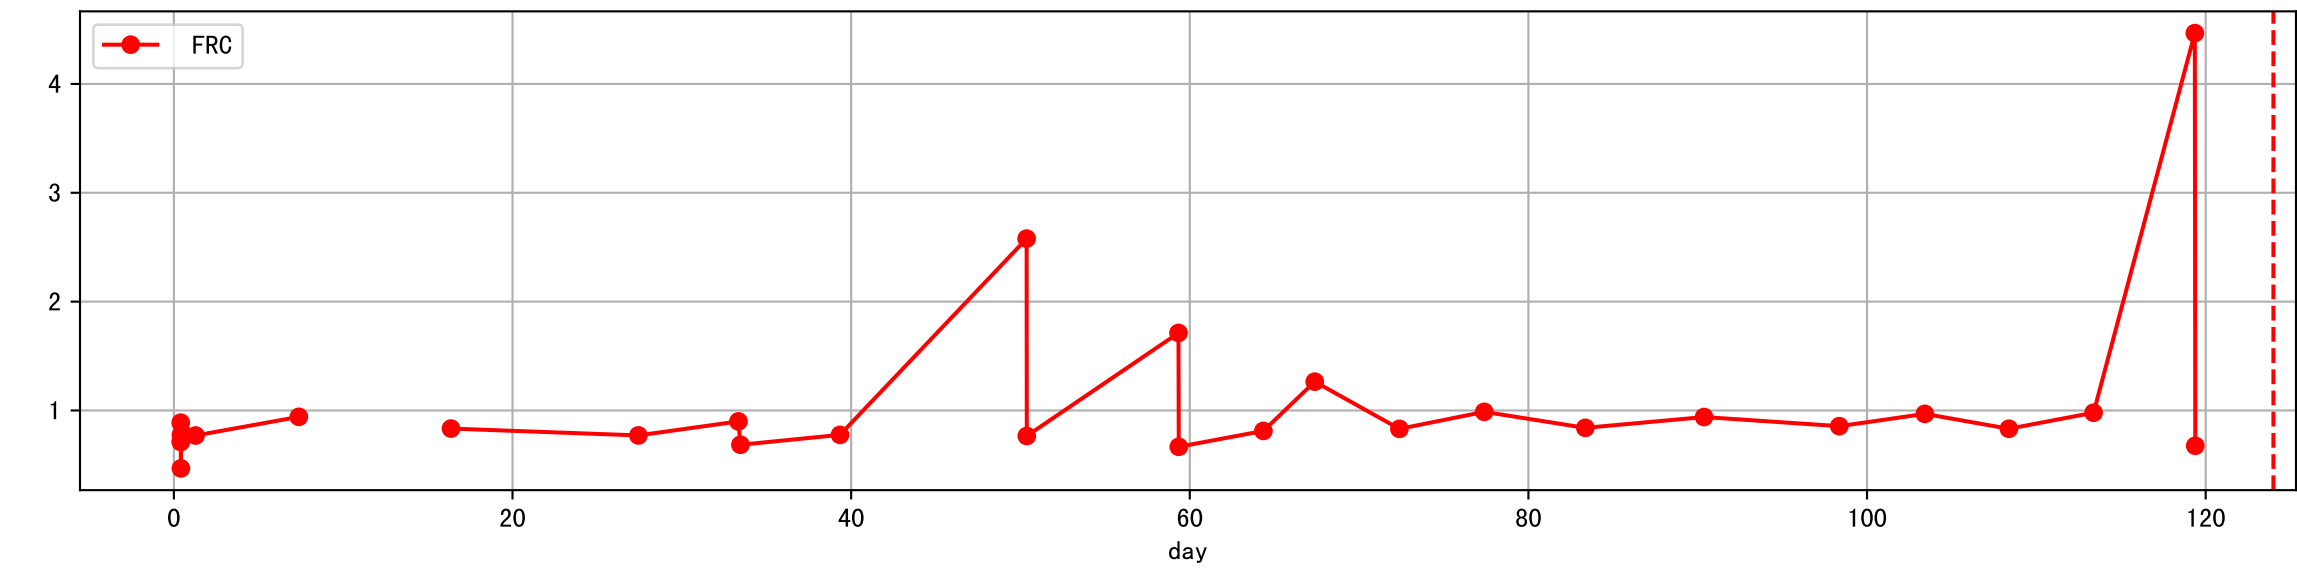

FgArea: [' 0']
NC11 P7
2026-02-18 (Day 124)

Plot [['EcFgro', 'EcFzExp', 'EcPltng', 'ECdef', 'EcParam', 'water_ec']]

Plot [' ECopt ']

P7_0: M_E

plot dFFv

plot dfFv (daily Agg)

Plot minDeltaM, minDeltaMs, minDeltaMt

Daily %DeltaM and %DeltaM/1000ml ETcIdef for M_E (-7.1%/D, -8.3%/1000ml ET)

ETcldef vs pctDeltaM and pdMPerEtL for M_E

Plot ['FR', 'Fdu', 'soilSetVI']

ETcM and ETcMma

Plot [['taoc', 'taoc_raw:ro', 'taoc_avg:r-']]