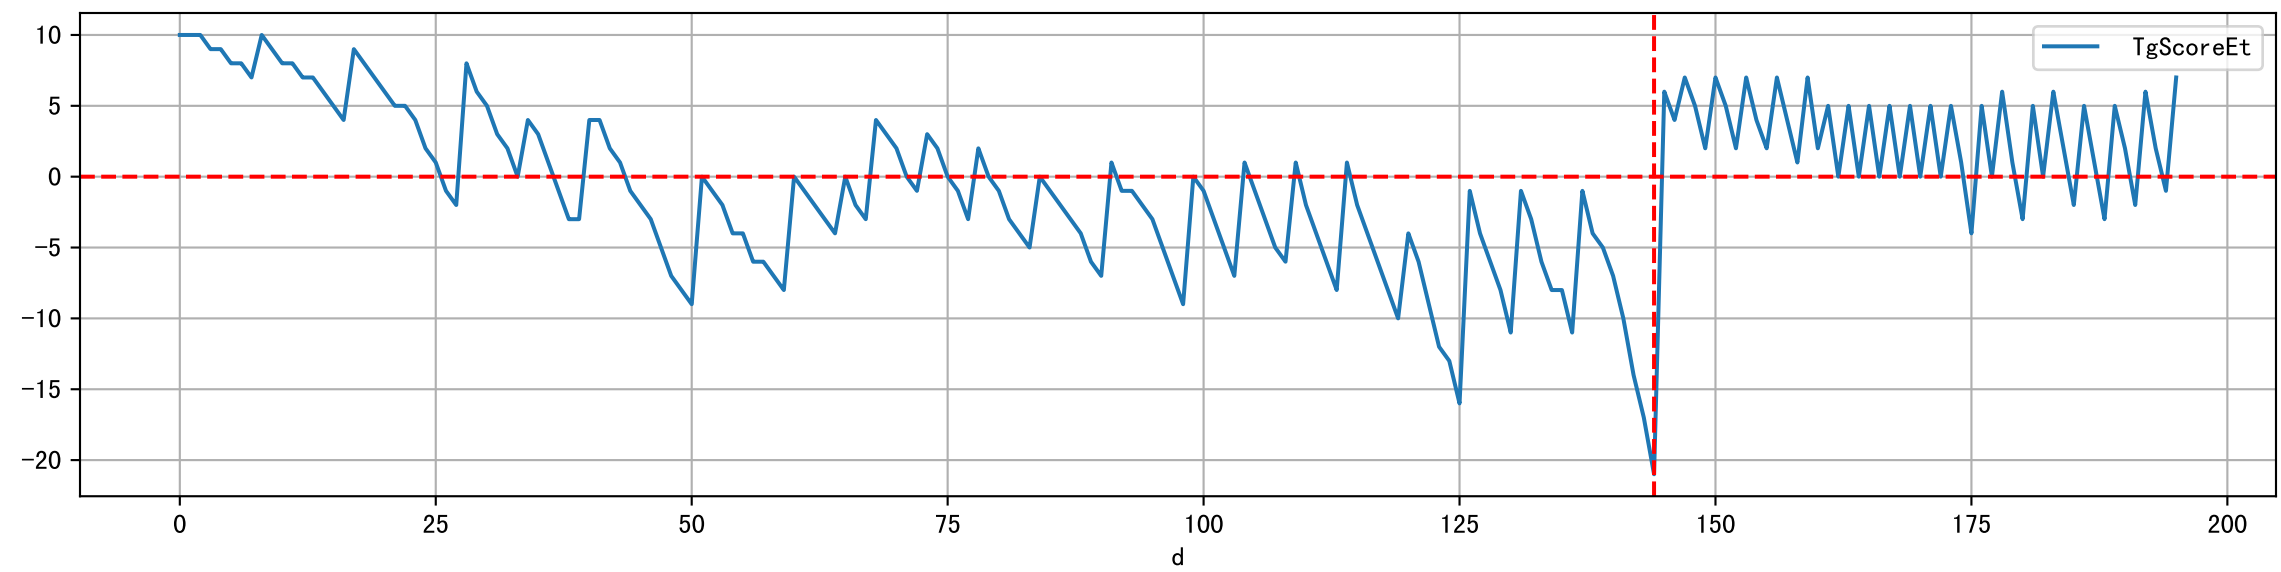

Fg Trigger Score (by Et and sensor)