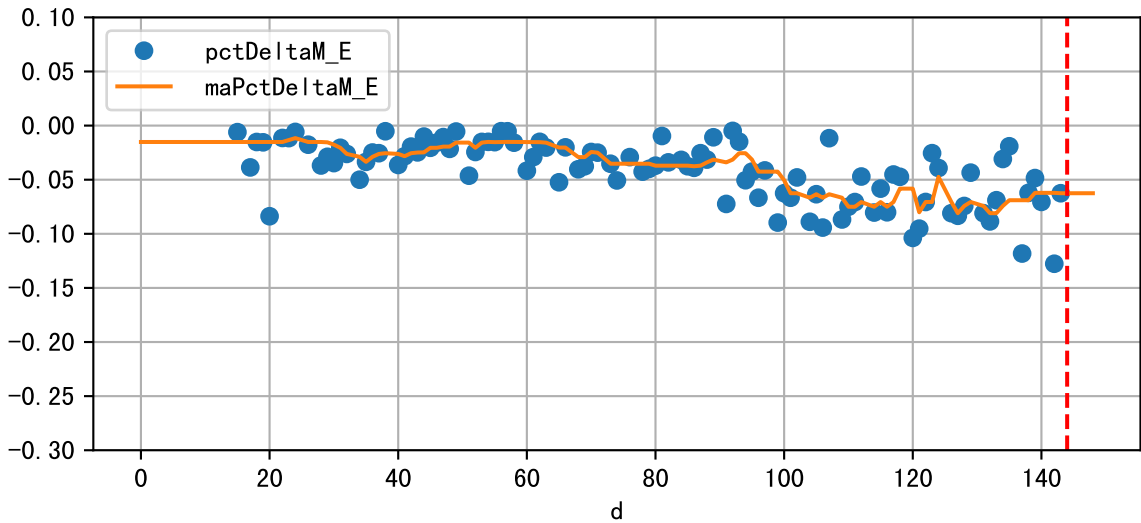

FgArea: [' 0' ]  
NC11 P7  
2026-03-10 (Day 144)

Plot [['EcFgro', 'EcFzExp', 'EcPltng', 'ECdef', 'EcParam', 'water\_ec']]

Plot [' ECopt ']

P7\_0: M\_E

plot dFFv

plot dfFv (daily Agg)

Plot minDeltaM, minDeltaMs, minDeltaMt

Daily %DeltaM and %DeltaM/1000ml ETcIdef for M\_E (-6.2%/D, -8.9%/1000ml ET)

ETcldef vs pctDeltaM and pdMPerEtL for M\_E

Plot ['FR', 'Fdu', 'soilSetVI']

ETcM and ETcMma

Plot [['taoc', 'taoc\_raw:ro', 'taoc\_avg:r-']]