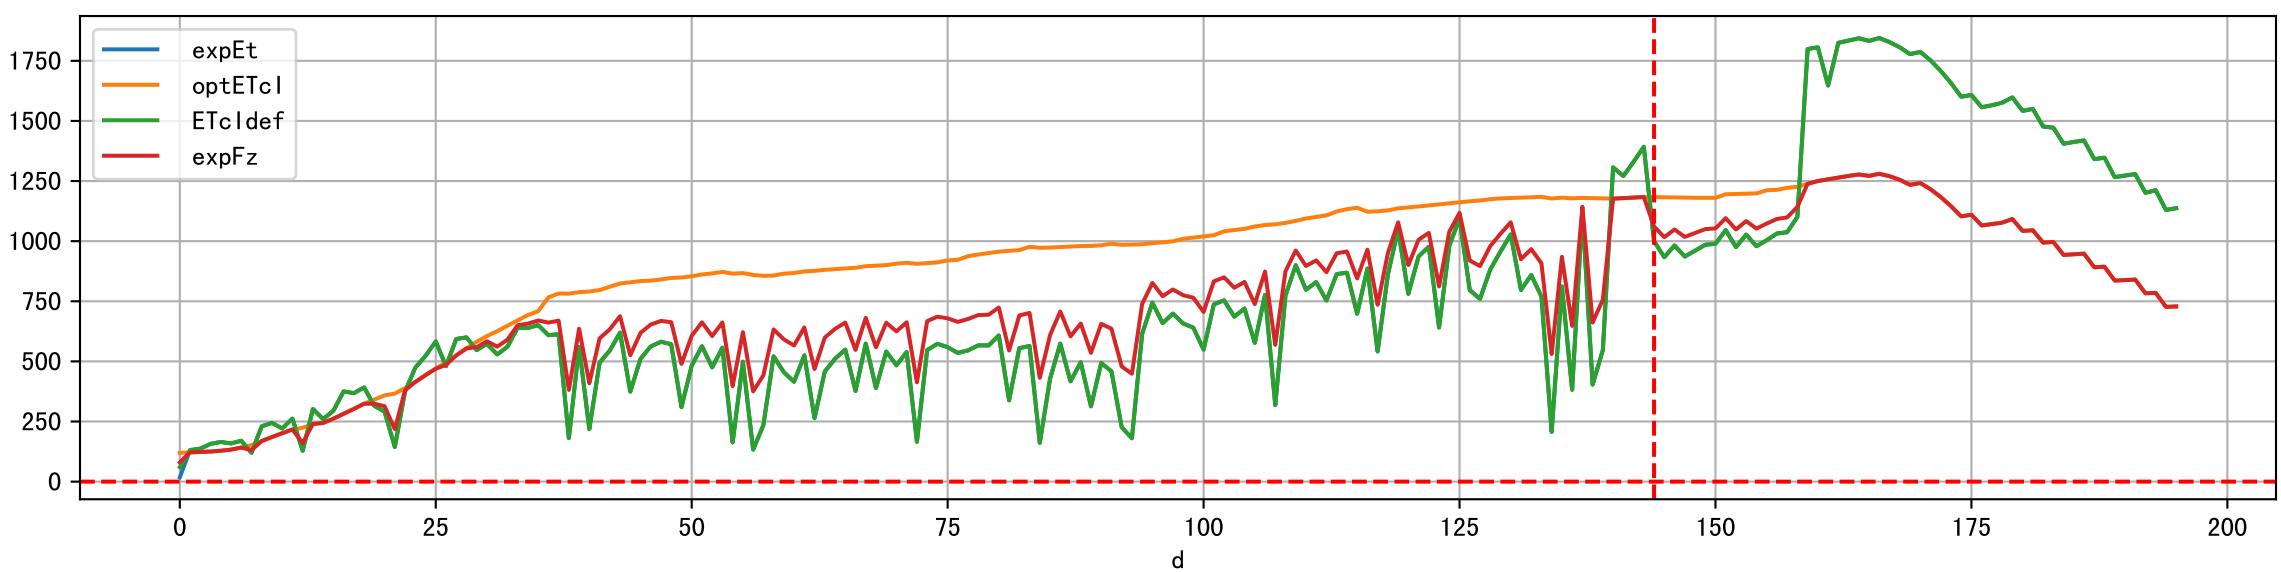

Fg Trigger Score (by Et and sensor)