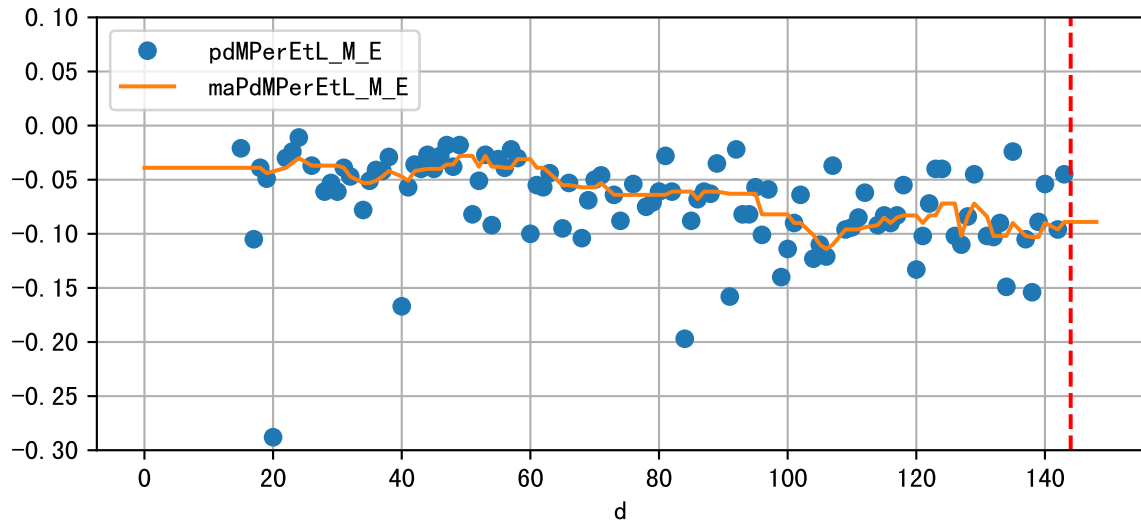

FgArea: [' 0' ]  
NC11 P7  
2026-03-10 (Day 144)

Plot [['EcFgro', 'EcFzExp', 'EcPltng', 'ECdef', 'EcParam', 'water\_ec']]

Plot [' ECopt ']

P7\_0: M\_E

plot dFFv

plot dfFv (daily Agg)

Plot minDeltaM, minDeltaMs, minDeltaMt

Daily %DeltaM and %DeltaM/1000ml ETcIdef for M\_E (-6.2%/D, -8.9%/1000ml ET)

ETcldef vs pctDeltaM and pdMPerEtL for M\_E

Plot ['FR', 'Fdu', 'soilSetVI']

ETcM and ETcMma

Plot [['taoc', 'taoc\_raw:ro', 'taoc\_avg:r-']]