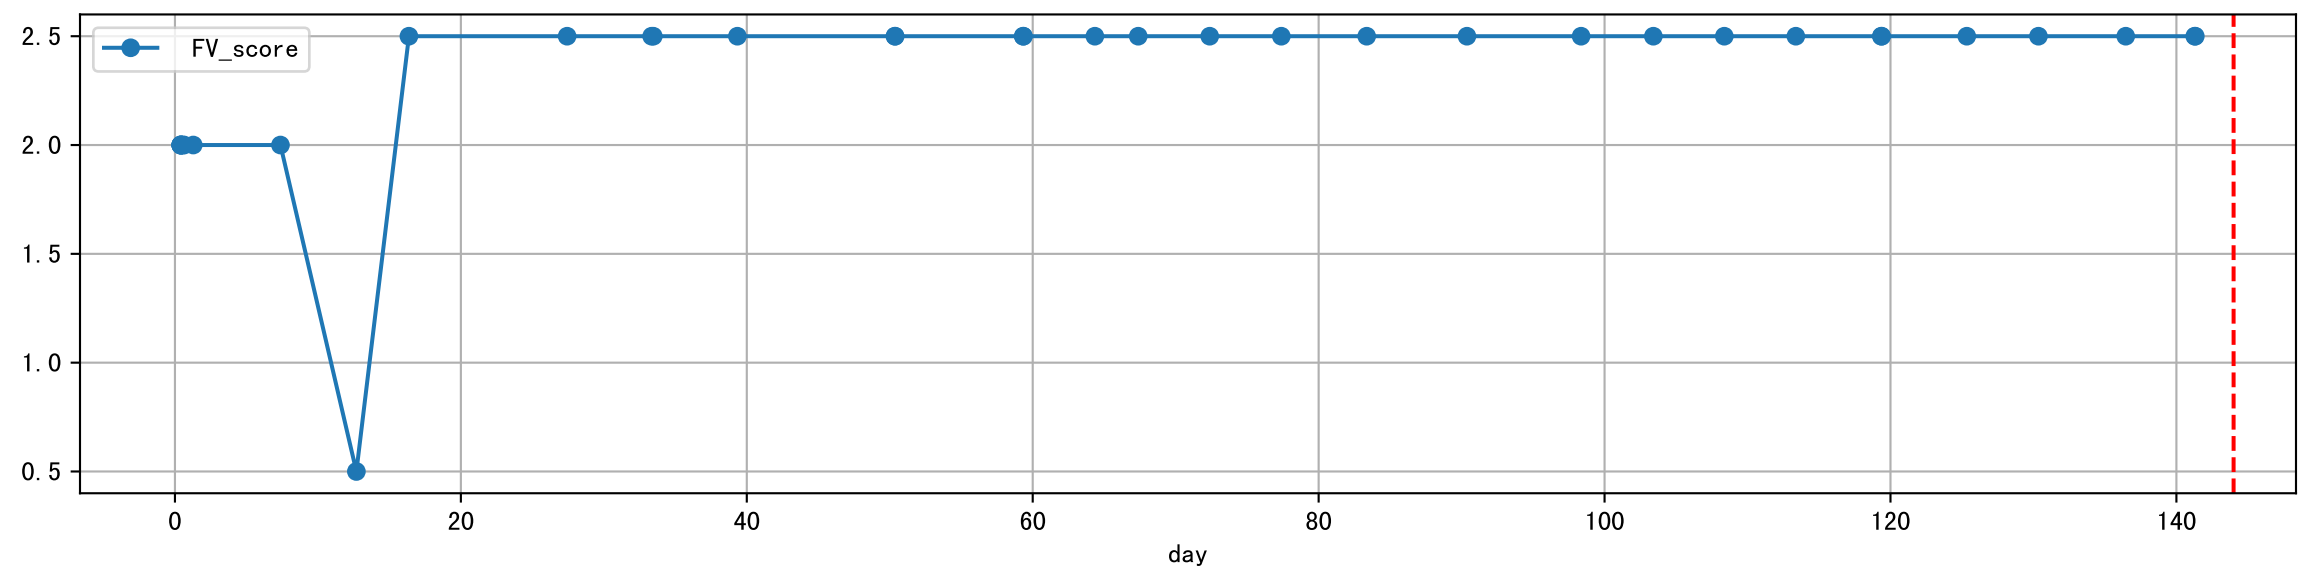

FgArea: [' 0' ]  
NC11 P7  
2026-03-10 (Day 144)

Plot [['EcFgro', 'EcFzExp', 'EcPltng', 'ECdef', 'EcParam', 'water\_ec']]

Plot [' ECopt ']

P7\_0: M\_E

plot dFFv

plot dfFv (daily Agg)

Plot minDeltaM, minDeltaMs, minDeltaMt

Daily %DeltaM and %DeltaM/1000ml ETcIdef for M\_E (-6.2%/D, -8.9%/1000ml ET)

ETcldef vs pctDeltaM and pdMPerEtL for M\_E

Plot ['FR', 'Fdu', 'soilSetVI']

ETcM and ETcMma

Plot [['taoc', 'taoc\_raw:ro', 'taoc\_avg:r-']]