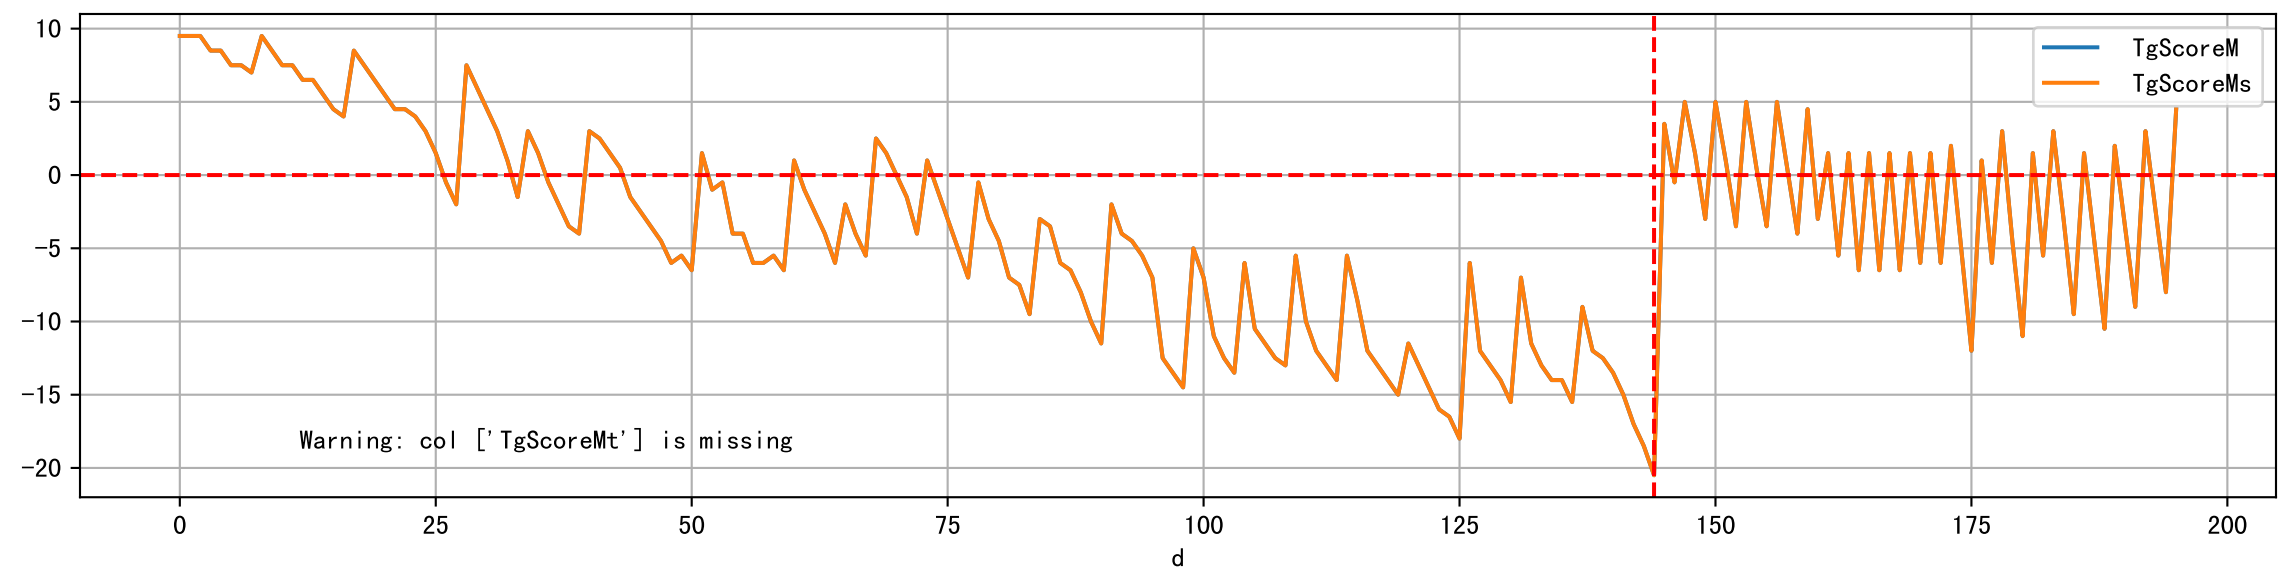

Fg Trigger Score (by Et and sensor)