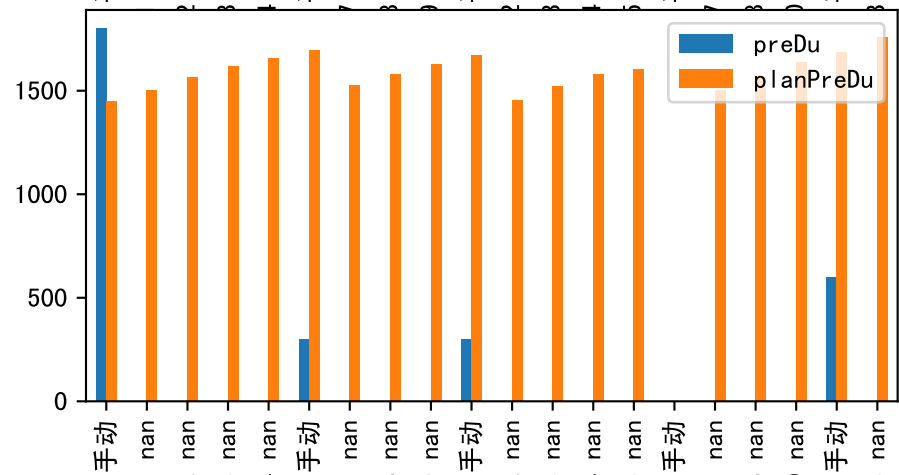

FgArea: [' 0' ]  
NC11 P7  
2026-03-10 (Day 144)

Plot [['EcFgro', 'EcFzExp', 'EcPltng', 'ECdef', 'EcParam', 'water\_ec']]

Plot [' ECopt ']

P7\_0: M\_E

plot dFFv

plot dfFv (daily Agg)

Plot minDeltaM, minDeltaMs, minDeltaMt

Daily %DeltaM and %DeltaM/1000ml ETcIdef for M\_E (-6.2%/D, -8.9%/1000ml ET)

ETcldef vs pctDeltaM and pdMPerEtL for M\_E

Plot ['FR', 'Fdu', 'soilSetVI']

ETcM and ETcMma

Plot [['taoc', 'taoc\_raw:ro', 'taoc\_avg:r-']]