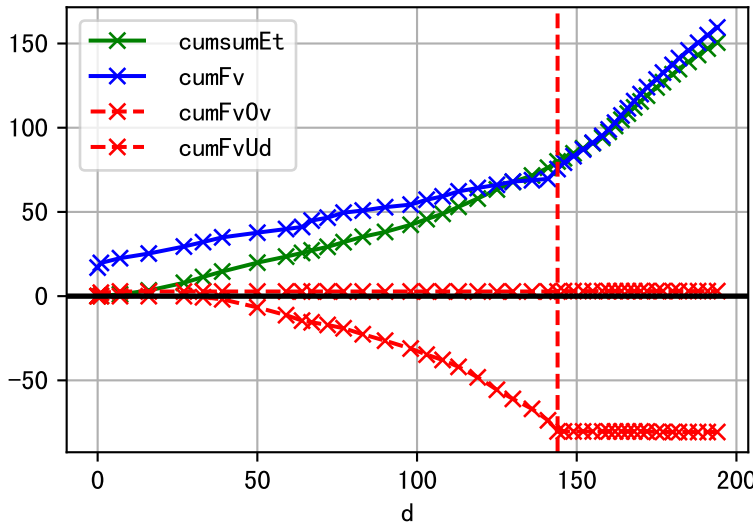

Plot liquid fertilizer usage