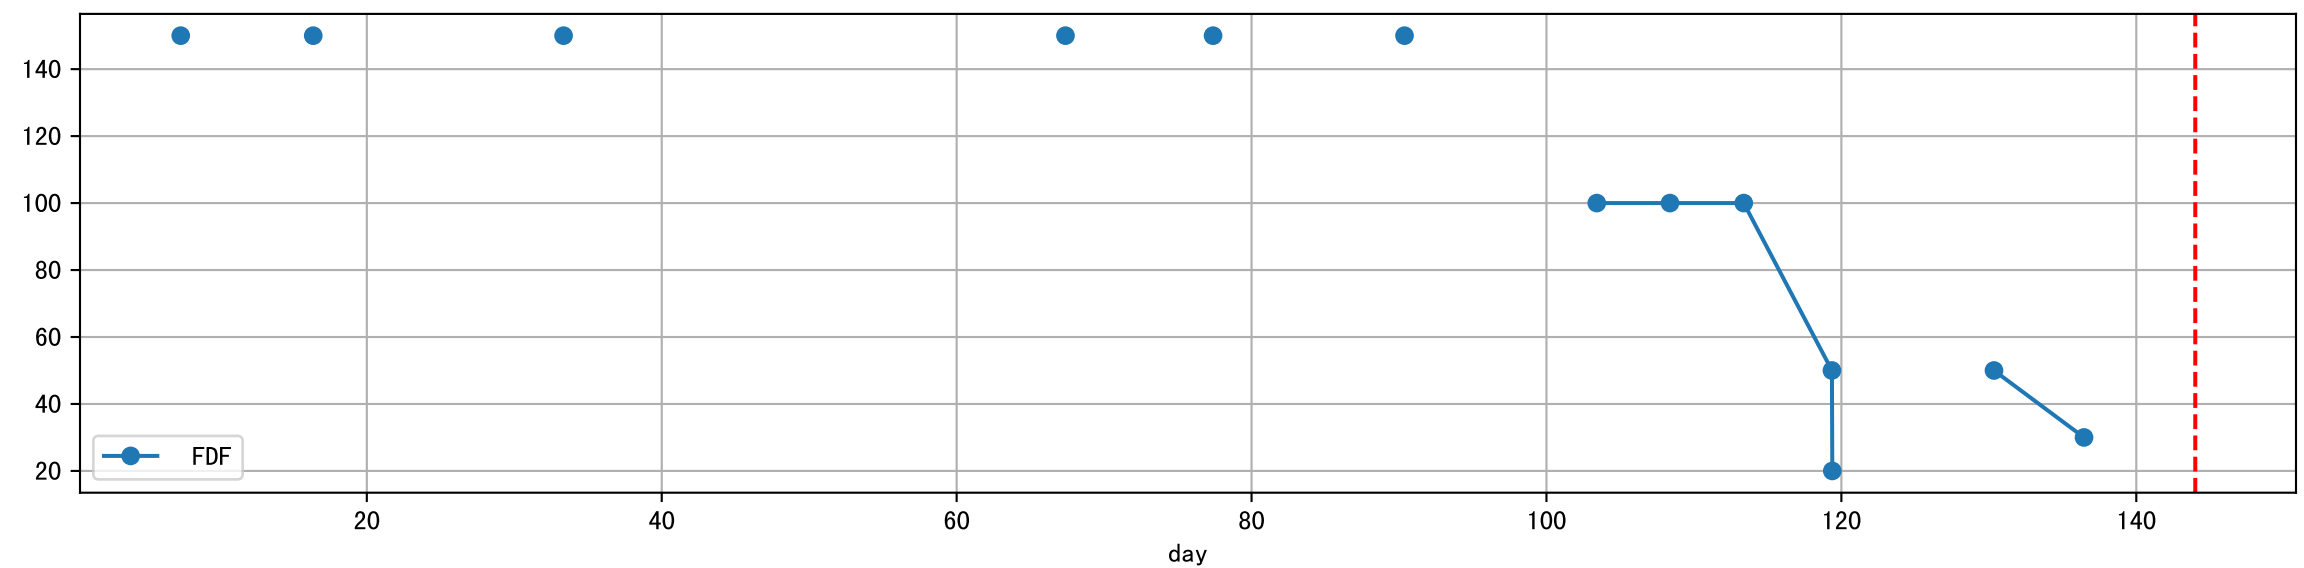

FgArea: [' 0' ]  
NC11 P7  
2026-03-10 (Day 144)

Plot [['EcFgro', 'EcFzExp', 'EcPltng', 'ECdef', 'EcParam', 'water\_ec']]

Plot [' ECopt ']

P7\_0: M\_E

plot dFFv

plot dfFv (daily Agg)

Plot minDeltaM, minDeltaMs, minDeltaMt

Daily %DeltaM and %DeltaM/1000ml ETcIdef for M\_E (-6.2%/D, -8.9%/1000ml ET)

ETcldef vs pctDeltaM and pdMPerEtL for M\_E

Plot ['FR', 'Fdu', 'soilSetVI']

ETcM and ETcMma

Plot [['taoc', 'taoc\_raw:ro', 'taoc\_avg:r-']]