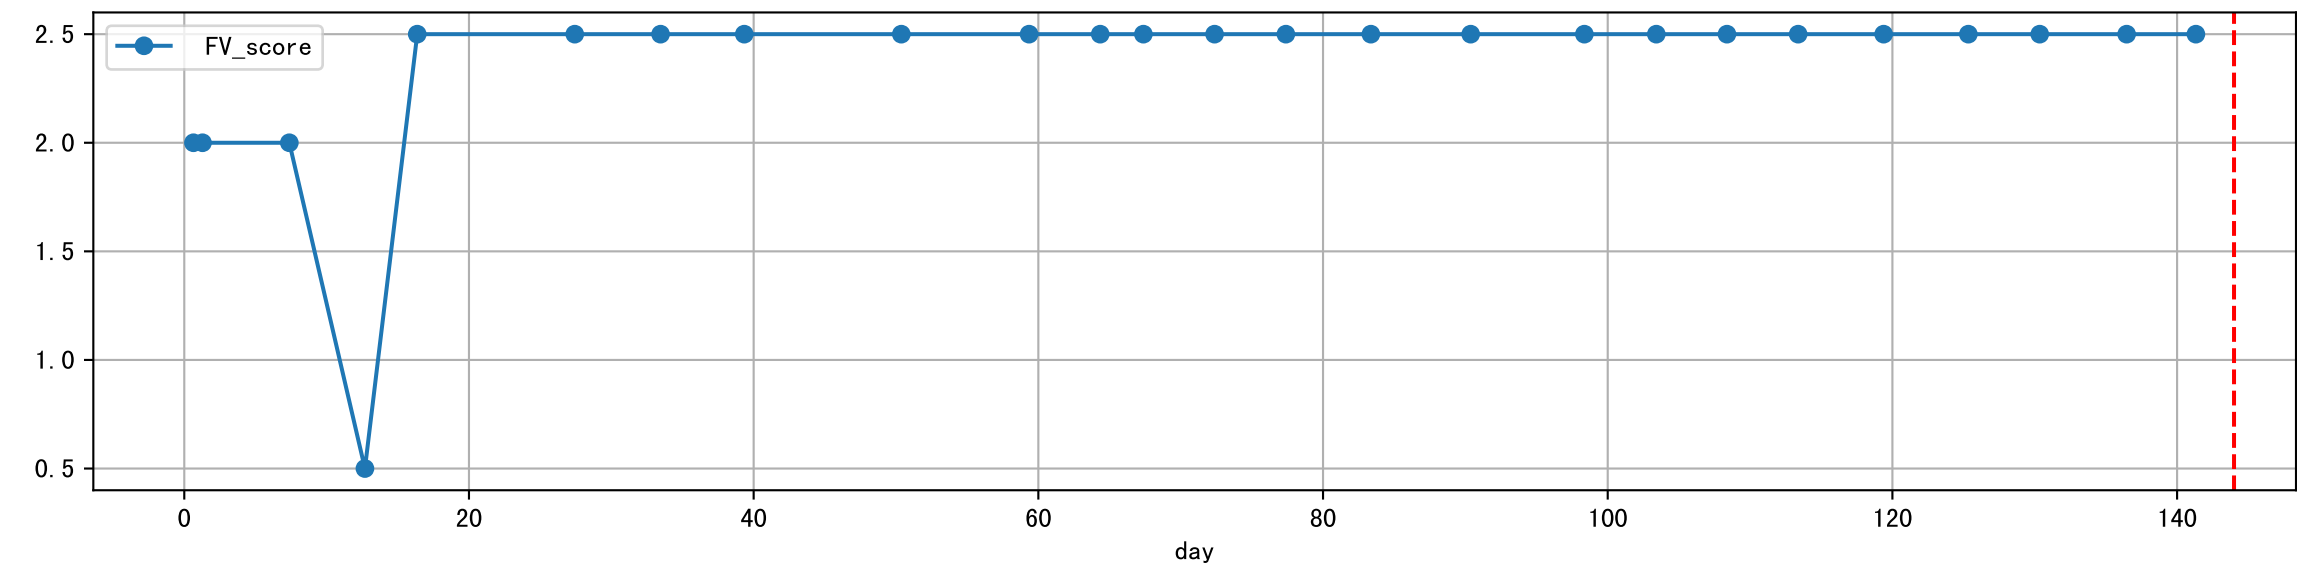

FgArea: [' 0' ]  
NC11 P7  
2026-03-10 (Day 144)

Plot [['EcFgro', 'EcFzExp', 'EcPltng', 'ECdef', 'EcParam', 'water\_ec']]

Plot [' ECopt ']

P7\_0: M\_E

plot dFFv

plot dfFv (daily Agg)

Plot minDeltaM, minDeltaMs, minDeltaMt

Daily %DeltaM and %DeltaM/1000ml ETcIdef for M\_E (-6.2%/D, -8.9%/1000ml ET)

ETcldef vs pctDeltaM and pdMPerEtL for M\_E

Plot ['FR', 'Fdu', 'soilSetVI']

ETcM and ETcMma

Plot [['taoc', 'taoc\_raw:ro', 'taoc\_avg:r-']]