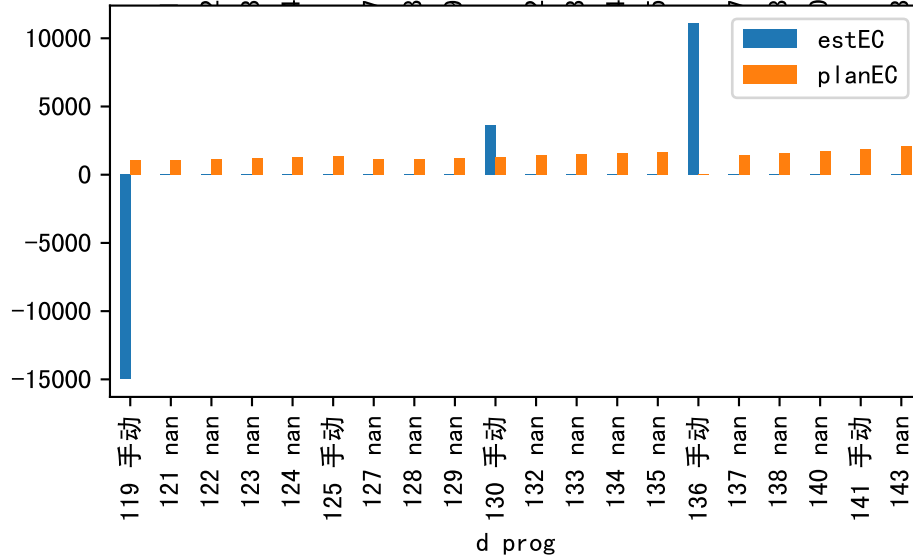

FgArea: [' 0' ]  
NC11 P7  
2026-03-10 (Day 144)

Plot [['EcFgro', 'EcFzExp', 'EcPltng', 'ECdef', 'EcParam', 'water\_ec']]

Plot [' ECopt ']

P7\_0: M\_E

plot dFFv

plot dfFv (daily Agg)

Plot minDeltaM, minDeltaMs, minDeltaMt

Daily %DeltaM and %DeltaM/1000ml ETcIdef for M\_E (-6.2%/D, -8.9%/1000ml ET)

ETcldef vs pctDeltaM and pdMPerEtL for M\_E

Plot ['FR', 'Fdu', 'soilSetVI']

ETcM and ETcMma

Plot [['taoc', 'taoc\_raw:ro', 'taoc\_avg:r-']]