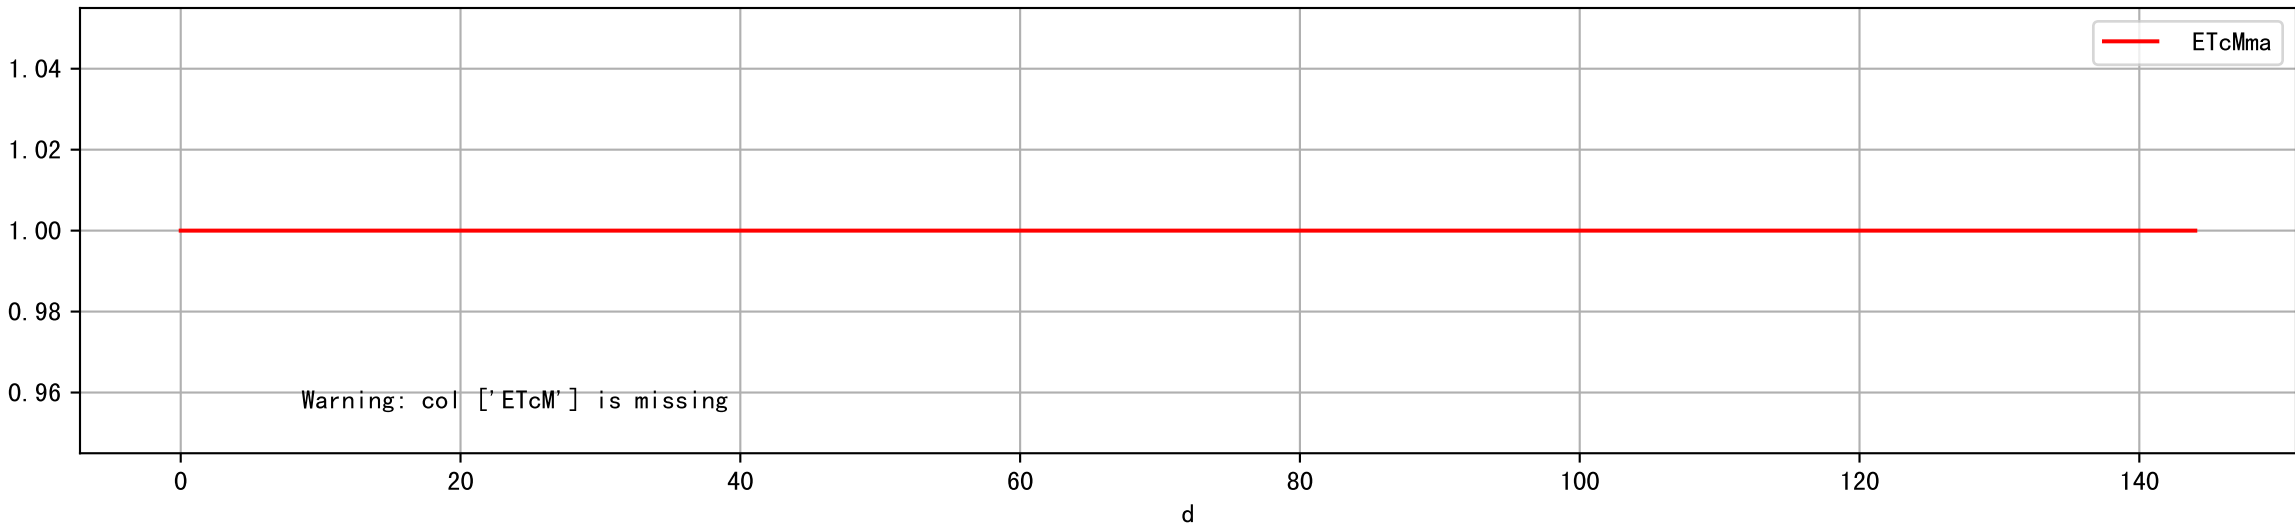

FgArea: [' 0' ]  
NC11 P7  
2026-03-10 (Day 144)

Plot [['EcFgro', 'EcFzExp', 'EcPltng', 'ECdef', 'EcParam', 'water\_ec']]

Plot [' ECopt ']

P7\_0: M\_E

plot dFFv

plot dfFv (daily Agg)

Plot minDeltaM, minDeltaMs, minDeltaMt

Daily %DeltaM and %DeltaM/1000ml ETcIdef for M\_E (-6.2%/D, -8.9%/1000ml ET)

ETcldef vs pctDeltaM and pdMPerEtL for M\_E

Plot ['FR', 'Fdu', 'soilSetVI']

ETcM and ETcMma

Plot [['taoc', 'taoc\_raw:ro', 'taoc\_avg:r-']]