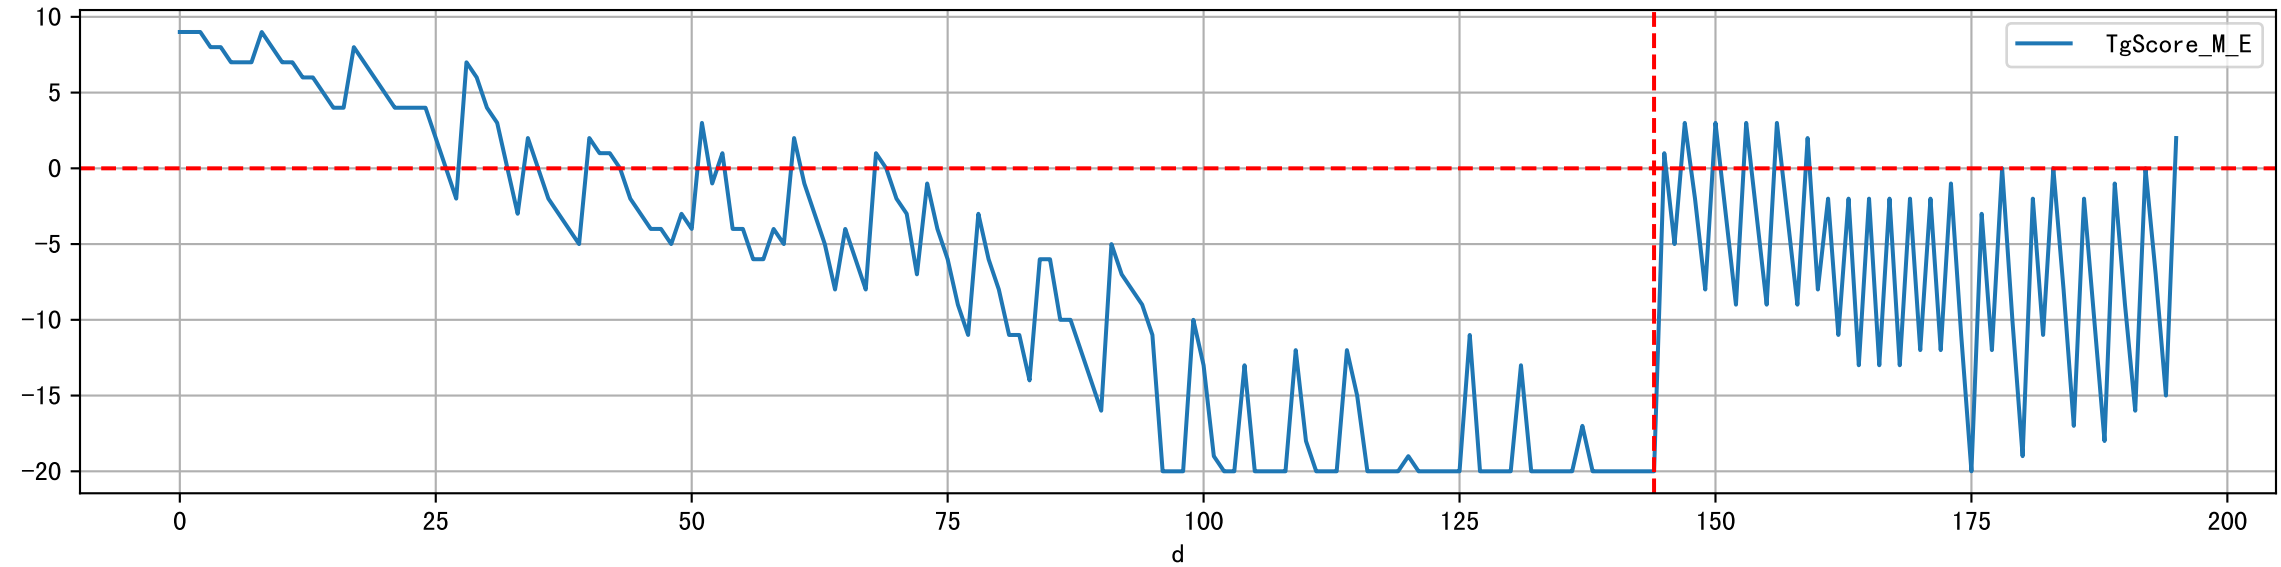

Fg Trigger Score (by Et and sensor)