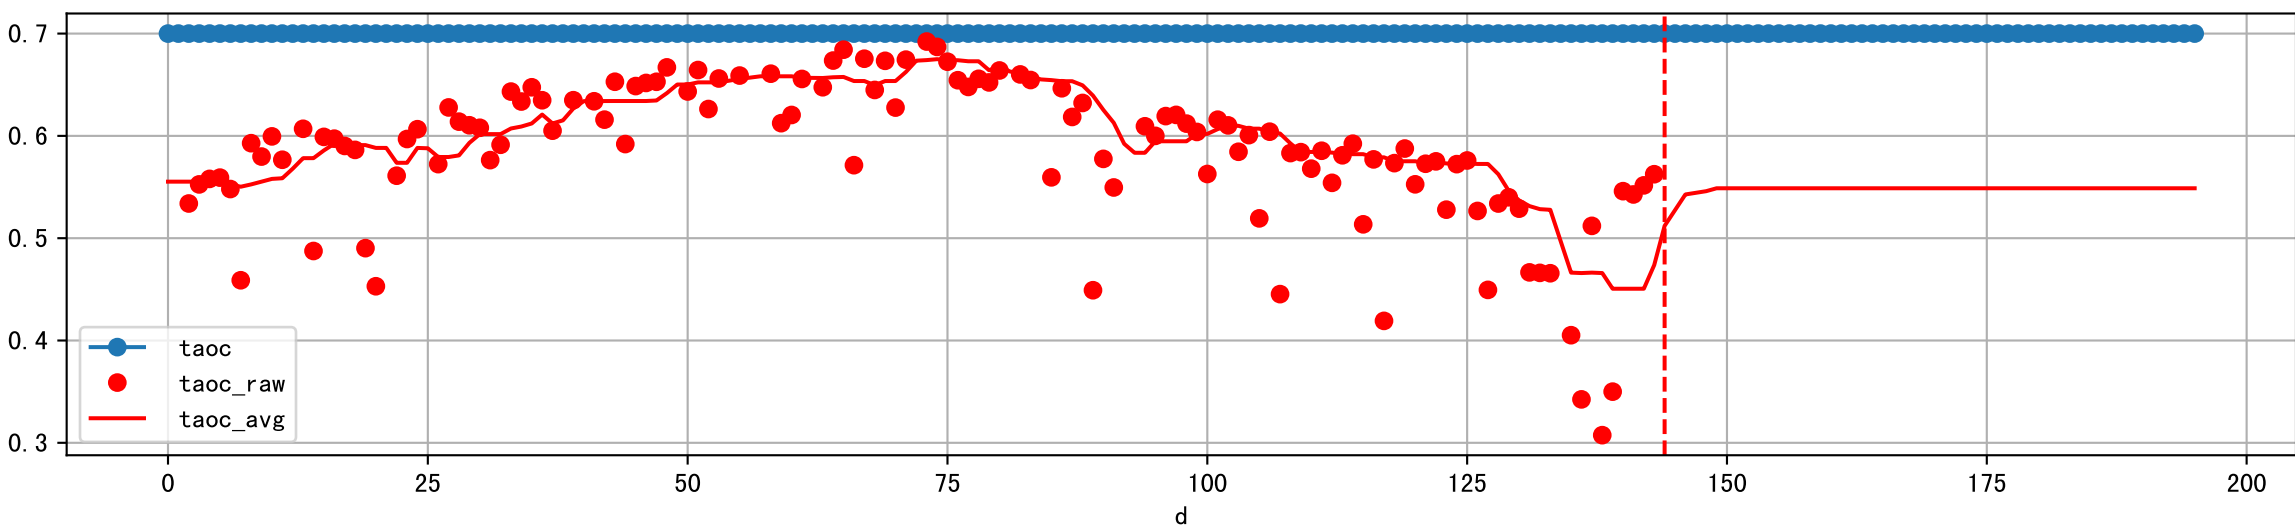

FgArea: [' 0' ]  
NC11 P7  
2026-03-10 (Day 144)

Plot [['EcFgro', 'EcFzExp', 'EcPltng', 'ECdef', 'EcParam', 'water\_ec']]

Plot [' ECopt ']

P7\_0: M\_E

plot dFFv

plot dfFv (daily Agg)

Plot minDeltaM, minDeltaMs, minDeltaMt

Daily %DeltaM and %DeltaM/1000ml ETcIdef for M\_E (-6.2%/D, -8.9%/1000ml ET)

ETcldef vs pctDeltaM and pdMPerEtL for M\_E

Plot ['FR', 'Fdu', 'soilSetVI']

ETcM and ETcMma

Plot [['taoc', 'taoc\_raw:ro', 'taoc\_avg:r-']]