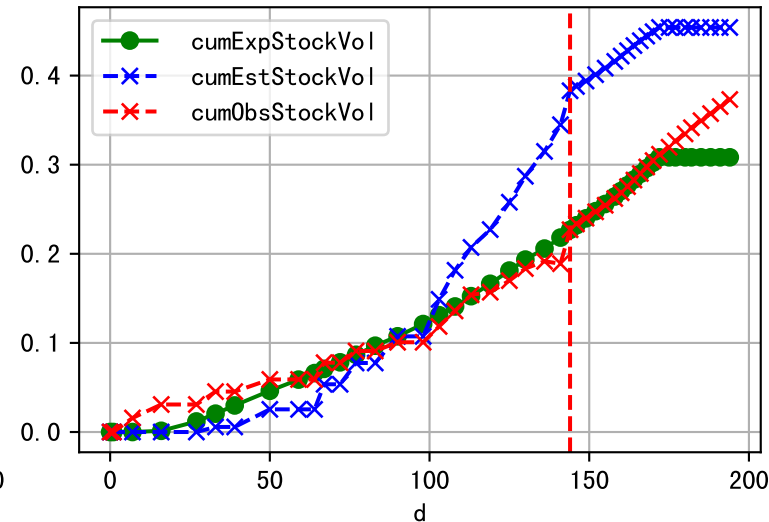

Plot liquid fertilizer usage