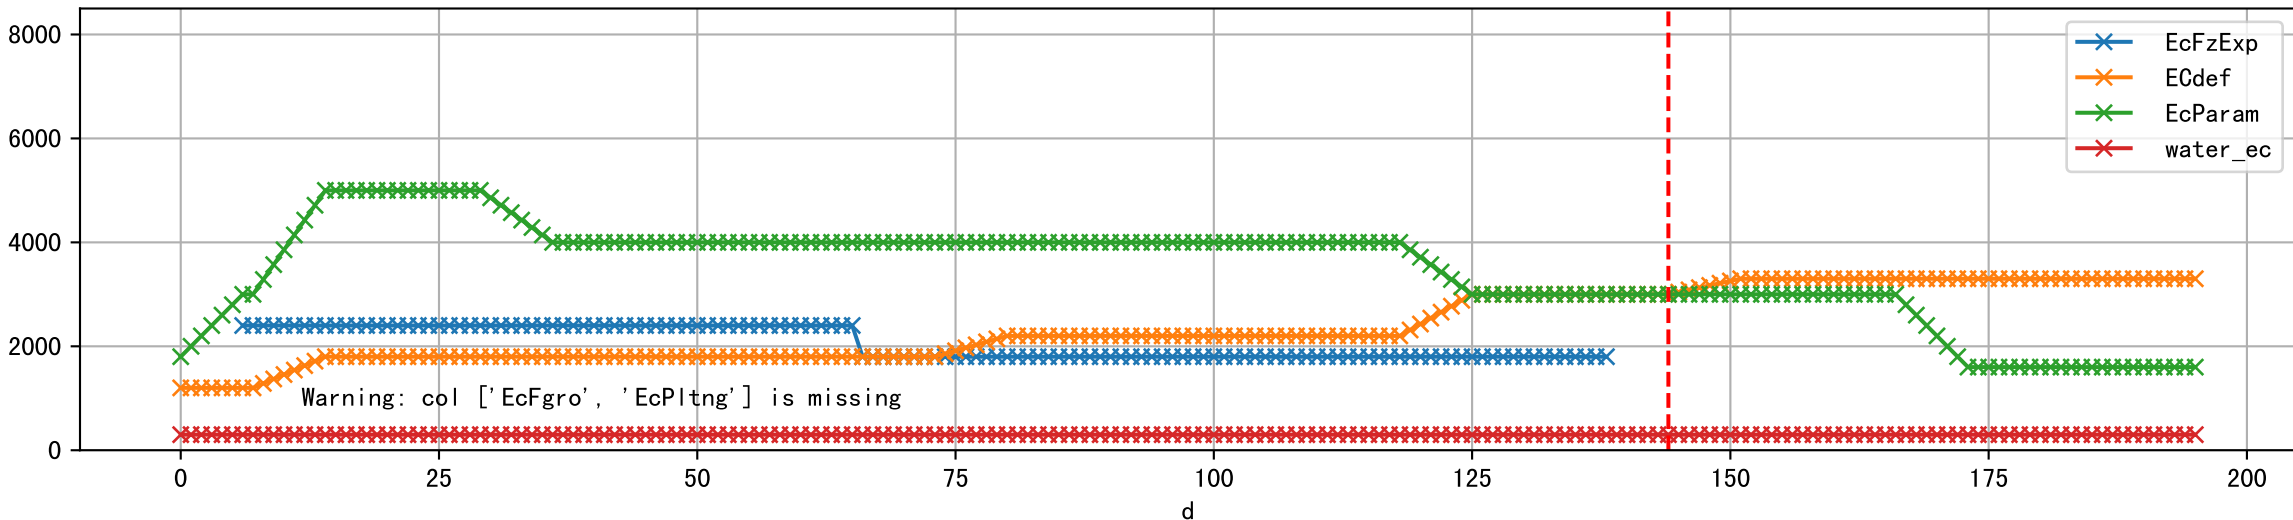

FgArea: [' 0' ]  
NC11 P7  
2026-03-10 (Day 144)

Plot [['EcFgro', 'EcFzExp', 'EcPltng', 'ECdef', 'EcParam', 'water\_ec']]

Plot [' ECopt ']

P7\_0: M\_E

plot dFFv

plot dfFv (daily Agg)

Plot minDeltaM, minDeltaMs, minDeltaMt

Daily %DeltaM and %DeltaM/1000ml ETcIdef for M\_E (-6.2%/D, -8.9%/1000ml ET)

ETcldef vs pctDeltaM and pdMPerEtL for M\_E

Plot ['FR', 'Fdu', 'soilSetVI']

ETcM and ETcMma

Plot [['taoc', 'taoc\_raw:ro', 'taoc\_avg:r-']]