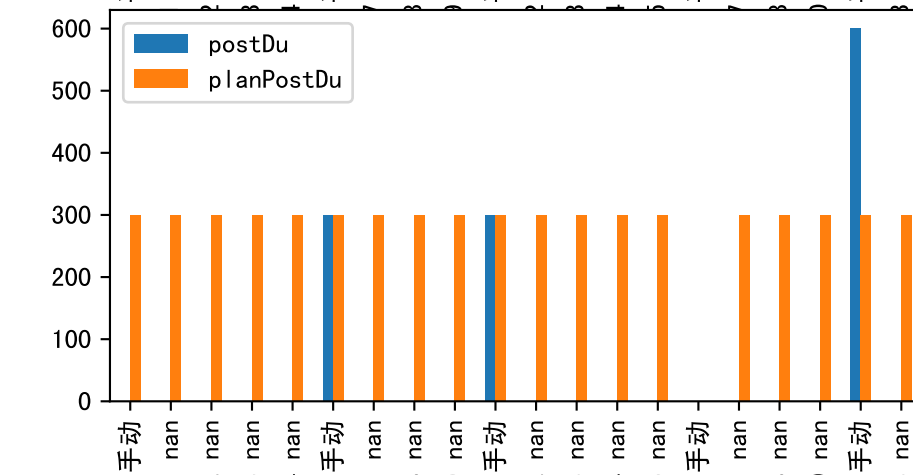

FgArea: [' 0' ]  
NC11 P7  
2026-03-10 (Day 144)

Plot [['EcFgro', 'EcFzExp', 'EcPltng', 'ECdef', 'EcParam', 'water\_ec']]

Plot [' ECopt ']

P7\_0: M\_E

plot dFFv

plot dfFv (daily Agg)

Plot minDeltaM, minDeltaMs, minDeltaMt

Daily %DeltaM and %DeltaM/1000ml ETcIdef for M\_E (-6.2%/D, -8.9%/1000ml ET)

ETcldef vs pctDeltaM and pdMPerEtL for M\_E

Plot ['FR', 'Fdu', 'soilSetVI']

ETcM and ETcMma

Plot [['taoc', 'taoc\_raw:ro', 'taoc\_avg:r-']]