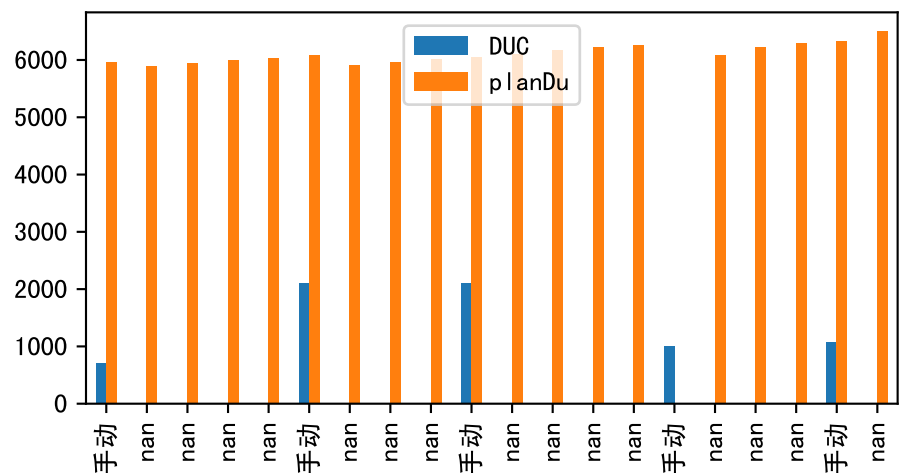

FgArea: [' 0' ]  
NC11 P7  
2026-03-10 (Day 144)

Plot [['EcFgro', 'EcFzExp', 'EcPltng', 'ECdef', 'EcParam', 'water\_ec']]

Plot [' ECopt ']

P7\_0: M\_E

plot dFFv

plot dfFv (daily Agg)

Plot minDeltaM, minDeltaMs, minDeltaMt

Daily %DeltaM and %DeltaM/1000ml ETcIdef for M\_E (-6.2%/D, -8.9%/1000ml ET)

ETcldef vs pctDeltaM and pdMPerEtL for M\_E

Plot ['FR', 'Fdu', 'soilSetVI']

ETcM and ETcMma

Plot [['taoc', 'taoc\_raw:ro', 'taoc\_avg:r-']]