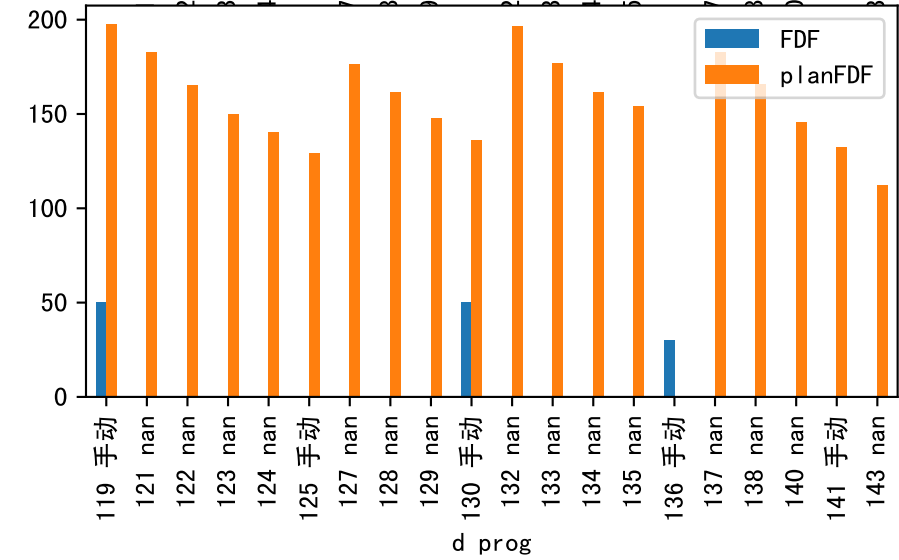

FgArea: [' 0' ]  
NC11 P7  
2026-03-10 (Day 144)

Plot [['EcFgro', 'EcFzExp', 'EcPltng', 'ECdef', 'EcParam', 'water\_ec']]

Plot [' ECopt ']

P7\_0: M\_E

plot dFFv

plot dfFv (daily Agg)

Plot minDeltaM, minDeltaMs, minDeltaMt

Daily %DeltaM and %DeltaM/1000ml ETcIdef for M\_E (-6.2%/D, -8.9%/1000ml ET)

ETcldef vs pctDeltaM and pdMPerEtL for M\_E

Plot ['FR', 'Fdu', 'soilSetVI']

ETcM and ETcMma

Plot [['taoc', 'taoc\_raw:ro', 'taoc\_avg:r-']]