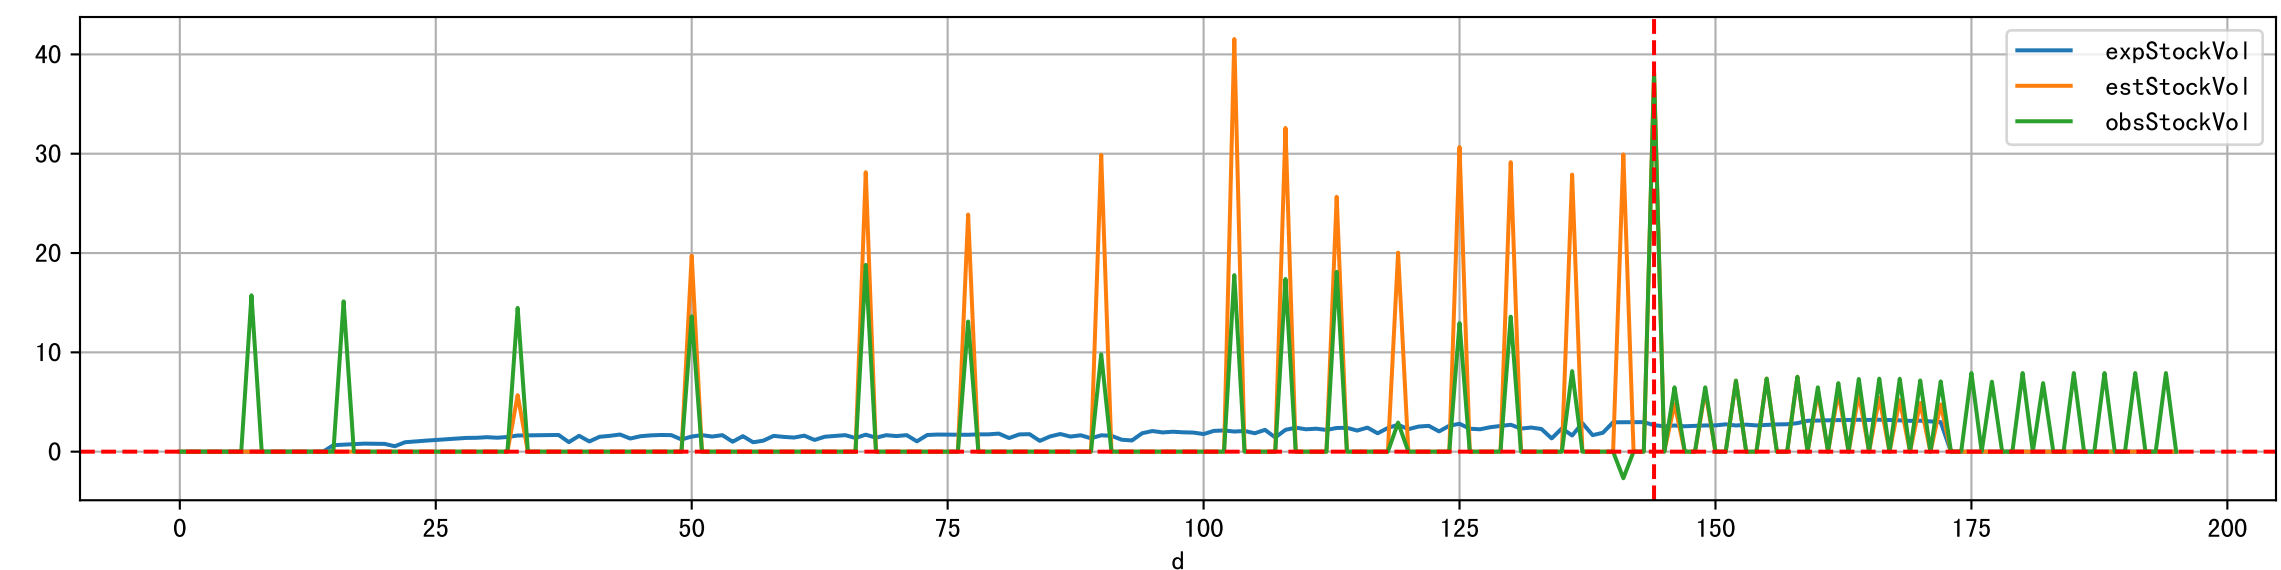

Fg Trigger Score (by Et and sensor)