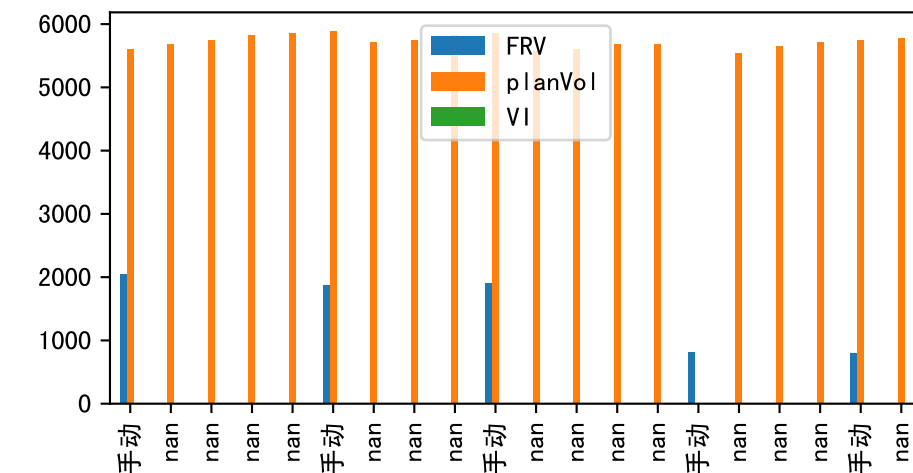

FgArea: [' 0' ]  
NC11 P7  
2026-03-10 (Day 144)

Plot [['EcFgro', 'EcFzExp', 'EcPltng', 'ECdef', 'EcParam', 'water\_ec']]

Plot [' ECopt ']

P7\_0: M\_E

plot dFFv

plot dfFv (daily Agg)

Plot minDeltaM, minDeltaMs, minDeltaMt

Daily %DeltaM and %DeltaM/1000ml ETcIdef for M\_E (-6.2%/D, -8.9%/1000ml ET)

ETcldef vs pctDeltaM and pdMPerEtL for M\_E

Plot ['FR', 'Fdu', 'soilSetVI']

ETcM and ETcMma

Plot [['taoc', 'taoc\_raw:ro', 'taoc\_avg:r-']]