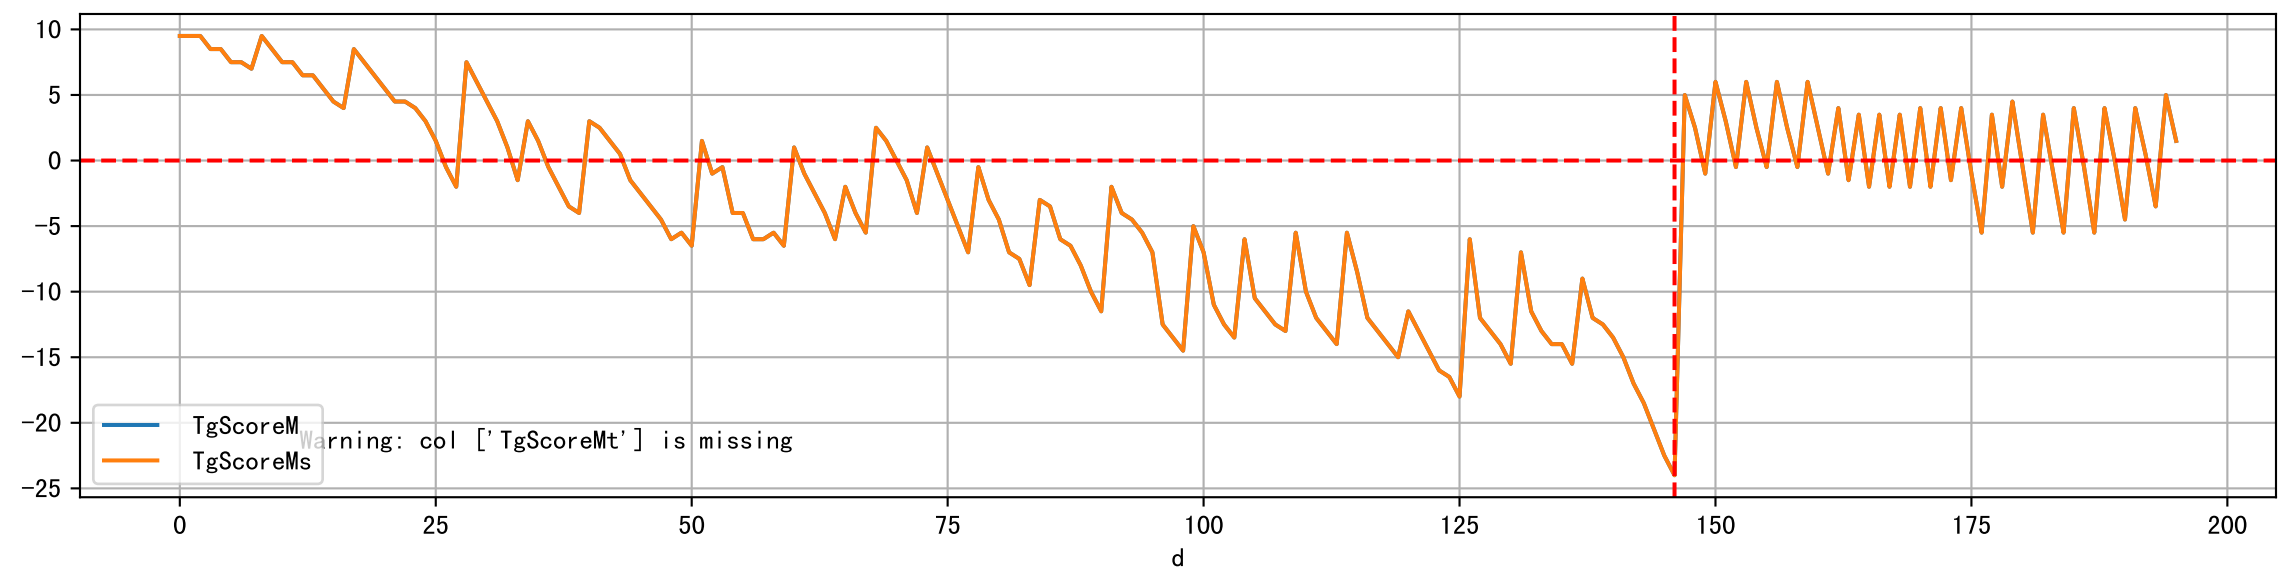

Fg Trigger Score (by Et and sensor)