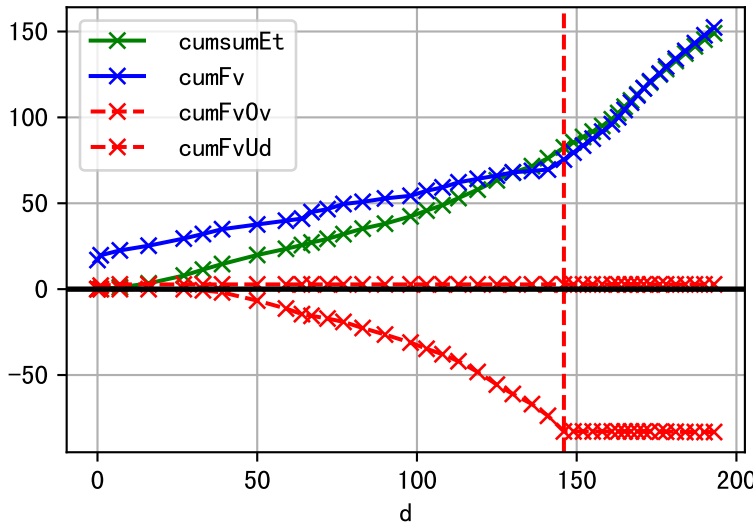

Plot liquid fertilizer usage