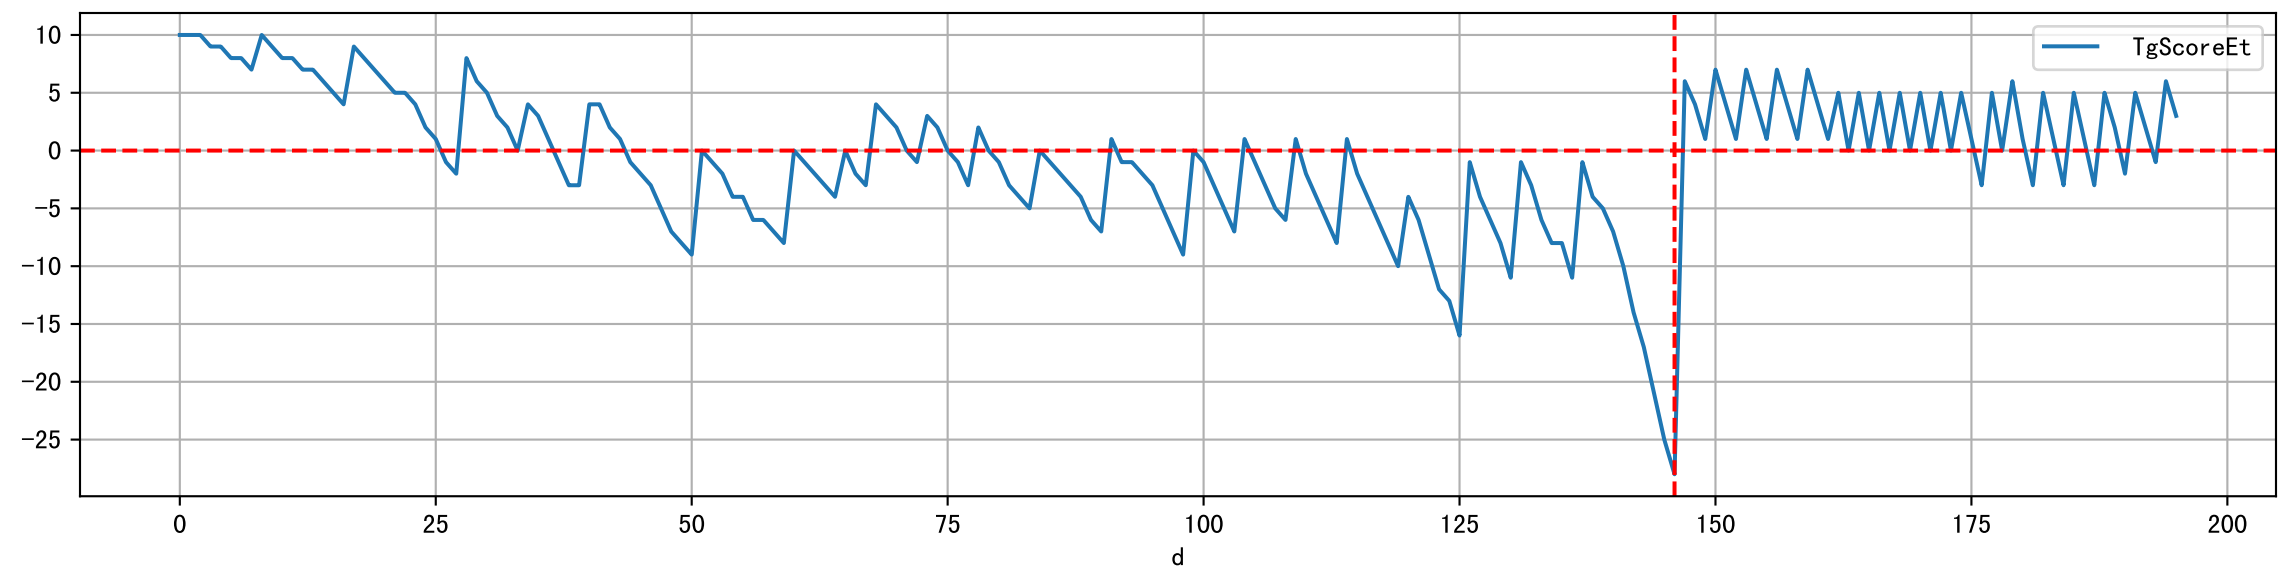

Fg Trigger Score (by Et and sensor)