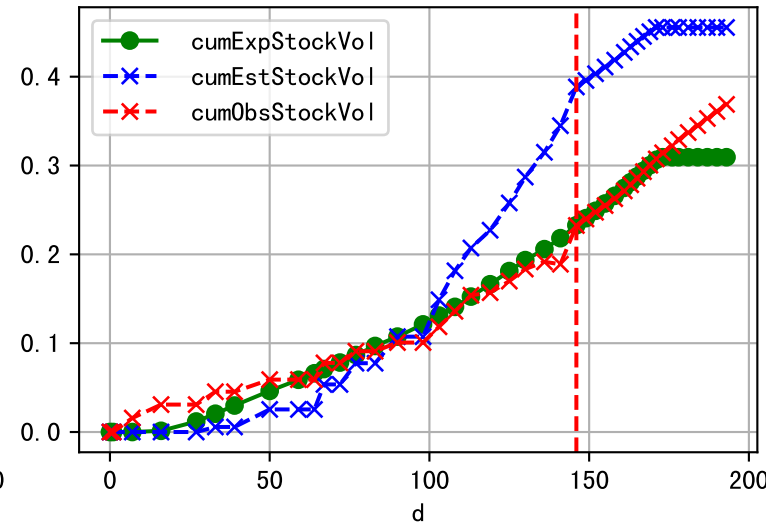

Plot liquid fertilizer usage