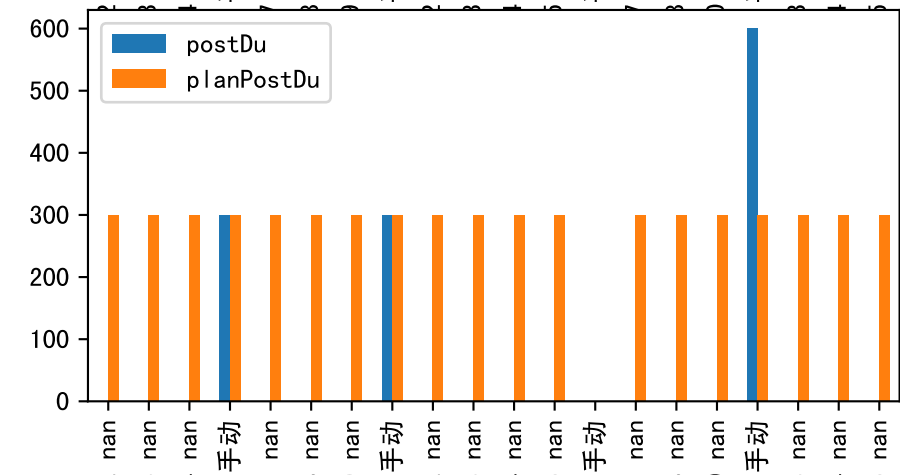

FgArea: [' 0']
NC11 P7
2026-03-12 (Day 146)

Plot [['EcFgro', 'EcFzExp', 'EcPltng', 'ECdef', 'EcParam', 'water_ec']]

Warning: col ['EcFgro', 'EcPltng'] is missing

Plot [' ECopt ']

P7_0: M_E

plot dFFv

plot dfFv (daily Agg)

Plot minDeltaM, minDeltaMs, minDeltaMt

Daily %DeltaM and %DeltaM/1000ml ETcIdef for M_E (-6.2%/D, -5.4%/1000ml ET)

ETcldef vs pctDeltaM and pdMPerEtL for M_E

Plot ['FR', 'Fdu', 'soilSetVI']

ETcM and ETcMma