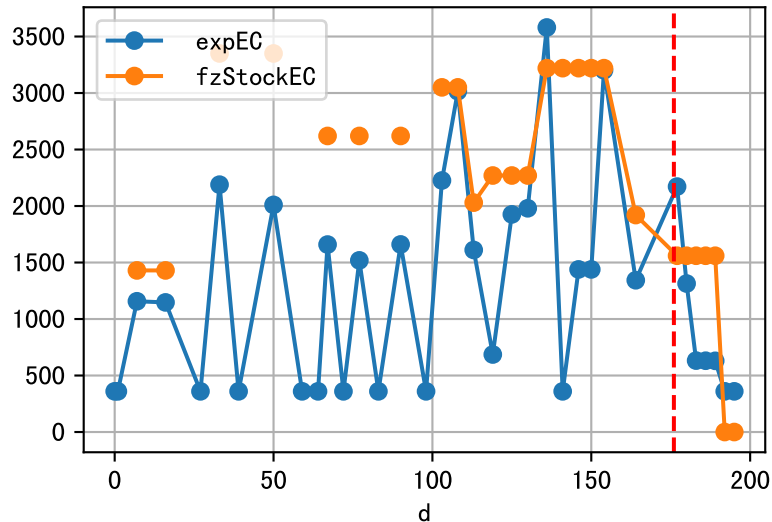

Plot liquid fertilizer usage