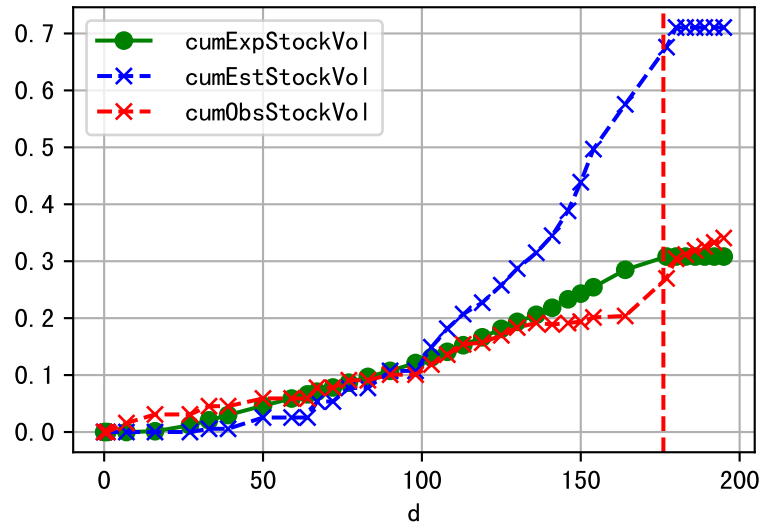

Plot liquid fertilizer usage