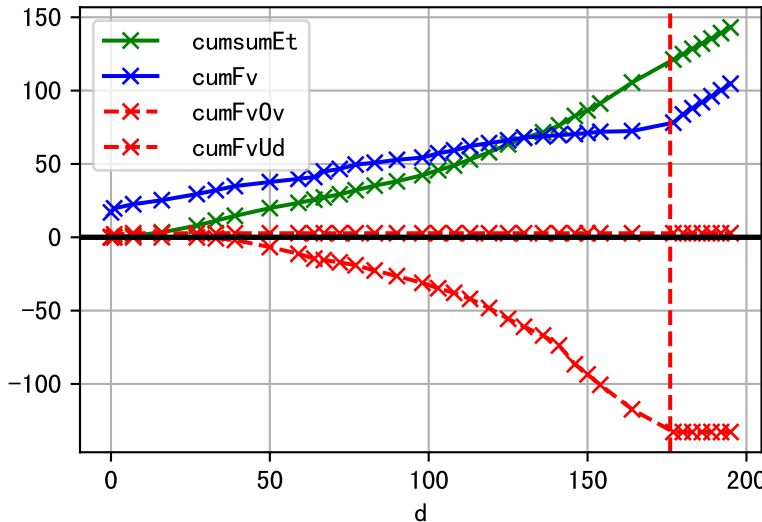

Plot liquid fertilizer usage