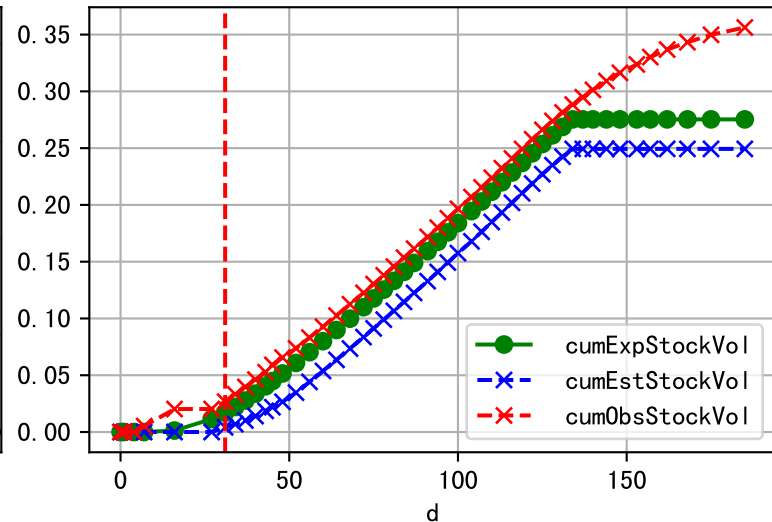

Plot liquid fertilizer usage