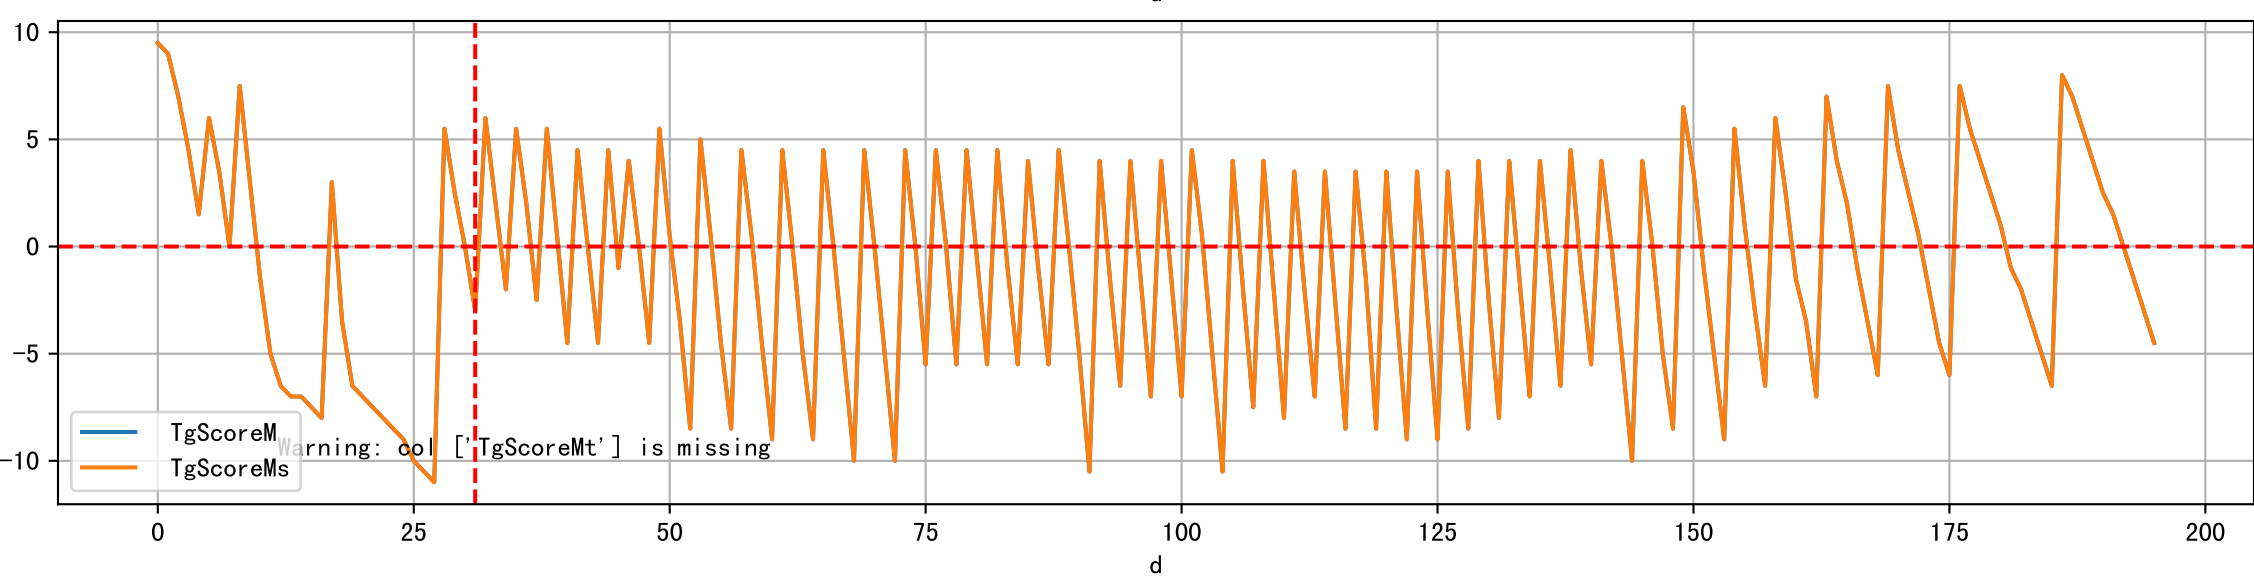

Fg Trigger Score (by Et and sensor)