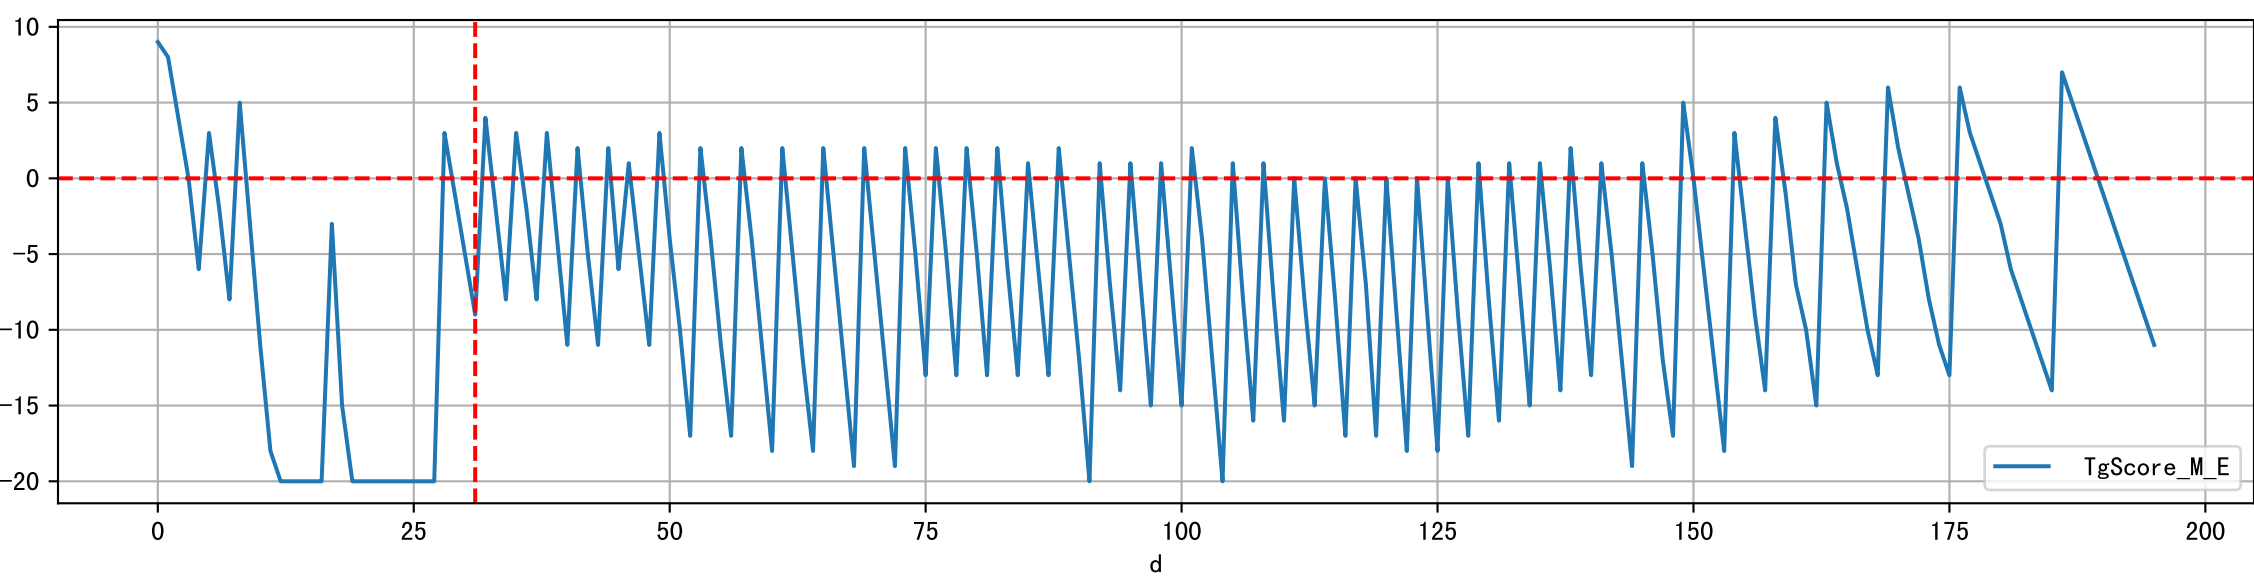

Fg Trigger Score (by Et and sensor)