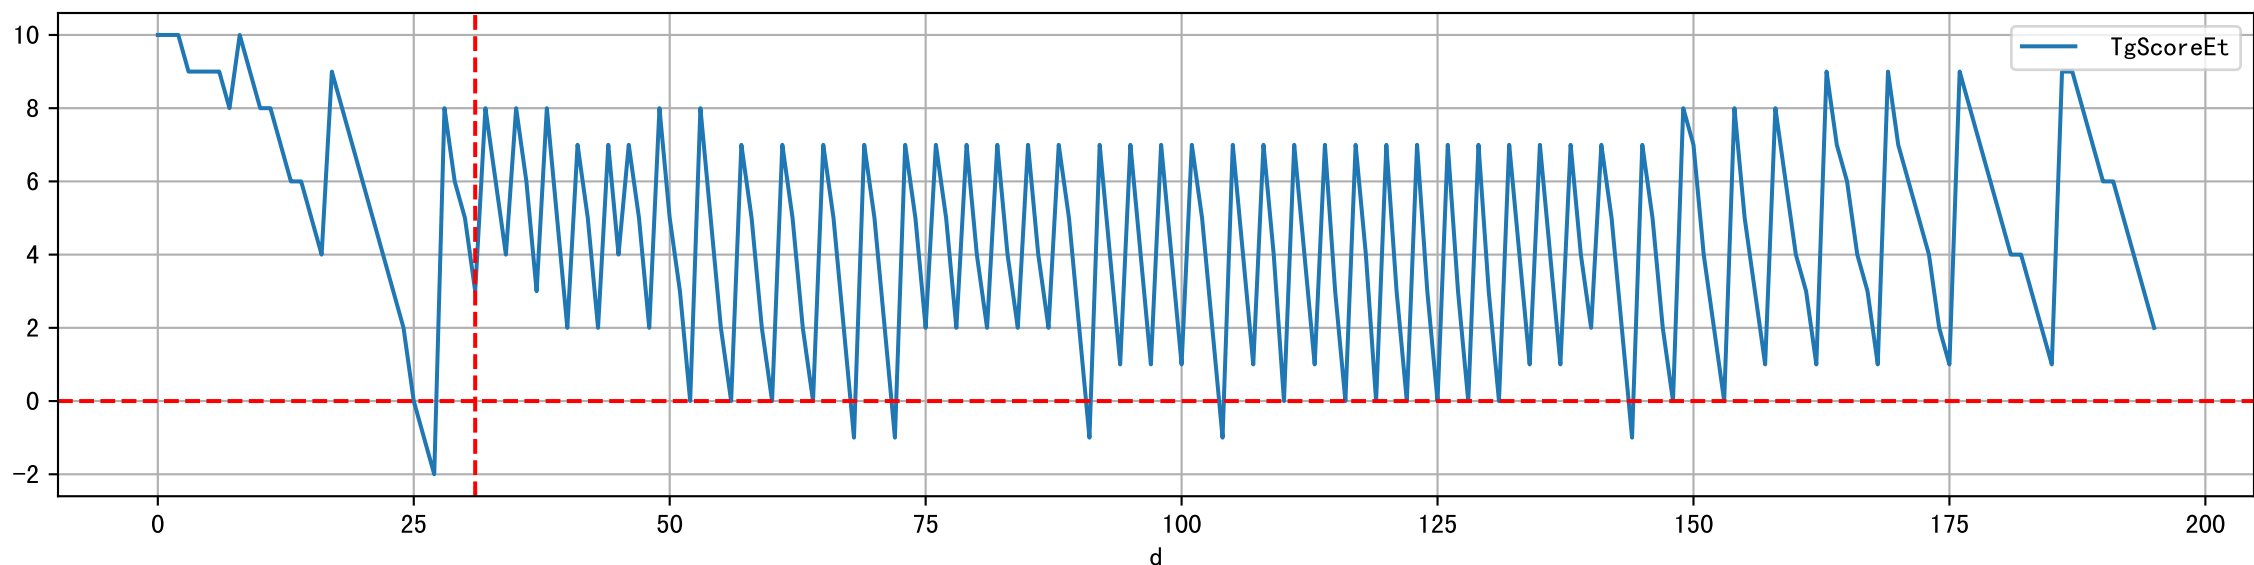

Fg Trigger Score (by Et and sensor)