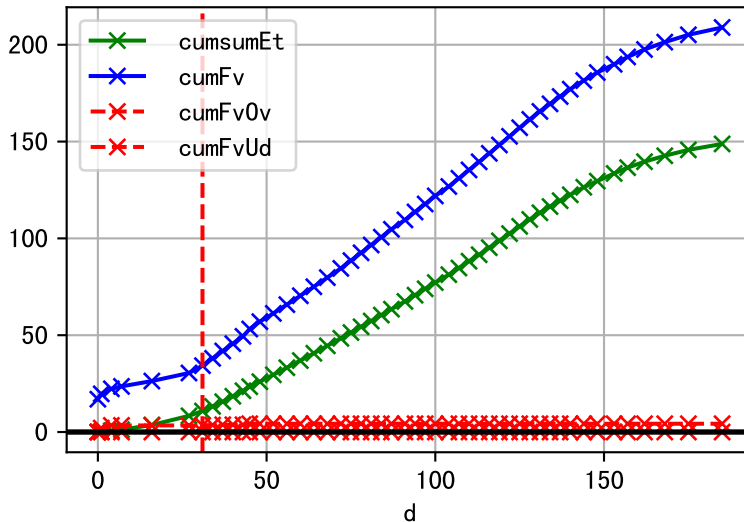

Plot liquid fertilizer usage