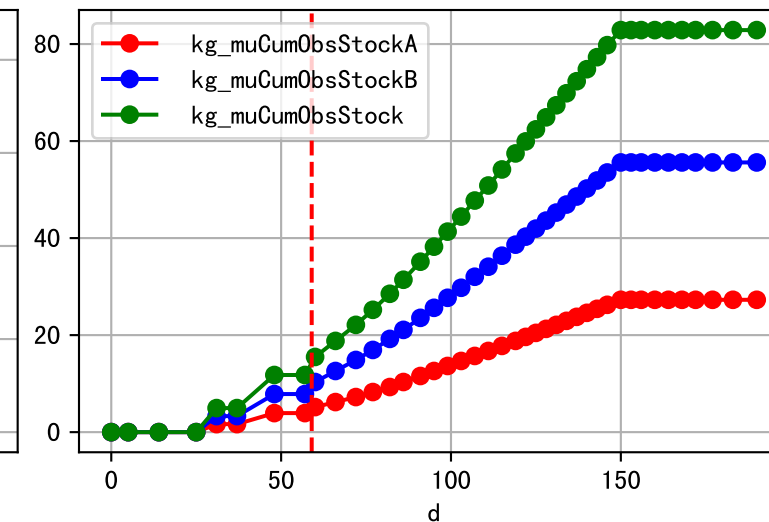

Daily %DeltaM and %DeltaM/1000ml ETcIdef for M\_W (-0.6%/D, -2.3%/1000ml ET)

ETcldef vs pctDeltaM and pdMPerEtL for M\_W

Fdu, duBegFit, and duBeg moving average

Plot ['FR', 'Fdu', 'soilSetVI']

ETcM and ETcMma

Plot [['taoc', 'taoc\_raw:ro', 'taoc\_avg:r-']]

note	fz	fzStockID	expFDF	expEC	preDu	fzDu	p
假设未如期灌溉	丰码有品果期肥		nan	nan	0.0	0.0	
假设未如期灌溉	丰码有品果期肥		nan	nan	0.0	0.0	
假设未如期灌溉	丰码有品果期肥		nan	nan	0.0	0.0	
假设未如期灌溉	丰码有品果期肥		nan	nan	0.0	0.0	
假设未如期灌溉	丰码有品果期肥		nan	nan	0.0	0.0	
如期灌溉, 灌溉透支2874ml/株, 肥料名缺失(假设只灌清水)	丰码有品果期肥	NA	nan	360.0	600.0	2248.0	
预期灌溉	丰码有品果期肥	1033	327.0	1064.0	983.0	4282.0	
预期灌溉	丰码有品果期肥	1033	364.1	1011.0	849.0	4400.0	
预期灌溉	丰码有品果期肥	1033	368.8	1005.0	832.0	4400.0	
预期灌溉	丰码有品果期肥	TBD	404.9	781.0	702.0	4400.0	

Fg Trigger Score (by Et and sensor)

Plot liquid fertilizer usage

Plot solid fertilizer (kg/mu) usage

Fertilizer Range Source: kerleyL, kerleyH, UnivFL, TNAI, Haifa