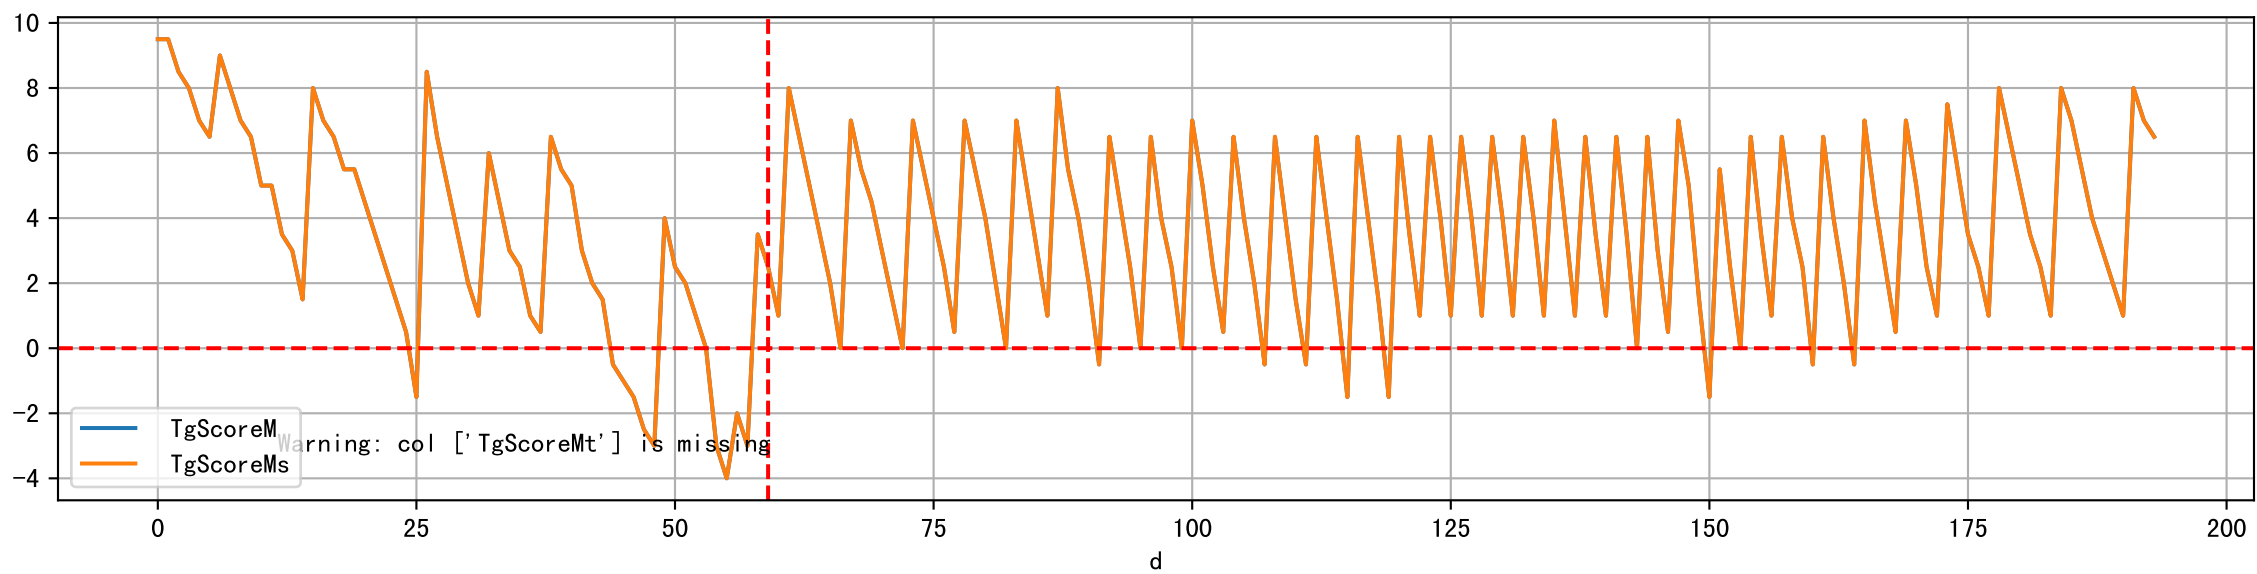

Fg Trigger Score (by Et and sensor)