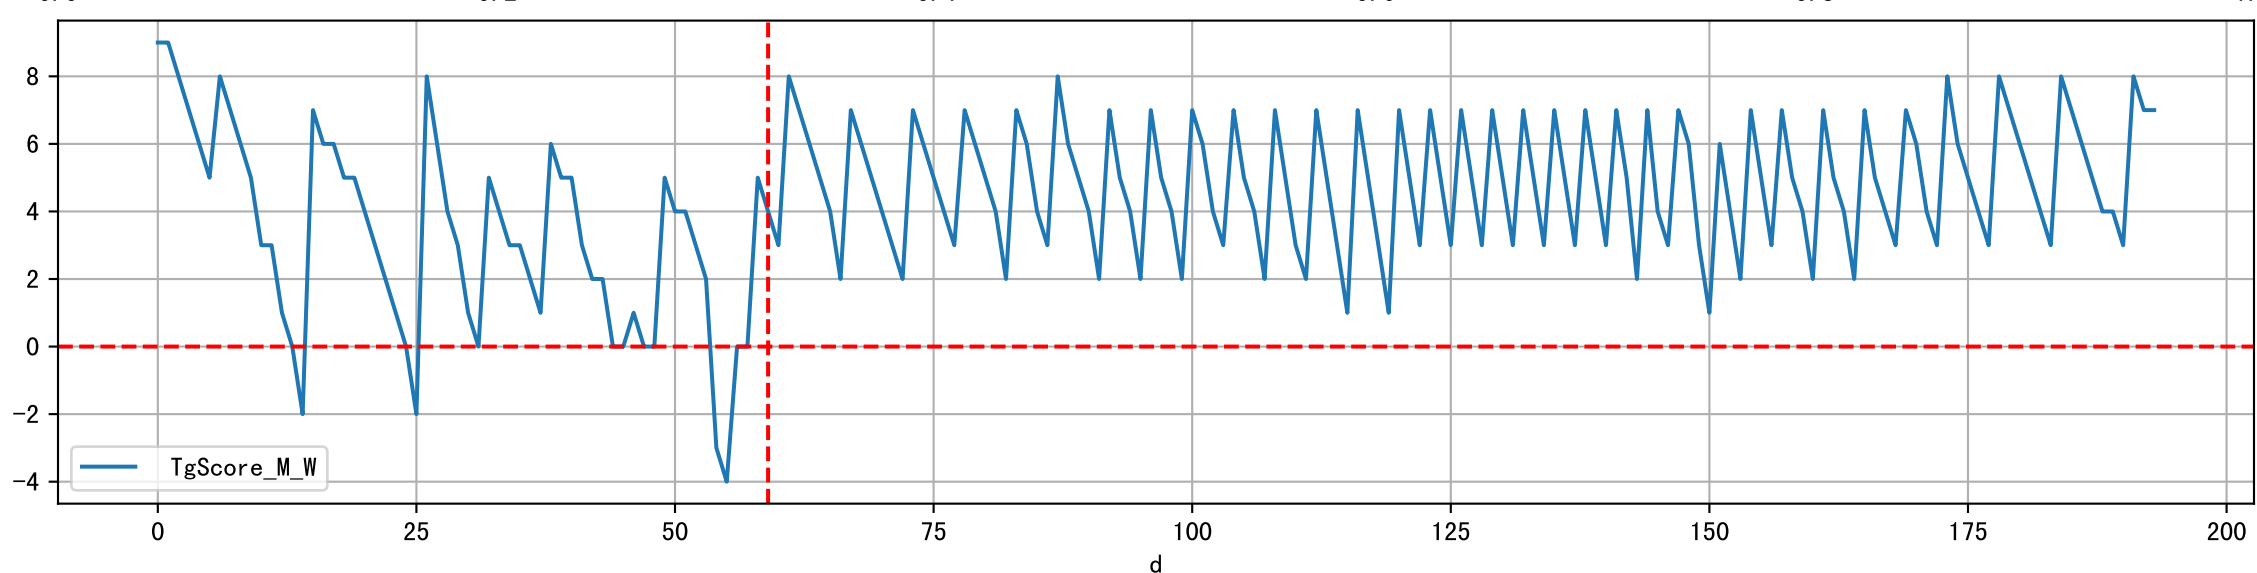

Fg Trigger Score (by Et and sensor)