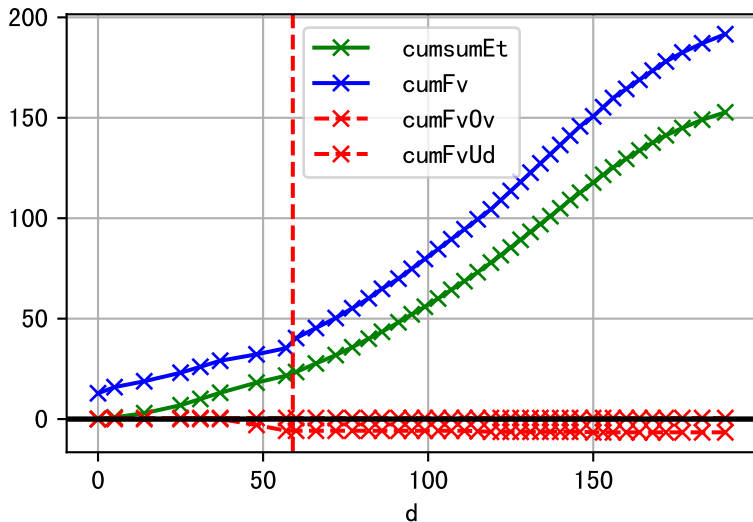

Plot liquid fertilizer usage