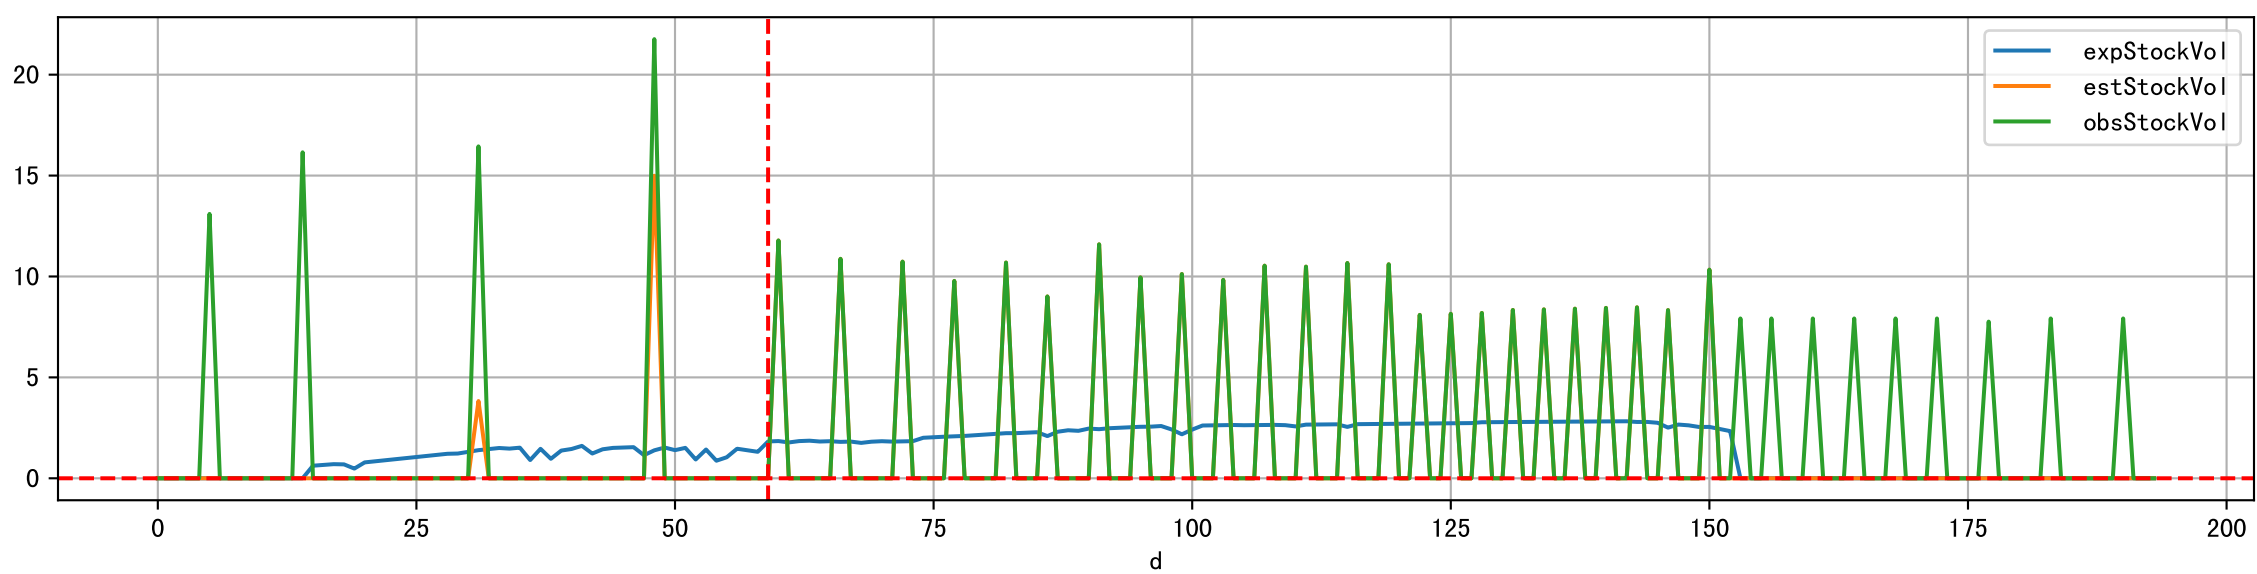

Daily %DeltaM and %DeltaM/1000ml ETcIdef for M\_W (-0.6%/D, -2.3%/1000ml ET)

ETcldef vs pctDeltaM and pdMPerEtL for M\_W

Fdu, duBegFit, and duBeg moving average

Plot ['FR', 'Fdu', 'soilSetVI']

ETcM and ETcMma

Plot [['taoc', 'taoc\_raw:ro', 'taoc\_avg:r-']]

note	fz	fzStockID	expFDF	expEC	preDu	fzDu	p
假设未如期灌溉	丰码有品果期肥		nan	nan	0.0	0.0	
假设未如期灌溉	丰码有品果期肥		nan	nan	0.0	0.0	
假设未如期灌溉	丰码有品果期肥		nan	nan	0.0	0.0	
假设未如期灌溉	丰码有品果期肥		nan	nan	0.0	0.0	
假设未如期灌溉	丰码有品果期肥		nan	nan	0.0	0.0	
如期灌溉, 灌溉透支2874ml/株, 肥料名缺失(假设只灌清水)	丰码有品果期肥	NA	nan	360.0	600.0	2248.0	
预期灌溉	丰码有品果期肥	1033	327.0	1064.0	983.0	4282.0	
预期灌溉	丰码有品果期肥	1033	364.1	1011.0	849.0	4400.0	
预期灌溉	丰码有品果期肥	1033	368.8	1005.0	832.0	4400.0	
预期灌溉	丰码有品果期肥	TBD	404.9	781.0	702.0	4400.0	

Fg Trigger Score (by Et and sensor)

Plot liquid fertilizer usage

Plot solid fertilizer (kg/mu) usage

Fertilizer Range Source: kerleyL, kerleyH, UnivFL, TNAI, Haifa