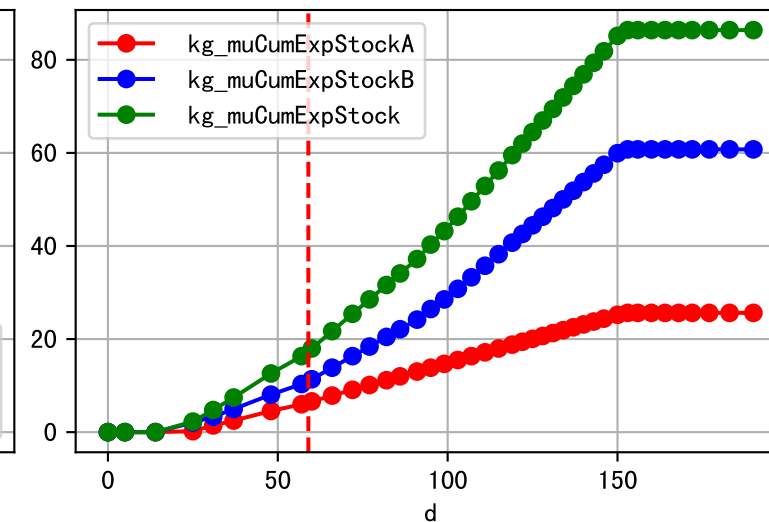

Daily %DeltaM and %DeltaM/1000ml ETcIdef for M\_W (-0.6%/D, -2.3%/1000ml ET)

ETcldef vs pctDeltaM and pdMPerEtL for M\_W

Fdu, duBegFit, and duBeg moving average

Plot ['FR', 'Fdu', 'soilSetVI']

ETcM and ETcMma

Plot [['taoc', 'taoc\_raw:ro', 'taoc\_avg:r-']]

note	fz	fzStockID	expFDF	expEC	preDu	fzDu	p
假设未如期灌溉	丰码有品果期肥		nan	nan	0.0	0.0	
假设未如期灌溉	丰码有品果期肥		nan	nan	0.0	0.0	
假设未如期灌溉	丰码有品果期肥		nan	nan	0.0	0.0	
假设未如期灌溉	丰码有品果期肥		nan	nan	0.0	0.0	
假设未如期灌溉	丰码有品果期肥		nan	nan	0.0	0.0	
如期灌溉, 灌溉透支2874ml/株, 肥料名缺失(假设只灌清水)	丰码有品果期肥	NA	nan	360.0	600.0	2248.0	
预期灌溉	丰码有品果期肥	1033	327.0	1064.0	983.0	4282.0	
预期灌溉	丰码有品果期肥	1033	364.1	1011.0	849.0	4400.0	
预期灌溉	丰码有品果期肥	1033	368.8	1005.0	832.0	4400.0	
预期灌溉	丰码有品果期肥	TBD	404.9	781.0	702.0	4400.0	

Fg Trigger Score (by Et and sensor)

Plot liquid fertilizer usage

Plot solid fertilizer (kg/mu) usage

Fertilizer Range Source: kerleyL, kerleyH, UnivFL, TNAI, Haifa