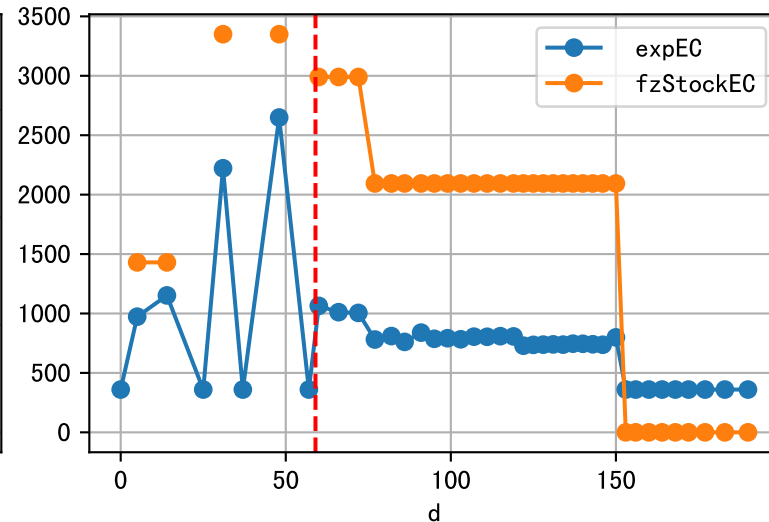

Daily %DeltaM and %DeltaM/1000ml ETcIdef for M\_W (-0.6%/D, -2.3%/1000ml ET)

ETcldef vs pctDeltaM and pdMPerEtL for M\_W

Fdu, duBegFit, and duBeg moving average

Plot ['FR', 'Fdu', 'soilSetVI']

ETcM and ETcMma

Plot [['taoc', 'taoc\_raw:ro', 'taoc\_avg:r-']]

note	fz	fzStockID	expFDF	expEC	preDu	fzDu	p
假设未如期灌溉	丰码有品果期肥		nan	nan	0.0	0.0	
假设未如期灌溉	丰码有品果期肥		nan	nan	0.0	0.0	
假设未如期灌溉	丰码有品果期肥		nan	nan	0.0	0.0	
假设未如期灌溉	丰码有品果期肥		nan	nan	0.0	0.0	
假设未如期灌溉	丰码有品果期肥		nan	nan	0.0	0.0	
如期灌溉, 灌溉透支2874ml/株, 肥料名缺失(假设只灌清水)	丰码有品果期肥	NA	nan	360.0	600.0	2248.0	
预期灌溉	丰码有品果期肥	1033	327.0	1064.0	983.0	4282.0	
预期灌溉	丰码有品果期肥	1033	364.1	1011.0	849.0	4400.0	
预期灌溉	丰码有品果期肥	1033	368.8	1005.0	832.0	4400.0	
预期灌溉	丰码有品果期肥	TBD	404.9	781.0	702.0	4400.0	

Fg Trigger Score (by Et and sensor)

Plot liquid fertilizer usage

Plot solid fertilizer (kg/mu) usage

Fertilizer Range Source: kerleyL, kerleyH, UnivFL, TNAI, Haifa