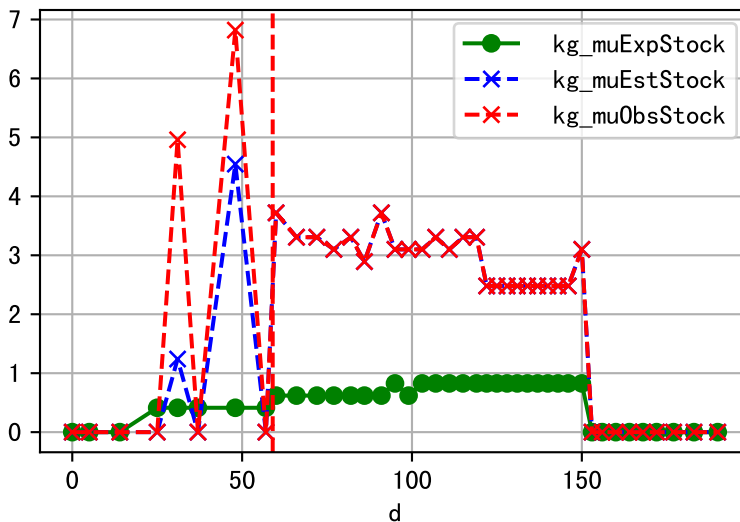

Daily %DeltaM and %DeltaM/1000ml ETcIdef for M\_W (-0.6%/D, -2.3%/1000ml ET)

ETcldef vs pctDeltaM and pdMPerEtL for M\_W

Fdu, duBegFit, and duBeg moving average

Plot ['FR', 'Fdu', 'soilSetVI']

ETcM and ETcMma

Plot [['taoc', 'taoc\_raw:ro', 'taoc\_avg:r-']]

note	fz	fzStockID	expFDF	expEC	preDu	fzDu	p
假设未如期灌溉	丰码有品果期肥		nan	nan	0.0	0.0	
假设未如期灌溉	丰码有品果期肥		nan	nan	0.0	0.0	
假设未如期灌溉	丰码有品果期肥		nan	nan	0.0	0.0	
假设未如期灌溉	丰码有品果期肥		nan	nan	0.0	0.0	
假设未如期灌溉	丰码有品果期肥		nan	nan	0.0	0.0	
如期灌溉, 灌溉透支2874ml/株, 肥料名缺失(假设只灌清水)	丰码有品果期肥	NA	nan	360.0	600.0	2248.0	
预期灌溉	丰码有品果期肥	1033	327.0	1064.0	983.0	4282.0	
预期灌溉	丰码有品果期肥	1033	364.1	1011.0	849.0	4400.0	
预期灌溉	丰码有品果期肥	1033	368.8	1005.0	832.0	4400.0	
预期灌溉	丰码有品果期肥	TBD	404.9	781.0	702.0	4400.0	

Fg Trigger Score (by Et and sensor)

Plot liquid fertilizer usage

Plot solid fertilizer (kg/mu) usage

Fertilizer Range Source: kerleyL, kerleyH, UnivFL, TNAI, Haifa