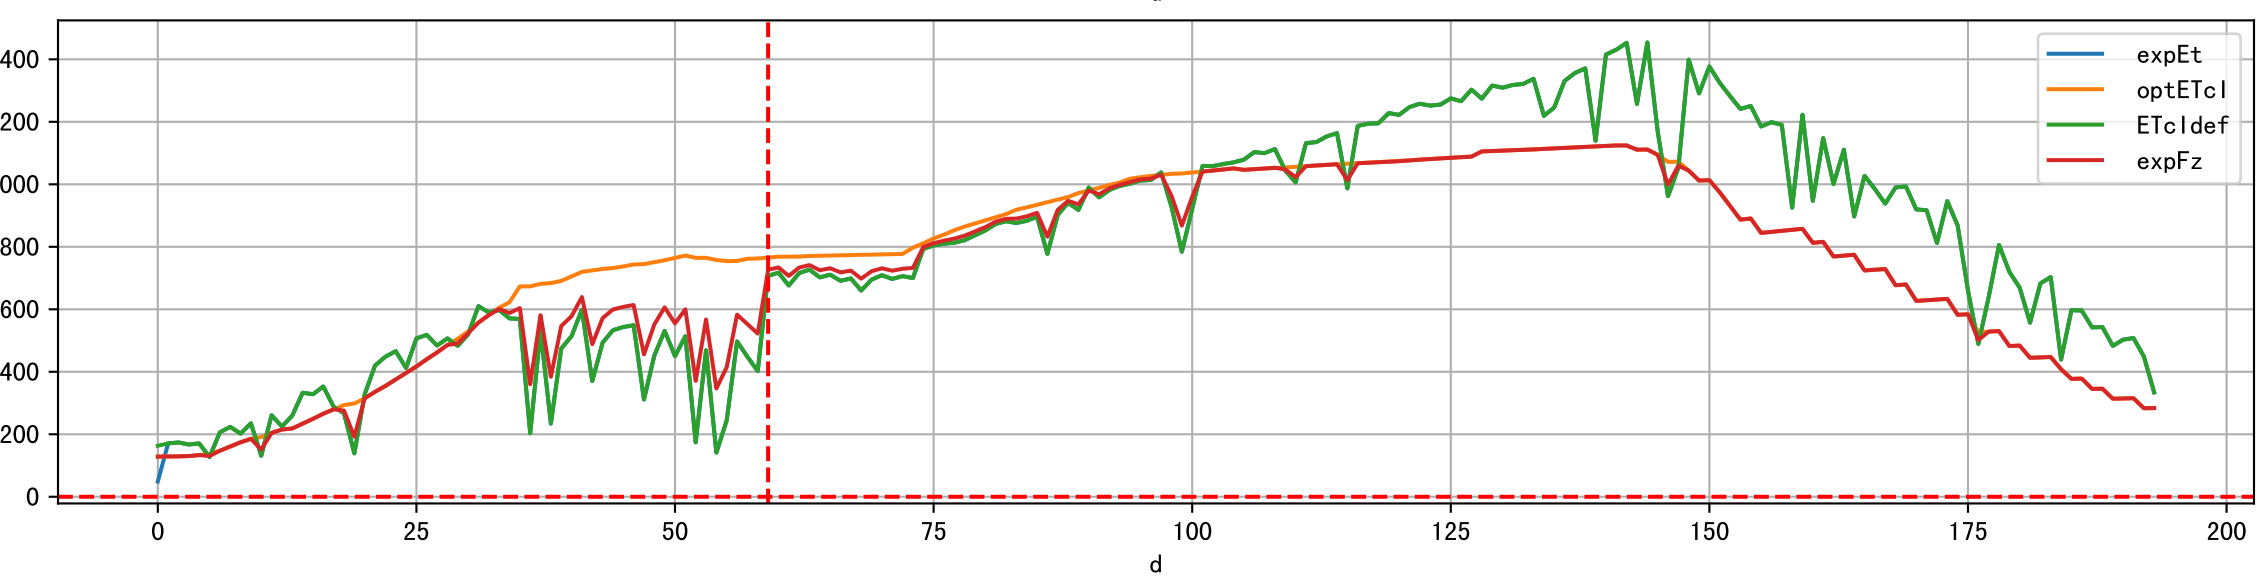

Daily %DeltaM and %DeltaM/1000ml ETcIdef for M\_W (-0.6%/D, -2.3%/1000ml ET)

ETcldef vs pctDeltaM and pdMPerEtL for M\_W

Fdu, duBegFit, and duBeg moving average

Plot ['FR', 'Fdu', 'soilSetVI']

ETcM and ETcMma

Plot [['taoc', 'taoc\_raw:ro', 'taoc\_avg:r-']]

note	fz	fzStockID	expFDF	expEC	preDu	fzDu	p
假设未如期灌溉	丰码有品果期肥		nan	nan	0.0	0.0	
假设未如期灌溉	丰码有品果期肥		nan	nan	0.0	0.0	
假设未如期灌溉	丰码有品果期肥		nan	nan	0.0	0.0	
假设未如期灌溉	丰码有品果期肥		nan	nan	0.0	0.0	
假设未如期灌溉	丰码有品果期肥		nan	nan	0.0	0.0	
如期灌溉, 灌溉透支2874ml/株, 肥料名缺失(假设只灌清水)	丰码有品果期肥	NA	nan	360.0	600.0	2248.0	
预期灌溉	丰码有品果期肥	1033	327.0	1064.0	983.0	4282.0	
预期灌溉	丰码有品果期肥	1033	364.1	1011.0	849.0	4400.0	
预期灌溉	丰码有品果期肥	1033	368.8	1005.0	832.0	4400.0	
预期灌溉	丰码有品果期肥	TBD	404.9	781.0	702.0	4400.0	

Fg Trigger Score (by Et and sensor)

Plot liquid fertilizer usage

Plot solid fertilizer (kg/mu) usage

Fertilizer Range Source: kerleyL, kerleyH, UnivFL, TNAI, Haifa