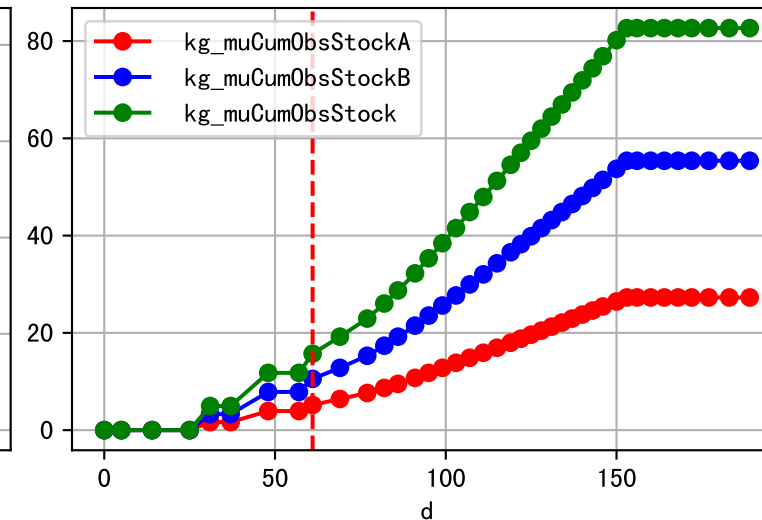

Daily %DeltaM and %DeltaM/1000ml ETcIdef for M\_W (-0.6%/D, -2.2%/1000ml ET)

ETcldef vs pctDeltaM and pdMPerEtL for M\_W

Fdu, duBegFit, and duBeg moving average

Plot ['FR', 'Fdu', 'soilSetVI']

ETcM and ETcMma

Plot [['taoc', 'taoc\_raw:ro', 'taoc\_avg:r-']]

note	fz	fzStockID	expFDF	expEC	preDu	fzDu
假设未如期灌溉	丰码有品果期肥		nan	nan	0.0	0.0
假设未如期灌溉	丰码有品果期肥		nan	nan	0.0	0.0
假设未如期灌溉	丰码有品果期肥		nan	nan	0.0	0.0
假设未如期灌溉	丰码有品果期肥		nan	nan	0.0	0.0
假设未如期灌溉	丰码有品果期肥		nan	nan	0.0	0.0
如期灌溉, 灌溉透支2874ml/株, 肥料名缺失(假设只灌清水)	丰码有品果期肥	NA	nan	360.0	600.0	2248.0
预期灌溉 (昨日未灌), 预期灌溉	丰码有品果期肥	1033	312.3	1092.0	1036.0	4348.0
预期灌溉	丰码有品果期肥	1033	333.6	1050.0	959.0	4209.0
预期灌溉	丰码有品果期肥	TBD	322.9	861.0	998.0	4400.0
预期灌溉	丰码有品果期肥	TBD	387.6	795.0	765.0	4400.0

Fg Trigger Score (by Et and sensor)

Plot liquid fertilizer usage

Plot solid fertilizer (kg/mu) usage

Fertilizer Range Source: kerleyL, kerleyH, UnivFL, TNAI, Haifa