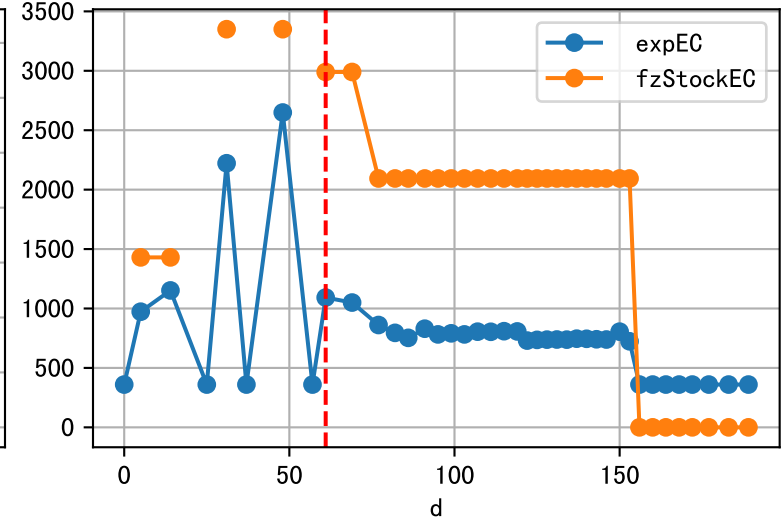

Daily %DeltaM and %DeltaM/1000ml ETcIdef for M\_W (-0.6%/D, -2.2%/1000ml ET)

ETcldef vs pctDeltaM and pdMPerEtL for M\_W

Fdu, duBegFit, and duBeg moving average

Plot ['FR', 'Fdu', 'soilSetVI']

ETcM and ETcMma

Plot [['taoc', 'taoc\_raw:ro', 'taoc\_avg:r-']]

note	fz	fzStockID	expFDF	expEC	preDu	fzDu
假设未如期灌溉	丰码有品果期肥		nan	nan	0.0	0.0
假设未如期灌溉	丰码有品果期肥		nan	nan	0.0	0.0
假设未如期灌溉	丰码有品果期肥		nan	nan	0.0	0.0
假设未如期灌溉	丰码有品果期肥		nan	nan	0.0	0.0
假设未如期灌溉	丰码有品果期肥		nan	nan	0.0	0.0
如期灌溉, 灌溉透支2874ml/株, 肥料名缺失(假设只灌清水)	丰码有品果期肥	NA	nan	360.0	600.0	2248.0
预期灌溉 (昨日未灌), 预期灌溉	丰码有品果期肥	1033	312.3	1092.0	1036.0	4348.0
预期灌溉	丰码有品果期肥	1033	333.6	1050.0	959.0	4209.0
预期灌溉	丰码有品果期肥	TBD	322.9	861.0	998.0	4400.0
预期灌溉	丰码有品果期肥	TBD	387.6	795.0	765.0	4400.0

Fg Trigger Score (by Et and sensor)

Plot liquid fertilizer usage

Plot solid fertilizer (kg/mu) usage

Fertilizer Range Source: kerleyL, kerleyH, UnivFL, TNAI, Haifa