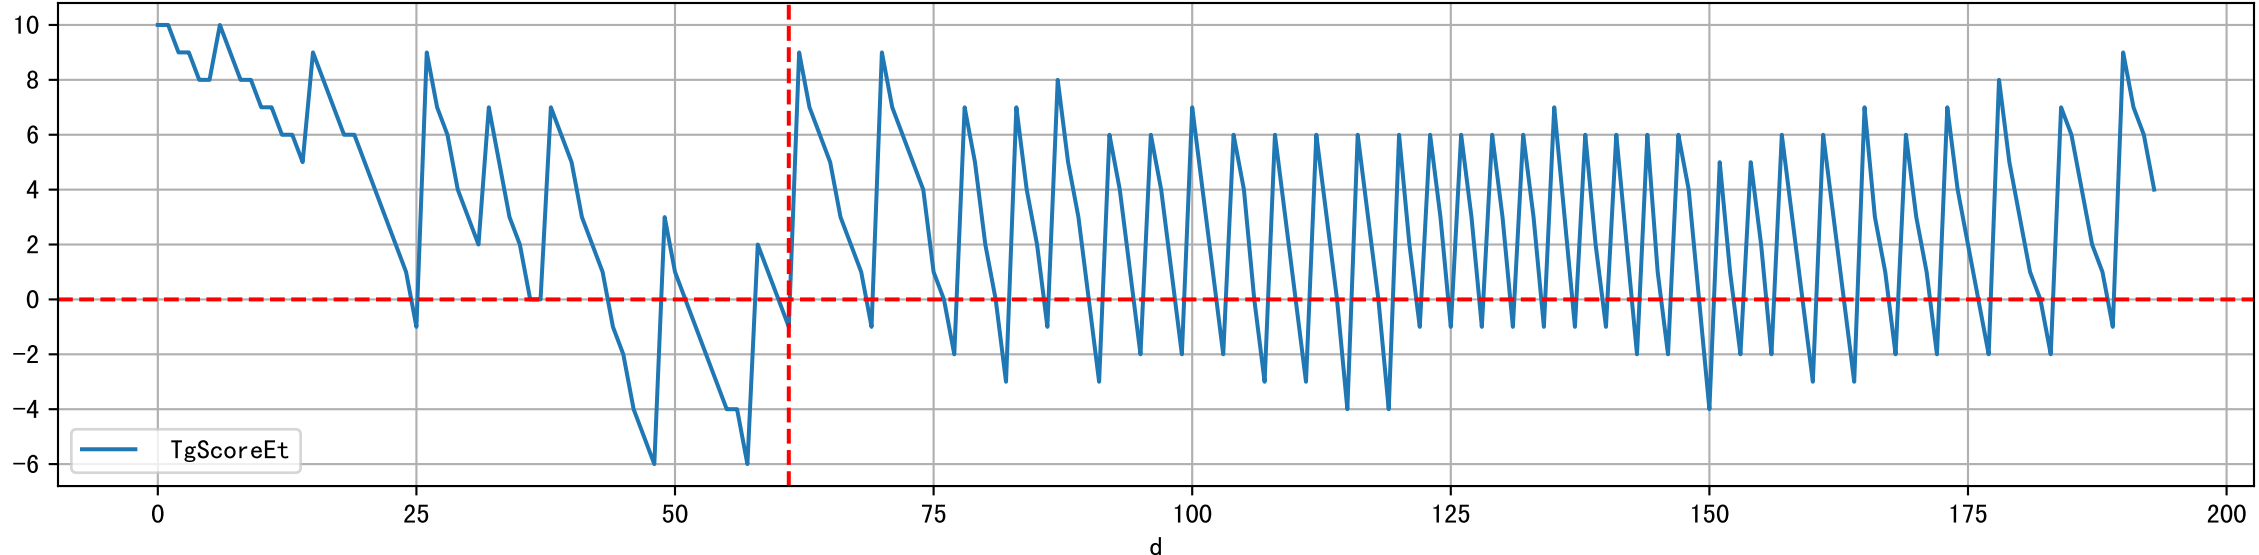

Fg Trigger Score (by Et and sensor)