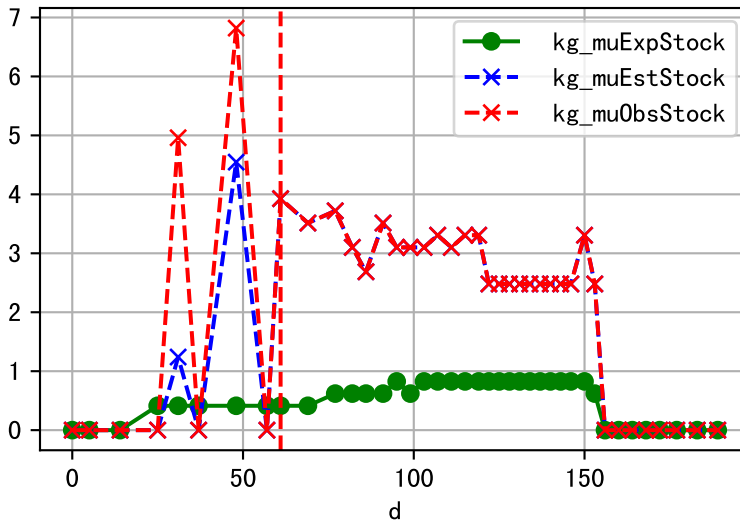

Daily %DeltaM and %DeltaM/1000ml ETcIdef for M\_W (-0.6%/D, -2.2%/1000ml ET)

ETcldef vs pctDeltaM and pdMPerEtL for M\_W

Fdu, duBegFit, and duBeg moving average

Plot ['FR', 'Fdu', 'soilSetVI']

ETcM and ETcMma

Plot [['taoc', 'taoc\_raw:ro', 'taoc\_avg:r-']]

note	fz	fzStockID	expFDF	expEC	preDu	fzDu
假设未如期灌溉	丰码有品果期肥		nan	nan	0.0	0.0
假设未如期灌溉	丰码有品果期肥		nan	nan	0.0	0.0
假设未如期灌溉	丰码有品果期肥		nan	nan	0.0	0.0
假设未如期灌溉	丰码有品果期肥		nan	nan	0.0	0.0
假设未如期灌溉	丰码有品果期肥		nan	nan	0.0	0.0
如期灌溉, 灌溉透支2874ml/株, 肥料名缺失(假设只灌清水)	丰码有品果期肥	NA	nan	360.0	600.0	2248.0
预期灌溉 (昨日未灌), 预期灌溉	丰码有品果期肥	1033	312.3	1092.0	1036.0	4348.0
预期灌溉	丰码有品果期肥	1033	333.6	1050.0	959.0	4209.0
预期灌溉	丰码有品果期肥	TBD	322.9	861.0	998.0	4400.0
预期灌溉	丰码有品果期肥	TBD	387.6	795.0	765.0	4400.0

Fg Trigger Score (by Et and sensor)

Plot liquid fertilizer usage

Plot solid fertilizer (kg/mu) usage

Fertilizer Range Source: kerleyL, kerleyH, UnivFL, TNAI, Haifa