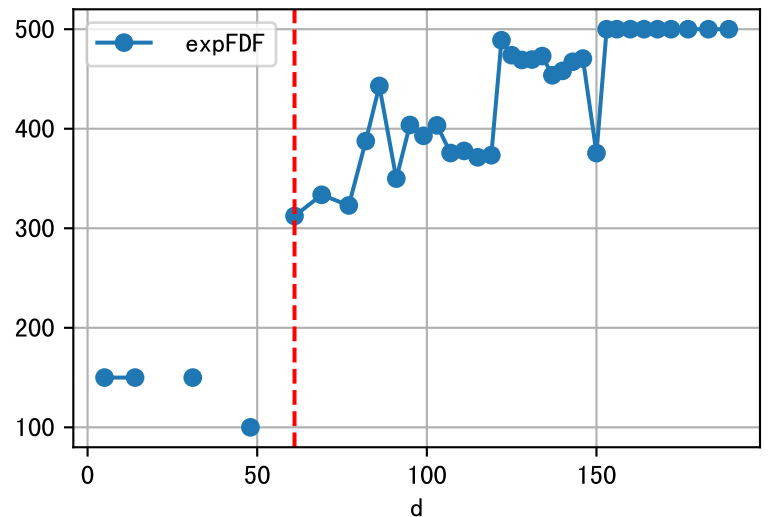

Daily %DeltaM and %DeltaM/1000ml ETcIdef for M\_W (-0.6%/D, -2.2%/1000ml ET)

ETcldef vs pctDeltaM and pdMPerEtL for M\_W

Fdu, duBegFit, and duBeg moving average

Plot ['FR', 'Fdu', 'soilSetVI']

ETcM and ETcMma

Plot [['taoc', 'taoc\_raw:ro', 'taoc\_avg:r-']]

note	fz	fzStockID	expFDF	expEC	preDu	fzDu
假设未如期灌溉	丰码有品果期肥		nan	nan	0.0	0.0
假设未如期灌溉	丰码有品果期肥		nan	nan	0.0	0.0
假设未如期灌溉	丰码有品果期肥		nan	nan	0.0	0.0
假设未如期灌溉	丰码有品果期肥		nan	nan	0.0	0.0
假设未如期灌溉	丰码有品果期肥		nan	nan	0.0	0.0
如期灌溉, 灌溉透支2874ml/株, 肥料名缺失(假设只灌清水)	丰码有品果期肥	NA	nan	360.0	600.0	2248.0
预期灌溉 (昨日未灌), 预期灌溉	丰码有品果期肥	1033	312.3	1092.0	1036.0	4348.0
预期灌溉	丰码有品果期肥	1033	333.6	1050.0	959.0	4209.0
预期灌溉	丰码有品果期肥	TBD	322.9	861.0	998.0	4400.0
预期灌溉	丰码有品果期肥	TBD	387.6	795.0	765.0	4400.0

Fg Trigger Score (by Et and sensor)

Plot liquid fertilizer usage

Plot solid fertilizer (kg/mu) usage

Fertilizer Range Source: kerleyL, kerleyH, UnivFL, TNAI, Haifa