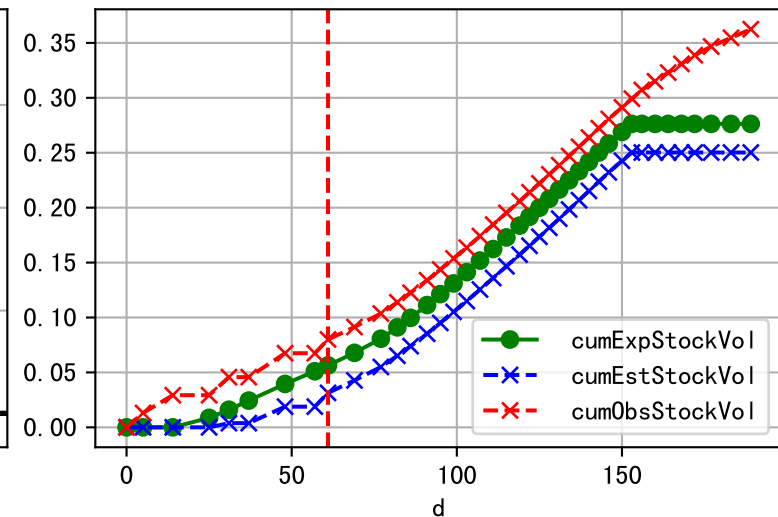

Plot liquid fertilizer usage