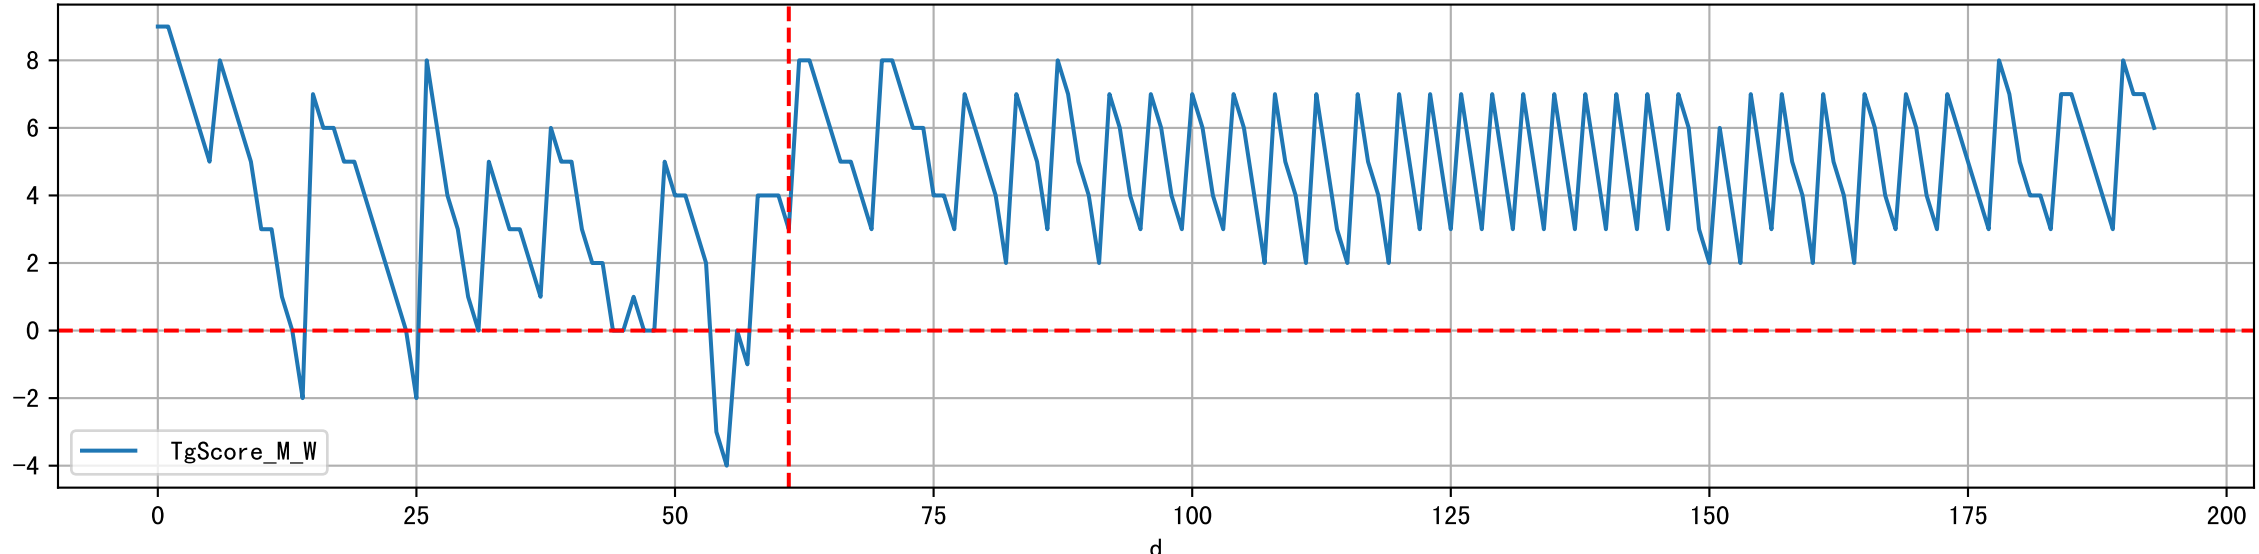

Fg Trigger Score (by Et and sensor)