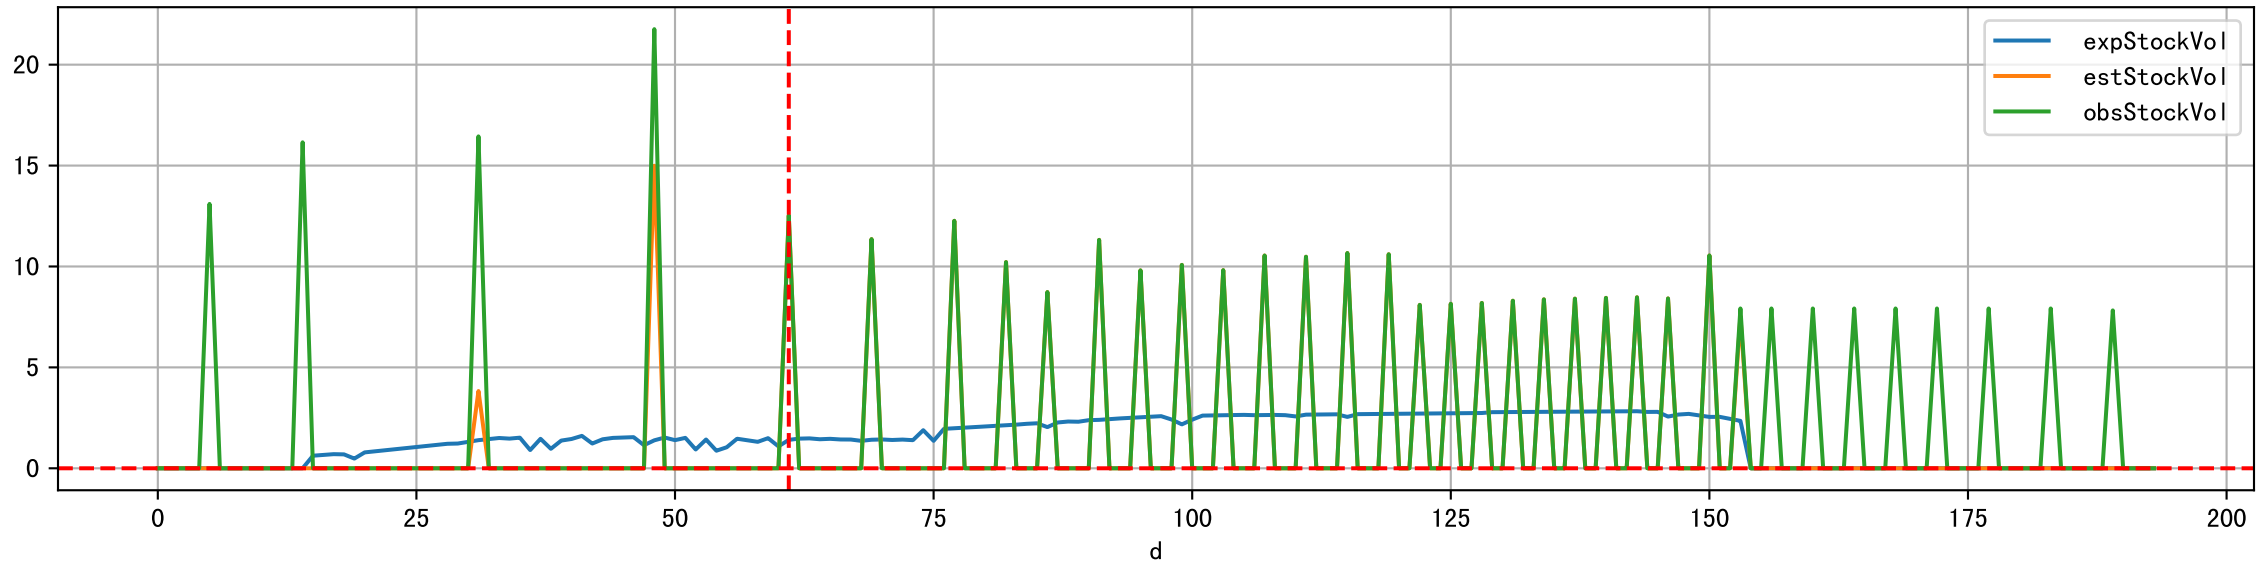

Daily %DeltaM and %DeltaM/1000ml ETcIdef for M\_W (-0.6%/D, -2.2%/1000ml ET)

ETcldef vs pctDeltaM and pdMPerEtL for M\_W

Fdu, duBegFit, and duBeg moving average

Plot ['FR', 'Fdu', 'soilSetVI']

ETcM and ETcMma

Plot [['taoc', 'taoc\_raw:ro', 'taoc\_avg:r-']]

note	fz	fzStockID	expFDF	expEC	preDu	fzDu
假设未如期灌溉	丰码有品果期肥		nan	nan	0.0	0.0
假设未如期灌溉	丰码有品果期肥		nan	nan	0.0	0.0
假设未如期灌溉	丰码有品果期肥		nan	nan	0.0	0.0
假设未如期灌溉	丰码有品果期肥		nan	nan	0.0	0.0
假设未如期灌溉	丰码有品果期肥		nan	nan	0.0	0.0
如期灌溉, 灌溉透支2874ml/株, 肥料名缺失(假设只灌清水)	丰码有品果期肥	NA	nan	360.0	600.0	2248.0
预期灌溉 (昨日未灌), 预期灌溉	丰码有品果期肥	1033	312.3	1092.0	1036.0	4348.0
预期灌溉	丰码有品果期肥	1033	333.6	1050.0	959.0	4209.0
预期灌溉	丰码有品果期肥	TBD	322.9	861.0	998.0	4400.0
预期灌溉	丰码有品果期肥	TBD	387.6	795.0	765.0	4400.0

Fg Trigger Score (by Et and sensor)

Plot liquid fertilizer usage

Plot solid fertilizer (kg/mu) usage

Fertilizer Range Source: kerleyL, kerleyH, UnivFL, TNAI, Haifa