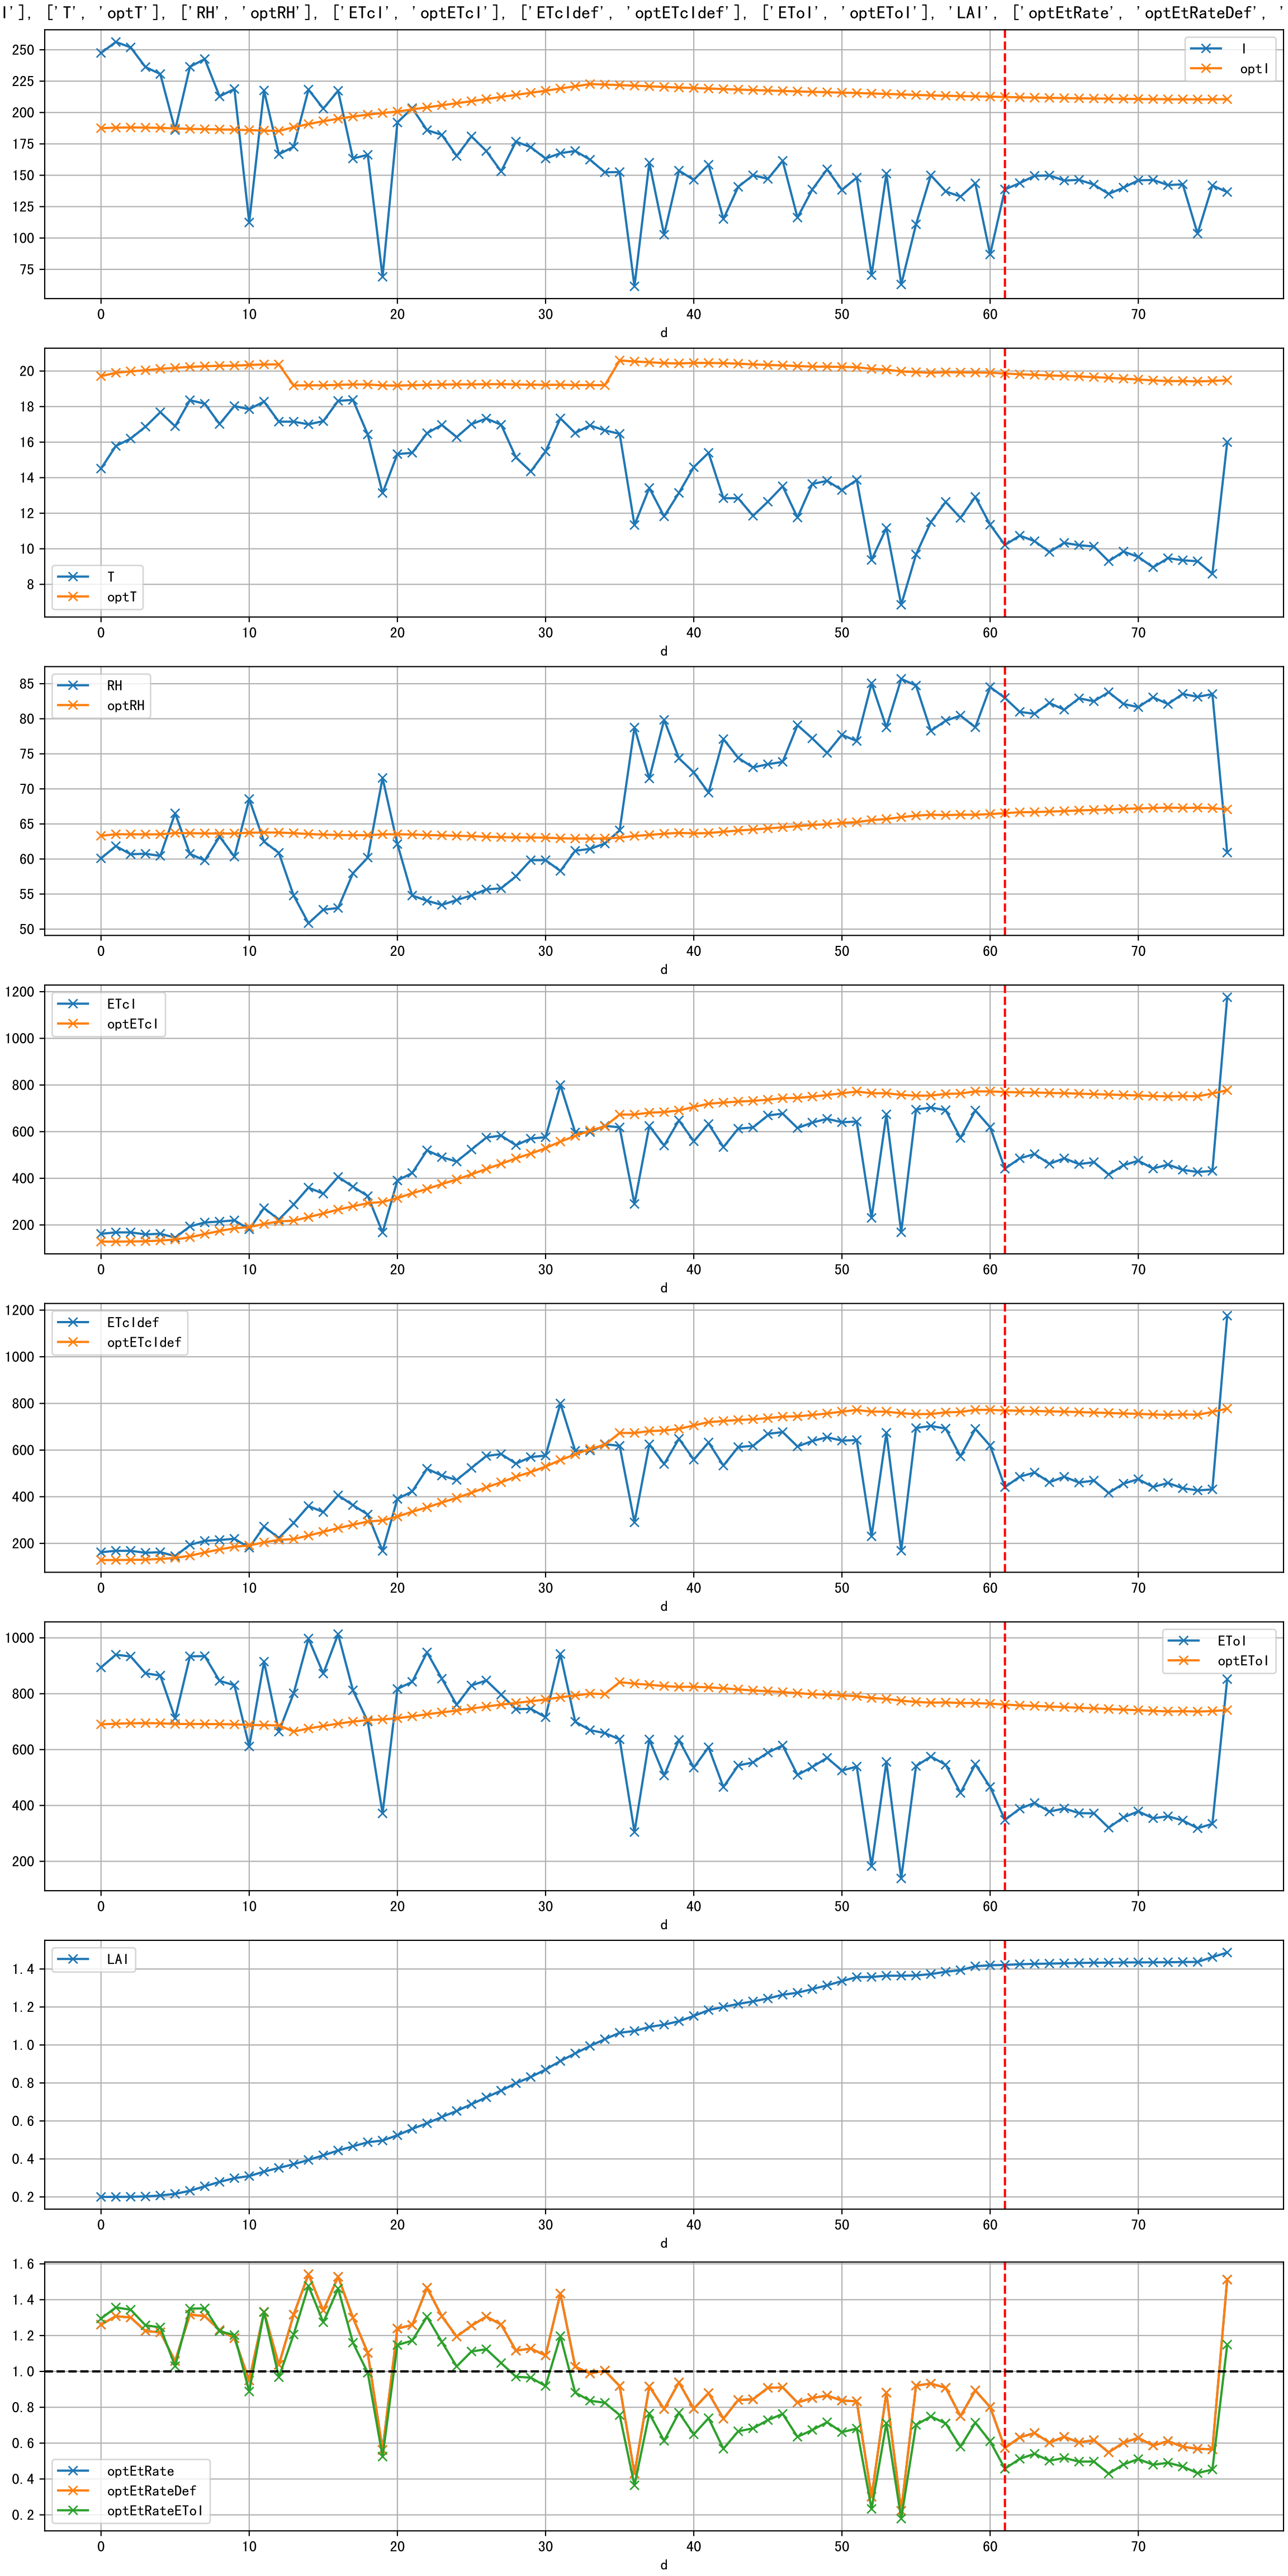

FgArea: [' W1' ]  
NC11 P9  
2025-12-19 (Day 61)

Plot [['EcFgro', 'EcFzExp', 'EcPltng', 'ECdef', 'EcParam', 'water\_ec']]

Plot [' ECopt ']

P9AW\_W1 : M\_W

plot dFFv

plot dfFv (daily Agg)

Plot minDeltaM, minDeltaMs, minDeltaMt

Daily %DeltaM and %DeltaM/1000ml ETcIdef for M\_W (-0.6%/D, -2.2%/1000ml ET)

ETcldef vs pctDeltaM and pdMPerEtL for M\_W

Fdu, duBegFit, and duBeg moving average

Plot ['FR', 'Fdu', 'soilSetVI']

ETcM and ETcMma

Plot [['taoc', 'taoc\_raw:ro', 'taoc\_avg:r-']]

note	fz	fzStockID	expFDF	expEC	preDu	fzDu
假设未如期灌溉	丰码有品果期肥		nan	nan	0.0	0.0
假设未如期灌溉	丰码有品果期肥		nan	nan	0.0	0.0
假设未如期灌溉	丰码有品果期肥		nan	nan	0.0	0.0
假设未如期灌溉	丰码有品果期肥		nan	nan	0.0	0.0
假设未如期灌溉	丰码有品果期肥		nan	nan	0.0	0.0
如期灌溉, 灌溉透支2874ml/株, 肥料名缺失(假设只灌清水)	丰码有品果期肥	NA	nan	360.0	600.0	2248.0
预期灌溉 (昨日未灌), 预期灌溉	丰码有品果期肥	1033	312.3	1092.0	1036.0	4348.0
预期灌溉	丰码有品果期肥	1033	333.6	1050.0	959.0	4209.0
预期灌溉	丰码有品果期肥	TBD	322.9	861.0	998.0	4400.0
预期灌溉	丰码有品果期肥	TBD	387.6	795.0	765.0	4400.0

Fg Trigger Score (by Et and sensor)

Plot liquid fertilizer usage

Plot solid fertilizer (kg/mu) usage

Fertilizer Range Source: kerleyL, kerleyH, UnivFL, TNAI, Haifa