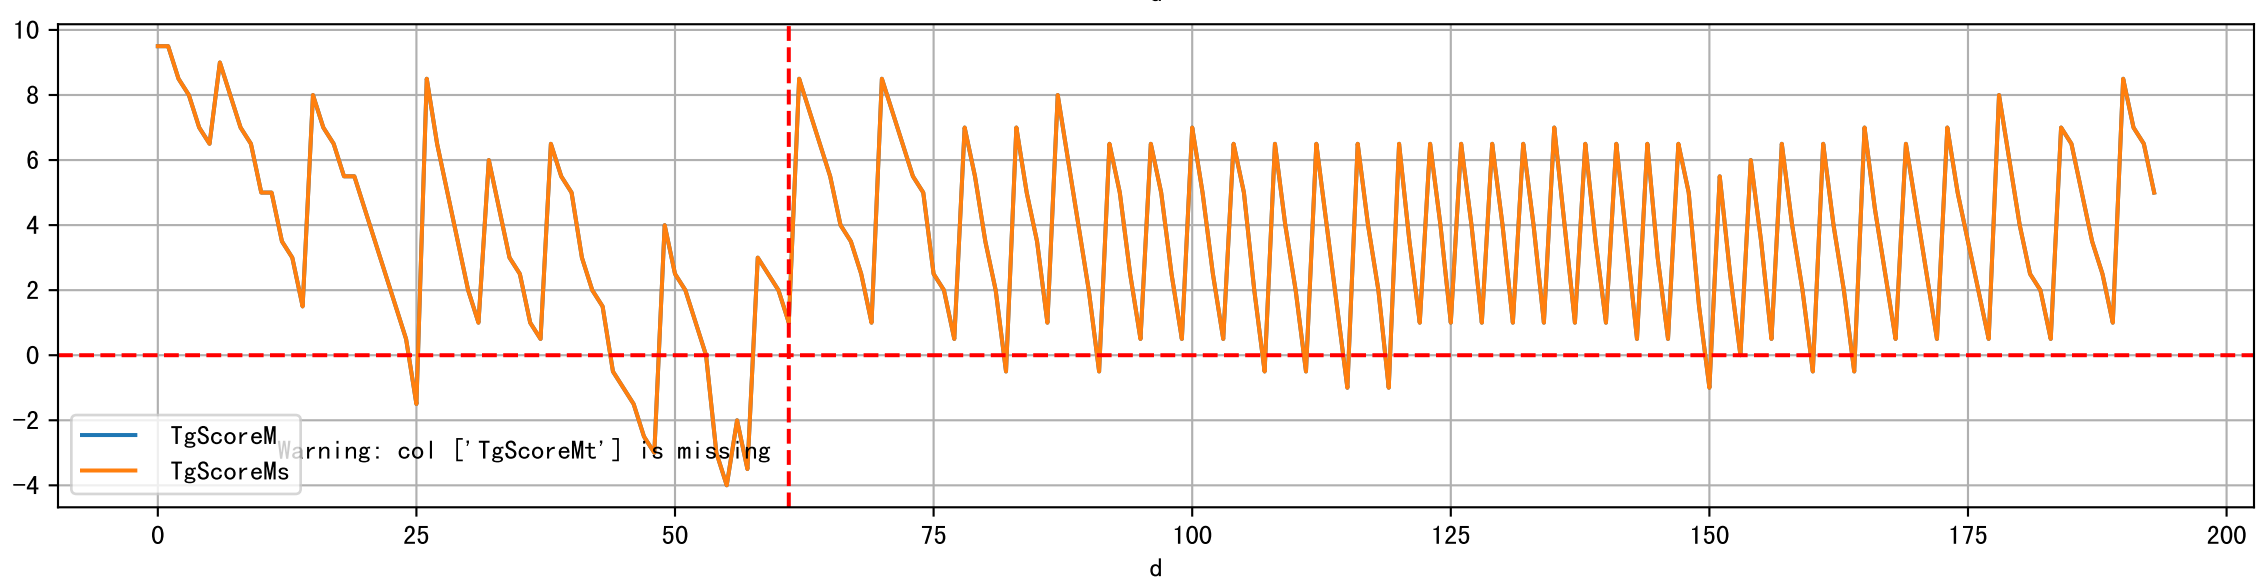

Fg Trigger Score (by Et and sensor)