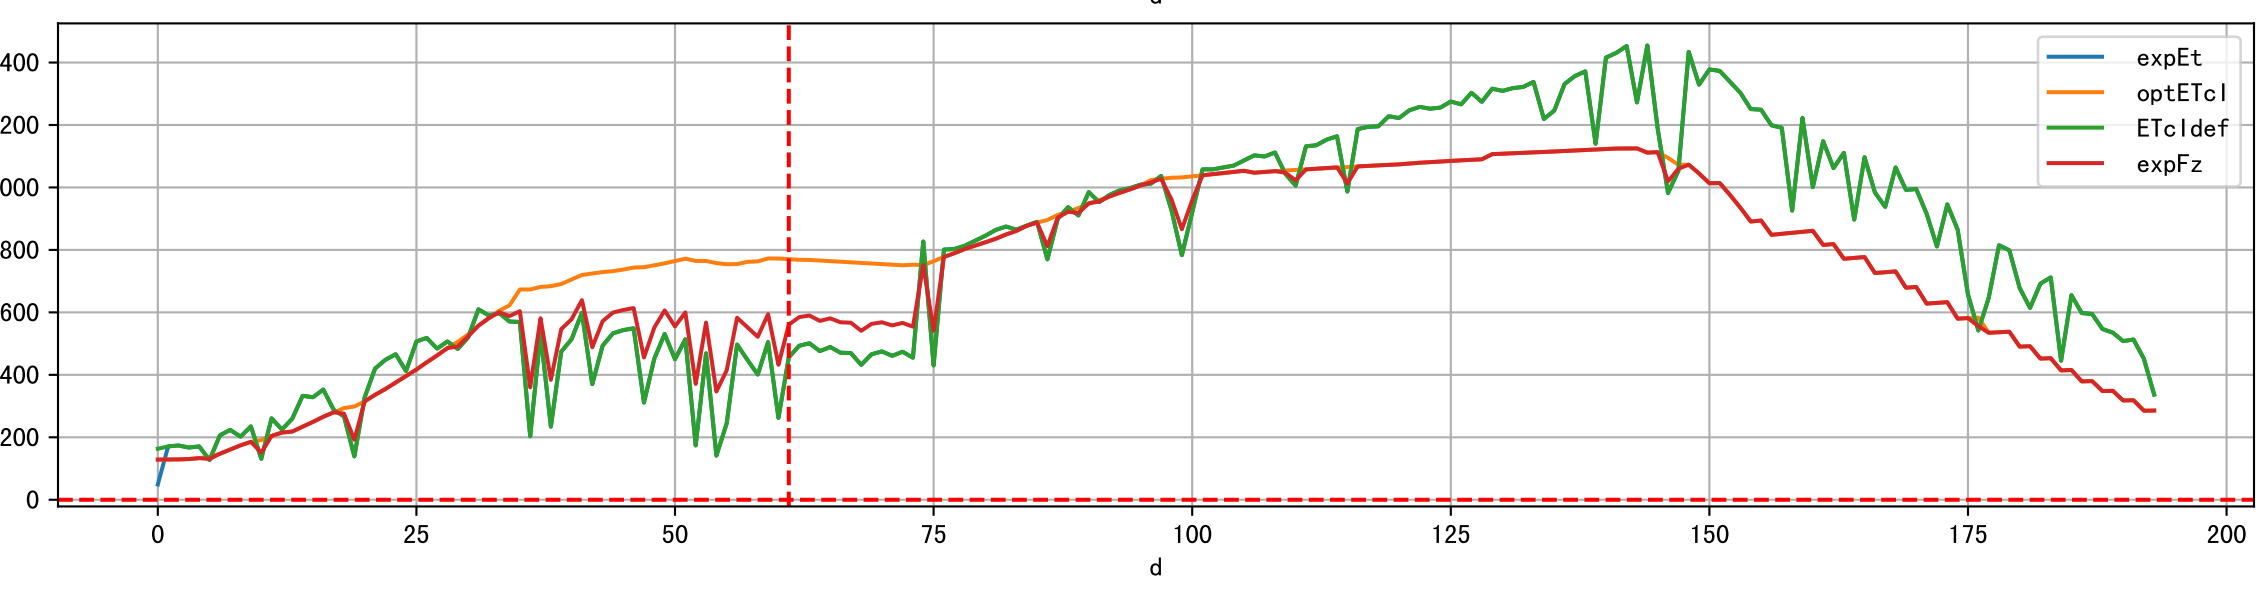

Daily %DeltaM and %DeltaM/1000ml ETcIdef for M\_W (-0.6%/D, -2.2%/1000ml ET)

ETcldef vs pctDeltaM and pdMPerEtL for M\_W

Fdu, duBegFit, and duBeg moving average

Plot ['FR', 'Fdu', 'soilSetVI']

ETcM and ETcMma

Plot [['taoc', 'taoc\_raw:ro', 'taoc\_avg:r-']]

note	fz	fzStockID	expFDF	expEC	preDu	fzDu
假设未如期灌溉	丰码有品果期肥		nan	nan	0.0	0.0
假设未如期灌溉	丰码有品果期肥		nan	nan	0.0	0.0
假设未如期灌溉	丰码有品果期肥		nan	nan	0.0	0.0
假设未如期灌溉	丰码有品果期肥		nan	nan	0.0	0.0
假设未如期灌溉	丰码有品果期肥		nan	nan	0.0	0.0
如期灌溉, 灌溉透支2874ml/株, 肥料名缺失(假设只灌清水)	丰码有品果期肥	NA	nan	360.0	600.0	2248.0
预期灌溉 (昨日未灌), 预期灌溉	丰码有品果期肥	1033	312.3	1092.0	1036.0	4348.0
预期灌溉	丰码有品果期肥	1033	333.6	1050.0	959.0	4209.0
预期灌溉	丰码有品果期肥	TBD	322.9	861.0	998.0	4400.0
预期灌溉	丰码有品果期肥	TBD	387.6	795.0	765.0	4400.0

Fg Trigger Score (by Et and sensor)

Plot liquid fertilizer usage

Plot solid fertilizer (kg/mu) usage

Fertilizer Range Source: kerleyL, kerleyH, UnivFL, TNAI, Haifa