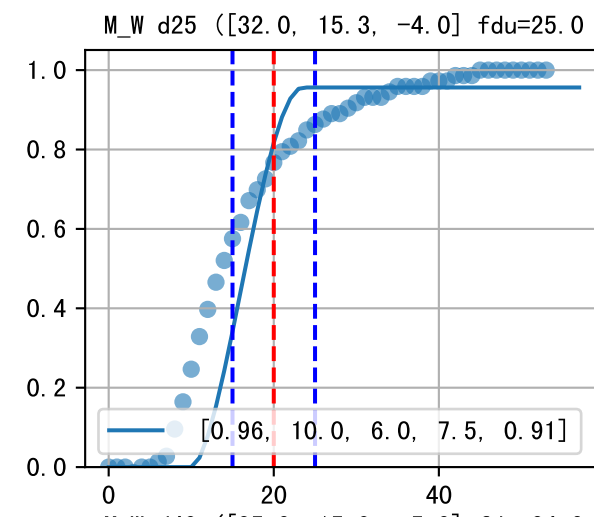

FgArea: [' W1' ]  
NC11 P9  
2025-12-19 (Day 61)

Plot [['EcFgro', 'EcFzExp', 'EcPltng', 'ECdef', 'EcParam', 'water\_ec']]

Plot [' ECopt ']

P9AW\_W1 : M\_W

plot dFFv

plot dfFv (daily Agg)

Plot minDeltaM, minDeltaMs, minDeltaMt

Daily %DeltaM and %DeltaM/1000ml ETcIdef for M\_W (-0.6%/D, -2.2%/1000ml ET)

ETcldef vs pctDeltaM and pdMPerEtL for M\_W

Fdu, duBegFit, and duBeg moving average

Plot ['FR', 'Fdu', 'soilSetVI']

ETcM and ETcMma