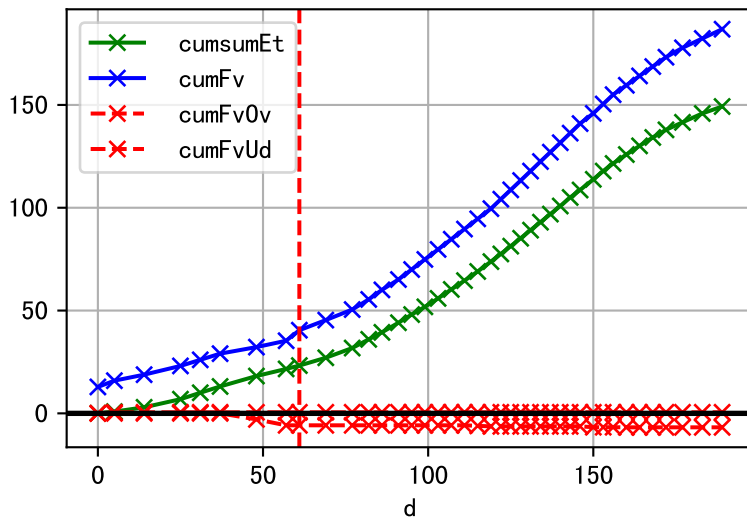

Plot liquid fertilizer usage