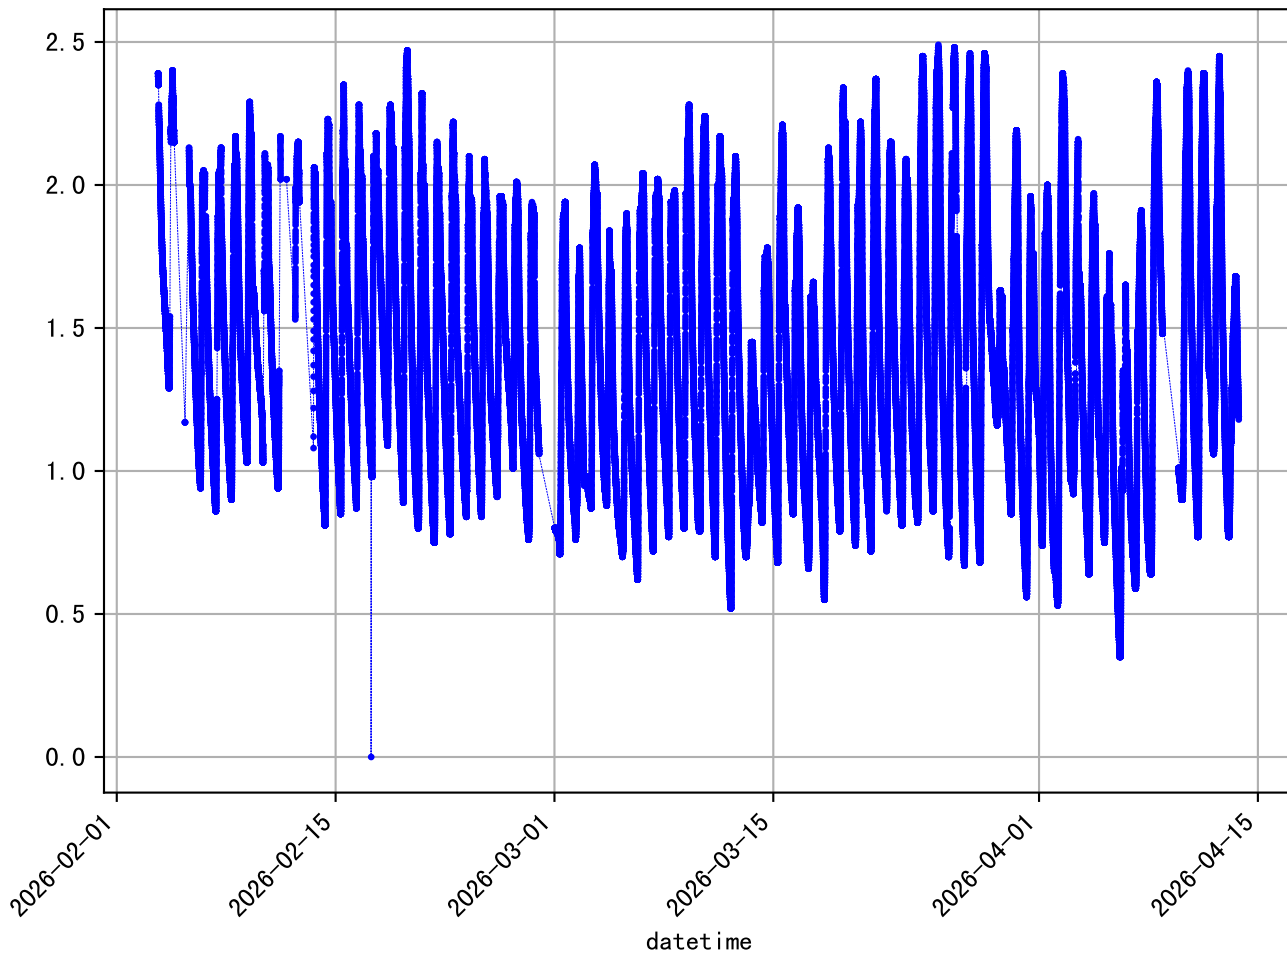

'Raw' data (69 days, 1 min/dp) 937@1174IS_Ts_1

'H' data (69 days, 64 min/dp) 937@1174IS_Ts_1