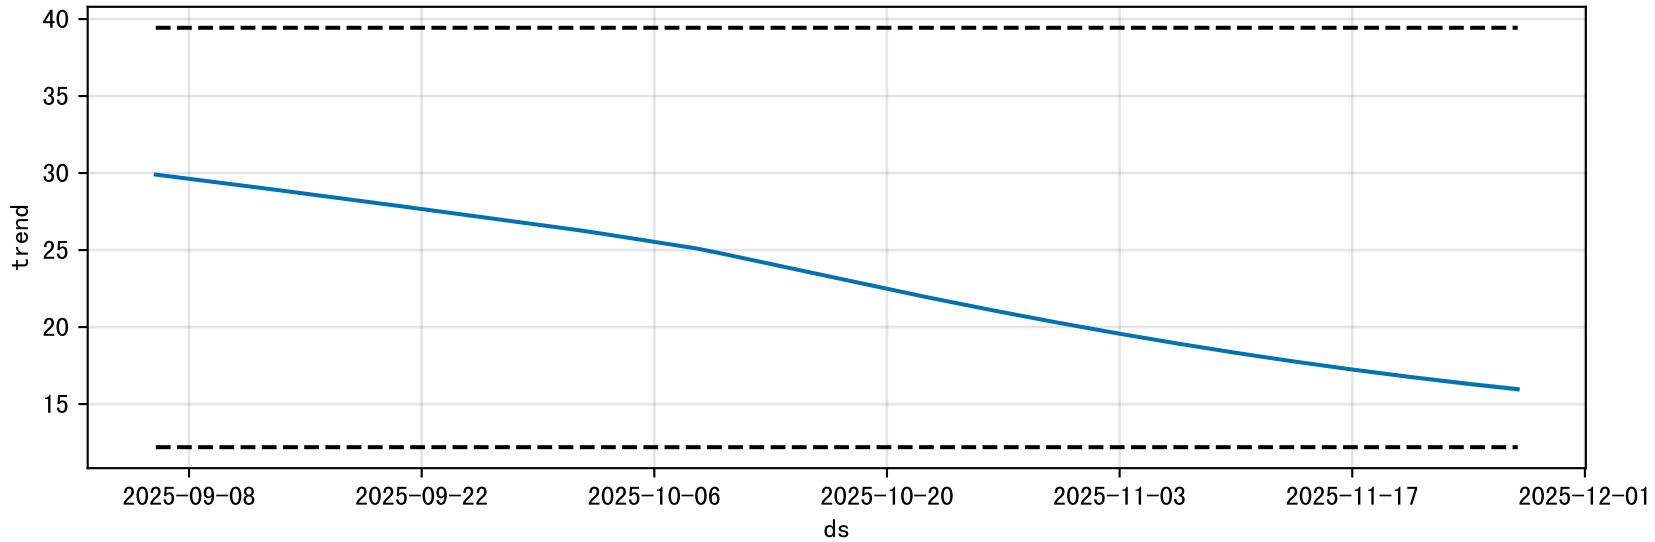

'Raw' data (58 days, 1 min/dp) 943@1180IS\_Ts\_58

Model Prediction (H plot)