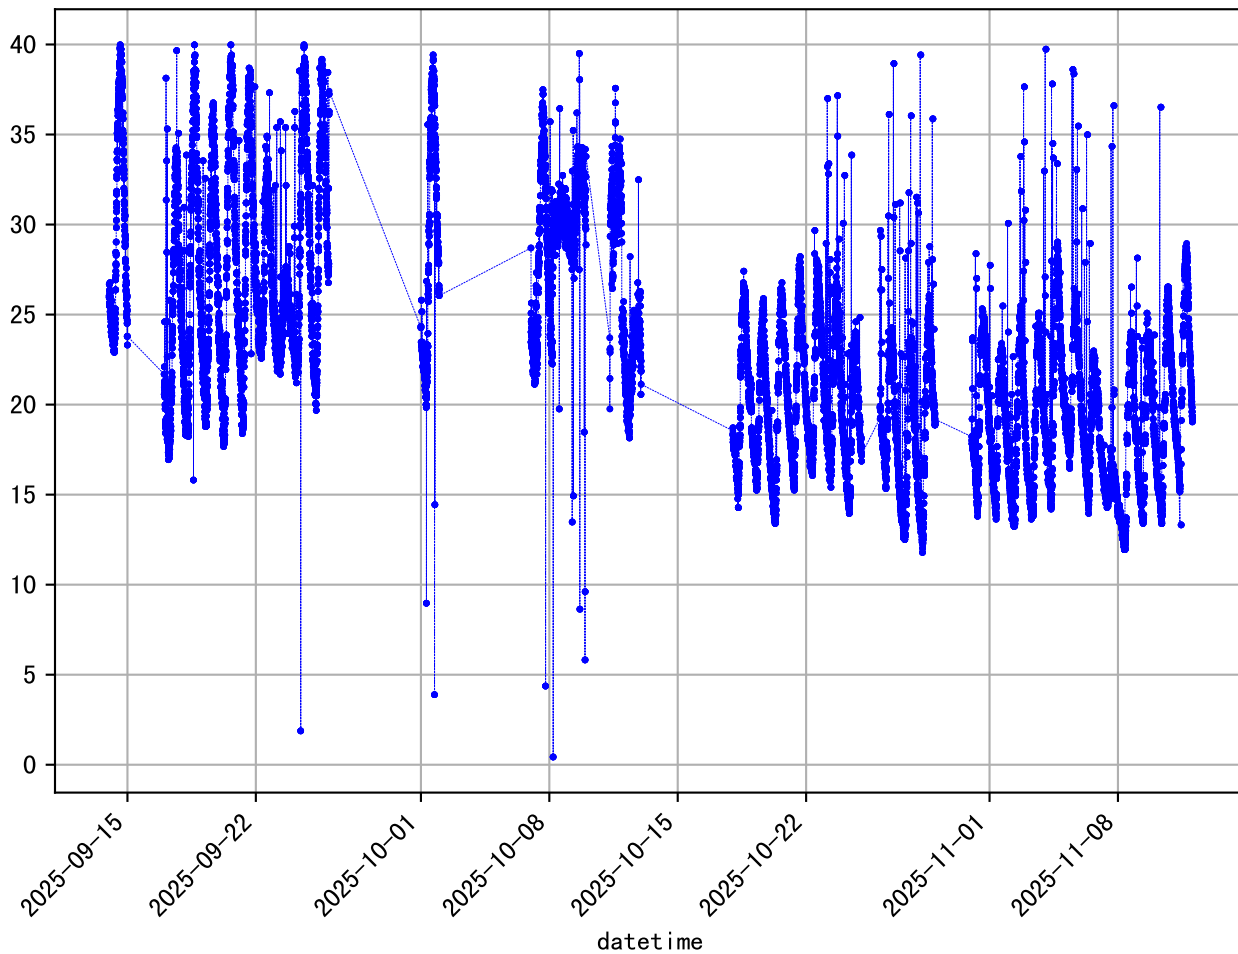

'Raw' data (58 days, 1 min/dp) 943@1180IS\_Ts\_58

Model Prediction (H plot)