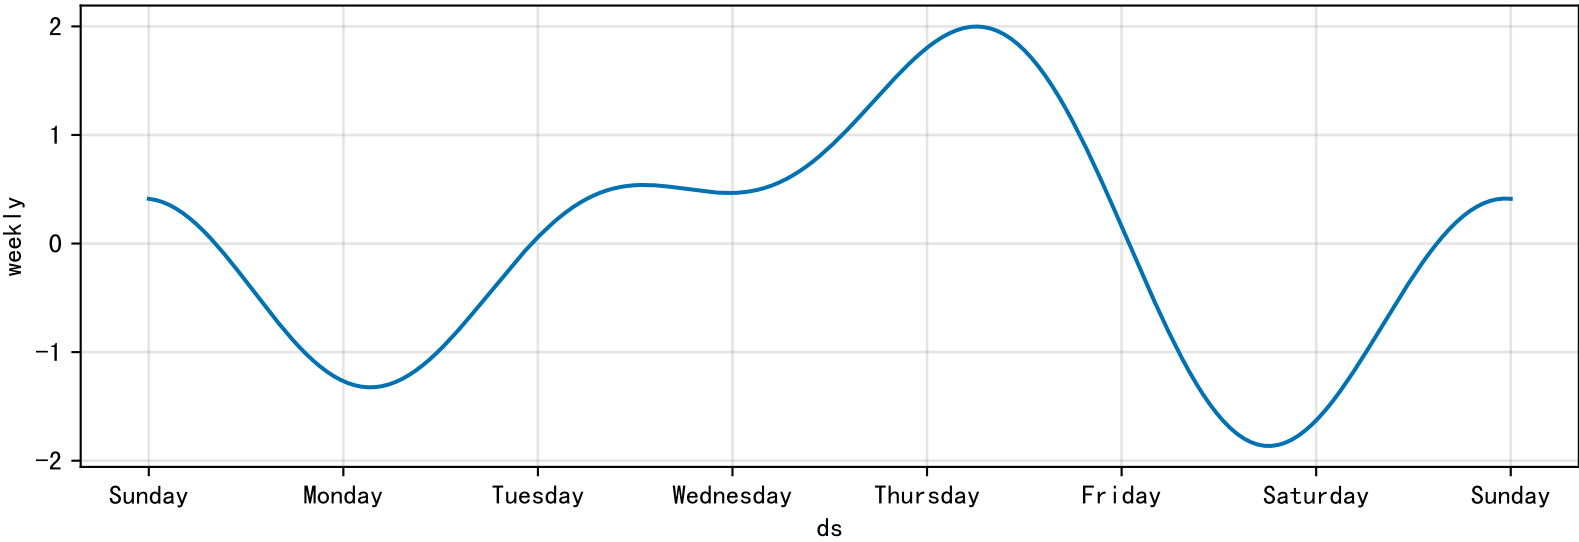

'Raw' data (58 days, 1 min/dp) 943@1180IS\_Ts\_58

Model Prediction (H plot)