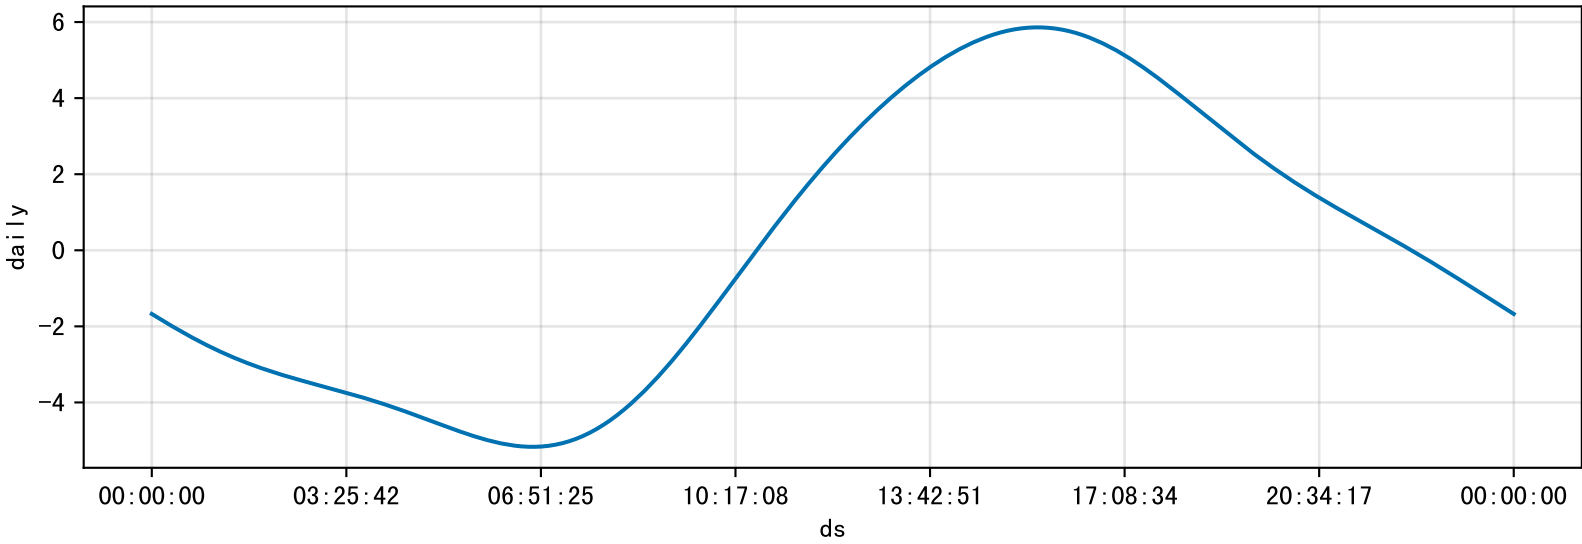

'Raw' data (58 days, 1 min/dp) 943@1180IS\_Ts\_58

Model Prediction (H plot)