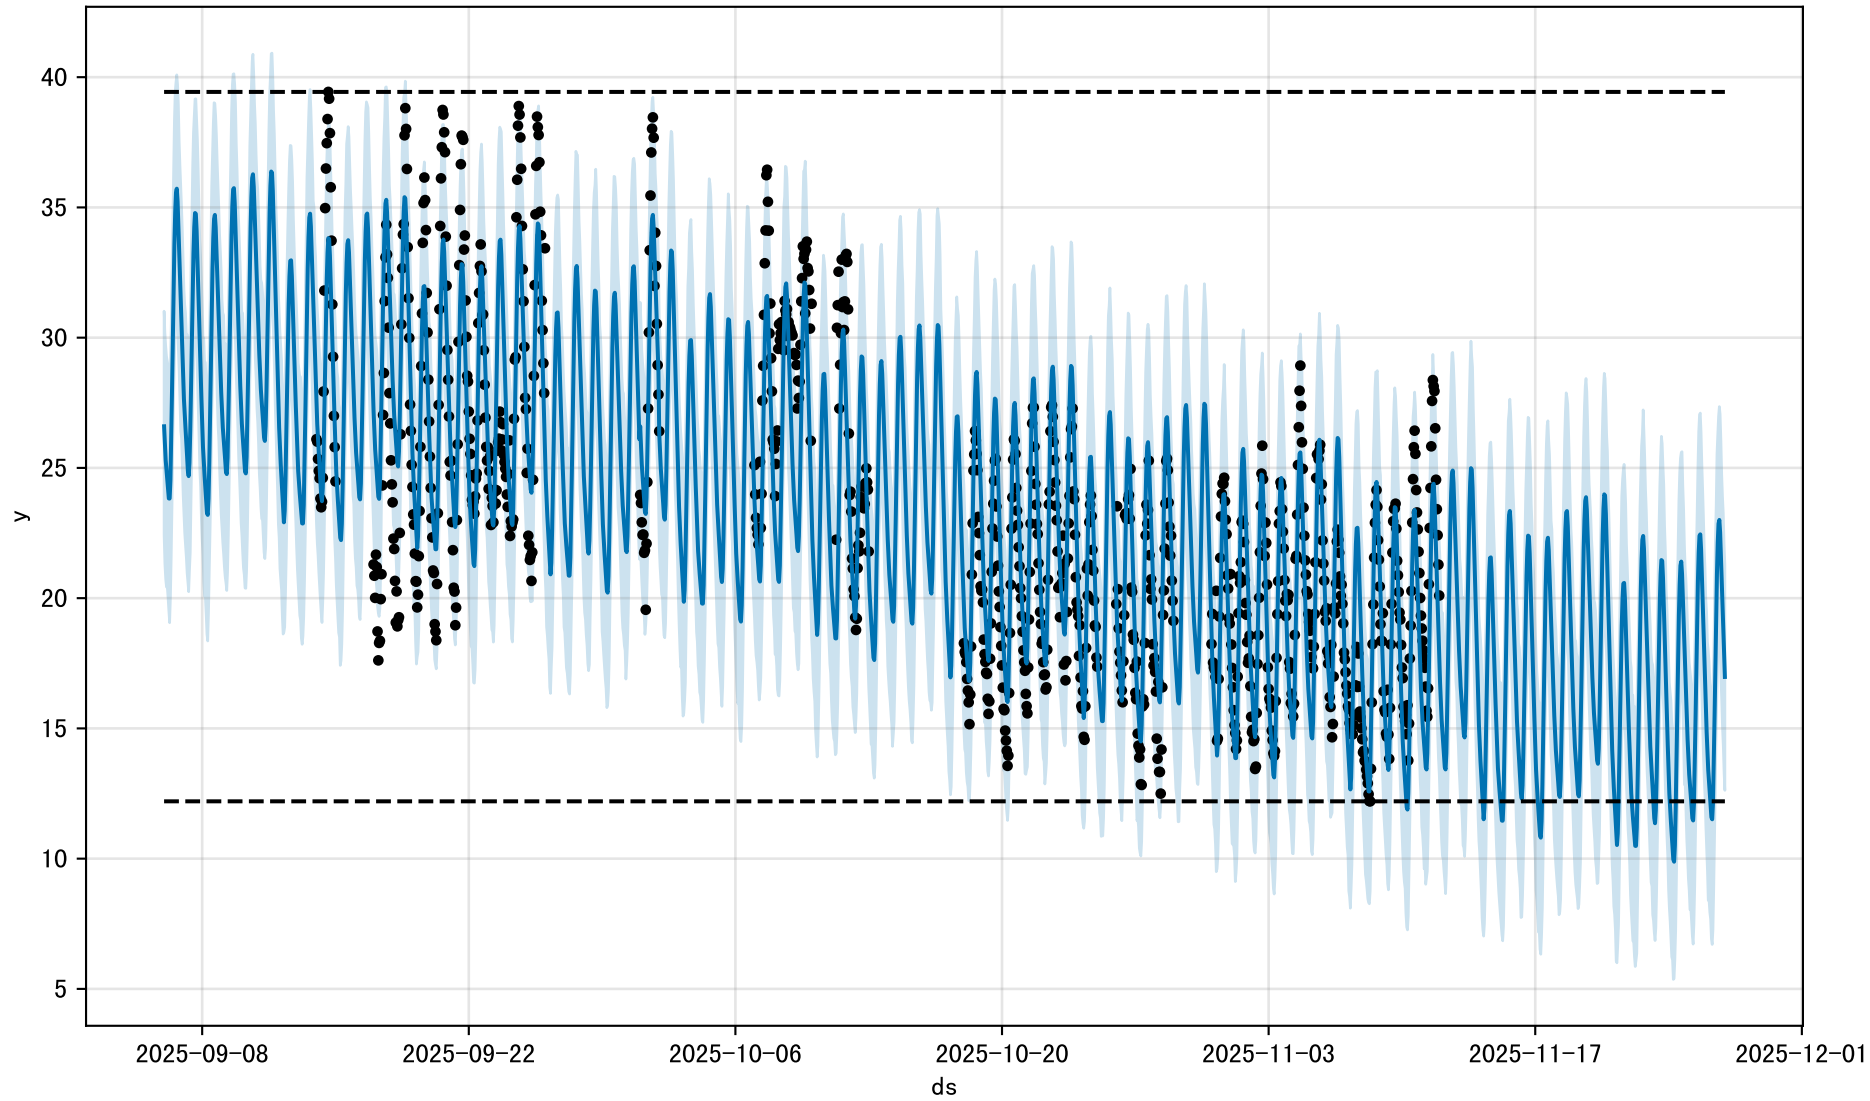

'Raw' data (58 days, 1 min/dp) 943@1180IS\_Ts\_58

Model Prediction (H plot)