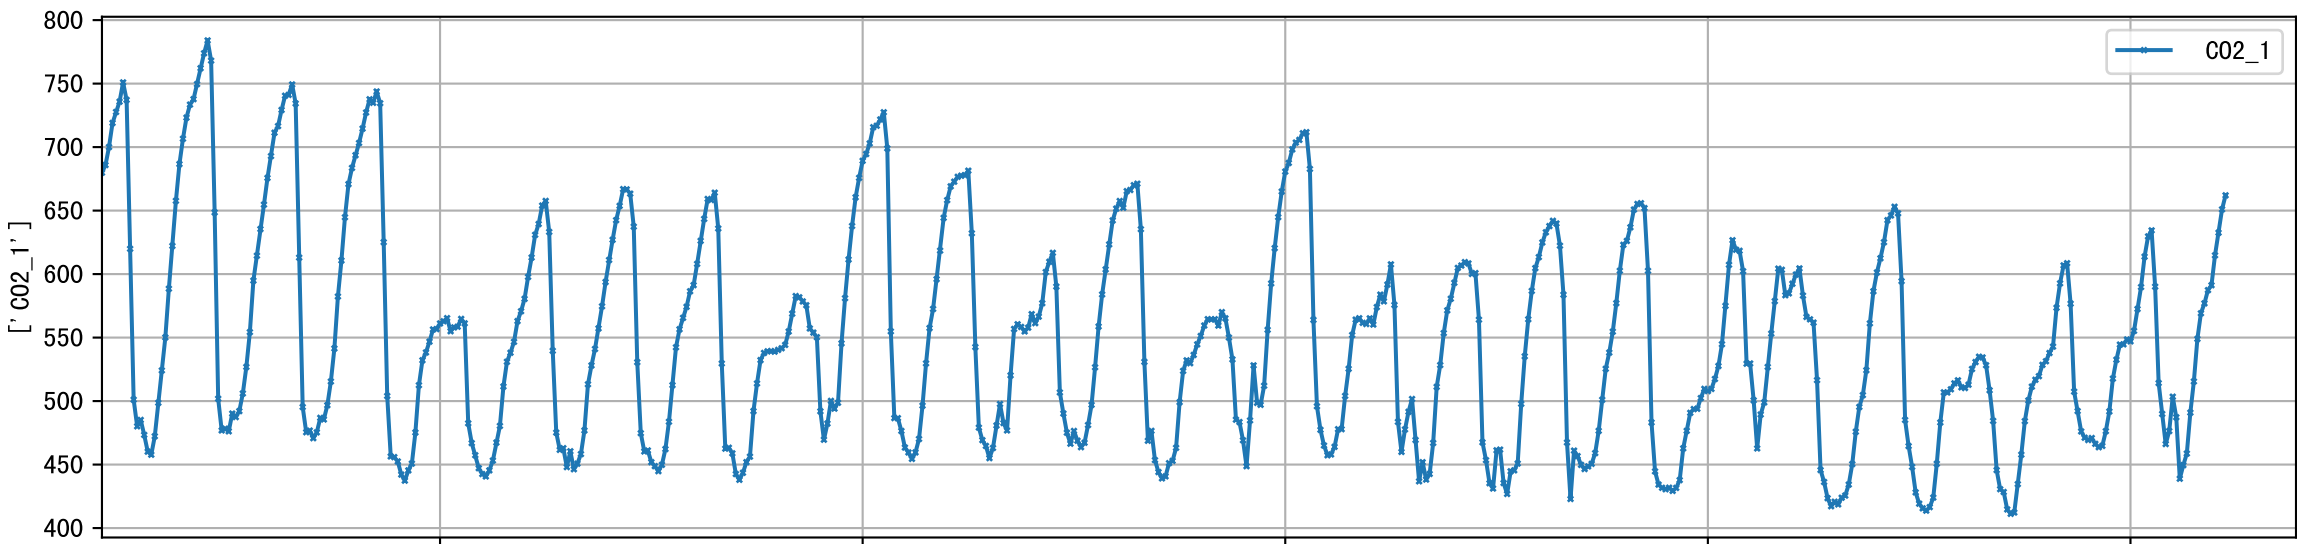

P2-14 2025-09-06 IA Observed Sensor Data

Avg and Imputed Sensor Value Plot for IA:C02 (freq: d)

Avg and Imputed Sensor Value Plot for IA:IL (freq: d)

Avg and Imputed Sensor Value Plot for IA:RH (freq: d)

Avg and Imputed Sensor Value Plot for IA:T (freq: d)

Avg and Imputed Sensor Value Plot for EA:To (freq: d)

Avg and Imputed Sensor Value Plot for EA:RHo (freq: d)

Avg and Imputed Sensor Value Plot for EA:Po (freq: d)

Avg and Imputed Sensor Value Plot for EA:I (freq: d)