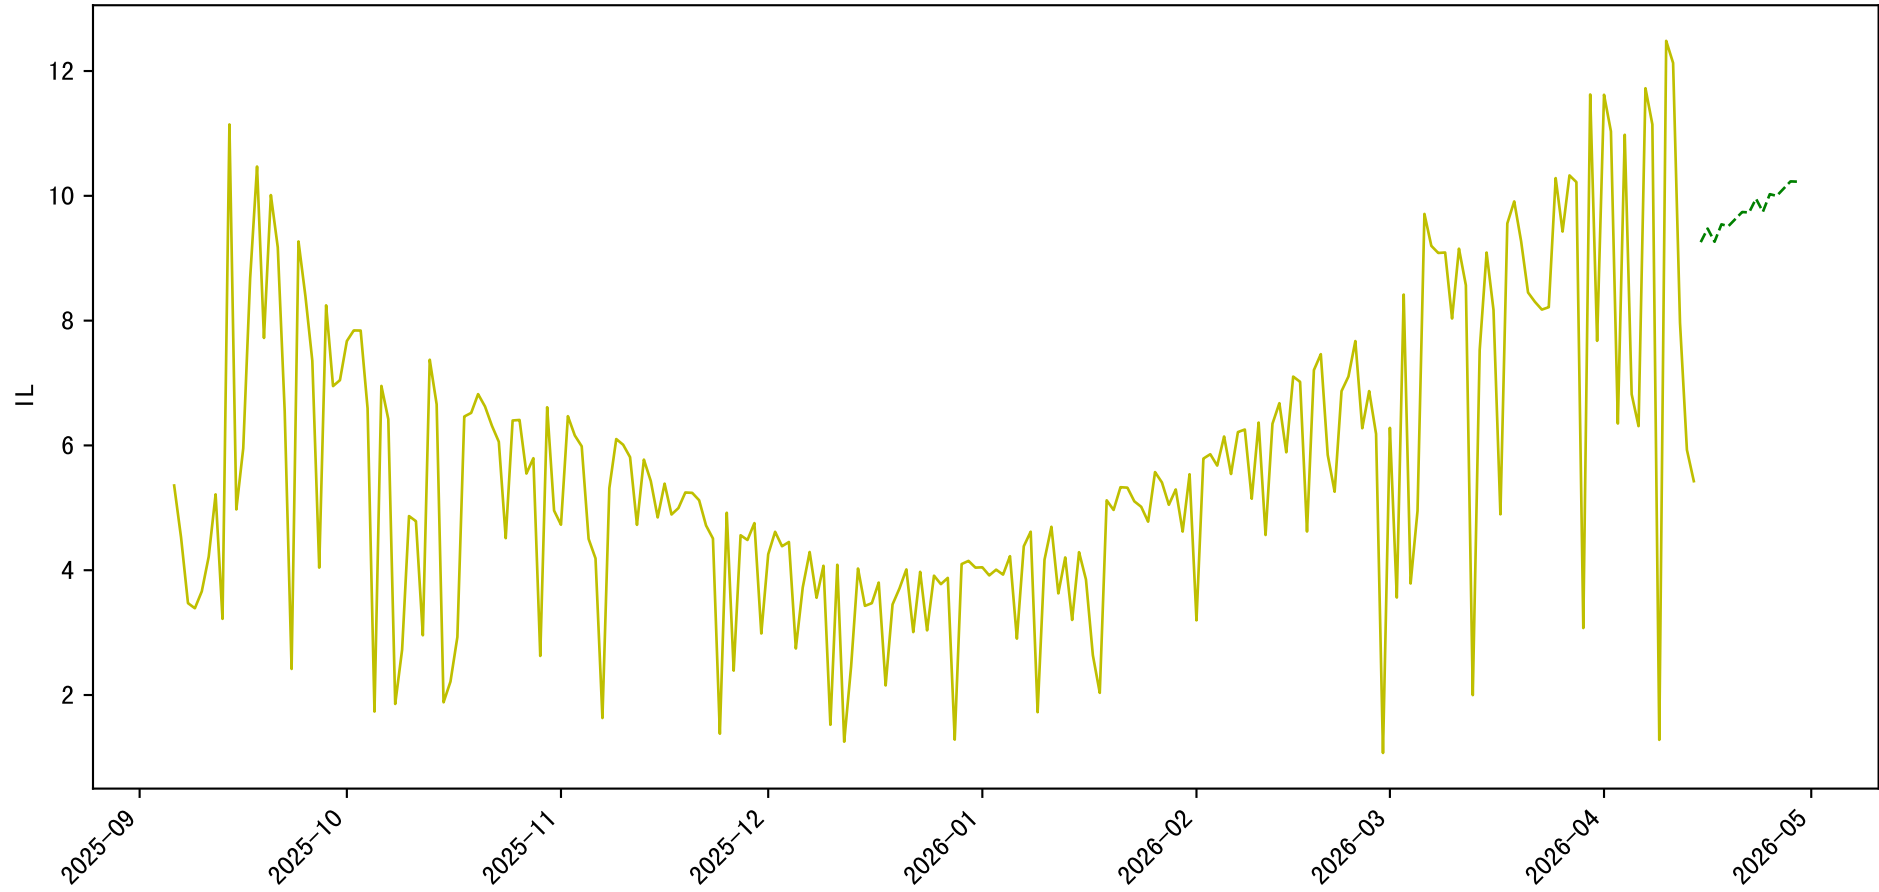

P2-14 2025-09-06 IA Observed Sensor Data

Avg and Imputed Sensor Value Plot for IA:C02 (freq: d)

Avg and Imputed Sensor Value Plot for IA:IL (freq: d)

Avg and Imputed Sensor Value Plot for IA:RH (freq: d)

Avg and Imputed Sensor Value Plot for IA:T (freq: d)

Avg and Imputed Sensor Value Plot for EA:To (freq: d)

Avg and Imputed Sensor Value Plot for EA:RHo (freq: d)

Avg and Imputed Sensor Value Plot for EA:Po (freq: d)

Avg and Imputed Sensor Value Plot for EA:I (freq: d)