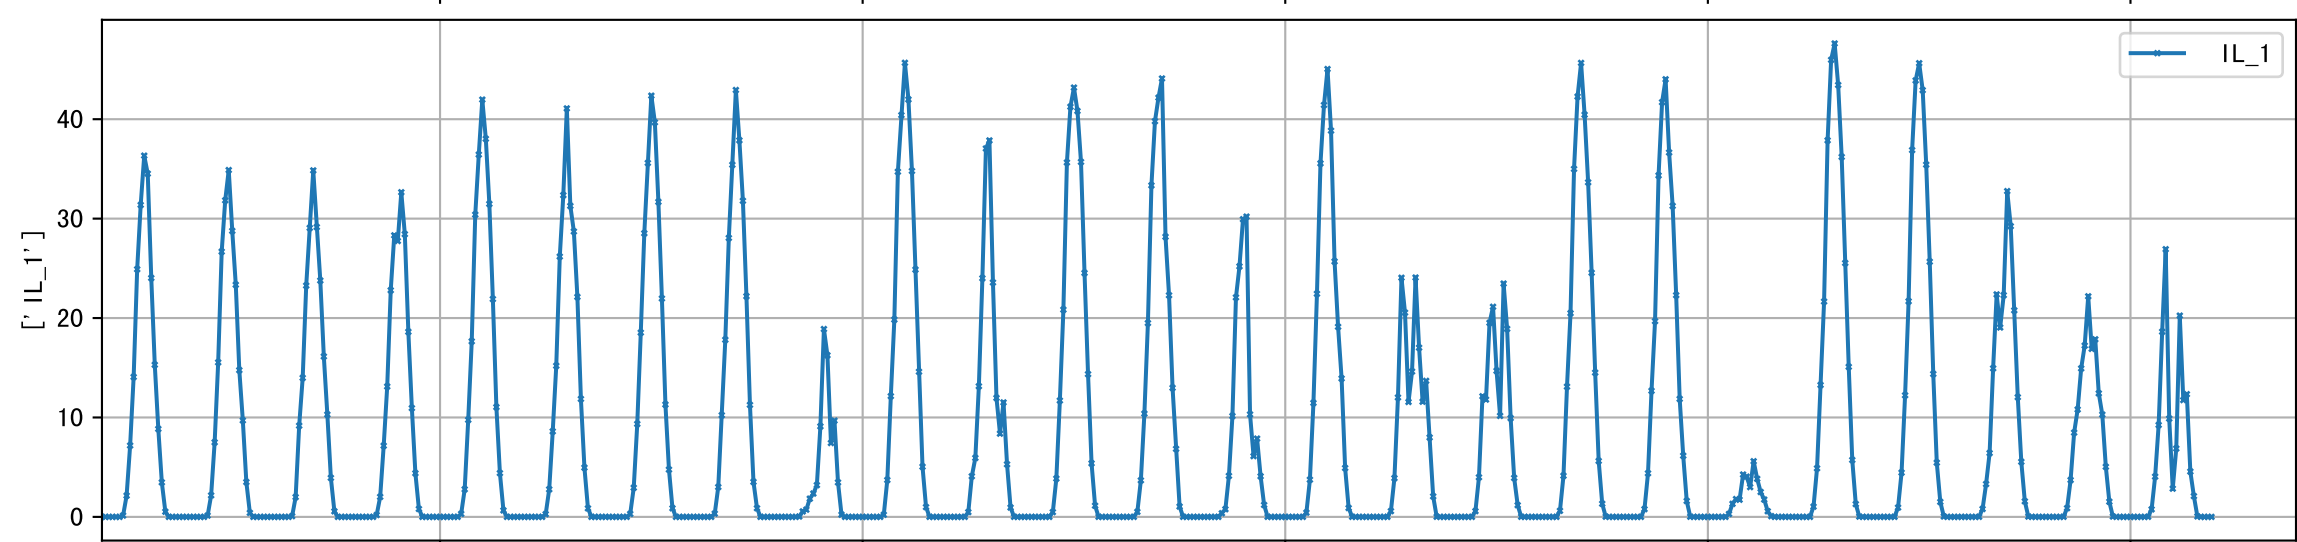

P2-14 2025-09-06 IA Observed Sensor Data

Avg and Imputed Sensor Value Plot for IA:C02 (freq: d)

Avg and Imputed Sensor Value Plot for IA:IL (freq: d)

Avg and Imputed Sensor Value Plot for IA:RH (freq: d)

Avg and Imputed Sensor Value Plot for IA:T (freq: d)

Avg and Imputed Sensor Value Plot for EA:To (freq: d)

Avg and Imputed Sensor Value Plot for EA:RHo (freq: d)

Avg and Imputed Sensor Value Plot for EA:Po (freq: d)

Avg and Imputed Sensor Value Plot for EA:I (freq: d)