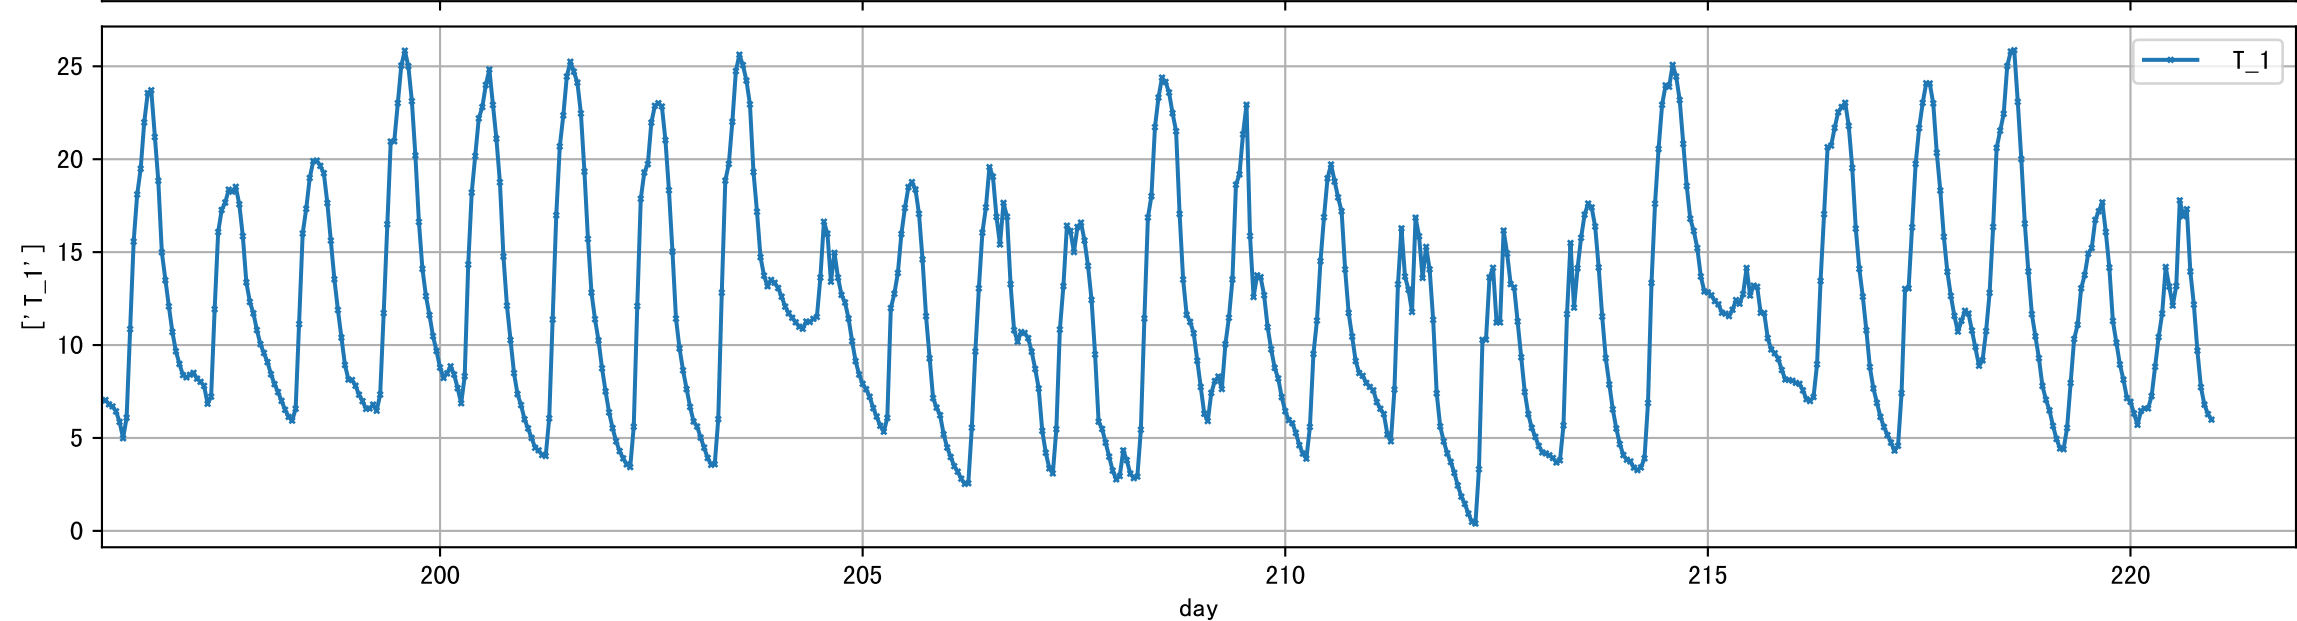

P2-14 2025-09-06 IA Observed Sensor Data

Avg and Imputed Sensor Value Plot for IA:C02 (freq: d)

Avg and Imputed Sensor Value Plot for IA:IL (freq: d)

Avg and Imputed Sensor Value Plot for IA:RH (freq: d)

Avg and Imputed Sensor Value Plot for IA:T (freq: d)

Avg and Imputed Sensor Value Plot for EA:To (freq: d)

Avg and Imputed Sensor Value Plot for EA:RHo (freq: d)

Avg and Imputed Sensor Value Plot for EA:Po (freq: d)

Avg and Imputed Sensor Value Plot for EA:I (freq: d)