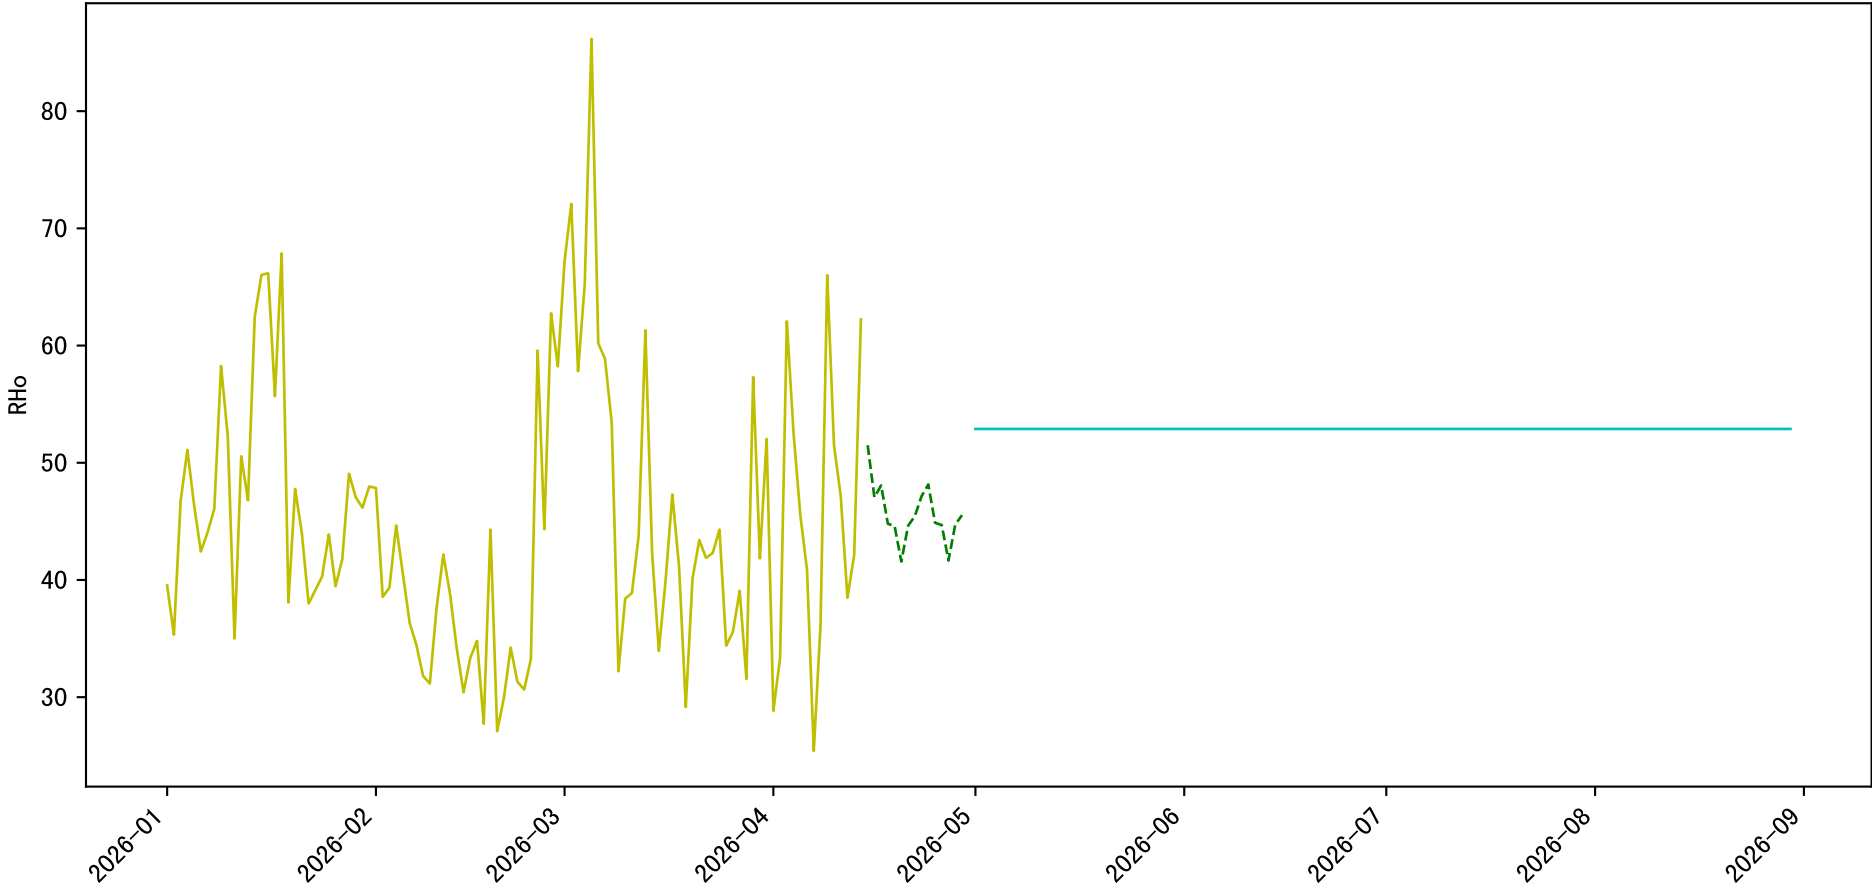

P2-14 2025-09-06 IA Observed Sensor Data

Avg and Imputed Sensor Value Plot for IA:C02 (freq: d)

Avg and Imputed Sensor Value Plot for IA:IL (freq: d)

Avg and Imputed Sensor Value Plot for IA:RH (freq: d)

Avg and Imputed Sensor Value Plot for IA:T (freq: d)

Avg and Imputed Sensor Value Plot for EA:To (freq: d)

Avg and Imputed Sensor Value Plot for EA:RHo (freq: d)

Avg and Imputed Sensor Value Plot for EA:Po (freq: d)

Avg and Imputed Sensor Value Plot for EA:I (freq: d)