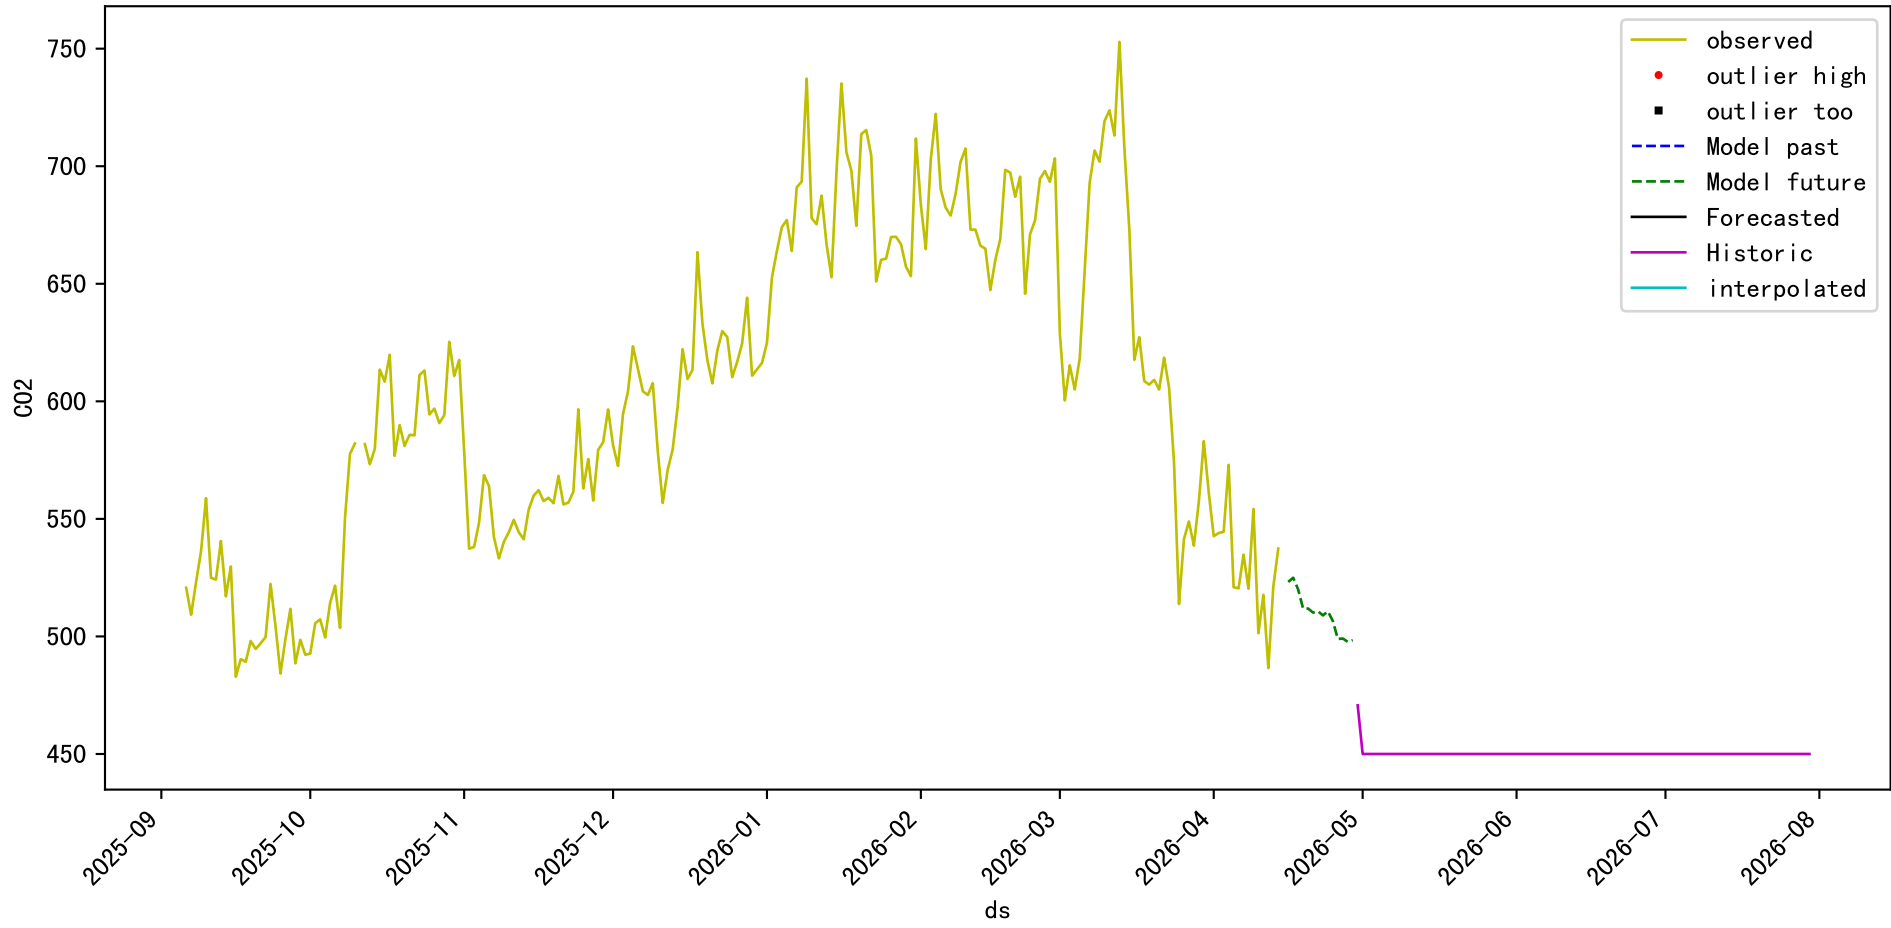

P2-14 2025-09-06 IA Observed Sensor Data

Avg and Imputed Sensor Value Plot for IA:C02 (freq: d)

Avg and Imputed Sensor Value Plot for IA:IL (freq: d)

Avg and Imputed Sensor Value Plot for IA:RH (freq: d)

Avg and Imputed Sensor Value Plot for IA:T (freq: d)

Avg and Imputed Sensor Value Plot for EA:To (freq: d)

Avg and Imputed Sensor Value Plot for EA:RHo (freq: d)

Avg and Imputed Sensor Value Plot for EA:Po (freq: d)

Avg and Imputed Sensor Value Plot for EA:I (freq: d)