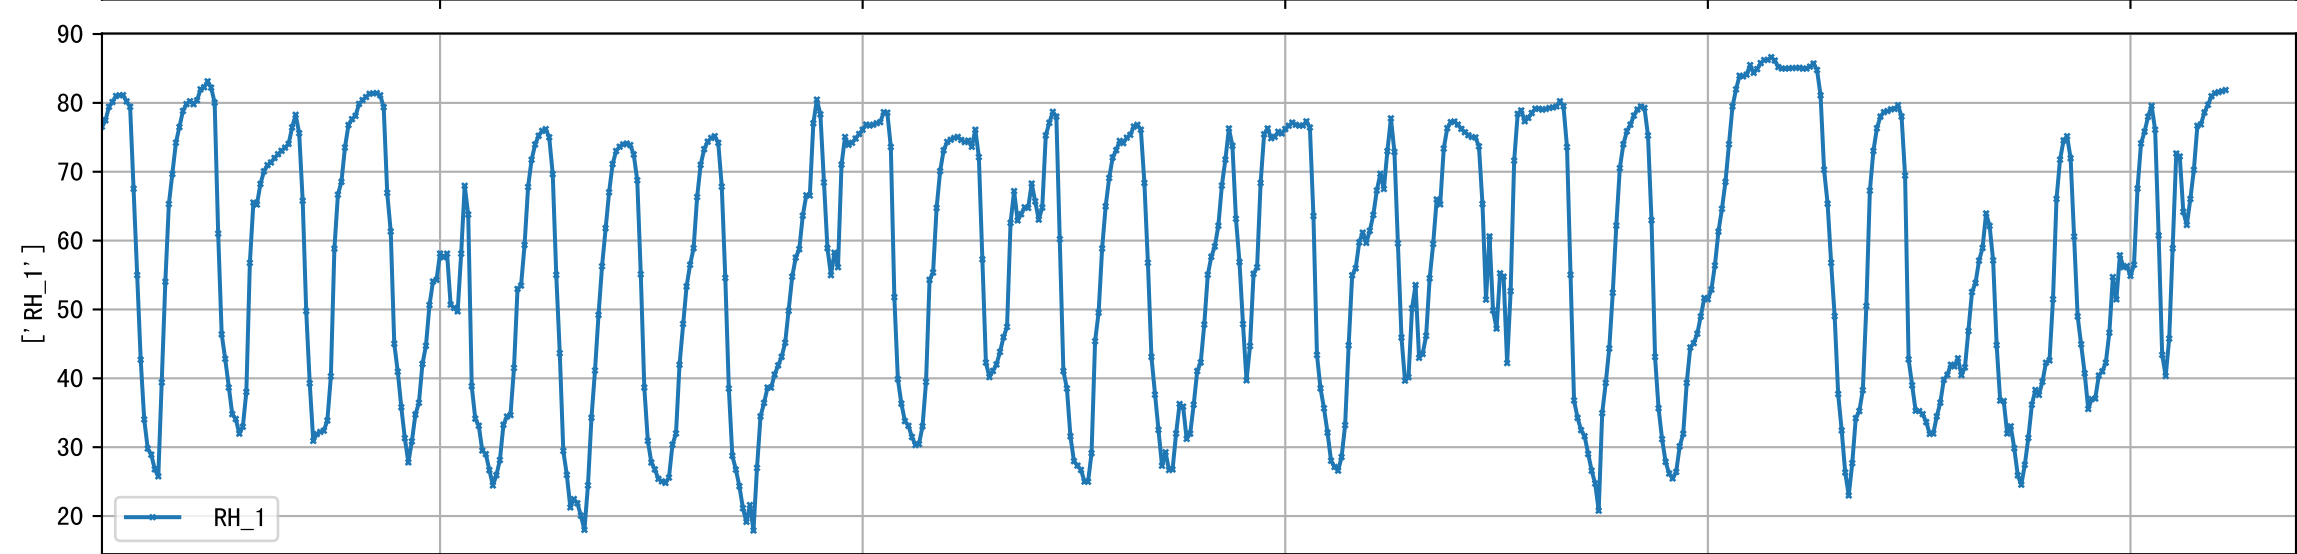

P2-14 2025-09-06 IA Observed Sensor Data

Avg and Imputed Sensor Value Plot for IA:C02 (freq: d)

Avg and Imputed Sensor Value Plot for IA:IL (freq: d)

Avg and Imputed Sensor Value Plot for IA:RH (freq: d)

Avg and Imputed Sensor Value Plot for IA:T (freq: d)

Avg and Imputed Sensor Value Plot for EA:To (freq: d)

Avg and Imputed Sensor Value Plot for EA:RHo (freq: d)

Avg and Imputed Sensor Value Plot for EA:Po (freq: d)

Avg and Imputed Sensor Value Plot for EA:I (freq: d)