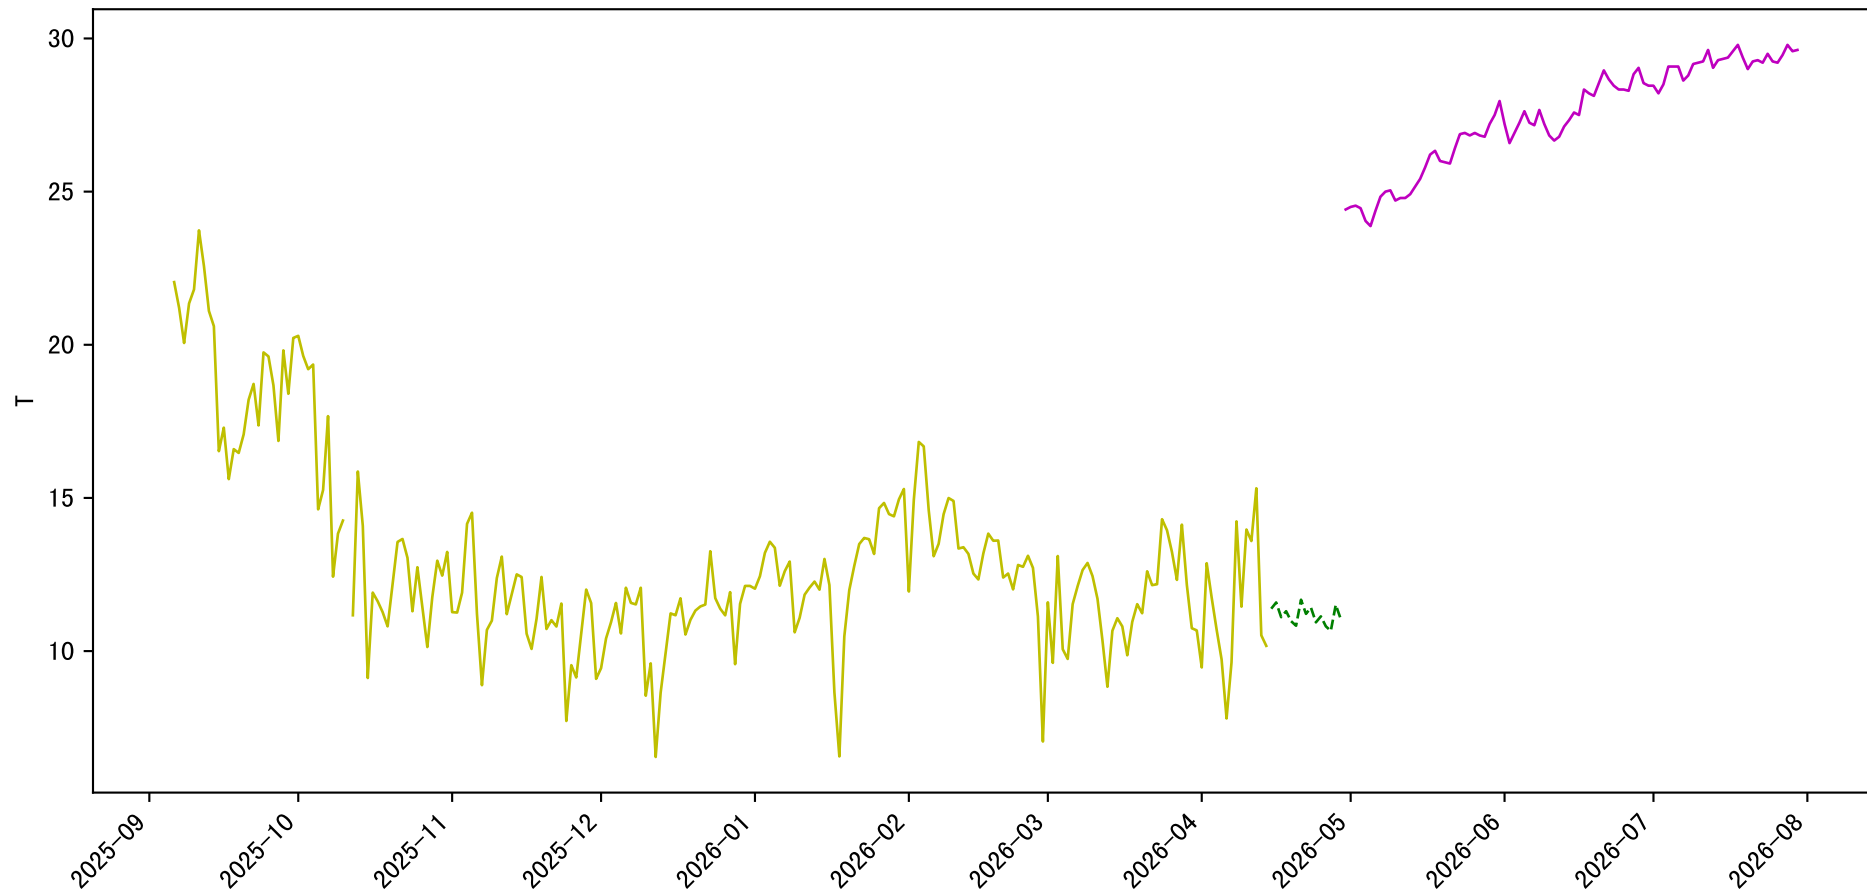

P2-14 2025-09-06 IA Observed Sensor Data

Avg and Imputed Sensor Value Plot for IA:C02 (freq: d)

Avg and Imputed Sensor Value Plot for IA:IL (freq: d)

Avg and Imputed Sensor Value Plot for IA:RH (freq: d)

Avg and Imputed Sensor Value Plot for IA:T (freq: d)

Avg and Imputed Sensor Value Plot for EA:To (freq: d)

Avg and Imputed Sensor Value Plot for EA:RHo (freq: d)

Avg and Imputed Sensor Value Plot for EA:Po (freq: d)

Avg and Imputed Sensor Value Plot for EA:I (freq: d)