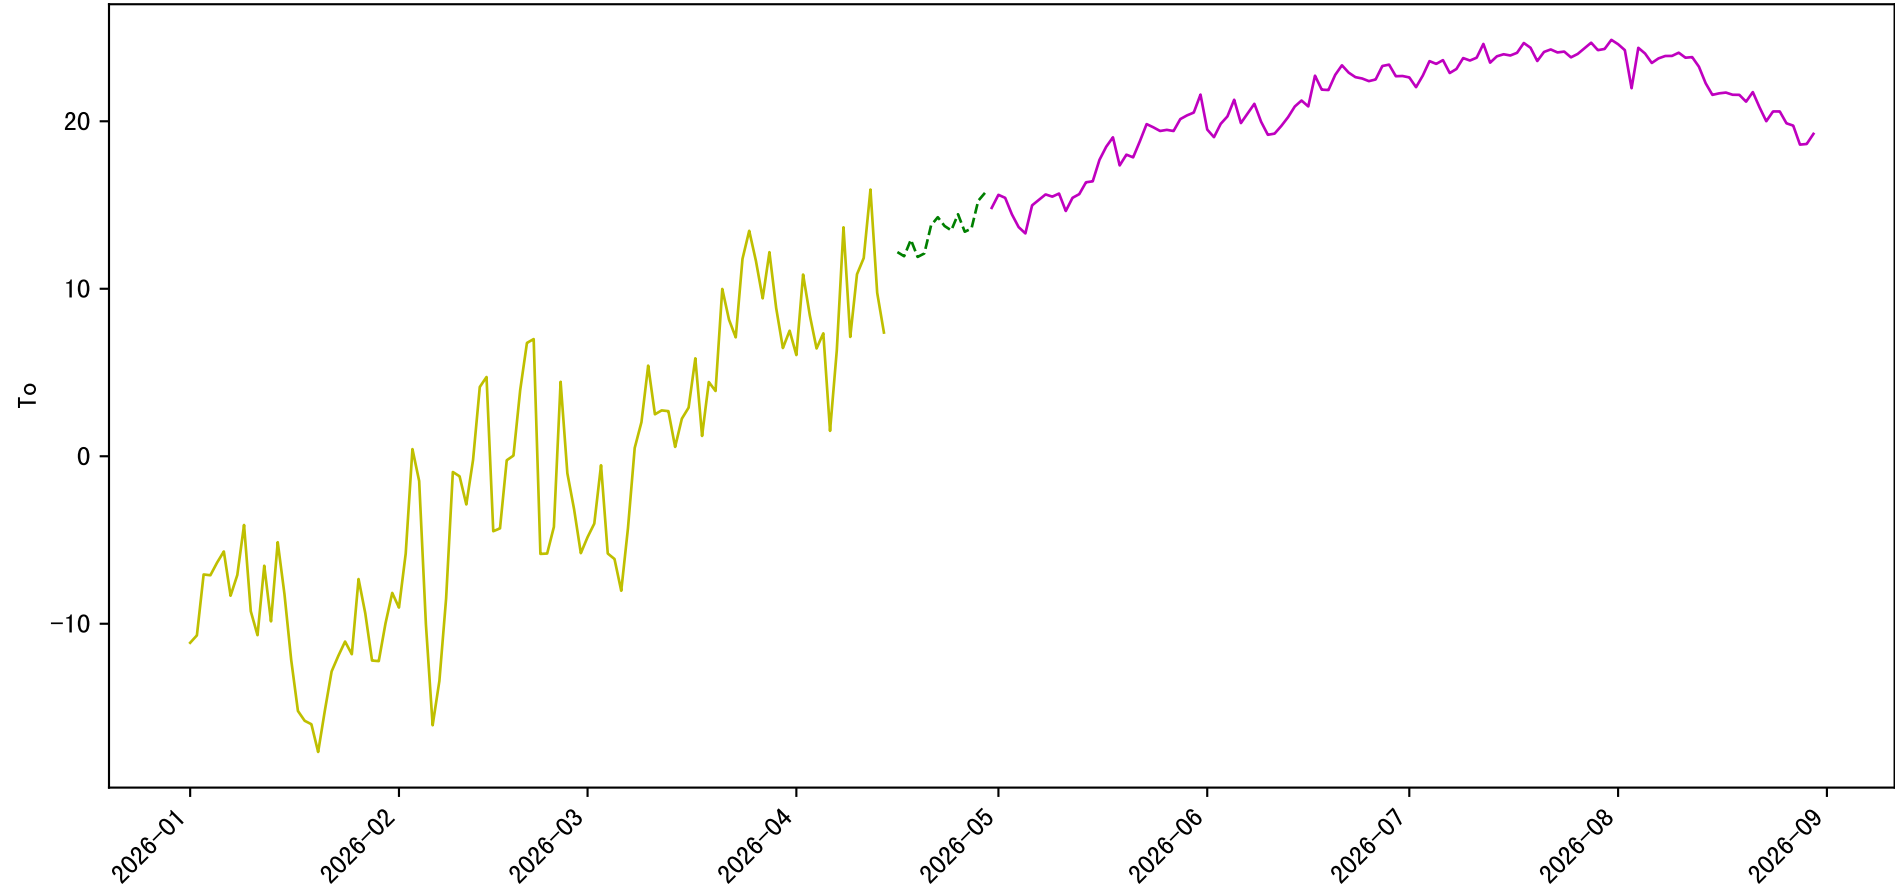

P2-14 2025-09-06 IA Observed Sensor Data

Avg and Imputed Sensor Value Plot for IA:C02 (freq: d)

Avg and Imputed Sensor Value Plot for IA:IL (freq: d)

Avg and Imputed Sensor Value Plot for IA:RH (freq: d)

Avg and Imputed Sensor Value Plot for IA:T (freq: d)

Avg and Imputed Sensor Value Plot for EA:To (freq: d)

Avg and Imputed Sensor Value Plot for EA:RHo (freq: d)

Avg and Imputed Sensor Value Plot for EA:Po (freq: d)

Avg and Imputed Sensor Value Plot for EA:I (freq: d)