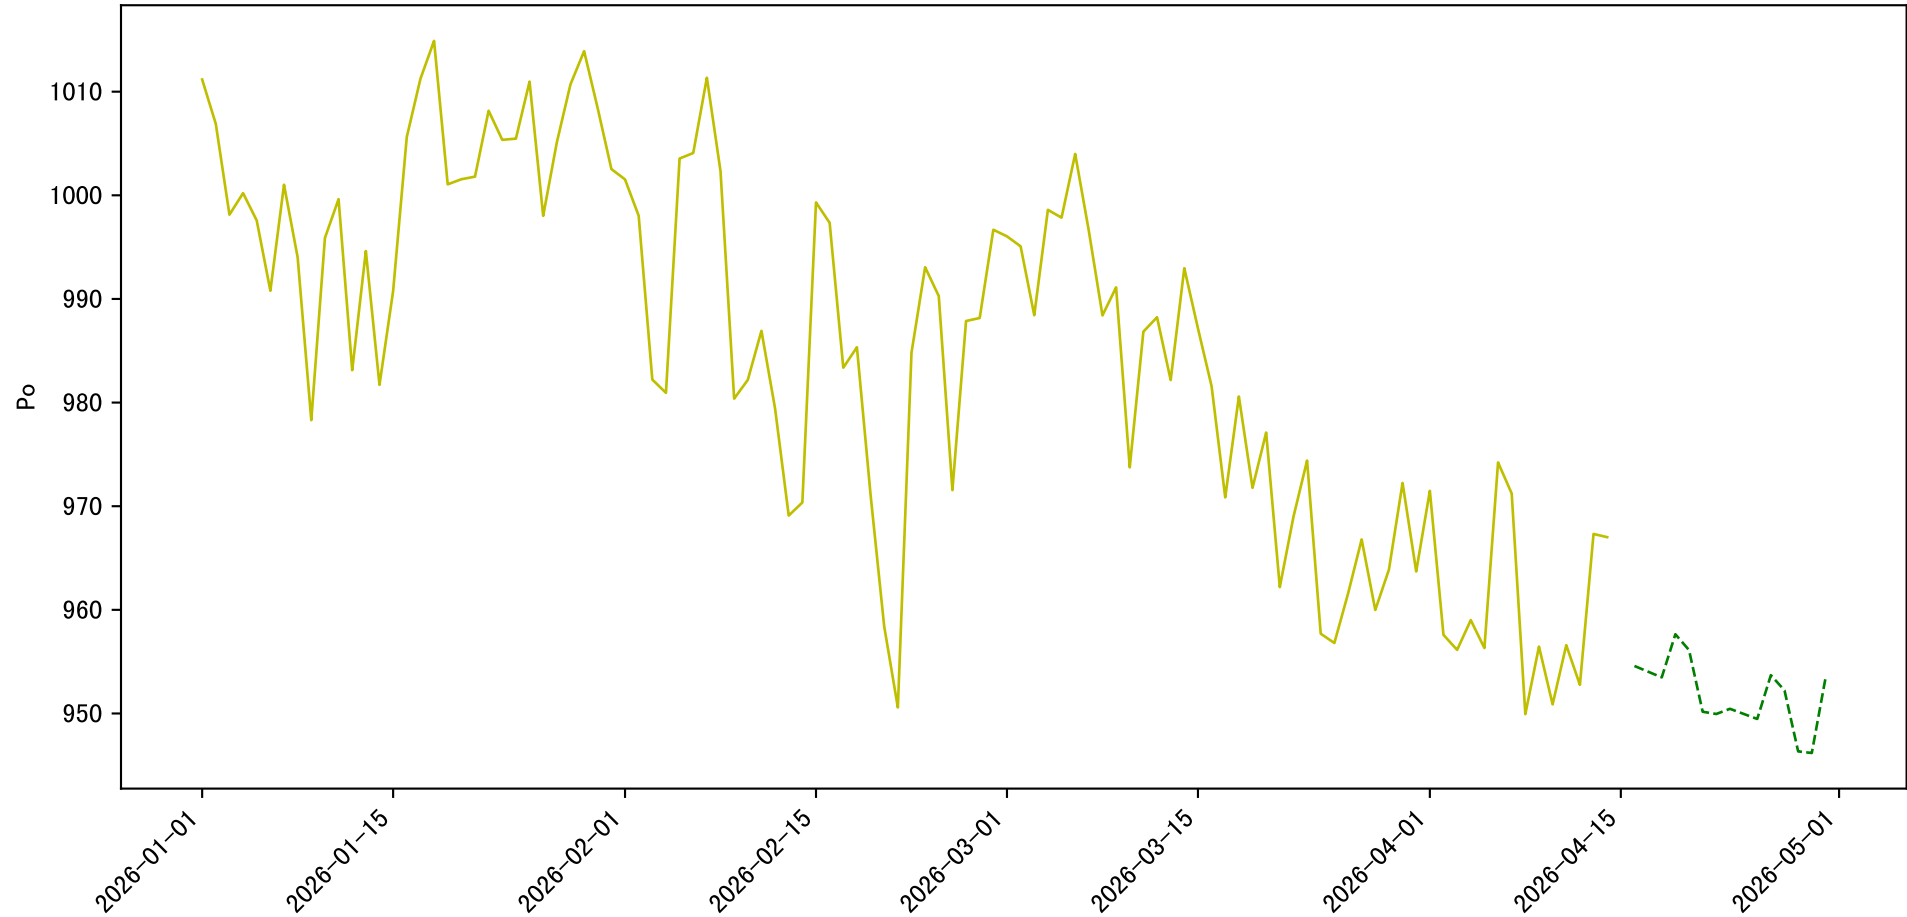

P2-14 2025-09-06 IA Observed Sensor Data

Avg and Imputed Sensor Value Plot for IA:C02 (freq: d)

Avg and Imputed Sensor Value Plot for IA:IL (freq: d)

Avg and Imputed Sensor Value Plot for IA:RH (freq: d)

Avg and Imputed Sensor Value Plot for IA:T (freq: d)

Avg and Imputed Sensor Value Plot for EA:To (freq: d)

Avg and Imputed Sensor Value Plot for EA:RHo (freq: d)

Avg and Imputed Sensor Value Plot for EA:Po (freq: d)

Avg and Imputed Sensor Value Plot for EA:I (freq: d)