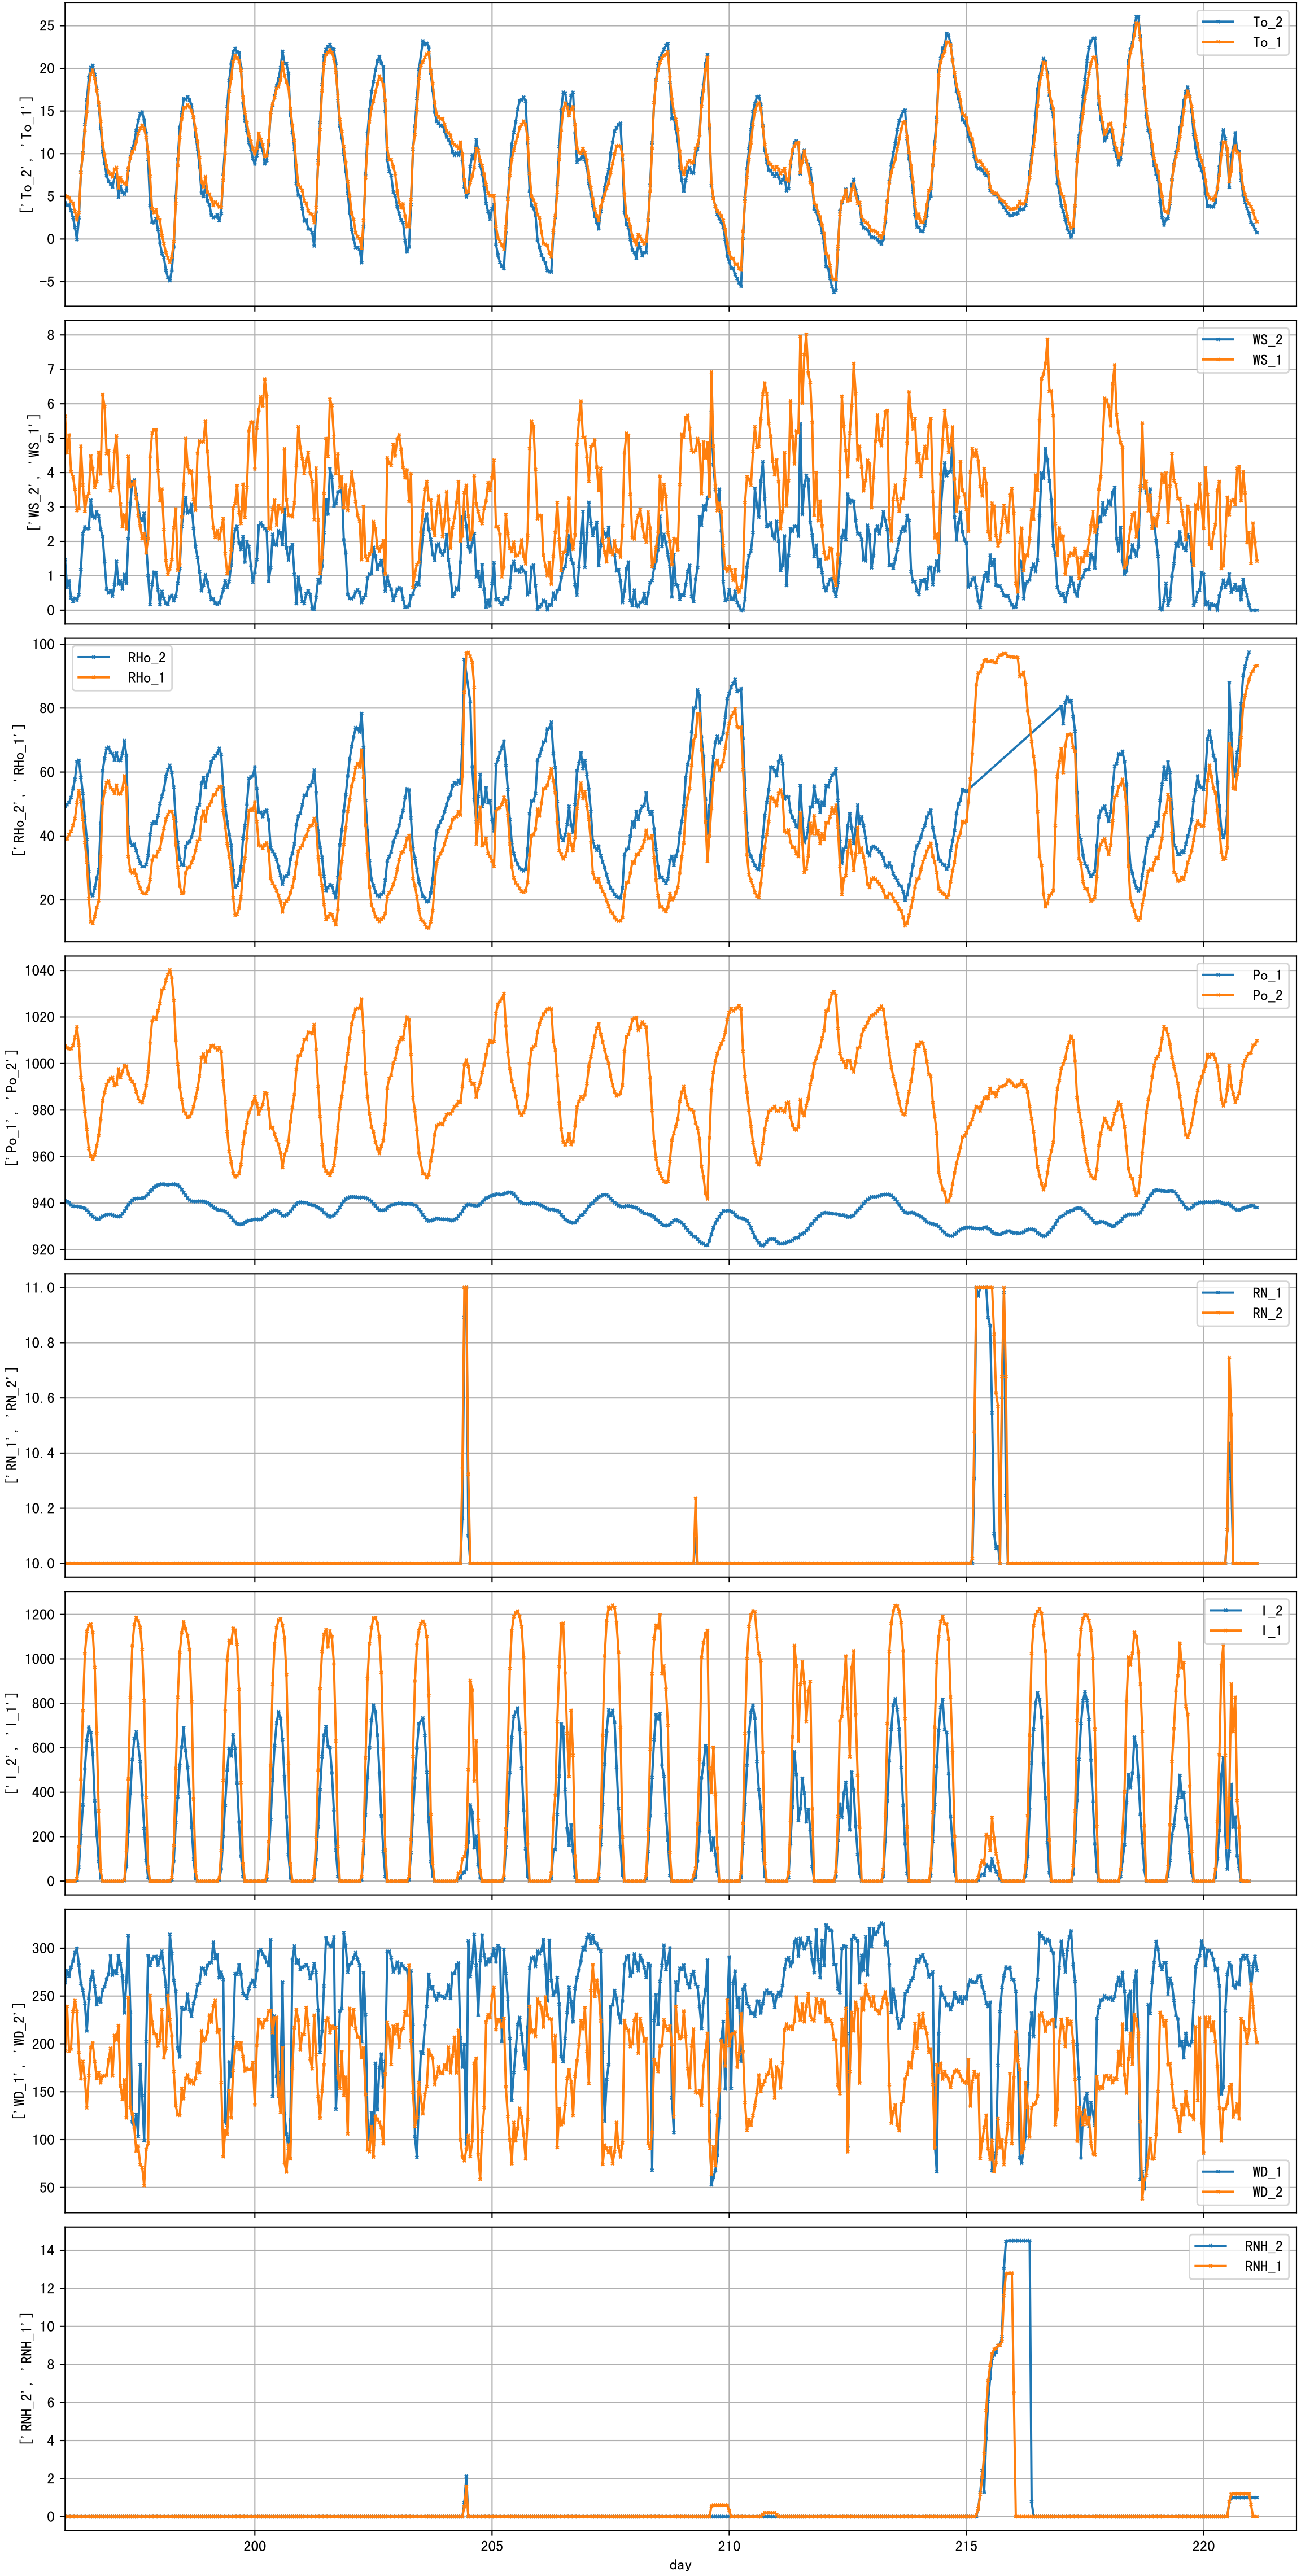

P2-14 2025-09-06 IA Observed Sensor Data

Avg and Imputed Sensor Value Plot for IA:C02 (freq: d)

Avg and Imputed Sensor Value Plot for IA:IL (freq: d)

Avg and Imputed Sensor Value Plot for IA:RH (freq: d)

Avg and Imputed Sensor Value Plot for IA:T (freq: d)

Avg and Imputed Sensor Value Plot for EA:To (freq: d)

Avg and Imputed Sensor Value Plot for EA:RHo (freq: d)

Avg and Imputed Sensor Value Plot for EA:Po (freq: d)

Avg and Imputed Sensor Value Plot for EA:I (freq: d)