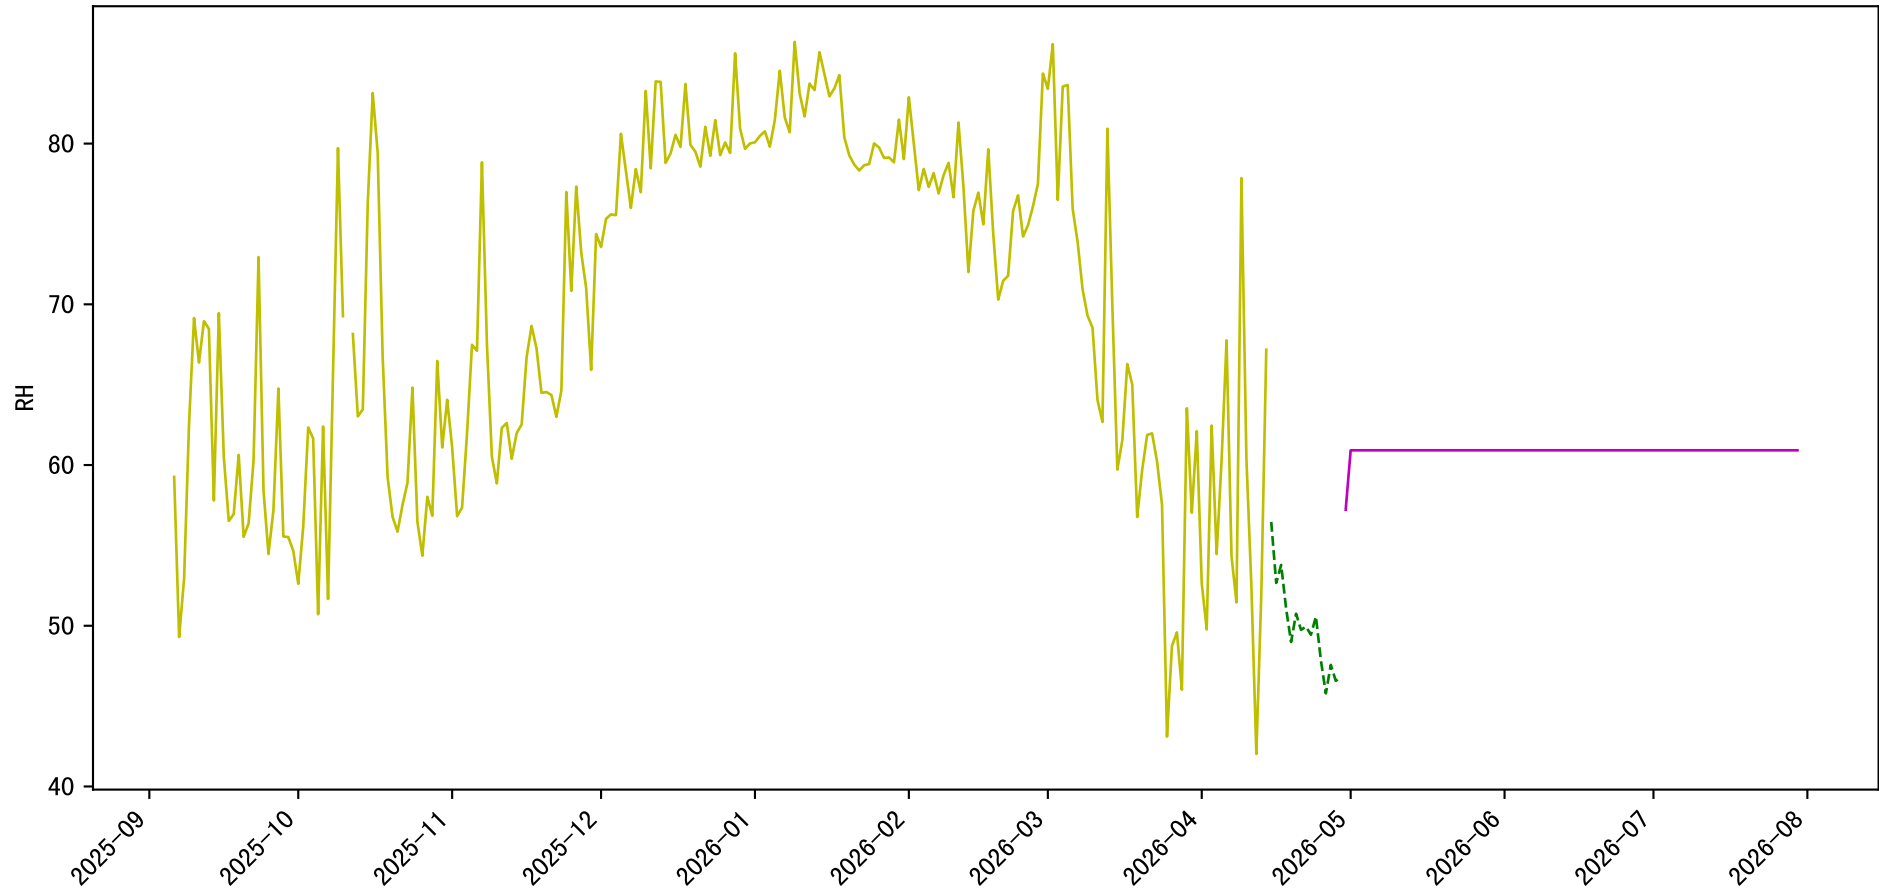

P2-14 2025-09-06 IA Observed Sensor Data

Avg and Imputed Sensor Value Plot for IA:C02 (freq: d)

Avg and Imputed Sensor Value Plot for IA:IL (freq: d)

Avg and Imputed Sensor Value Plot for IA:RH (freq: d)

Avg and Imputed Sensor Value Plot for IA:T (freq: d)

Avg and Imputed Sensor Value Plot for EA:To (freq: d)

Avg and Imputed Sensor Value Plot for EA:RHo (freq: d)

Avg and Imputed Sensor Value Plot for EA:Po (freq: d)

Avg and Imputed Sensor Value Plot for EA:I (freq: d)