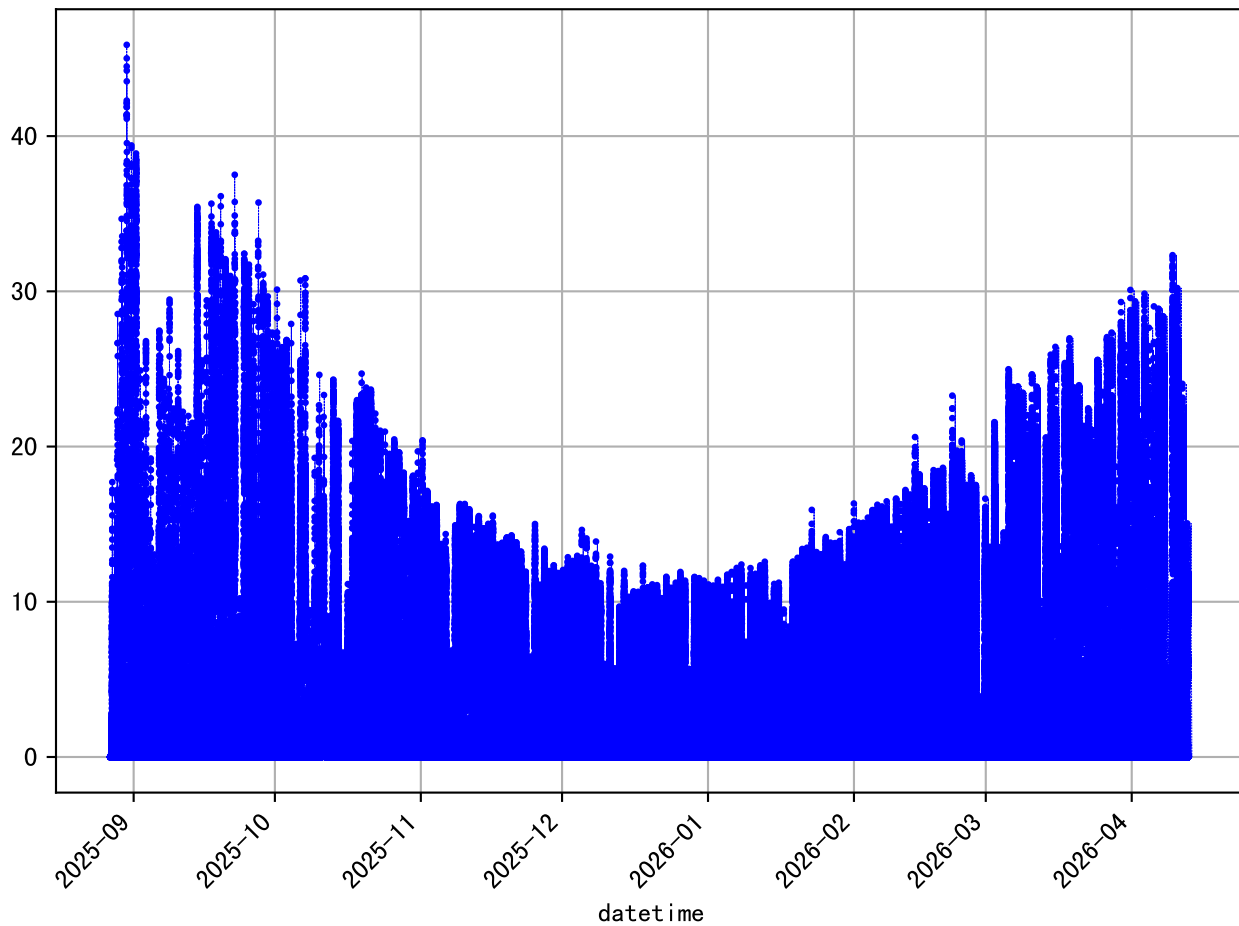

'Raw' data (229 days, 1 min/dp) 888@1125IA_IL_1

'H' data (229 days, 60 min/dp) 888@11251A_IL_1