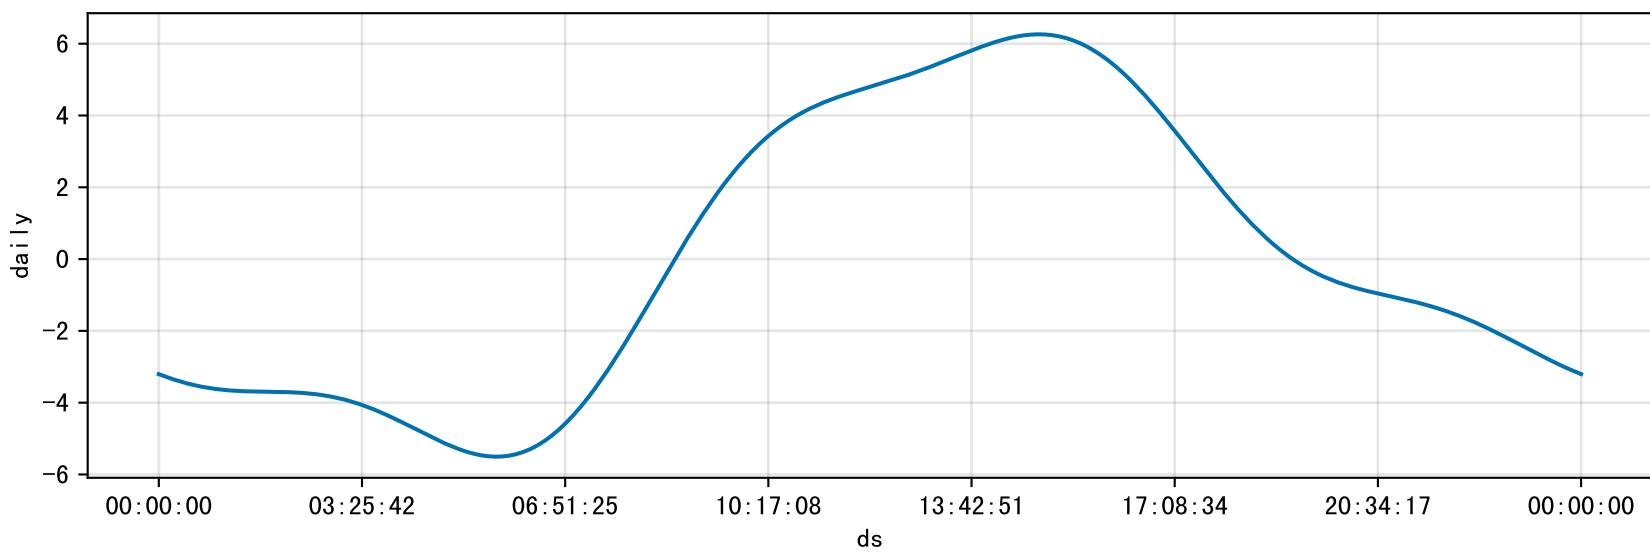

'Raw' data (84 days, 1 min/dp) 889@1126IS_Ts_82

'H' data (84 days, 60 min/dp) 889@1126IS_Ts_82

Model Prediction (H plot)