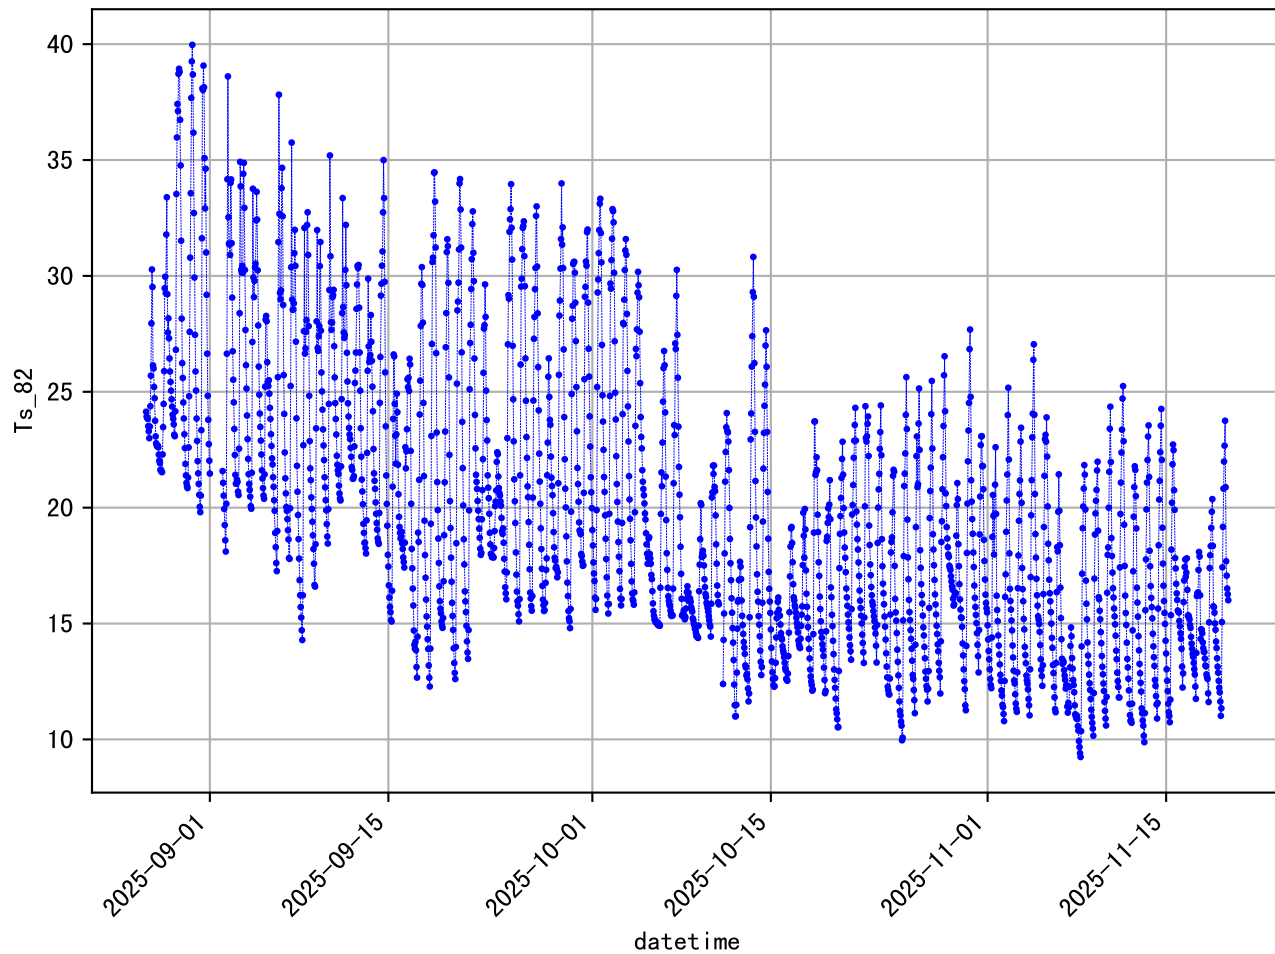

'Raw' data (84 days, 1 min/dp) 889@1126IS_Ts_82

'H' data (84 days, 60 min/dp) 889@1126IS_Ts_82

Model Prediction (H plot)