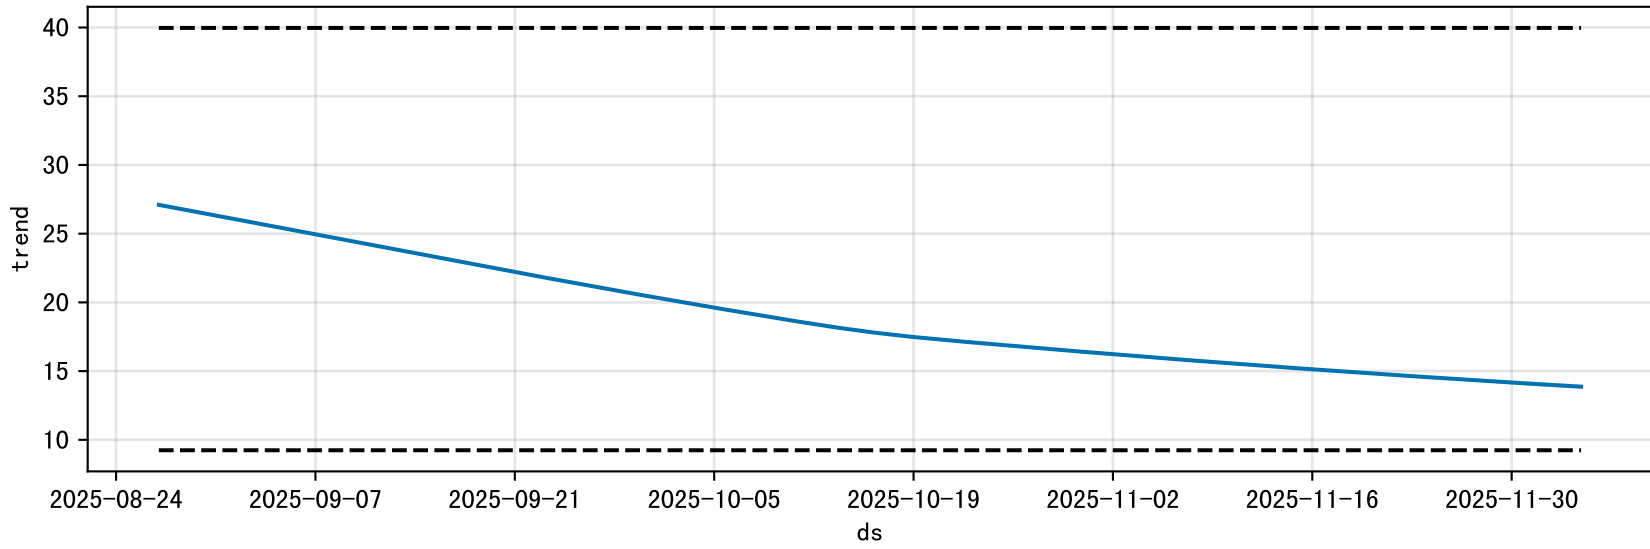

'Raw' data (84 days, 1 min/dp) 889@1126IS_Ts_82

'H' data (84 days, 60 min/dp) 889@1126IS_Ts_82

Model Prediction (H plot)