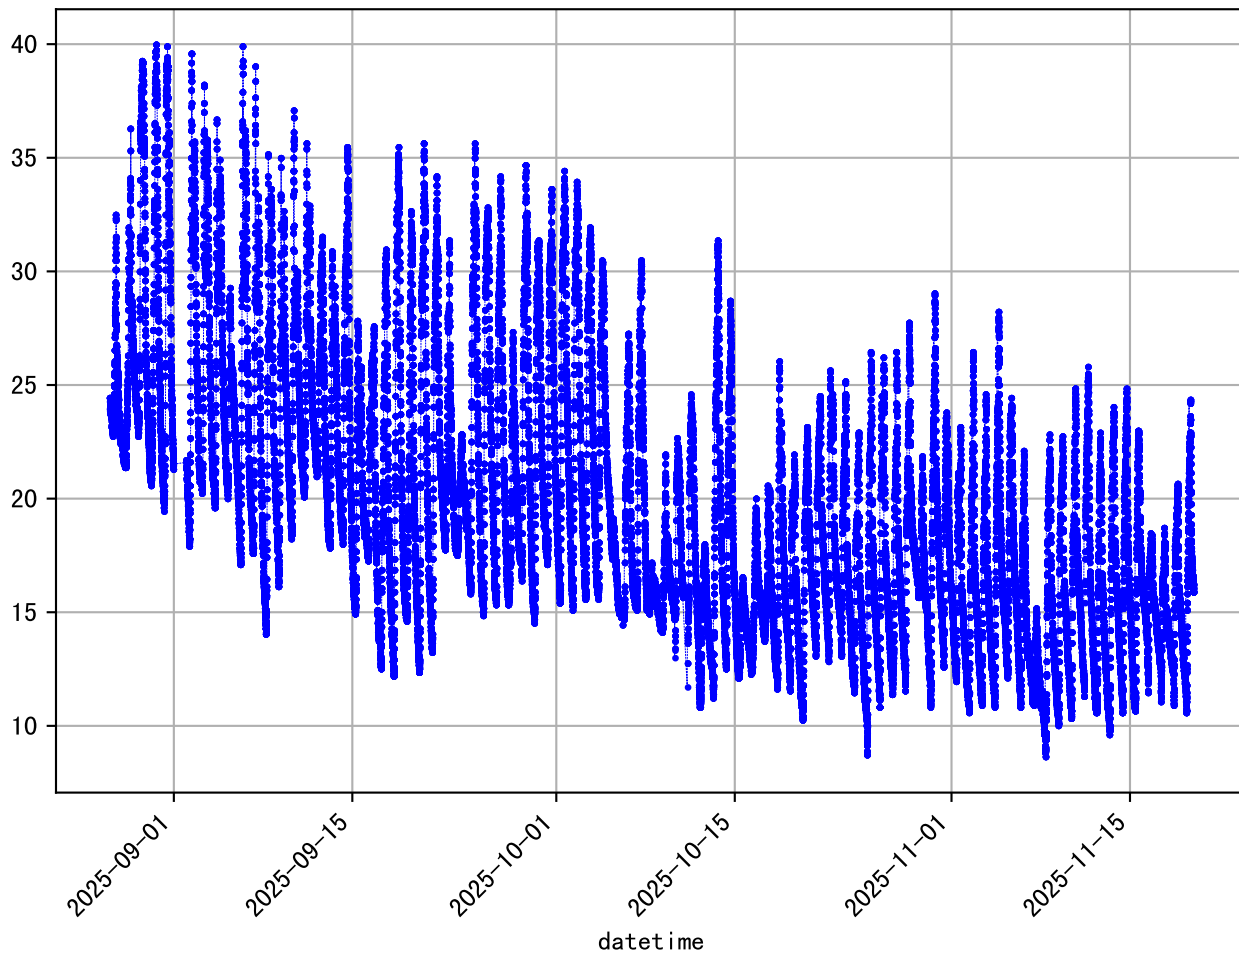

'Raw' data (84 days, 1 min/dp) 889@1126IS_Ts_82

'H' data (84 days, 60 min/dp) 889@1126IS_Ts_82

Model Prediction (H plot)