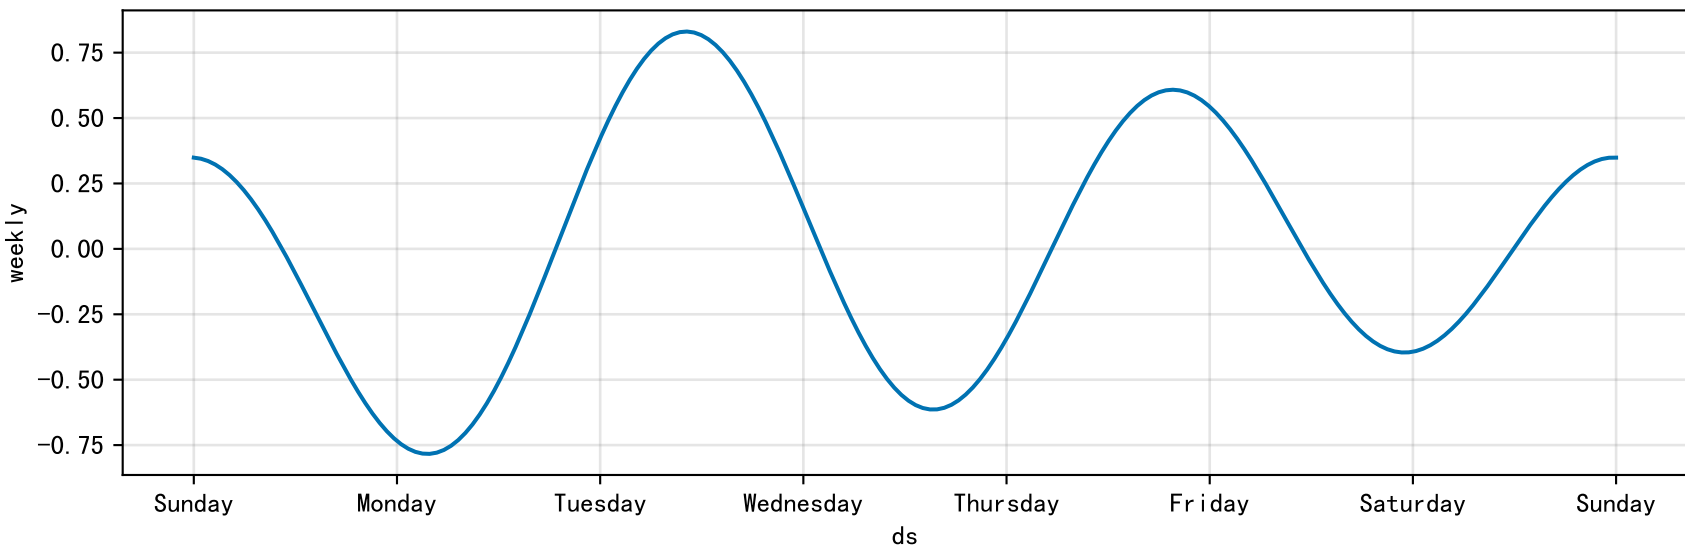

'Raw' data (84 days, 1 min/dp) 889@1126IS_Ts_82

'H' data (84 days, 60 min/dp) 889@1126IS_Ts_82

Model Prediction (H plot)