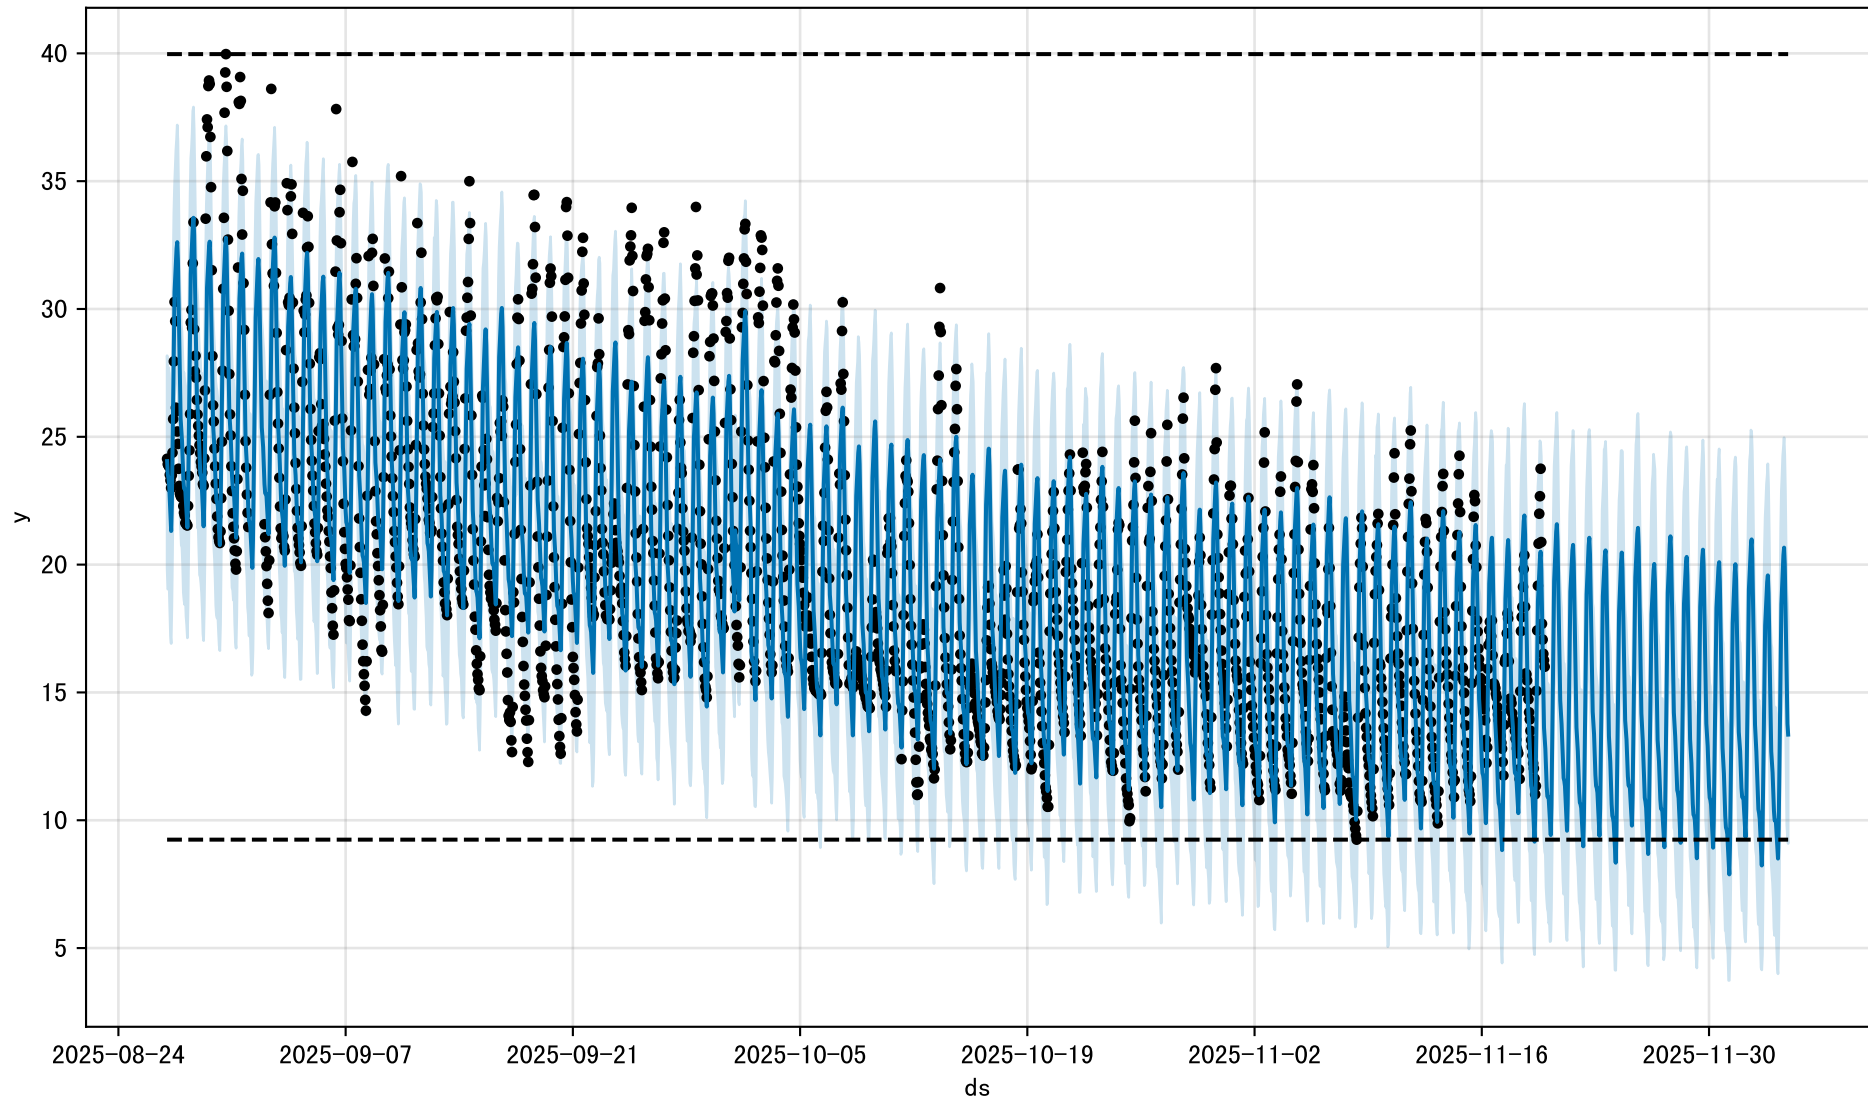

'Raw' data (84 days, 1 min/dp) 889@1126IS_Ts_82

'H' data (84 days, 60 min/dp) 889@1126IS_Ts_82

Model Prediction (H plot)