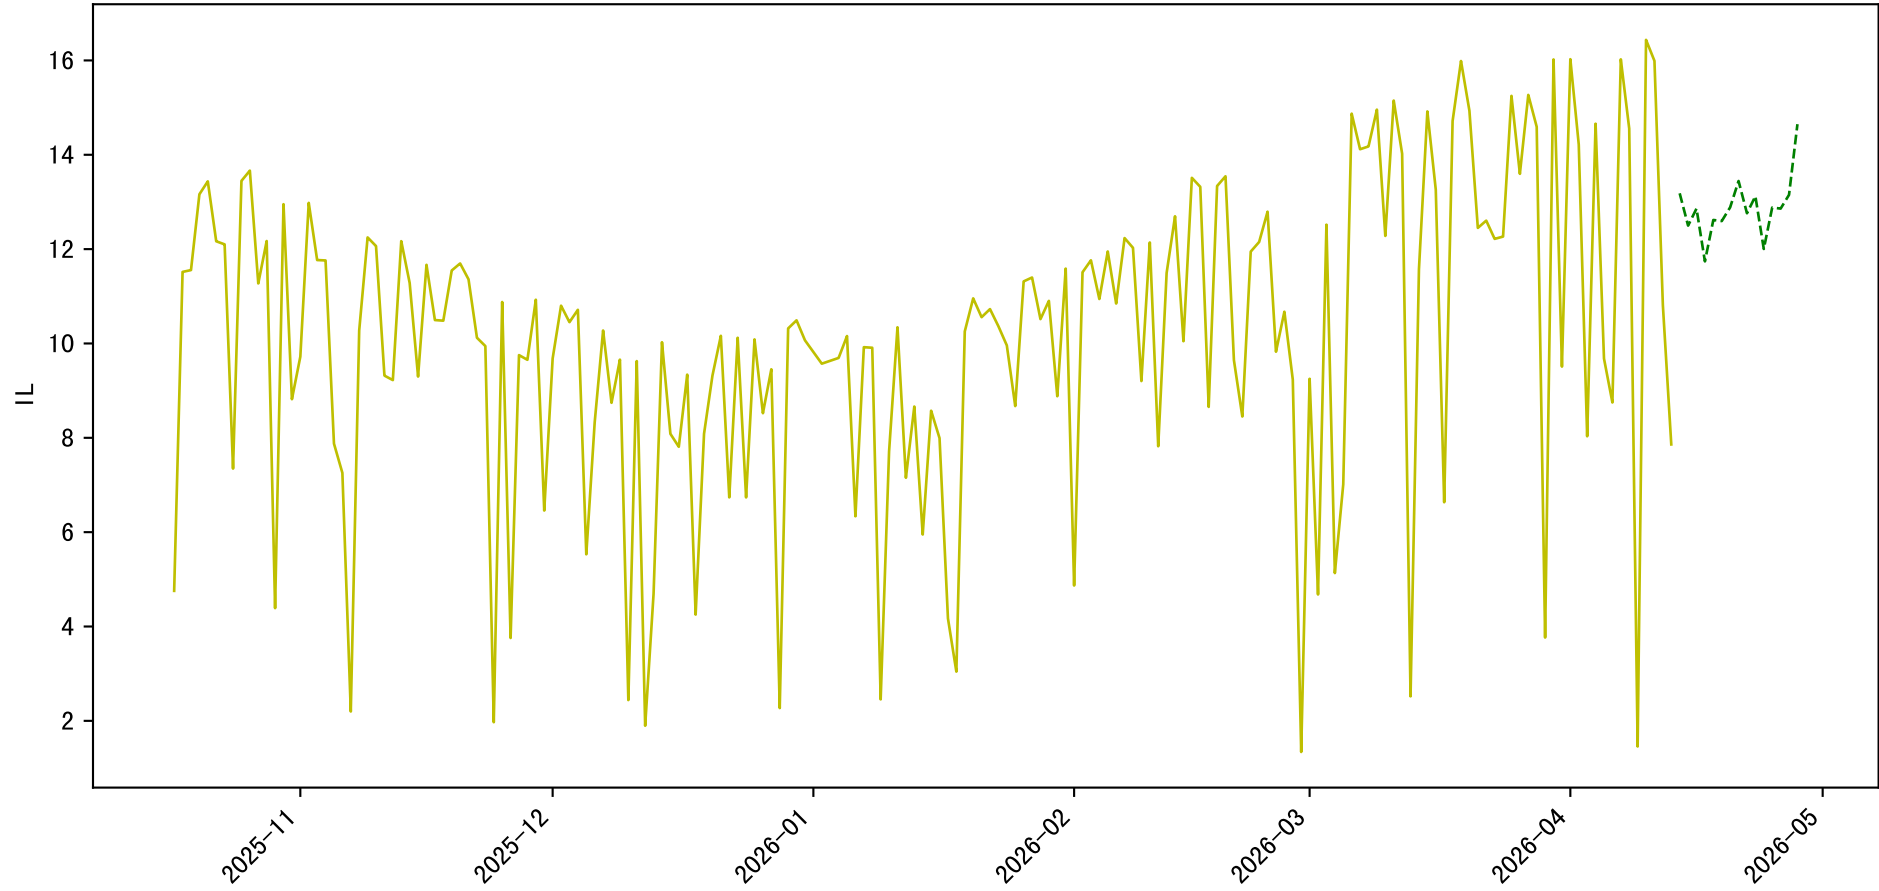

P7 2025-10-17 IA Observed Sensor Data

P7 2025-10-17 EA Observed Sensor Data

Avg and Imputed Sensor Value Plot for IA:C02 (freq: d)

Avg and Imputed Sensor Value Plot for IA:IL (freq: d)

Avg and Imputed Sensor Value Plot for IA:RH (freq: d)

Avg and Imputed Sensor Value Plot for IA:T (freq: d)

Avg and Imputed Sensor Value Plot for EA:To (freq: d)

Avg and Imputed Sensor Value Plot for EA:RHo (freq: d)

Avg and Imputed Sensor Value Plot for EA:Po (freq: d)

Avg and Imputed Sensor Value Plot for EA:1 (freq: d)