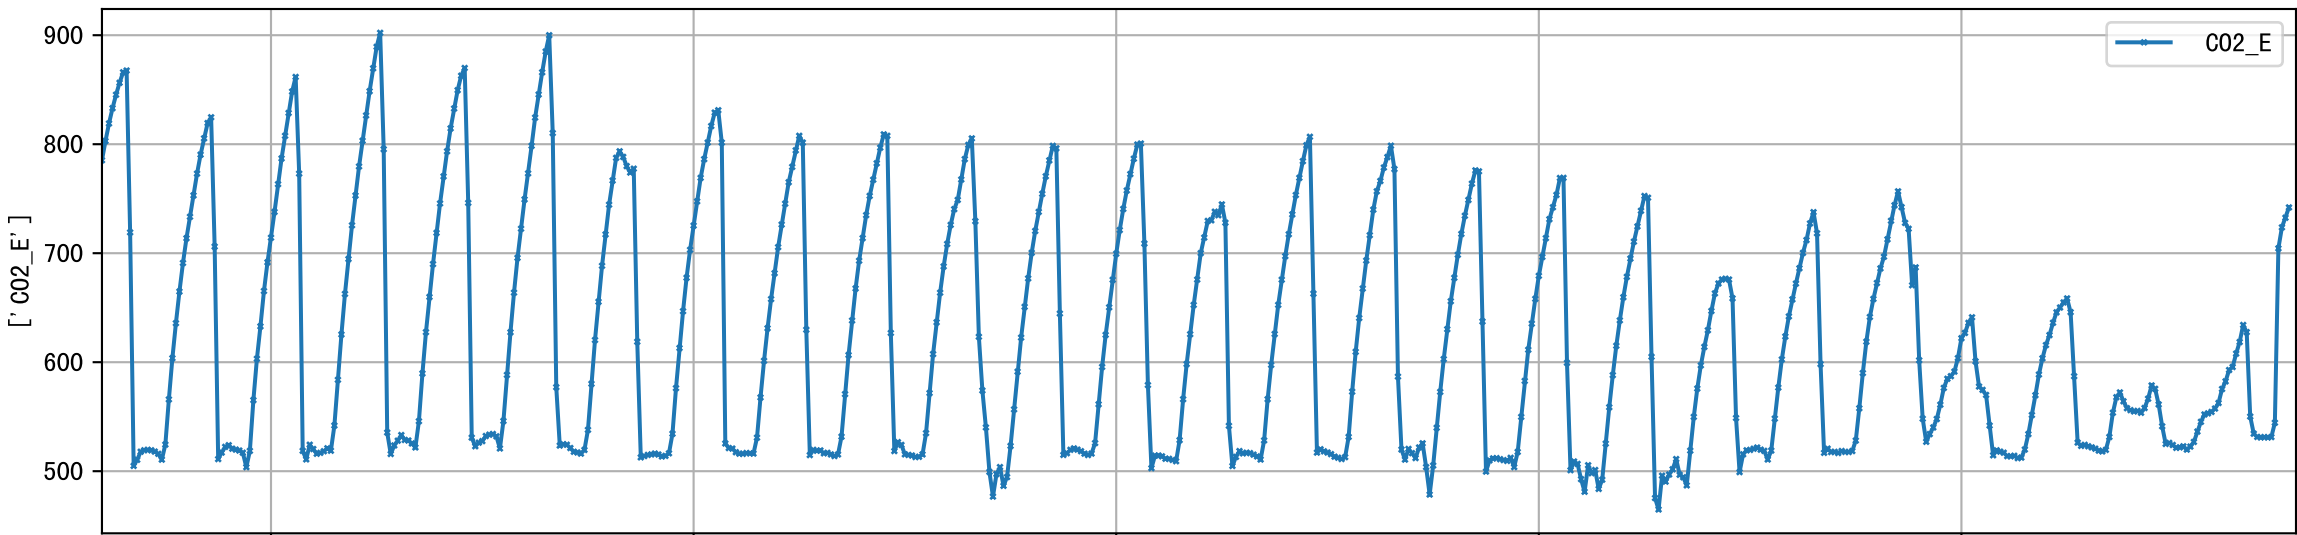

P7 2025-10-17 IA Observed Sensor Data

P7 2025-10-17 EA Observed Sensor Data

Avg and Imputed Sensor Value Plot for IA:C02 (freq: d)

Avg and Imputed Sensor Value Plot for IA:IL (freq: d)

Avg and Imputed Sensor Value Plot for IA:RH (freq: d)

Avg and Imputed Sensor Value Plot for IA:T (freq: d)

Avg and Imputed Sensor Value Plot for EA:To (freq: d)

Avg and Imputed Sensor Value Plot for EA:RHo (freq: d)

Avg and Imputed Sensor Value Plot for EA:Po (freq: d)

Avg and Imputed Sensor Value Plot for EA:1 (freq: d)