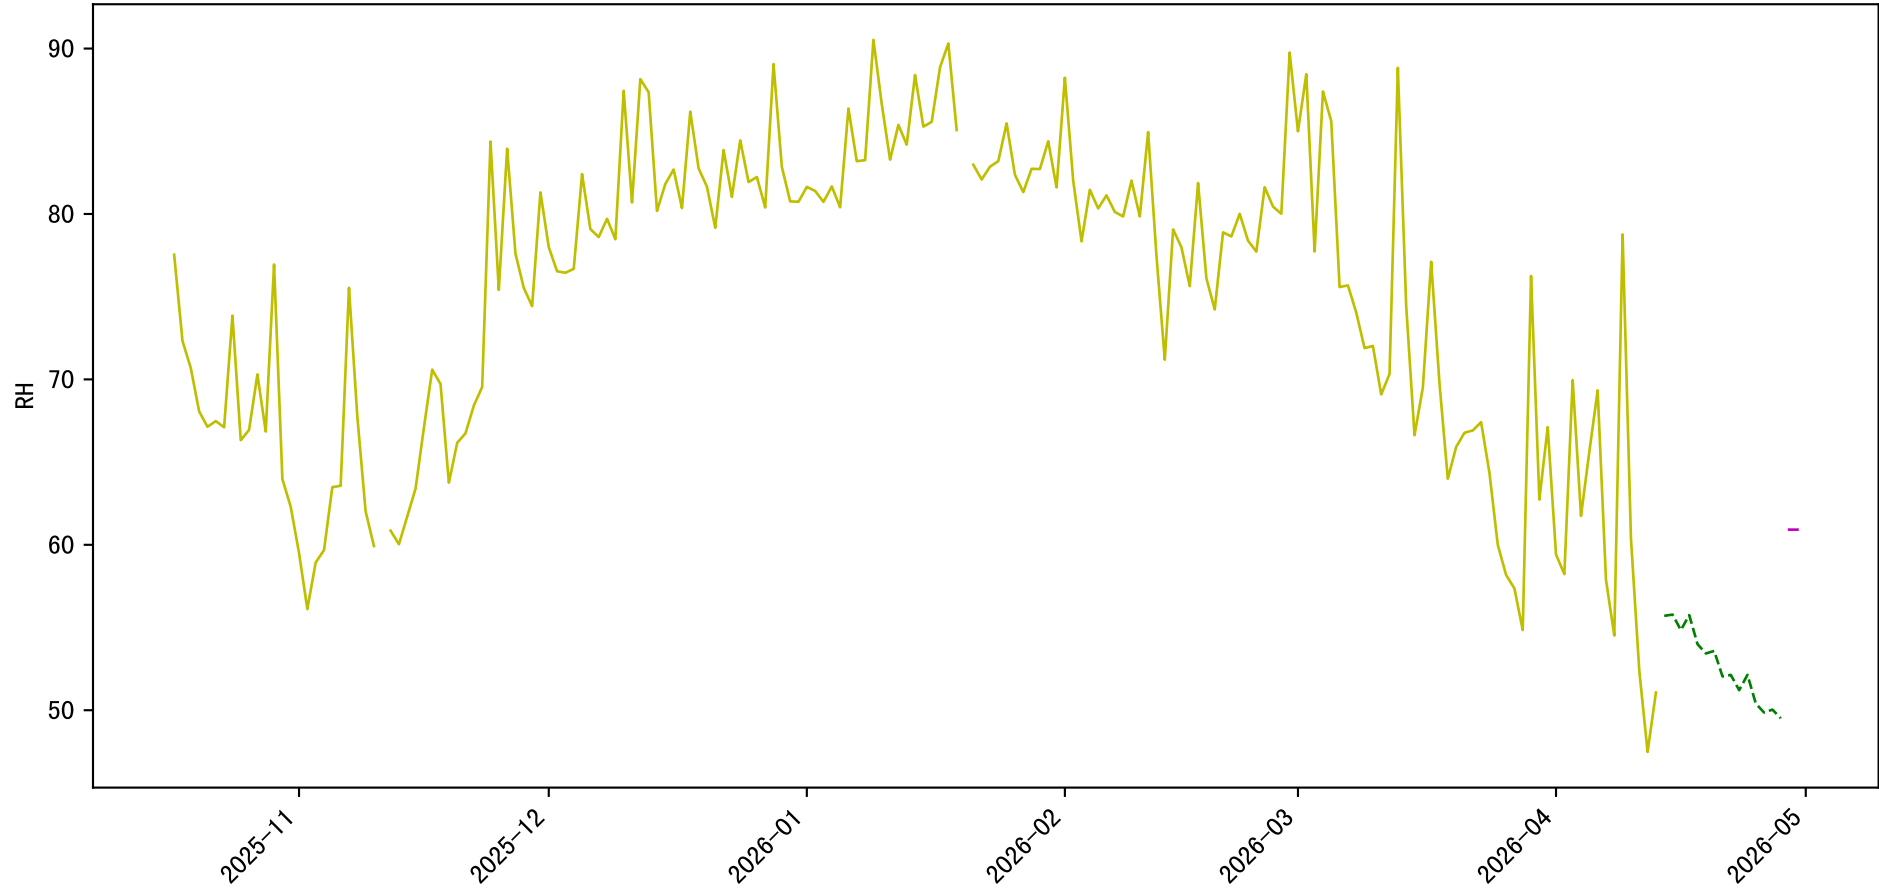

P7 2025-10-17 IA Observed Sensor Data

P7 2025-10-17 EA Observed Sensor Data

Avg and Imputed Sensor Value Plot for IA:C02 (freq: d)

Avg and Imputed Sensor Value Plot for IA:IL (freq: d)

Avg and Imputed Sensor Value Plot for IA:RH (freq: d)

Avg and Imputed Sensor Value Plot for IA:T (freq: d)

Avg and Imputed Sensor Value Plot for EA:To (freq: d)

Avg and Imputed Sensor Value Plot for EA:RHo (freq: d)

Avg and Imputed Sensor Value Plot for EA:Po (freq: d)

Avg and Imputed Sensor Value Plot for EA:1 (freq: d)