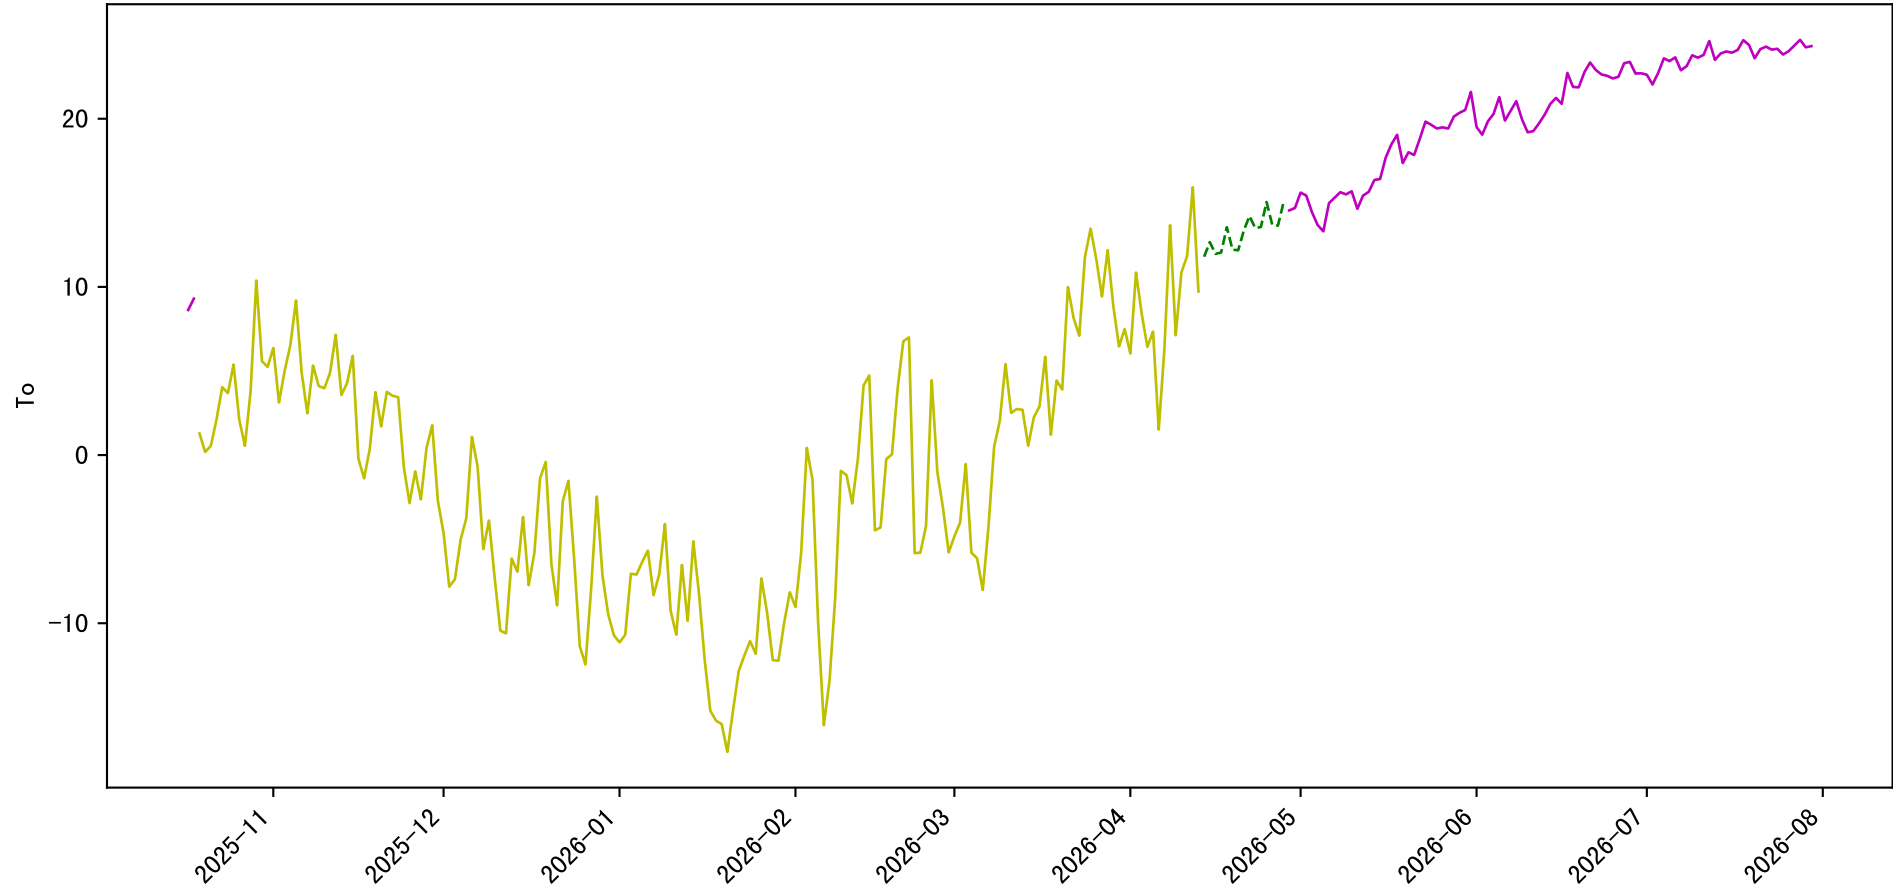

P7 2025-10-17 IA Observed Sensor Data

P7 2025-10-17 EA Observed Sensor Data

Avg and Imputed Sensor Value Plot for IA:C02 (freq: d)

Avg and Imputed Sensor Value Plot for IA:IL (freq: d)

Avg and Imputed Sensor Value Plot for IA:RH (freq: d)

Avg and Imputed Sensor Value Plot for IA:T (freq: d)

Avg and Imputed Sensor Value Plot for EA:To (freq: d)

Avg and Imputed Sensor Value Plot for EA:RHo (freq: d)

Avg and Imputed Sensor Value Plot for EA:Po (freq: d)

Avg and Imputed Sensor Value Plot for EA:1 (freq: d)