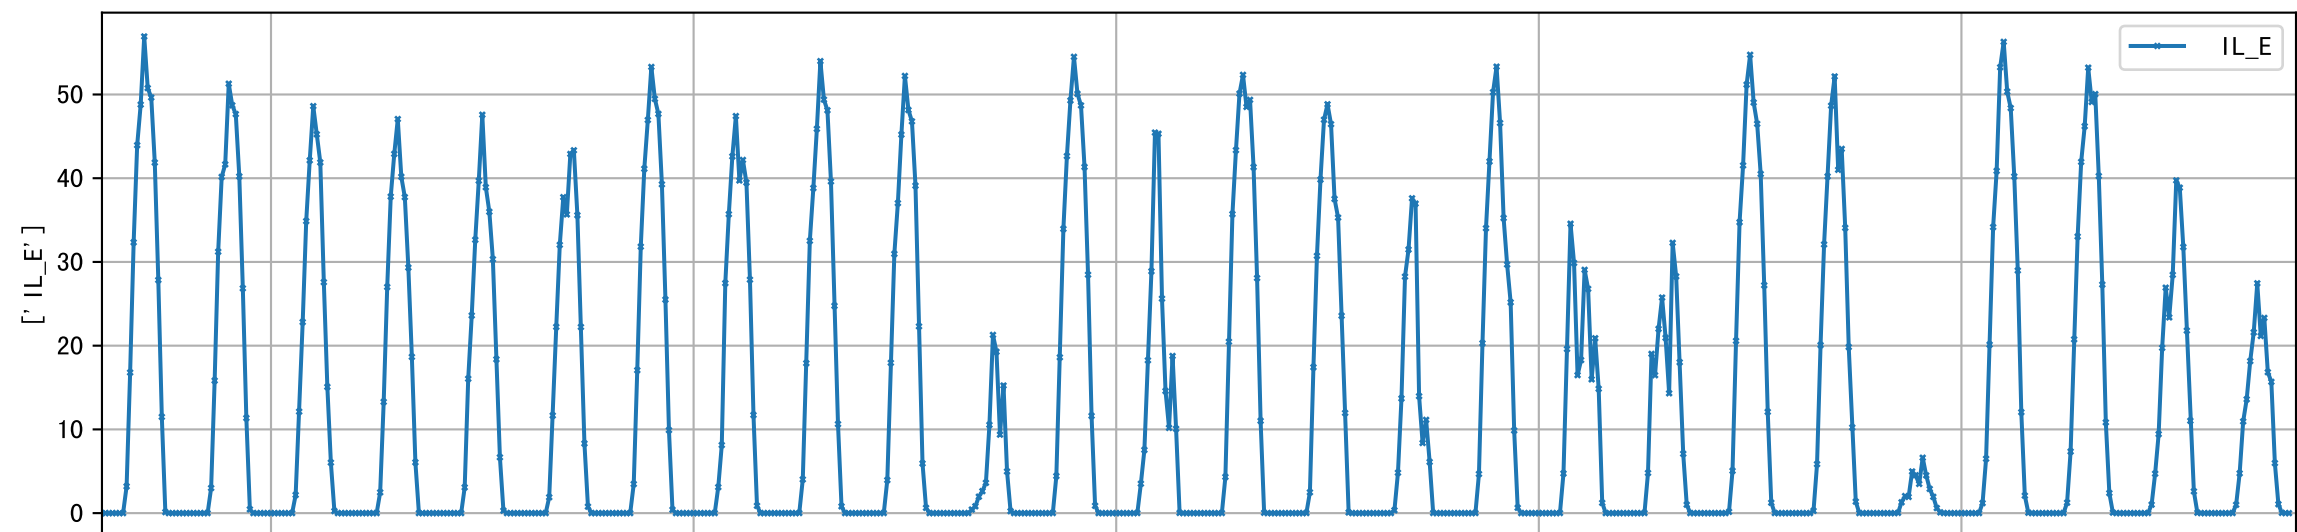

P7 2025-10-17 IA Observed Sensor Data

P7 2025-10-17 EA Observed Sensor Data

Avg and Imputed Sensor Value Plot for IA:C02 (freq: d)

Avg and Imputed Sensor Value Plot for IA:IL (freq: d)

Avg and Imputed Sensor Value Plot for IA:RH (freq: d)

Avg and Imputed Sensor Value Plot for IA:T (freq: d)

Avg and Imputed Sensor Value Plot for EA:To (freq: d)

Avg and Imputed Sensor Value Plot for EA:RHo (freq: d)

Avg and Imputed Sensor Value Plot for EA:Po (freq: d)

Avg and Imputed Sensor Value Plot for EA:1 (freq: d)