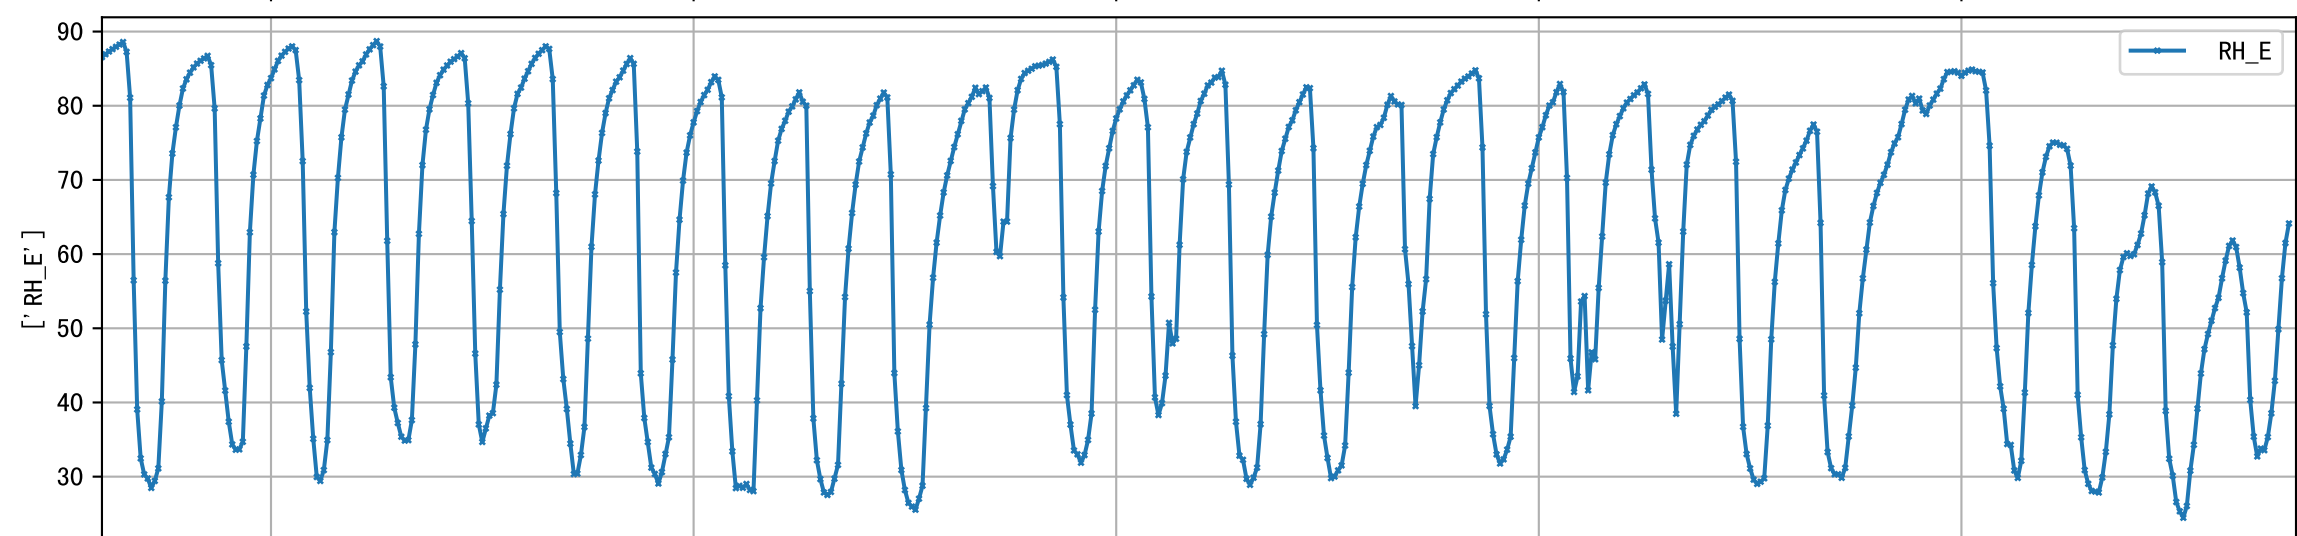

P7 2025-10-17 IA Observed Sensor Data

P7 2025-10-17 EA Observed Sensor Data

Avg and Imputed Sensor Value Plot for IA:C02 (freq: d)

Avg and Imputed Sensor Value Plot for IA:IL (freq: d)

Avg and Imputed Sensor Value Plot for IA:RH (freq: d)

Avg and Imputed Sensor Value Plot for IA:T (freq: d)

Avg and Imputed Sensor Value Plot for EA:To (freq: d)

Avg and Imputed Sensor Value Plot for EA:RHo (freq: d)

Avg and Imputed Sensor Value Plot for EA:Po (freq: d)

Avg and Imputed Sensor Value Plot for EA:1 (freq: d)