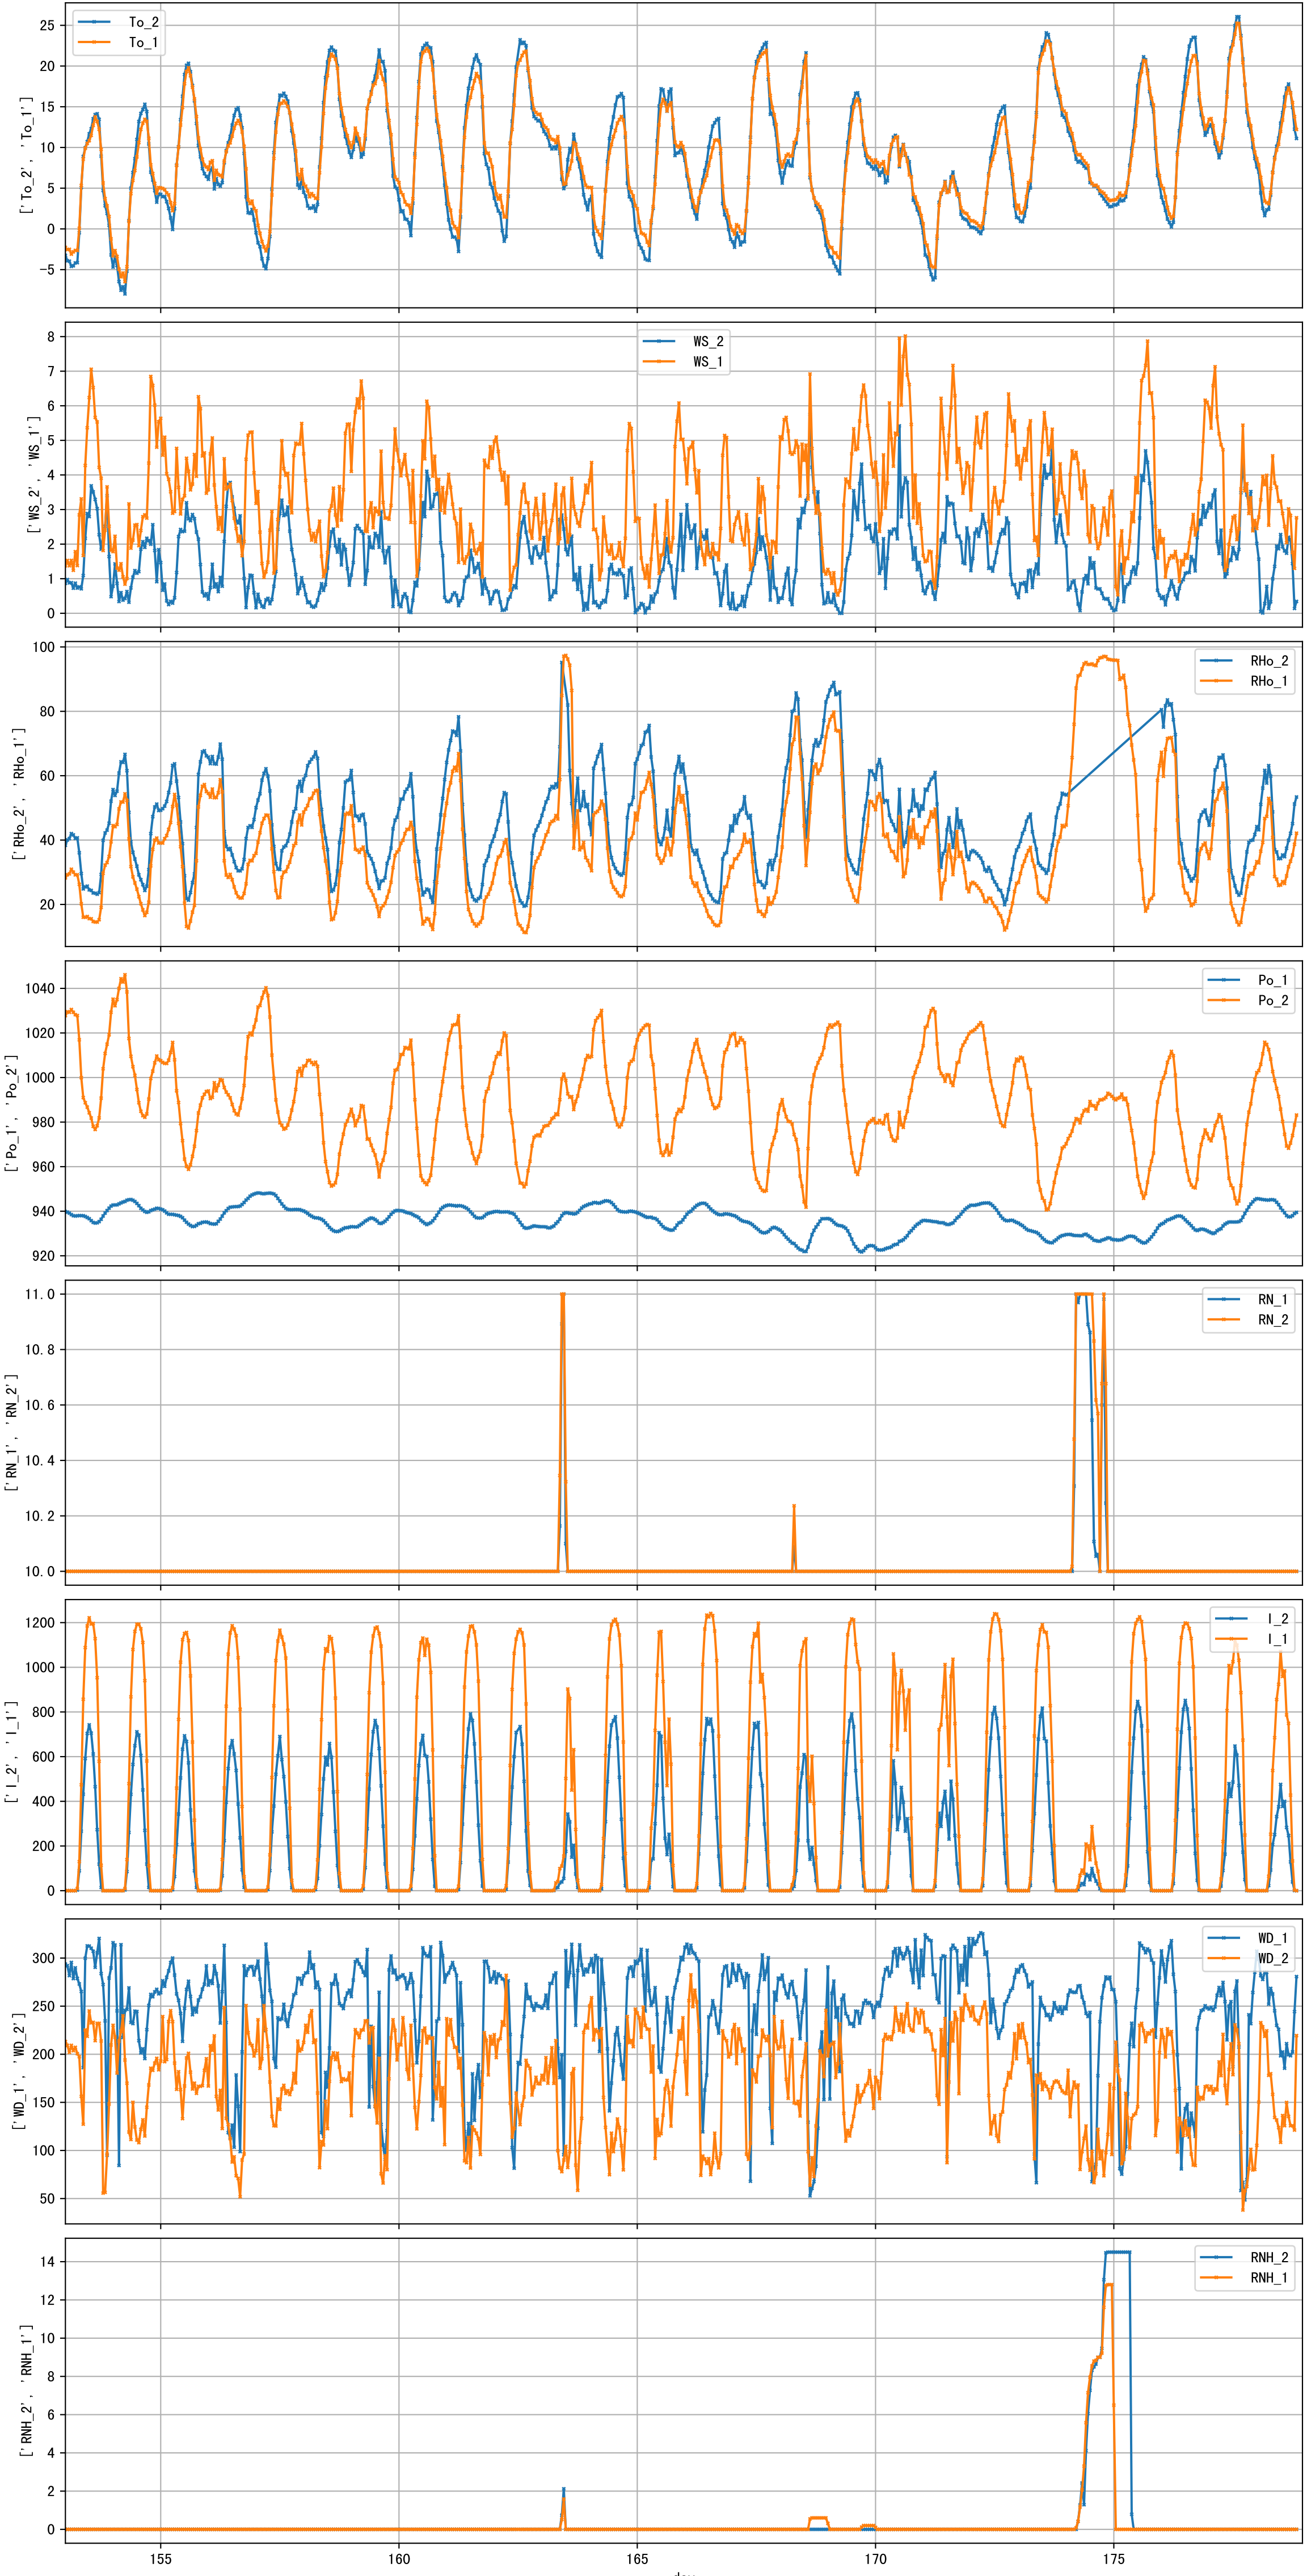

P7 2025-10-17 IA Observed Sensor Data

P7 2025-10-17 EA Observed Sensor Data

Avg and Imputed Sensor Value Plot for IA:C02 (freq: d)

Avg and Imputed Sensor Value Plot for IA:IL (freq: d)

Avg and Imputed Sensor Value Plot for IA:RH (freq: d)

Avg and Imputed Sensor Value Plot for IA:T (freq: d)

Avg and Imputed Sensor Value Plot for EA:To (freq: d)

Avg and Imputed Sensor Value Plot for EA:RHo (freq: d)

Avg and Imputed Sensor Value Plot for EA:Po (freq: d)

Avg and Imputed Sensor Value Plot for EA:1 (freq: d)