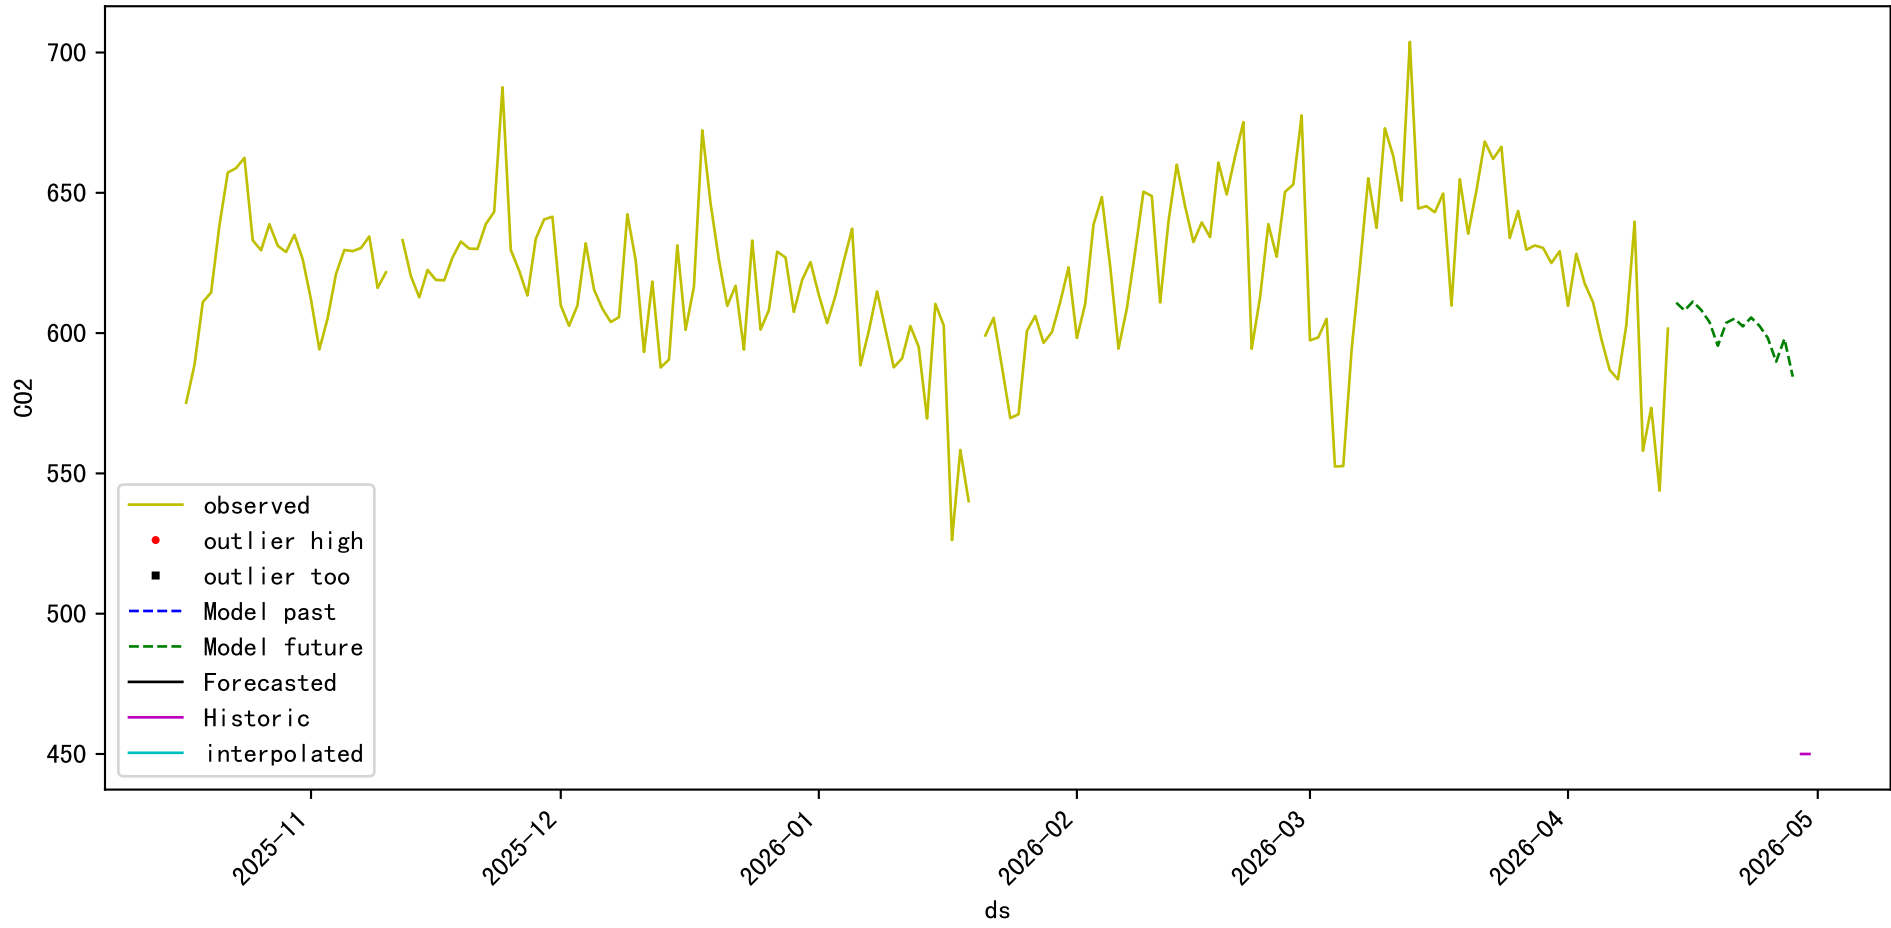

P7 2025-10-17 IA Observed Sensor Data

P7 2025-10-17 EA Observed Sensor Data

Avg and Imputed Sensor Value Plot for IA:C02 (freq: d)

Avg and Imputed Sensor Value Plot for IA:IL (freq: d)

Avg and Imputed Sensor Value Plot for IA:RH (freq: d)

Avg and Imputed Sensor Value Plot for IA:T (freq: d)

Avg and Imputed Sensor Value Plot for EA:To (freq: d)

Avg and Imputed Sensor Value Plot for EA:RHo (freq: d)

Avg and Imputed Sensor Value Plot for EA:Po (freq: d)

Avg and Imputed Sensor Value Plot for EA:1 (freq: d)