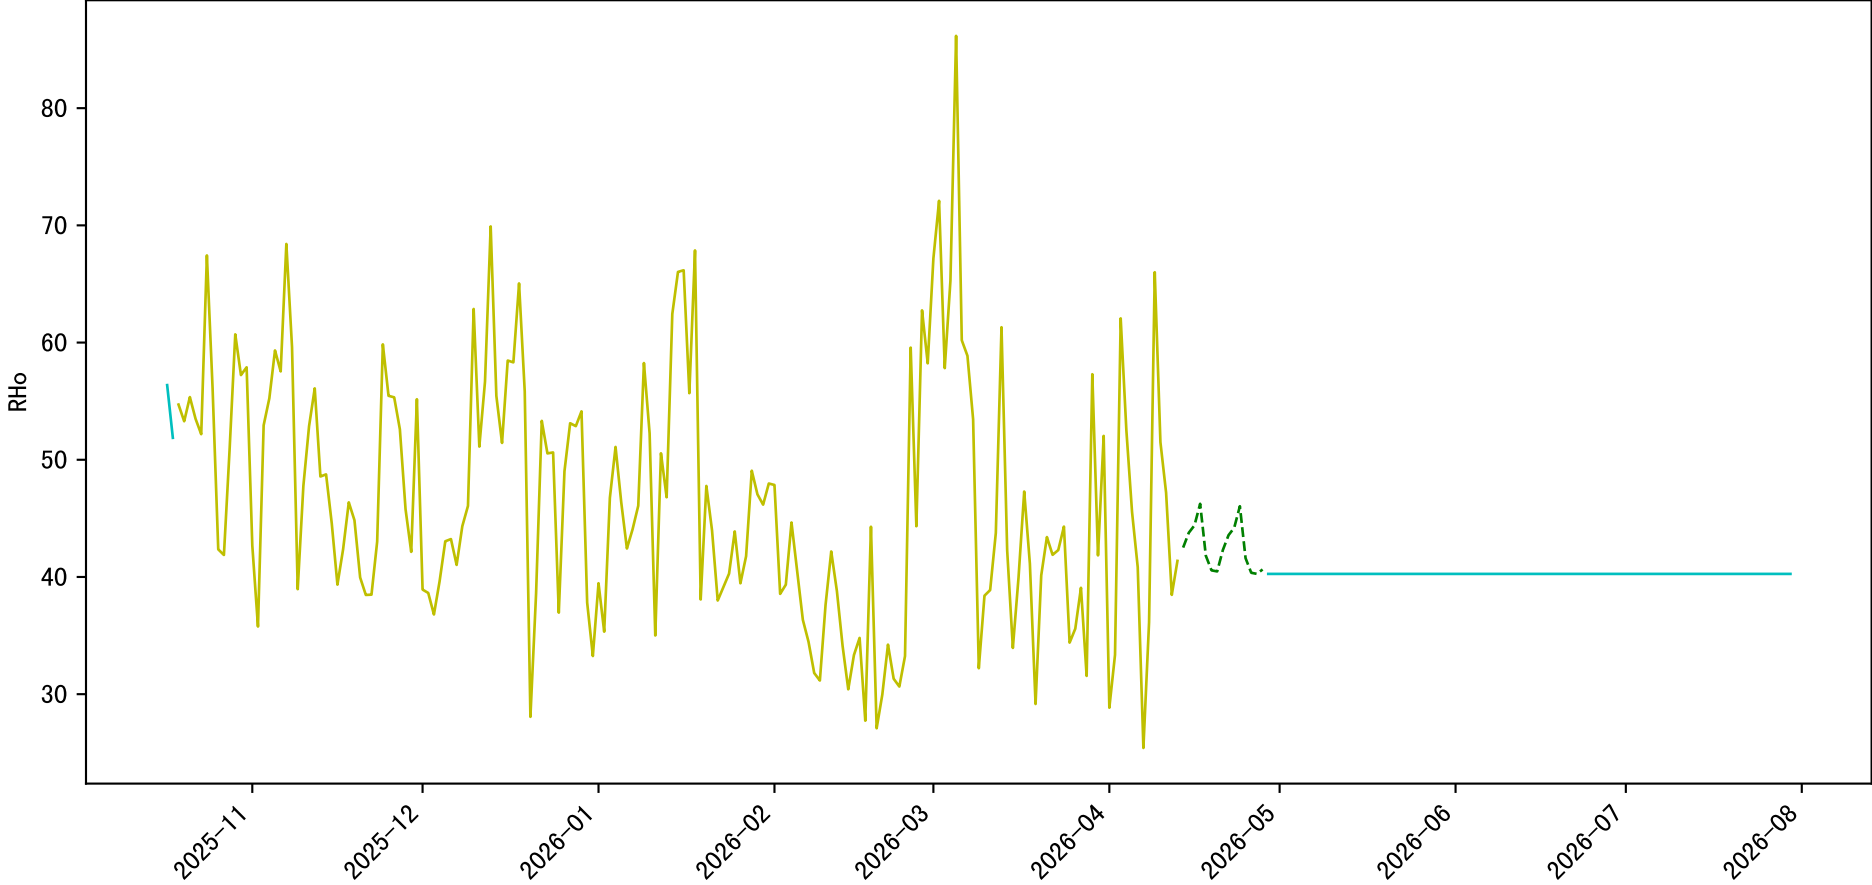

P7 2025-10-17 IA Observed Sensor Data

P7 2025-10-17 EA Observed Sensor Data

Avg and Imputed Sensor Value Plot for IA:C02 (freq: d)

Avg and Imputed Sensor Value Plot for IA:IL (freq: d)

Avg and Imputed Sensor Value Plot for IA:RH (freq: d)

Avg and Imputed Sensor Value Plot for IA:T (freq: d)

Avg and Imputed Sensor Value Plot for EA:To (freq: d)

Avg and Imputed Sensor Value Plot for EA:RHo (freq: d)

Avg and Imputed Sensor Value Plot for EA:Po (freq: d)

Avg and Imputed Sensor Value Plot for EA:1 (freq: d)