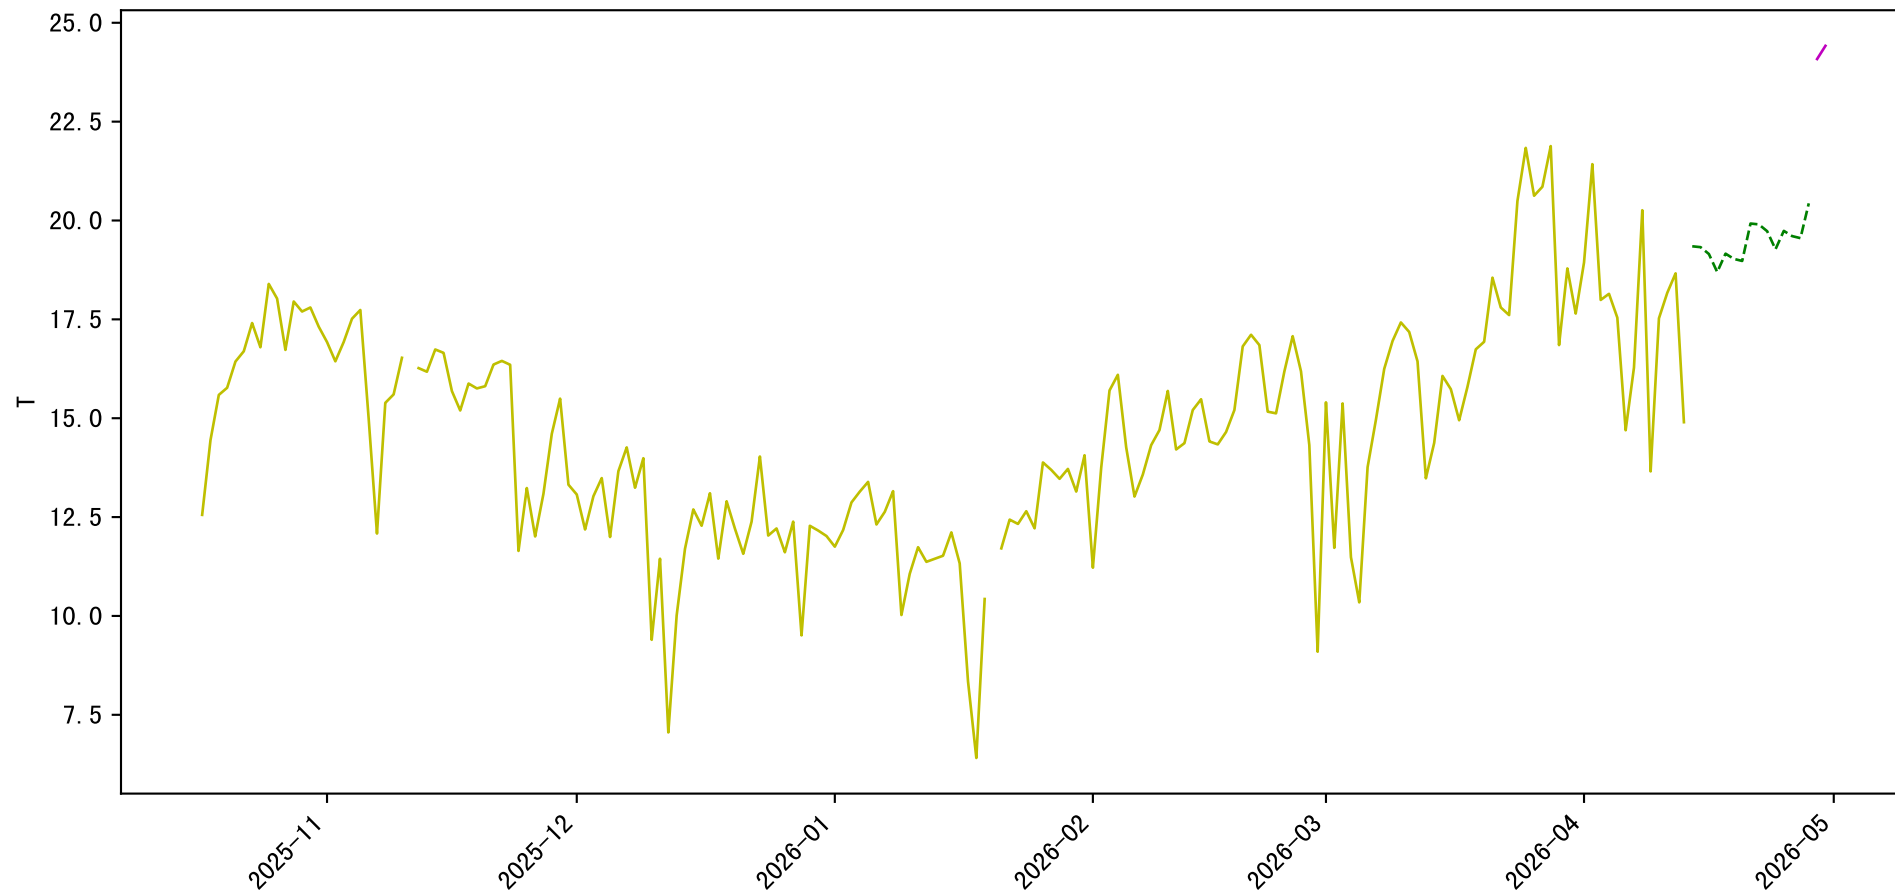

P7 2025-10-17 IA Observed Sensor Data

P7 2025-10-17 EA Observed Sensor Data

Avg and Imputed Sensor Value Plot for IA:C02 (freq: d)

Avg and Imputed Sensor Value Plot for IA:IL (freq: d)

Avg and Imputed Sensor Value Plot for IA:RH (freq: d)

Avg and Imputed Sensor Value Plot for IA:T (freq: d)

Avg and Imputed Sensor Value Plot for EA:To (freq: d)

Avg and Imputed Sensor Value Plot for EA:RHo (freq: d)

Avg and Imputed Sensor Value Plot for EA:Po (freq: d)

Avg and Imputed Sensor Value Plot for EA:1 (freq: d)