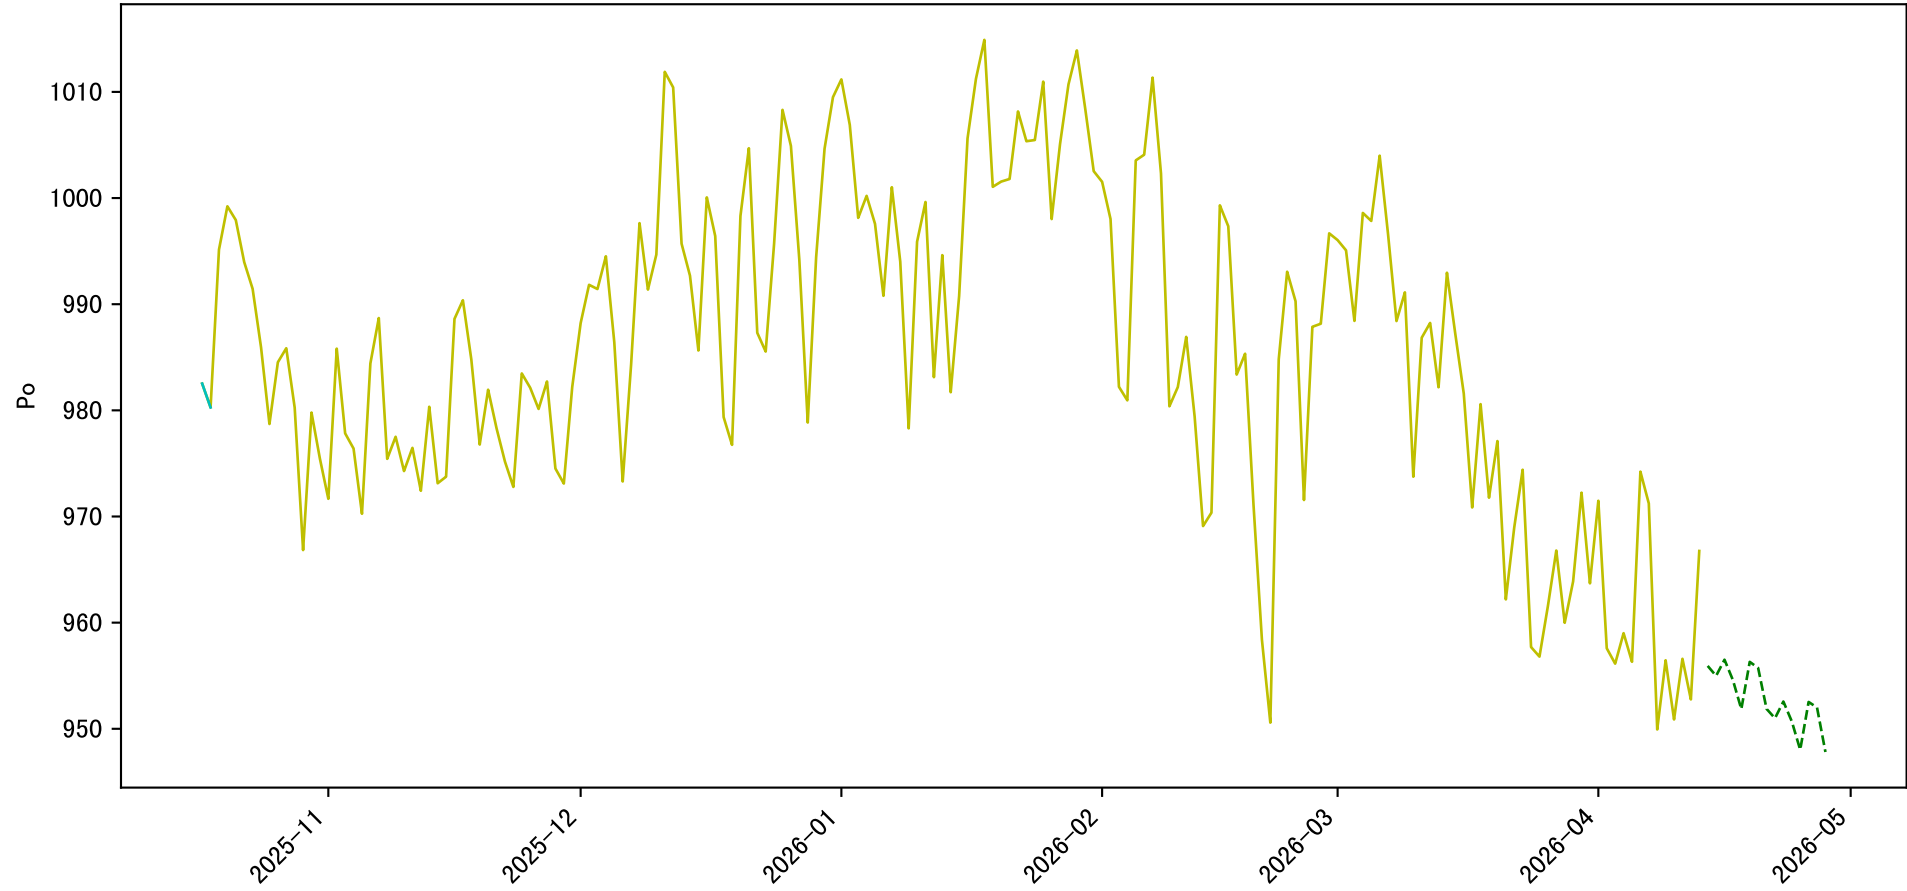

P7 2025-10-17 IA Observed Sensor Data

P7 2025-10-17 EA Observed Sensor Data

Avg and Imputed Sensor Value Plot for IA:C02 (freq: d)

Avg and Imputed Sensor Value Plot for IA:IL (freq: d)

Avg and Imputed Sensor Value Plot for IA:RH (freq: d)

Avg and Imputed Sensor Value Plot for IA:T (freq: d)

Avg and Imputed Sensor Value Plot for EA:To (freq: d)

Avg and Imputed Sensor Value Plot for EA:RHo (freq: d)

Avg and Imputed Sensor Value Plot for EA:Po (freq: d)

Avg and Imputed Sensor Value Plot for EA:1 (freq: d)