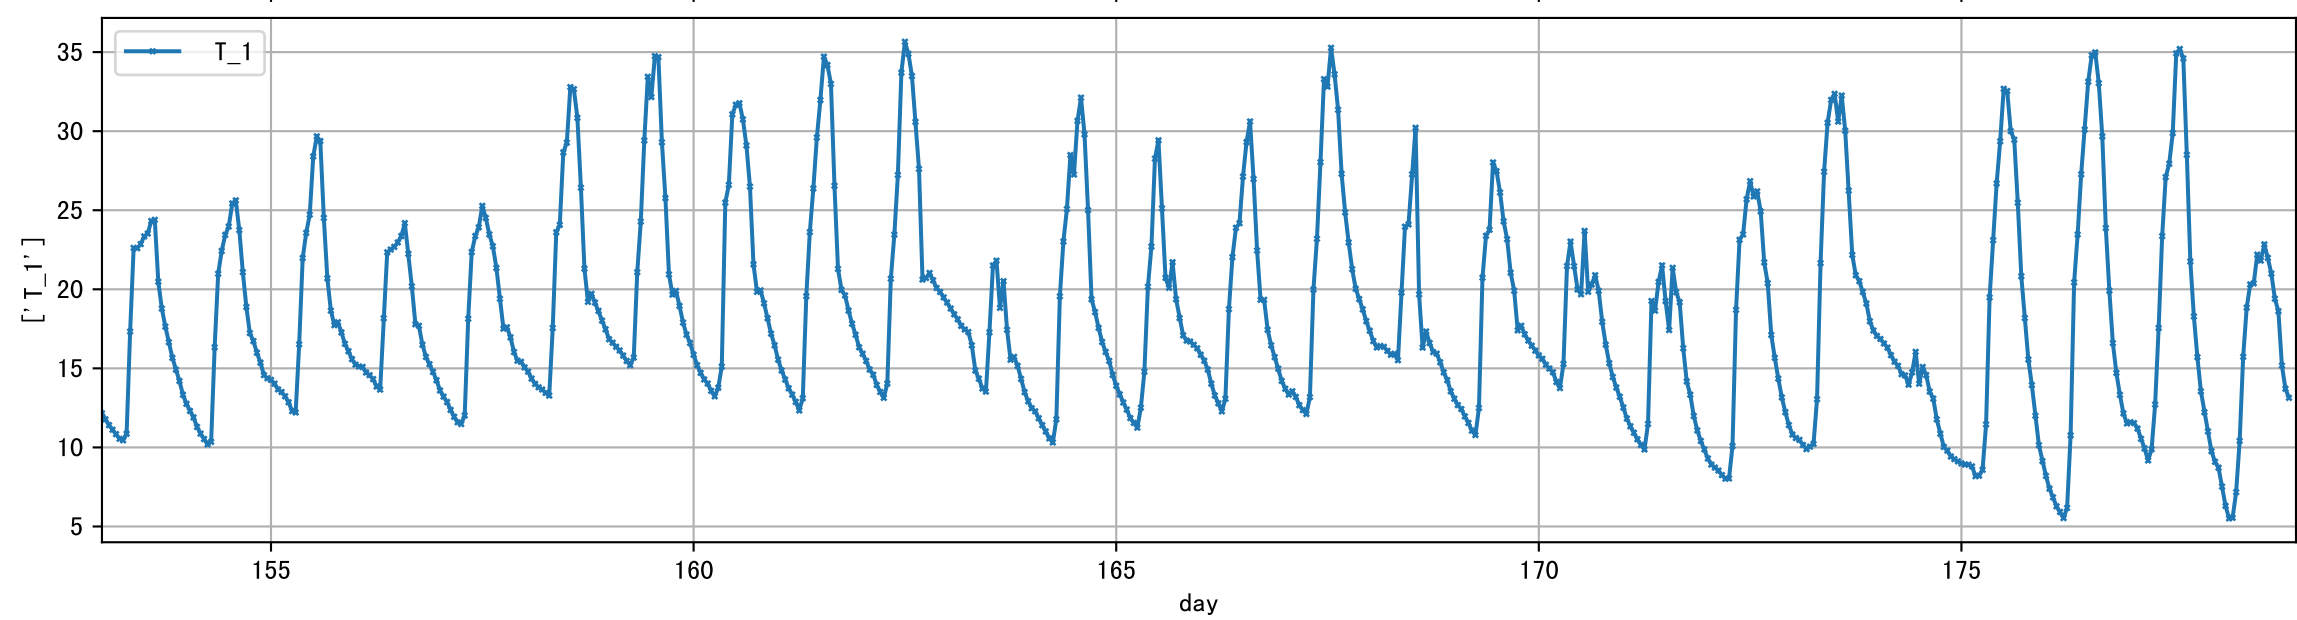

P7 2025-10-17 IA Observed Sensor Data

P7 2025-10-17 EA Observed Sensor Data

Avg and Imputed Sensor Value Plot for IA:C02 (freq: d)

Avg and Imputed Sensor Value Plot for IA:IL (freq: d)

Avg and Imputed Sensor Value Plot for IA:RH (freq: d)

Avg and Imputed Sensor Value Plot for IA:T (freq: d)

Avg and Imputed Sensor Value Plot for EA:To (freq: d)

Avg and Imputed Sensor Value Plot for EA:RHo (freq: d)

Avg and Imputed Sensor Value Plot for EA:Po (freq: d)

Avg and Imputed Sensor Value Plot for EA:1 (freq: d)