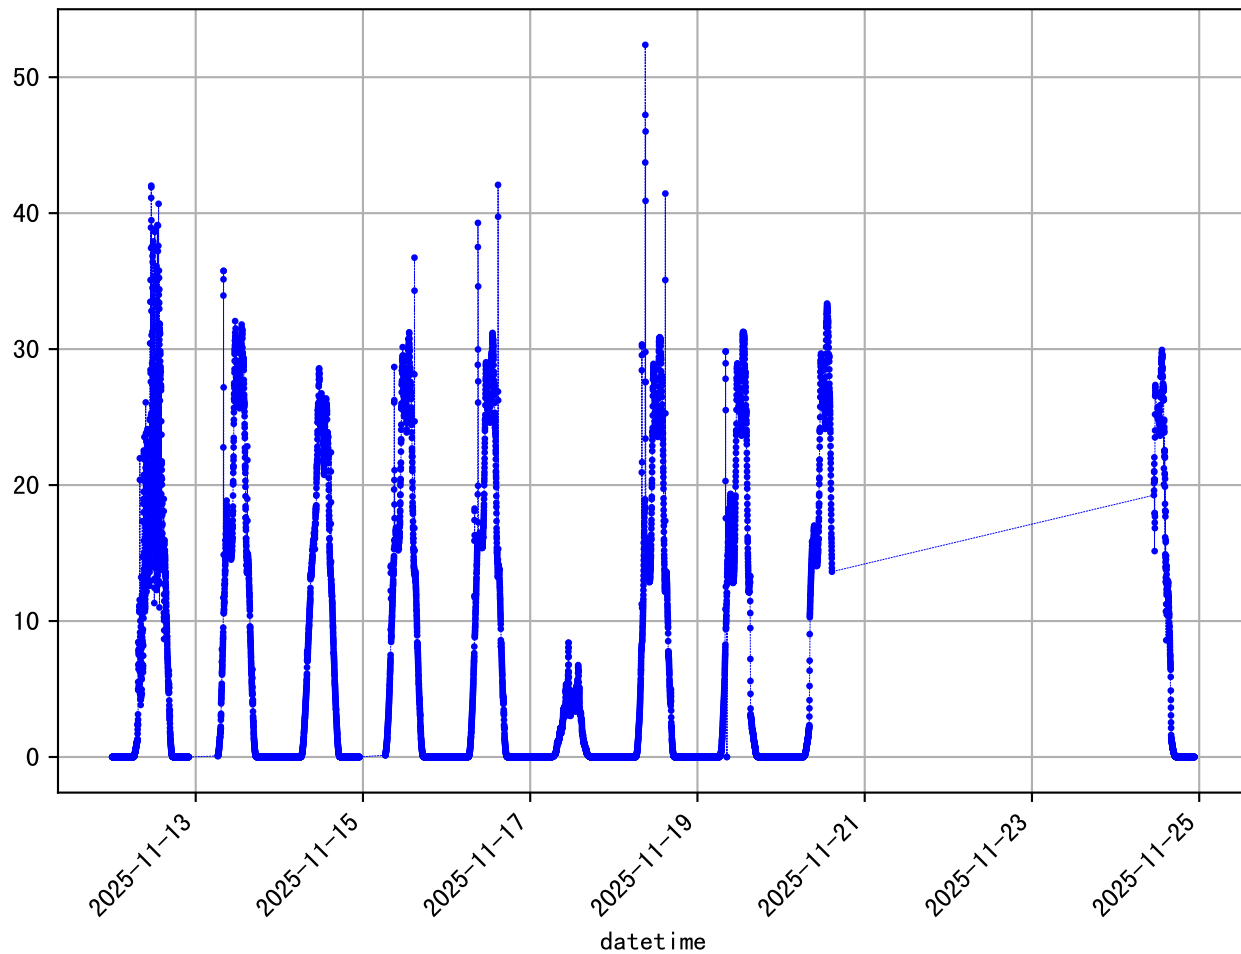

'Raw' data (12 days, 1 min/dp) 107342@111768IA_IL_R9

'H' data (12 days, 89 min/dp) 107342@111768IA_IL_R9