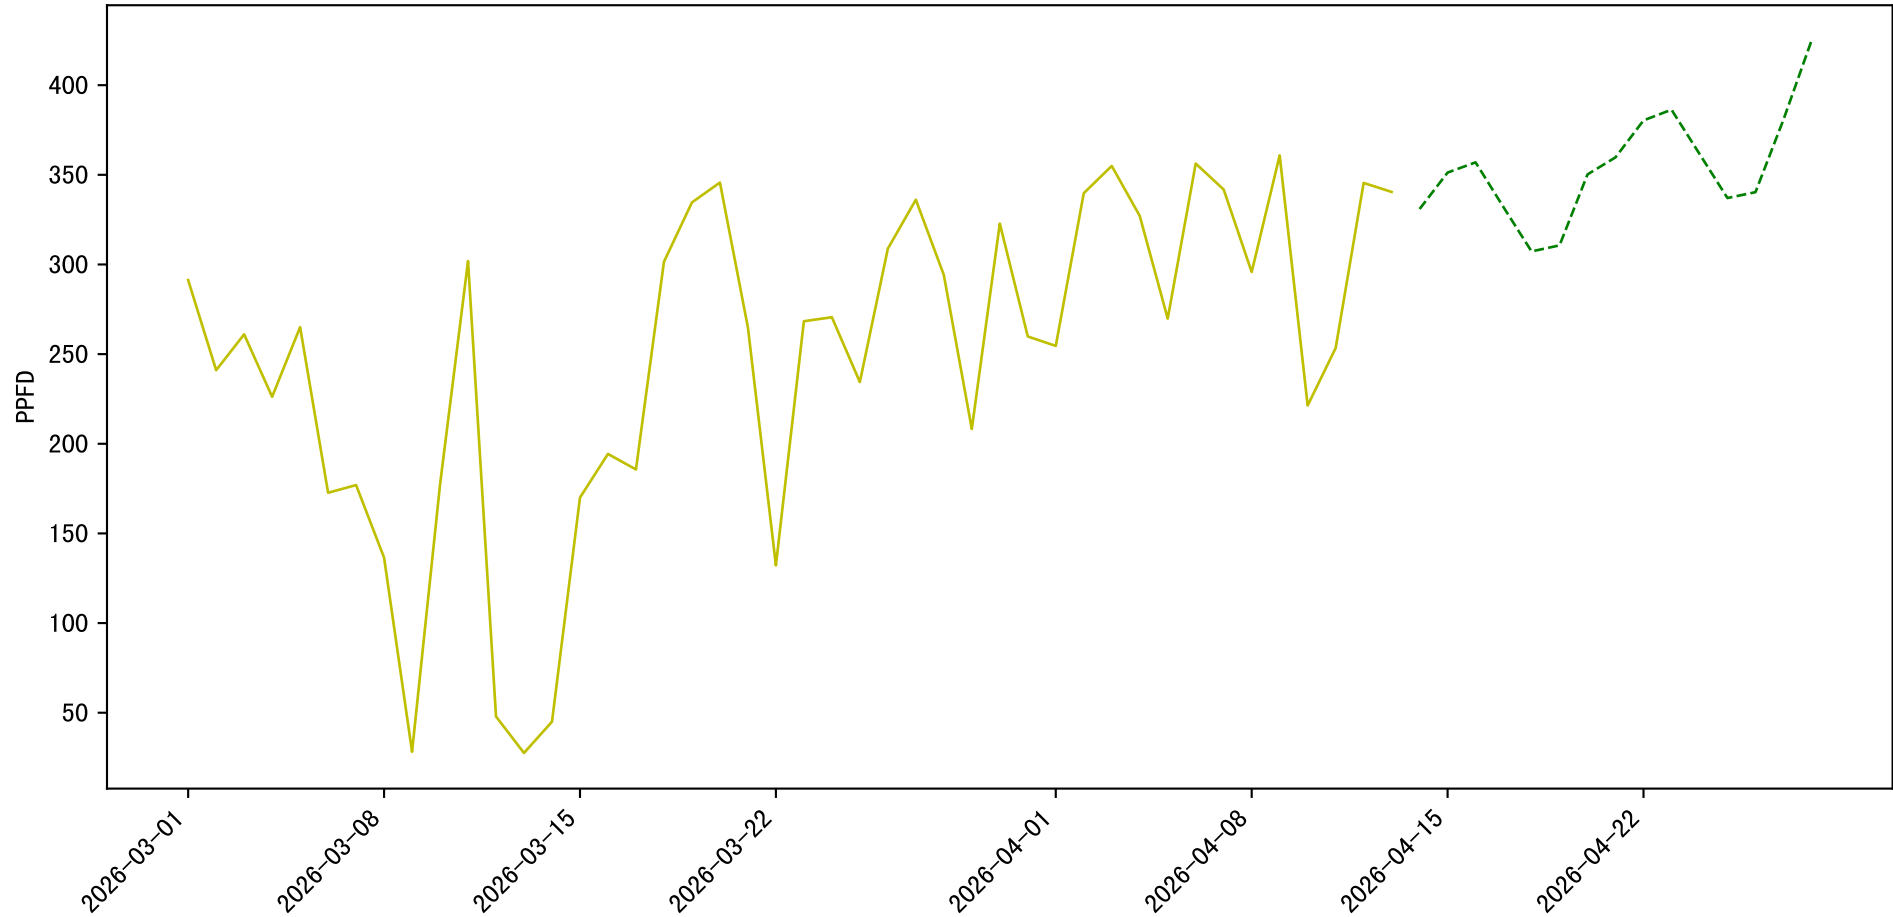

PS1 2026-03-01 EA Observed Sensor Data

Avg and Imputed Sensor Value Plot for IA:CO2 (freq: d)

Avg and Imputed Sensor Value Plot for IA:IL (freq: d)

Avg and Imputed Sensor Value Plot for IA:PPFD (freq: d)

Avg and Imputed Sensor Value Plot for IA:RH (freq: d)

Avg and Imputed Sensor Value Plot for IA:T (freq: d)

Avg and Imputed Sensor Value Plot for EA:EIL (freq: d)