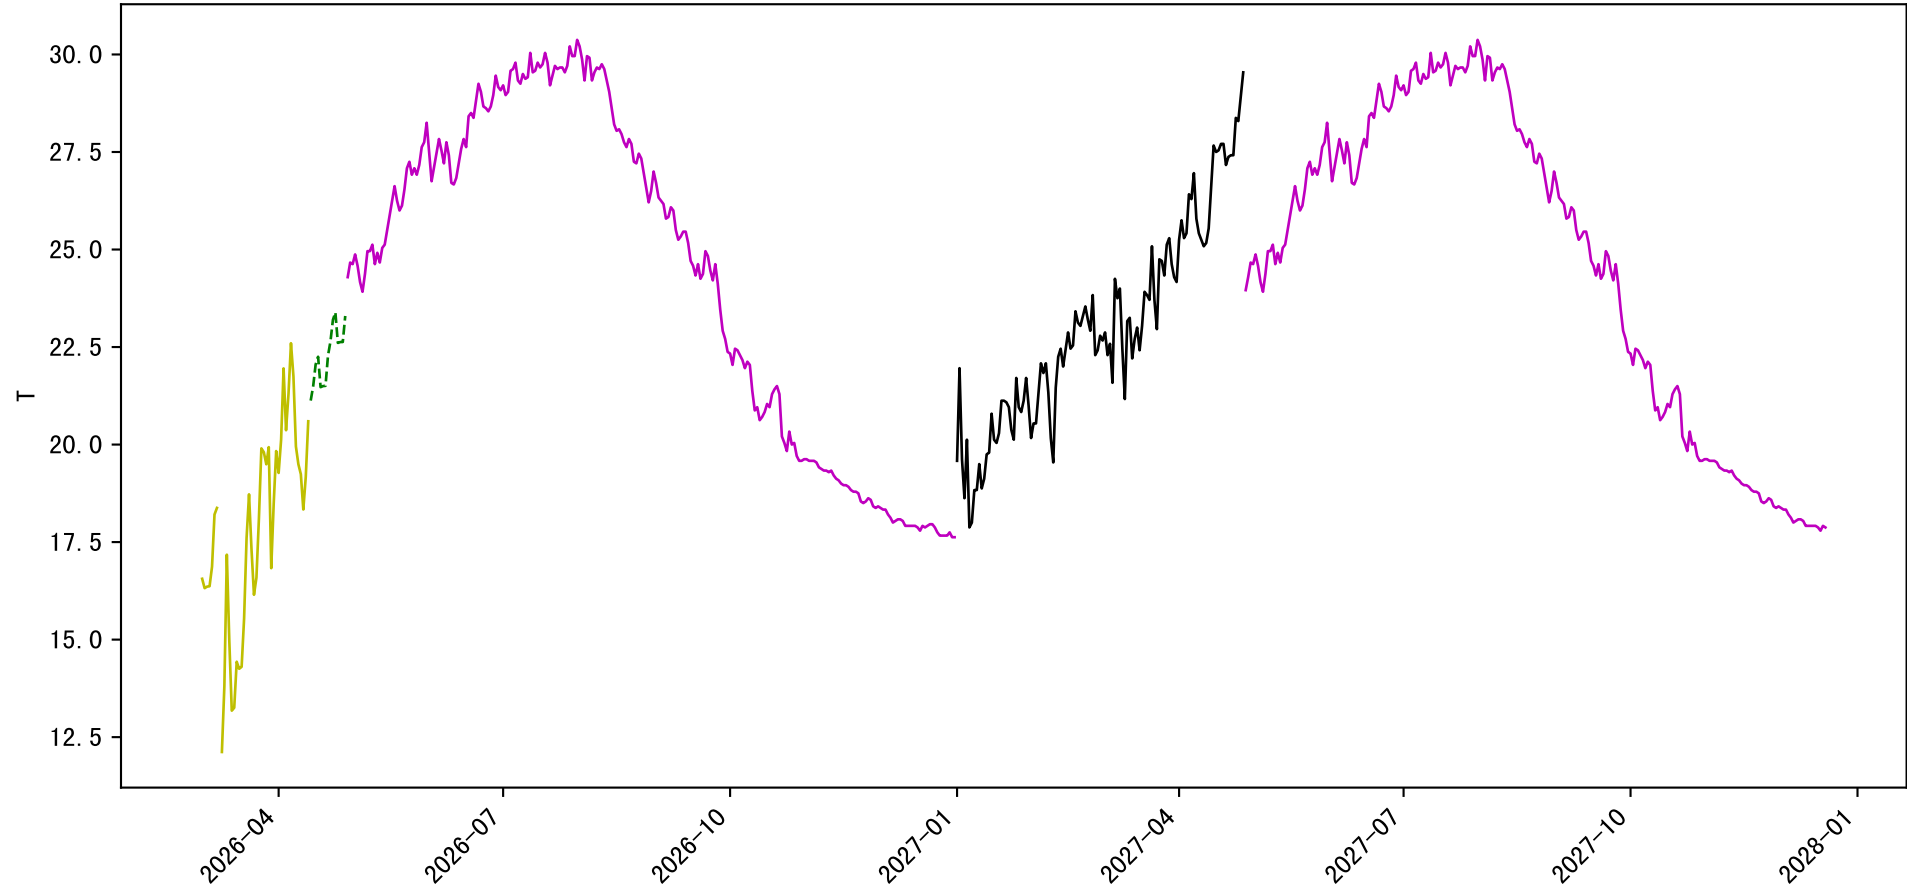

PS1 2026-03-01 EA Observed Sensor Data

Avg and Imputed Sensor Value Plot for IA:CO2 (freq: d)

Avg and Imputed Sensor Value Plot for IA:IL (freq: d)

Avg and Imputed Sensor Value Plot for IA:PPFD (freq: d)

Avg and Imputed Sensor Value Plot for IA:RH (freq: d)

Avg and Imputed Sensor Value Plot for IA:T (freq: d)

Avg and Imputed Sensor Value Plot for EA:EIL (freq: d)