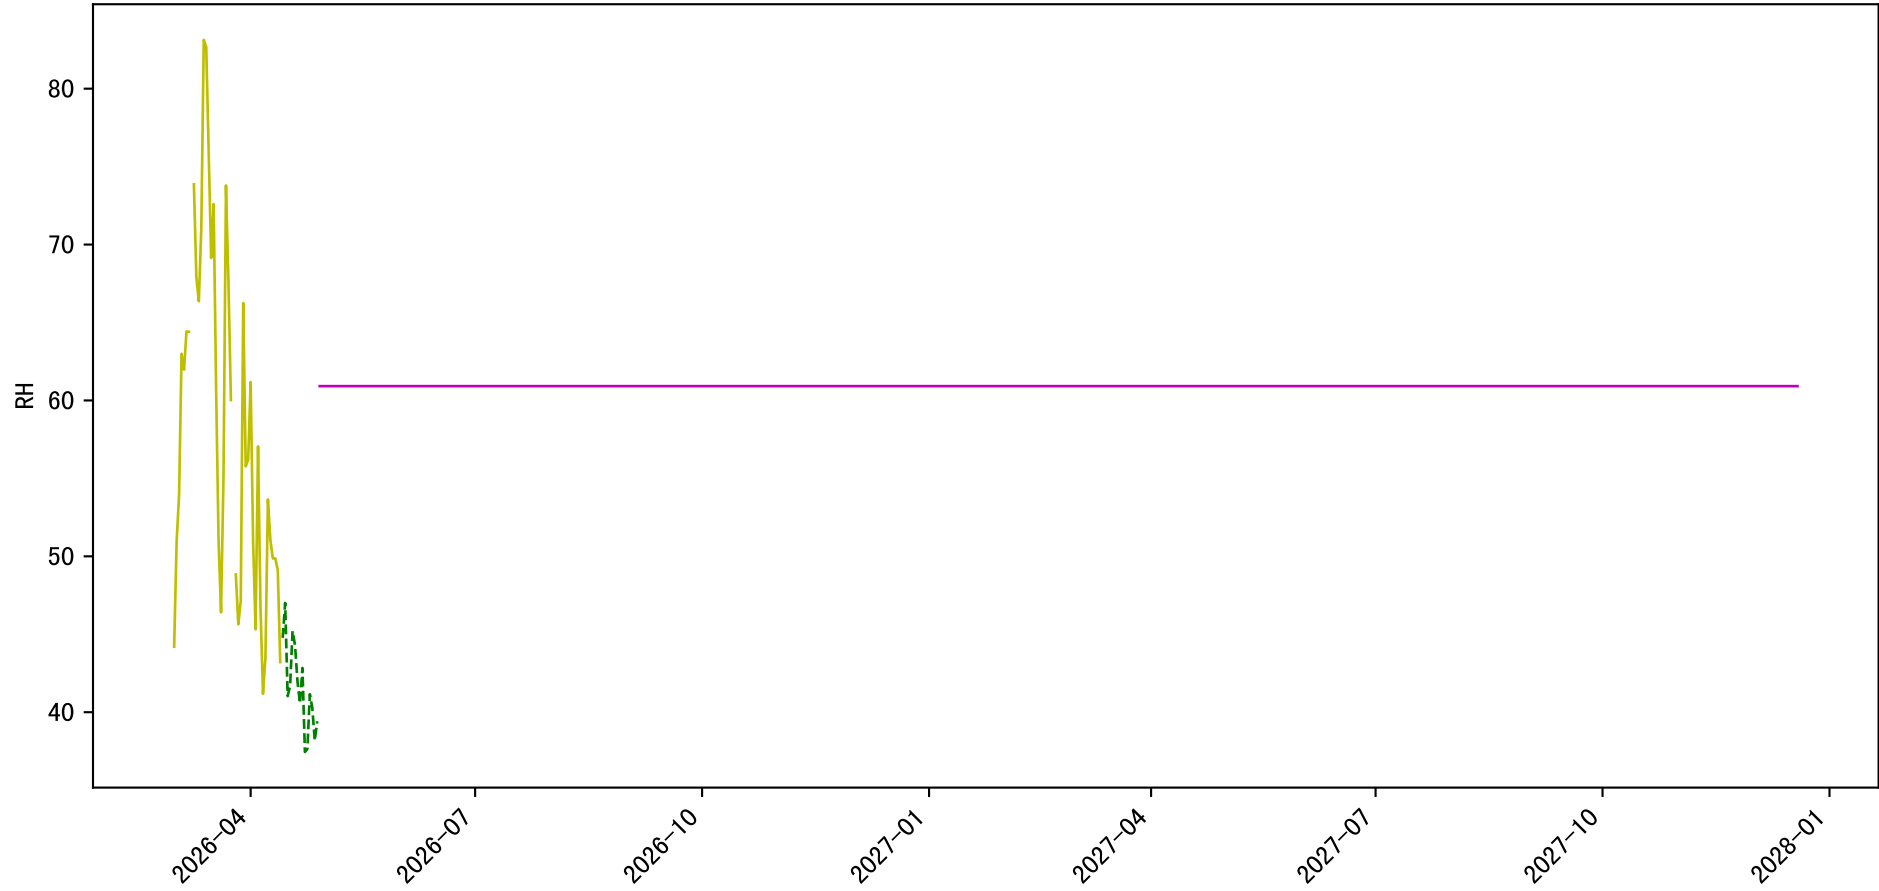

PS1 2026-03-01 EA Observed Sensor Data

Avg and Imputed Sensor Value Plot for IA:CO2 (freq: d)

Avg and Imputed Sensor Value Plot for IA:IL (freq: d)

Avg and Imputed Sensor Value Plot for IA:PPFD (freq: d)

Avg and Imputed Sensor Value Plot for IA:RH (freq: d)

Avg and Imputed Sensor Value Plot for IA:T (freq: d)

Avg and Imputed Sensor Value Plot for EA:EIL (freq: d)