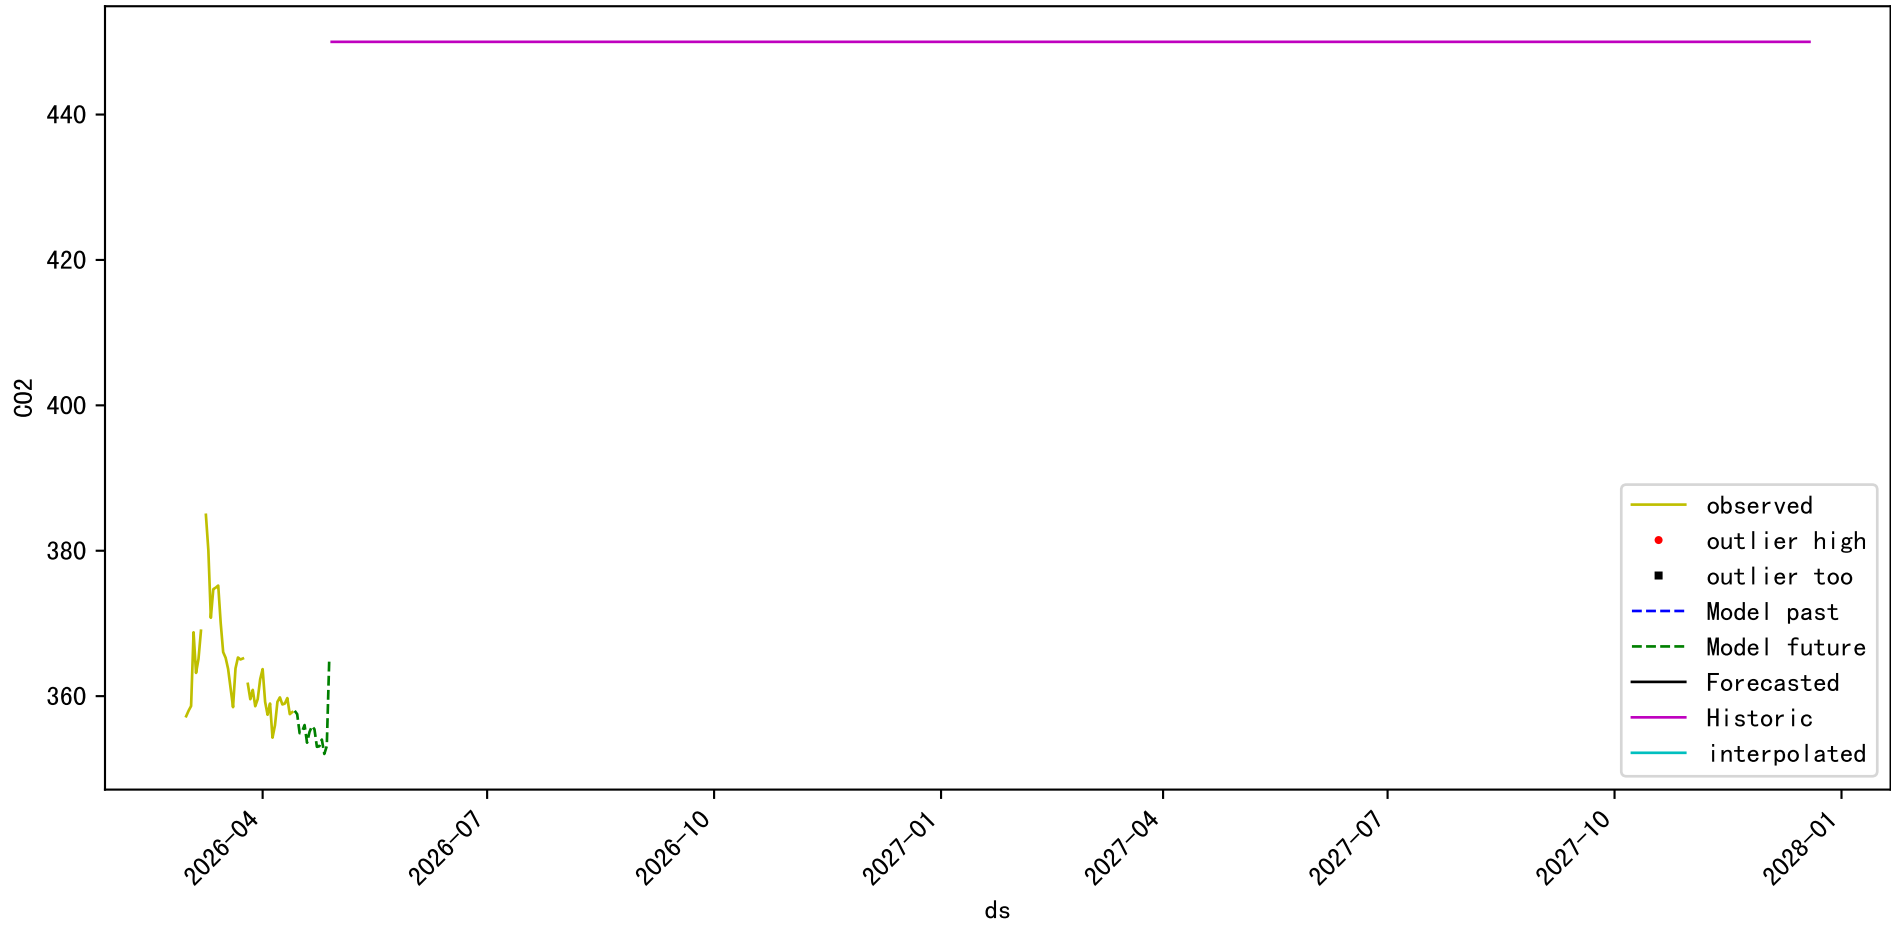

PS1 2026-03-01 EA Observed Sensor Data

Avg and Imputed Sensor Value Plot for IA:CO2 (freq: d)

Avg and Imputed Sensor Value Plot for IA:IL (freq: d)

Avg and Imputed Sensor Value Plot for IA:PPFD (freq: d)

Avg and Imputed Sensor Value Plot for IA:RH (freq: d)

Avg and Imputed Sensor Value Plot for IA:T (freq: d)

Avg and Imputed Sensor Value Plot for EA:EIL (freq: d)