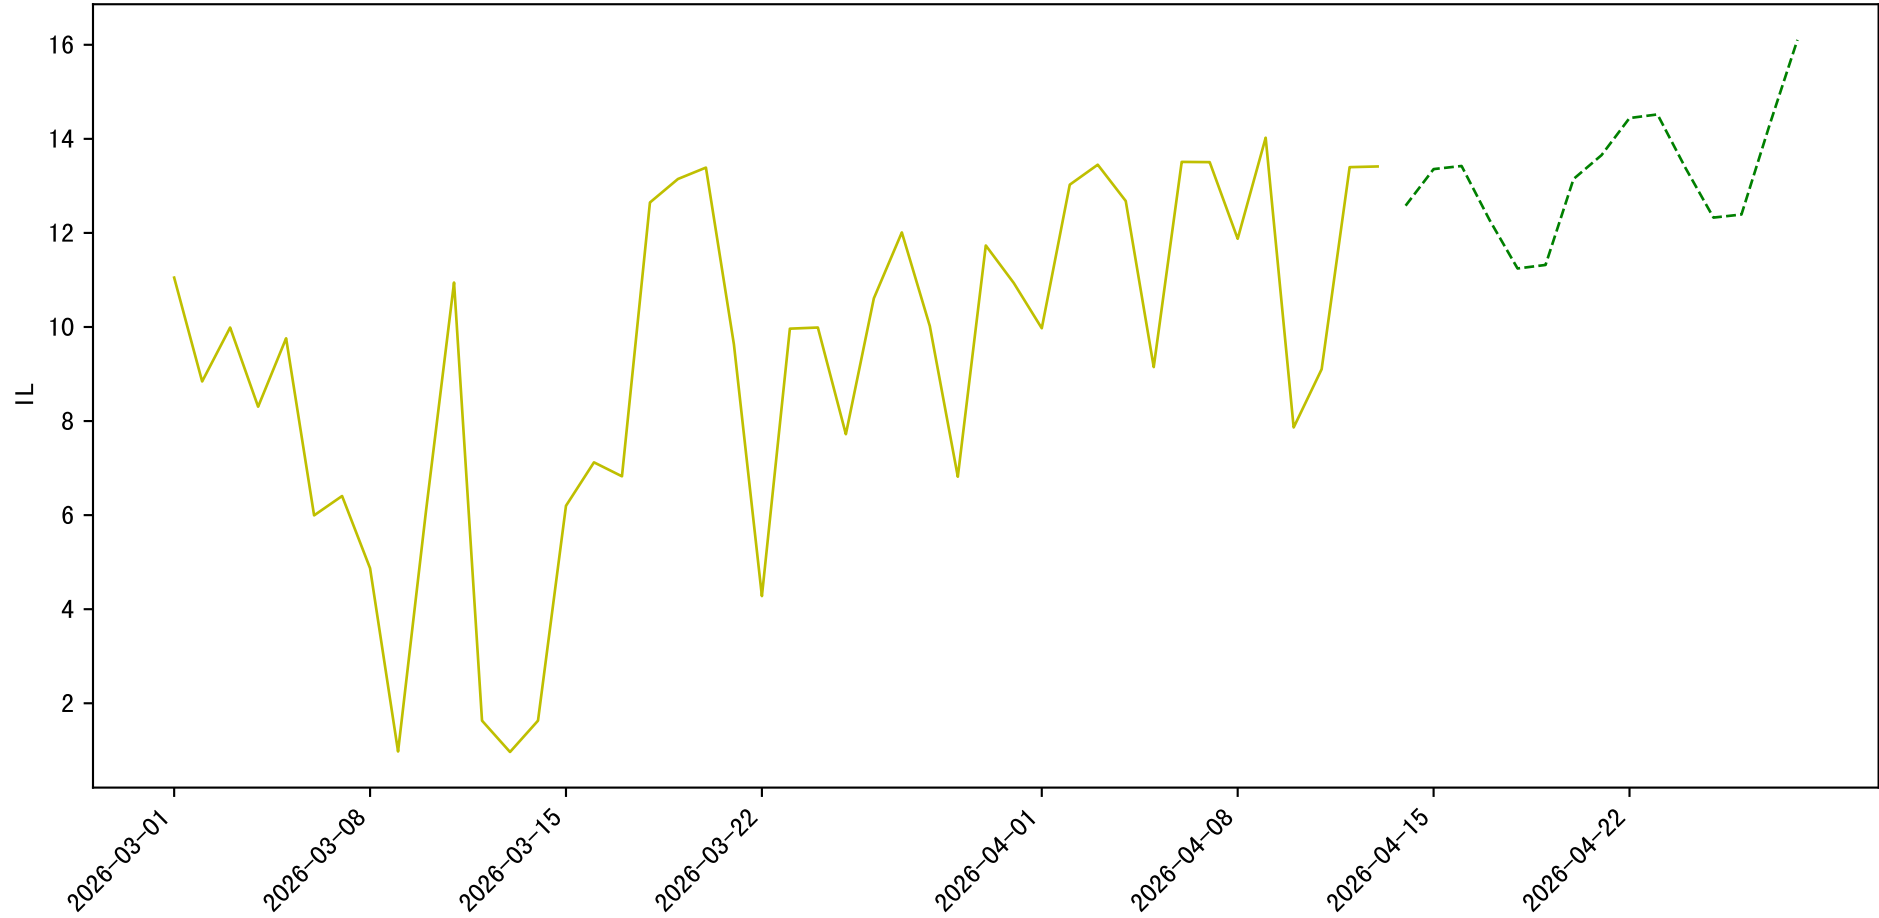

PS1 2026-03-01 EA Observed Sensor Data

Avg and Imputed Sensor Value Plot for IA:CO2 (freq: d)

Avg and Imputed Sensor Value Plot for IA:IL (freq: d)

Avg and Imputed Sensor Value Plot for IA:PPFD (freq: d)

Avg and Imputed Sensor Value Plot for IA:RH (freq: d)

Avg and Imputed Sensor Value Plot for IA:T (freq: d)

Avg and Imputed Sensor Value Plot for EA:EIL (freq: d)