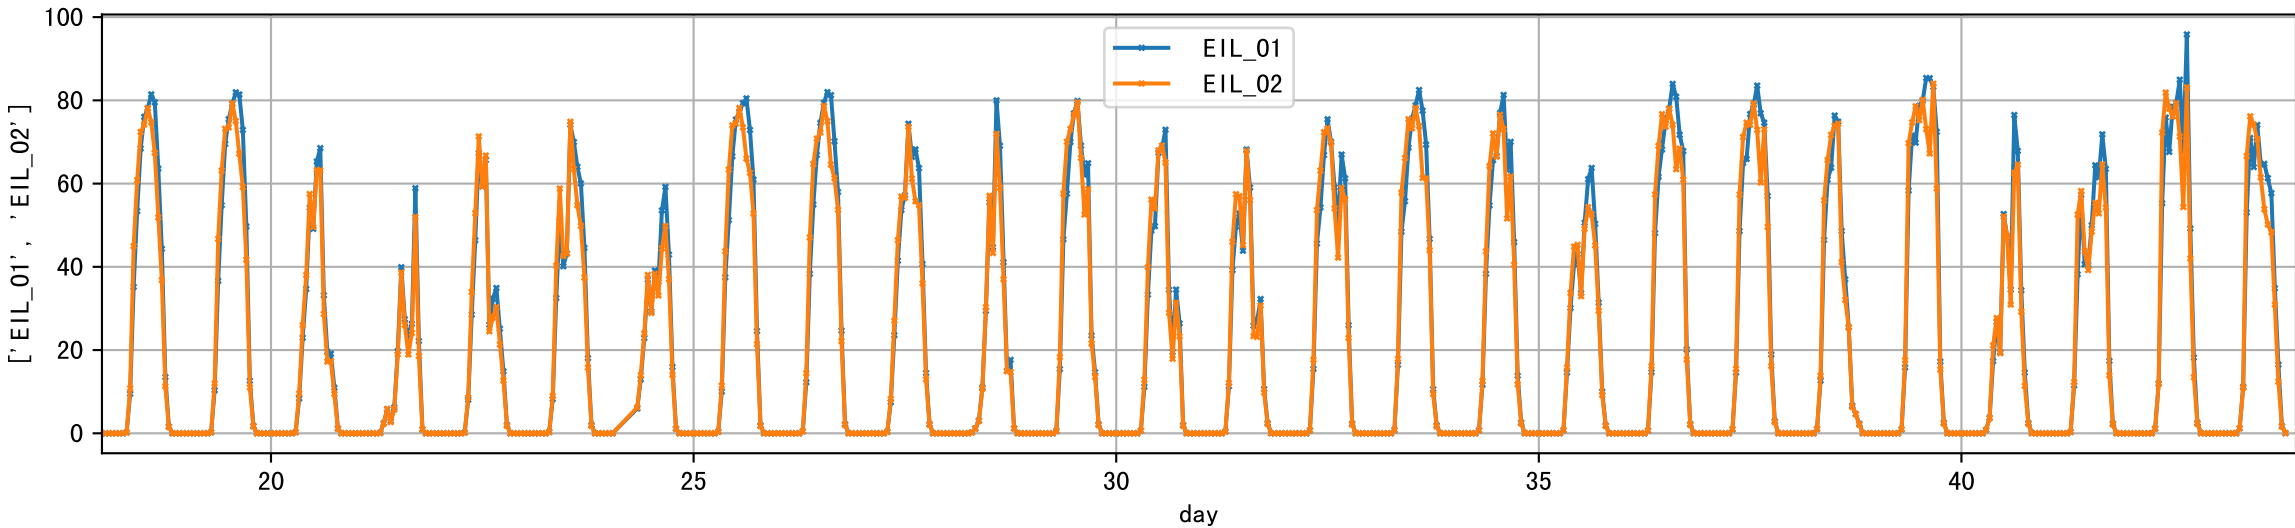

PS1 2026-03-01 EA Observed Sensor Data

Avg and Imputed Sensor Value Plot for IA:CO2 (freq: d)

Avg and Imputed Sensor Value Plot for IA:IL (freq: d)

Avg and Imputed Sensor Value Plot for IA:PPFD (freq: d)

Avg and Imputed Sensor Value Plot for IA:RH (freq: d)

Avg and Imputed Sensor Value Plot for IA:T (freq: d)

Avg and Imputed Sensor Value Plot for EA:EIL (freq: d)